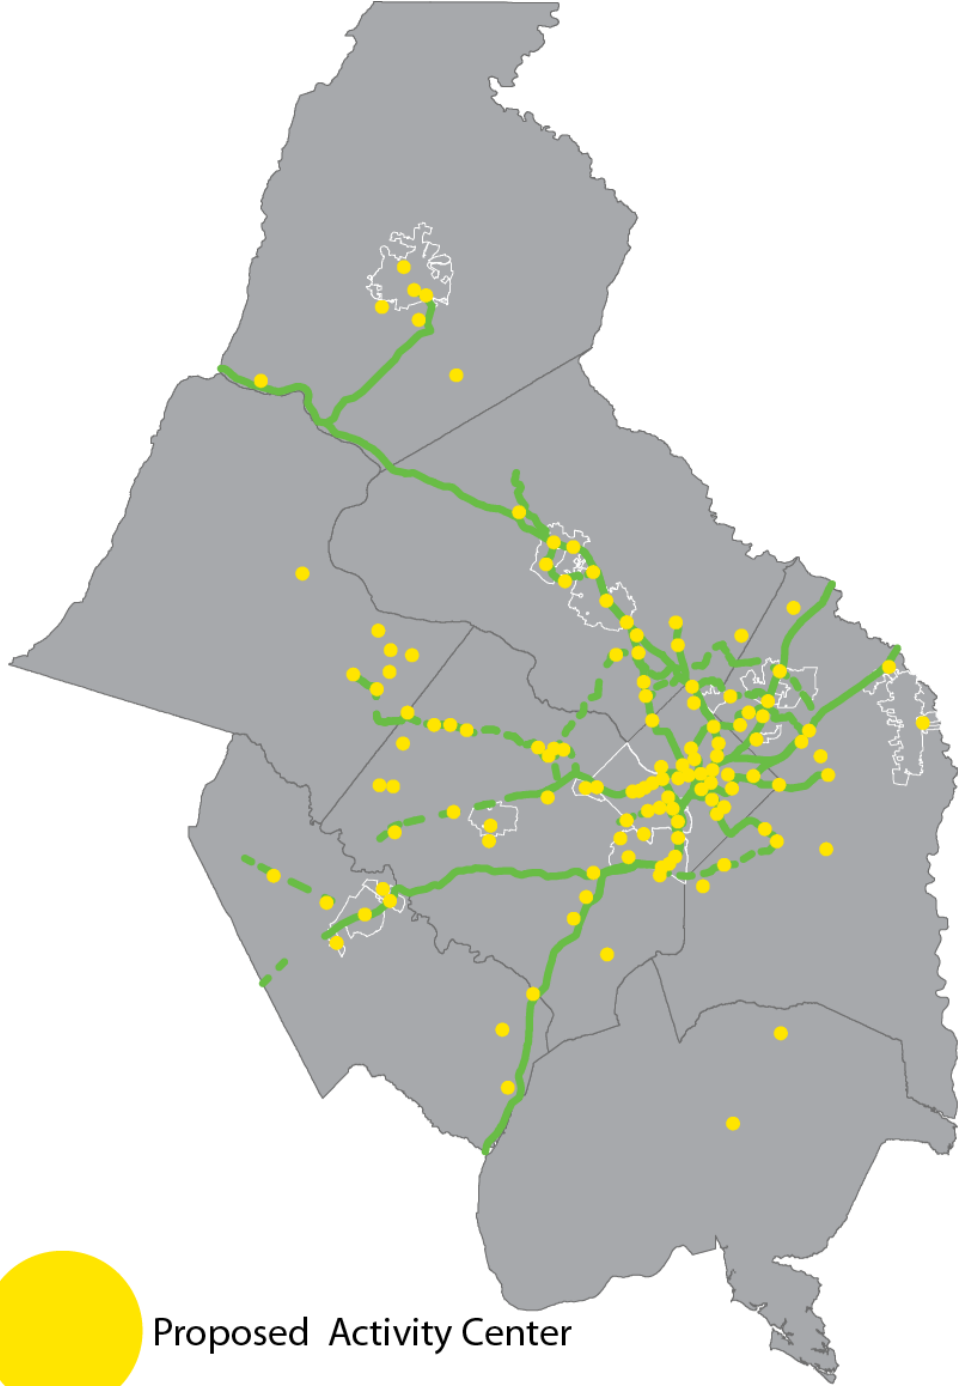

Summary of Outreach to Local Govts.

- Adjusted Center Locations and Finalized Illustrative Map
- Analysis Geography Meetings (TAZs and Census)
 - Gaithersburg
 - Prince George's
 - District of Columbia
 - Fairfax County (Scheduled)
 - Others

Proposed Activity Centers

Proposed Activity Center

Proposed Activity Centers

Proposed Activity Center

Proposed Activity Centers

Proposed Activity Center

**Illustrative
Boundaries**

Census Tracts

**Census Block
Groups**

TAZs

Policy

Demographics

Demographics

Forecasting

**Illustrative
Boundaries**

Census Tracts