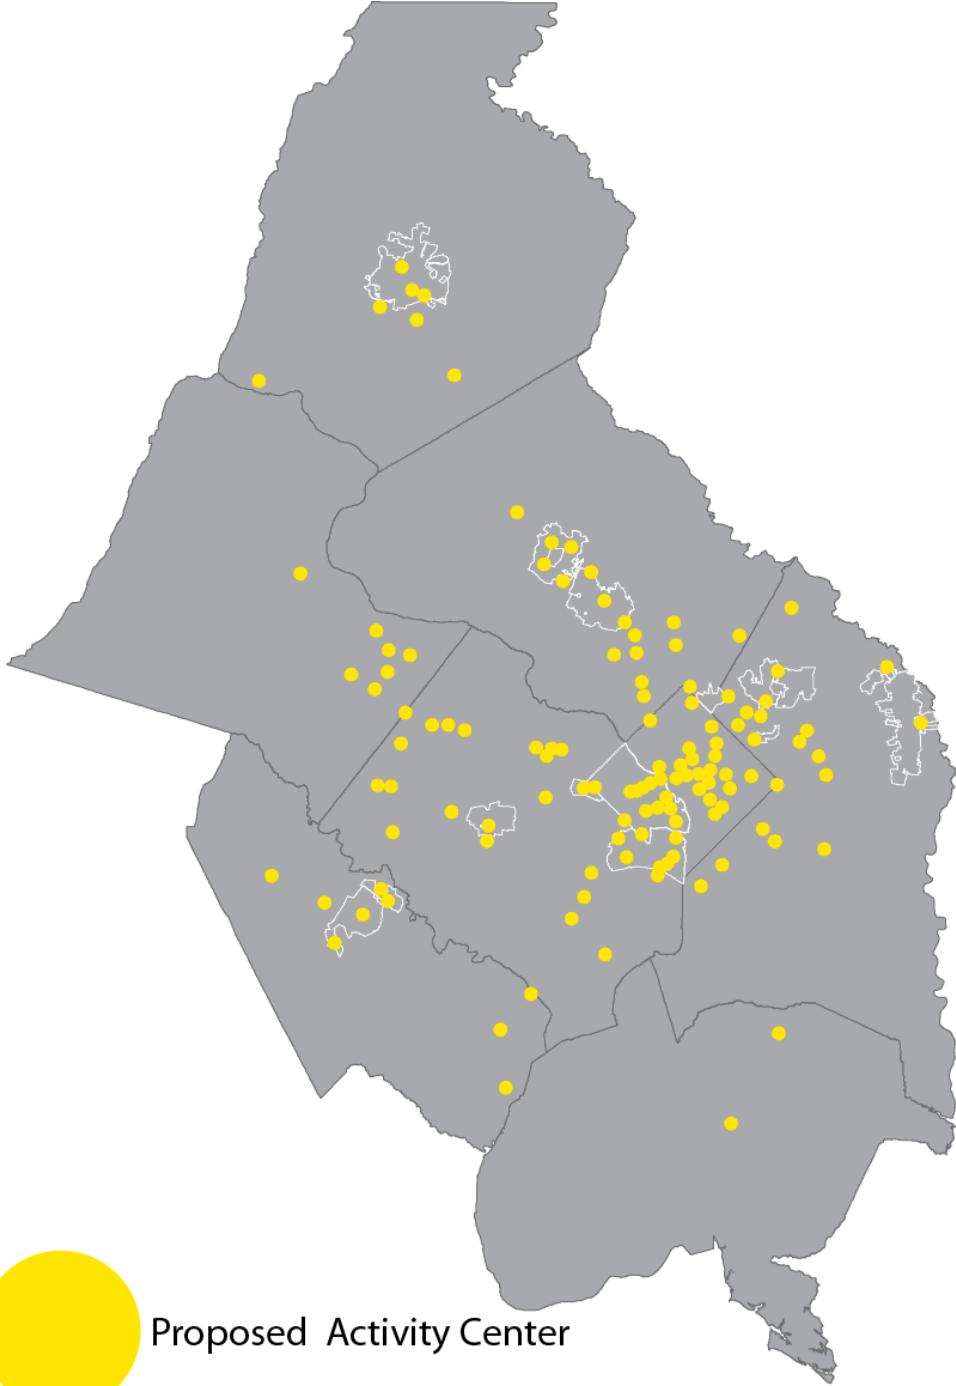

Summary of Outreach to Local Govts.

- Adjusted Center Locations and Finalized Illustrative Map
- Analysis Geography Meetings (TAZs and Census)
 - Gaithersburg
 - Prince George's
 - District of Columbia
 - Fairfax County (Scheduled)
 - Others

Proposed Activity Centers

Proposed Activity Center

Proposed Activity Centers

Proposed Activity Center

Proposed Activity Centers

Proposed Activity Center

**Illustrative
Boundaries**

Census Tracts

**Census Block
Groups**

TAZs

Policy

Demographics

Demographics

Forecasting

**Illustrative
Boundaries**

Census Tracts

Illustrative
Boundaries

Census Tracts

Census Block
Groups

TAZs

Policy

Demographics

Demographics

Forecasting