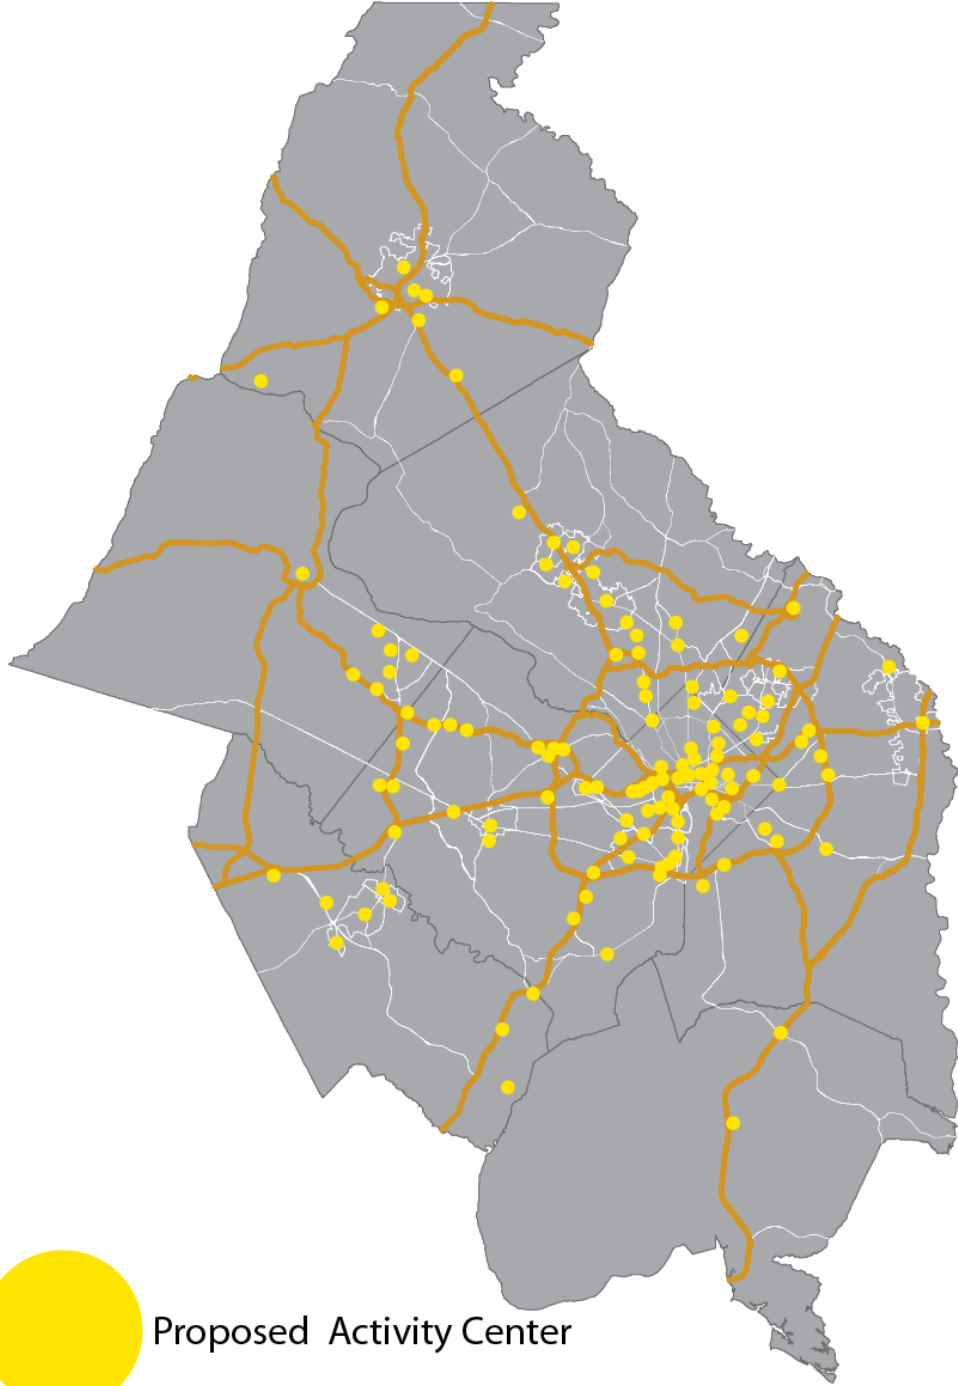

Summary of Outreach to Local Govts.

- Adjusted Center Locations and Finalized Illustrative Map
- Analysis Geography Meetings (TAZs and Census)
 - Gaithersburg
 - Prince George's
 - District of Columbia
 - Fairfax County (Scheduled)
 - Others

Proposed Activity Centers

Proposed Activity Center

Proposed Activity Centers

Proposed Activity Center

Proposed Activity Centers

Proposed Activity Center

**Illustrative
Boundaries**

Census Tracts

**Census Block
Groups**

TAZs

Policy

Demographics

Demographics

Forecasting

**Illustrative
Boundaries**

Census Tracts