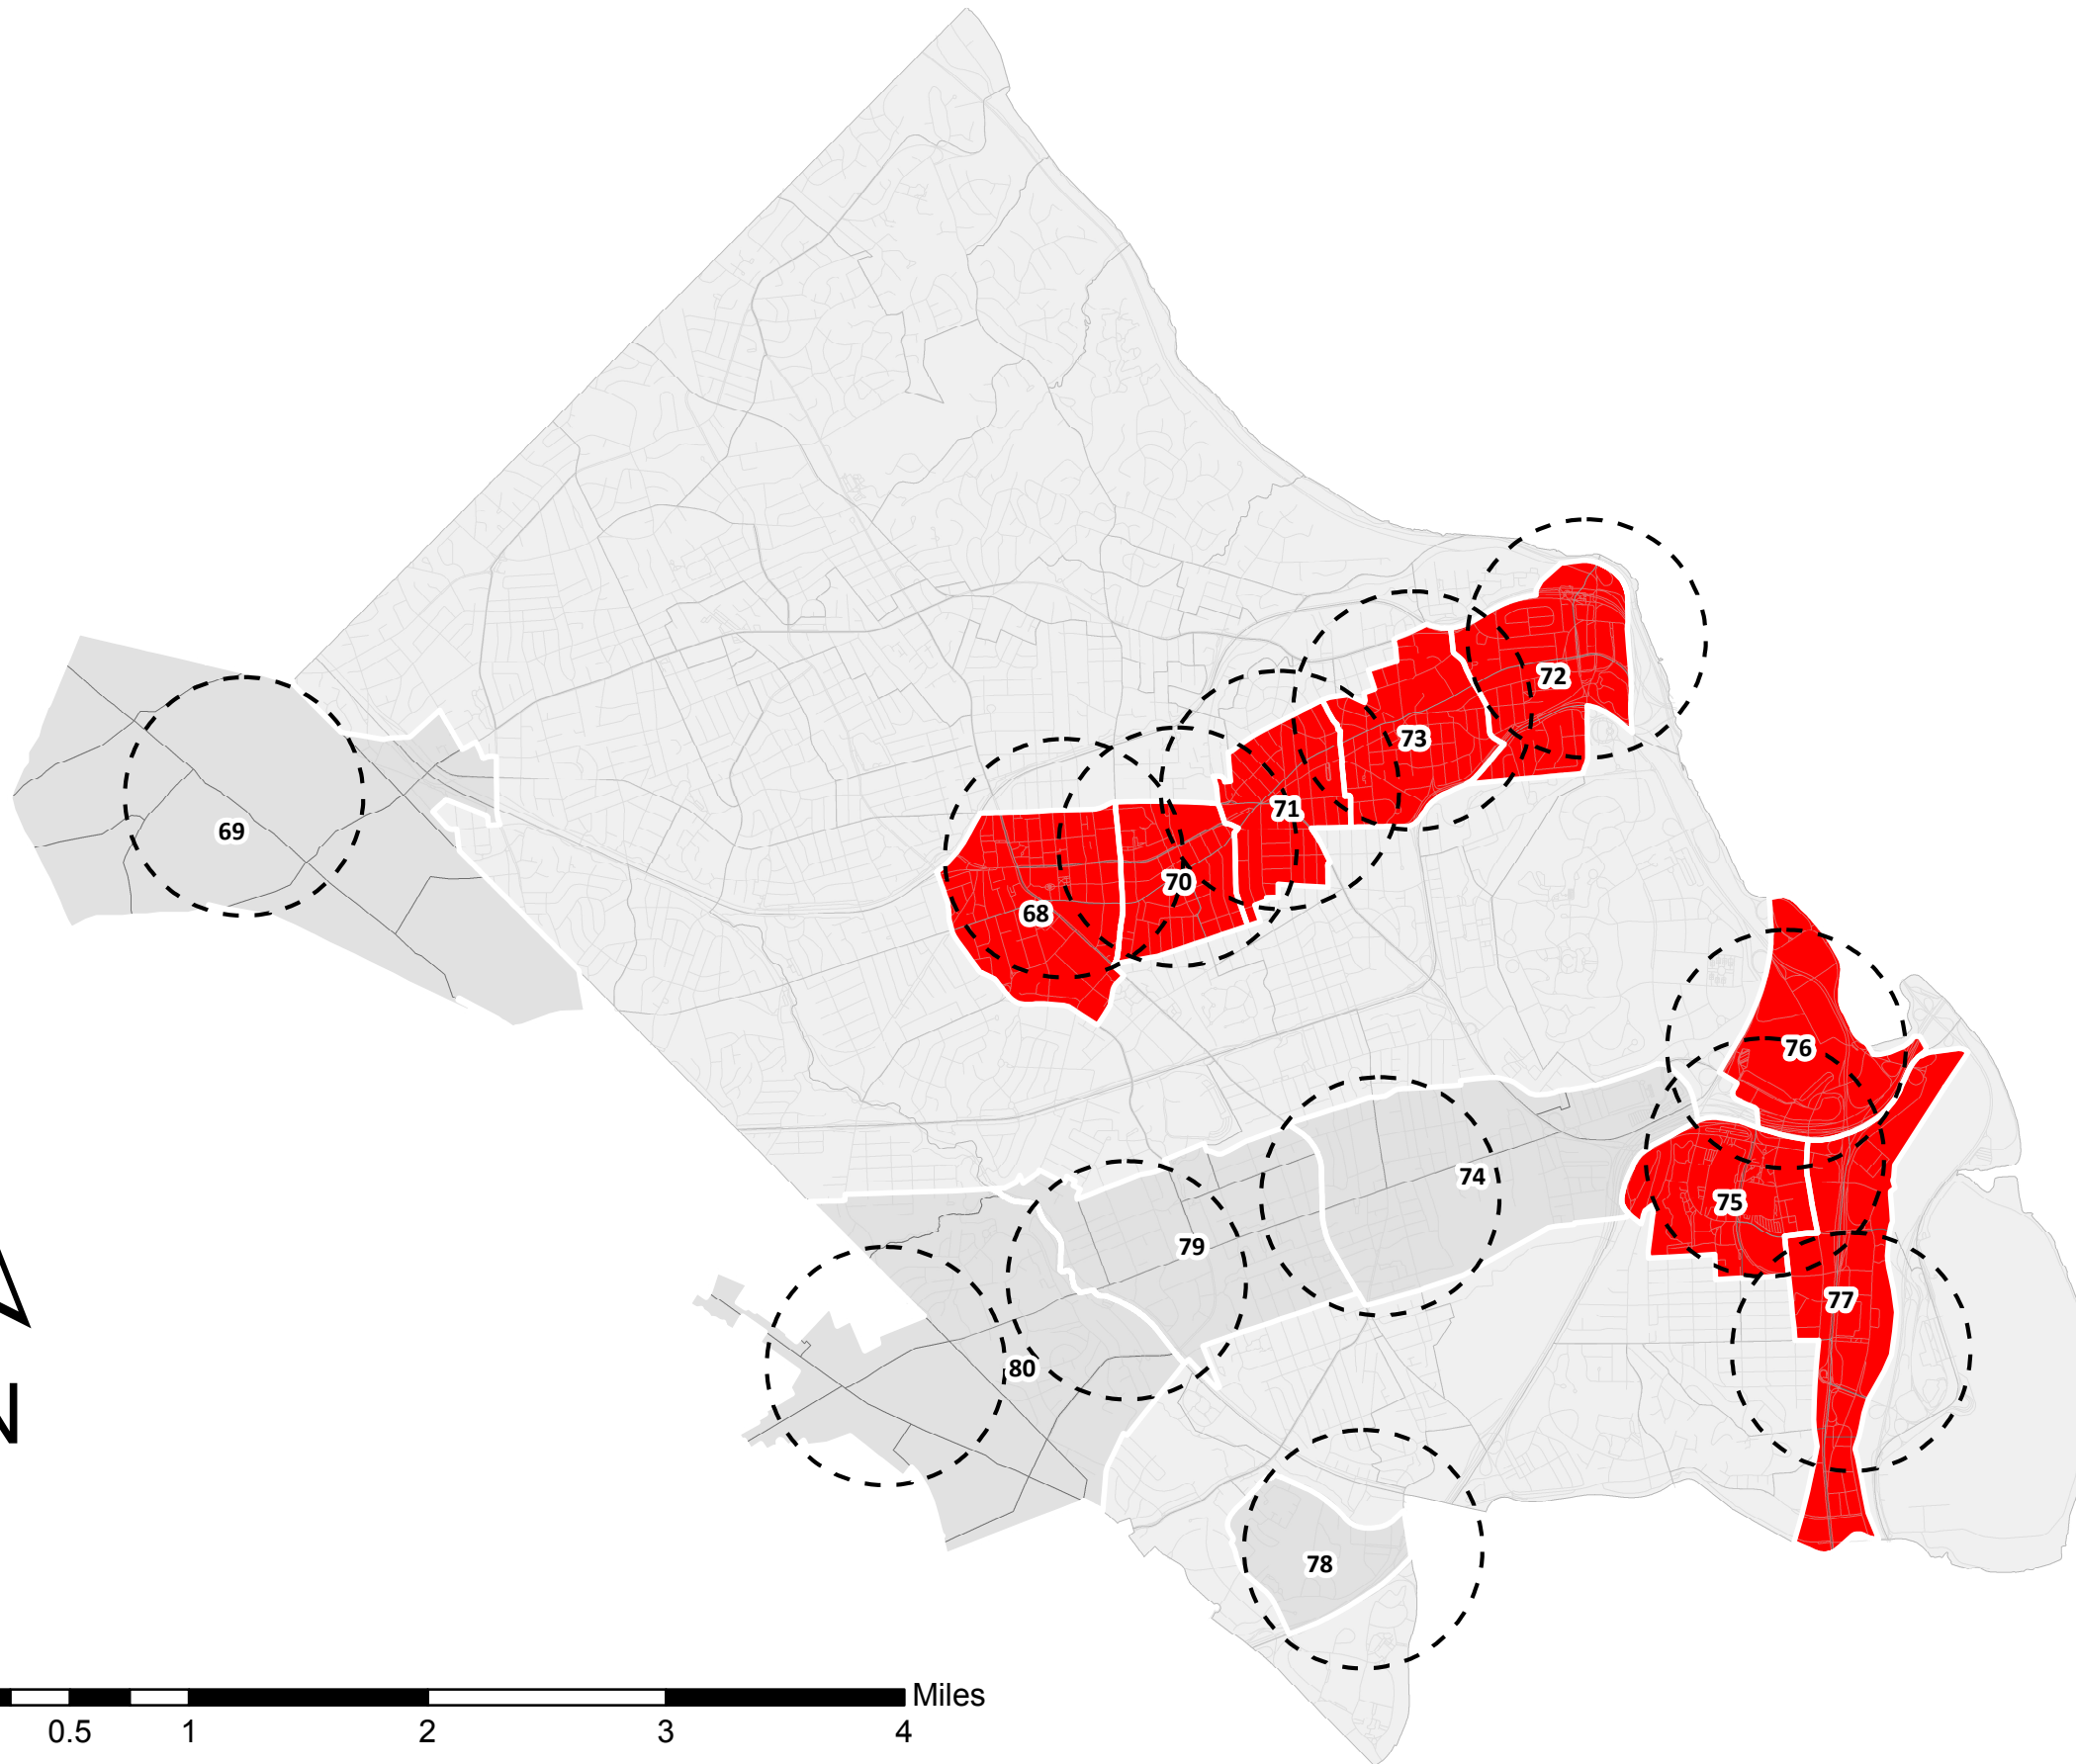

Arlington County Activity Centers and Potential Central Business Area

 Official Activity Center Designation

 Arlington COG TAZ

Potential Central Business Area

Arlington Activity Center Analysis Boundary

 68 - Ballston

 70 - Virginia Square

 71 - Clarendon

 72 - Rosslyn

 73 - Courthouse

 75 - Pentagon City

 76 - Pentagon

 77 - Crystal City

Other Activity Centers

Arlington Activity Center Analysis Boundary

 69 - City of Falls Church

 74 - Columbia Pike Town Center

 78 - Shirlington

 79 - Columbia Pike Village Center

 80 - Baileys Crossroads-Western Gateway

0 0.5 1 2 3 4 Miles