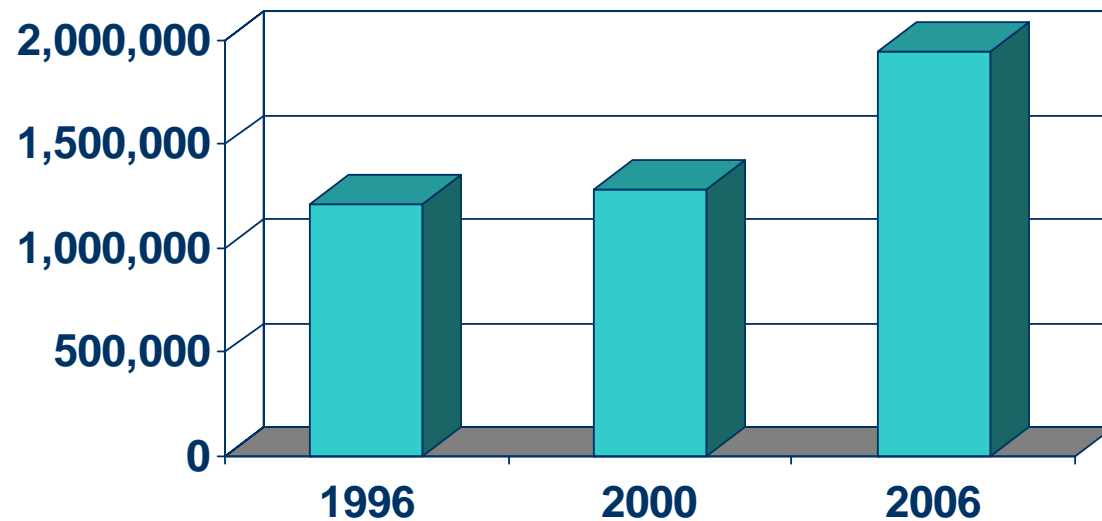

**Tons of Waste Recycled 1996-2006
COG Region**