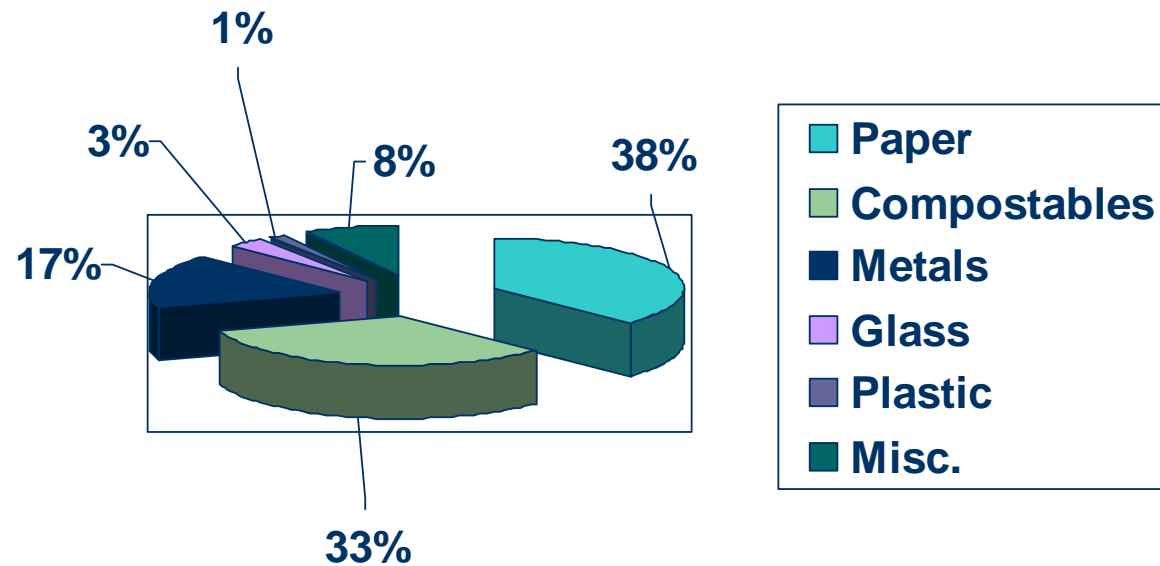

Breakdown of Recyclables COG Region 2006