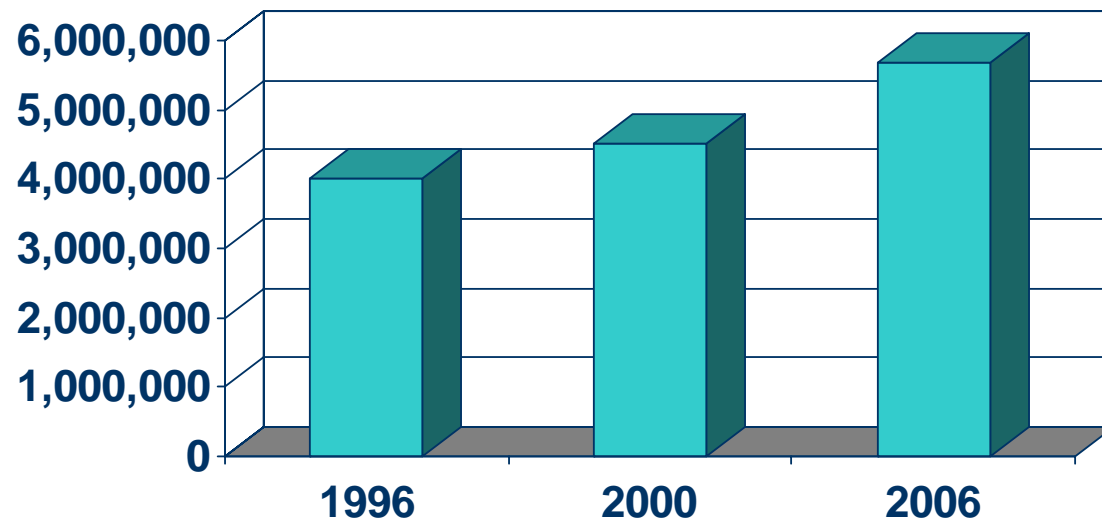

**Tons of Waste Generated 1996-2006
COG Region**