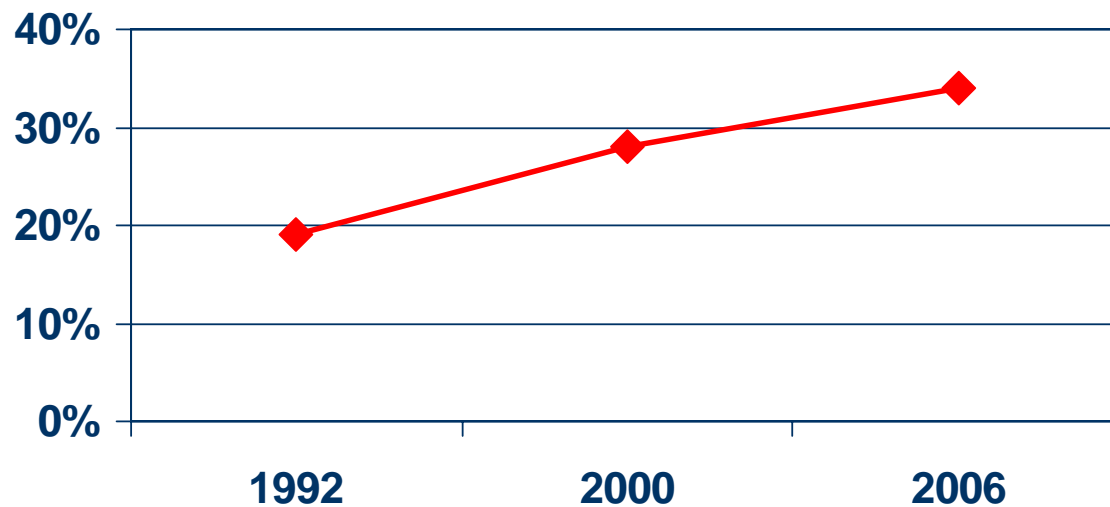

Recycling and Waste Data

Recycling Rate 1992-2006
COG Region

**CY 2006
Regional
Rate
@ 34%**

- Data from State Recycling Reports for the COG members, 1992 data is MD region only
- Does not include source reduction credits awarded by the states