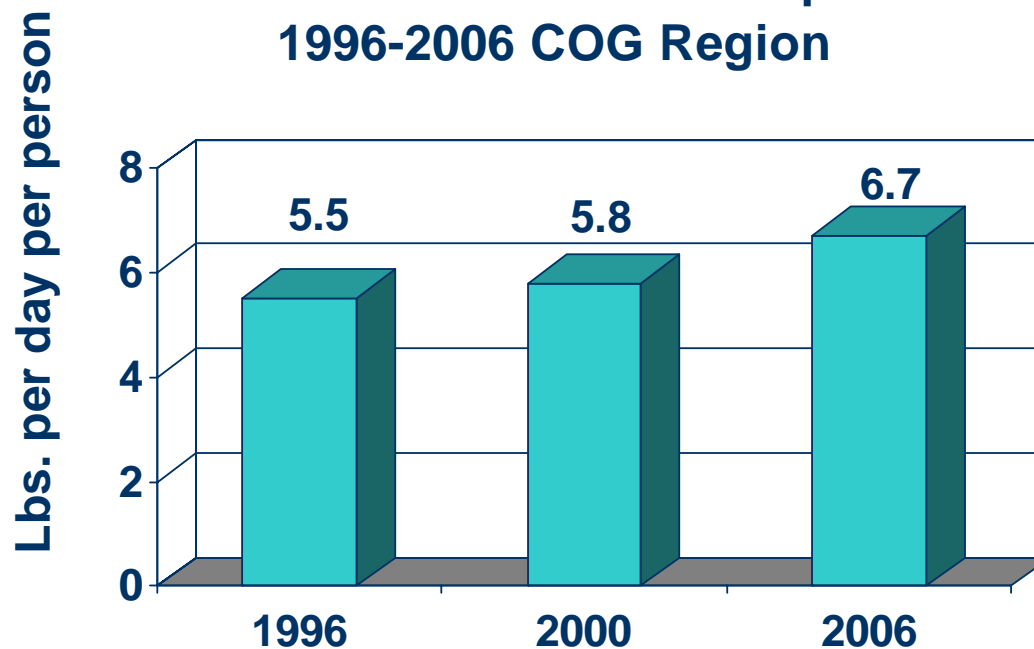

**Waste Generated Per Capita
1996-2006 COG Region**