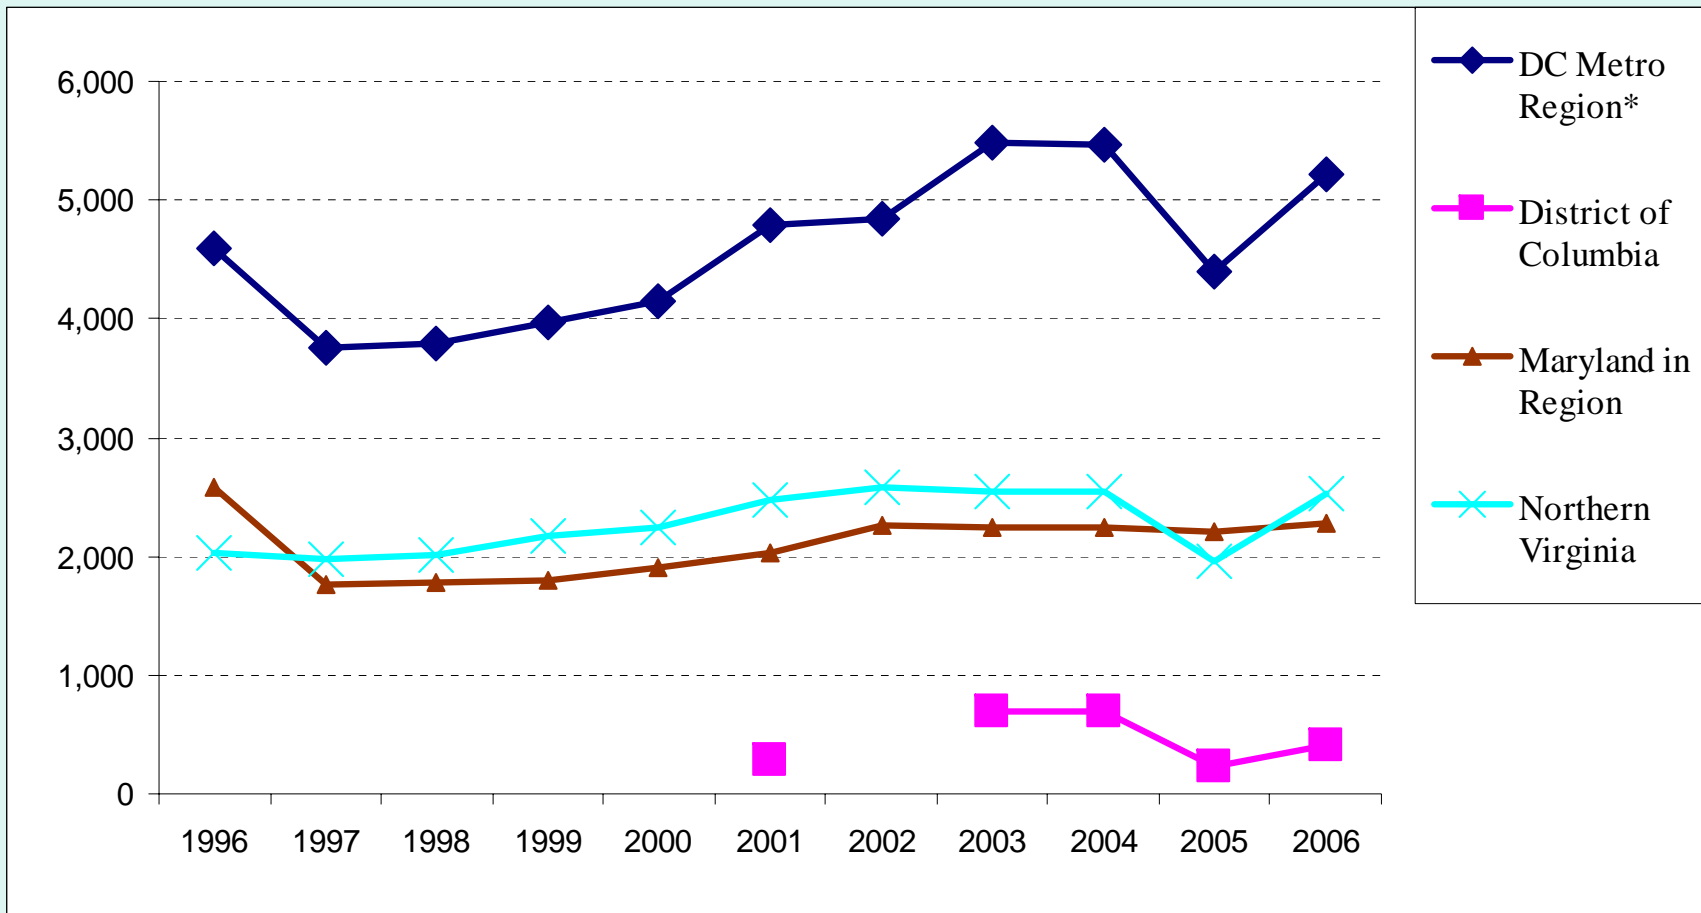

# Alcohol-Related Traffic Fatalities by Region 1996-2006

# Alcohol-Related Traffic Crashes by Region 1996-2006

# Alcohol-Related Traffic Injuries by Region

\*District of Columbia data missing from DC Metro Region 1999 -2000 & 2005