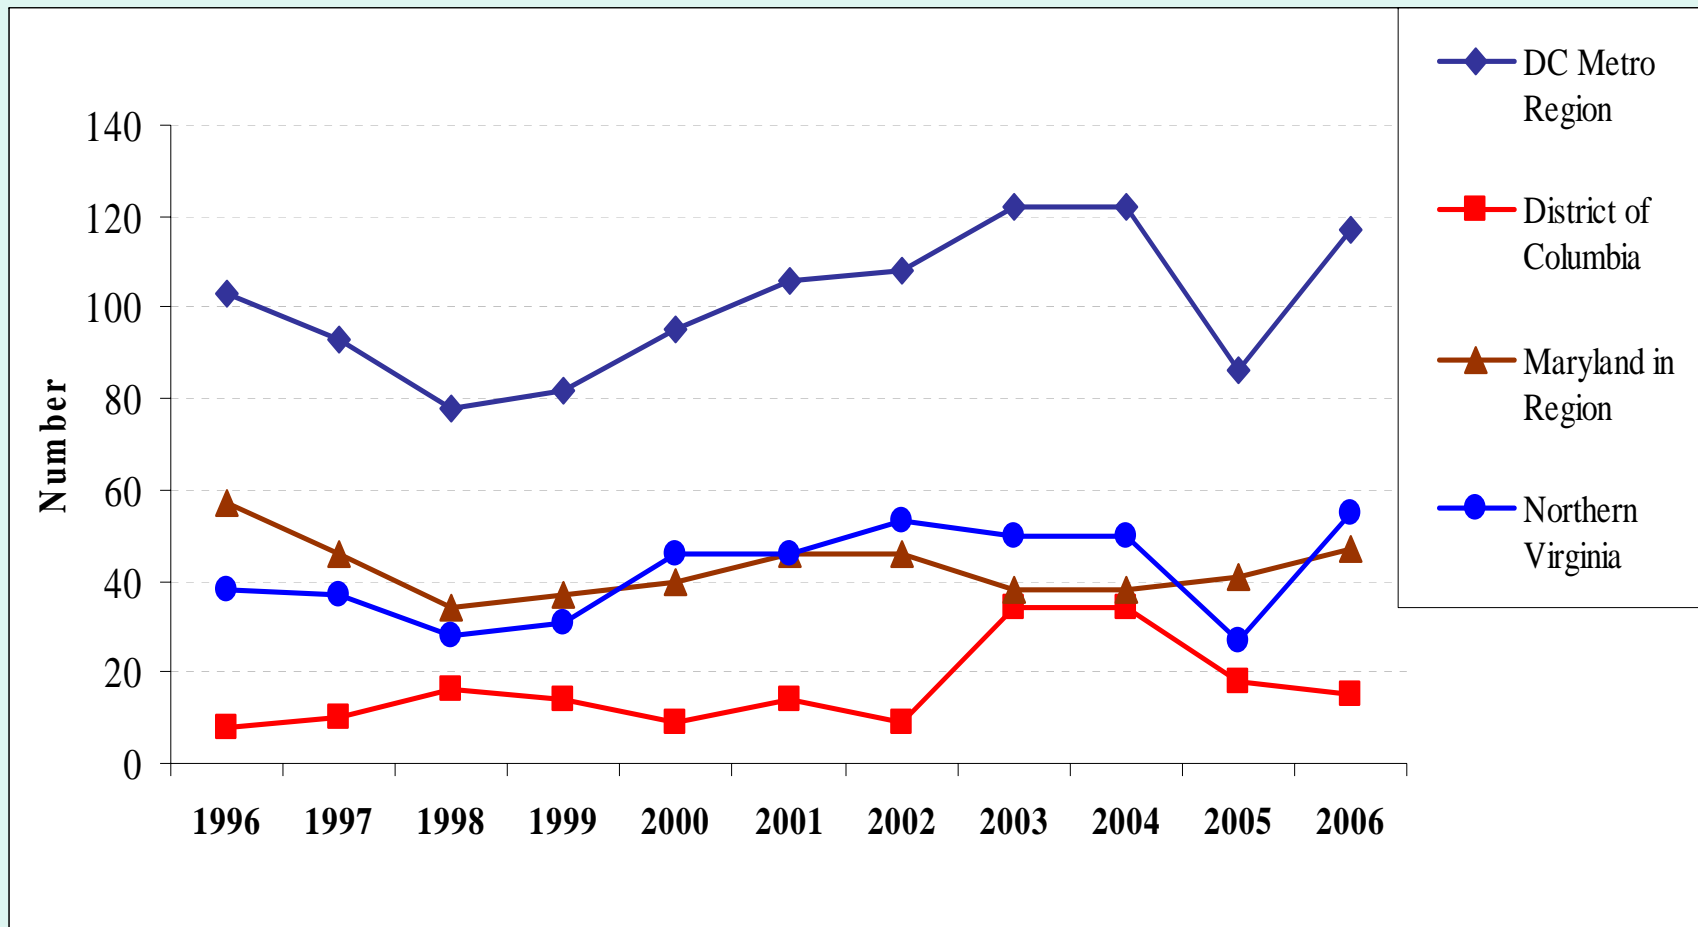

# Alcohol-Related Traffic Fatalities by Region 1996-2006

# Alcohol-Related Traffic Crashes by Region 1996-2006

# Alcohol-Related Traffic Injuries by Region

\*District of Columbia data missing from DC Metro Region 1999 -2000 & 2005