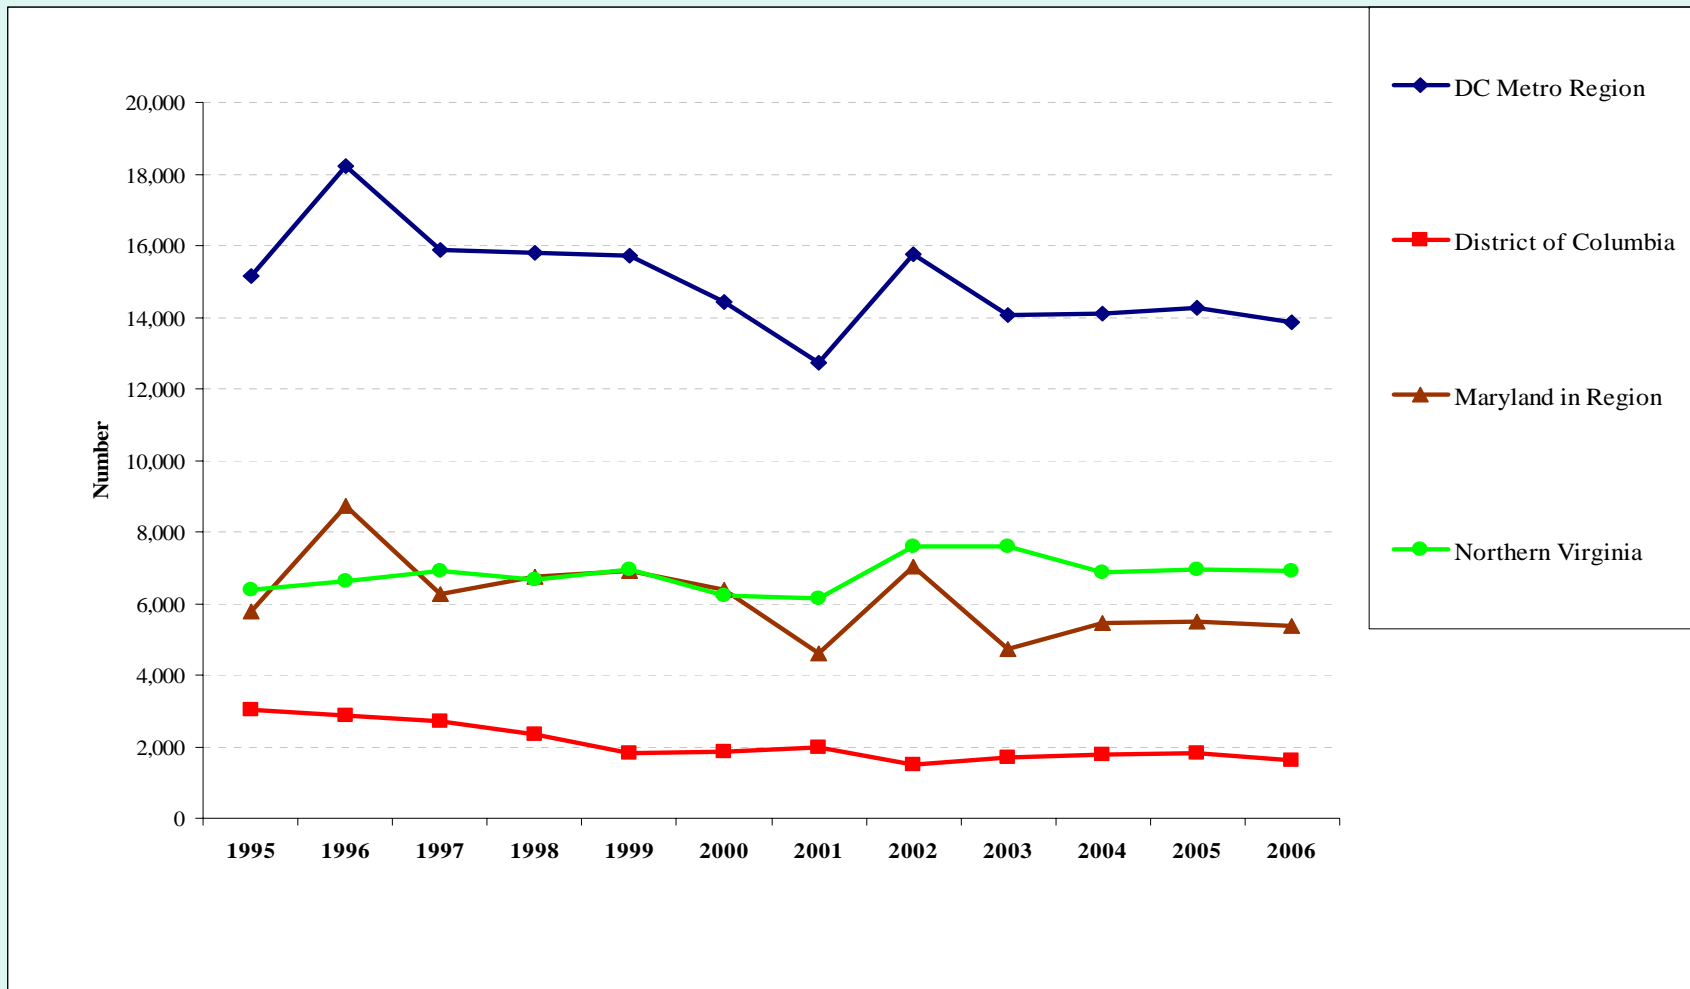

Alcohol-Related Driving Arrests by Region 1996-2006