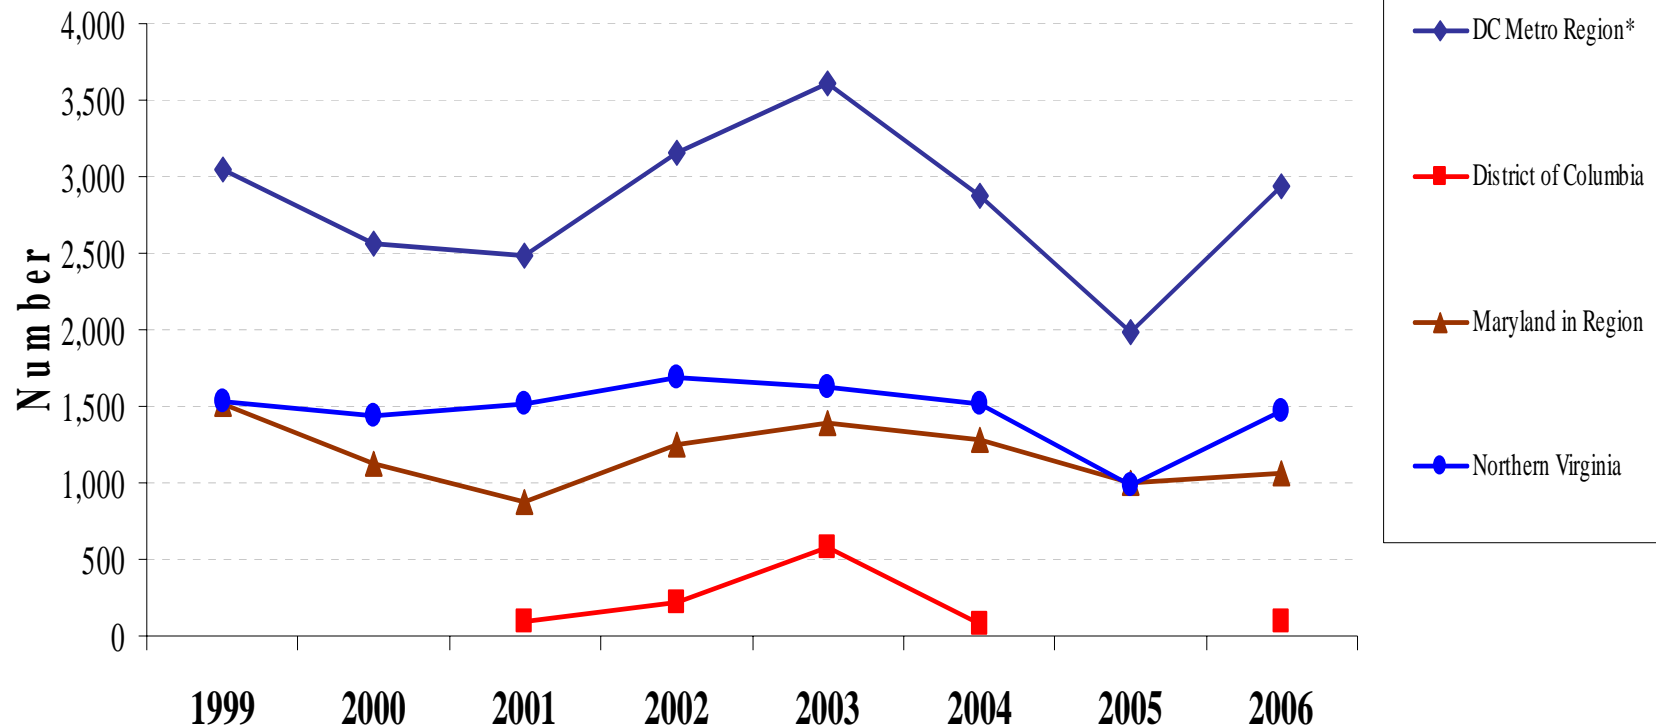

# Alcohol-Related Traffic Fatalities by Region 1996-2006

# Alcohol-Related Traffic Crashes by Region 1996-2006

# Alcohol-Related Traffic Injuries by Region

\*District of Columbia data missing from DC Metro Region 1999 -2000 & 2005