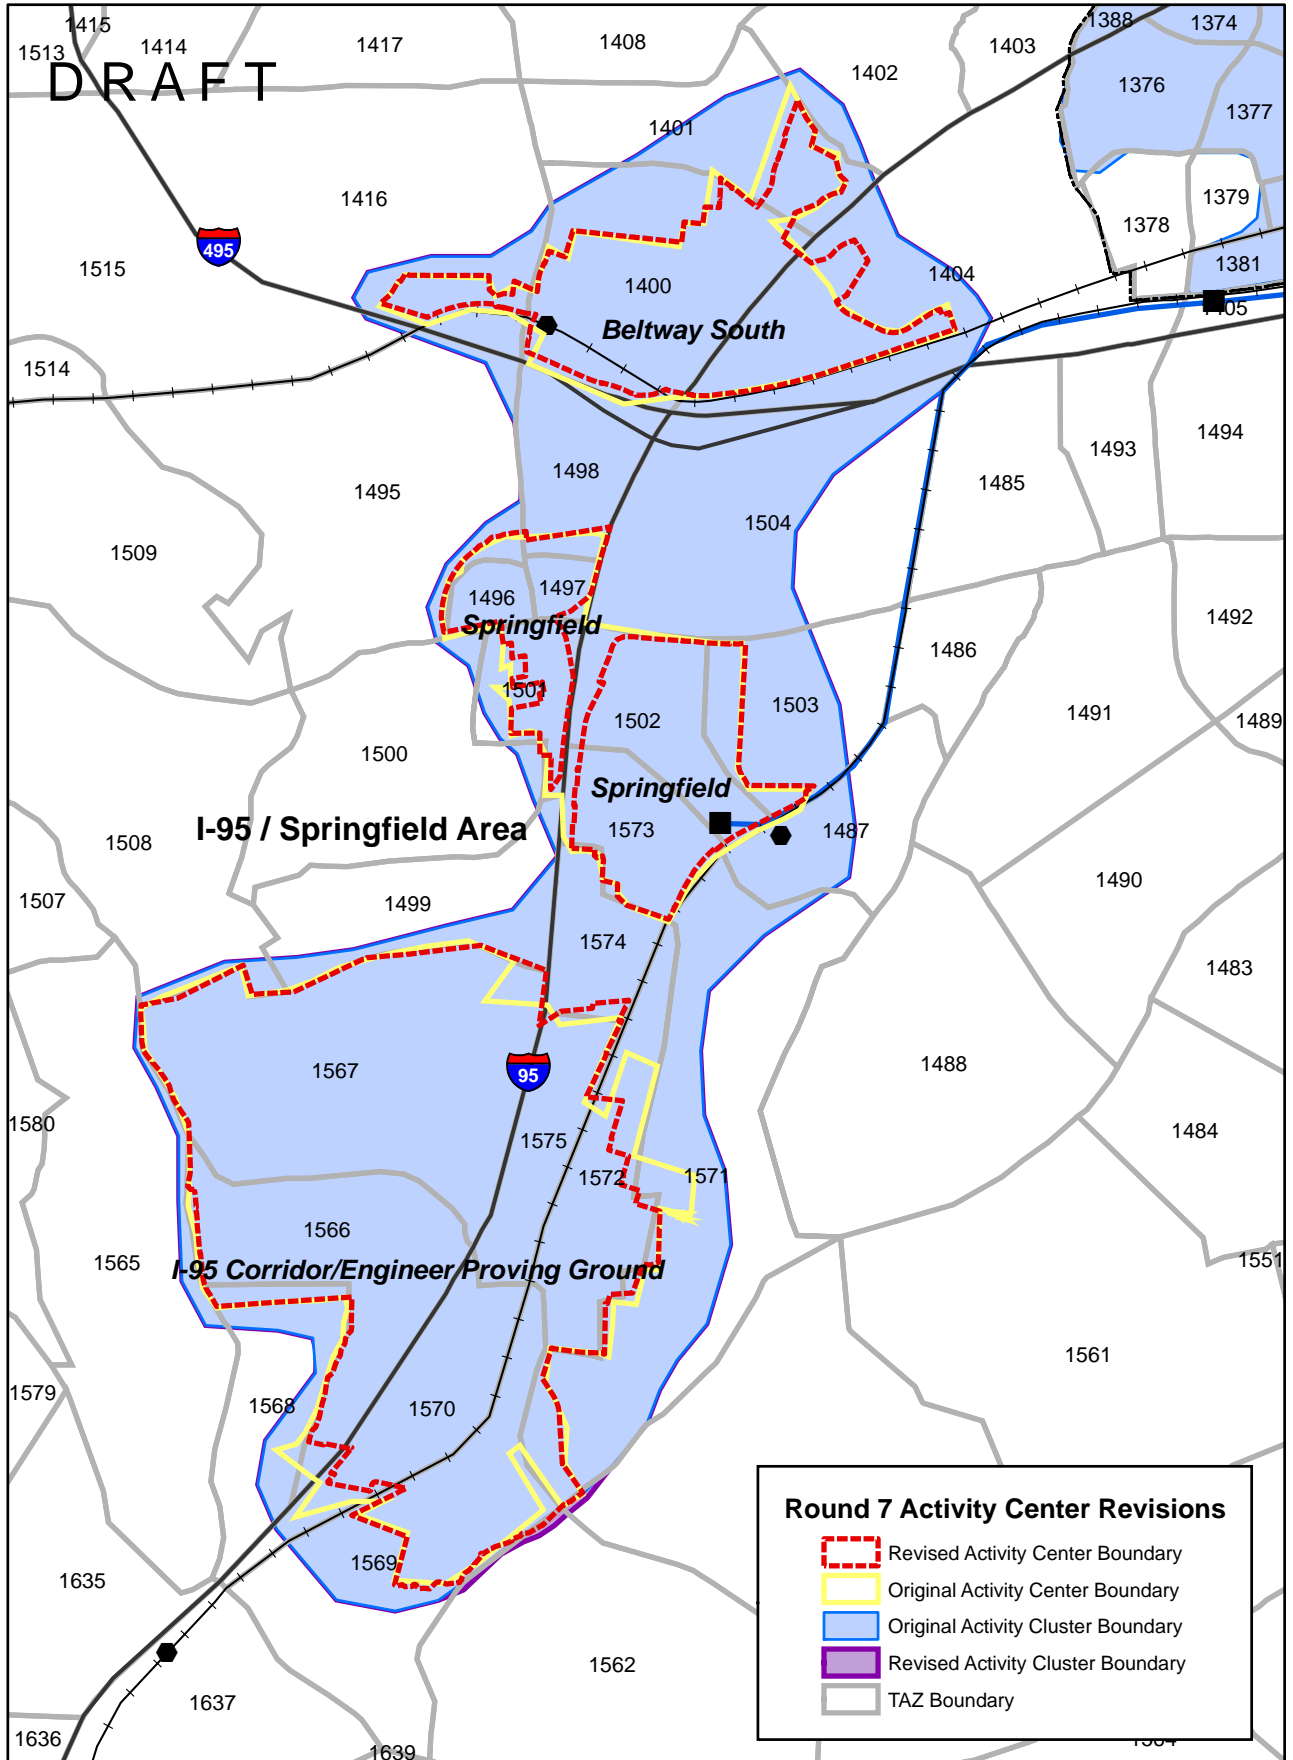

DRAFT

**Round 7 Activity Center Revisions**

- Revised Activity Center Boundary (Red dashed line)
- Original Activity Center Boundary (Yellow solid line)
- Original Activity Cluster Boundary (Blue solid line)
- Revised Activity Cluster Boundary (Purple solid line)
- TAZ Boundary (Grey solid line)