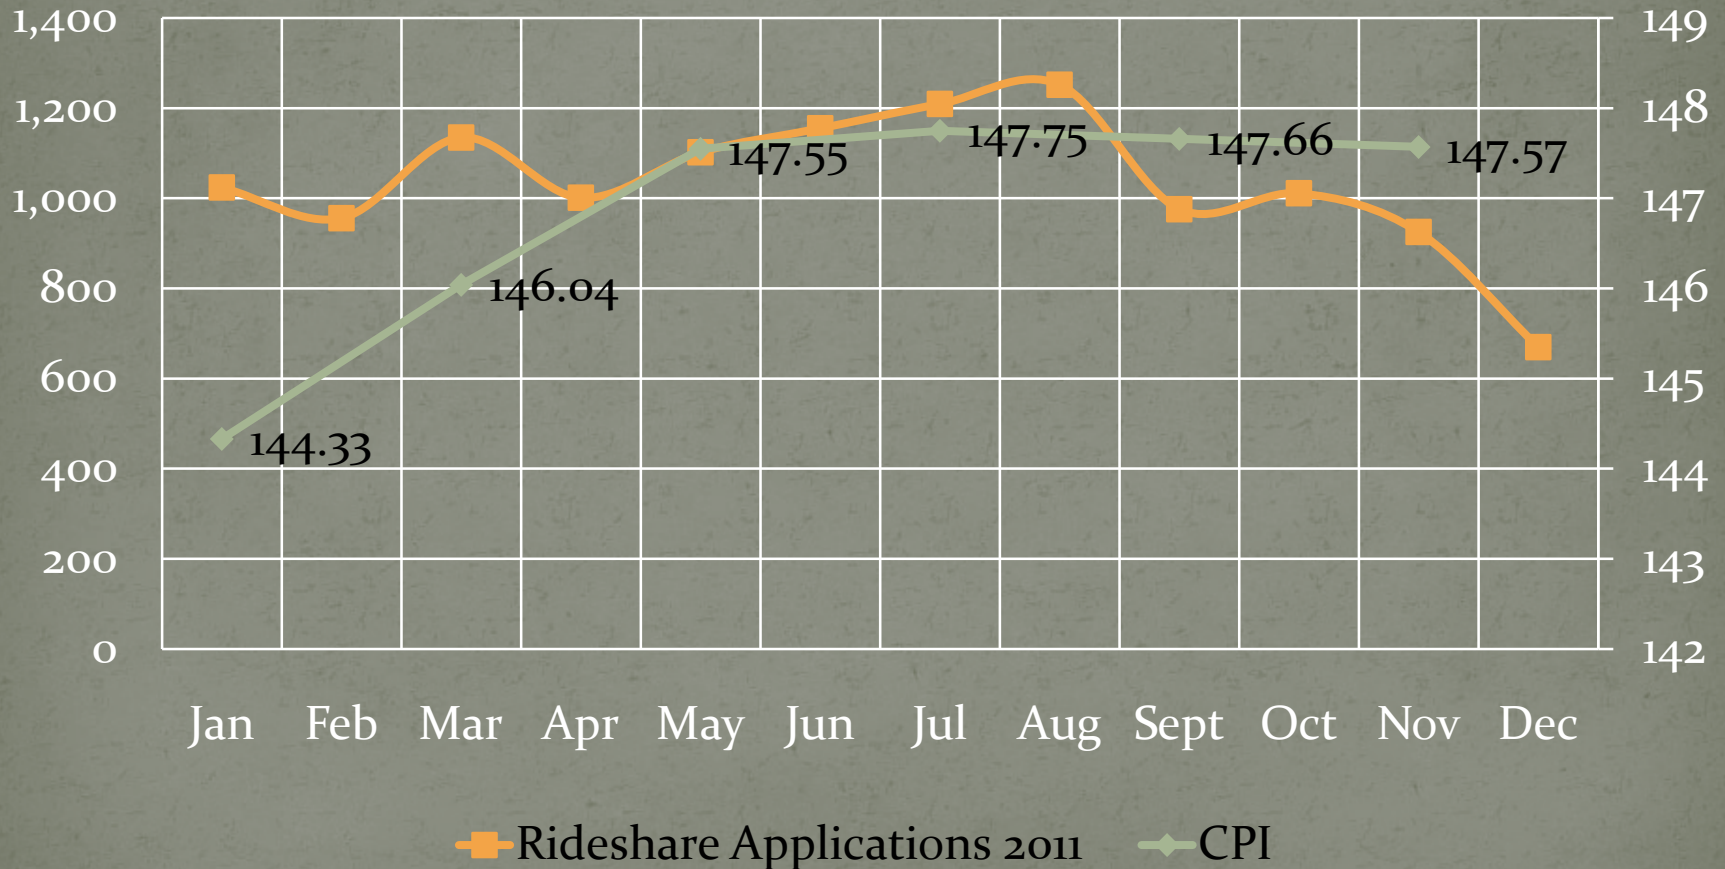

20% Increase in Ridesharing Applications

Chart Title

2011 CPI and Rideshare Applications

BLS Consumer Price Index - All Urban Consumers

Gasoline Prices and Rideshare Applications