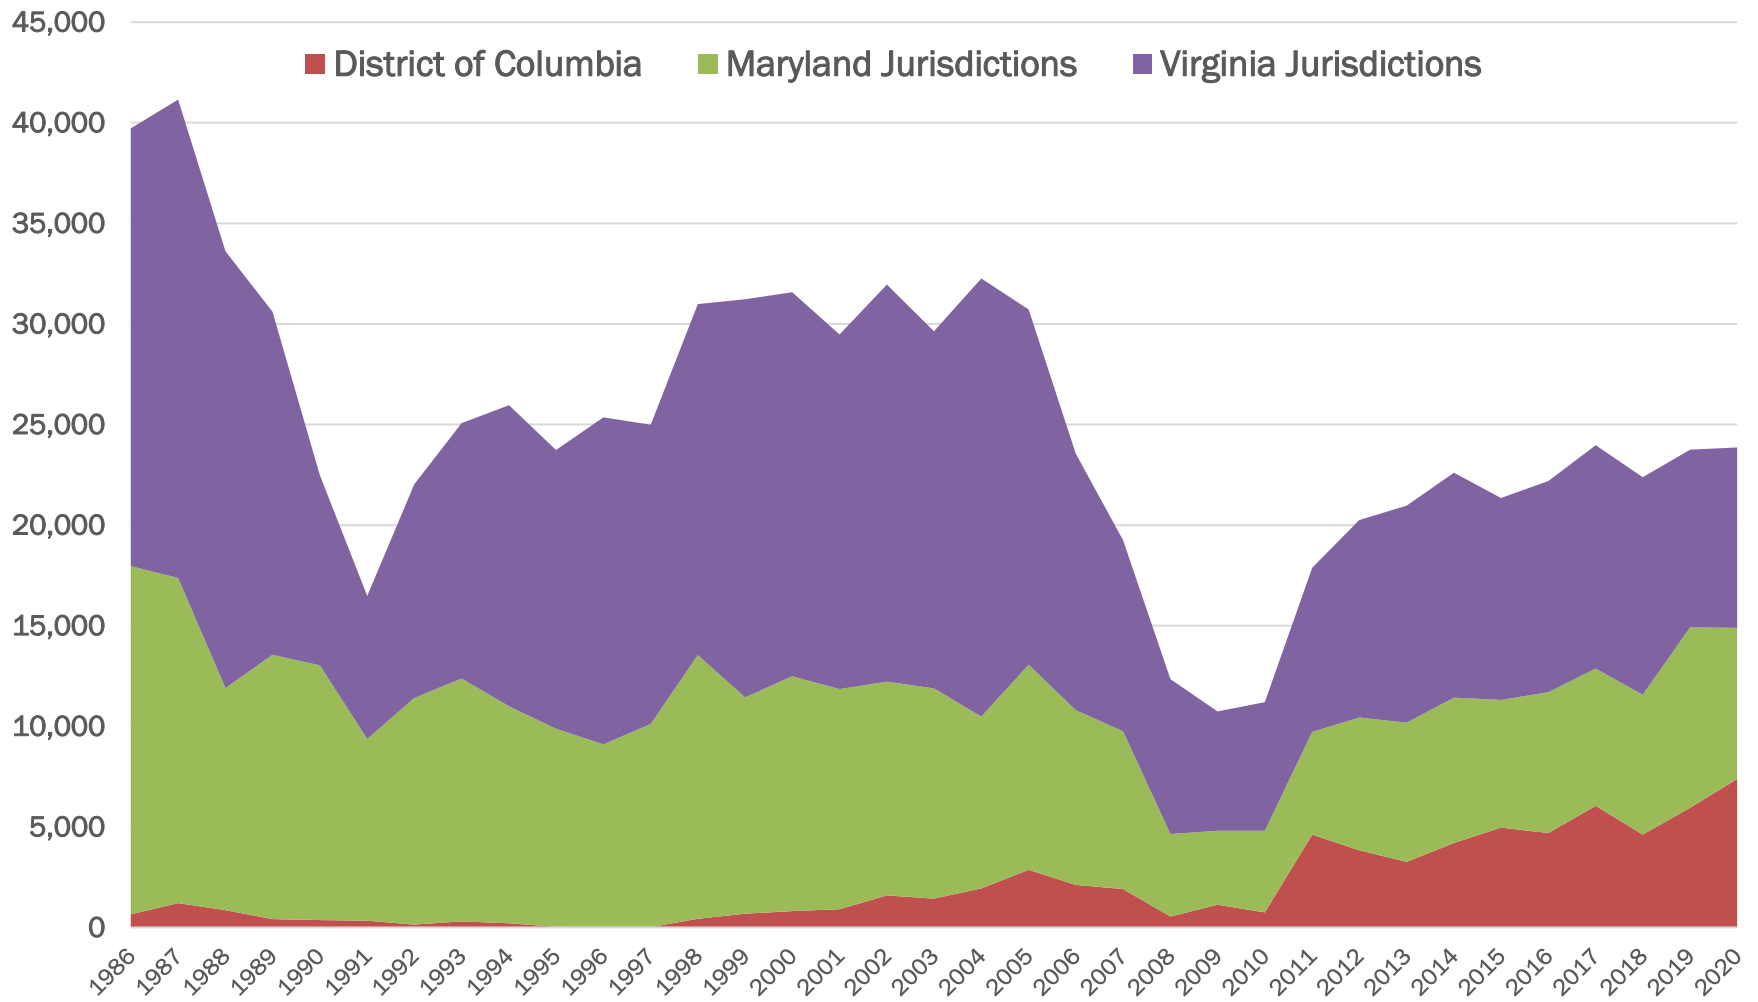

Total Housing Units Authorized by Building Permits by Year In Metropolitan Washington

COG Tabulation of Census C-40 Permit Data

"Total Units" New Privately Owned Housing Units Authorized by "State" 1986 - 2020 (Annual)

Total Housing Units Authorized by Building Permits

by Year by Jurisdiction

COG Tabulation of Census C-40 Permit Data

■ District of Columbia

■ Arlington County

■ City of Alexandria

■ Montgomery County

■ Prince George's County

■ Fairfax County and Cities

■ Loudoun County

■ Prince William County and Cities

■ Frederick County

■ Charles County