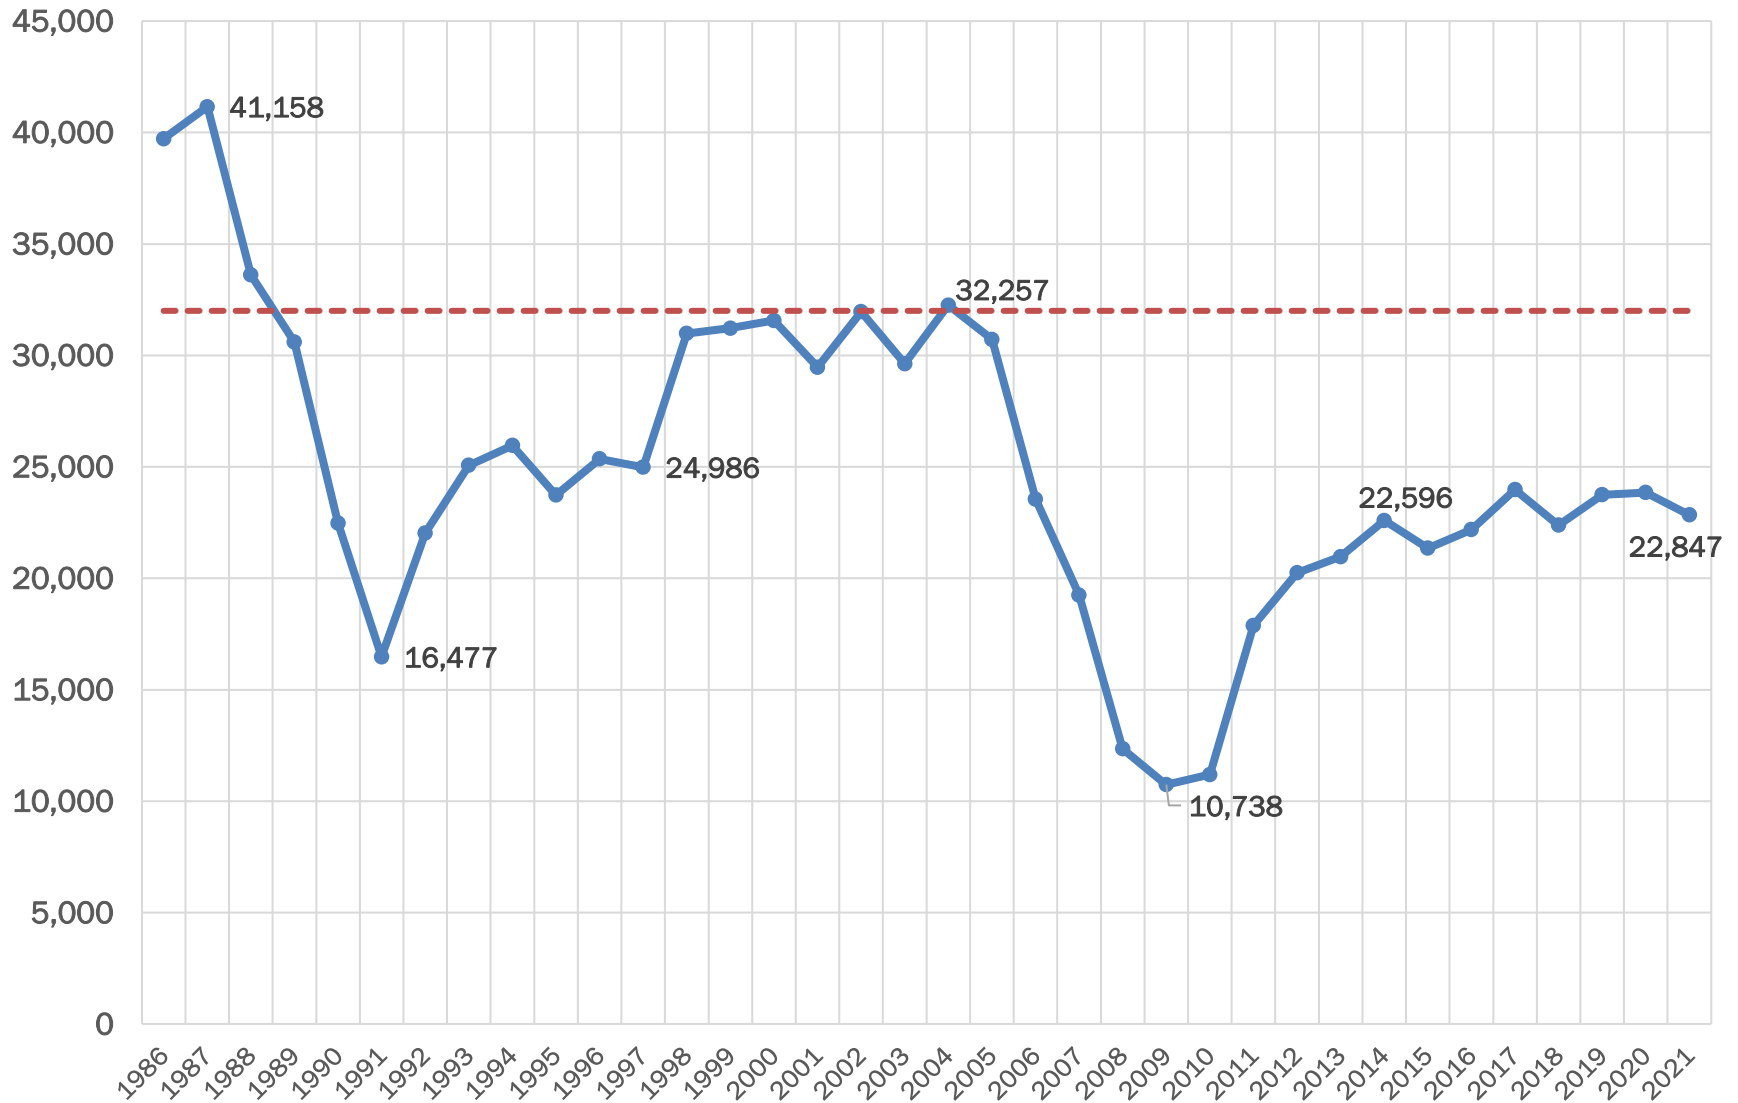

Total Housing Units Authorized by Building Permits by Year In Metropolitan Washington

COG Tabulation of Census C-40 Permit Data

"Total Units" New Privately Owned Housing Units Authorized by "State" 1986 - 2020 (Annual)

Total Housing Units Authorized by Building Permits

by Year by Jurisdiction

COG Tabulation of Census C-40 Permit Data

■ District of Columbia

■ Arlington County

■ City of Alexandria

■ Montgomery County

■ Prince George's County

■ Fairfax County and Cities

■ Loudoun County

■ Prince William County and Cities

■ Frederick County

■ Charles County