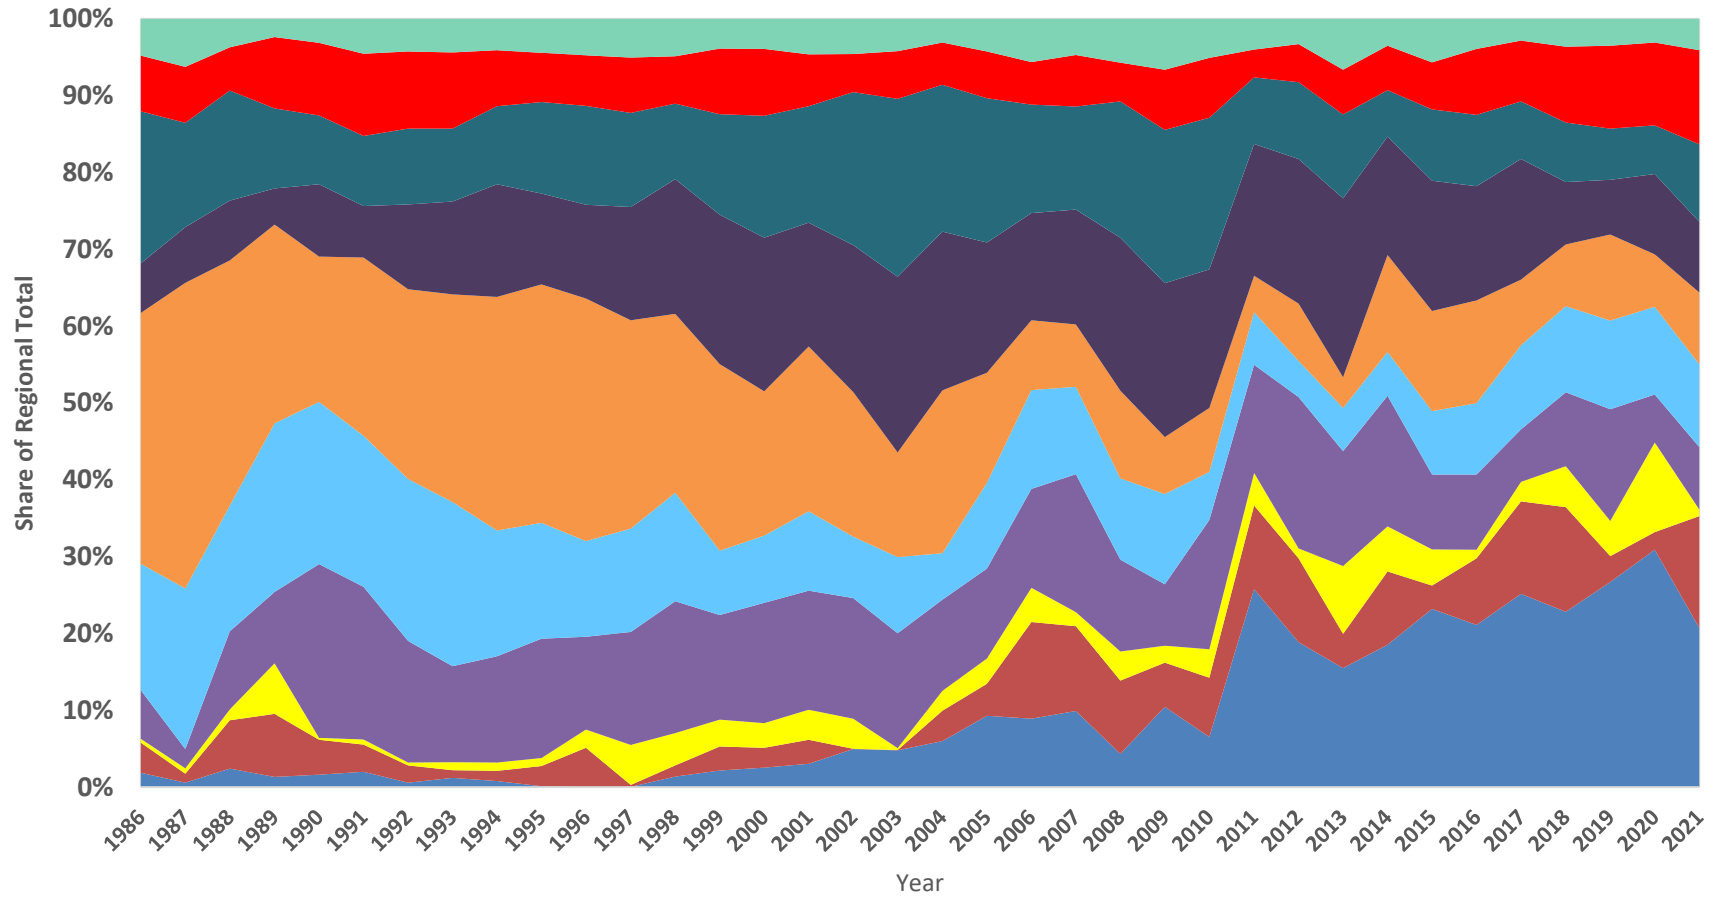

Total Housing Units Authorized by Building Permits by Year In Metropolitan Washington

COG Tabulation of Census C-40 Permit Data

"Total Units" New Privately Owned Housing Units Authorized by "State" 1986 - 2020 (Annual)

Total Housing Units Authorized by Building Permits

by Year by Jurisdiction

COG Tabulation of Census C-40 Permit Data

■ District of Columbia

■ Arlington County

■ City of Alexandria

■ Montgomery County

■ Prince George's County

■ Fairfax County and Cities

■ Loudoun County

■ Prince William County and Cities

■ Frederick County

■ Charles County