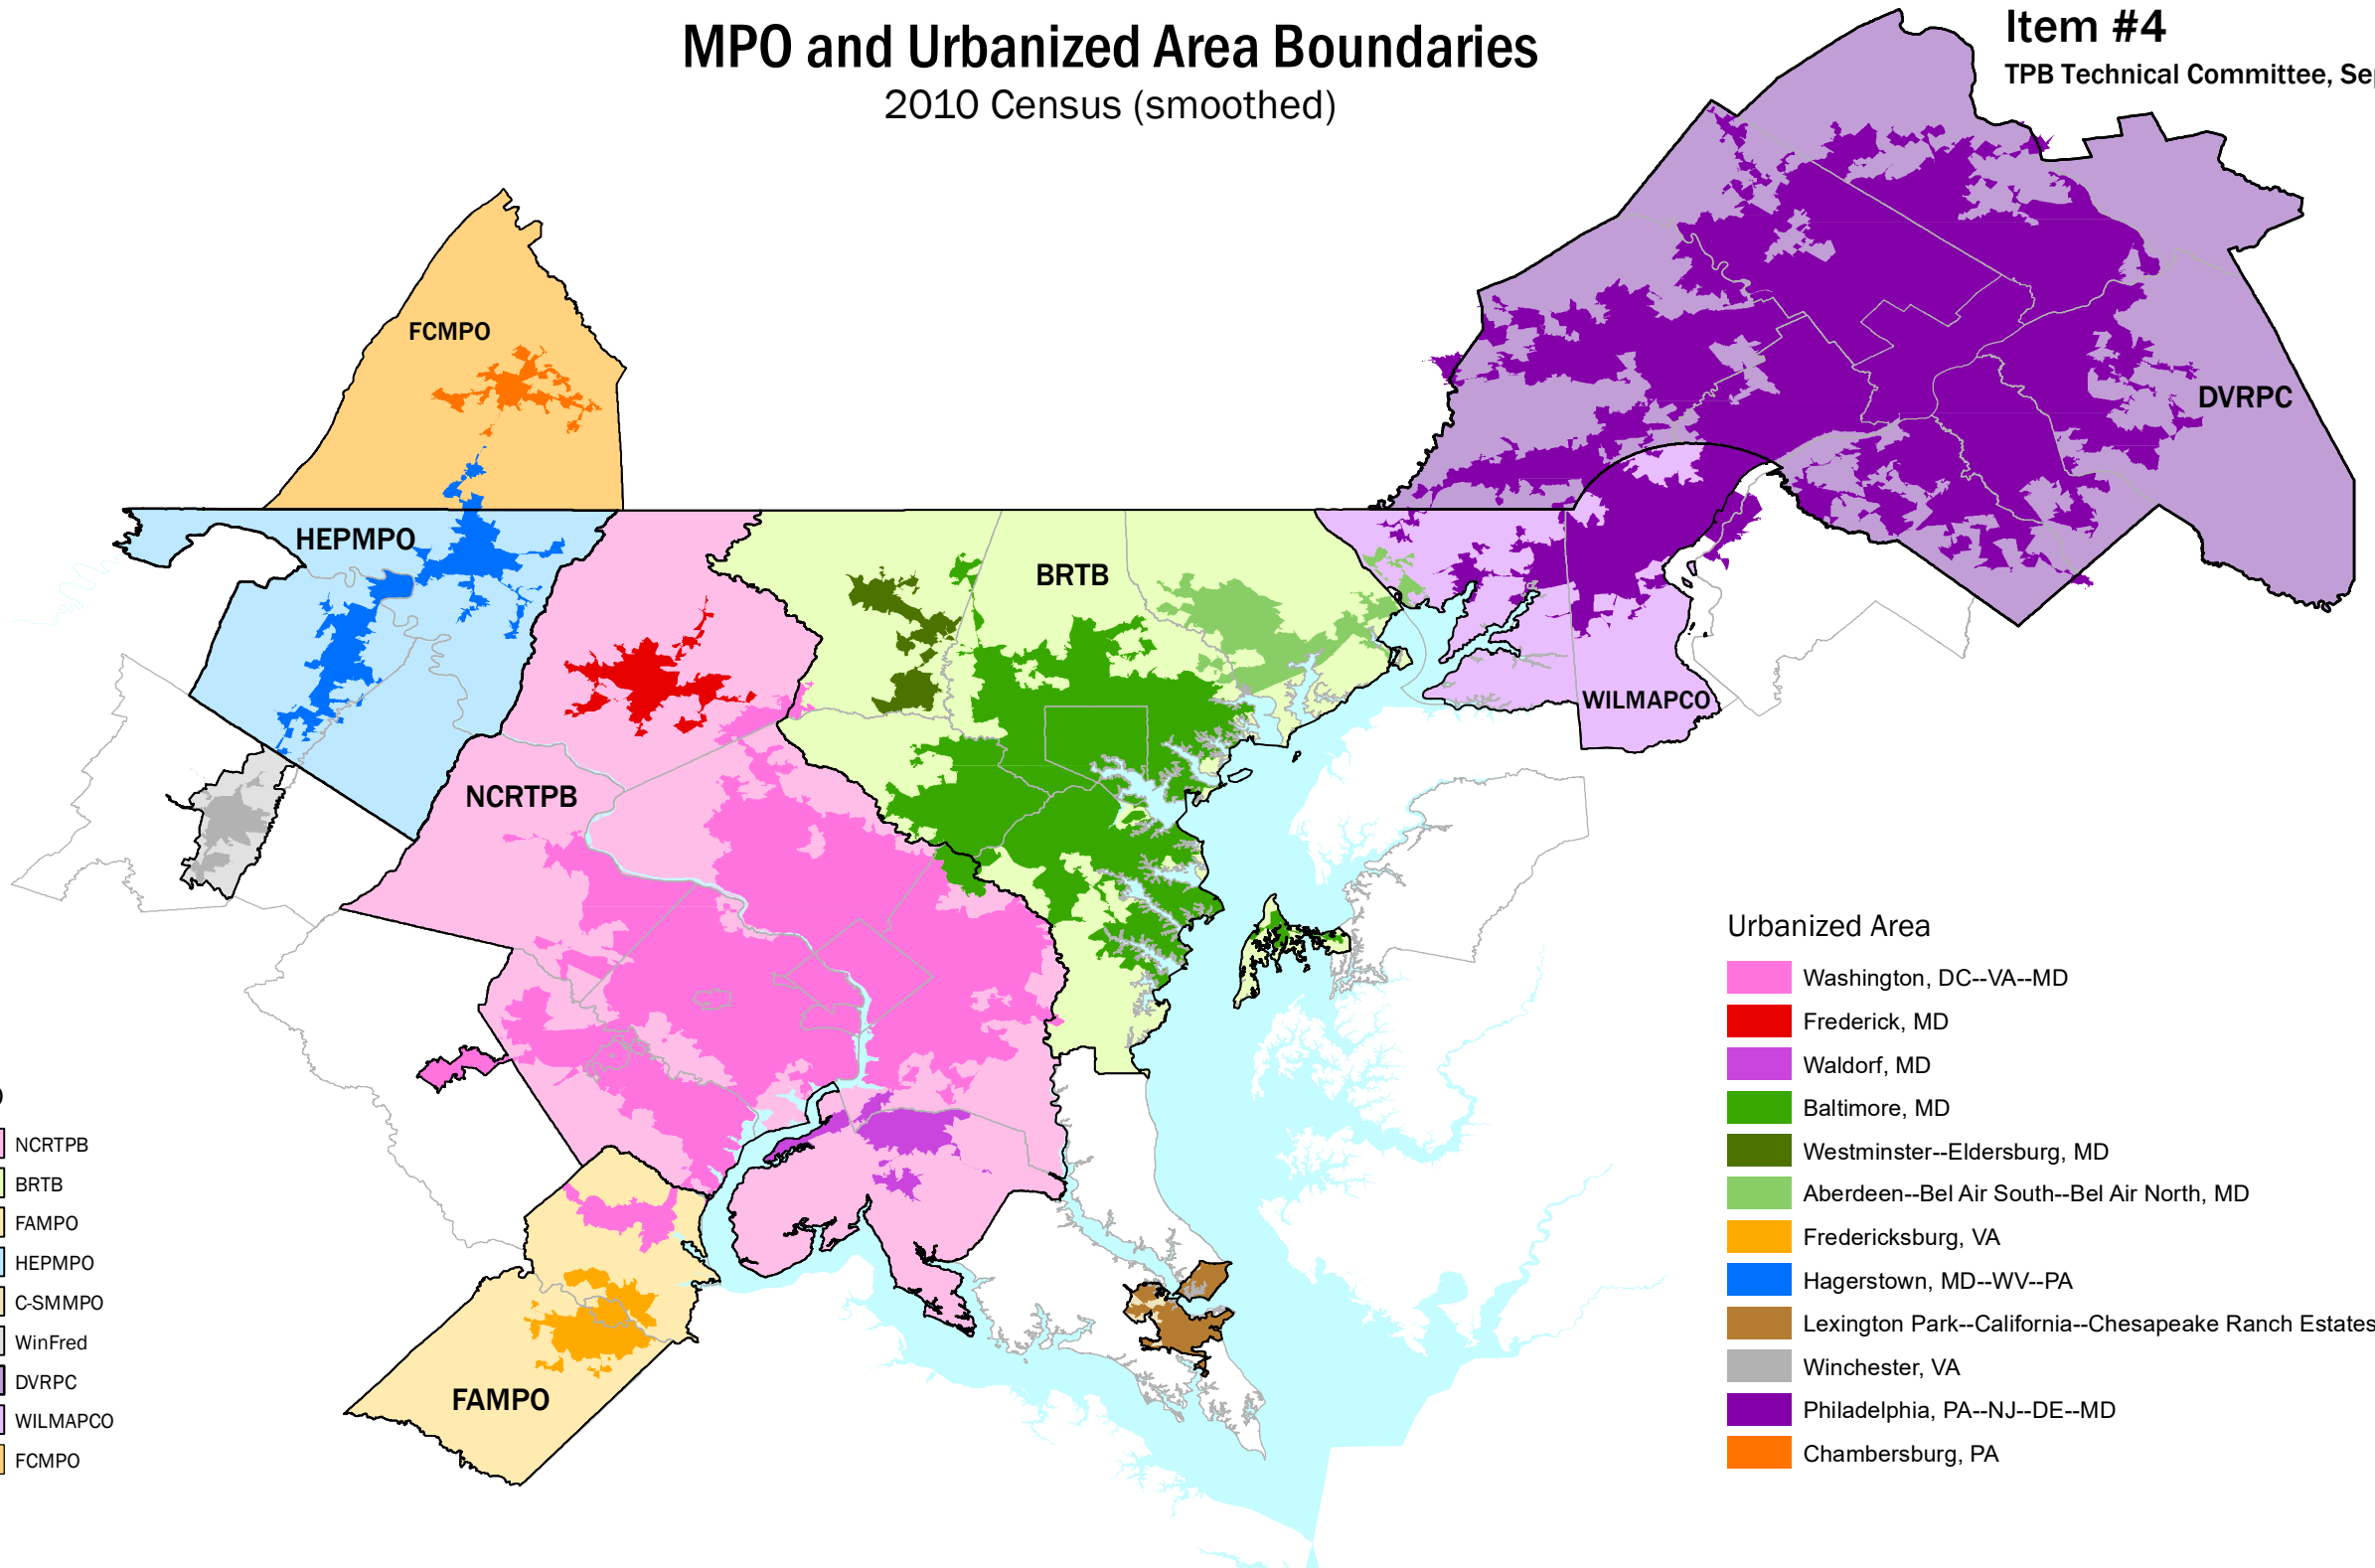

# MPO and Urbanized Area Boundaries

2010 Census (smoothed)

Item #4

TPB Technical Committee, Sep 9, 2016

## MPO

- NC RTPB
- BRTB
- FAMPO
- HEPMPO
- C-SMMPO
- WinFred
- DVRPC
- WILMAPCO
- FCMPO

## Urbanized Area

- Washington, DC--VA--MD
- Frederick, MD
- Waldorf, MD
- Baltimore, MD
- Westminister--Eldersburg, MD
- Aberdeen--Bel Air South--Bel Air North, MD
- Fredericksburg, VA
- Hagerstown, MD--WV--PA
- Lexington Park--California--Chesapeake Ranch Estates, MD
- Winchester, VA
- Philadelphia, PA--NJ--DE--MD
- Chambersburg, PA