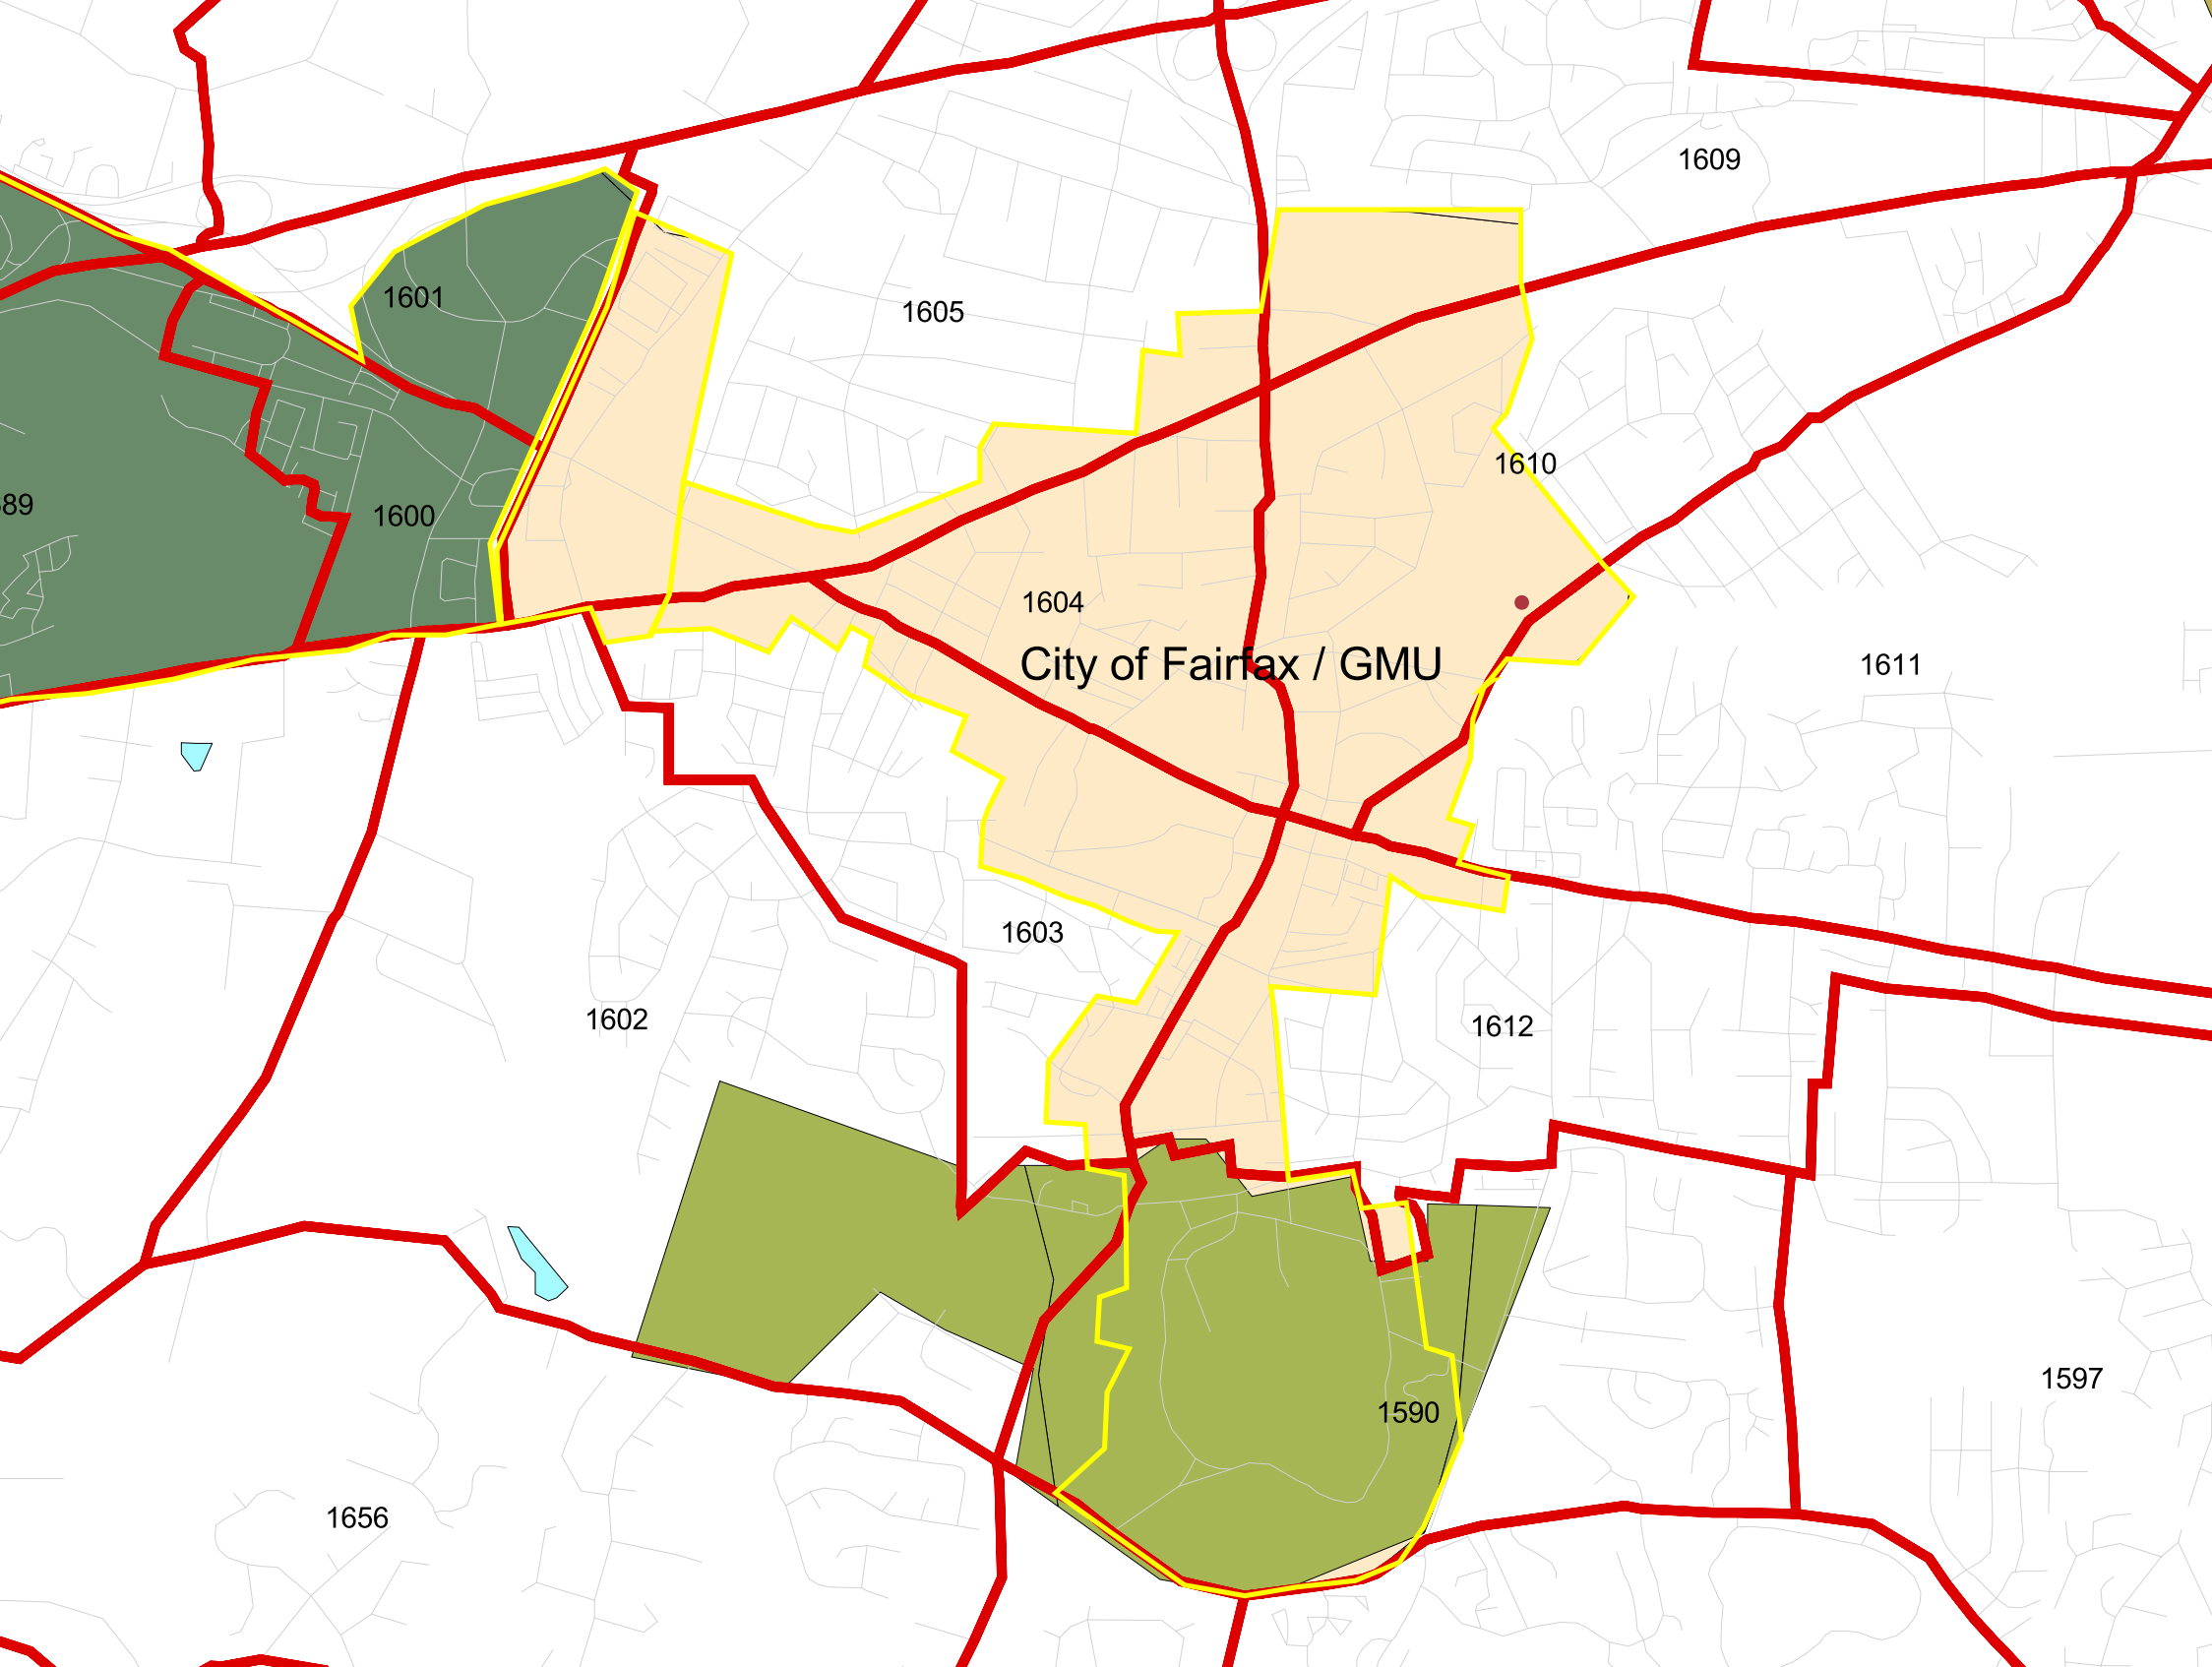

Downtown Washington

Monumental Core

Friendship Heights/
Tenleytown

1609

1601

1605

1610

1600