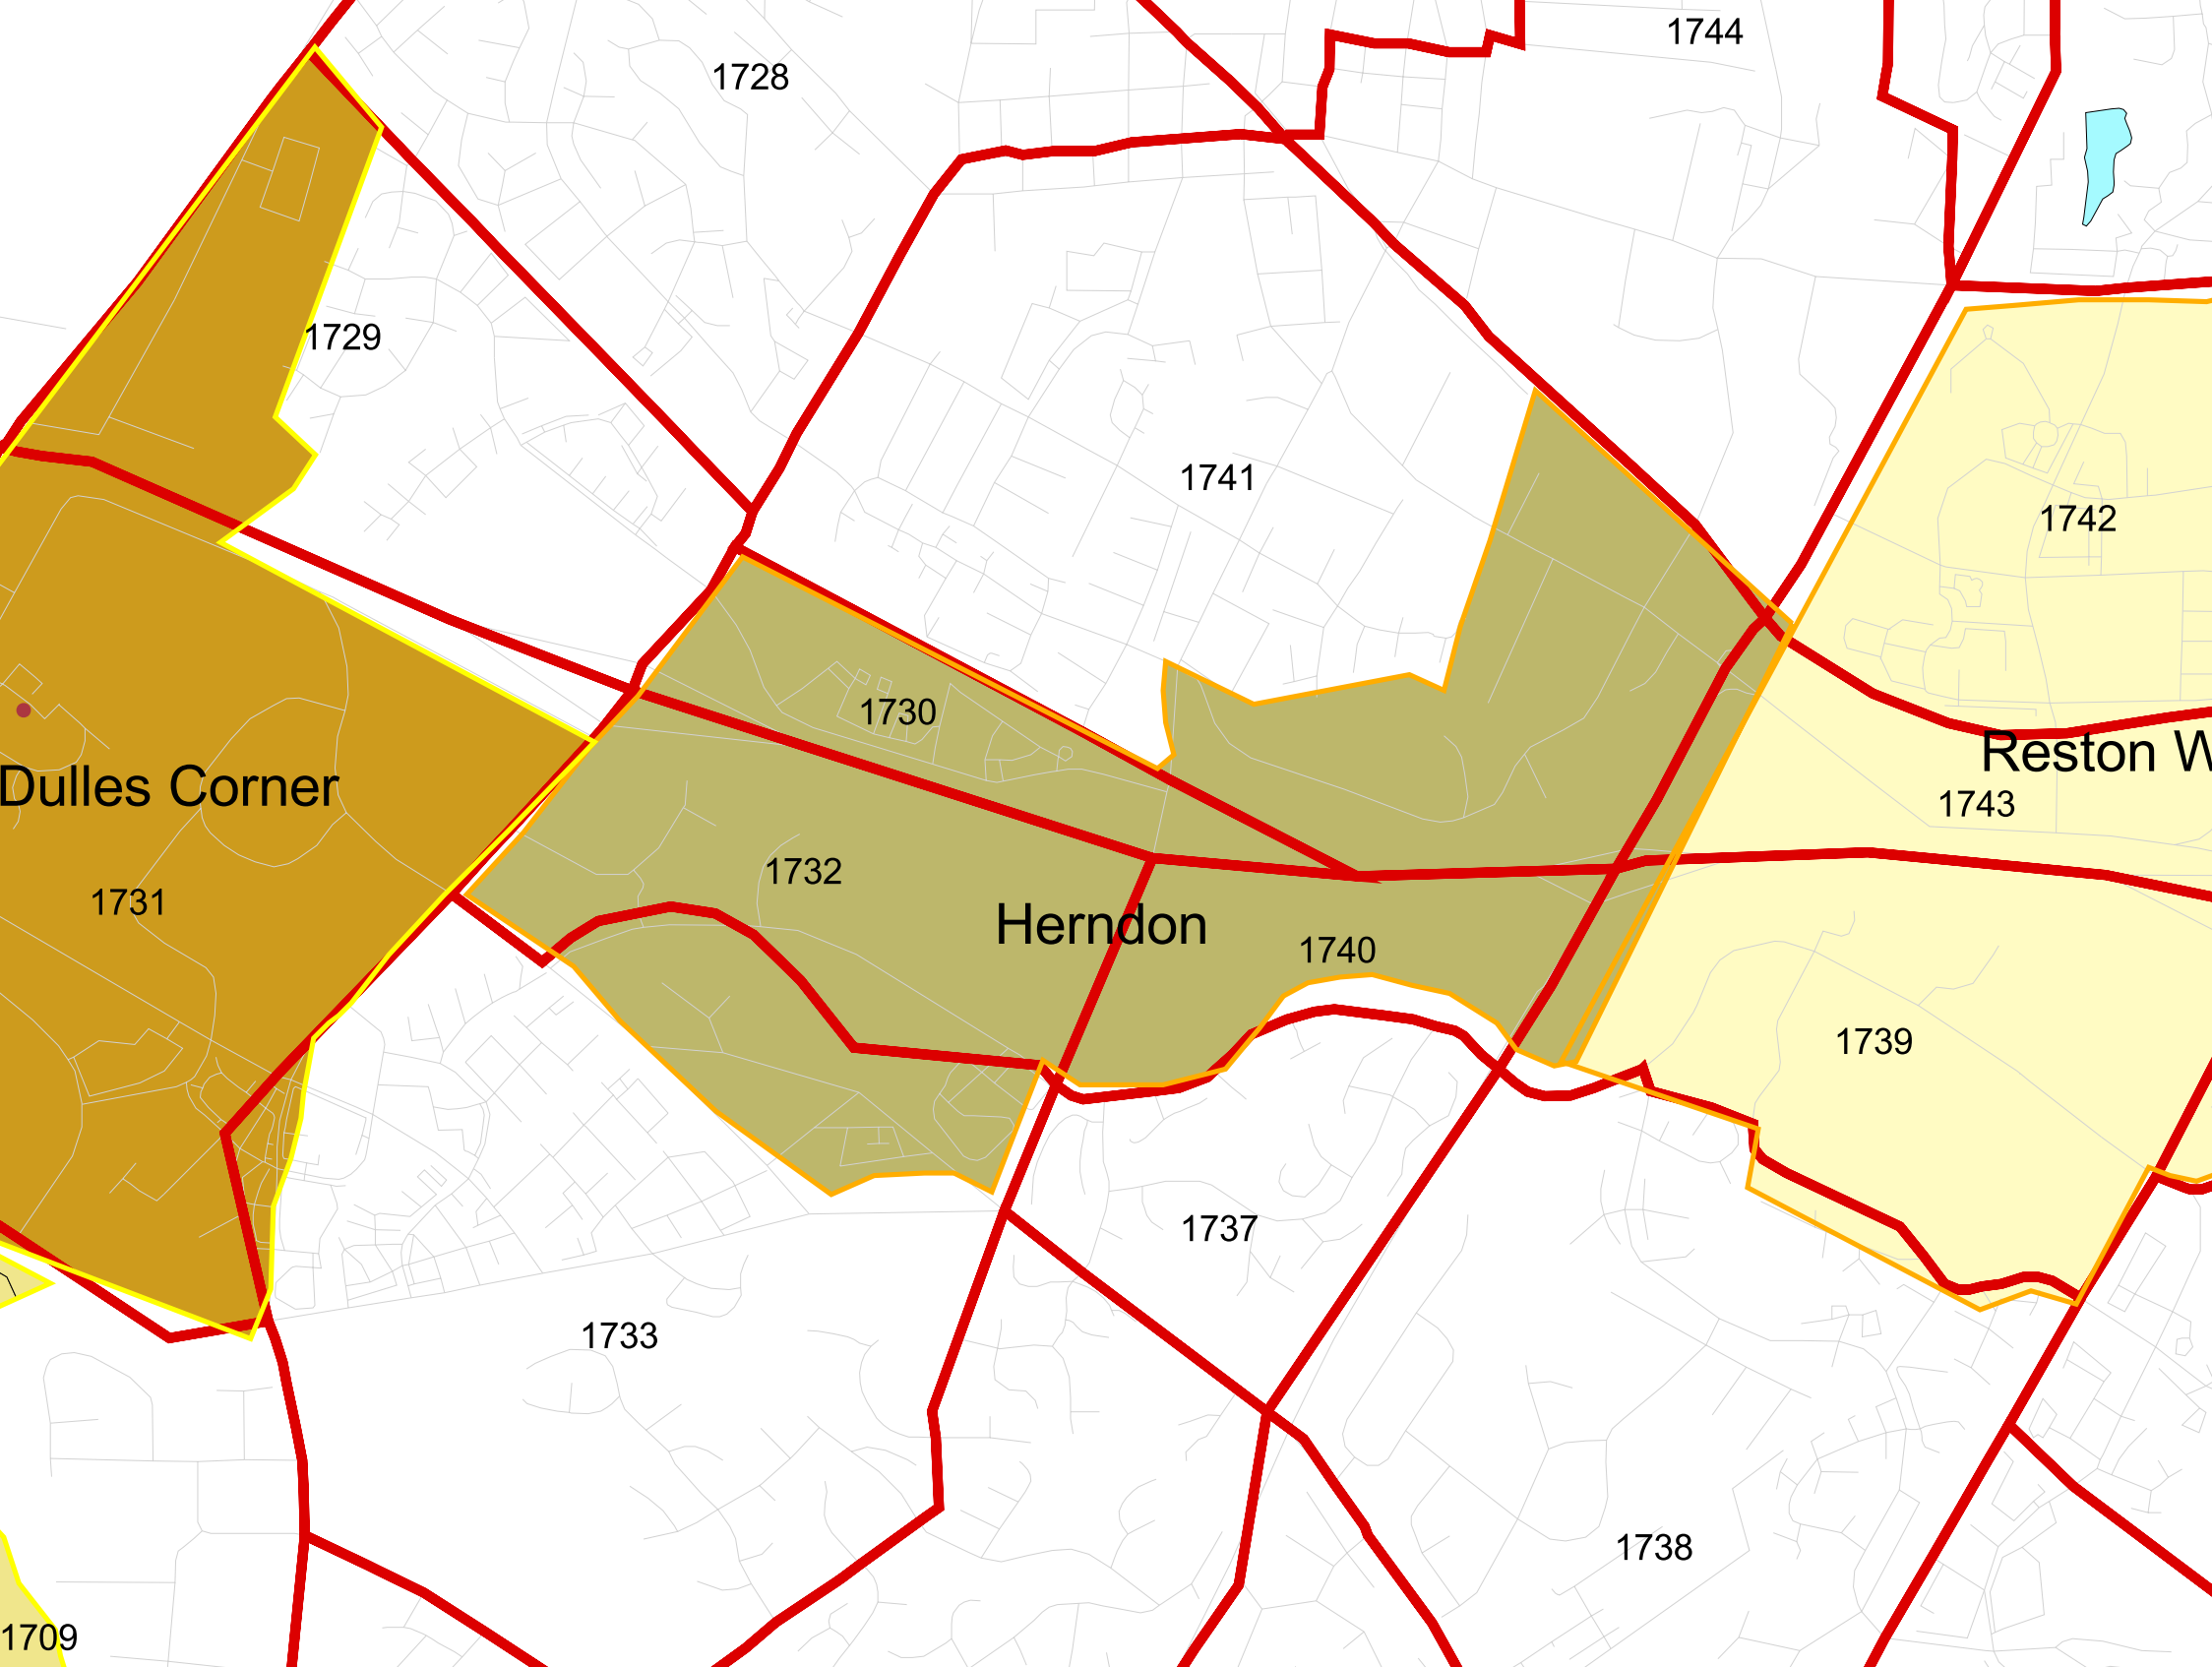

1728

1744

1729

1741

1742

Dulles Corner

1730

Reston W
1743

1731

1732

Herndon

1740

1739

1733

1737

1738

1709