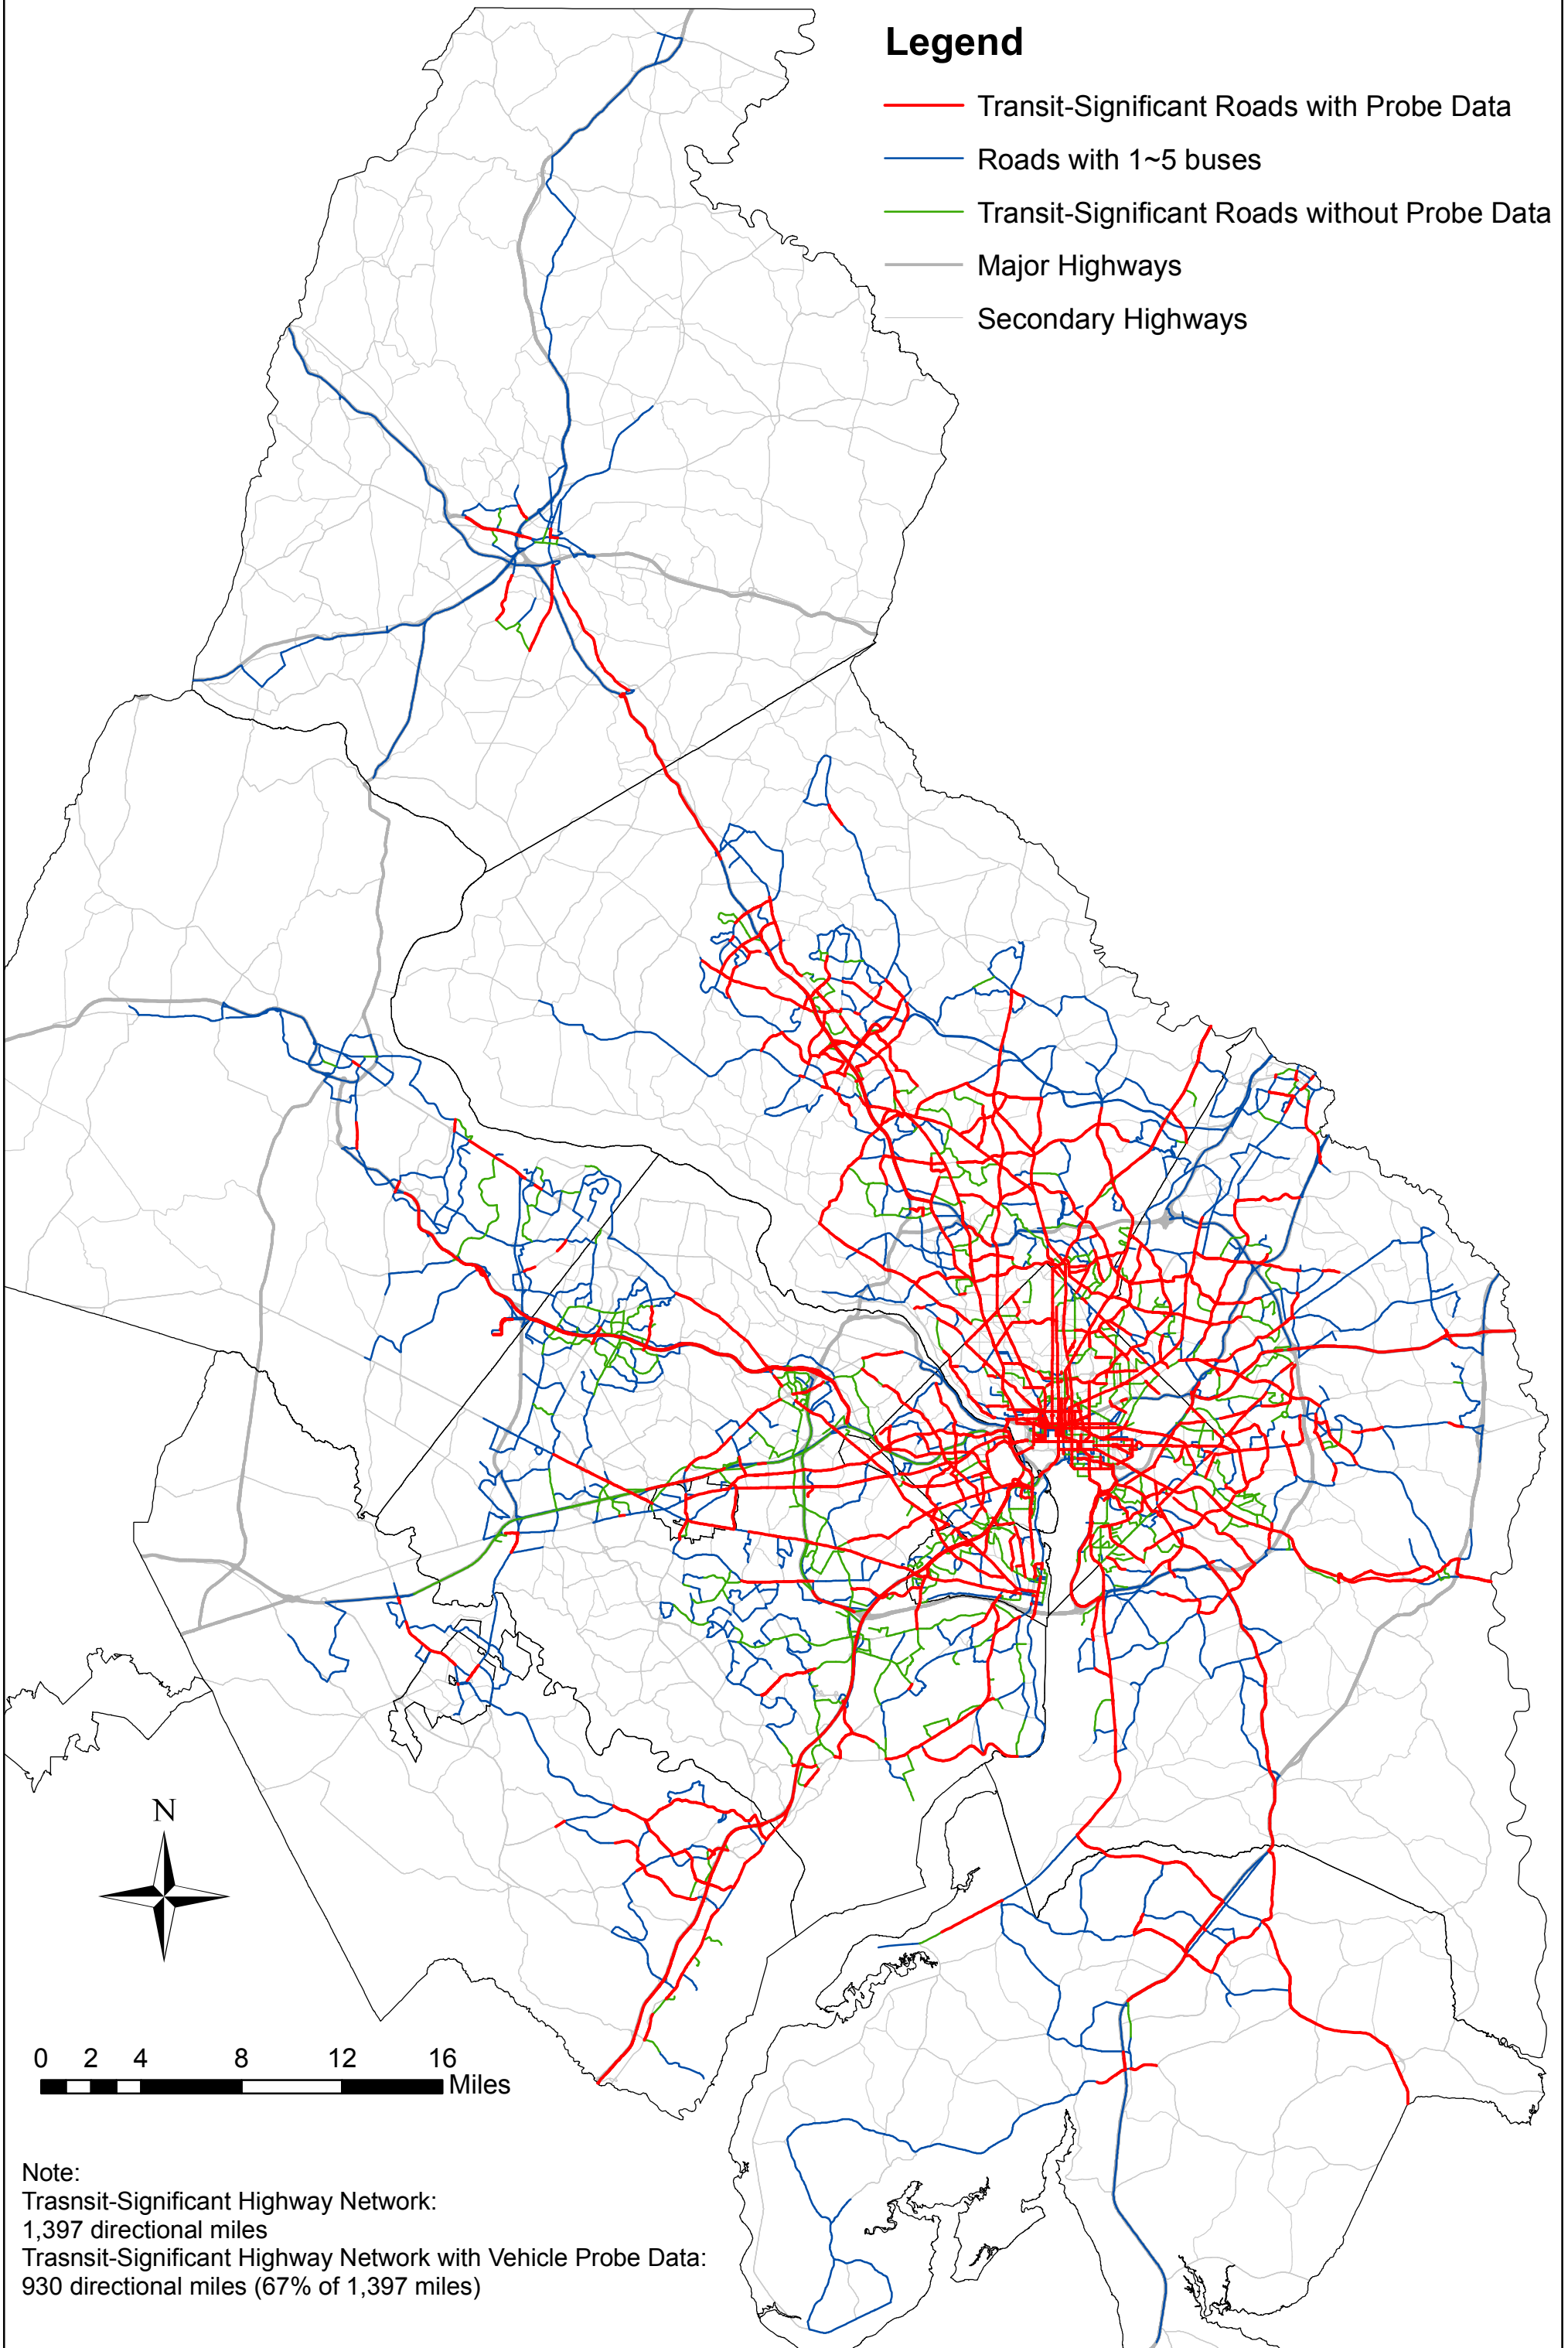

Transit-Significant Highway Network (April 2015)

Legend

- Transit-Significant Roads with Probe Data
- Roads with 1~5 buses
- Transit-Significant Roads without Probe Data
- Major Highways
- Secondary Highways

Note:
Transit-Significant Highway Network:
1,397 directional miles
Transit-Significant Highway Network with Vehicle Probe Data:
930 directional miles (67% of 1,397 miles)