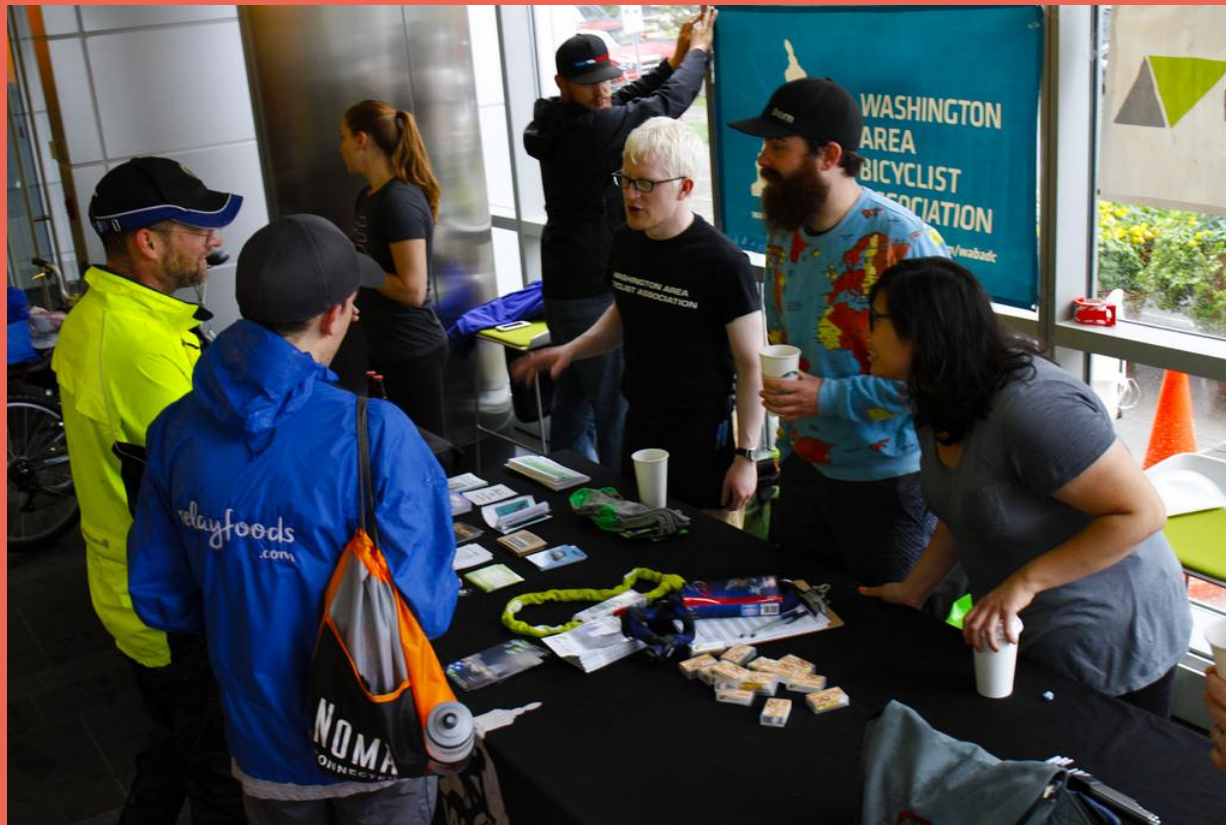

BIKE TO WORK DAY 2014

FRIDAY MAY 16

GET YOUR WORK OUT BEFORE YOU GET YOUR WORK IN.