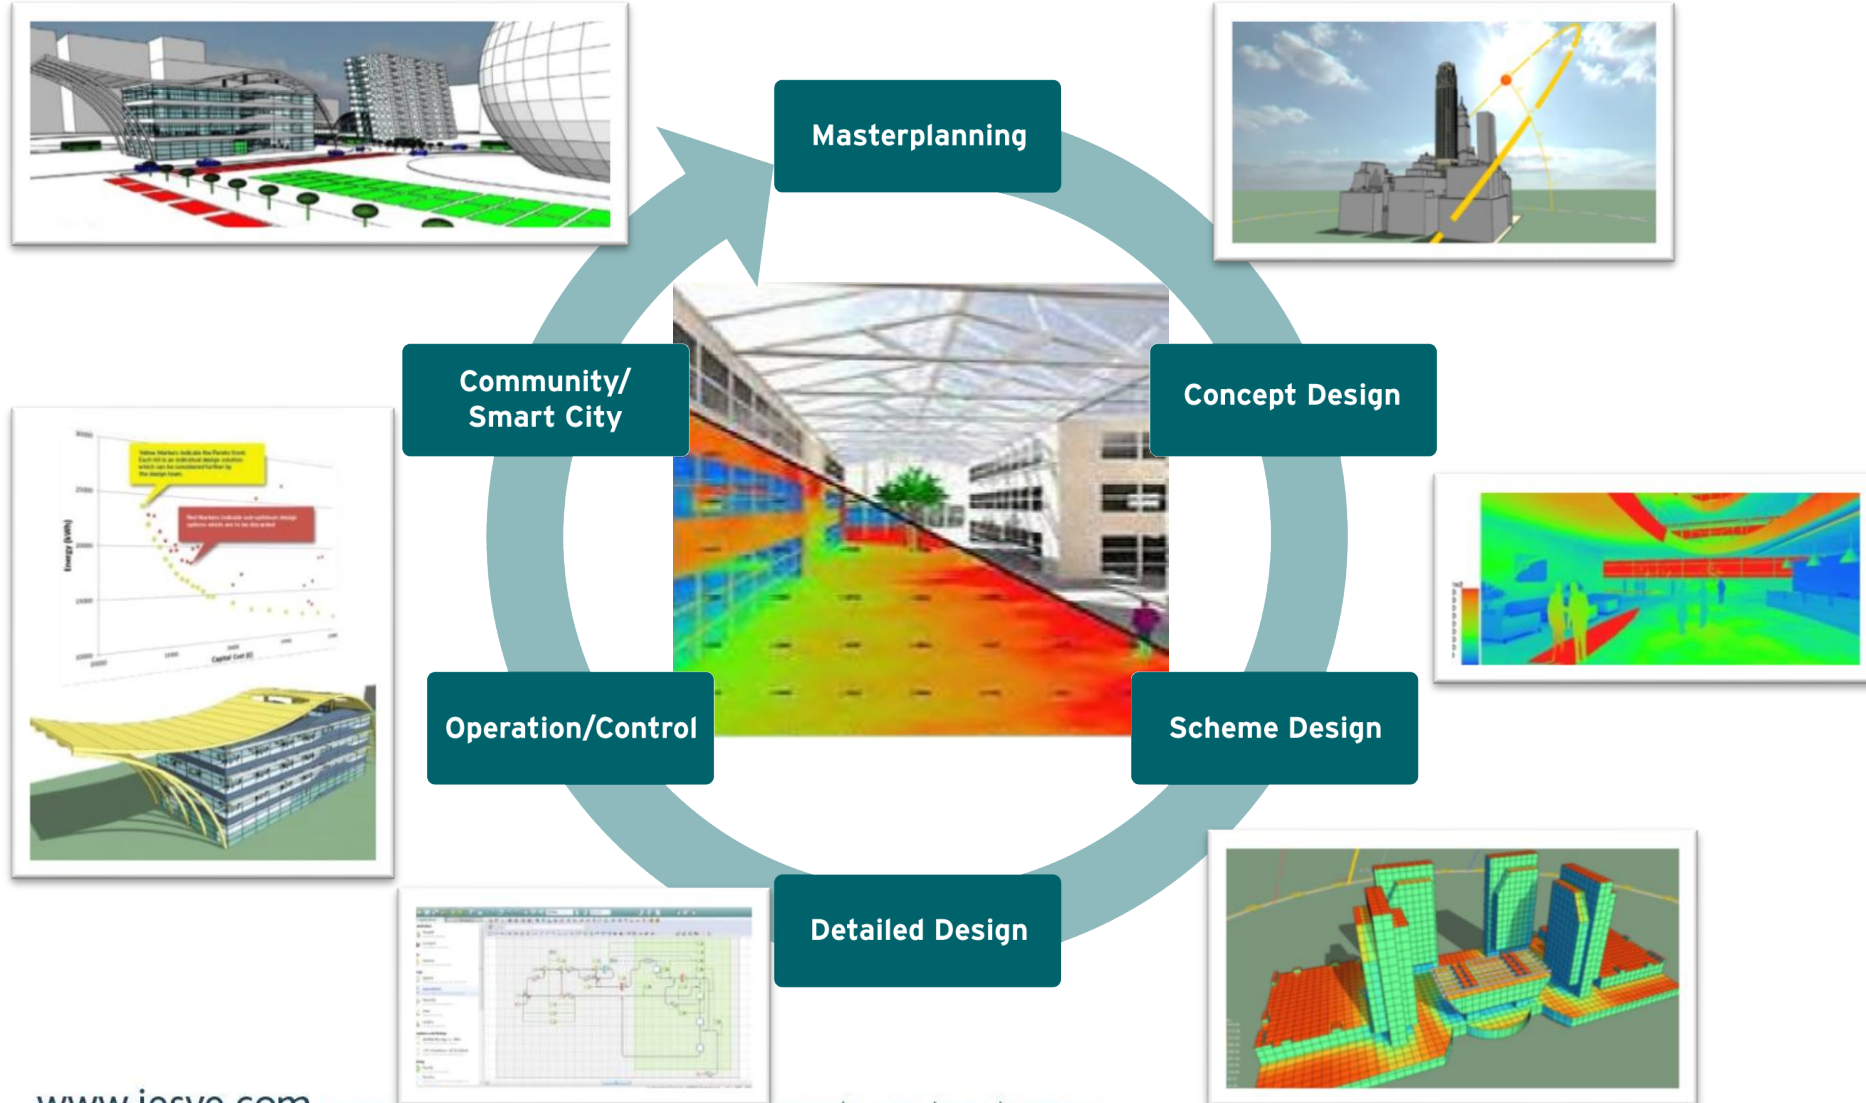

Our History

Global thought leaders in **quantifying and qualifying sustainability and efficiency through measurement, simulation and analytics**. We enhance our customers' triple bottom line by reducing energy costs and carbon emissions of their buildings and helping them record their achievements. Our unique HUB process is transforming building operation by providing the best decision-support information for our clients.

A Global IES Network

The Smart Community Lifecycle (SCL)

The IES Process

Sustainability for the Building Lifecycle

EARLY STAGE DETAILED DESIGN

- Unique configuration of analysis tools
- Technology proven worldwide
- Single 3D model approach

Research & Development

Projects Overview

 = uses Web-based sim/calcs

Smart Community Lifecycle (SCL)

Masterplanning & EcoDistricts

Model Build

Masterplanning & EcoDistricts

Model Visualization