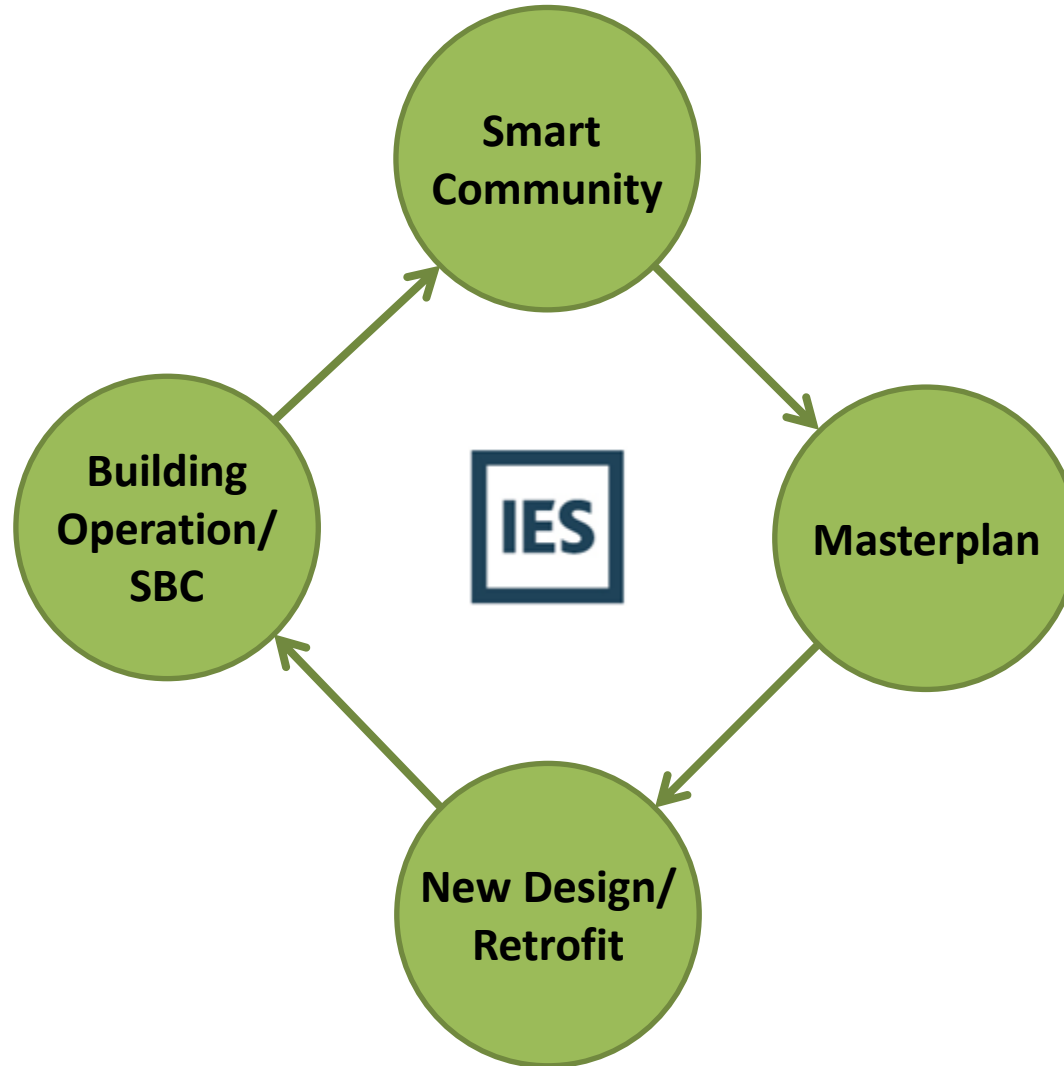

Our History

Global thought leaders in **quantifying and qualifying sustainability and efficiency through measurement, simulation and analytics**. We enhance our customers' triple bottom line by reducing energy costs and carbon emissions of their buildings and helping them record their achievements. Our unique HUB process is transforming building operation by providing the best decision-support information for our clients.

A Global IES Network

The Smart Community Lifecycle (SCL)

The IES Process

Sustainability for the Building Lifecycle

EARLY STAGE DETAILED DESIGN

- Unique configuration of analysis tools
- Technology proven worldwide
- Single 3D model approach

Research & Development

Projects Overview

 = uses Web-based sim/calcs

Smart Community Lifecycle (SCL)

Masterplanning & EcoDistricts

Model Build

Masterplanning & EcoDistricts

Model Visualization

City Masterplanning

Solar Intensity

City Masterplanning

Solar Intensity

Smart Community Lifecycle (SCL)

Comments & Questions?

www.iesve.com

Thank You!