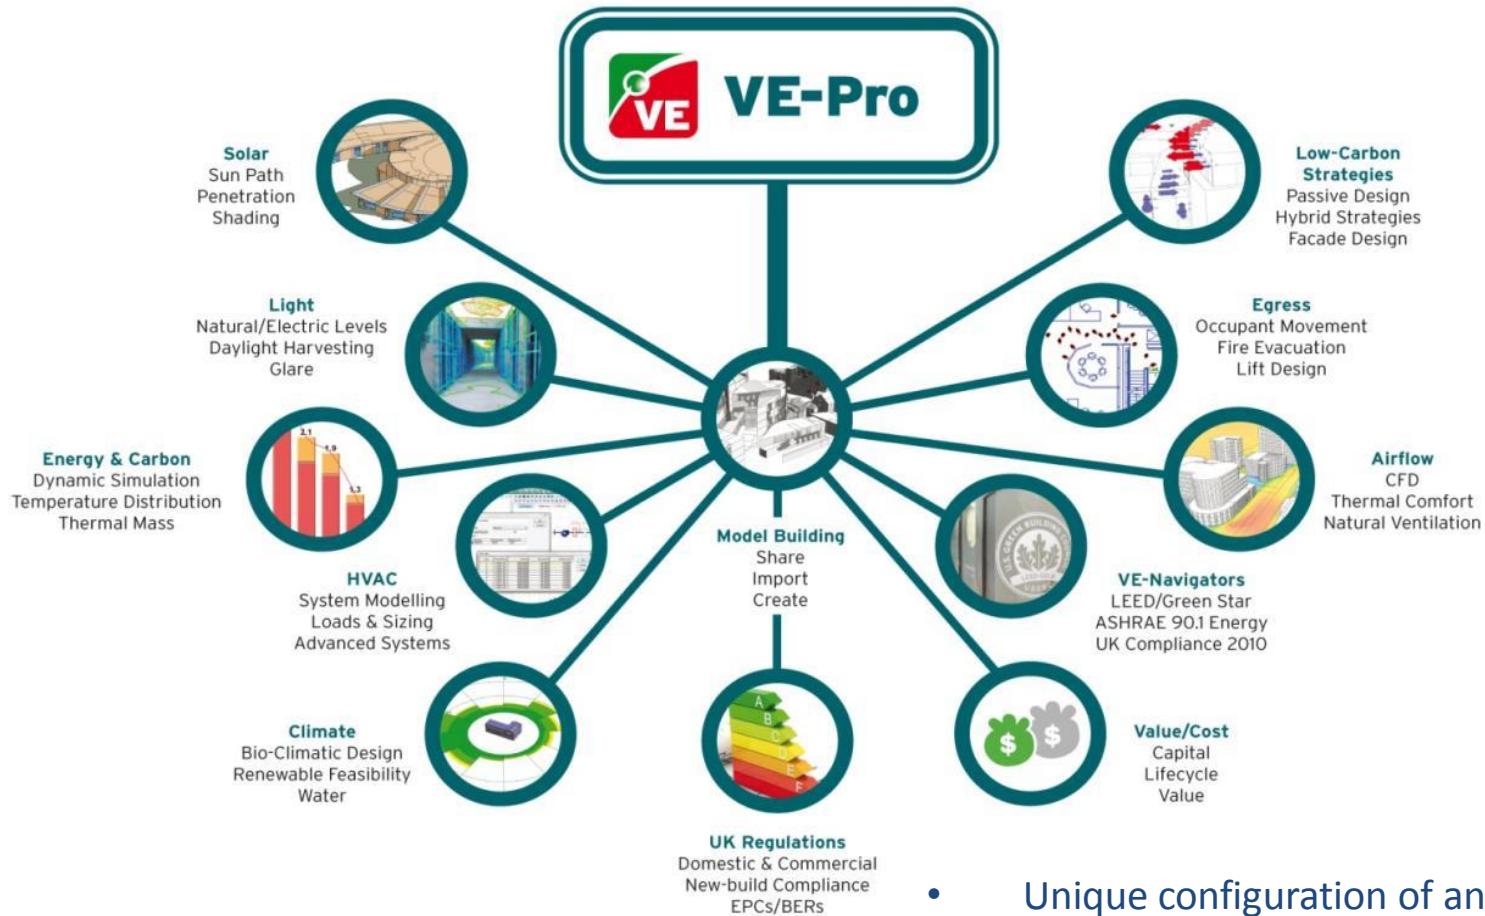

A Global IES Network

The Smart Community Lifecycle (SCL)

The IES Process

Sustainability for the Building Lifecycle

EARLY STAGE DETAILED DESIGN

- Unique configuration of analysis tools
- Technology proven worldwide
- Single 3D model approach

Research & Development

Projects Overview

 = uses Web-based sim/calcs

Smart Community Lifecycle (SCL)

Masterplanning & EcoDistricts

Model Build

Masterplanning & EcoDistricts

Model Visualization