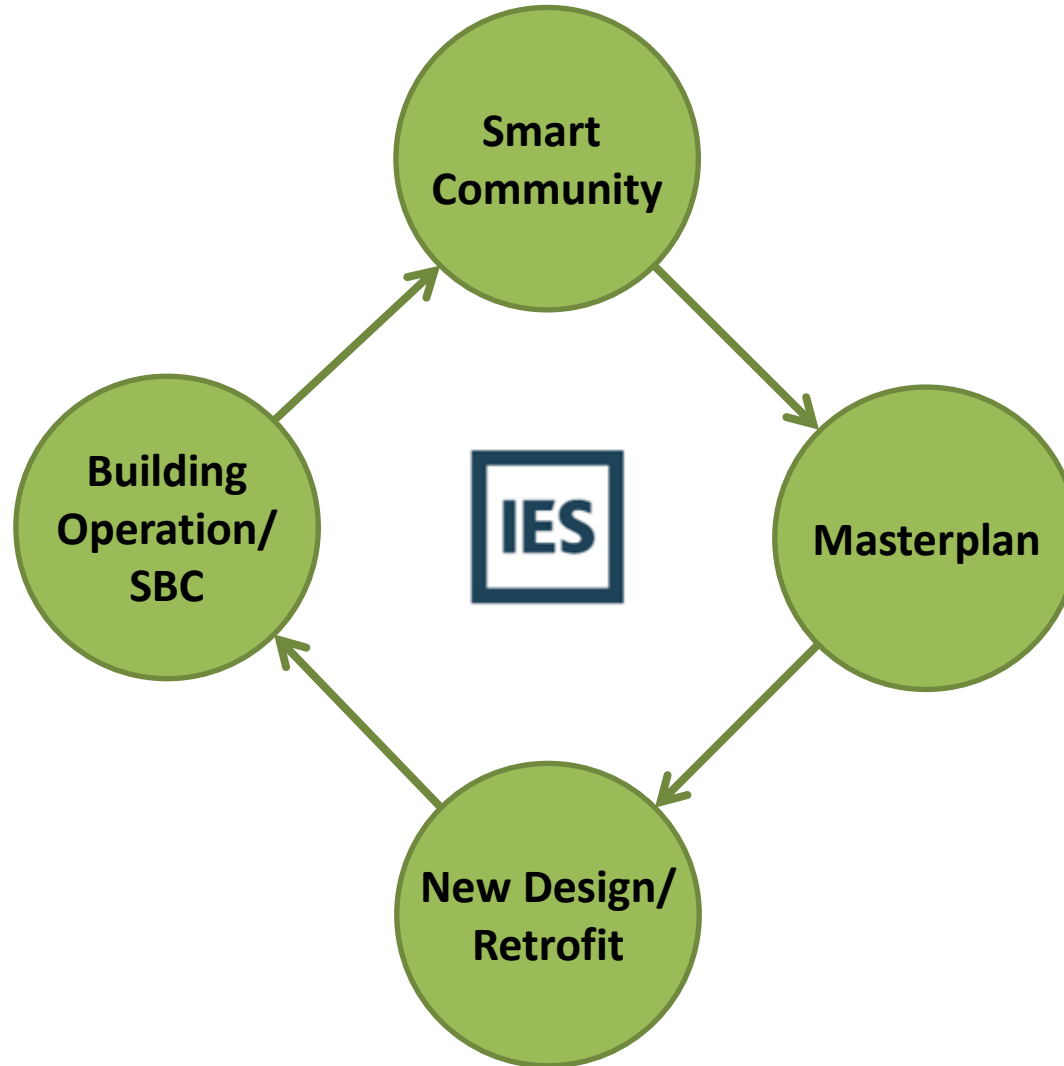

Our History

Global thought leaders in **quantifying and qualifying sustainability and efficiency through measurement, simulation and analytics**. We enhance our customers' triple bottom line by reducing energy costs and carbon emissions of their buildings and helping them record their achievements. Our unique HUB process is transforming building operation by providing the best decision-support information for our clients.

A Global IES Network

The Smart Community Lifecycle (SCL)

The IES Process

Sustainability for the Building Lifecycle

EARLY STAGE DETAILED DESIGN

- Unique configuration of analysis tools
- Technology proven worldwide
- Single 3D model approach

Research & Development

Projects Overview

 = uses Web-based sim/calcs

Smart Community Lifecycle (SCL)

Masterplanning & EcoDistricts

Model Build

Masterplanning & EcoDistricts

Model Visualization