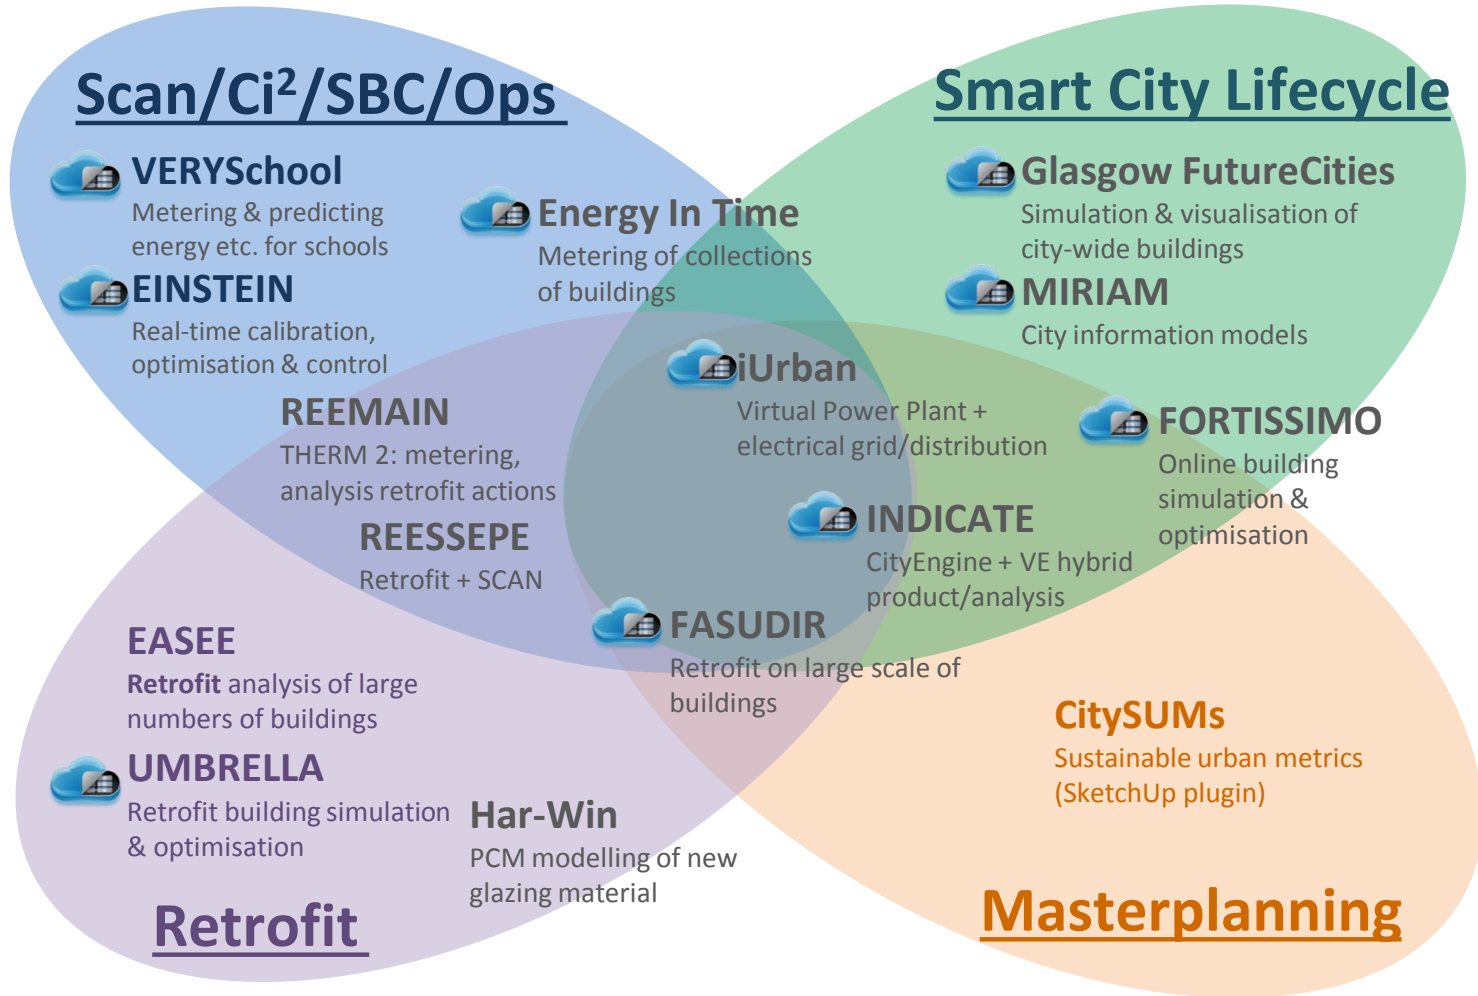

Our History

Global thought leaders in **quantifying and qualifying sustainability and efficiency through measurement, simulation and analytics**. We enhance our customers' triple bottom line by reducing energy costs and carbon emissions of their buildings and helping them record their achievements. Our unique HUB process is transforming building operation by providing the best decision-support information for our clients.

A Global IES Network

The Smart Community Lifecycle (SCL)

The IES Process

Sustainability for the Building Lifecycle

EARLY STAGE DETAILED DESIGN

- Unique configuration of analysis tools
- Technology proven worldwide
- Single 3D model approach

Research & Development

Projects Overview

 = uses Web-based sim/calcs

Smart Community Lifecycle (SCL)

Masterplanning & EcoDistricts

Model Build

Masterplanning & EcoDistricts

Model Visualization