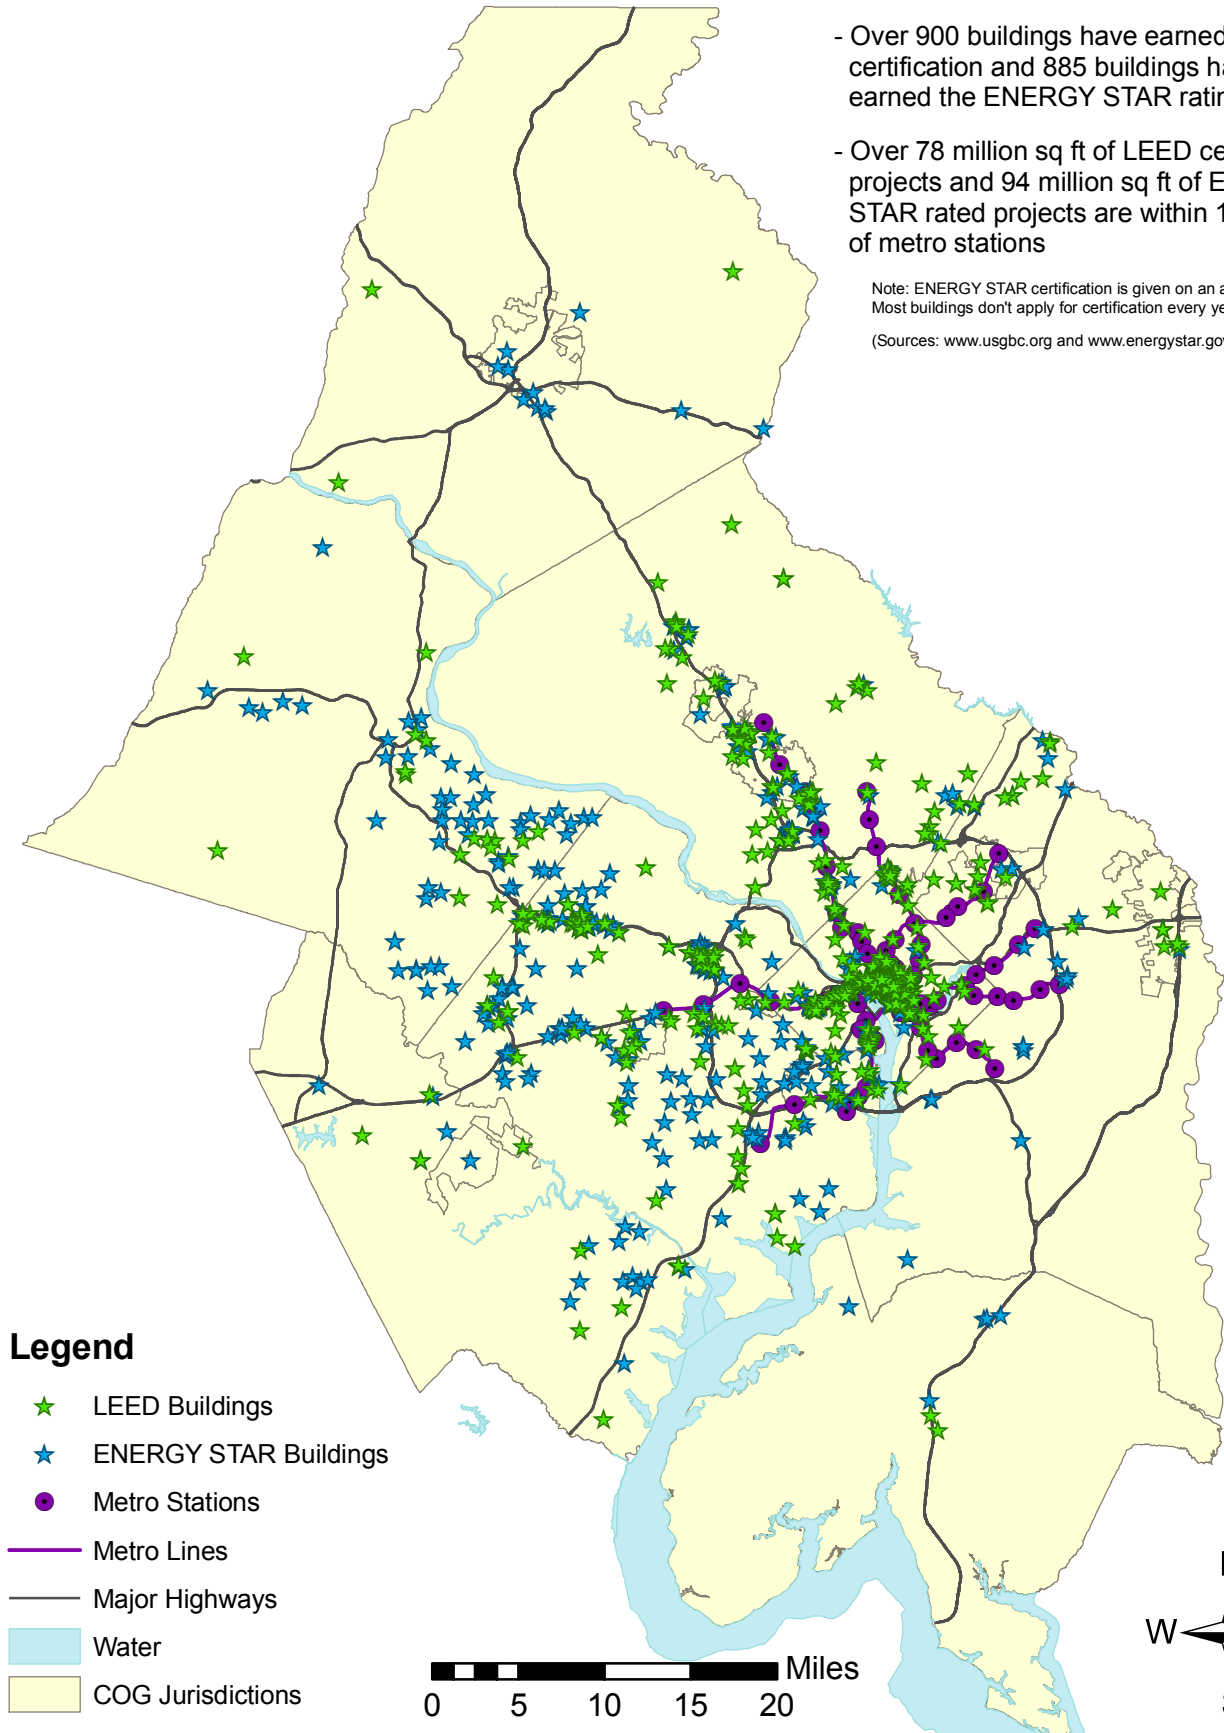

National Capital Region LEED and ENERGY STAR Buildings Map

- Over 900 buildings have earned LEED certification and 885 buildings have earned the ENERGY STAR rating
- Over 78 million sq ft of LEED certified projects and 94 million sq ft of ENERGY STAR rated projects are within 1/2 mile of metro stations

Note: ENERGY STAR certification is given on an annual basis. Most buildings don't apply for certification every year.

(Sources: www.usgbc.org and www.energystar.gov)

Legend

- ★ LEED Buildings
- ★ ENERGY STAR Buildings
- Metro Stations
- Metro Lines
- Major Highways
- Water
- COG Jurisdictions

0 5 10 15 20 Miles