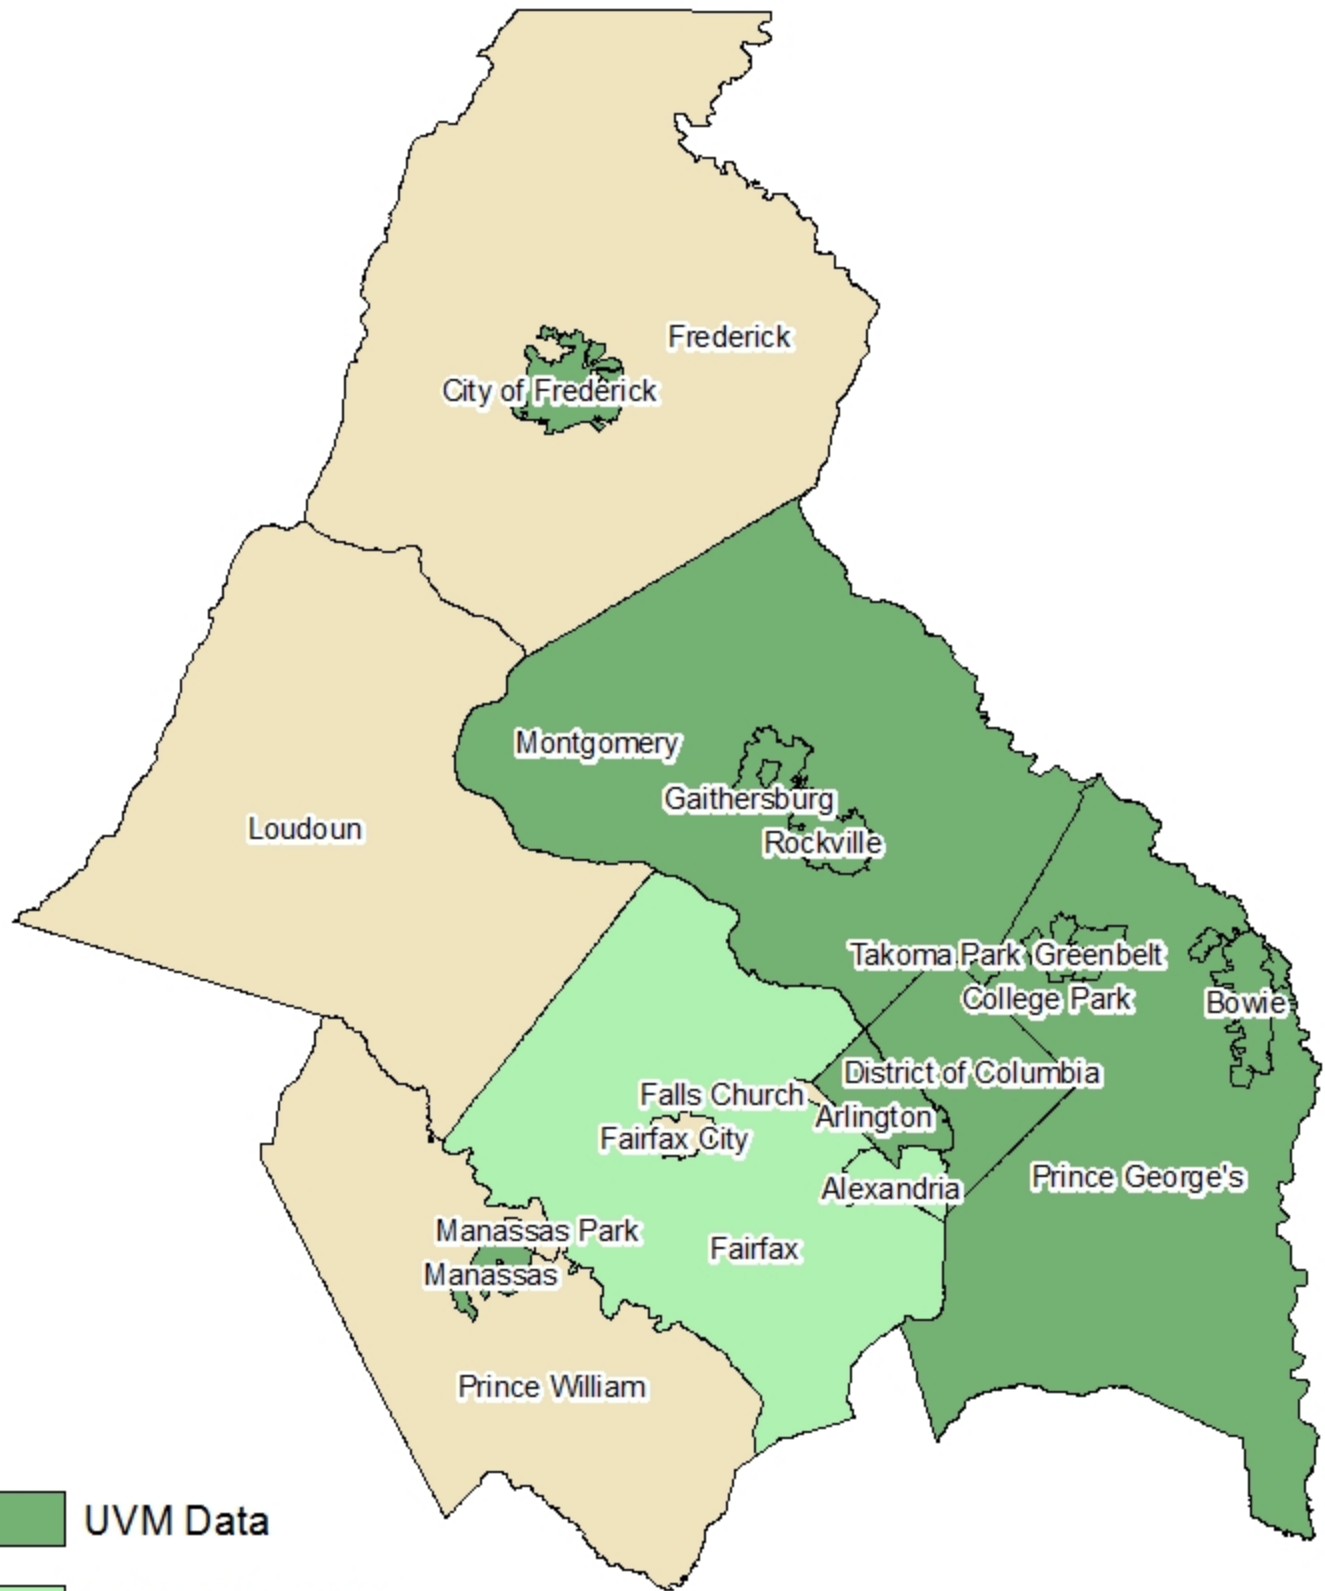

Existing Regional Tree Canopy Data

-  UVM Data
-  VA Tech Data/Other
-  No Data/Unknown

November, 2011