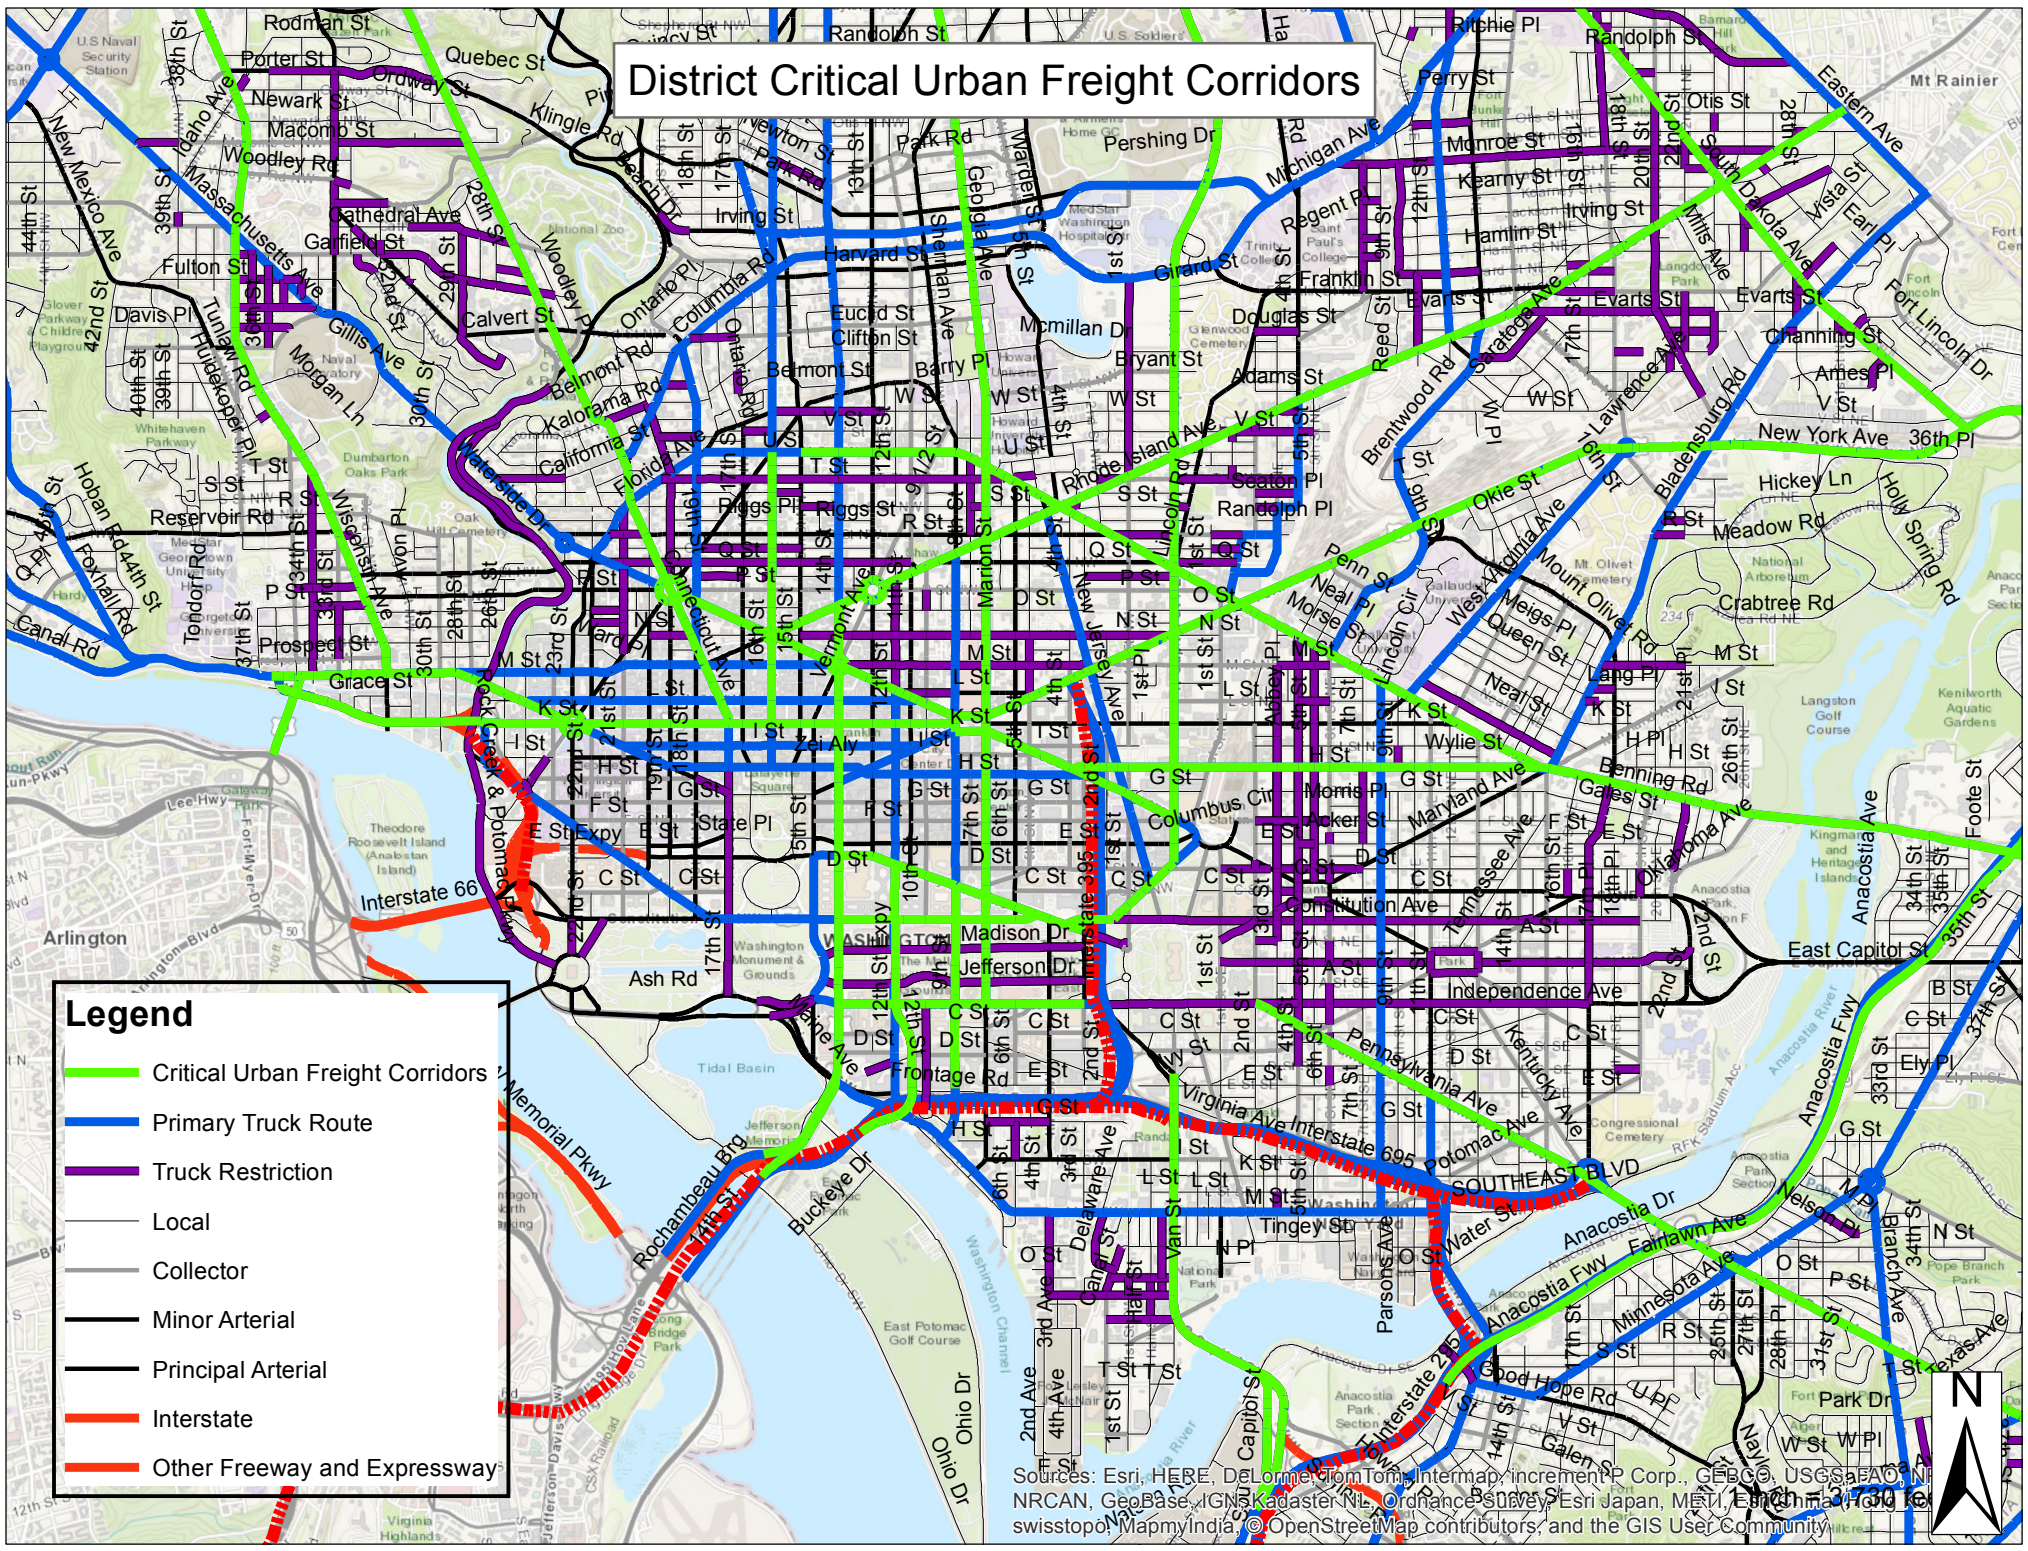

District Critical Urban Freight Corridors

Legend

- Critical Urban Freight Corridors
- Primary Truck Route
- Truck Restriction
- Local
- Collector
- Minor Arterial
- Principal Arterial
- Interstate
- Other Freeway and Expressway

Sources: Esri, HERE, DeLorme, TomTom, Intermap, increment P Corp., GEBCO, USGS, AeroGRID, IGN, Esri, Mapbox, Swisstopo, MapmyIndia, © OpenStreetMap contributors, and the GIS User Community