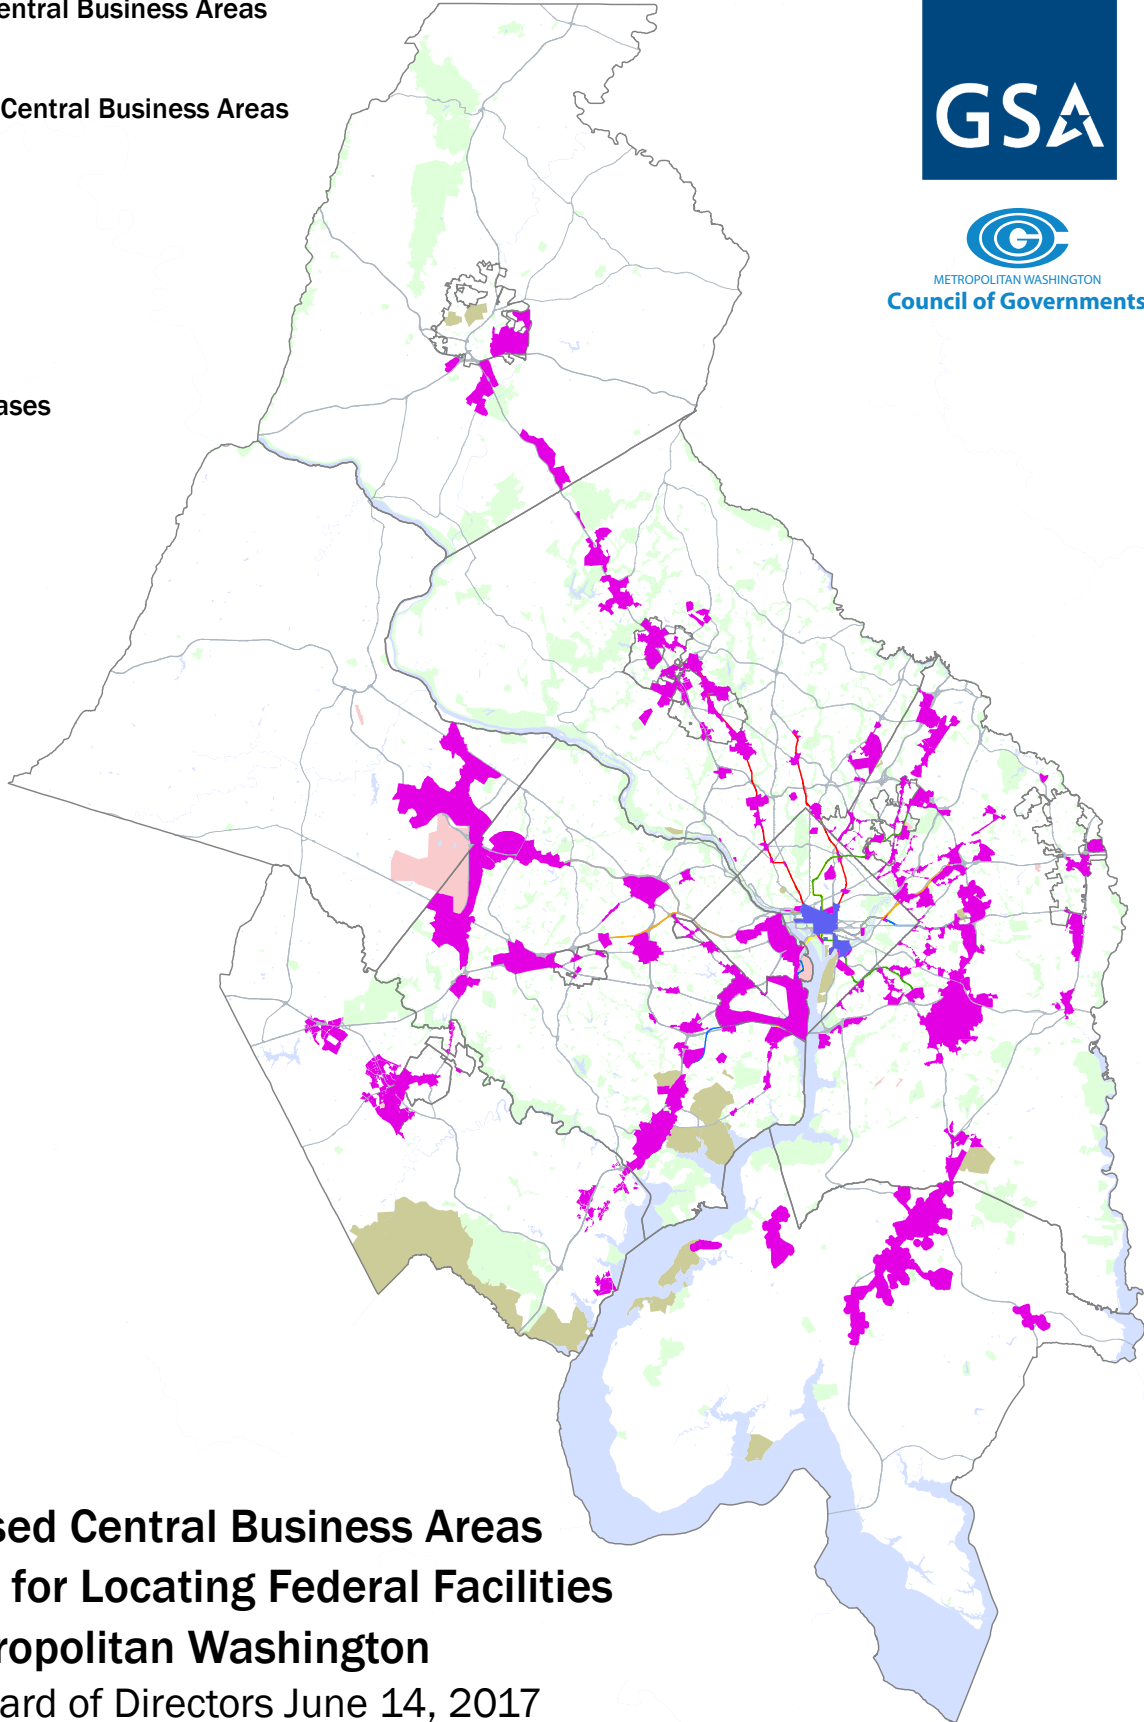

Existing Central Business Areas

Proposed Central Business Areas

Parks

Airports

Military Bases

# Proposed Central Business Areas (CBAs) for Locating Federal Facilities in Metropolitan Washington

COG Board of Directors June 14, 2017