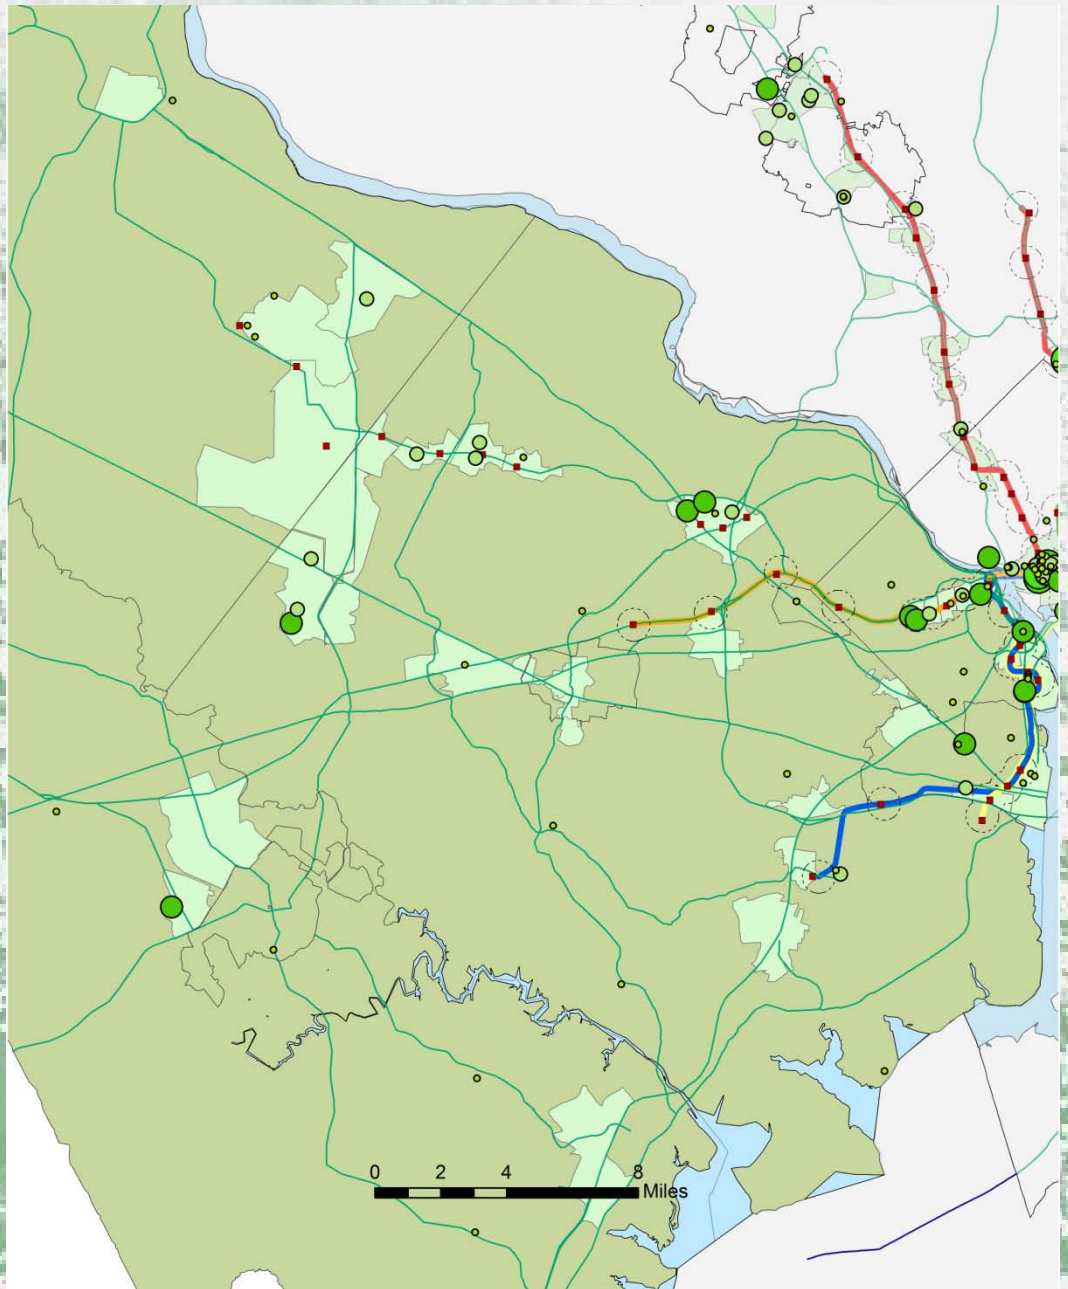

Virginia

- 59 LEED certified projects
- 6.6 million square feet of LEED certified projects
- 41 Projects in Regional Activity Centers
- T.C. Williams High School was the largest project