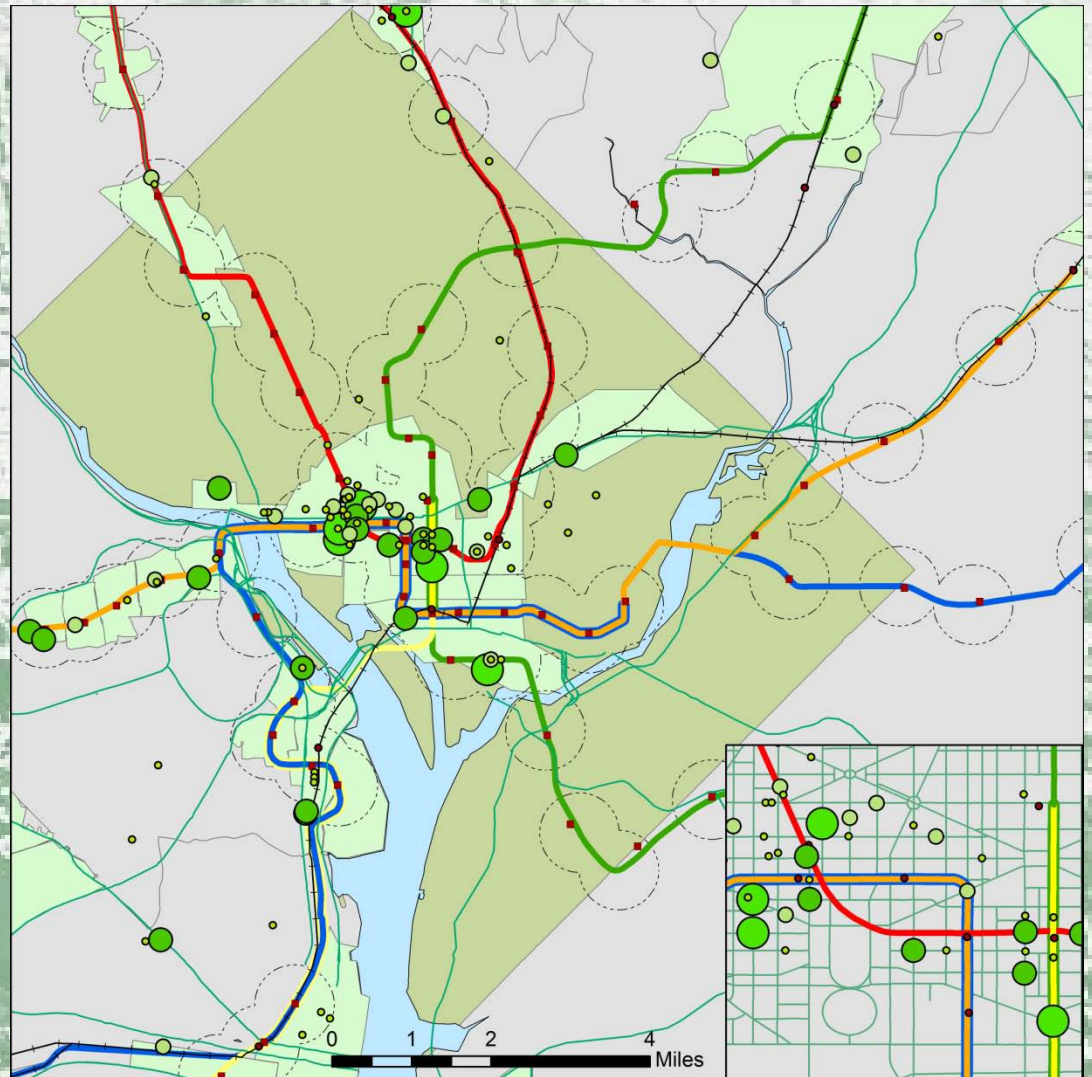

The District of Columbia

- 72 LEED certified projects
- 12.5 million square feet of LEED certified projects
- 64 Projects in Regional Activity Centers
- The International Monetary Fund Center was the largest project