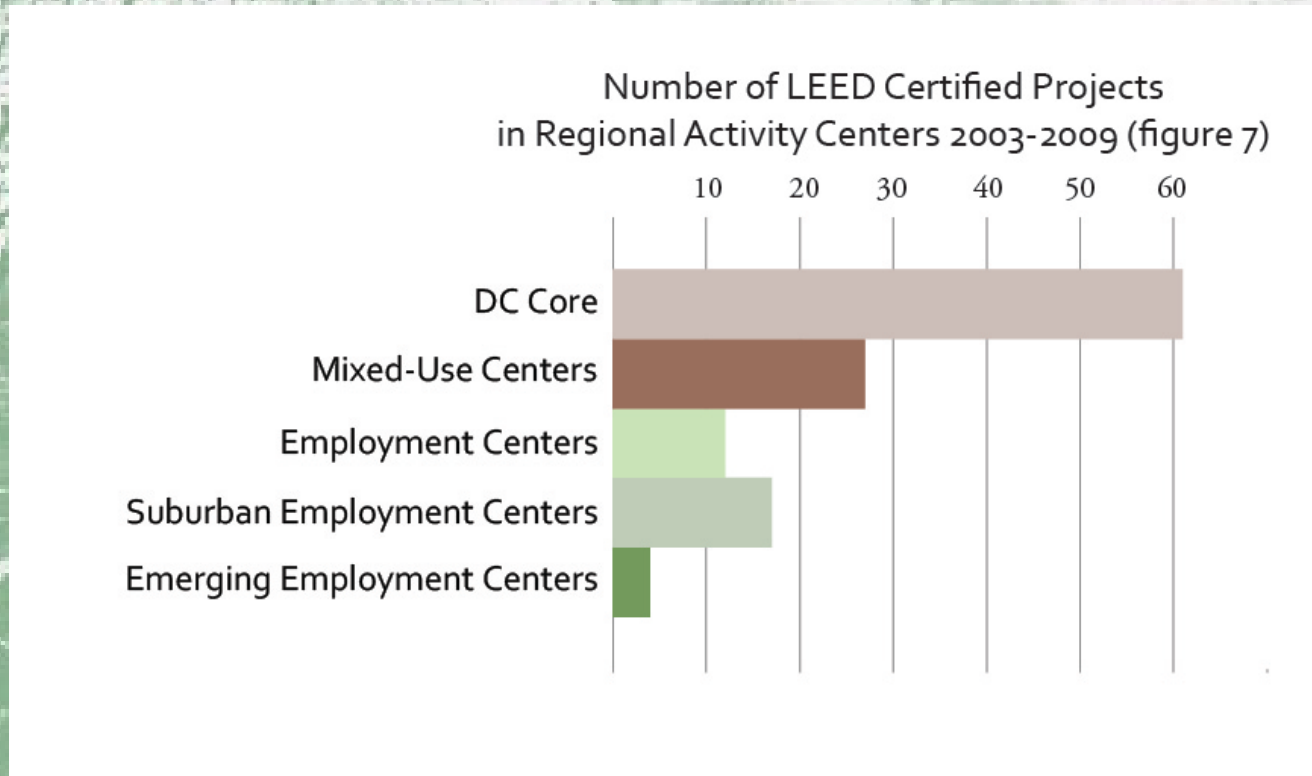

## Number of LEED certified Projects by Rating System

# LEED certification

- **84%** of LEED certified projects certified between 2003 and 2009 were LEED Silver or higher
- Gold and Silver certifications were most common in Metropolitan Washington

# Regional Activity Center Type

- LEED certified projects are most common in DC core and Mixed-Use centers
- LEED projects tend to be located in well established commercial areas

# The District of Columbia

- 72 LEED certified projects
- 12.5 million square feet of LEED certified projects
- 64 Projects in Regional Activity Centers
- The International Monetary Fund Center was the largest project