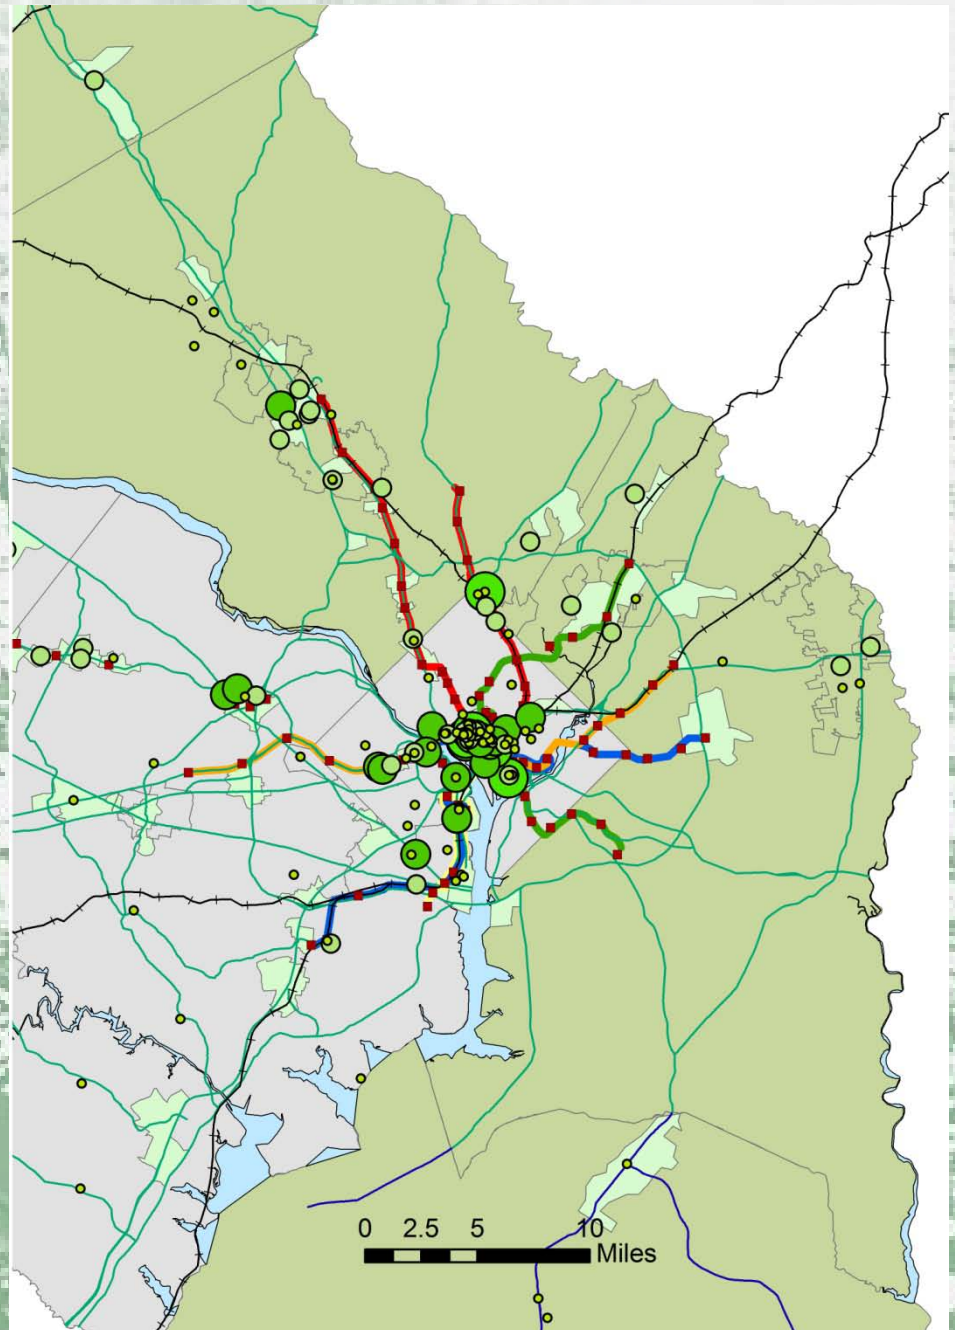

Maryland

- 40 LEED certified projects
- 3.8 million square feet of LEED certified projects
- 15 Projects in Regional Activity Centers
- The Discovery Communications Global Headquarters building was the largest project