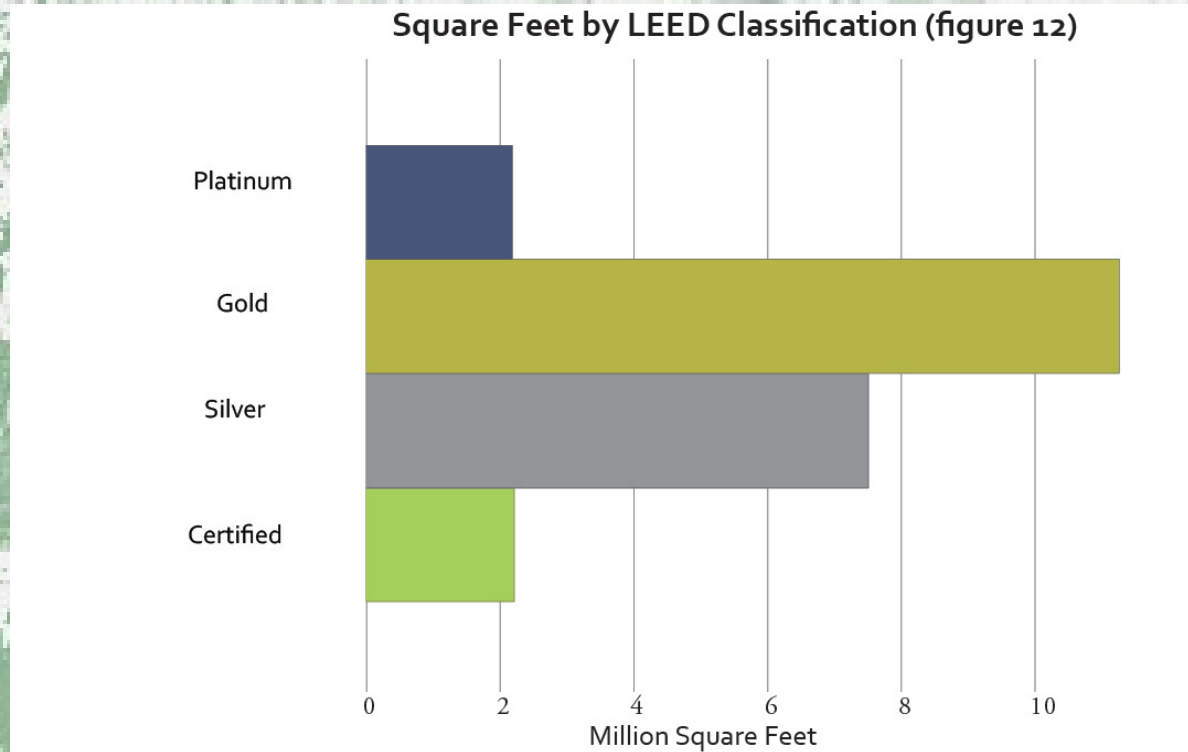

LEED certification

- **84%** of LEED certified projects certified between 2003 and 2009 were LEED Silver or higher
- Gold and Silver certifications were most common in Metropolitan Washington