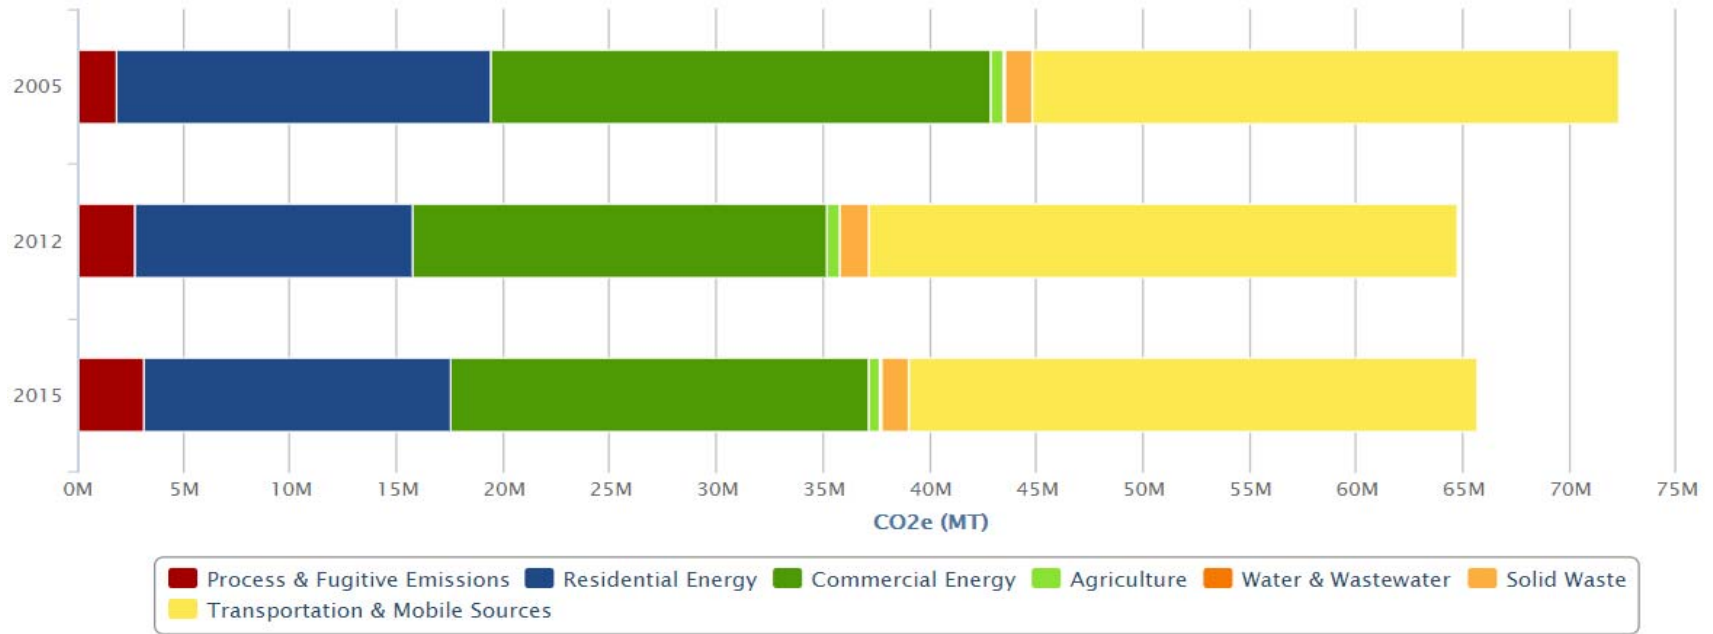

DRAFT FOR REVIEW ONLY - PLEASE DO NOT SHARE OR CITE

COMMUNITY GREENHOUSE GAS INVENTORY

GREENHOUSE GAS TRENDS CHART - METROPOLITAN WASHINGTON

Metropolitan Washington greenhouse gas emissions decreased by 10% from 2005 to 2015.

Source: ClearPath output

Note: ClearPath is an online greenhouse gas inventory tool. ClearPath is a product of ICLEI - Local Governments for Sustainability.