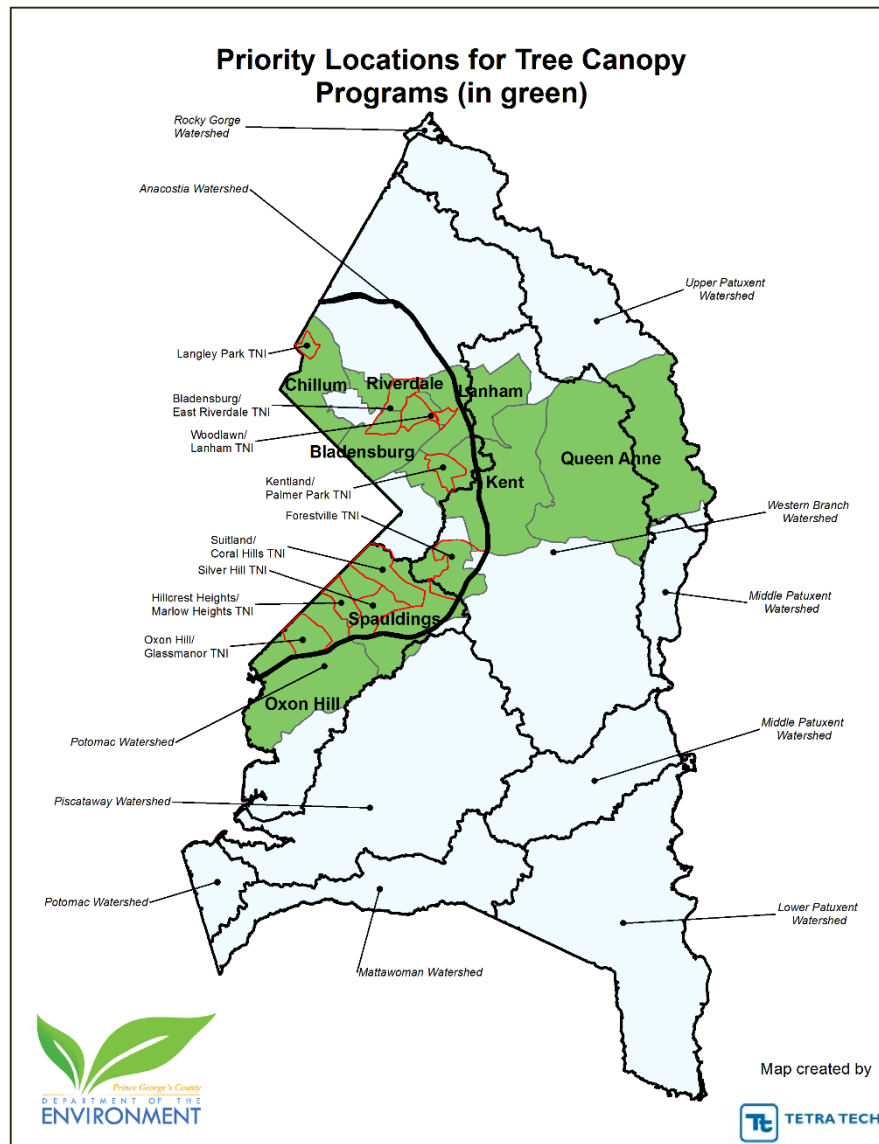

Welcome to your

**DEPARTMENT OF THE
ENVIRONMENT**

DEPARTMENT OF THE ENVIRONMENT

Tree Canopy for Environmental Justice

Prince George's County Greening Our Urban Communities

- **Goal:** Increase tree canopy to reduce stormwater pollution, increase wildlife habitat and improve air quality and community health with emphasis on underserved communities

High Priority Locations

Highly impervious areas with high pollutant loads and low tree canopy coverage with emphasis on Transforming Neighborhood Initiative (TNI) areas and other underserved communities

Actions: Programs to Increase Canopy

The Prince George's County Stormwater Stewardship grants provide funds to increase tree canopy on private property, in the Transforming Neighborhood Initiative (TNI) areas and other underserved communities. Areas with low tree canopy are preferred.

Provides funds to communities and local municipalities to plant native trees and shrubs in public and common areas to learn proper planting and care.

Environmental and Public Health

Data and Mapping

Community Health