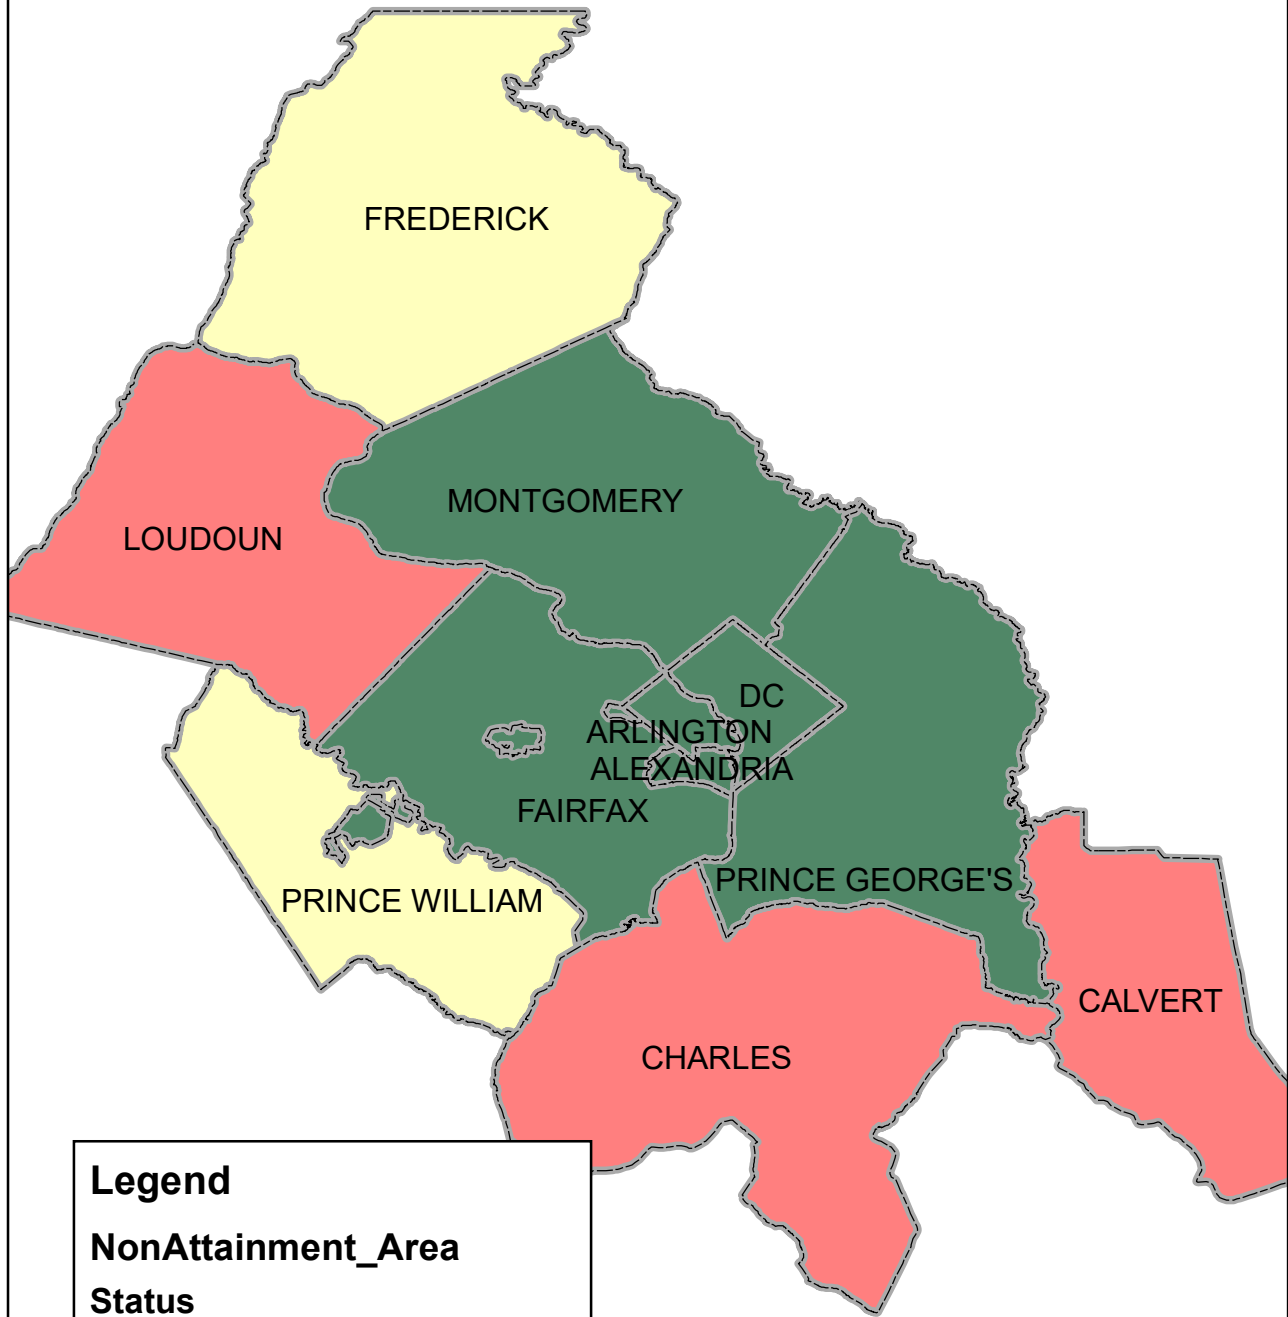

Bike Routing Map Project Status

Legend

NonAttainment_Area

Status

-  Complete
-  Not started. Data is available.
-  Not started. No data.

Author: Ross L. Edgar
15-June-2018