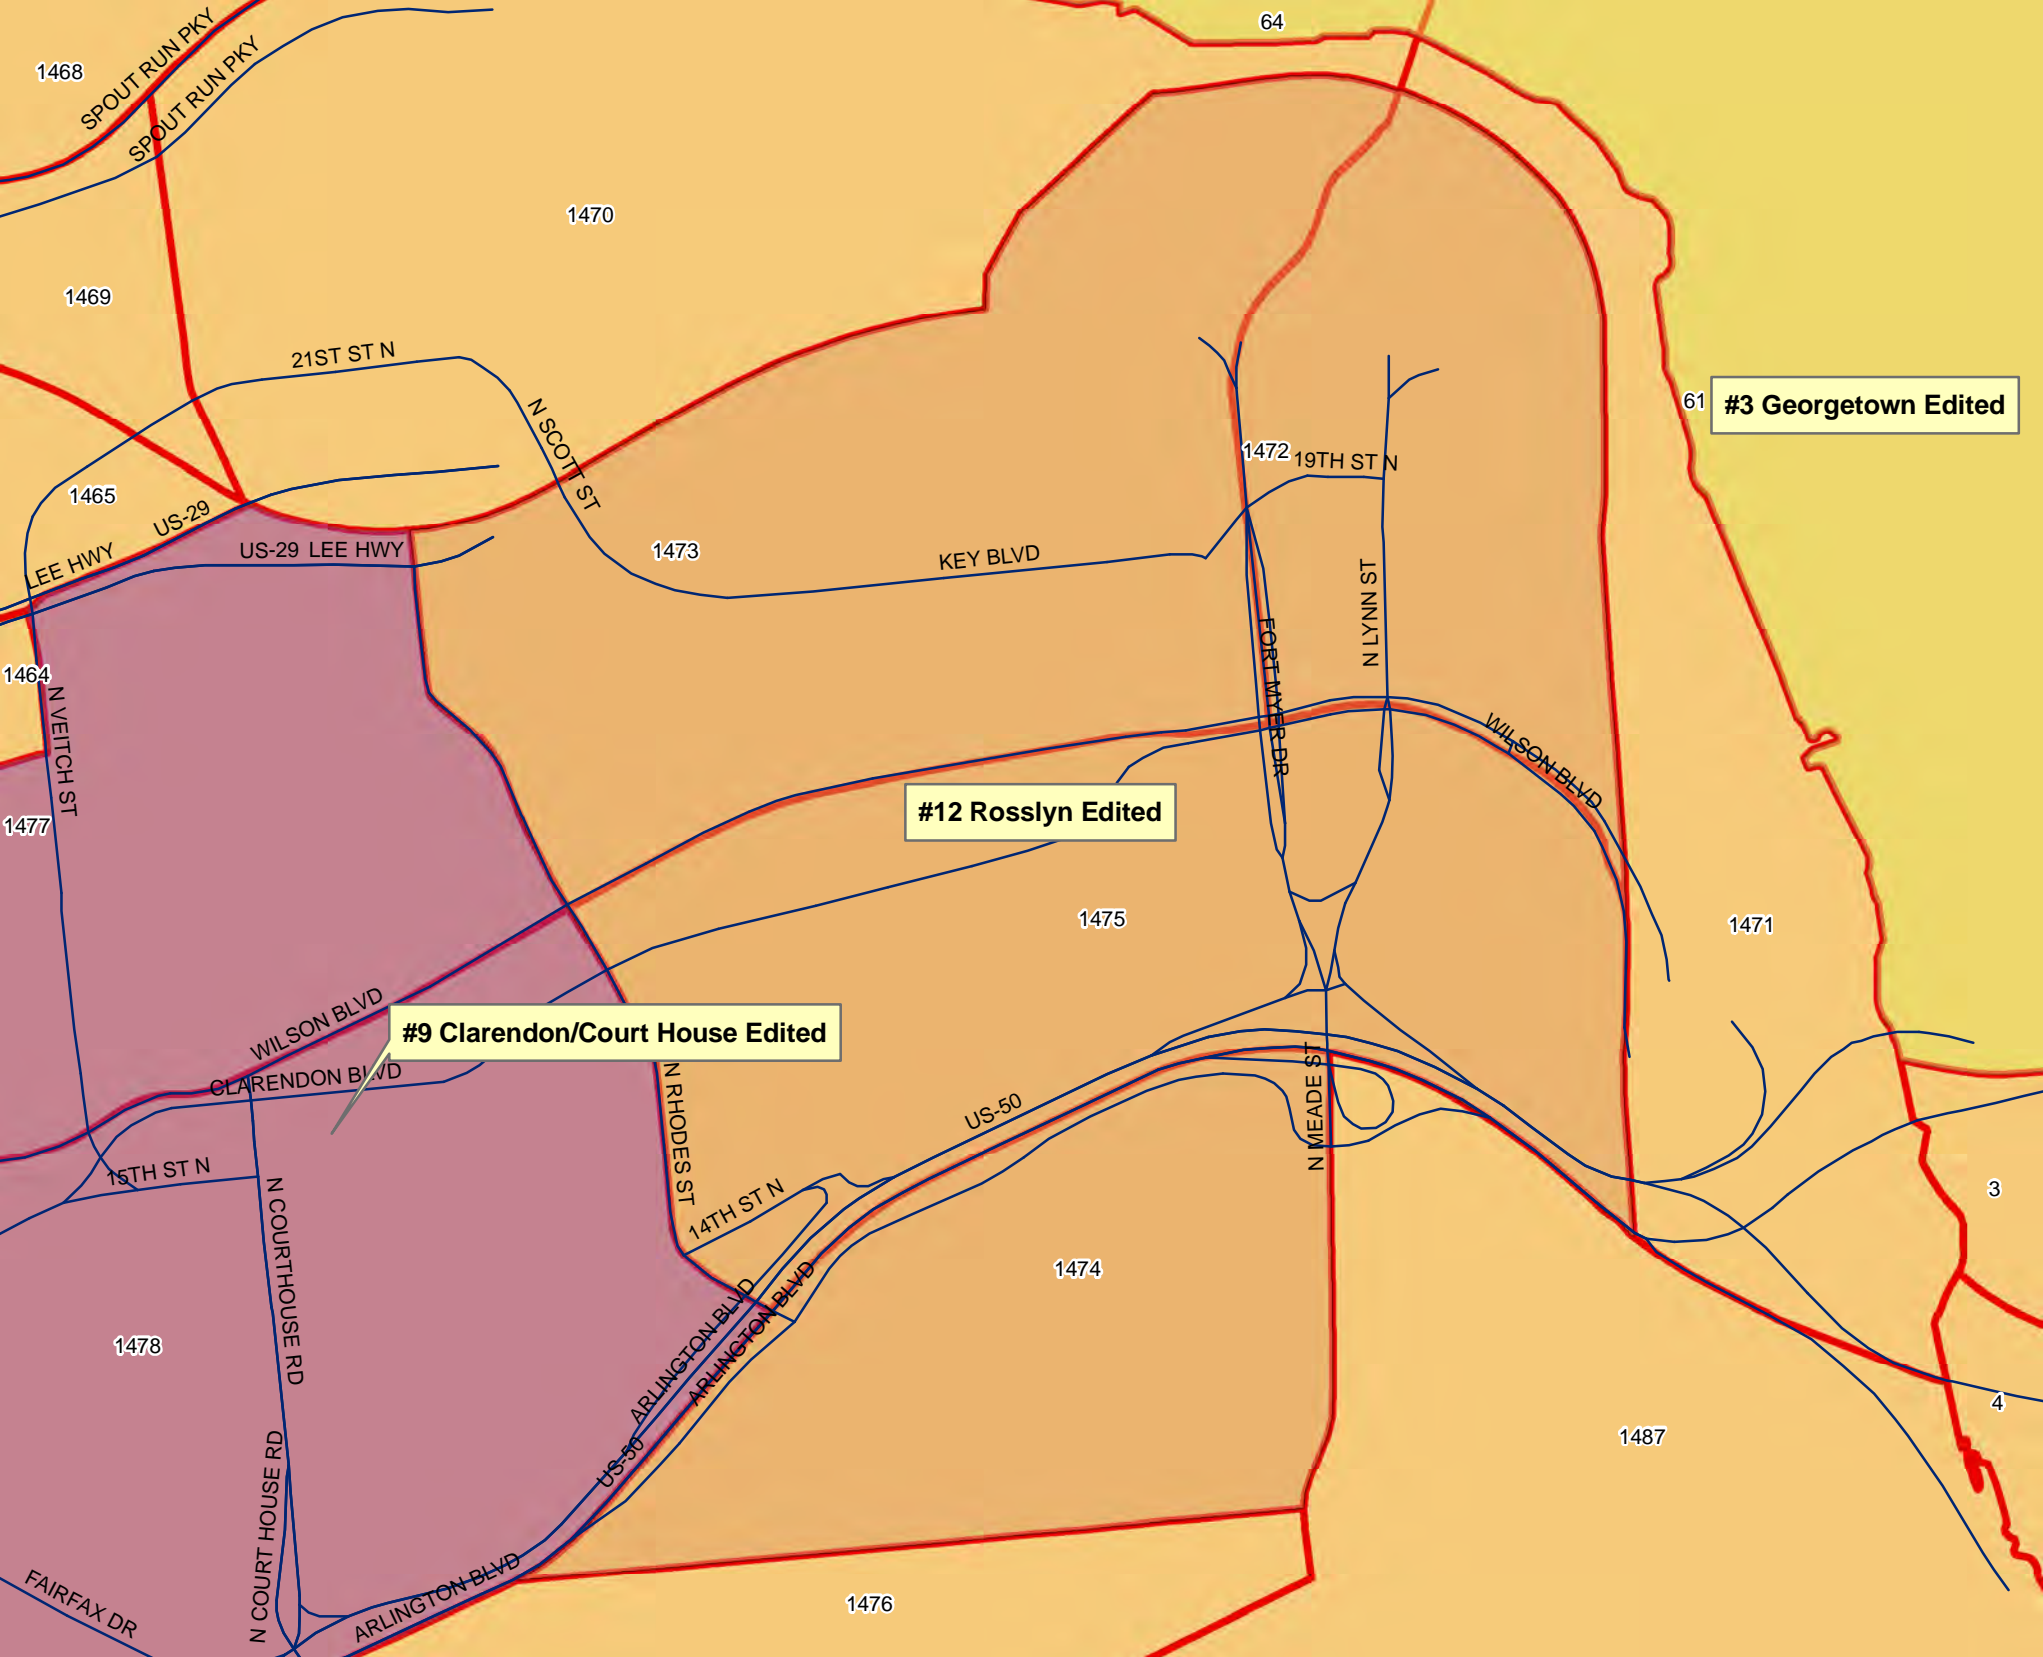

BOUNDARY CHANNEL DR

GEORGE WASHINGTON MEMORIAL PKY

GW PKY

6

#9 Clarendon/Court House

#12 Rosslyn

#3 Georgetown Edited

#12 Rosslyn Edited