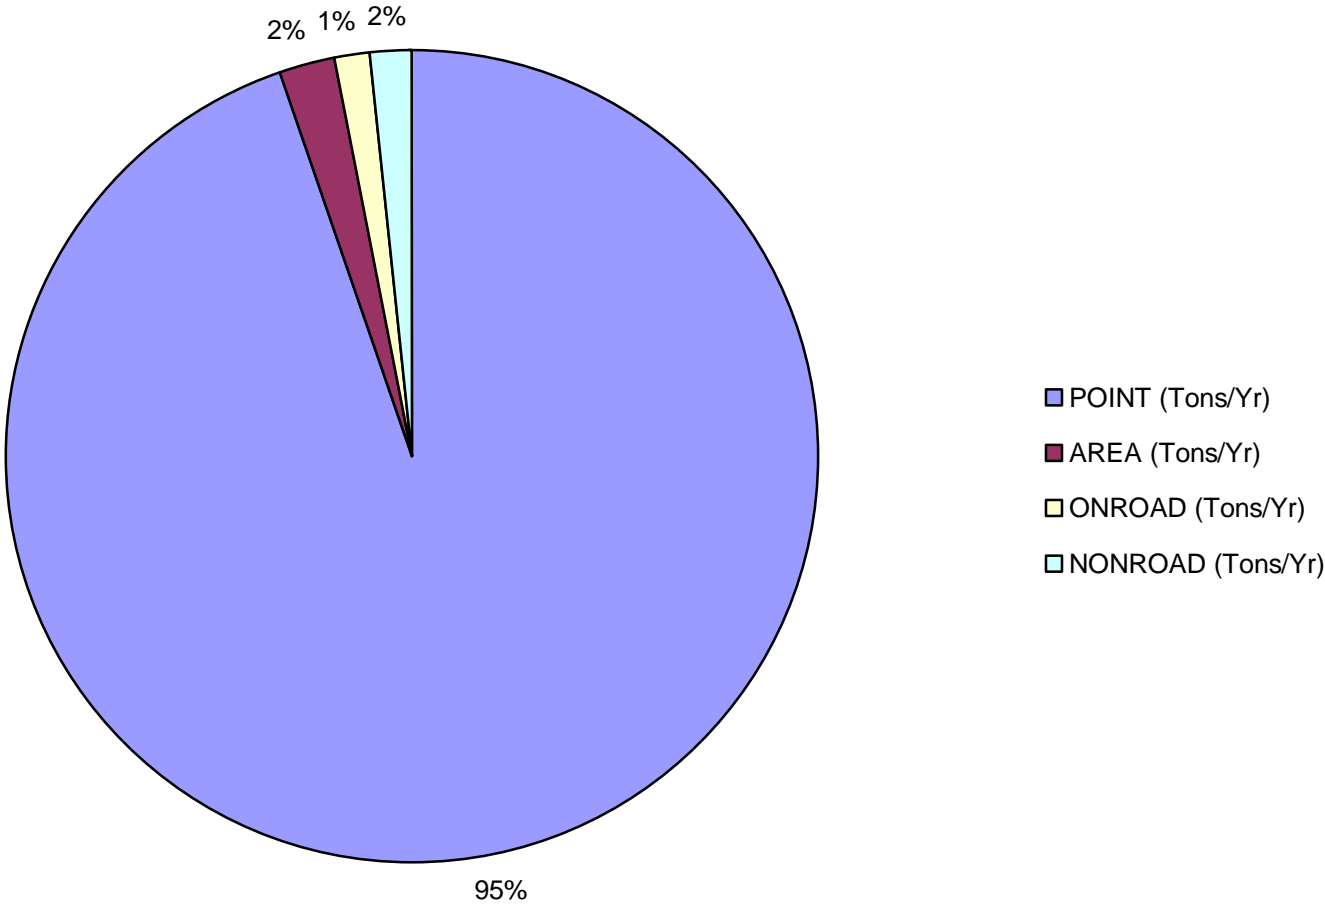

**NOx Totals by Source Category
Washington, DC-MD-VA Region
2002 Inventory**

- POINT (Tons/Yr)
- AREA (Tons/Yr)
- ONROAD (Tons/Yr)
- NONROAD (Tons/Yr)

**SO2 Totals by Source Category
Washington, DC-MD-VA Region
2002 Inventory**