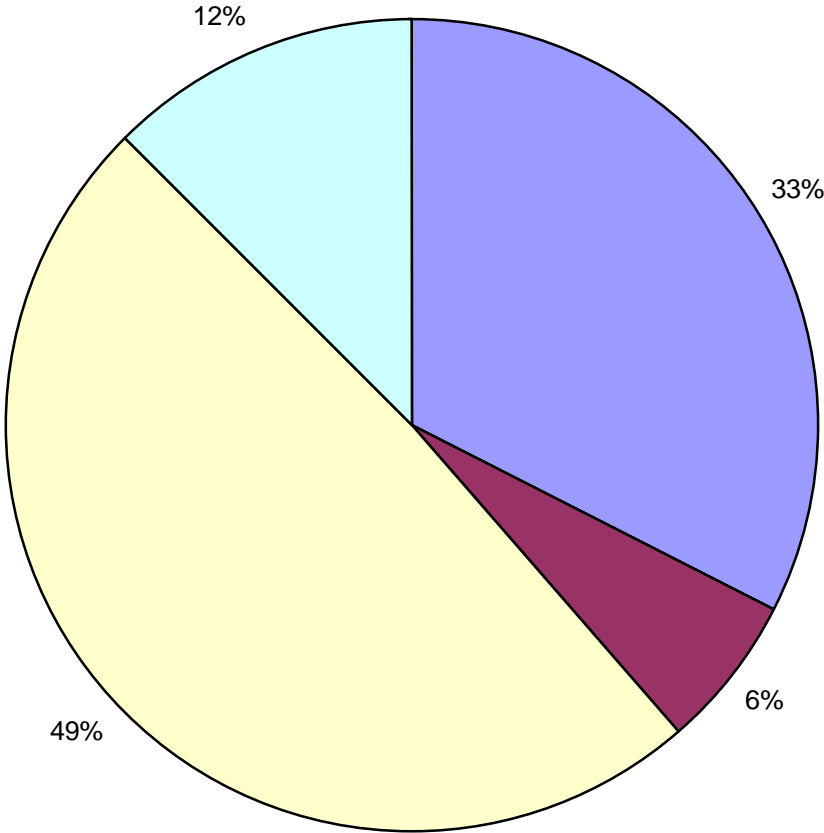

**NOx Totals by Source Category
Washington, DC-MD-VA Region
2002 Inventory**

- POINT (Tons/Yr)
- AREA (Tons/Yr)
- ONROAD (Tons/Yr)
- NONROAD (Tons/Yr)

**SO2 Totals by Source Category
Washington, DC-MD-VA Region
2002 Inventory**