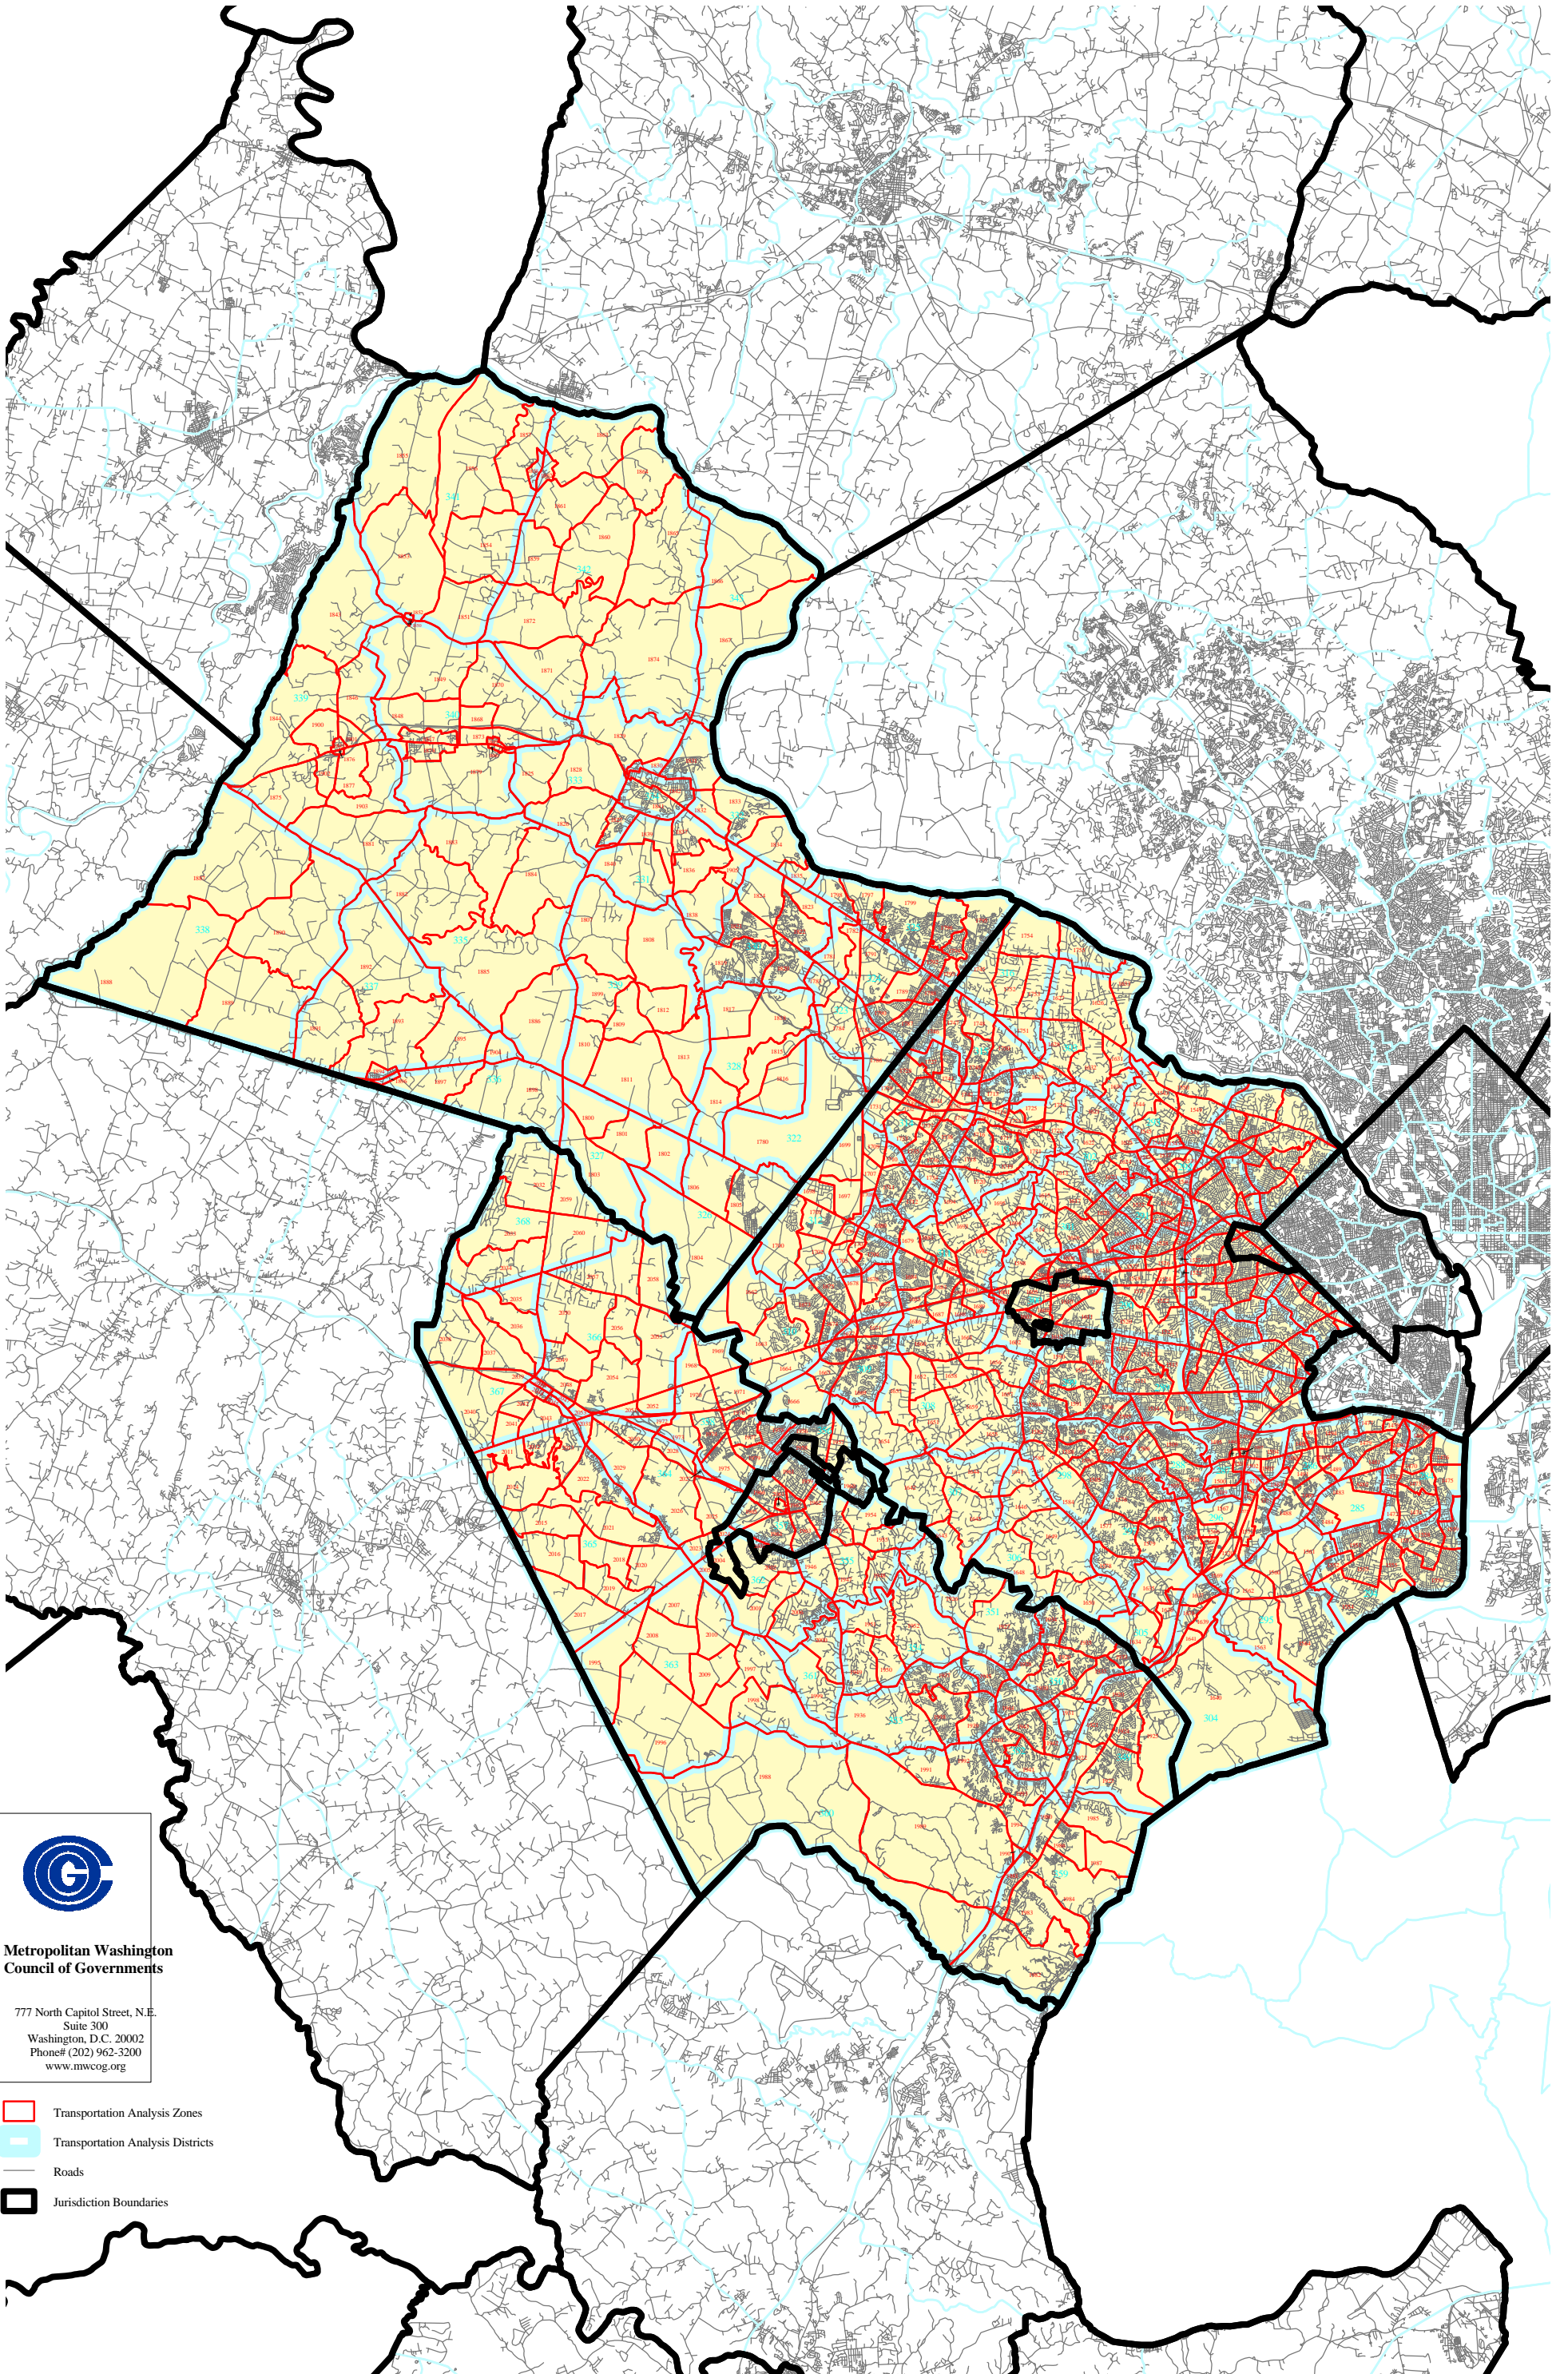

Transportation Analysis Zones and Districts (2191 Zone System) Loudoun, Fairfax and Prince William Counties

**Metropolitan Washington
Council of Governments**
777 North Capitol Street, N.E.
Suite 300
Washington, D.C. 20002
Phone# (202) 962-3200
www.mwcog.org

-  Transportation Analysis Zones
-  Transportation Analysis Districts
-  Roads
-  Jurisdiction Boundaries