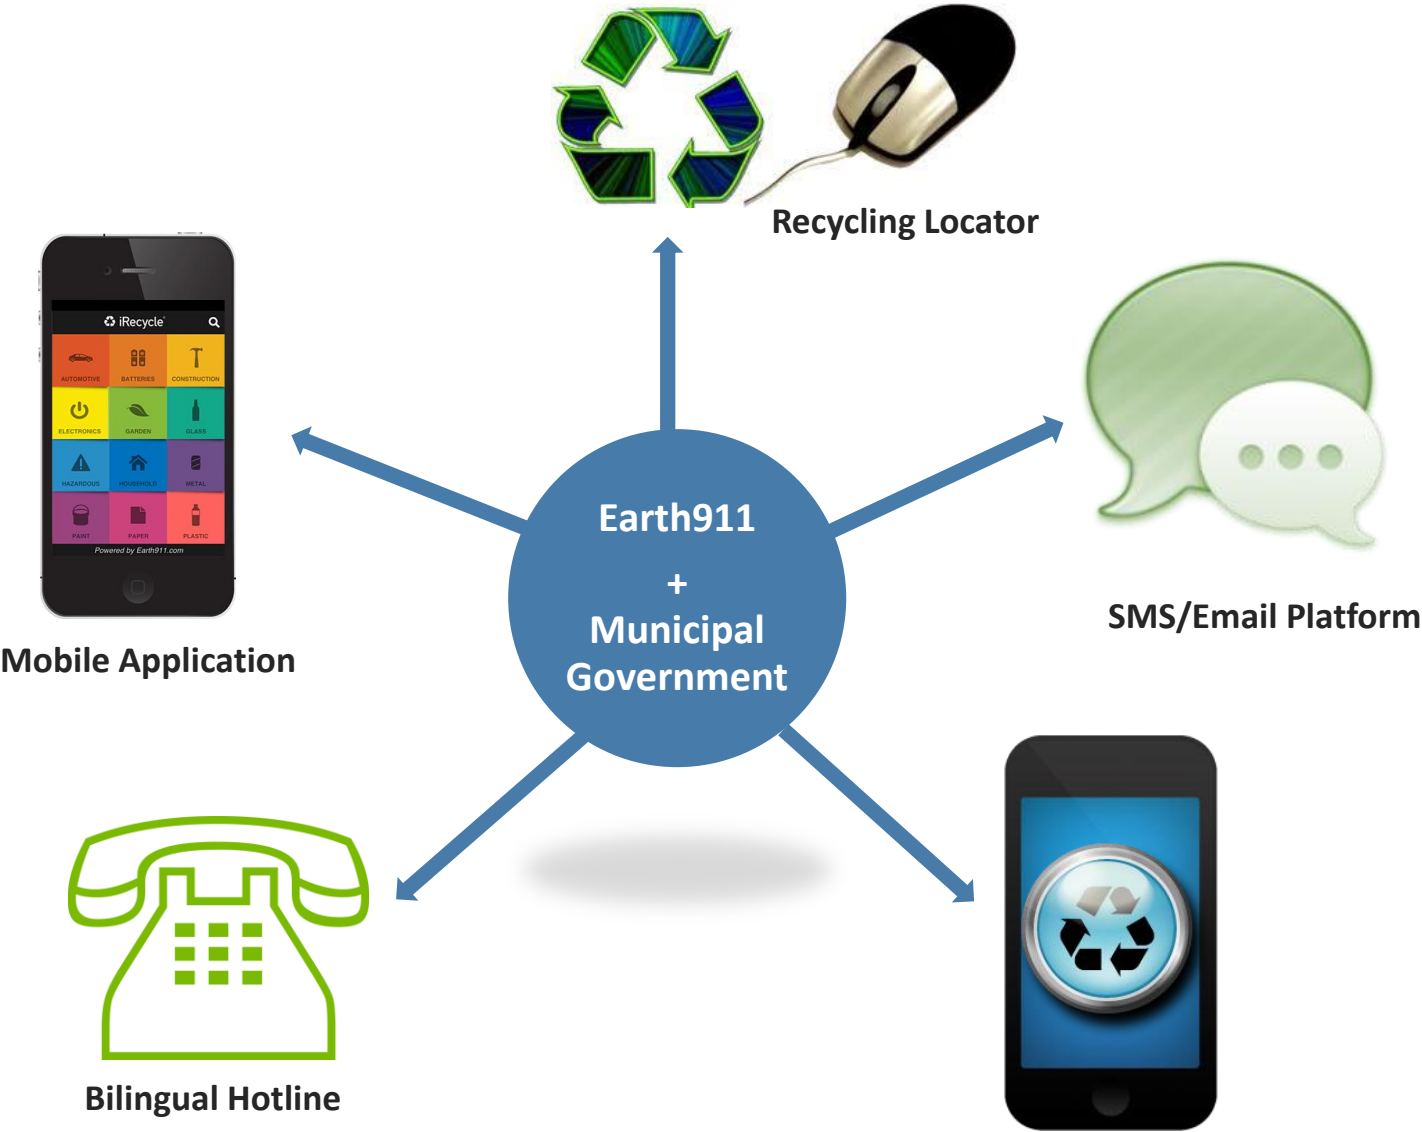

BRINGING RECYCLING COMMUNICATION INTO THE 21st CENTURY