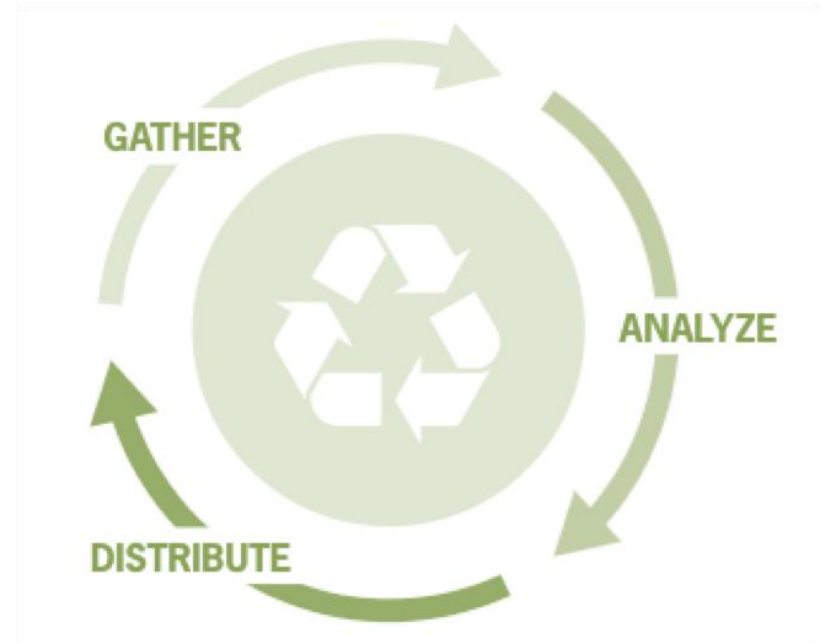

Presentation to the:
Metropolitan Washington Council of
Governments
May 23, 2013

Sandra Lewis
Earth911, Inc.

Earth911, Inc.

ABOUT EARTH911, INC.

- Founded 1991
- Focused on mapping and mobilizing U.S. recycling systems
- Multi-approach strategy with recycling location tools and lifestyle-based content outreach
- Results:
 - 1.6 Million unique recycling locations
 - 350+ materials
 - Geospatial analytics
 - Consumer engagement

EVOLVE WITH TECHNOLOGY

Don't forget that bulky waste collection is this Friday the 24th. Place bulky items on the curb by 6am Friday for pickup.

Mayor Stanton would like to thank you for recycling! For more information visit www.phoenix.gov.