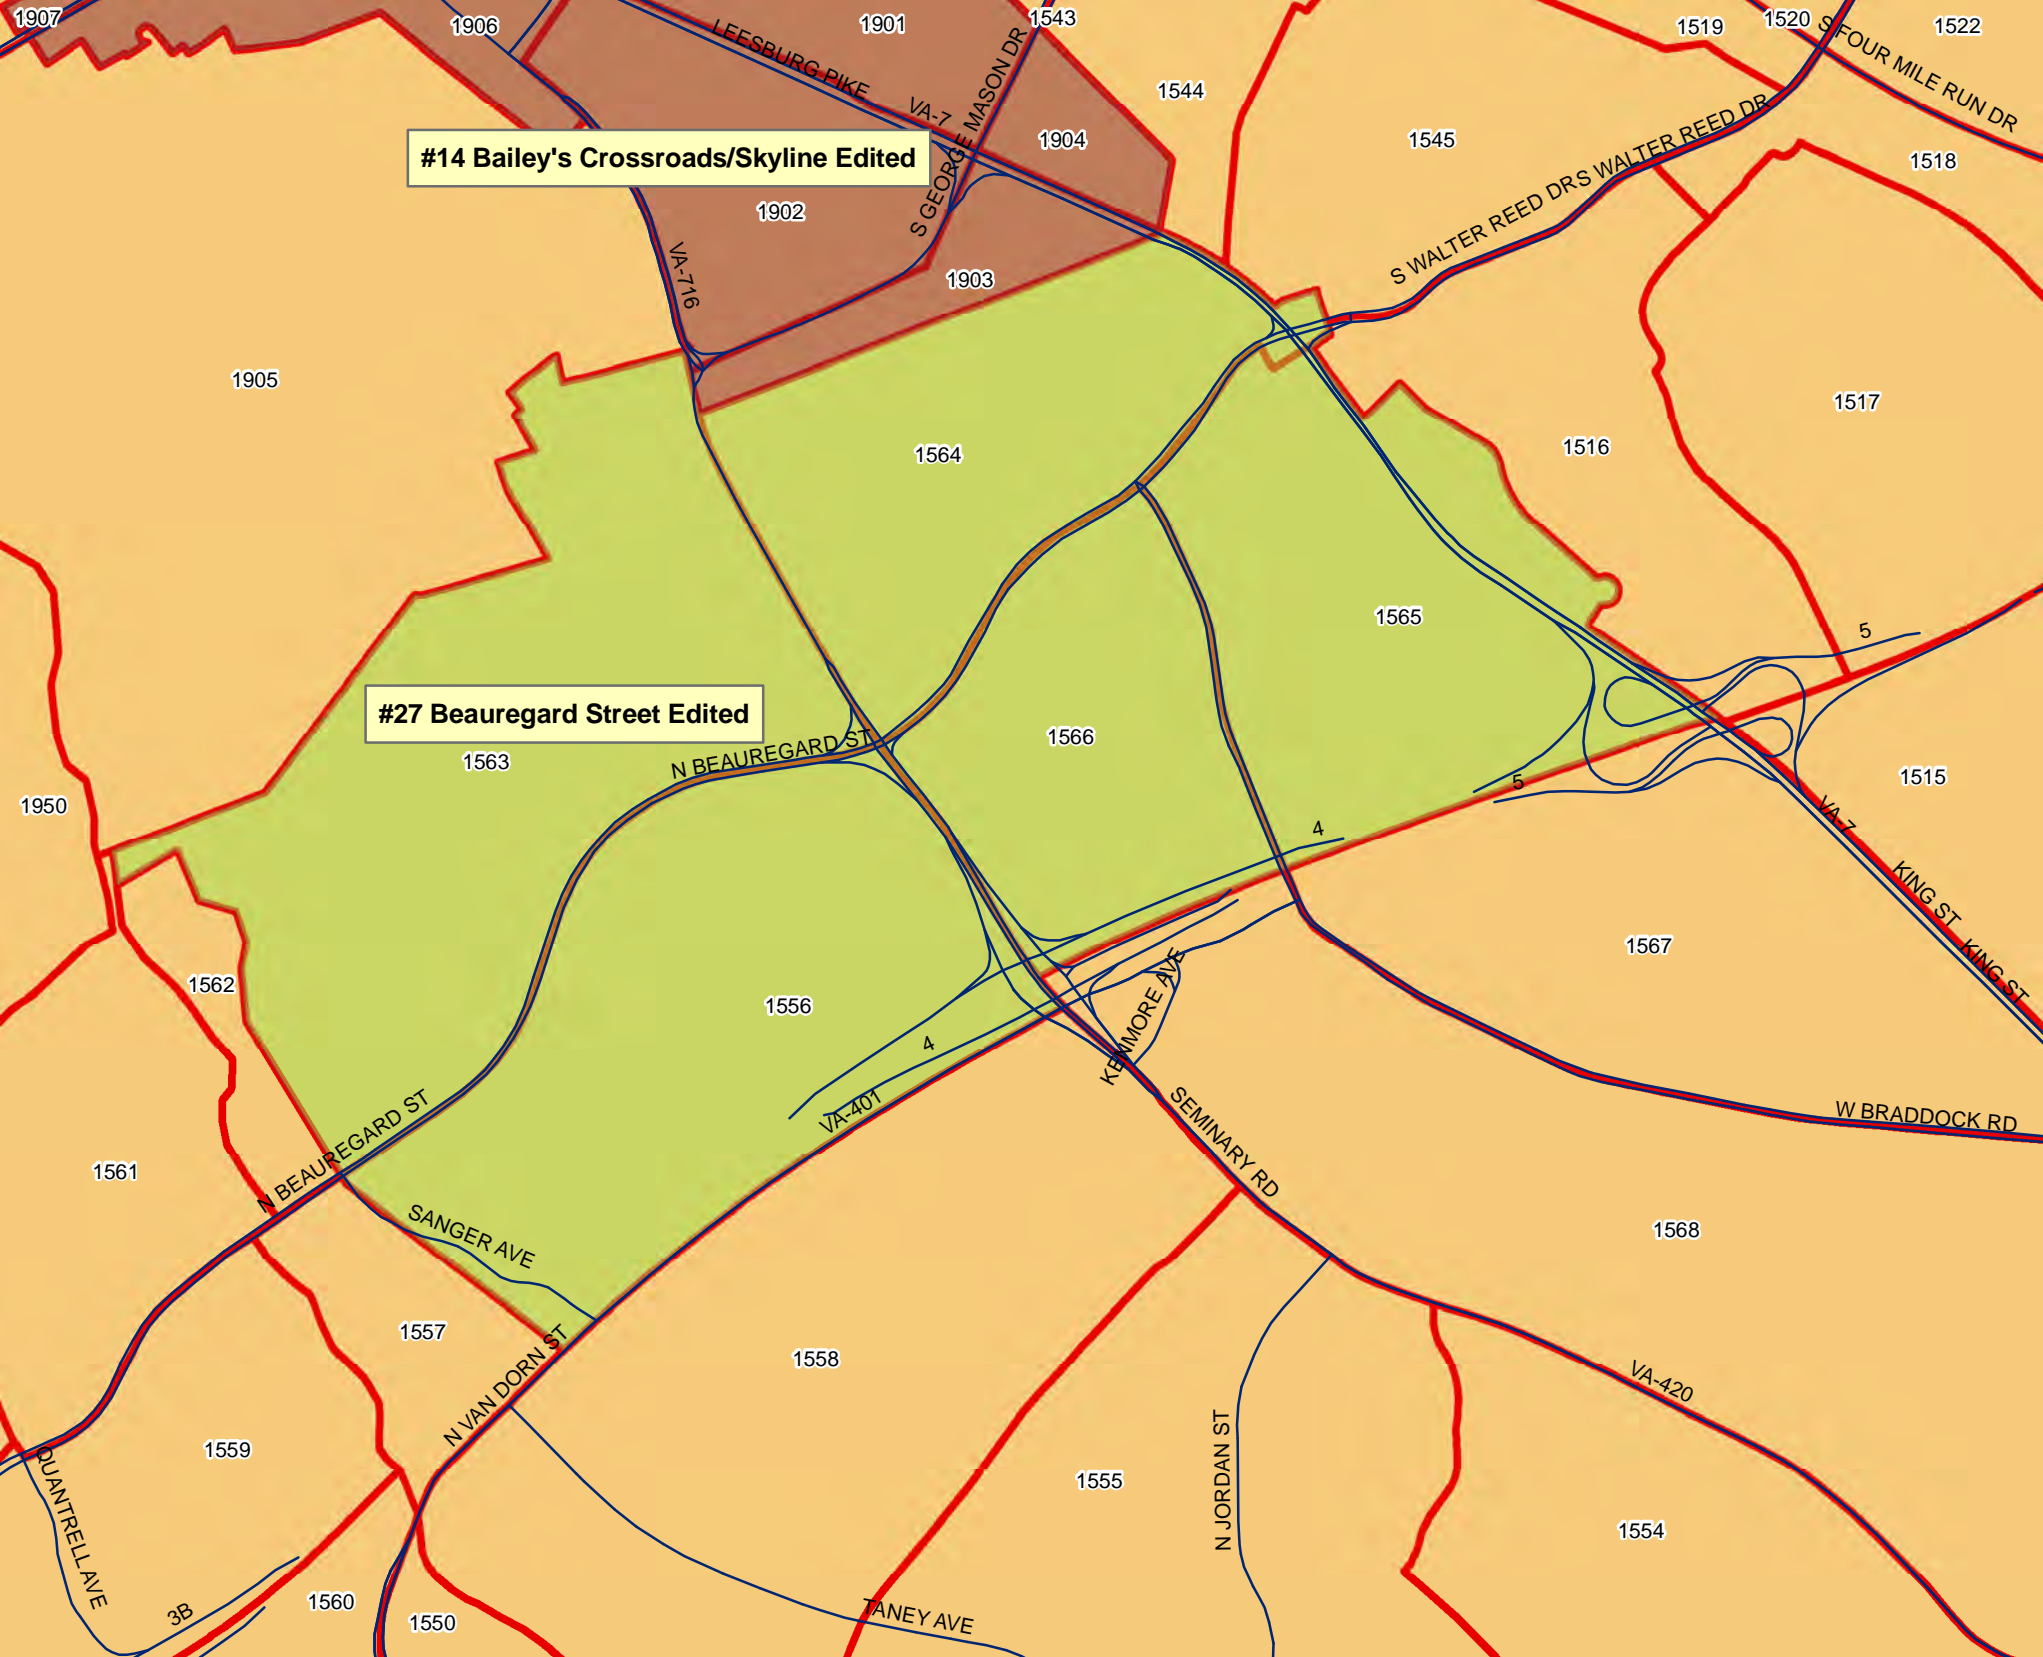

DEMOCRACY BLVD

1

DEMOCRACY BLVD

654

655

MD-187 OLD GEORGETOWN RD

#14 Bailey's Crossroads/Skyline Edited

#27 Beauregard Street Edited