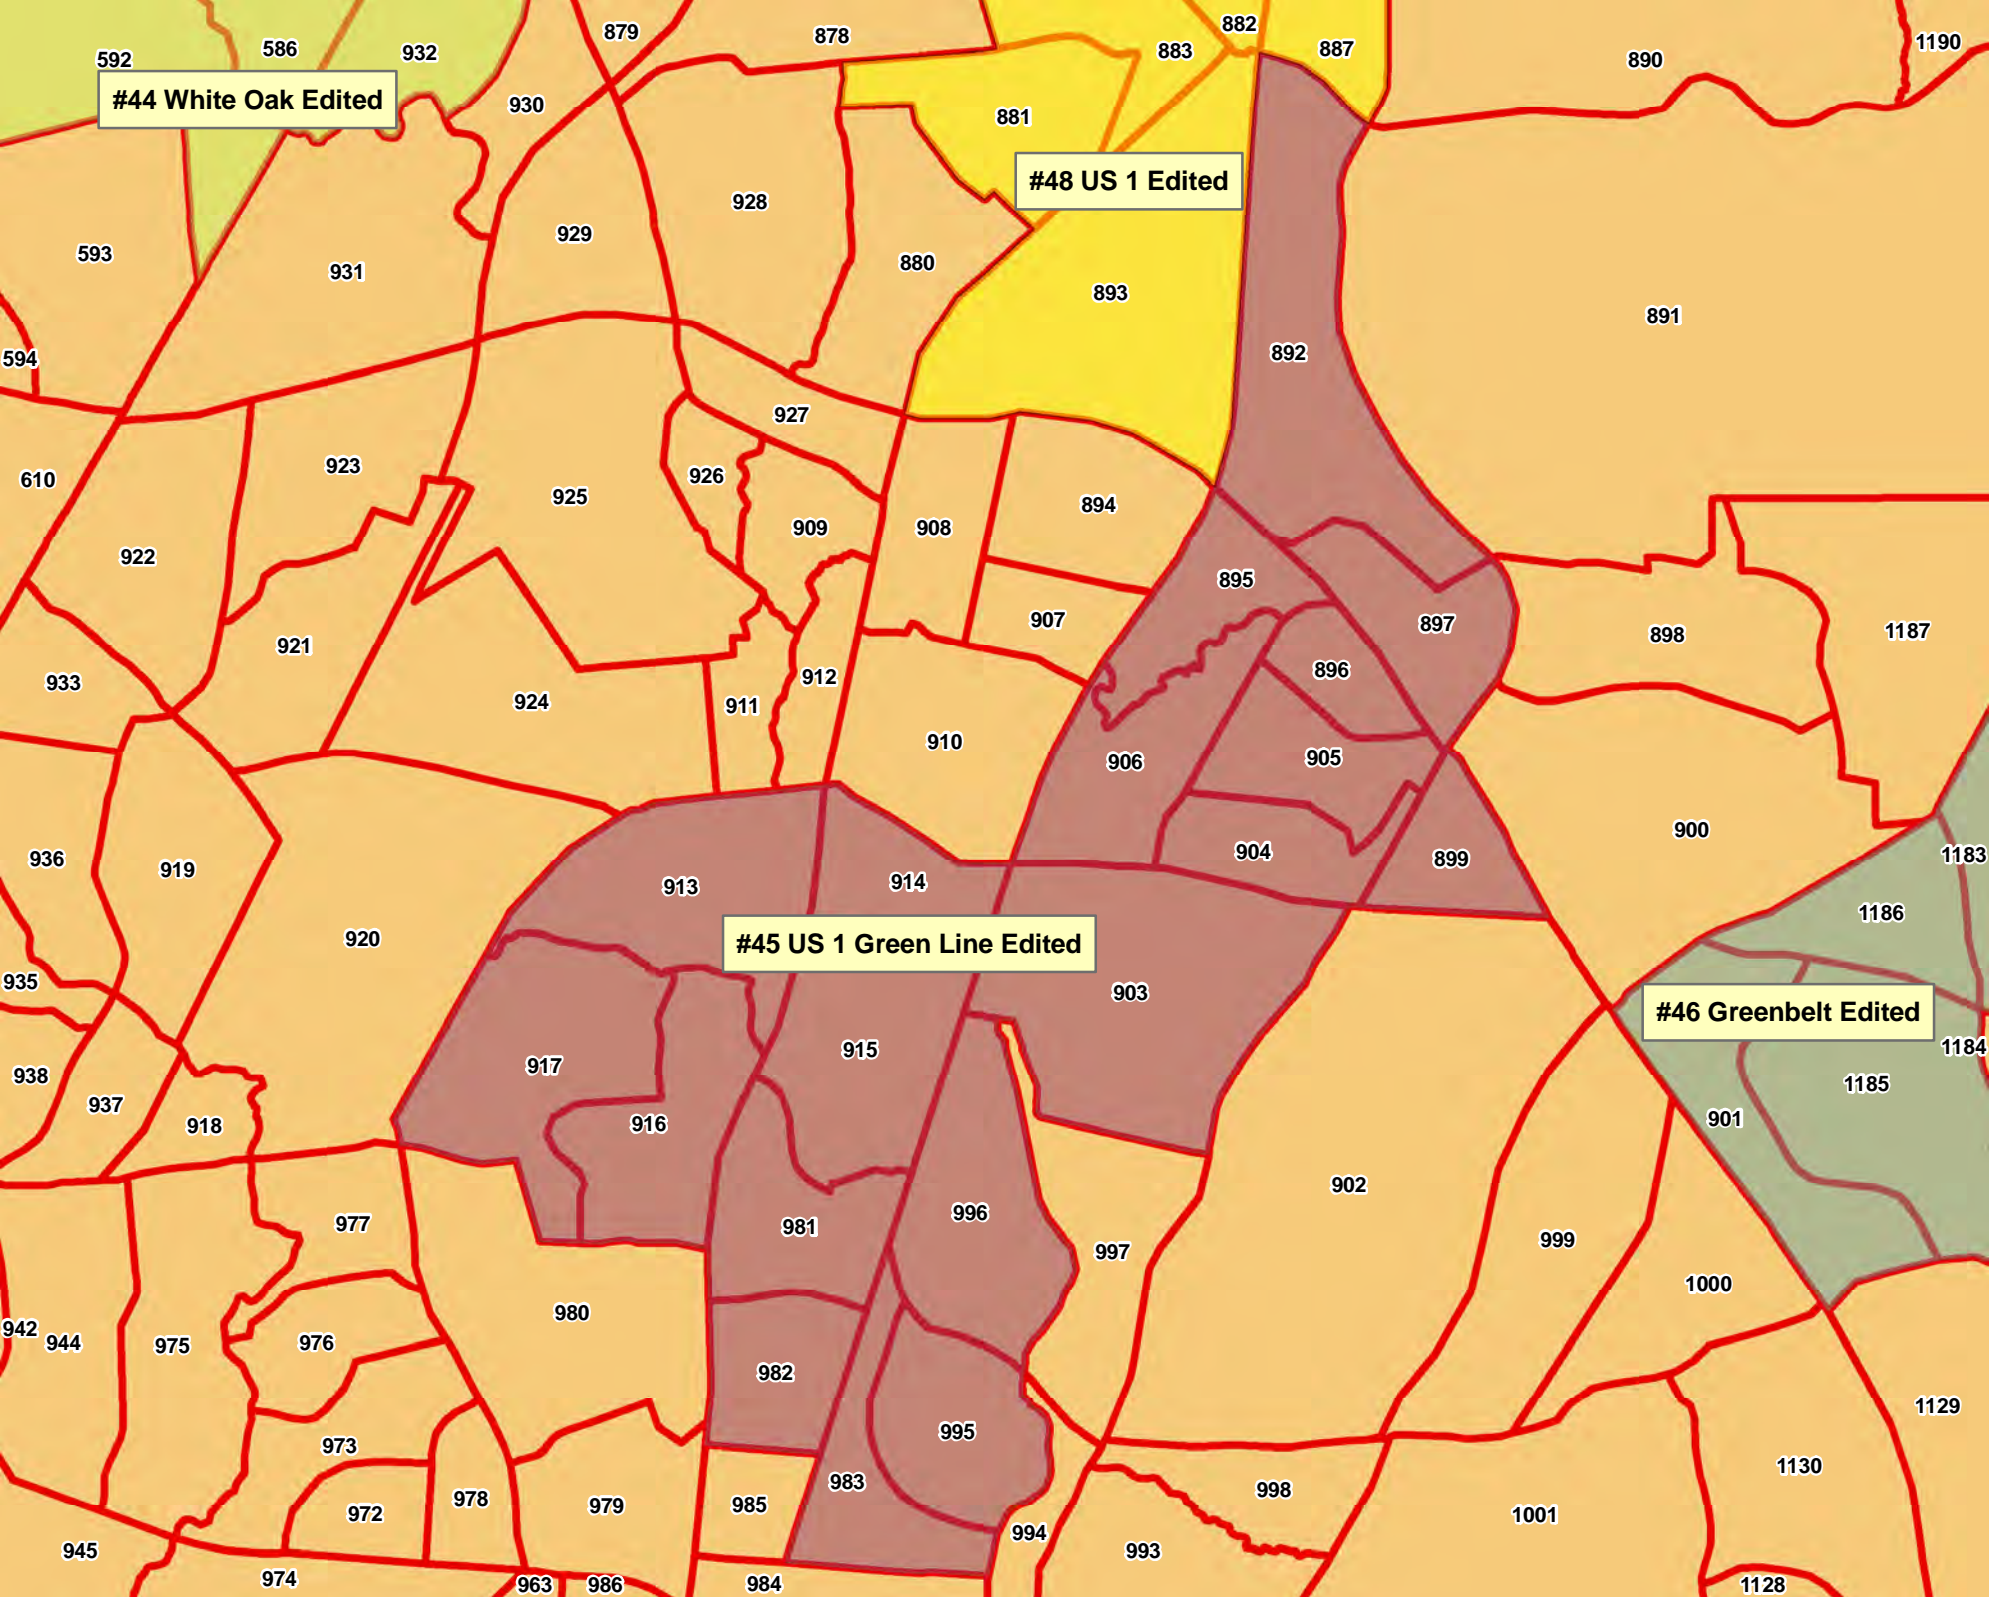

#44 White Oak Edited

#48 US 1 Edited

#45 US 1 Green Line Edited

#46 Greenbelt Edited

#46 Greenbelt Edited

891

1189

BEAVER DAM RD