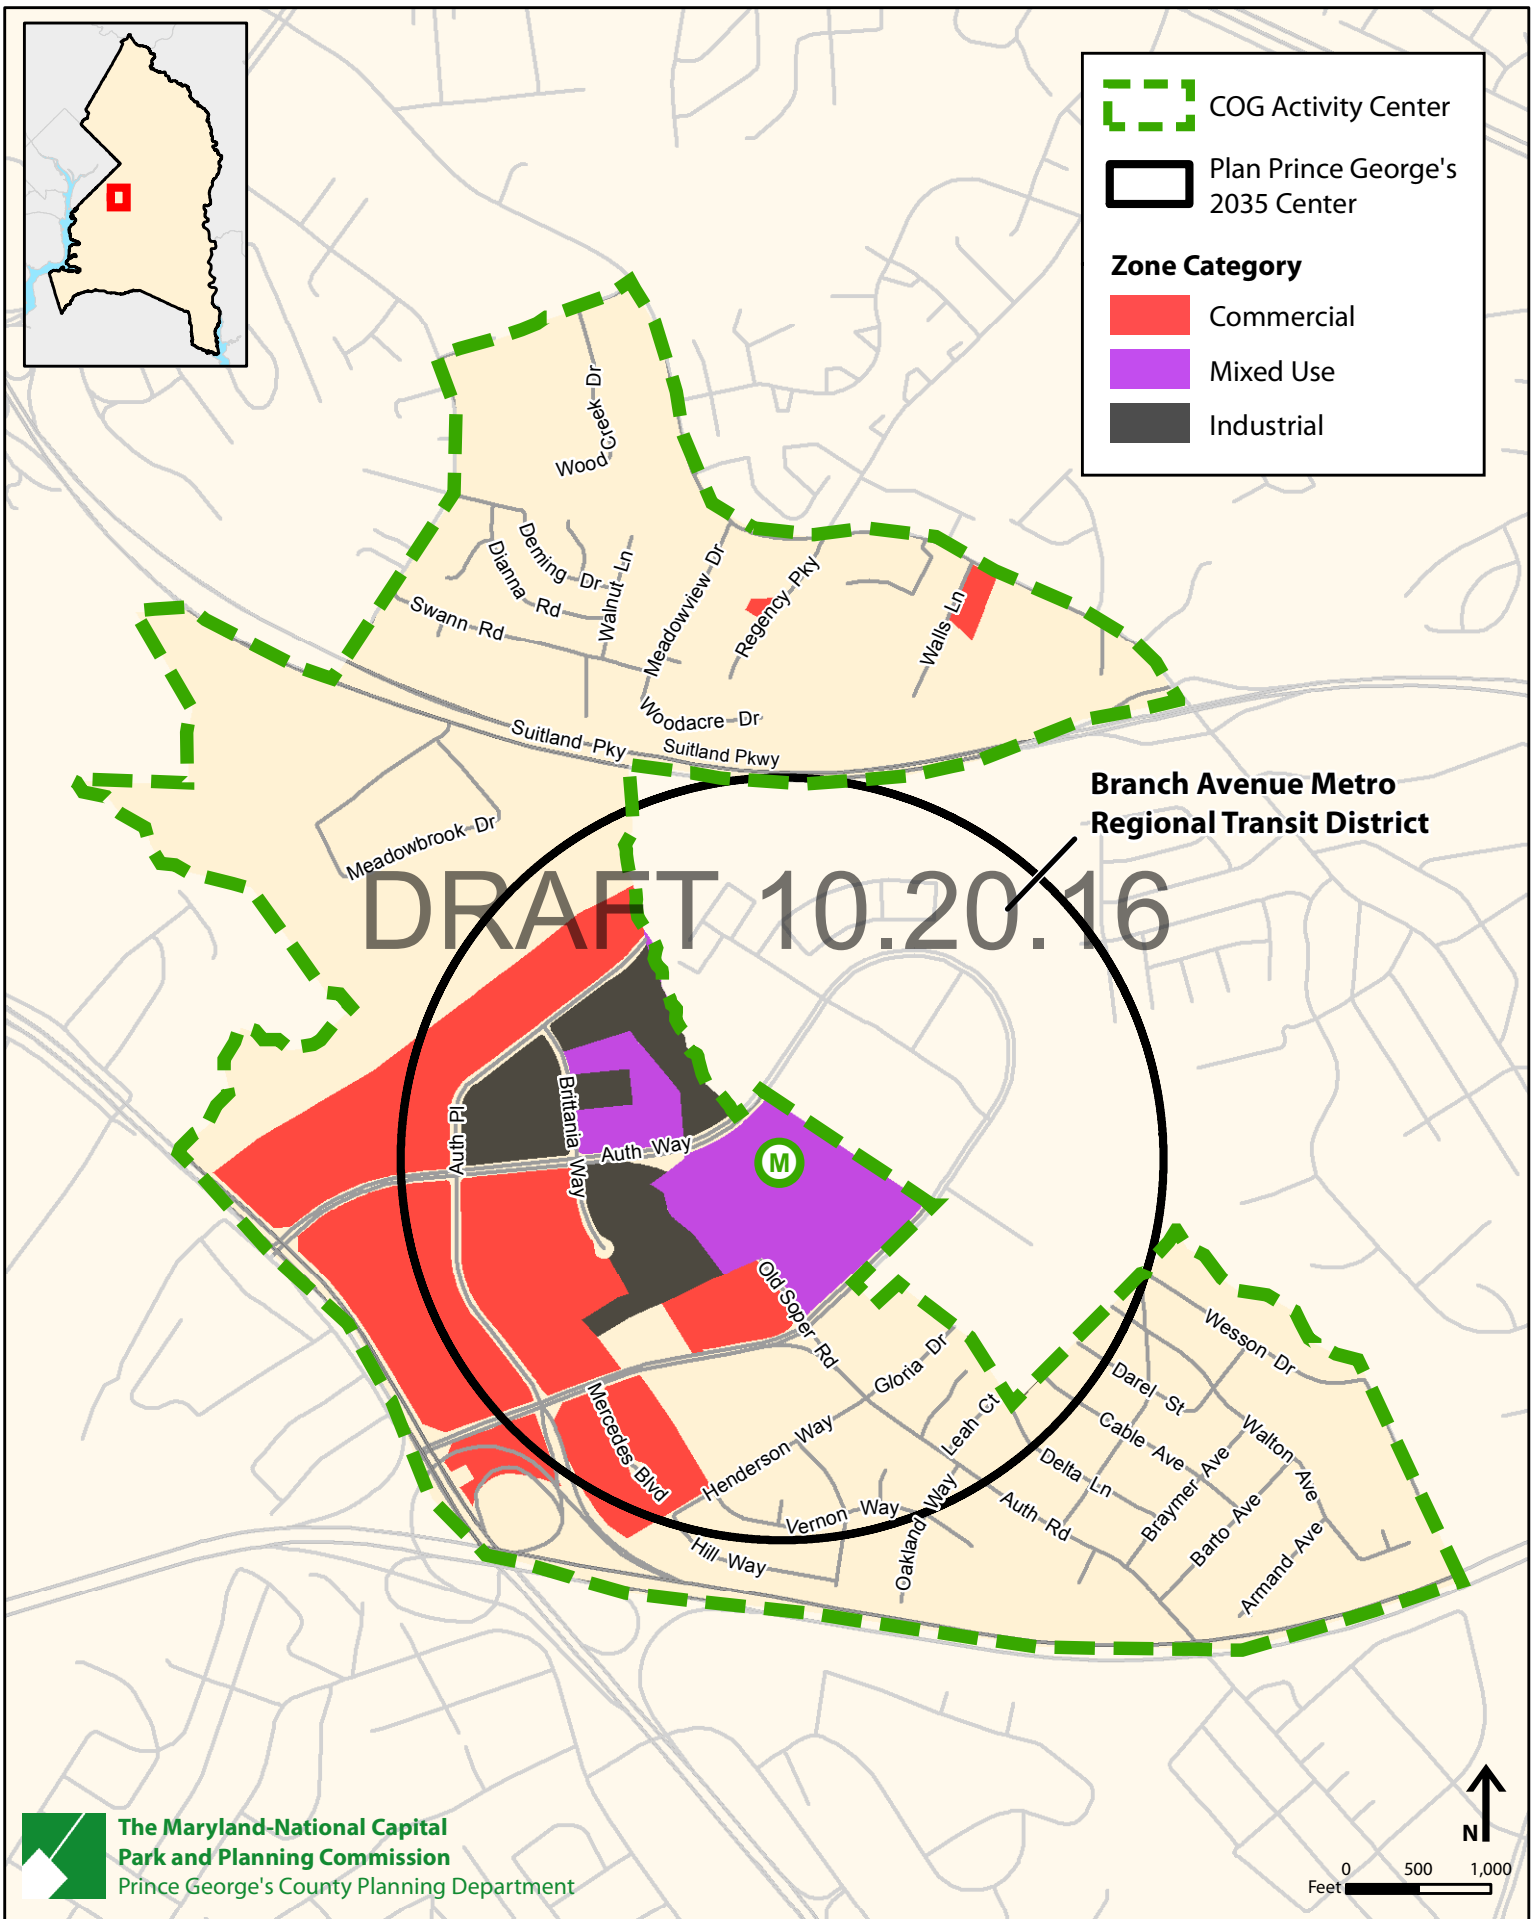

COG Activity Center 62: Landover Metro

COG Activity Center 61: New Carrollton

COG Activity Center 60: College Park

COG Activity Center 59: Prince George's Plaza

COG Activity Center 58: Port Towns

	COG Activity Center
	Plan Prince George's 2035 Center
Zone Category	
	Commercial
	Mixed Use
	Industrial

**Port Towns
Neighborhood
Center**

COG Activity Center 57: West Hyattsville Metro

COG Activity Center 56: Langley Park

Legend

- COG Activity Center
- Plan Prince George's 2035 Center

Zone Category

- Commercial

**Takoma/Langley Crossroads
Local Transit Center**

COG Activity Center 55: Greenbelt

COG Activity Center 54: Konterra

COG Activity Center 53: Naylor Rd-Southern Ave

COG Activity Center 52: Suitland Metro

COG Activity Center 51: Branch Ave

COG Activity Center 50: Oxon Hill

COG Activity Center 49: National Harbor