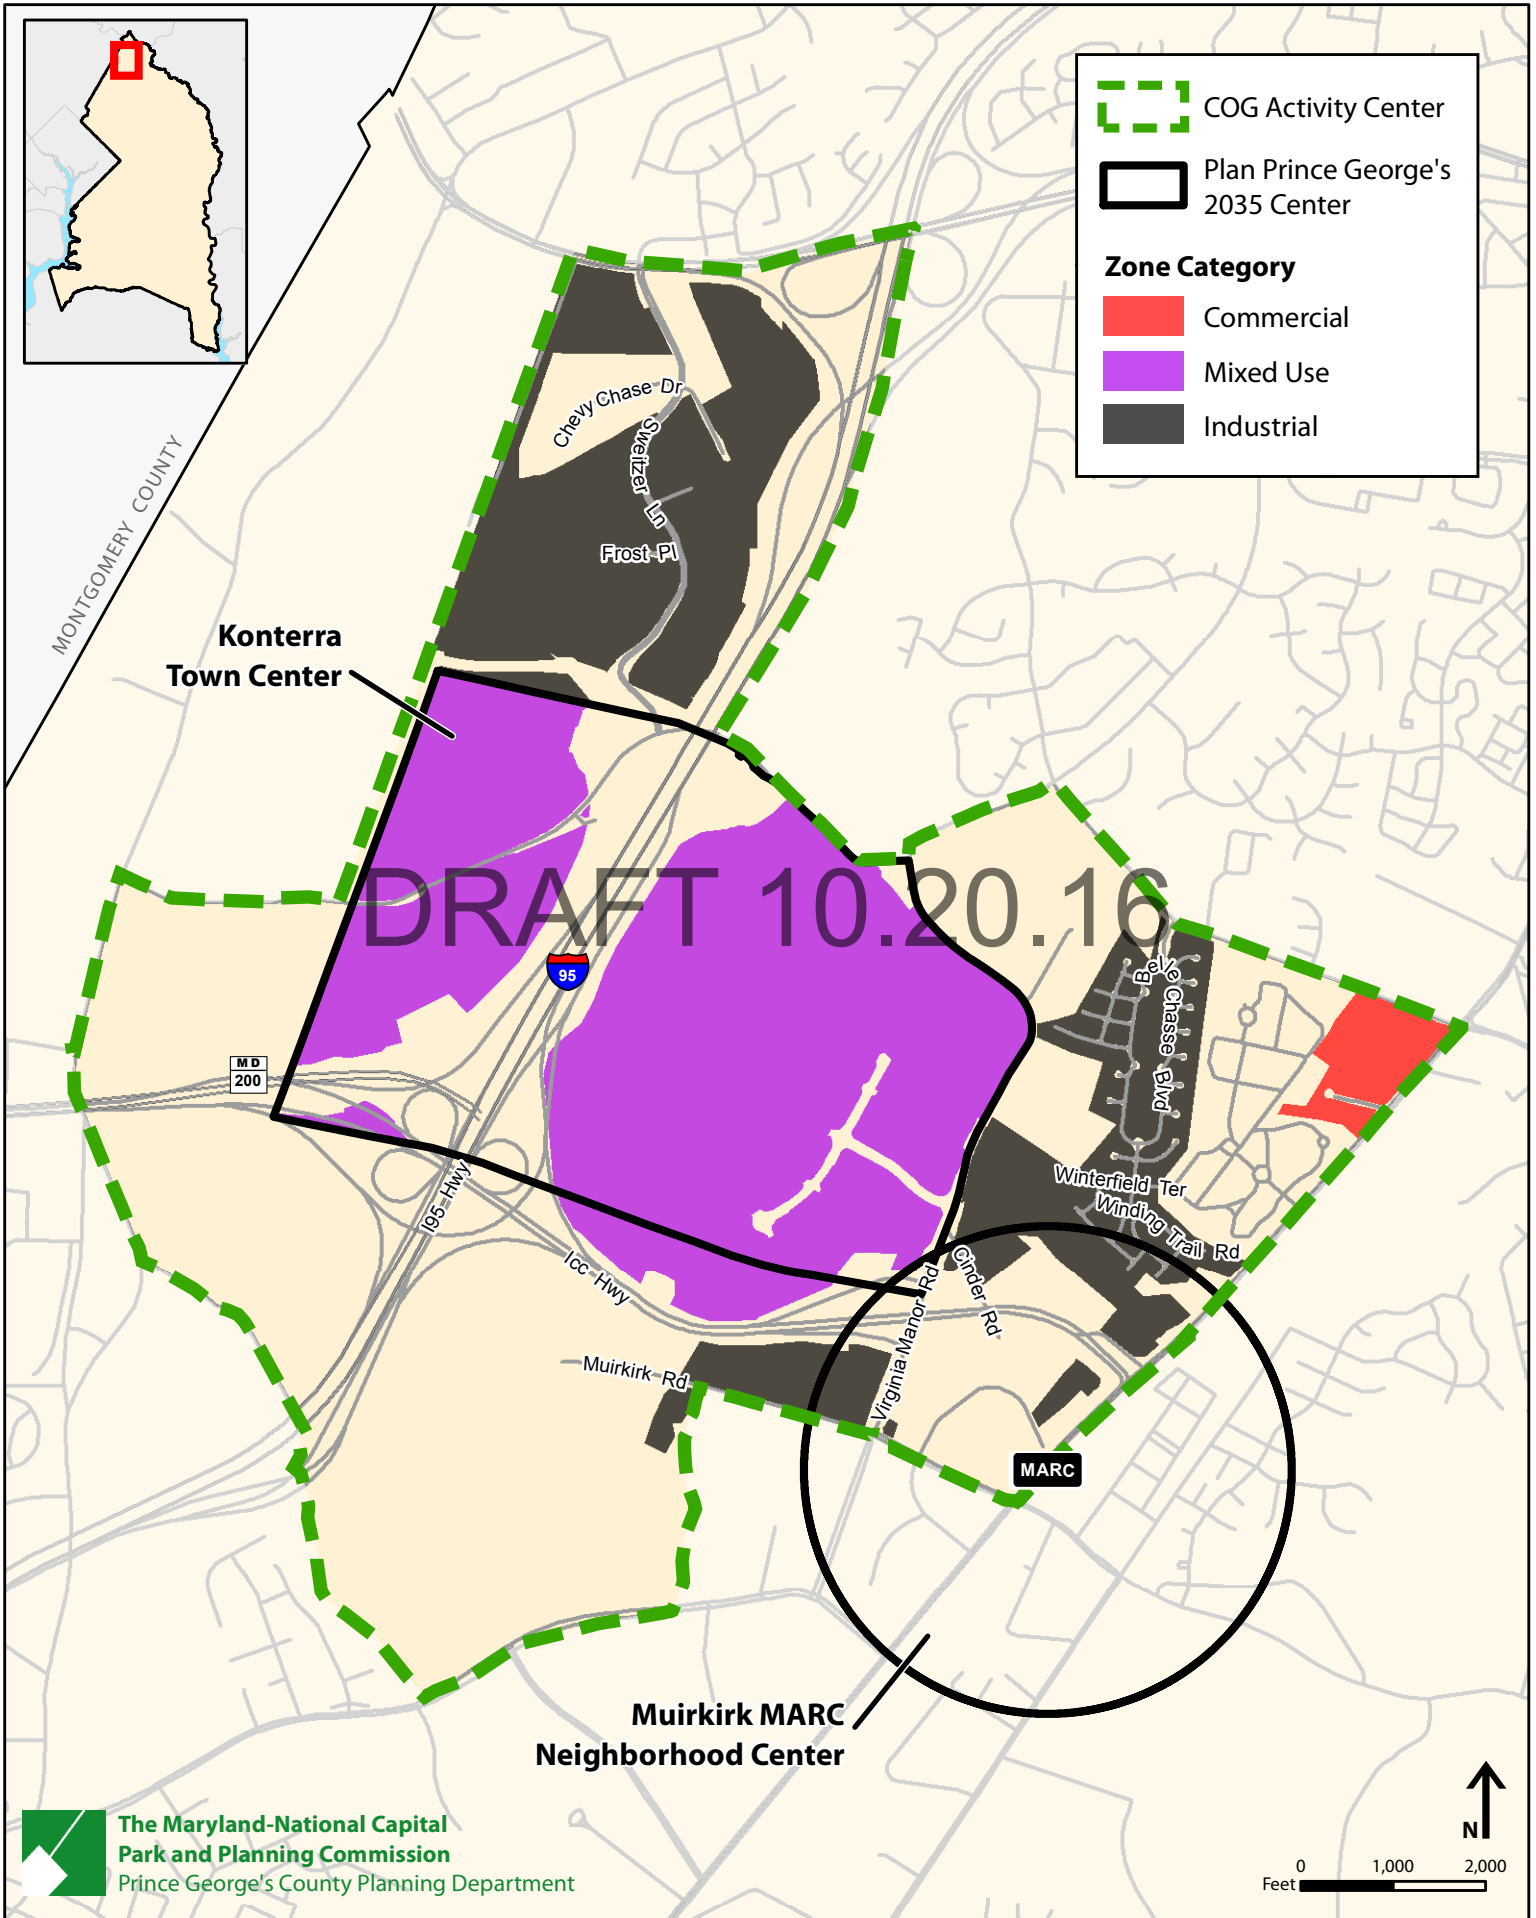

COG Activity Center 54: Konterra