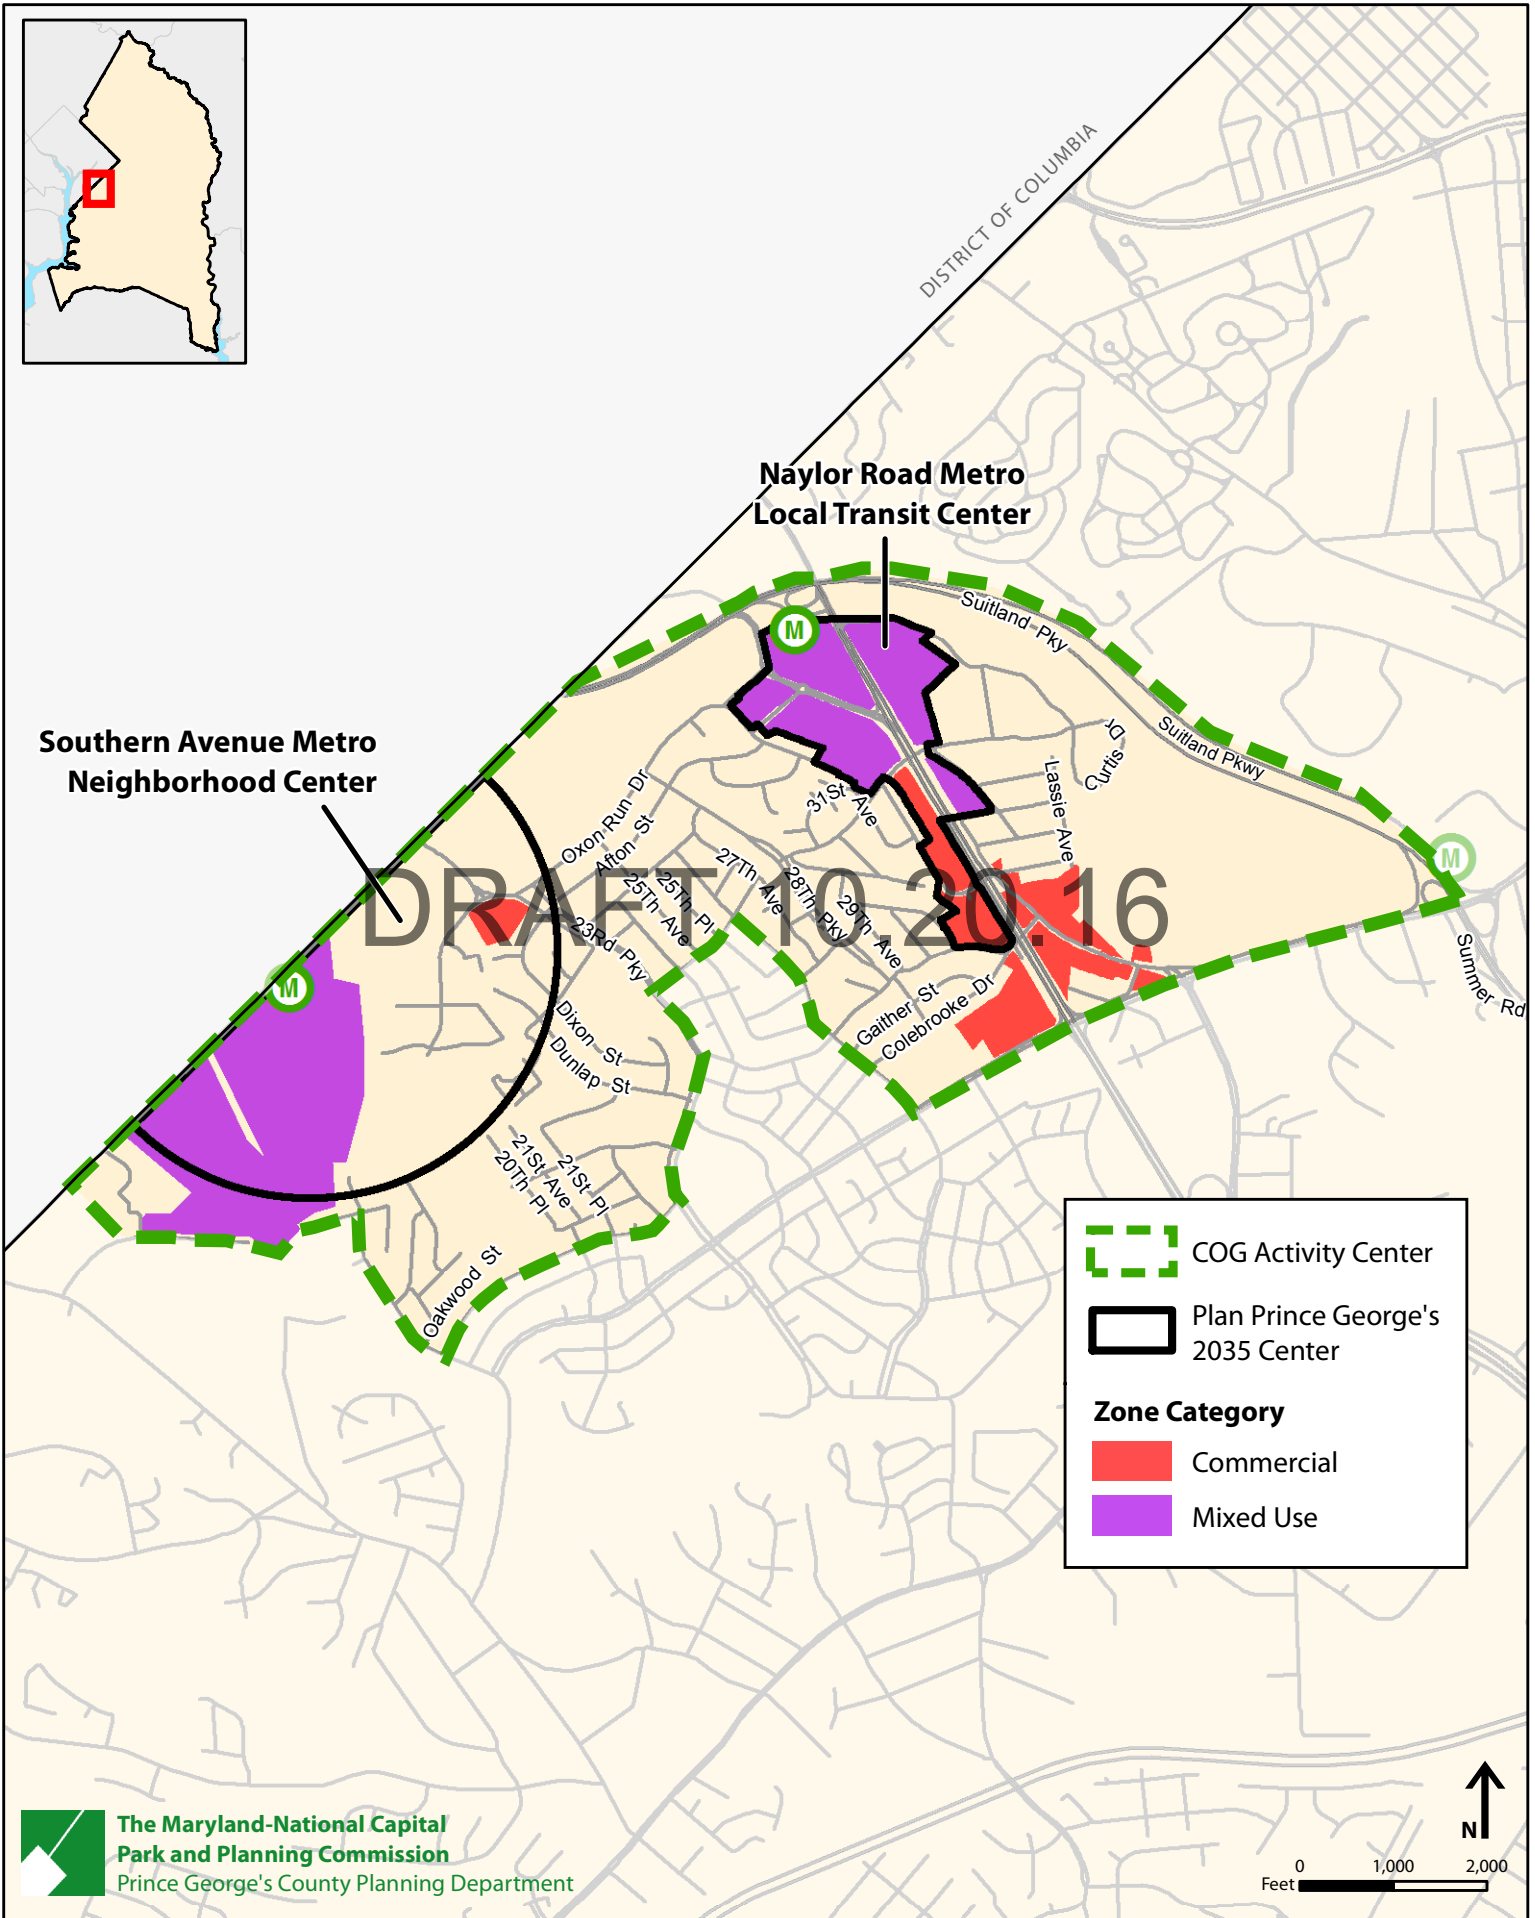

COG Activity Center 62: Landover Metro

COG Activity Center 61: New Carrollton

COG Activity Center 60: College Park

COG Activity Center 59: Prince George's Plaza

COG Activity Center 58: Port Towns

	COG Activity Center
	Plan Prince George's 2035 Center
Zone Category	
	Commercial
	Mixed Use
	Industrial

**Port Towns
Neighborhood
Center**

COG Activity Center 57: West Hyattsville Metro

COG Activity Center 56: Langley Park

Legend

- COG Activity Center
- Plan Prince George's 2035 Center

Zone Category

- Commercial

**Takoma/Langley Crossroads
Local Transit Center**

COG Activity Center 55: Greenbelt

COG Activity Center 54: Konterra

COG Activity Center 53: Naylor Rd-Southern Ave

COG Activity Center 52: Suitland Metro

COG Activity Center 51: Branch Ave

COG Activity Center 50: Oxon Hill

COG Activity Center 49: National Harbor