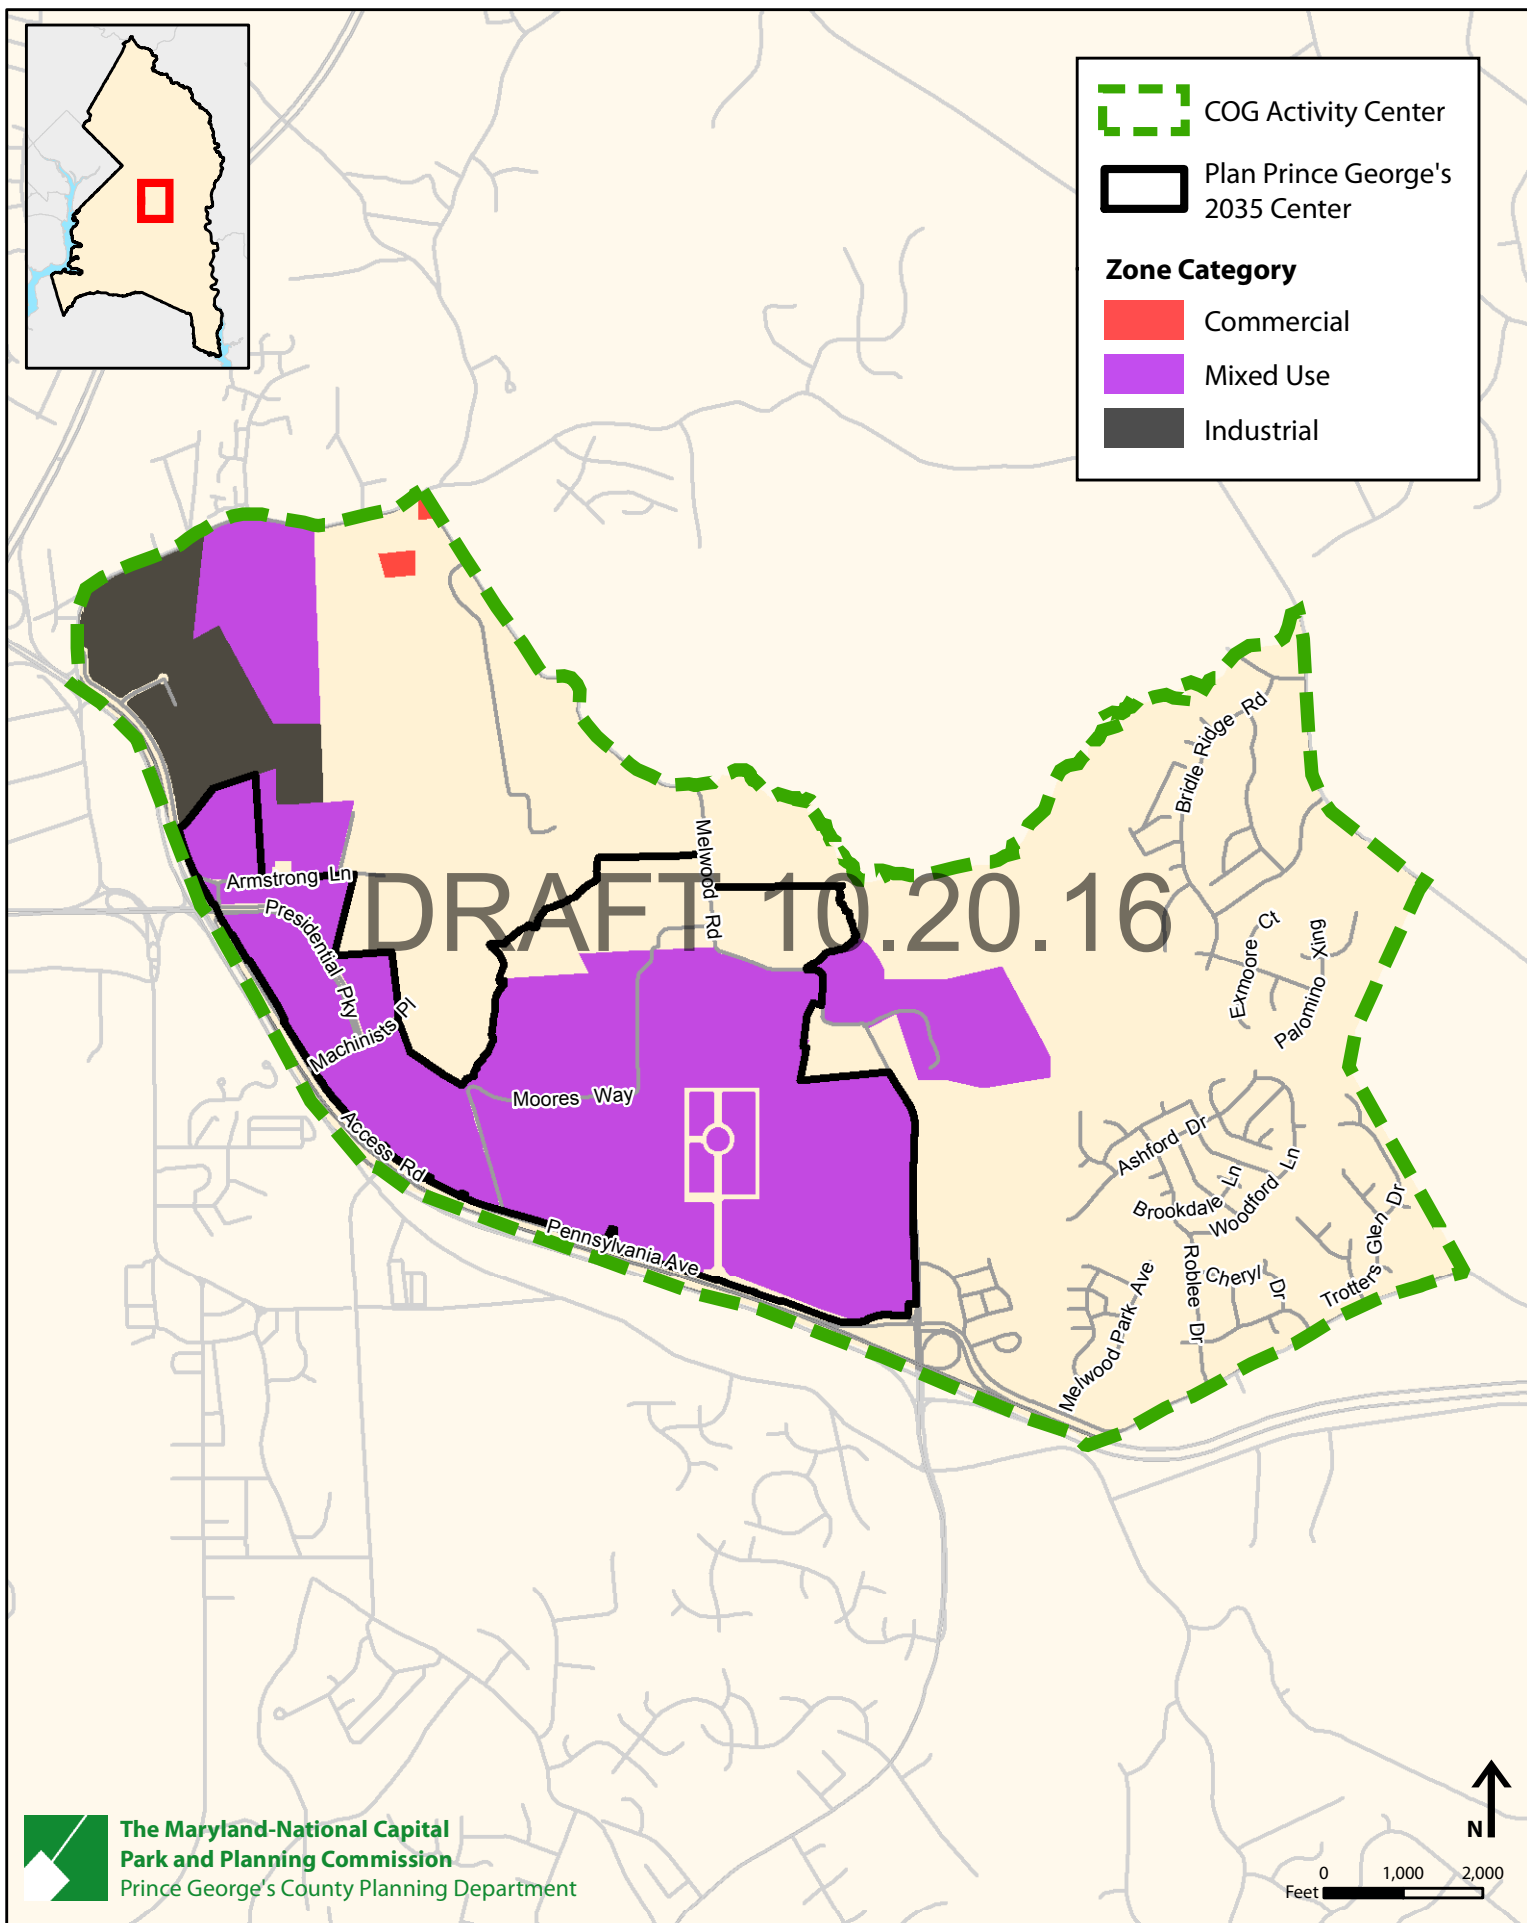

COG Activity Center 24: Capitol Heights-Addison Rd Metro

COG Activity Center 67: Westphalia

COG Activity Center 66: Bowie MARC

COG Activity Center 65: Bowie

COG Activity Center 64: Landover Mall

COG Activity Center 63: LargoTown Center-Morgan Blvd

**Morgan Boulevard Metro
Local Transit Center**

**Largo Town Center Metro
Regional Transit District**

DRAFT 10-2016

	COG Activity Center
	Plan Prince George's 2035 Center
Zone Category	
	Commercial
	Mixed Use
	Industrial

COG Activity Center 62: Landover Metro

COG Activity Center 61: New Carrollton

COG Activity Center 60: College Park

COG Activity Center 59: Prince George's Plaza

COG Activity Center 58: Port Towns

	COG Activity Center
	Plan Prince George's 2035 Center
Zone Category	
	Commercial
	Mixed Use
	Industrial

COG Activity Center 50: Oxon Hill

COG Activity Center 49: National Harbor