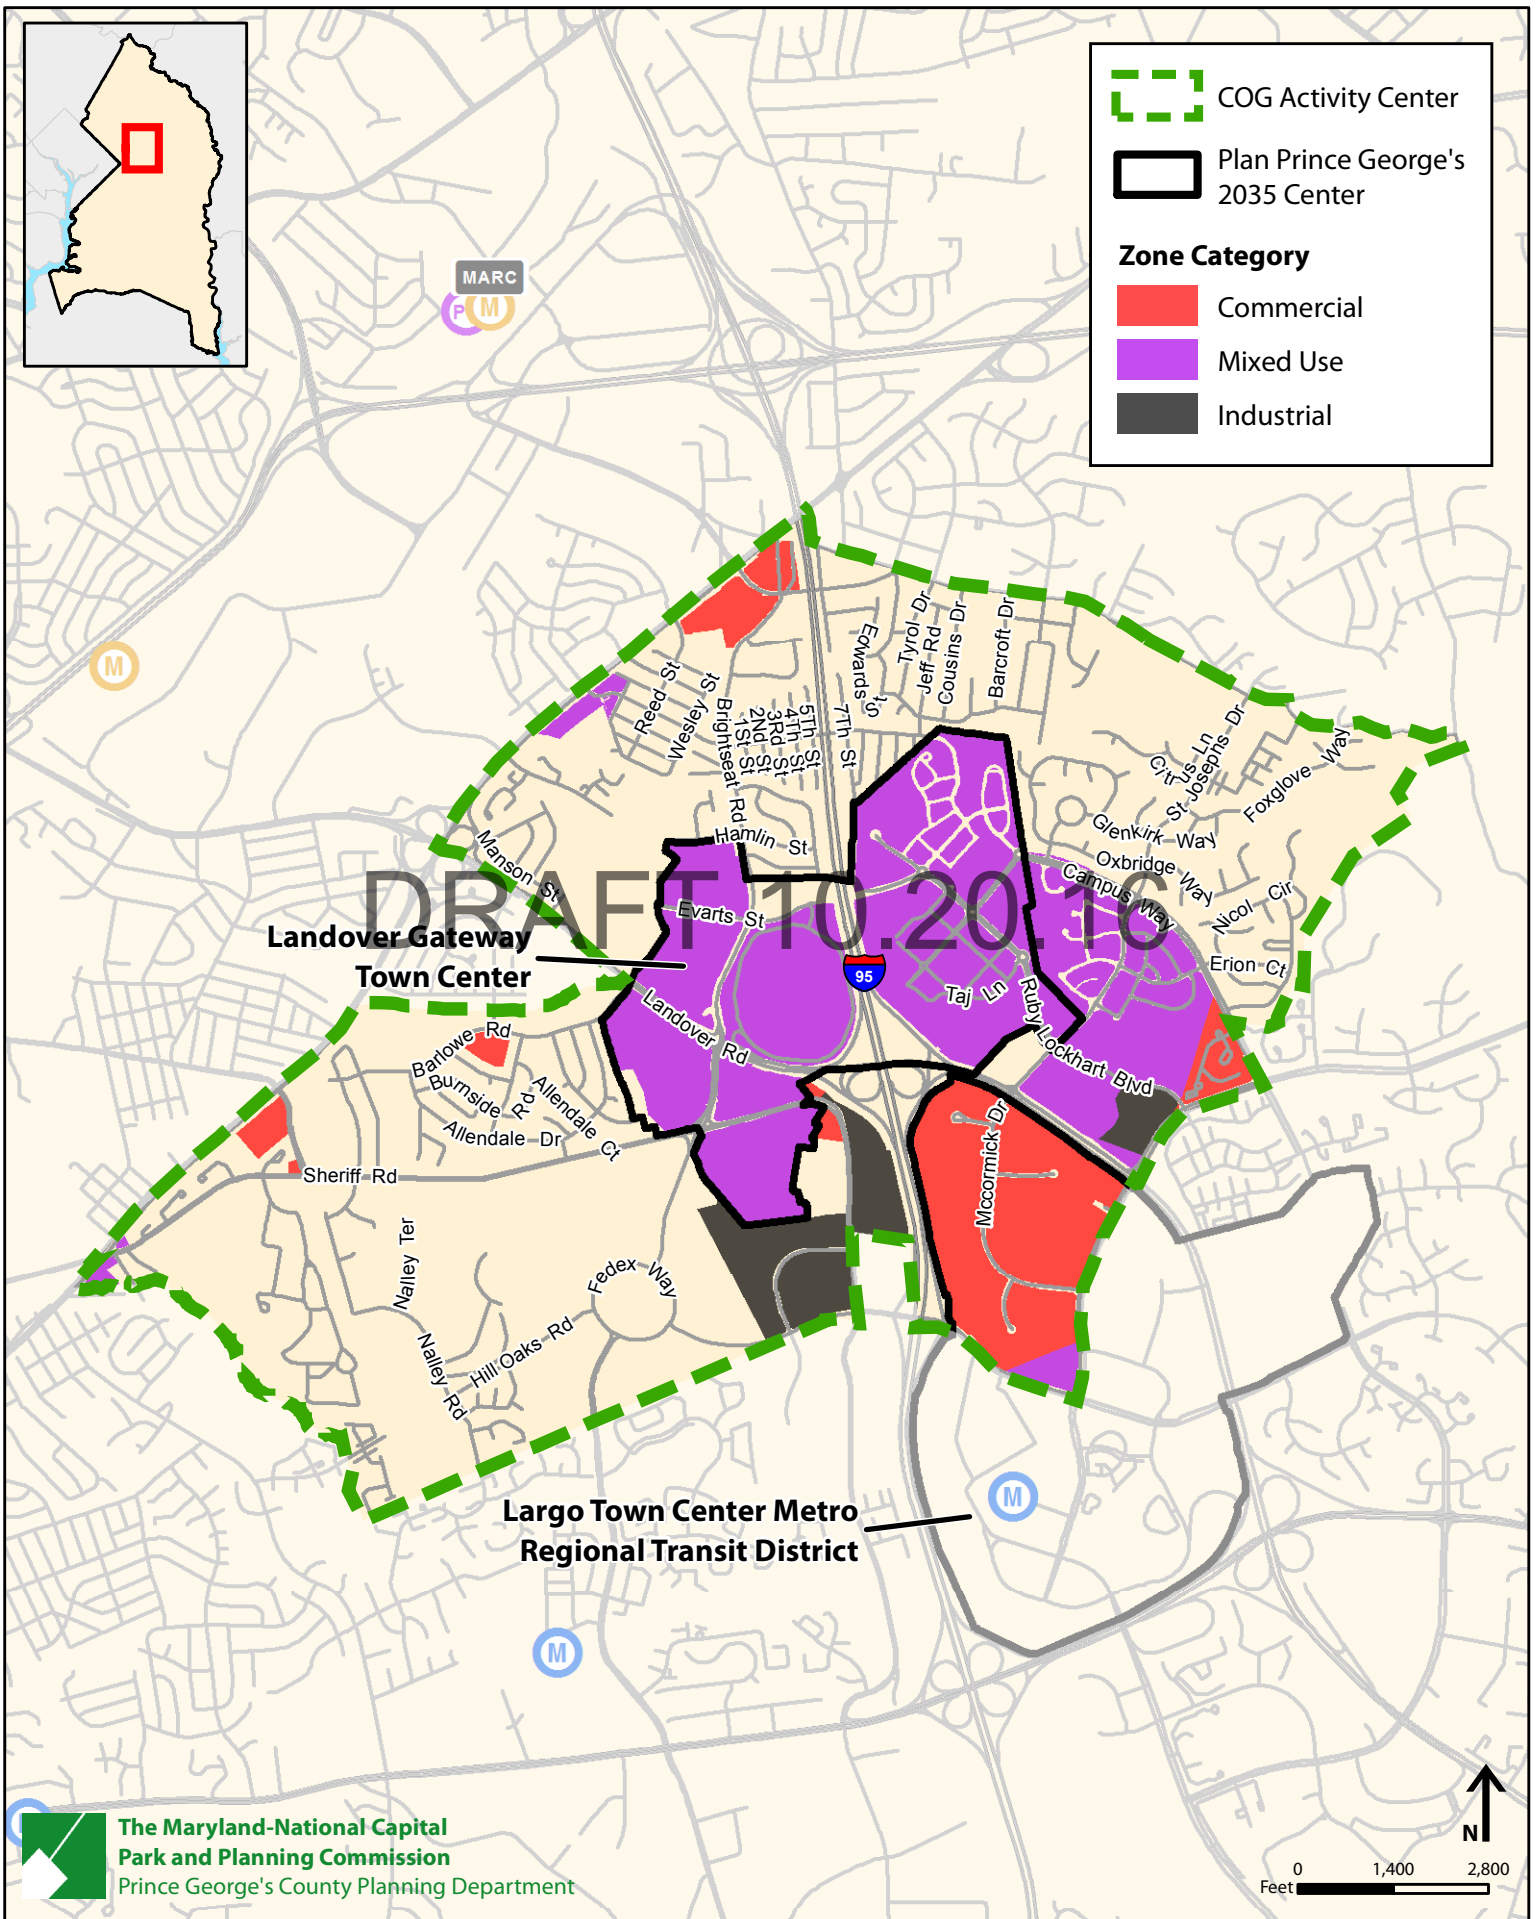

COG Activity Center 24: Capitol Heights-Addison Rd Metro

COG Activity Center 67: Westphalia

COG Activity Center 66: Bowie MARC

COG Activity Center 65: Bowie

COG Activity Center 64: Landover Mall

COG Activity Center 63: LargoTown Center-Morgan Blvd

**Morgan Boulevard Metro
Local Transit Center**

**Largo Town Center Metro
Regional Transit District**

DRAFT 10-2016

	COG Activity Center
	Plan Prince George's 2035 Center
Zone Category	
	Commercial
	Mixed Use
	Industrial

COG Activity Center 62: Landover Metro

COG Activity Center 61: New Carrollton

COG Activity Center 60: College Park

COG Activity Center 59: Prince George's Plaza

COG Activity Center 58: Port Towns

	COG Activity Center
	Plan Prince George's 2035 Center
Zone Category	
	Commercial
	Mixed Use
	Industrial

COG Activity Center 50: Oxon Hill

COG Activity Center 49: National Harbor