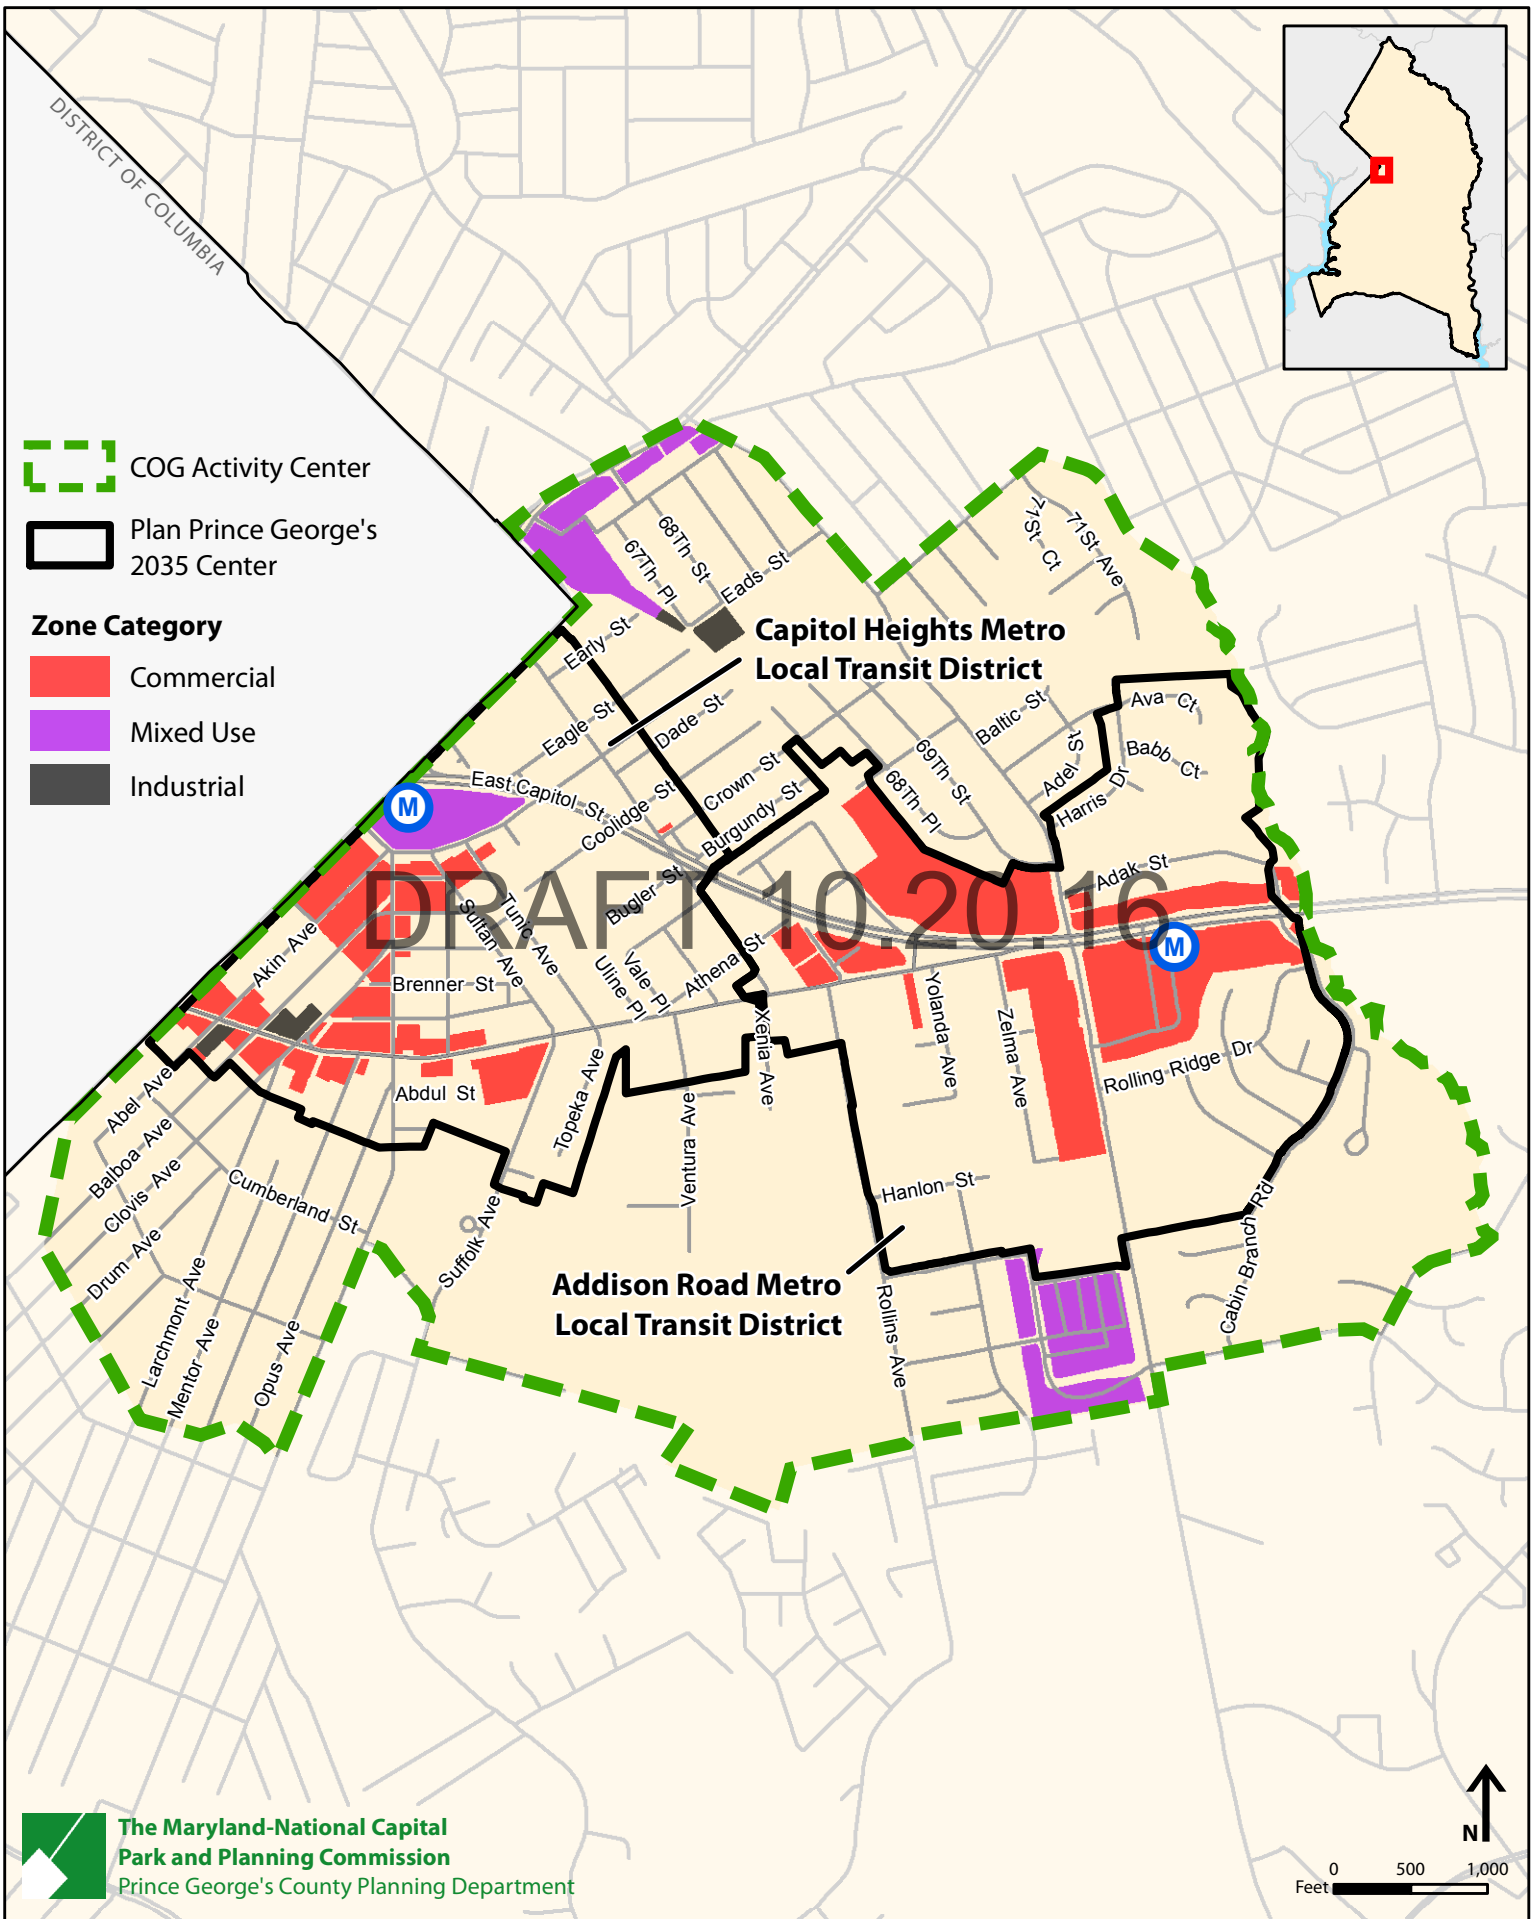

COG Activity Center 24: Capitol Heights-Addison Rd Metro

COG Activity Center 67: Westphalia

COG Activity Center 66: Bowie MARC

COG Activity Center 65: Bowie

COG Activity Center 64: Landover Mall

COG Activity Center 63: LargoTown Center-Morgan Blvd

**Morgan Boulevard Metro
Local Transit Center**

**Largo Town Center Metro
Regional Transit District**

DRAFT 10-2016

	COG Activity Center
	Plan Prince George's 2035 Center
Zone Category	
	Commercial
	Mixed Use
	Industrial

COG Activity Center 62: Landover Metro

COG Activity Center 61: New Carrollton

COG Activity Center 60: College Park

COG Activity Center 59: Prince George's Plaza

COG Activity Center 58: Port Towns

	COG Activity Center
	Plan Prince George's 2035 Center
Zone Category	
	Commercial
	Mixed Use
	Industrial

COG Activity Center 50: Oxon Hill

COG Activity Center 49: National Harbor