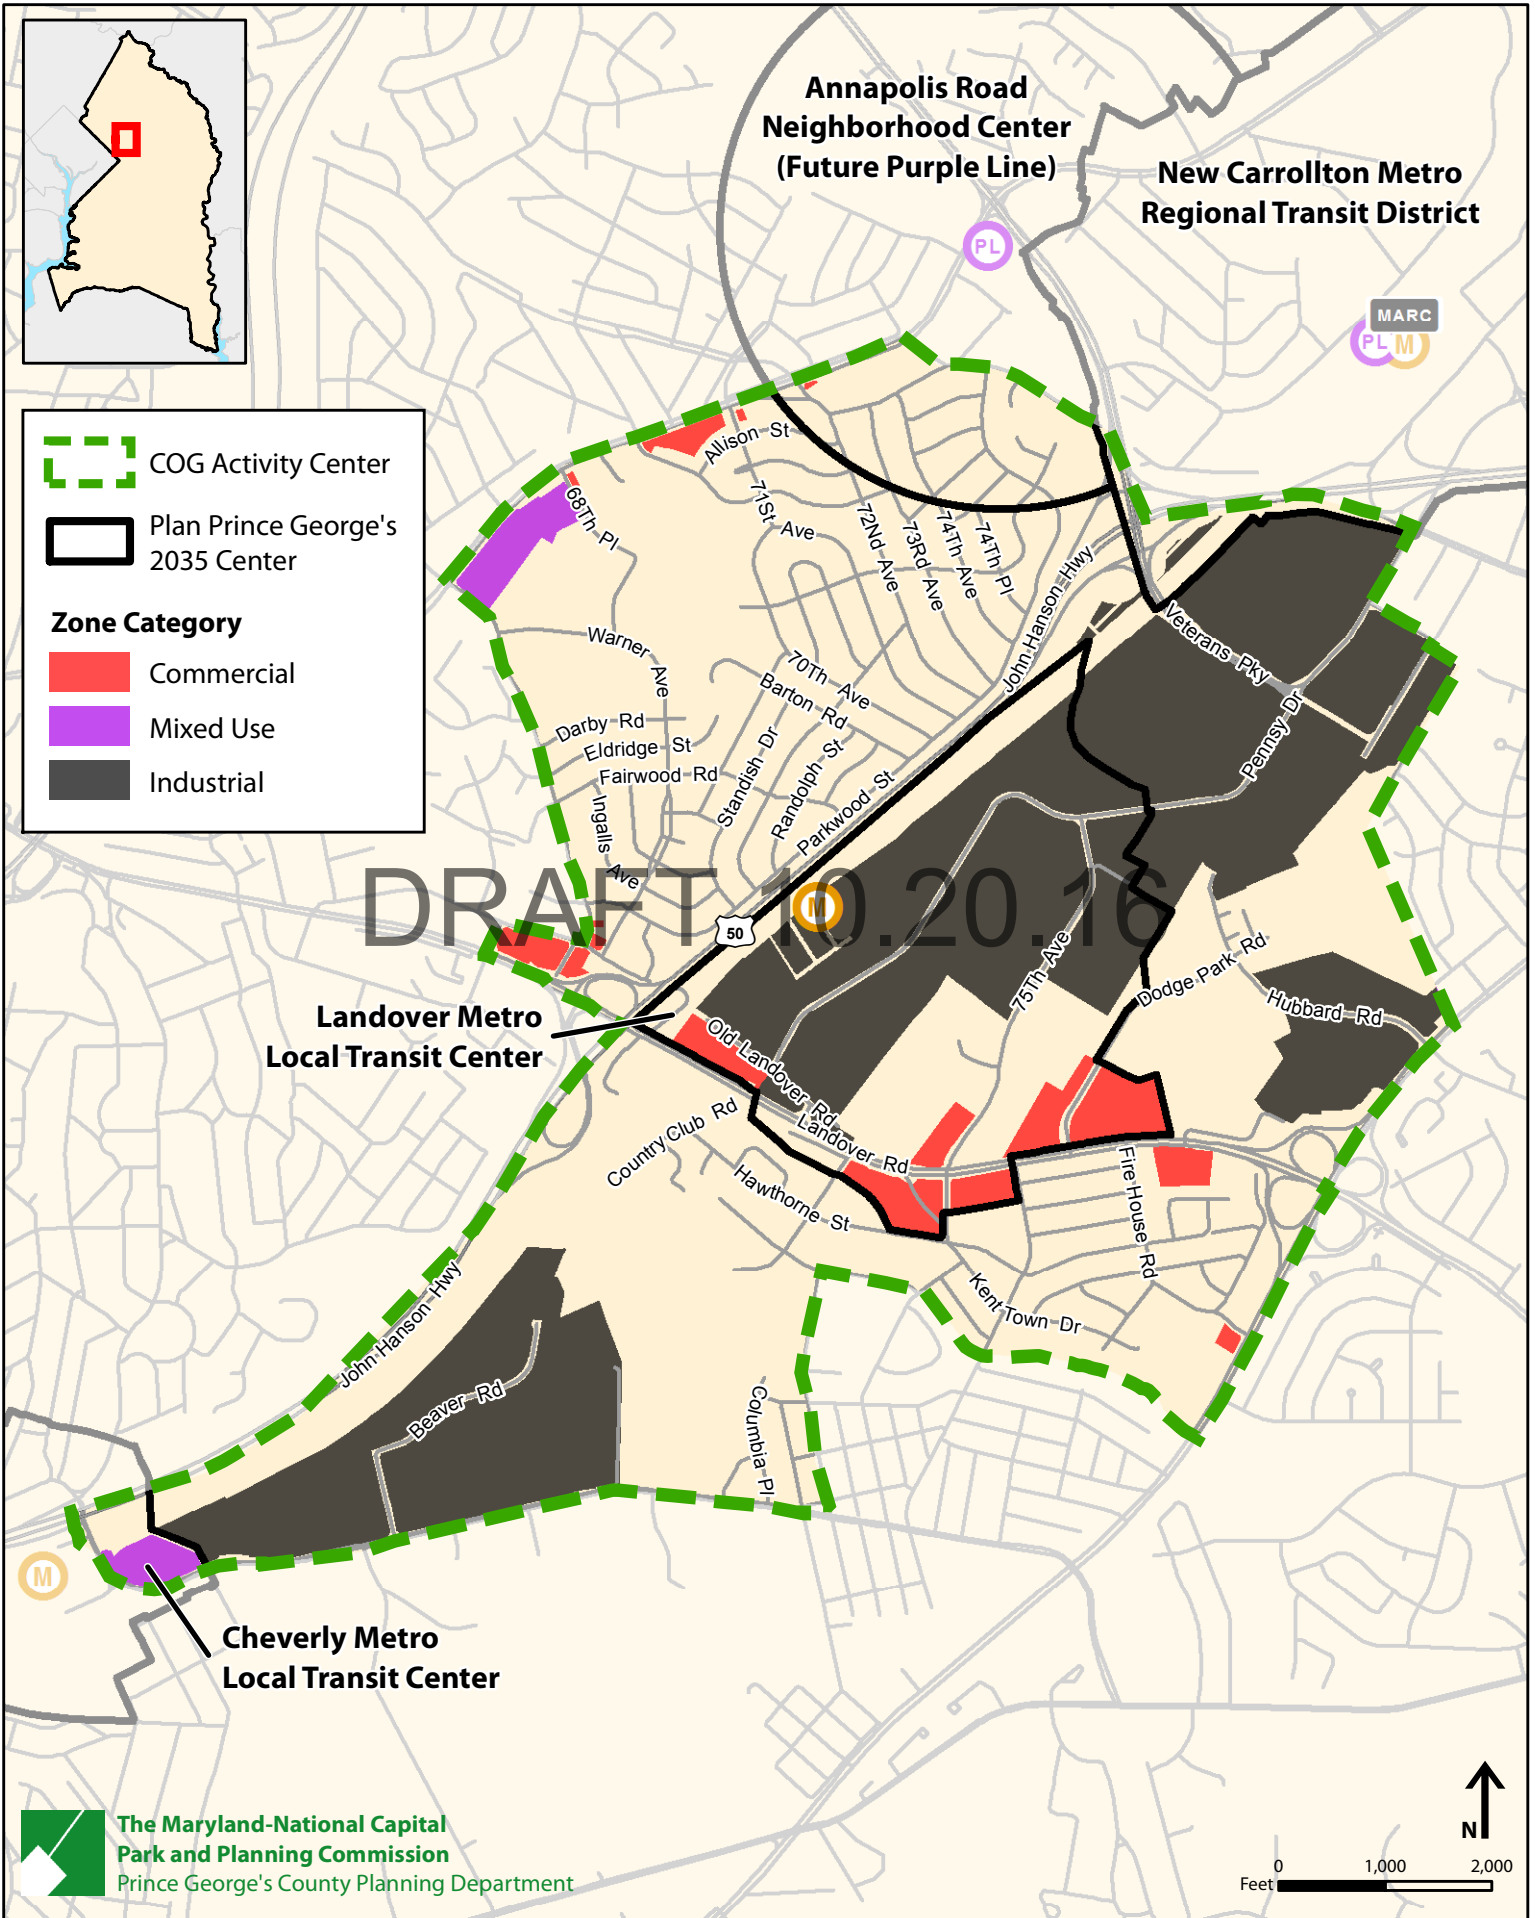

COG Activity Center 24: Capitol Heights-Addison Rd Metro

COG Activity Center 67: Westphalia

COG Activity Center 66: Bowie MARC

COG Activity Center 65: Bowie

COG Activity Center 64: Landover Mall

COG Activity Center 63: LargoTown Center-Morgan Blvd

**Morgan Boulevard Metro
Local Transit Center**

**Largo Town Center Metro
Regional Transit District**

DRAFT 10-2016

	COG Activity Center
	Plan Prince George's 2035 Center
Zone Category	
	Commercial
	Mixed Use
	Industrial

COG Activity Center 62: Landover Metro

COG Activity Center 61: New Carrollton

COG Activity Center 60: College Park

COG Activity Center 59: Prince George's Plaza

COG Activity Center 58: Port Towns

	COG Activity Center
	Plan Prince George's 2035 Center
Zone Category	
	Commercial
	Mixed Use
	Industrial

COG Activity Center 50: Oxon Hill

COG Activity Center 49: National Harbor