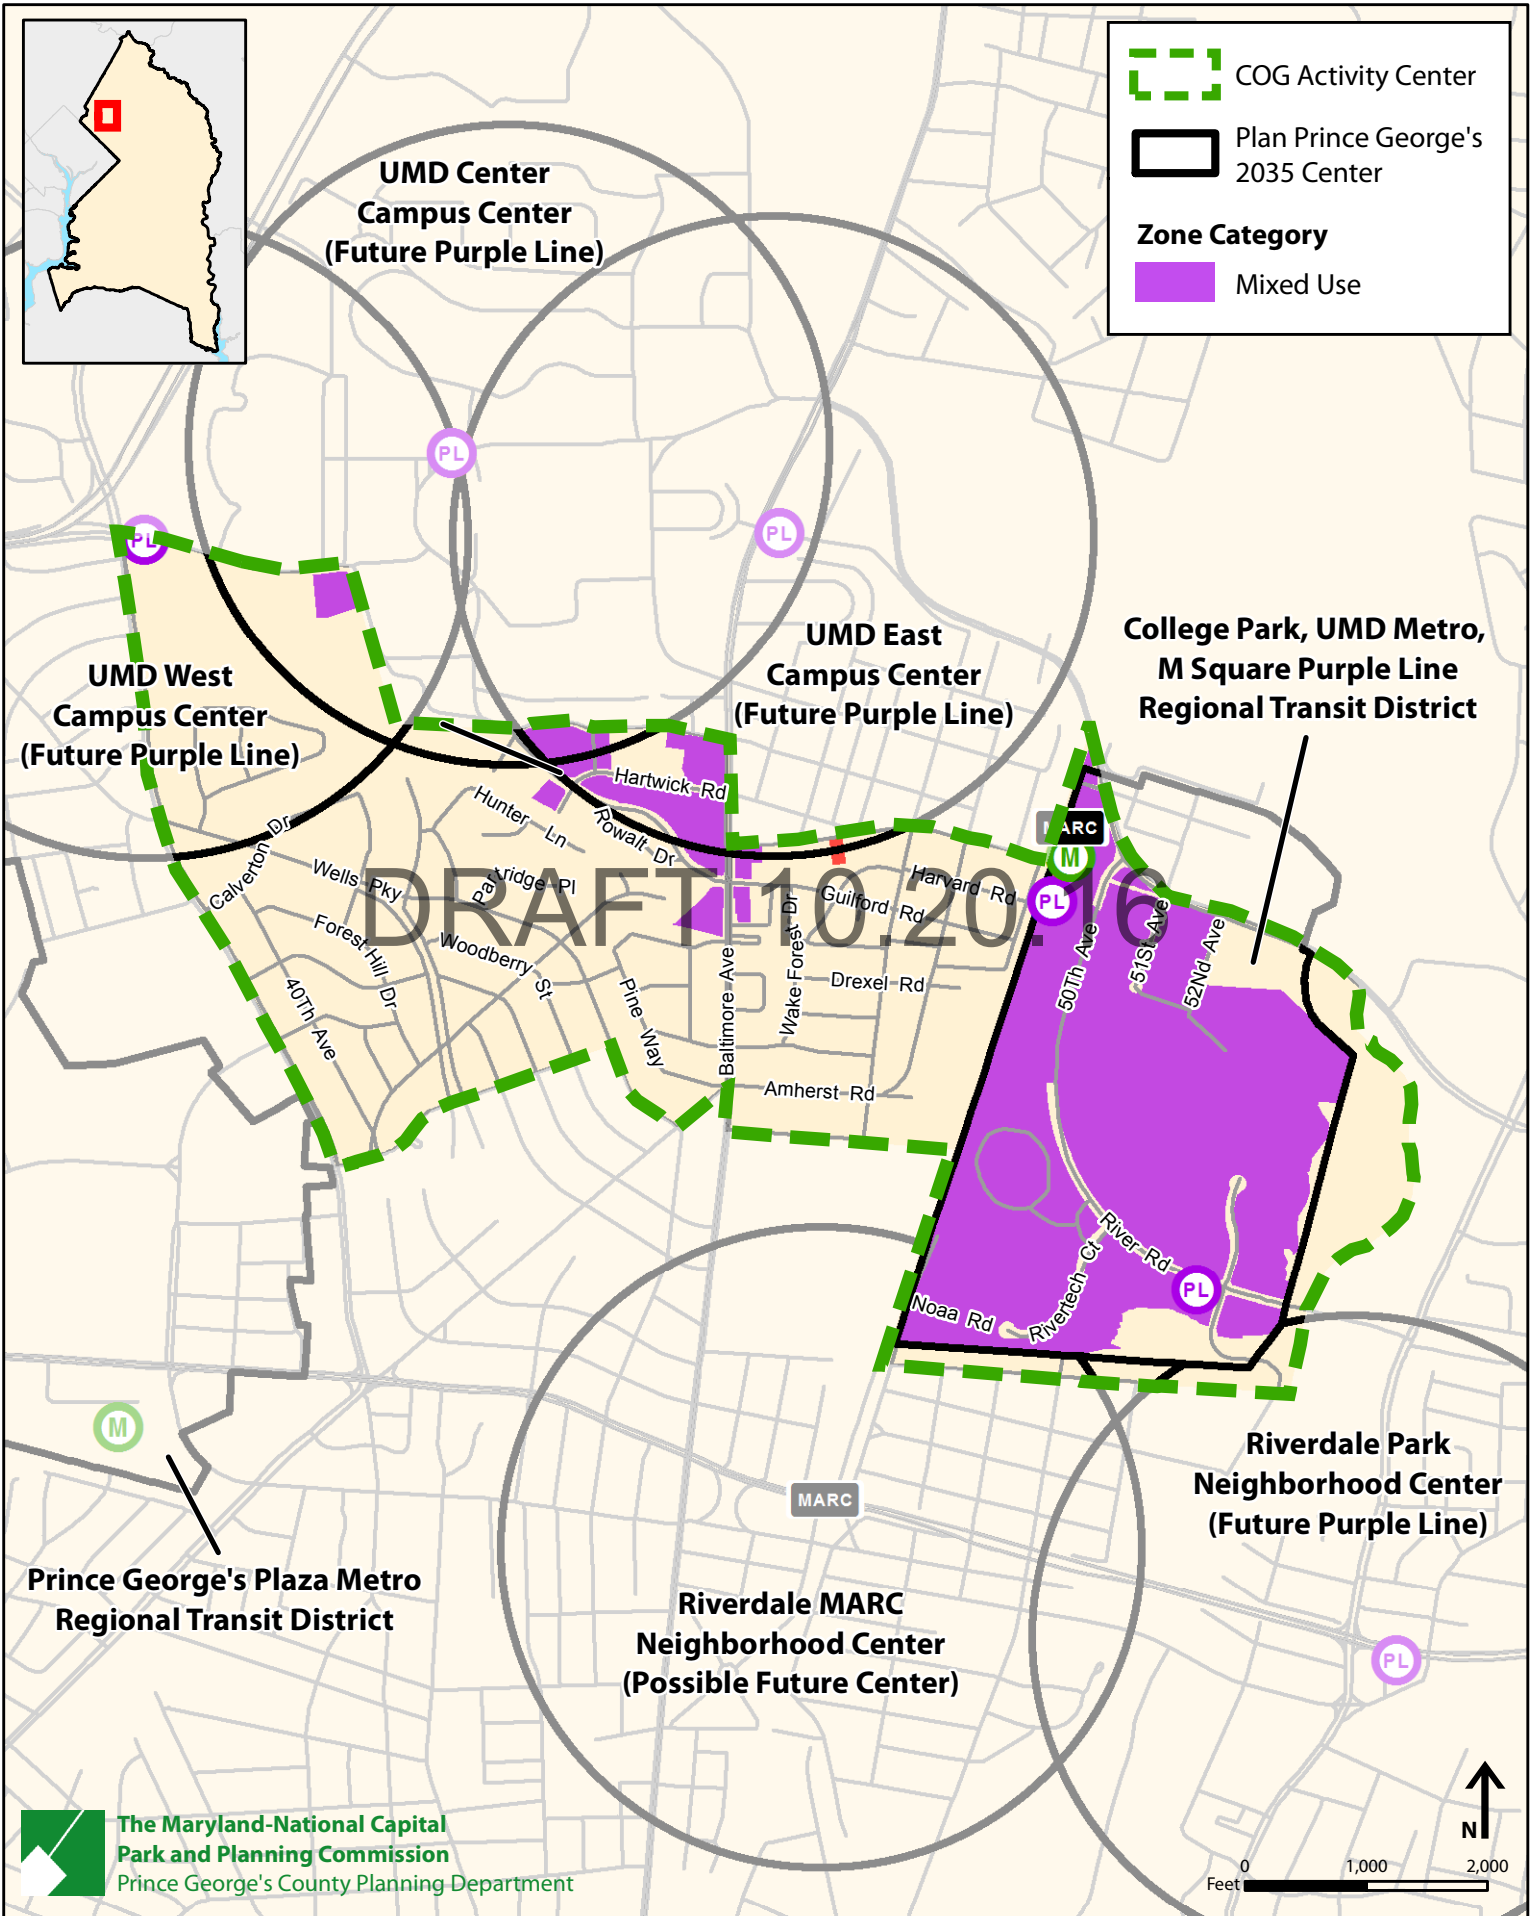

**Morgan Boulevard Metro
Local Transit Center**

**Largo Town Center Metro
Regional Transit District**

DRAFT 10-2016

	COG Activity Center
	Plan Prince George's 2035 Center
Zone Category	
	Commercial
	Mixed Use
	Industrial

COG Activity Center 62: Landover Metro

COG Activity Center 61: New Carrollton

COG Activity Center 60: College Park

COG Activity Center 59: Prince George's Plaza

COG Activity Center 58: Port Towns

	COG Activity Center
	Plan Prince George's 2035 Center
Zone Category	
	Commercial
	Mixed Use
	Industrial

**Port Towns
Neighborhood
Center**

COG Activity Center 57: West Hyattsville Metro

COG Activity Center 56: Langley Park

Legend

- COG Activity Center
- Plan Prince George's 2035 Center

Zone Category

- Commercial

COG Activity Center 50: Oxon Hill

COG Activity Center 49: National Harbor