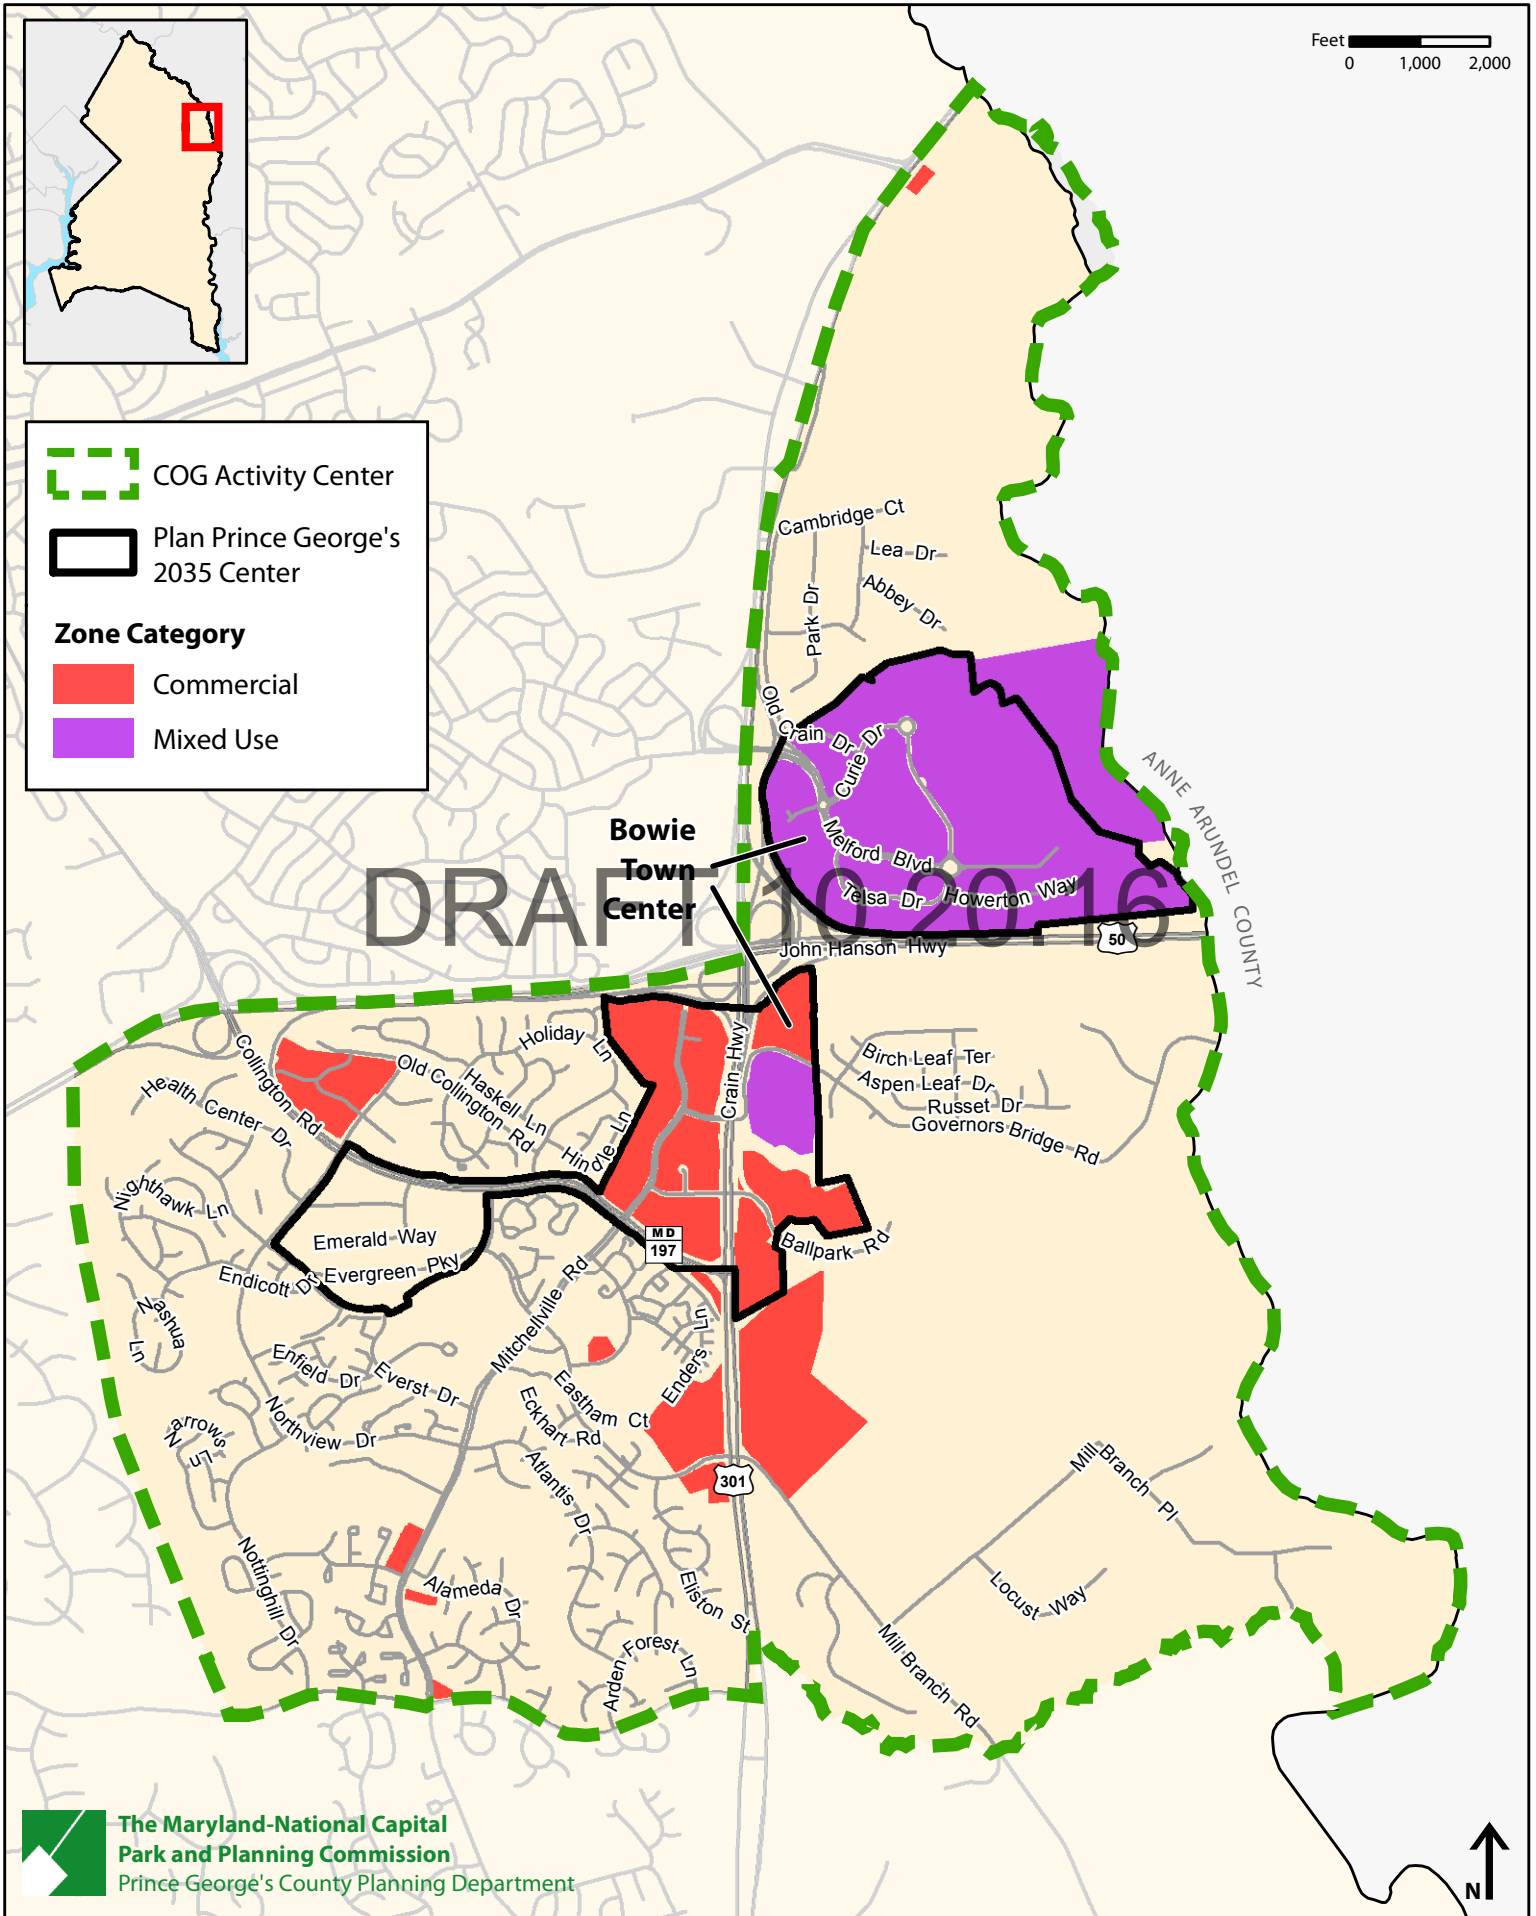

COG Activity Center 24: Capitol Heights-Addison Rd Metro

COG Activity Center 67: Westphalia

COG Activity Center 66: Bowie MARC

COG Activity Center 65: Bowie

COG Activity Center 64: Landover Mall

COG Activity Center 63: LargoTown Center-Morgan Blvd

**Morgan Boulevard Metro
Local Transit Center**

**Largo Town Center Metro
Regional Transit District**

DRAFT 10-2016

	COG Activity Center
	Plan Prince George's 2035 Center
Zone Category	
	Commercial
	Mixed Use
	Industrial

COG Activity Center 62: Landover Metro

COG Activity Center 61: New Carrollton

COG Activity Center 60: College Park

COG Activity Center 59: Prince George's Plaza

COG Activity Center 58: Port Towns

	COG Activity Center
	Plan Prince George's 2035 Center
Zone Category	
	Commercial
	Mixed Use
	Industrial

COG Activity Center 50: Oxon Hill

COG Activity Center 49: National Harbor