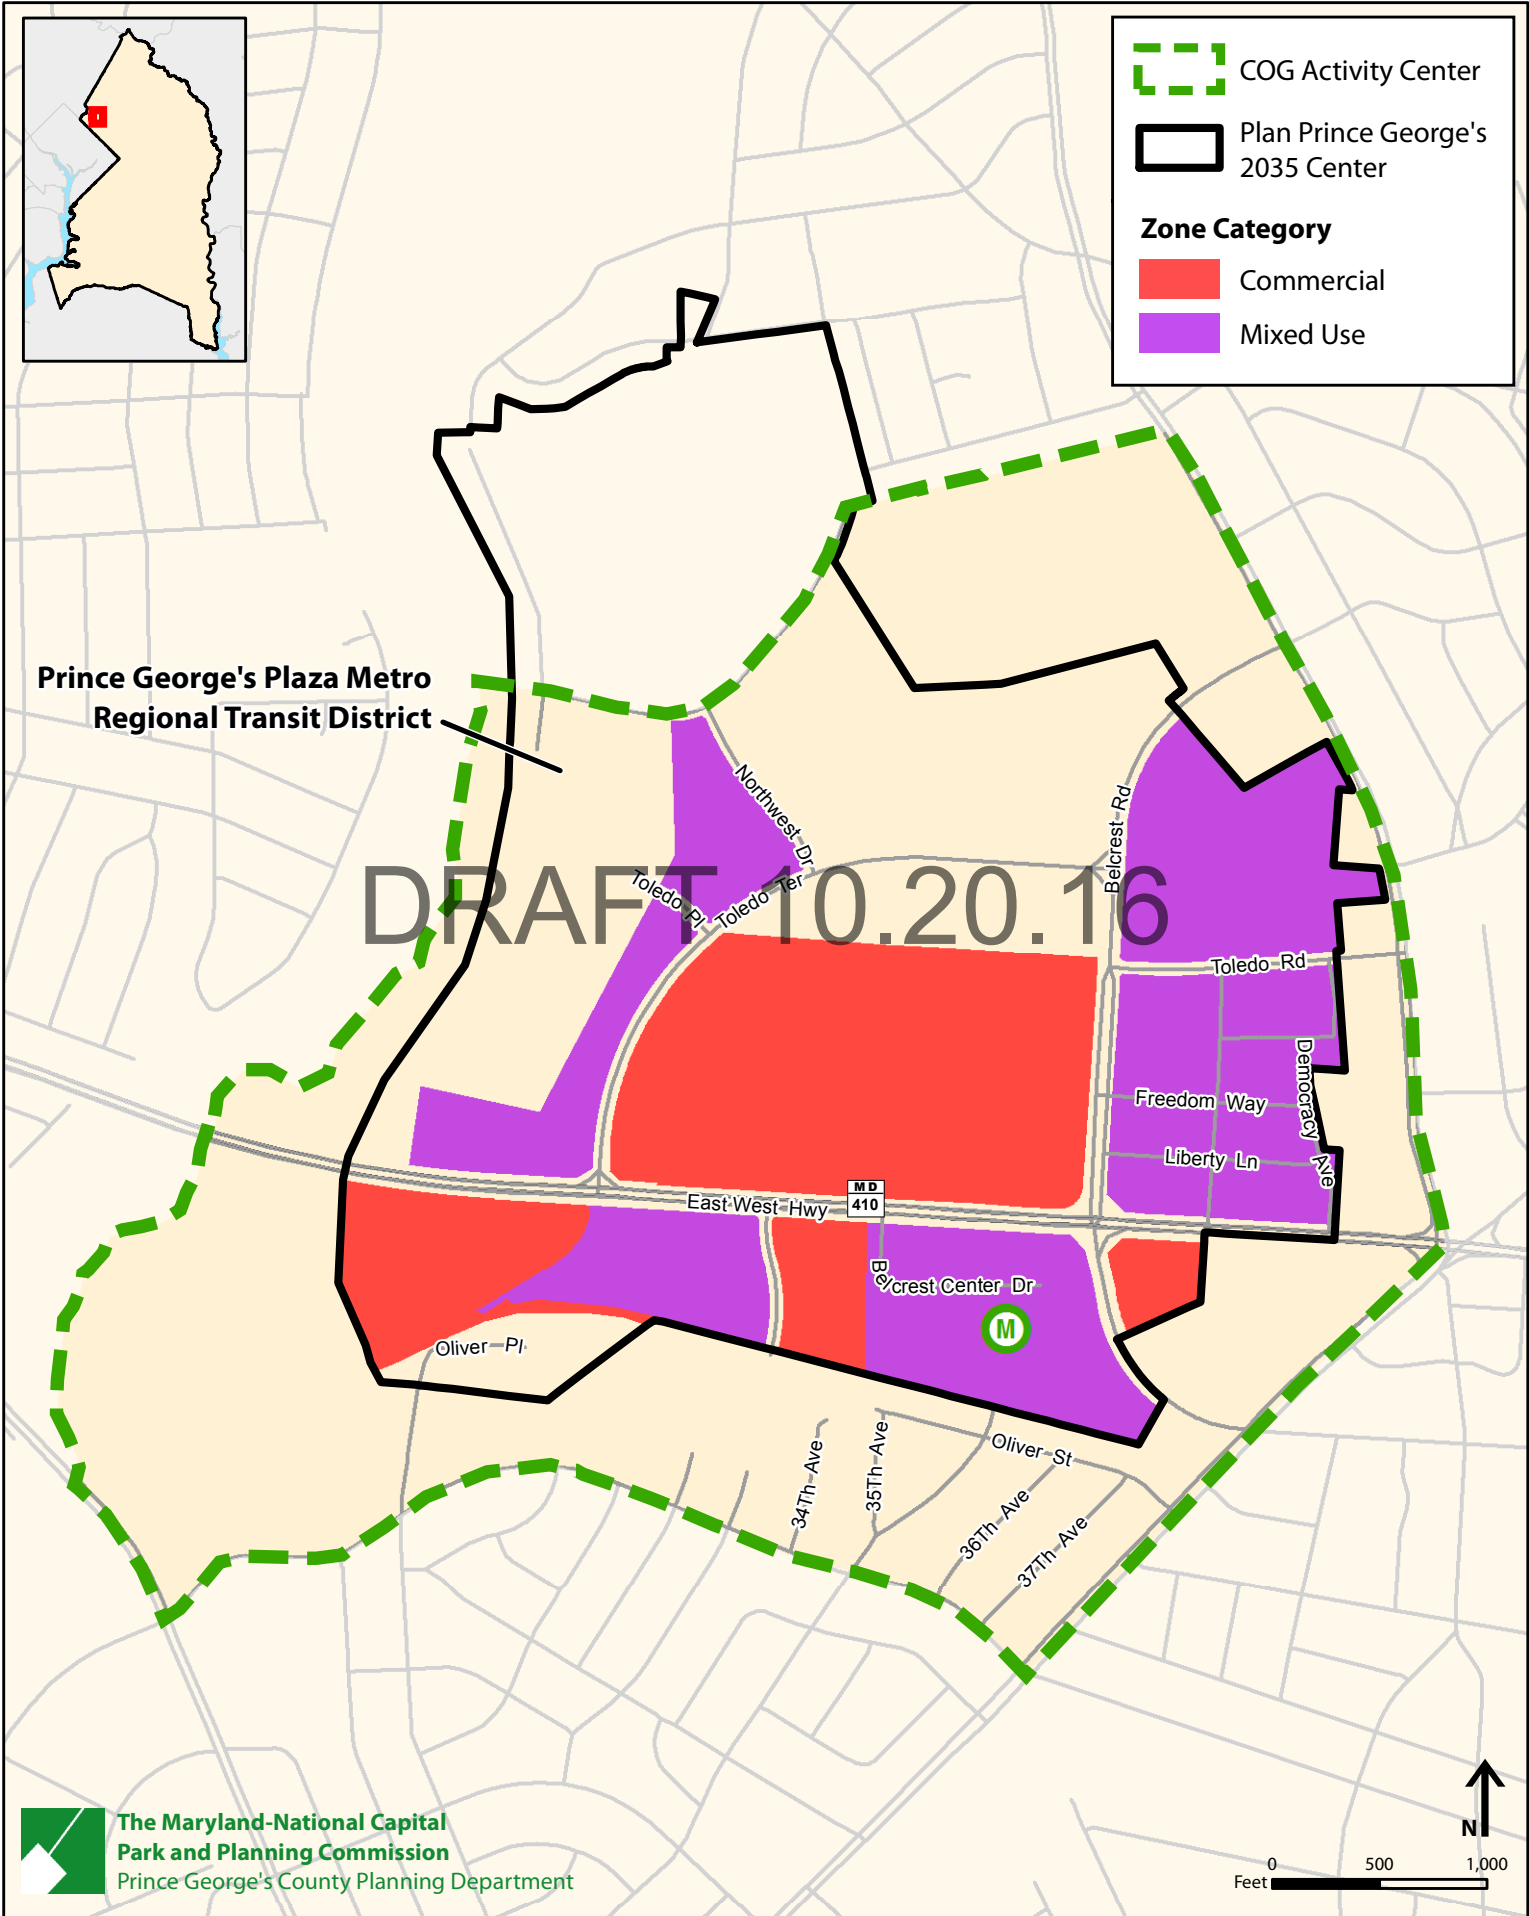

**Morgan Boulevard Metro
Local Transit Center**

**Largo Town Center Metro
Regional Transit District**

DRAFT 10-2016

	COG Activity Center
	Plan Prince George's 2035 Center
Zone Category	
	Commercial
	Mixed Use
	Industrial

COG Activity Center 62: Landover Metro

COG Activity Center 61: New Carrollton

COG Activity Center 60: College Park

COG Activity Center 59: Prince George's Plaza

COG Activity Center 58: Port Towns

	COG Activity Center
	Plan Prince George's 2035 Center
Zone Category	
	Commercial
	Mixed Use
	Industrial

**Port Towns
Neighborhood
Center**

COG Activity Center 57: West Hyattsville Metro

COG Activity Center 56: Langley Park

Legend

- COG Activity Center
- Plan Prince George's 2035 Center

Zone Category

- Commercial

COG Activity Center 50: Oxon Hill

COG Activity Center 49: National Harbor