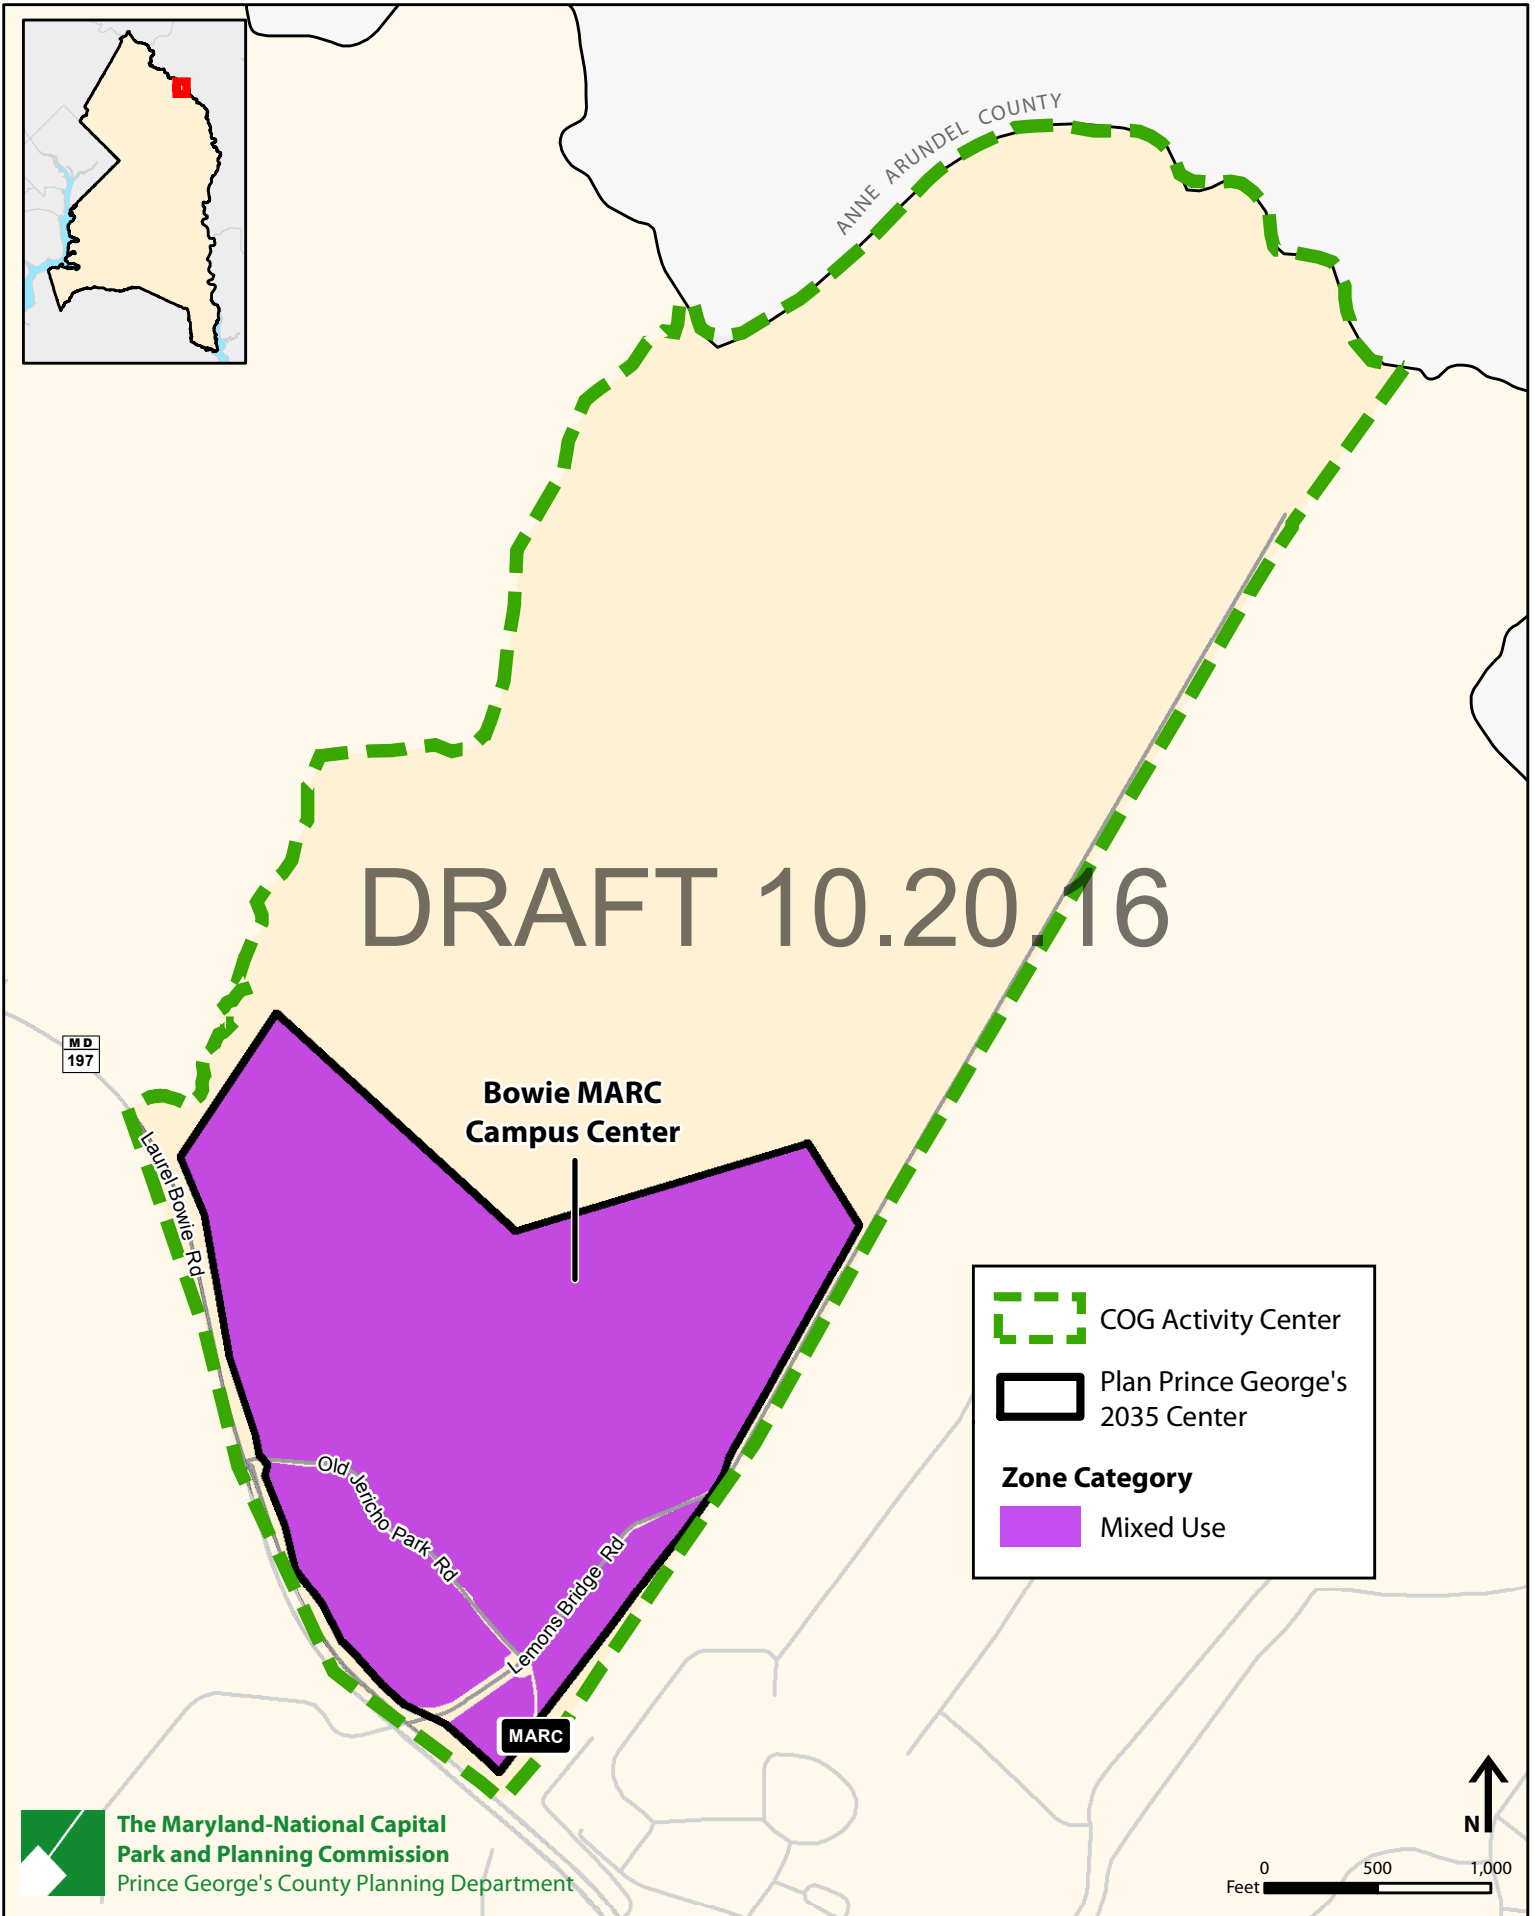

COG Activity Center 24: Capitol Heights-Addison Rd Metro

COG Activity Center 67: Westphalia

COG Activity Center 66: Bowie MARC

COG Activity Center 65: Bowie

COG Activity Center 64: Landover Mall

COG Activity Center 63: LargoTown Center-Morgan Blvd

**Morgan Boulevard Metro
Local Transit Center**

**Largo Town Center Metro
Regional Transit District**

DRAFT 10-2016

	COG Activity Center
	Plan Prince George's 2035 Center
Zone Category	
	Commercial
	Mixed Use
	Industrial

COG Activity Center 62: Landover Metro

COG Activity Center 61: New Carrollton

COG Activity Center 60: College Park

COG Activity Center 59: Prince George's Plaza

COG Activity Center 58: Port Towns

	COG Activity Center
	Plan Prince George's 2035 Center
Zone Category	
	Commercial
	Mixed Use
	Industrial

COG Activity Center 50: Oxon Hill

COG Activity Center 49: National Harbor