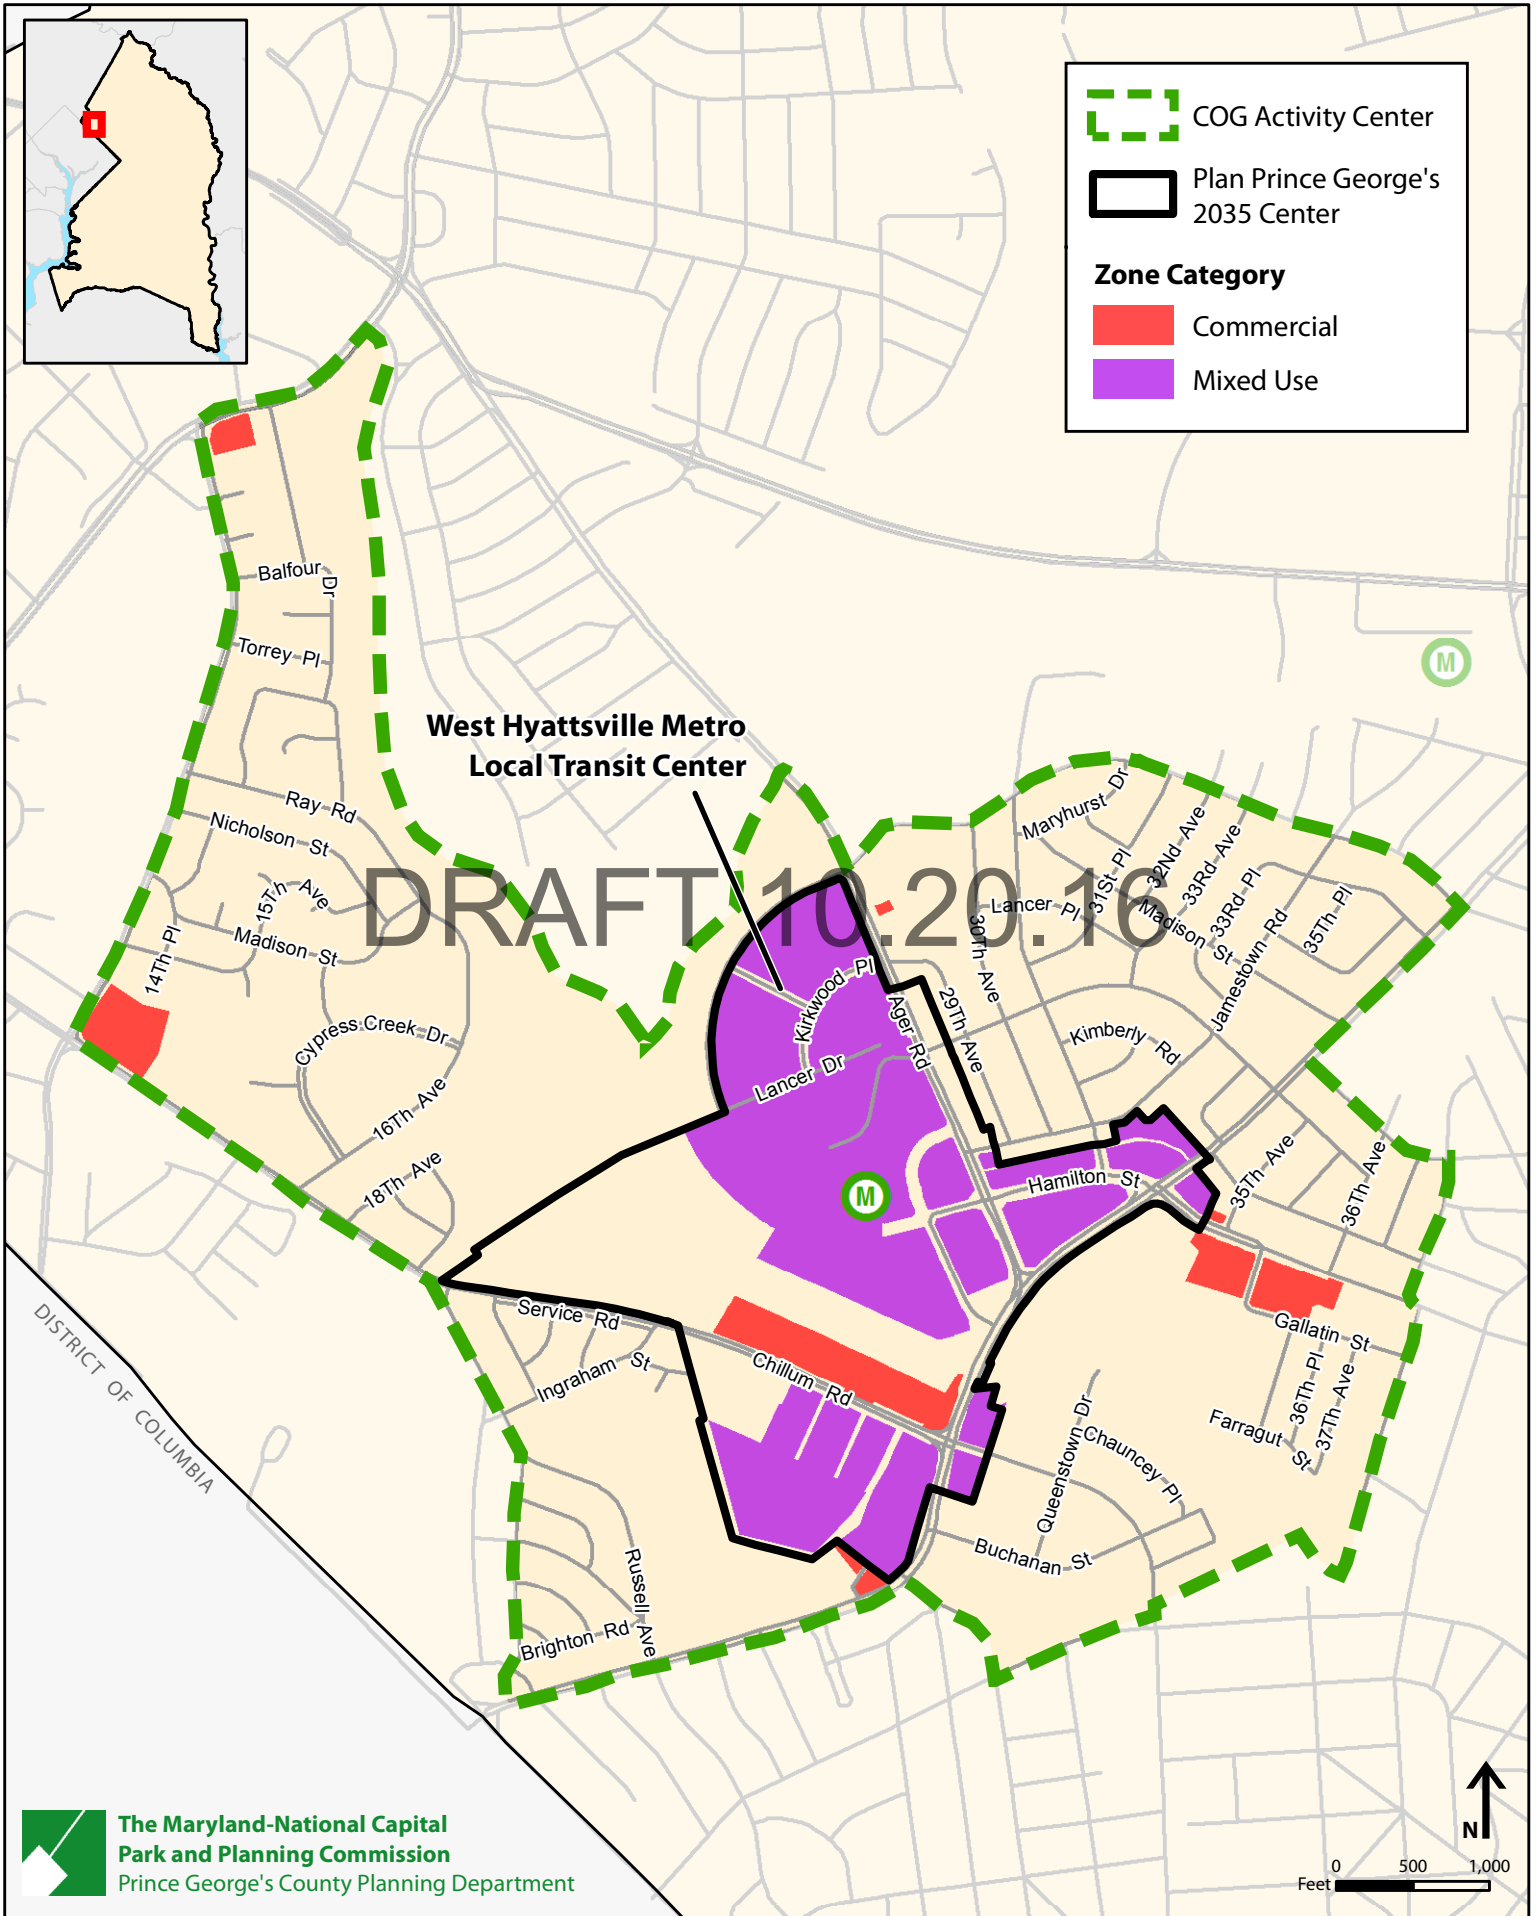

**Morgan Boulevard Metro
Local Transit Center**

**Largo Town Center Metro
Regional Transit District**

DRAFT 10-2016

	COG Activity Center
	Plan Prince George's 2035 Center
Zone Category	
	Commercial
	Mixed Use
	Industrial

COG Activity Center 62: Landover Metro

COG Activity Center 61: New Carrollton

COG Activity Center 60: College Park

COG Activity Center 59: Prince George's Plaza

COG Activity Center 58: Port Towns

	COG Activity Center
	Plan Prince George's 2035 Center
Zone Category	
	Commercial
	Mixed Use
	Industrial

**Port Towns
Neighborhood
Center**

COG Activity Center 57: West Hyattsville Metro

COG Activity Center 56: Langley Park

Legend

- COG Activity Center
- Plan Prince George's 2035 Center

Zone Category

- Commercial

COG Activity Center 50: Oxon Hill

COG Activity Center 49: National Harbor