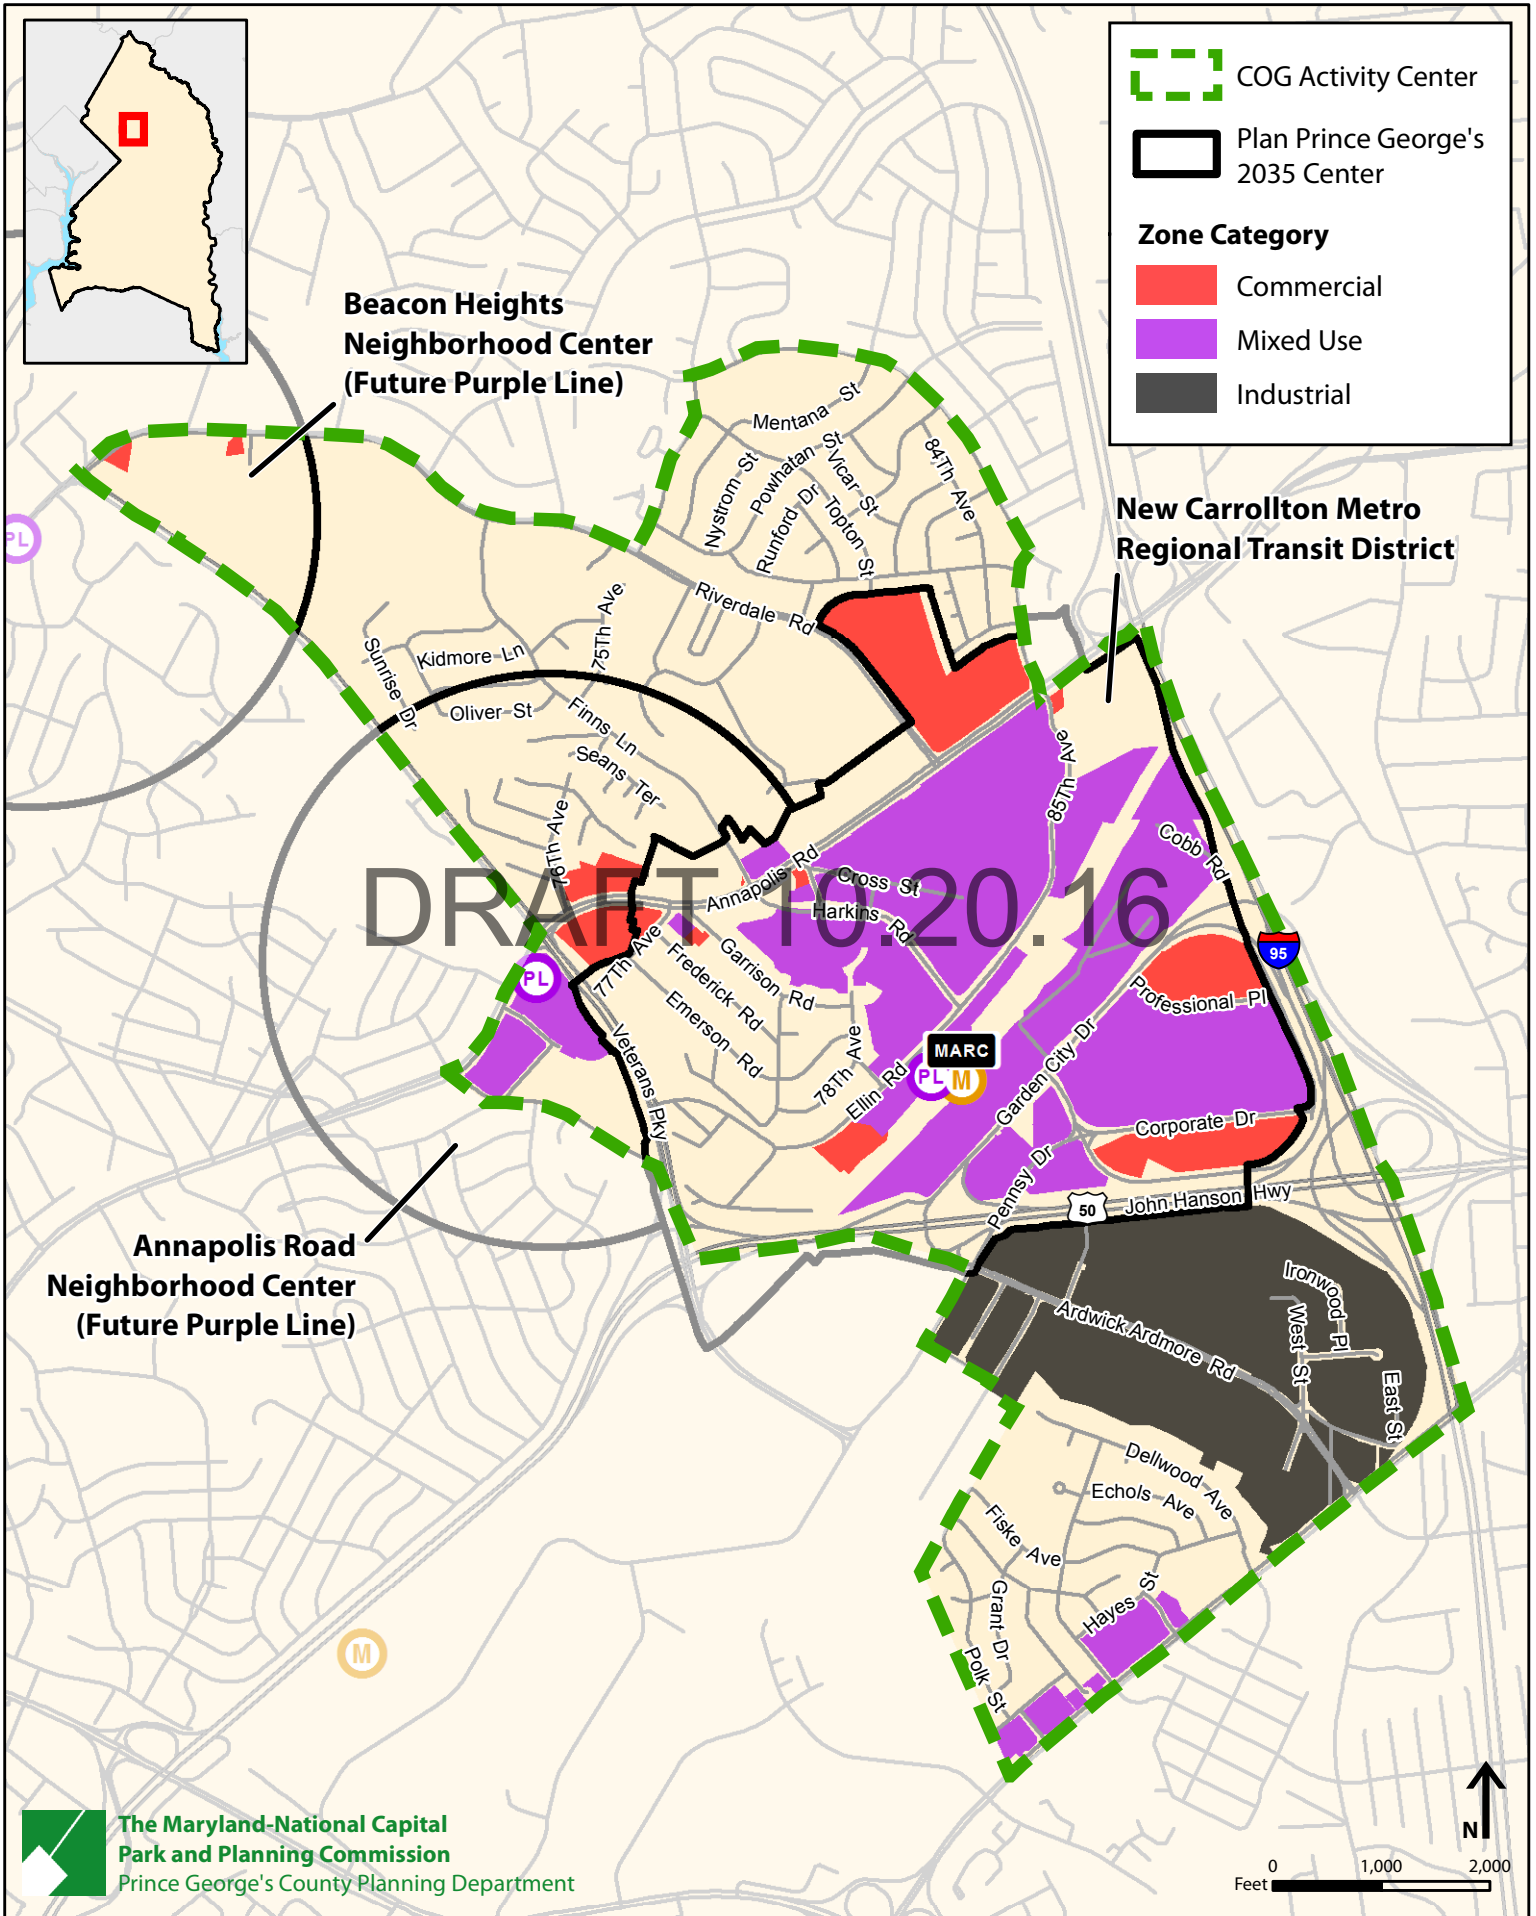

**Morgan Boulevard Metro
Local Transit Center**

**Largo Town Center Metro
Regional Transit District**

DRAFT 10-2016

	COG Activity Center
	Plan Prince George's 2035 Center
Zone Category	
	Commercial
	Mixed Use
	Industrial

COG Activity Center 62: Landover Metro

COG Activity Center 61: New Carrollton

COG Activity Center 60: College Park

COG Activity Center 59: Prince George's Plaza

COG Activity Center 58: Port Towns

	COG Activity Center
	Plan Prince George's 2035 Center
Zone Category	
	Commercial
	Mixed Use
	Industrial

**Port Towns
Neighborhood
Center**

COG Activity Center 57: West Hyattsville Metro

COG Activity Center 56: Langley Park

Legend

- COG Activity Center
- Plan Prince George's 2035 Center

Zone Category

- Commercial

COG Activity Center 50: Oxon Hill

COG Activity Center 49: National Harbor