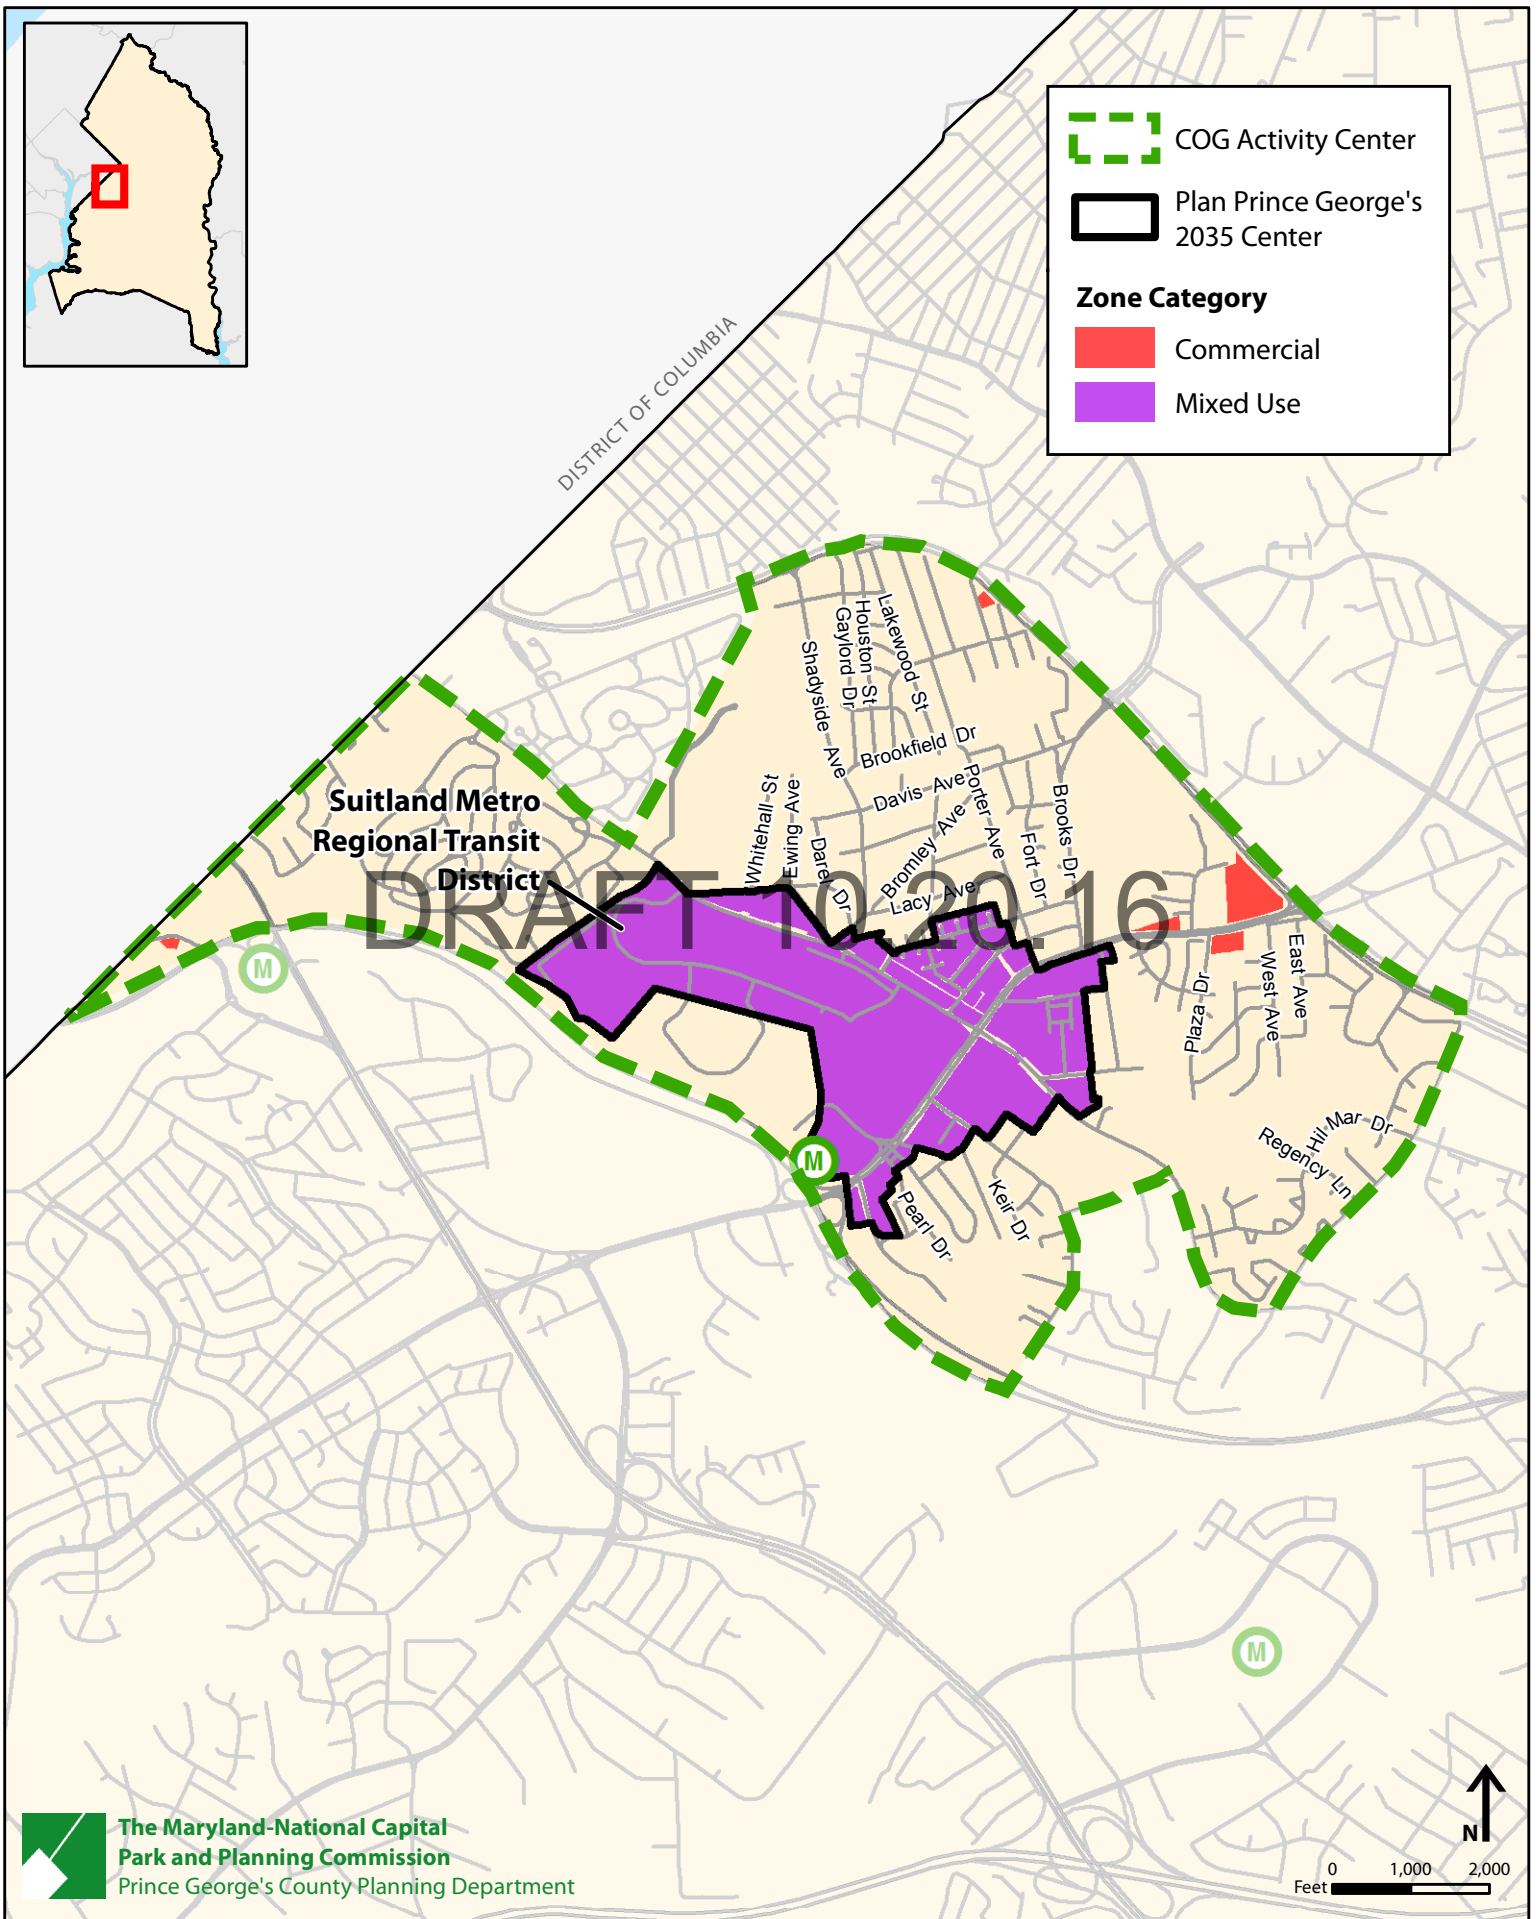

COG Activity Center 62: Landover Metro

COG Activity Center 61: New Carrollton

COG Activity Center 60: College Park

COG Activity Center 59: Prince George's Plaza

COG Activity Center 58: Port Towns

	COG Activity Center
	Plan Prince George's 2035 Center
Zone Category	
	Commercial
	Mixed Use
	Industrial

**Port Towns
Neighborhood
Center**

COG Activity Center 57: West Hyattsville Metro

COG Activity Center 56: Langley Park

Legend

- COG Activity Center
- Plan Prince George's 2035 Center

Zone Category

- Commercial

**Takoma/Langley Crossroads
Local Transit Center**

COG Activity Center 55: Greenbelt

COG Activity Center 54: Konterra

COG Activity Center 53: Naylor Rd-Southern Ave

COG Activity Center 52: Suitland Metro

COG Activity Center 51: Branch Ave

COG Activity Center 50: Oxon Hill

COG Activity Center 49: National Harbor