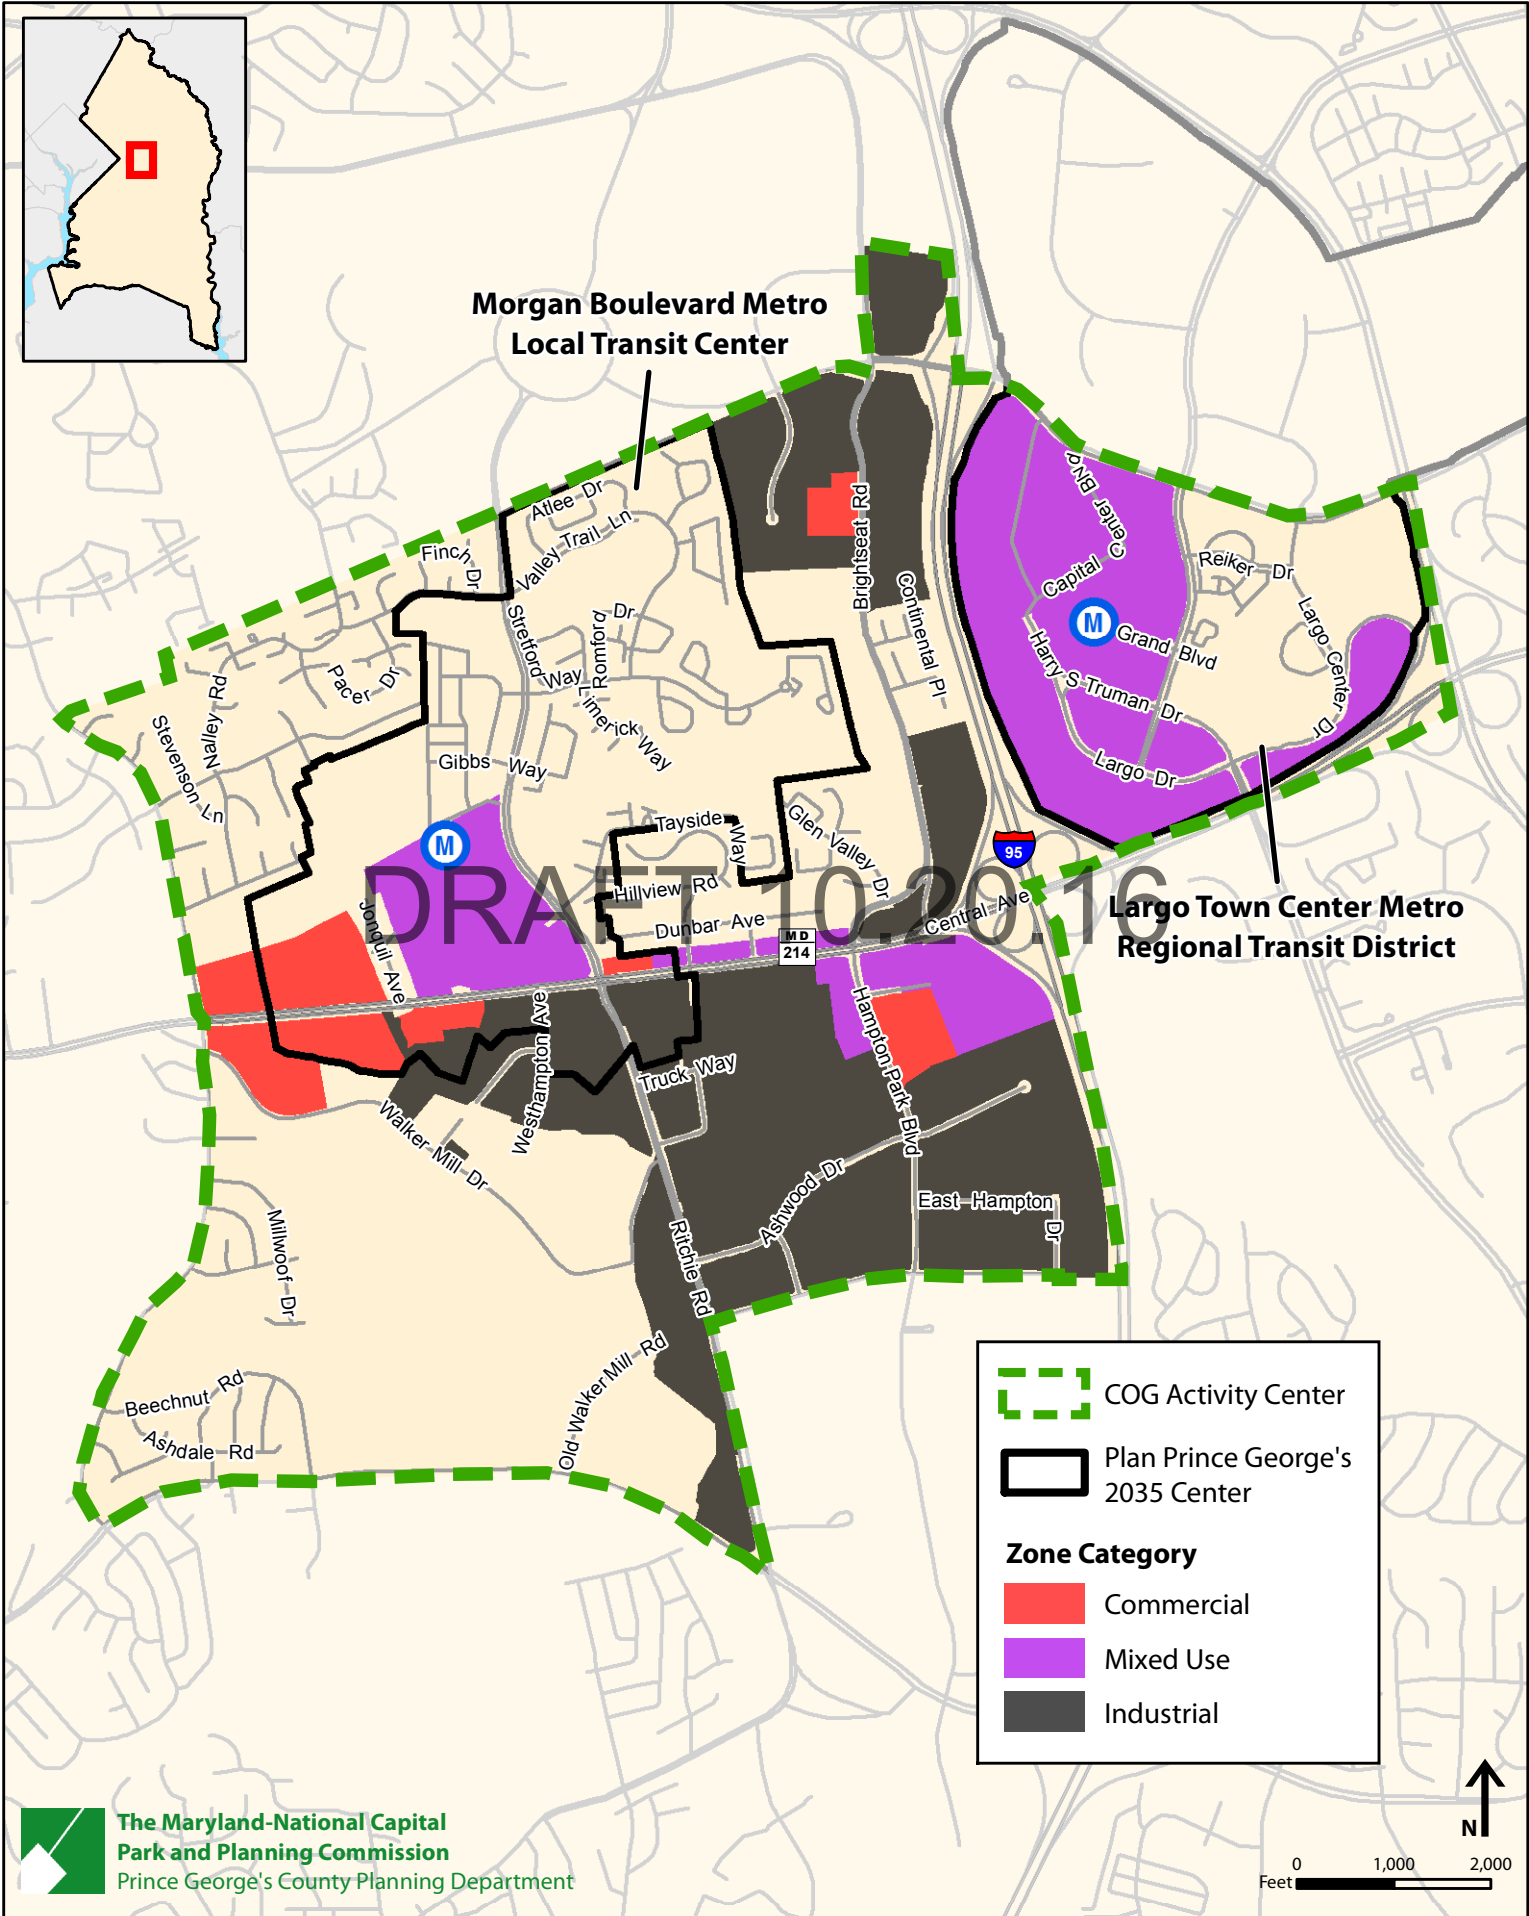

COG Activity Center 24: Capitol Heights-Addison Rd Metro

COG Activity Center 67: Westphalia

COG Activity Center 66: Bowie MARC

COG Activity Center 65: Bowie

COG Activity Center 64: Landover Mall

COG Activity Center 63: LargoTown Center-Morgan Blvd

**Morgan Boulevard Metro
Local Transit Center**

**Largo Town Center Metro
Regional Transit District**

DRAFT 10-2016

	COG Activity Center
	Plan Prince George's 2035 Center
Zone Category	
	Commercial
	Mixed Use
	Industrial

COG Activity Center 62: Landover Metro

COG Activity Center 61: New Carrollton

COG Activity Center 60: College Park

COG Activity Center 59: Prince George's Plaza

COG Activity Center 58: Port Towns

	COG Activity Center
	Plan Prince George's 2035 Center
Zone Category	
	Commercial
	Mixed Use
	Industrial

COG Activity Center 50: Oxon Hill

COG Activity Center 49: National Harbor