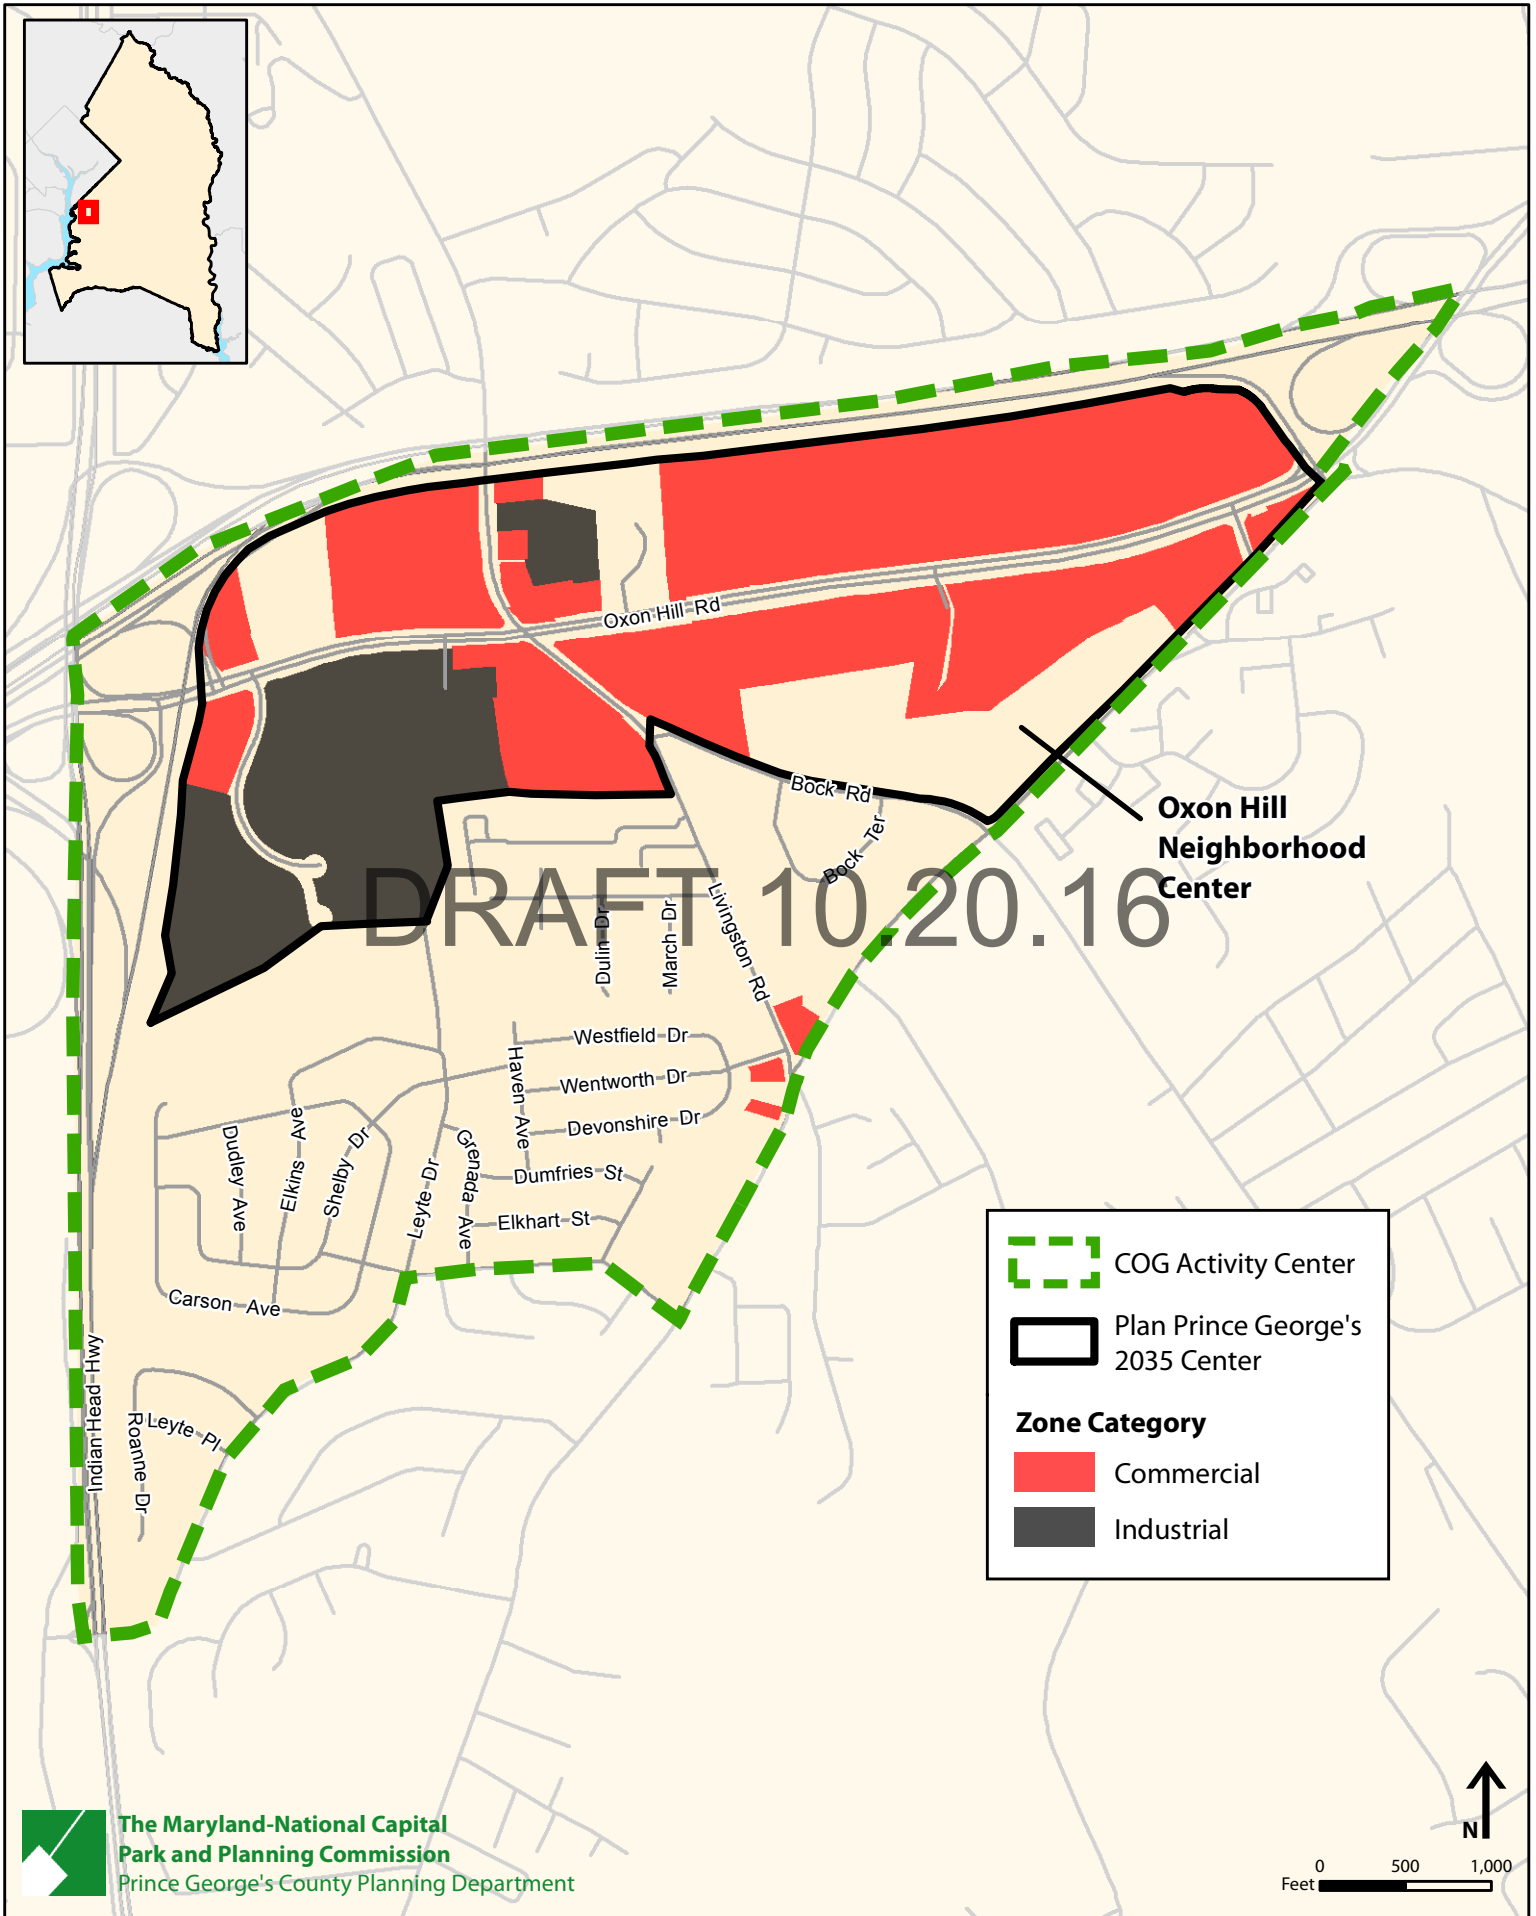

COG Activity Center 62: Landover Metro

COG Activity Center 61: New Carrollton

COG Activity Center 60: College Park

COG Activity Center 59: Prince George's Plaza

COG Activity Center 58: Port Towns

	COG Activity Center
	Plan Prince George's 2035 Center
Zone Category	
	Commercial
	Mixed Use
	Industrial

**Takoma/Langley Crossroads
Local Transit Center**

COG Activity Center 55: Greenbelt

COG Activity Center 54: Konterra

COG Activity Center 53: Naylor Rd-Southern Ave

COG Activity Center 52: Suitland Metro

COG Activity Center 51: Branch Ave

COG Activity Center 50: Oxon Hill

COG Activity Center 49: National Harbor