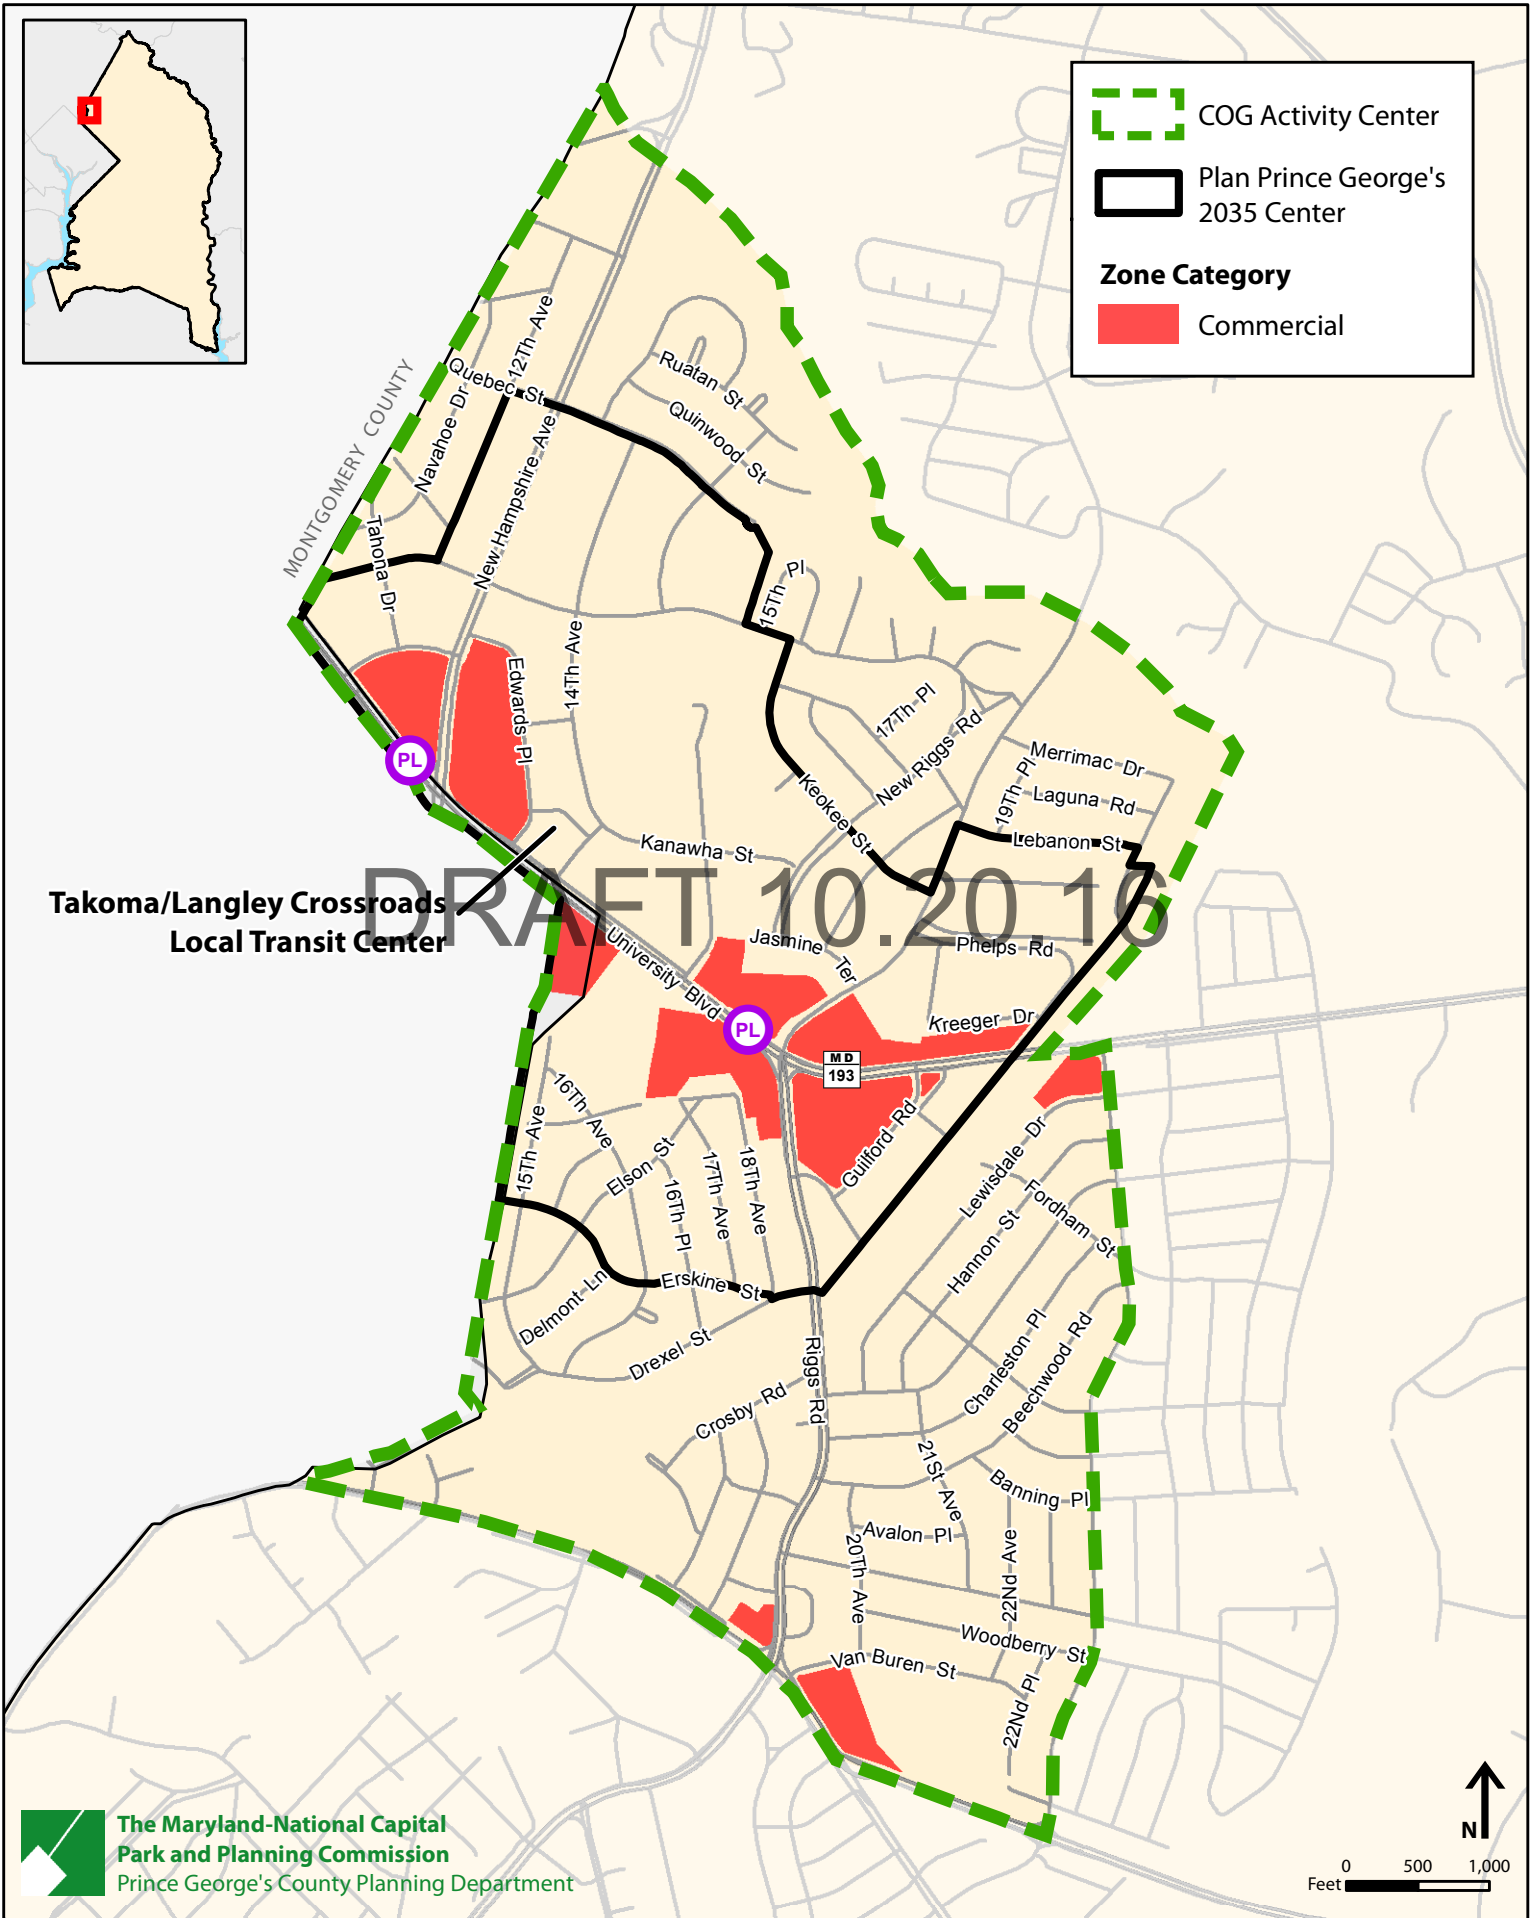

COG Activity Center 62: Landover Metro

COG Activity Center 61: New Carrollton

COG Activity Center 60: College Park

COG Activity Center 59: Prince George's Plaza

COG Activity Center 58: Port Towns

	COG Activity Center
	Plan Prince George's 2035 Center
Zone Category	
	Commercial
	Mixed Use
	Industrial

**Port Towns
Neighborhood
Center**

COG Activity Center 57: West Hyattsville Metro

COG Activity Center 56: Langley Park

Legend

- COG Activity Center
- Plan Prince George's 2035 Center

Zone Category

- Commercial

COG Activity Center 50: Oxon Hill

COG Activity Center 49: National Harbor