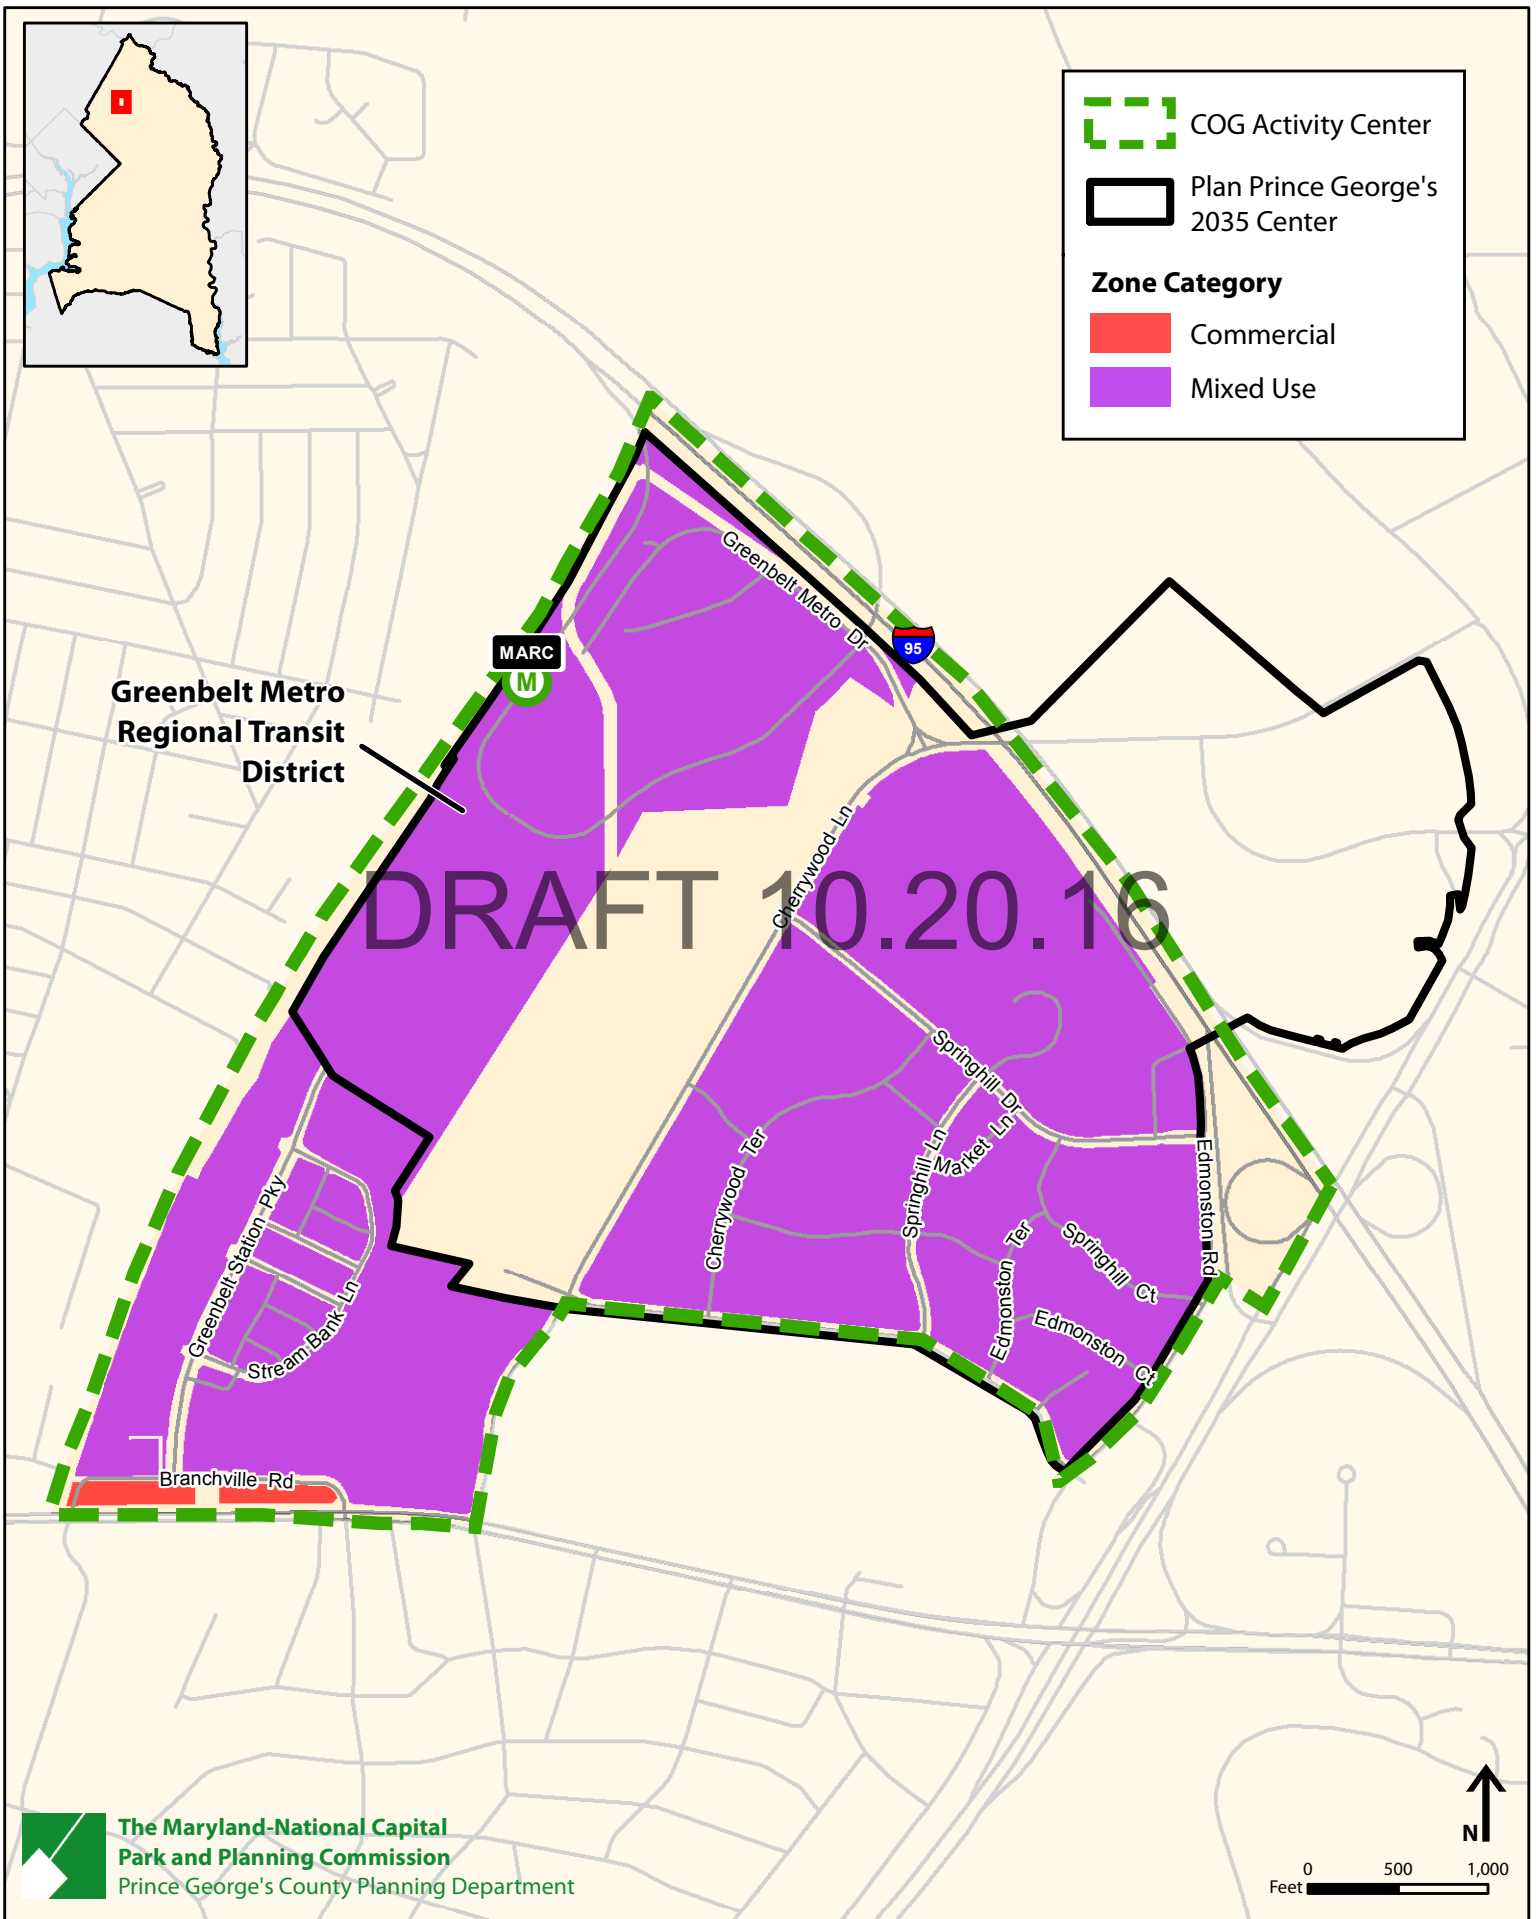

COG Activity Center 55: Greenbelt