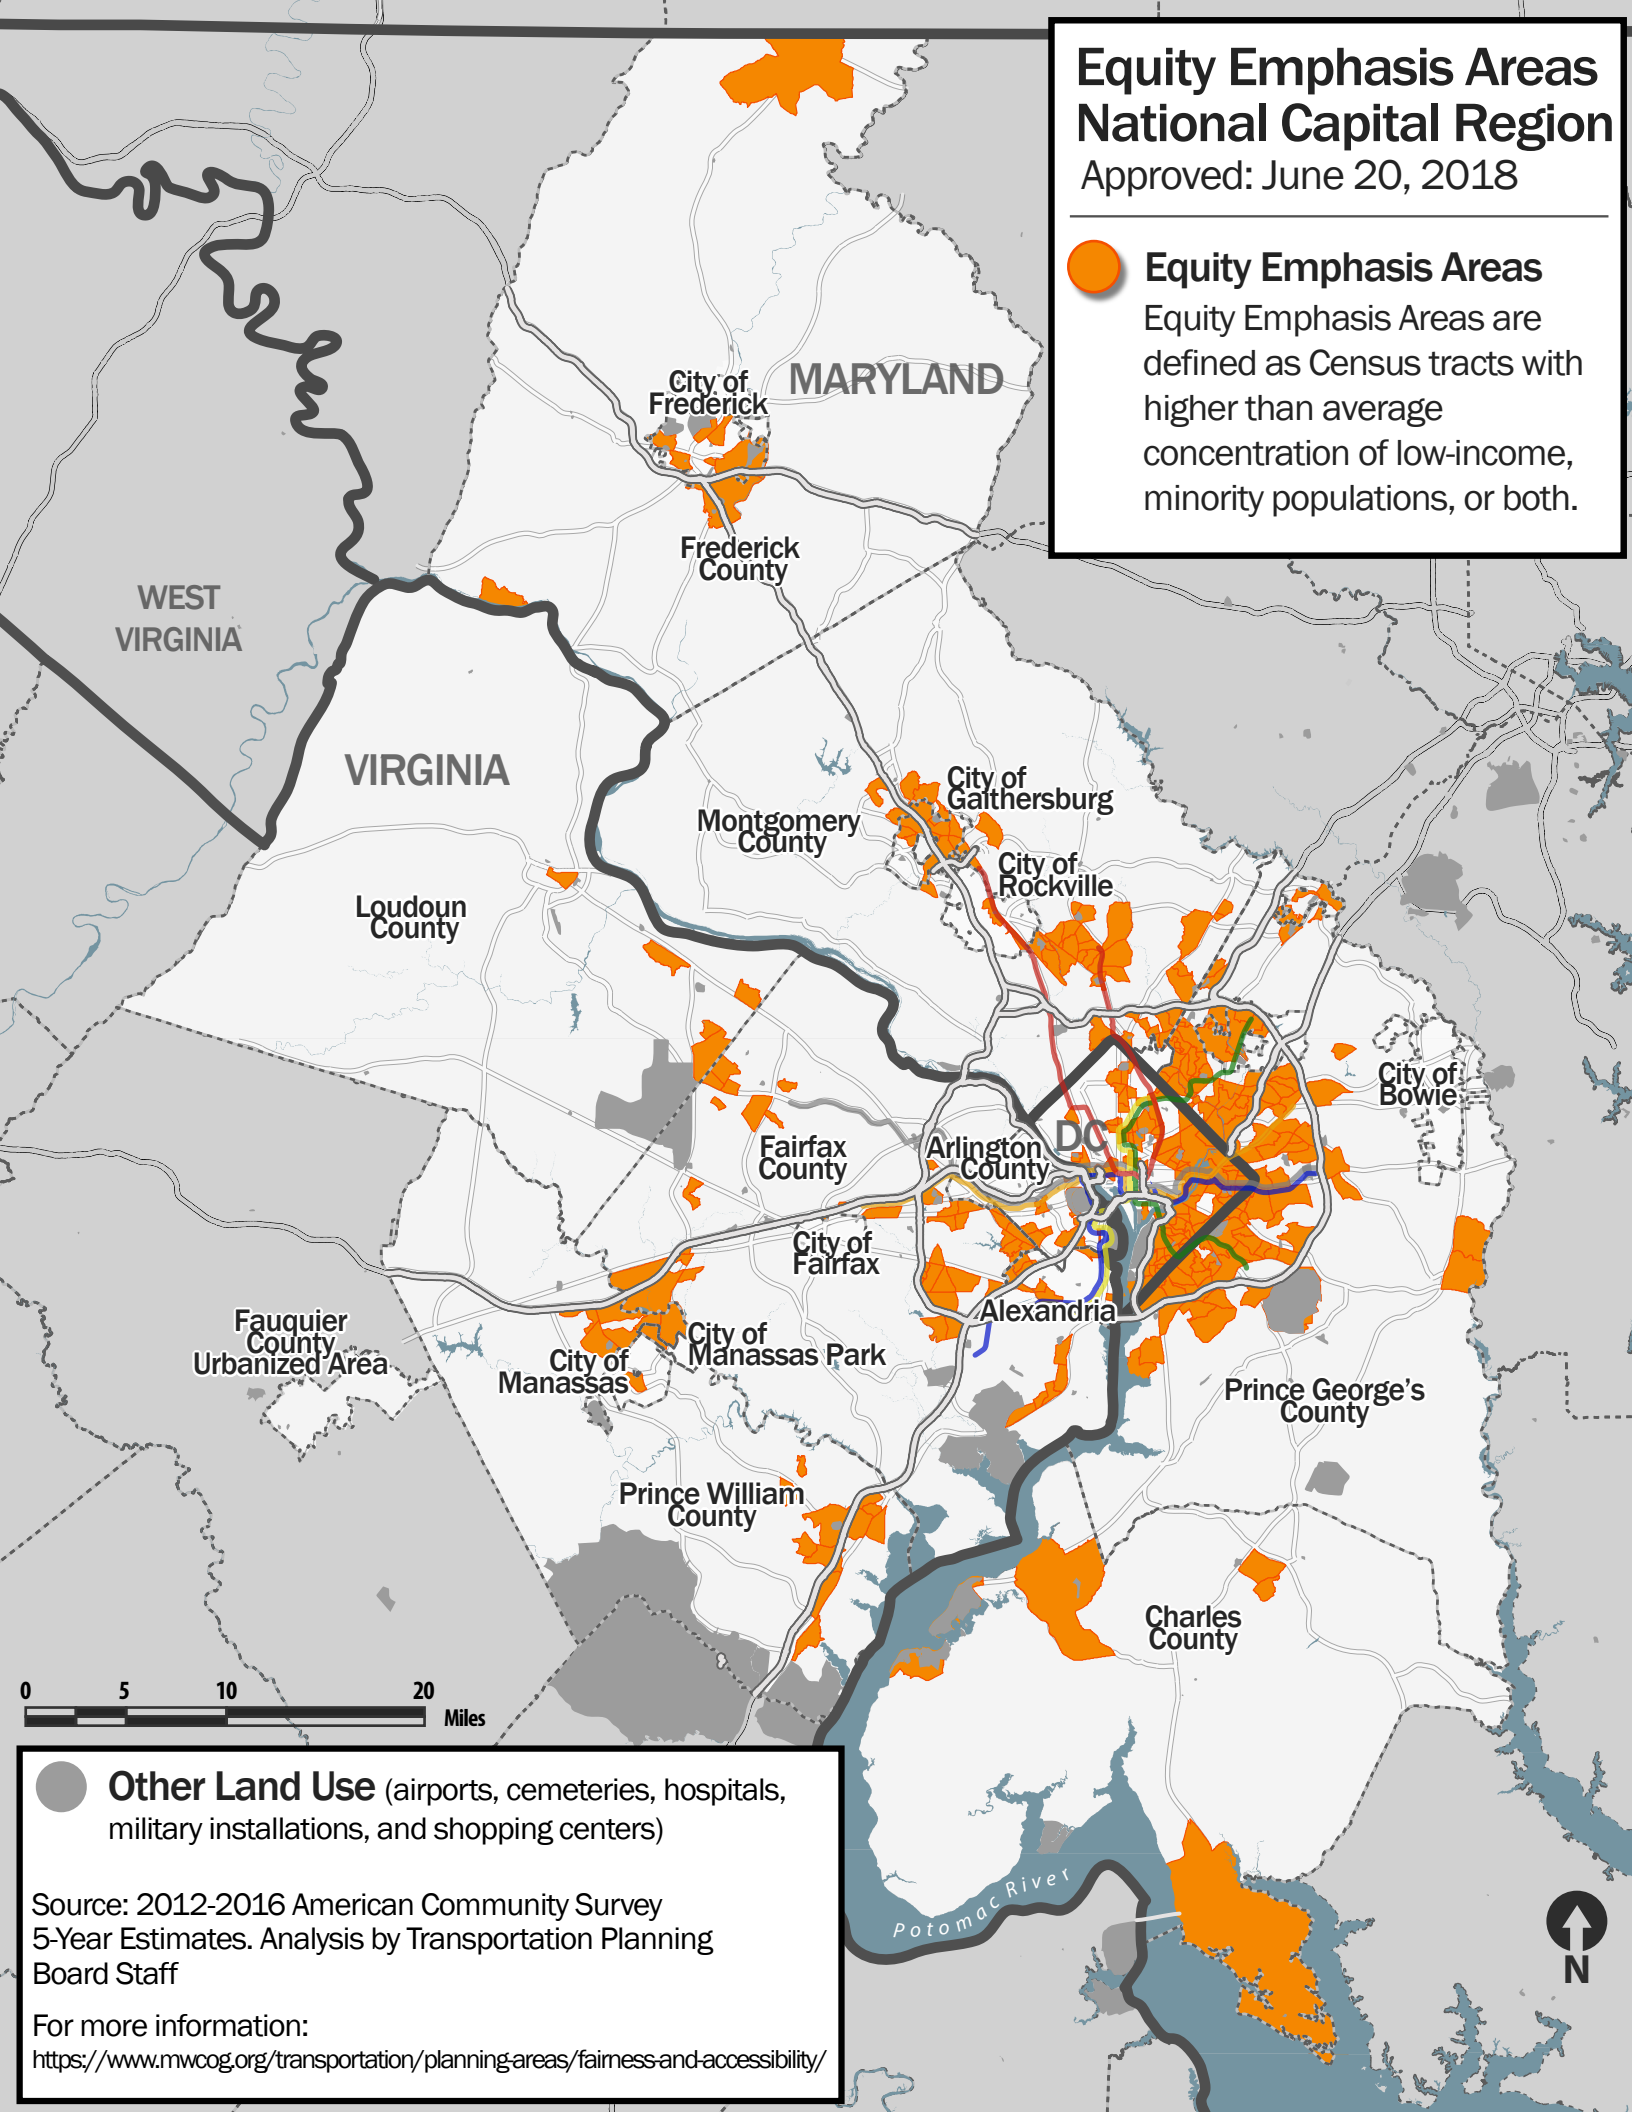

Equity Emphasis Areas National Capital Region

Approved: June 20, 2018

 **Equity Emphasis Areas**
Equity Emphasis Areas are defined as Census tracts with higher than average concentration of low-income, minority populations, or both.

 **Other Land Use** (airports, cemeteries, hospitals, military installations, and shopping centers)

Source: 2012-2016 American Community Survey 5-Year Estimates. Analysis by Transportation Planning Board Staff