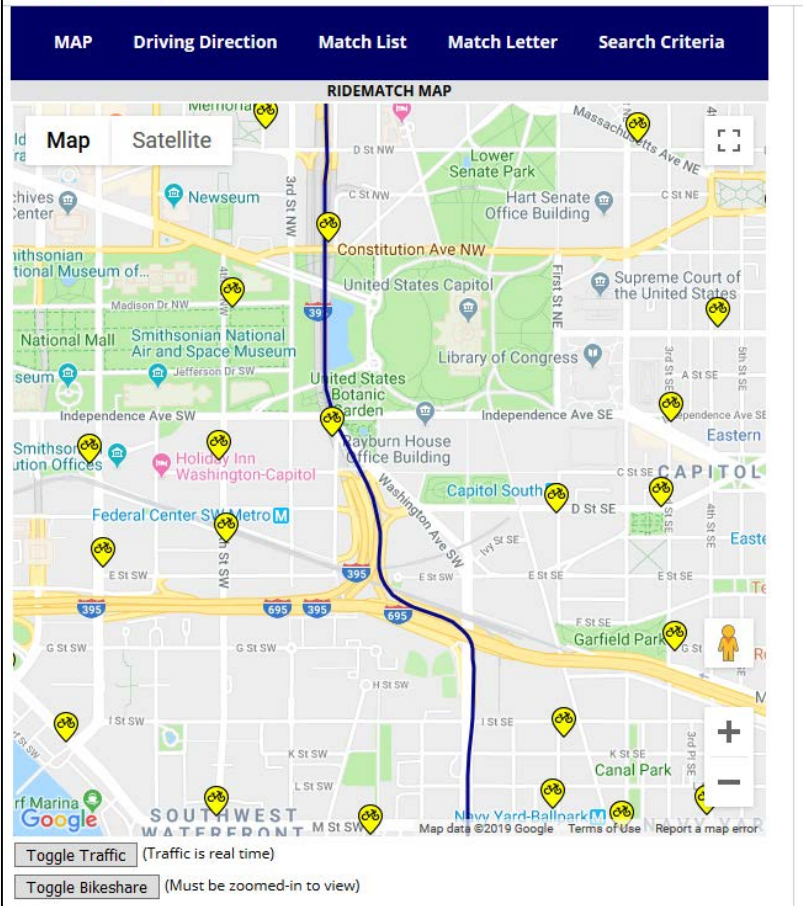

MATCH DETAILS

Event Details: JAZZ FESTIVAL on 06/28/2019 at 8:00:PM
 Event Location: 1ST MARINER ARENA - 201 W BALTIMORE ST BALTIMORE MD 21201
 Starting Address: 700 NORTH CAPITOL WASHINGTON DC 20001

RIDEMATCH MAP

LEGEND

Click on the icons displayed on the map to view more information about the event, matches, and park & ride lots.

SPECIAL EVENTS ADMINISTRATION - EVENT MATCHES

MAP	Driving Direction	Match Letter	Search Criteria
-----	-------------------	--------------	-----------------

FY19 Review: Capital Bikeshare

RIDESHARE ADMINISTRATION - RIDEMATCH RESULTS

RIDESHARE ADMINISTRATION - RIDEMATCH RESULTS

FY19 Review: Marketing Enhancements

 **Commuter Connections**
Sponsored · 

Share your ride and get paid \$10 each way when you do the driving!
Download the CarpoolNow app today to get started. Did we mention it's FREE?! Just sign up at carpoolnow.org or call 800.745.Ride. Sponsored by Commuter Connections. Some restrictions apply.