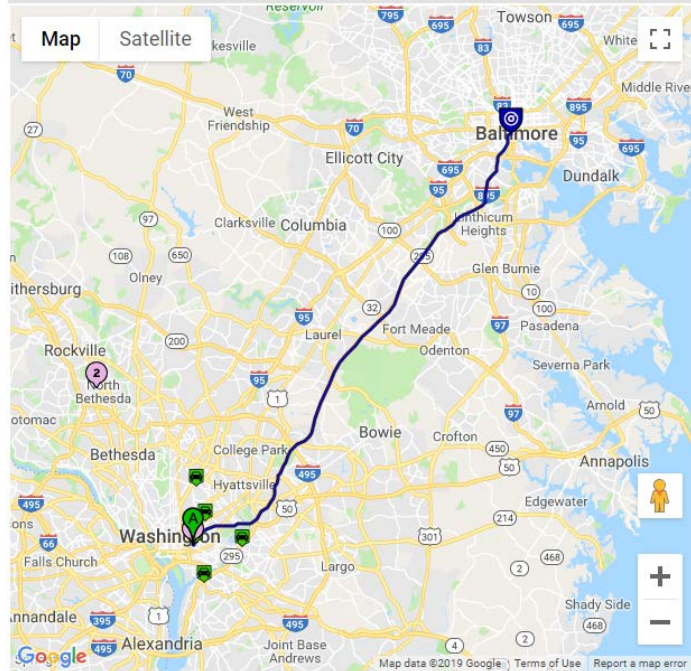

New Update: Verified Commute Logging

New Update: Special Events

SPECIAL EVENTS ADMINISTRATION - EVENT MATCHES

MAP	Driving Direction	Match Letter	Search Criteria
-----	-------------------	--------------	-----------------

MATCH DETAILS

Event Details: JAZZ FESTIVAL on 06/28/2019 at 8:00:PM
 Event Location: 1ST MARINER ARENA - 201 W BALTIMORE ST BALTIMORE MD 21201
 Starting Address: 700 NORTH CAPITOL WASHINGTON DC 20001

RIDEMATCH MAP

MATCH DETAILS

Event Details: JAZZ FESTIVAL on 06/28/2019 at 8:00:PM
 Event Location: 1ST MARINER ARENA - 201 W BALTIMORE ST BALTIMORE MD 21201
 Starting Address: 700 NORTH CAPITOL WASHINGTON DC 20001

[MATCH LETTER](#) [Print](#)

Start Address
 FAKEFLEX HEMRY
 700 NORTH CAPITOL
 WASHINGTON, DC 20001

Event
 JAZZ FESTIVAL on 06/28/2019 at 8:00:PM
 1ST MARINER ARENA
 201 W BALTIMORE ST
 BALTIMORE, MD 21201

Welcome!

Hello FAKEFLEX HEMRY: