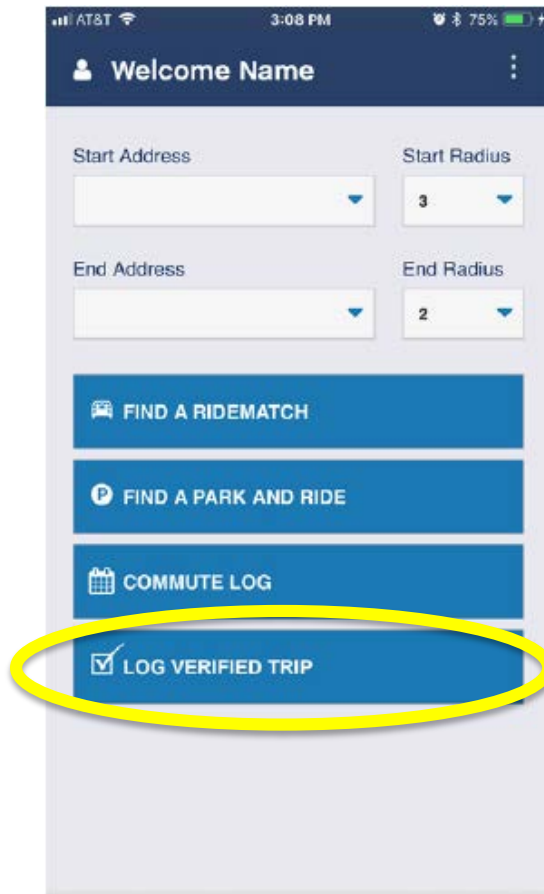

New Update: Verified Commute Logging

New Update: Special Events

SPECIAL EVENTS ADMINISTRATION - EVENT MATCHES

MAP	Driving Direction	Match Letter	Search Criteria
-----	-------------------	--------------	-----------------

LEGEND

Click on the icons displayed on the map to view more information about the event, matches, and park & ride lots.

SPECIAL EVENTS ADMINISTRATION - EVENT MATCHES

MAP	Driving Direction	Match Letter	Search Criteria
-----	-------------------	--------------	-----------------