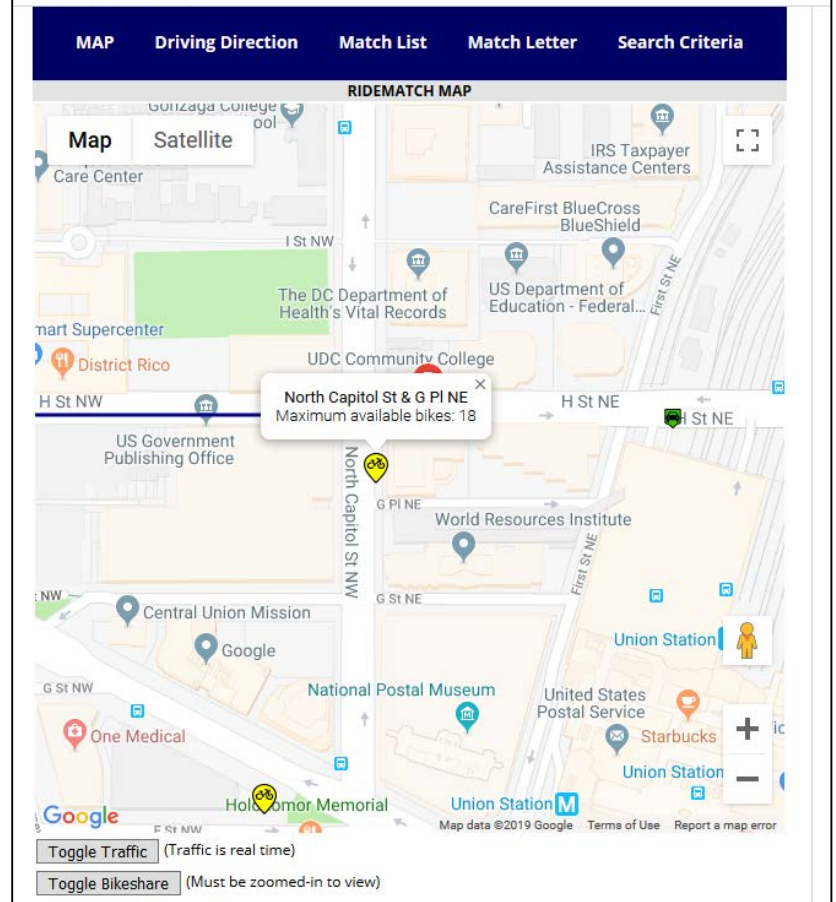

RIDESHARE ADMINISTRATION - RIDEMATCH RESULTS