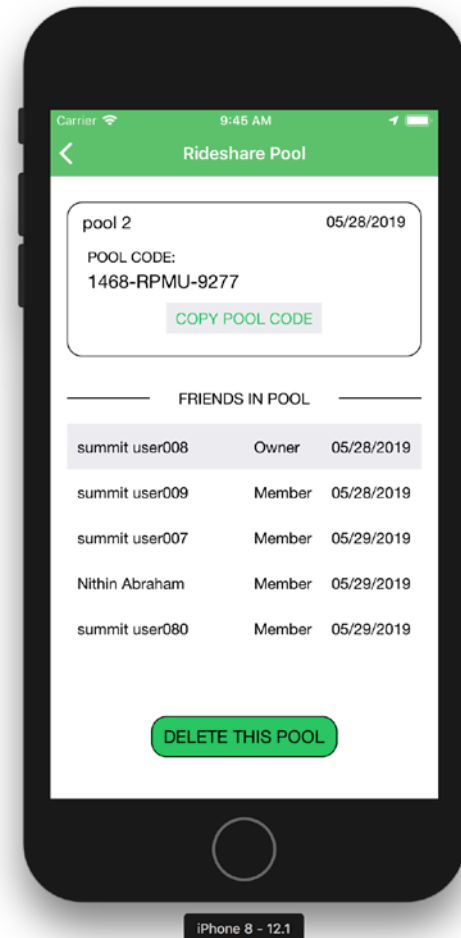

FY20 Plans: incenTrip

- Point structure adjustments
- Commuter Connections Integration
  - Registered carpools
  - Incentive administration