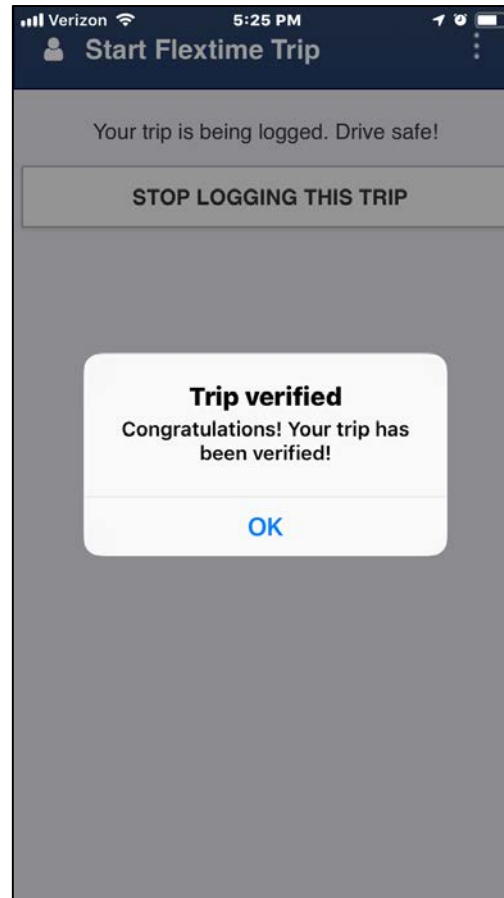

New Update: Verified Commute Logging

New Update: Special Events

SPECIAL EVENTS ADMINISTRATION - EVENT MATCHES

MAP	Driving Direction	Match Letter	Search Criteria
-----	-------------------	--------------	-----------------