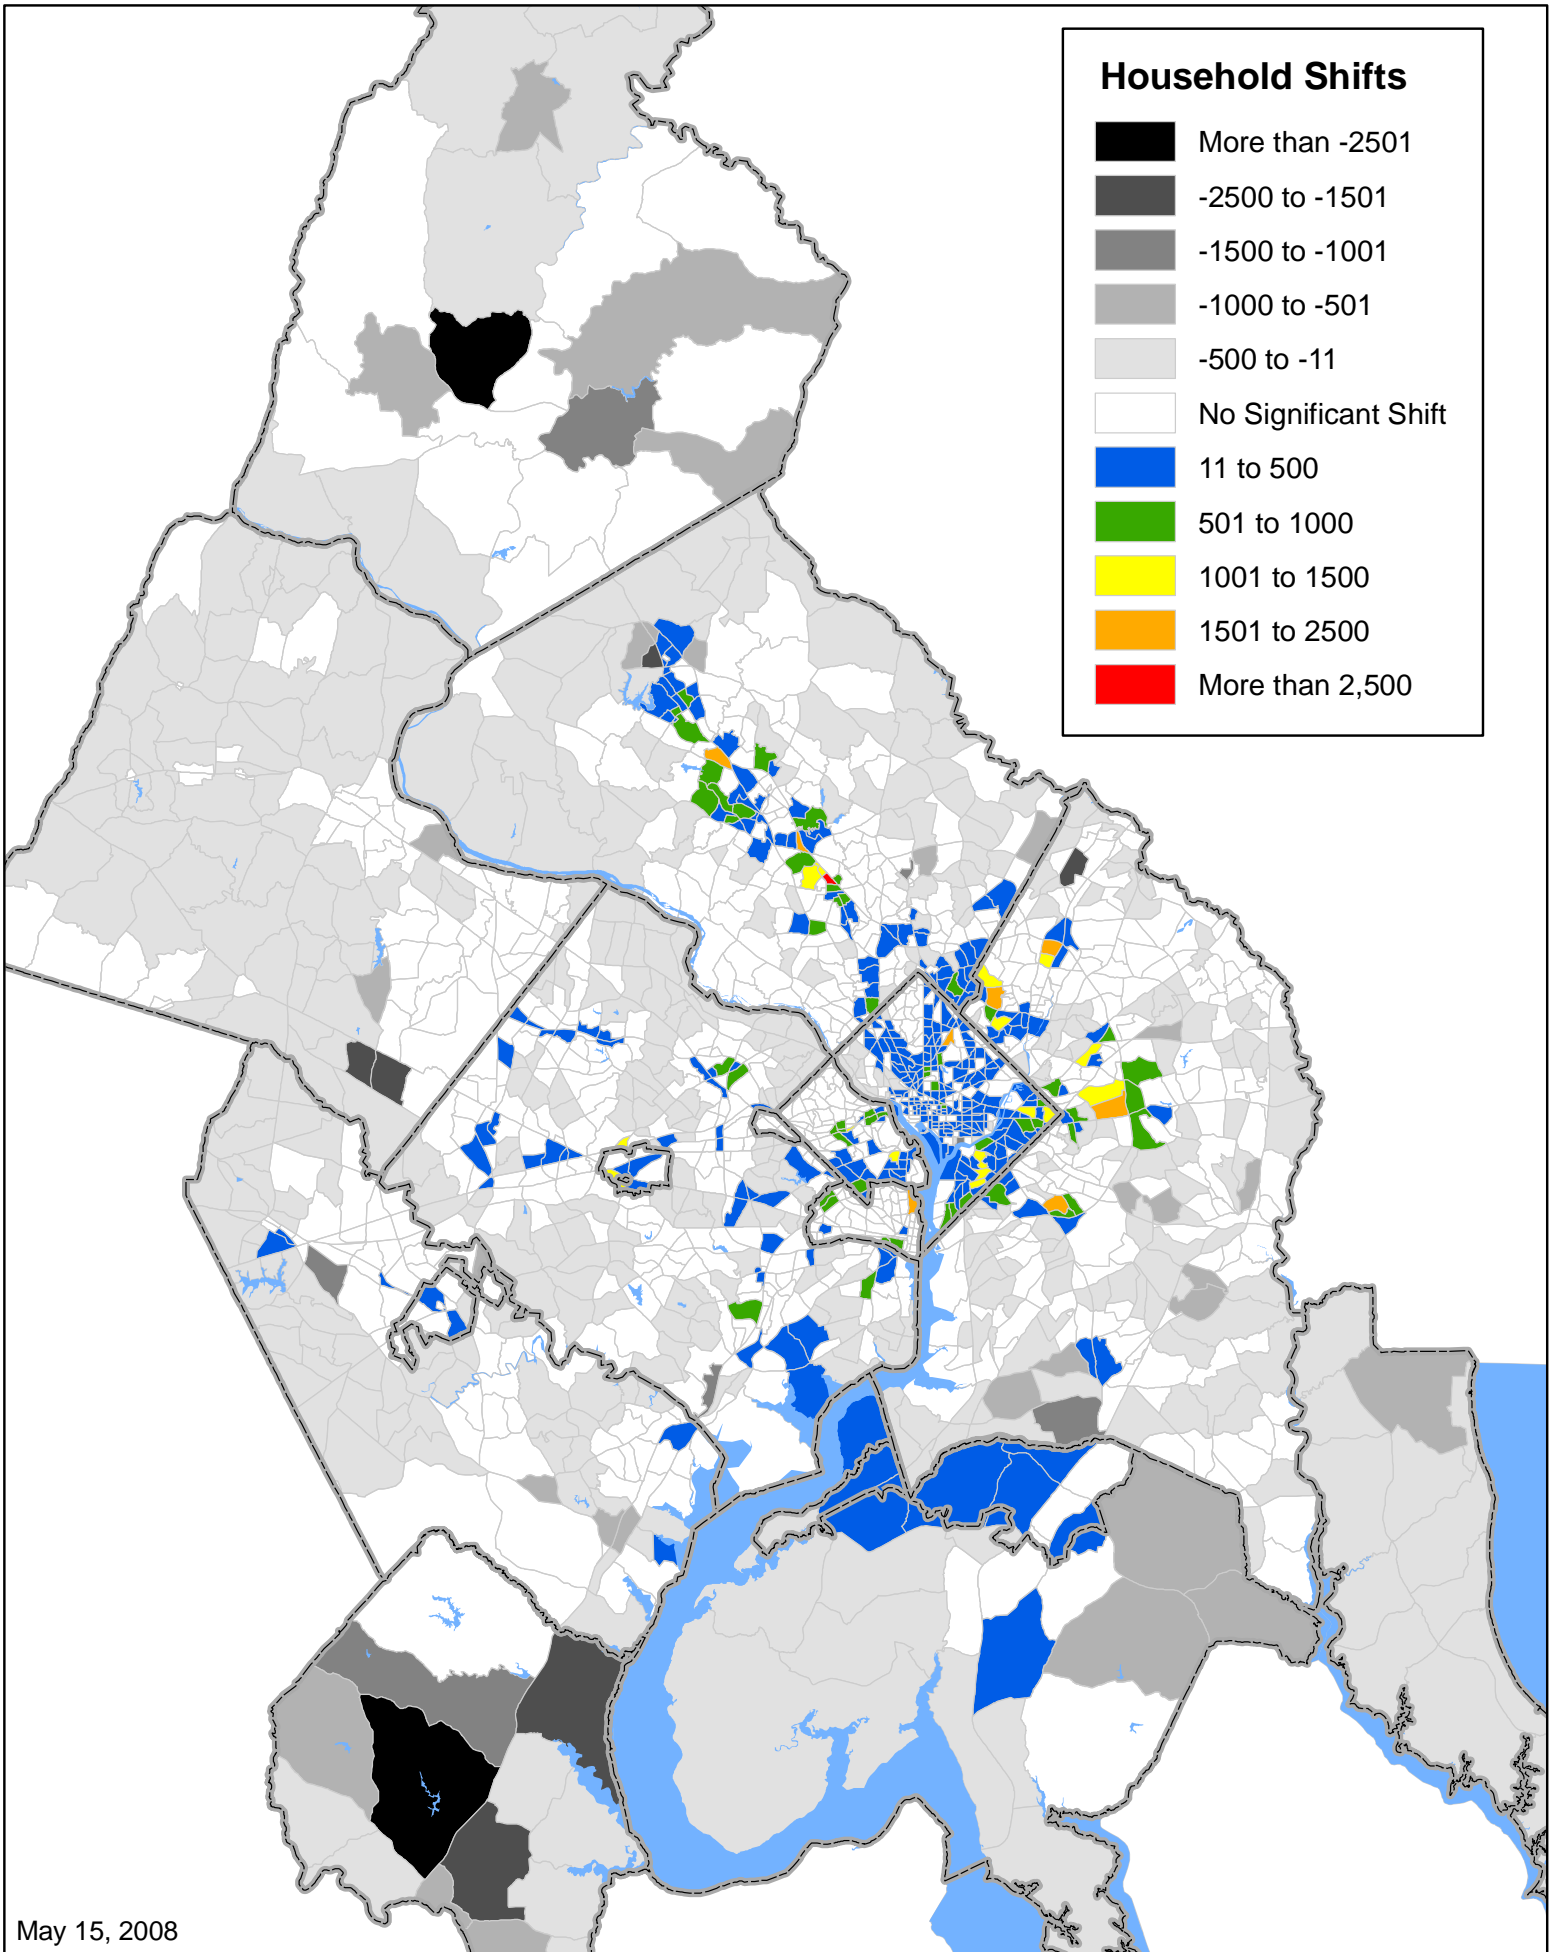

CLRP Aspiration Scenario: Household Shift vs. Round 7.1 Cooperative Forecast, 2030

CLRP Aspiration Scenario: Employment Shift vs. Round 7.1 Cooperative Forecast, 2030