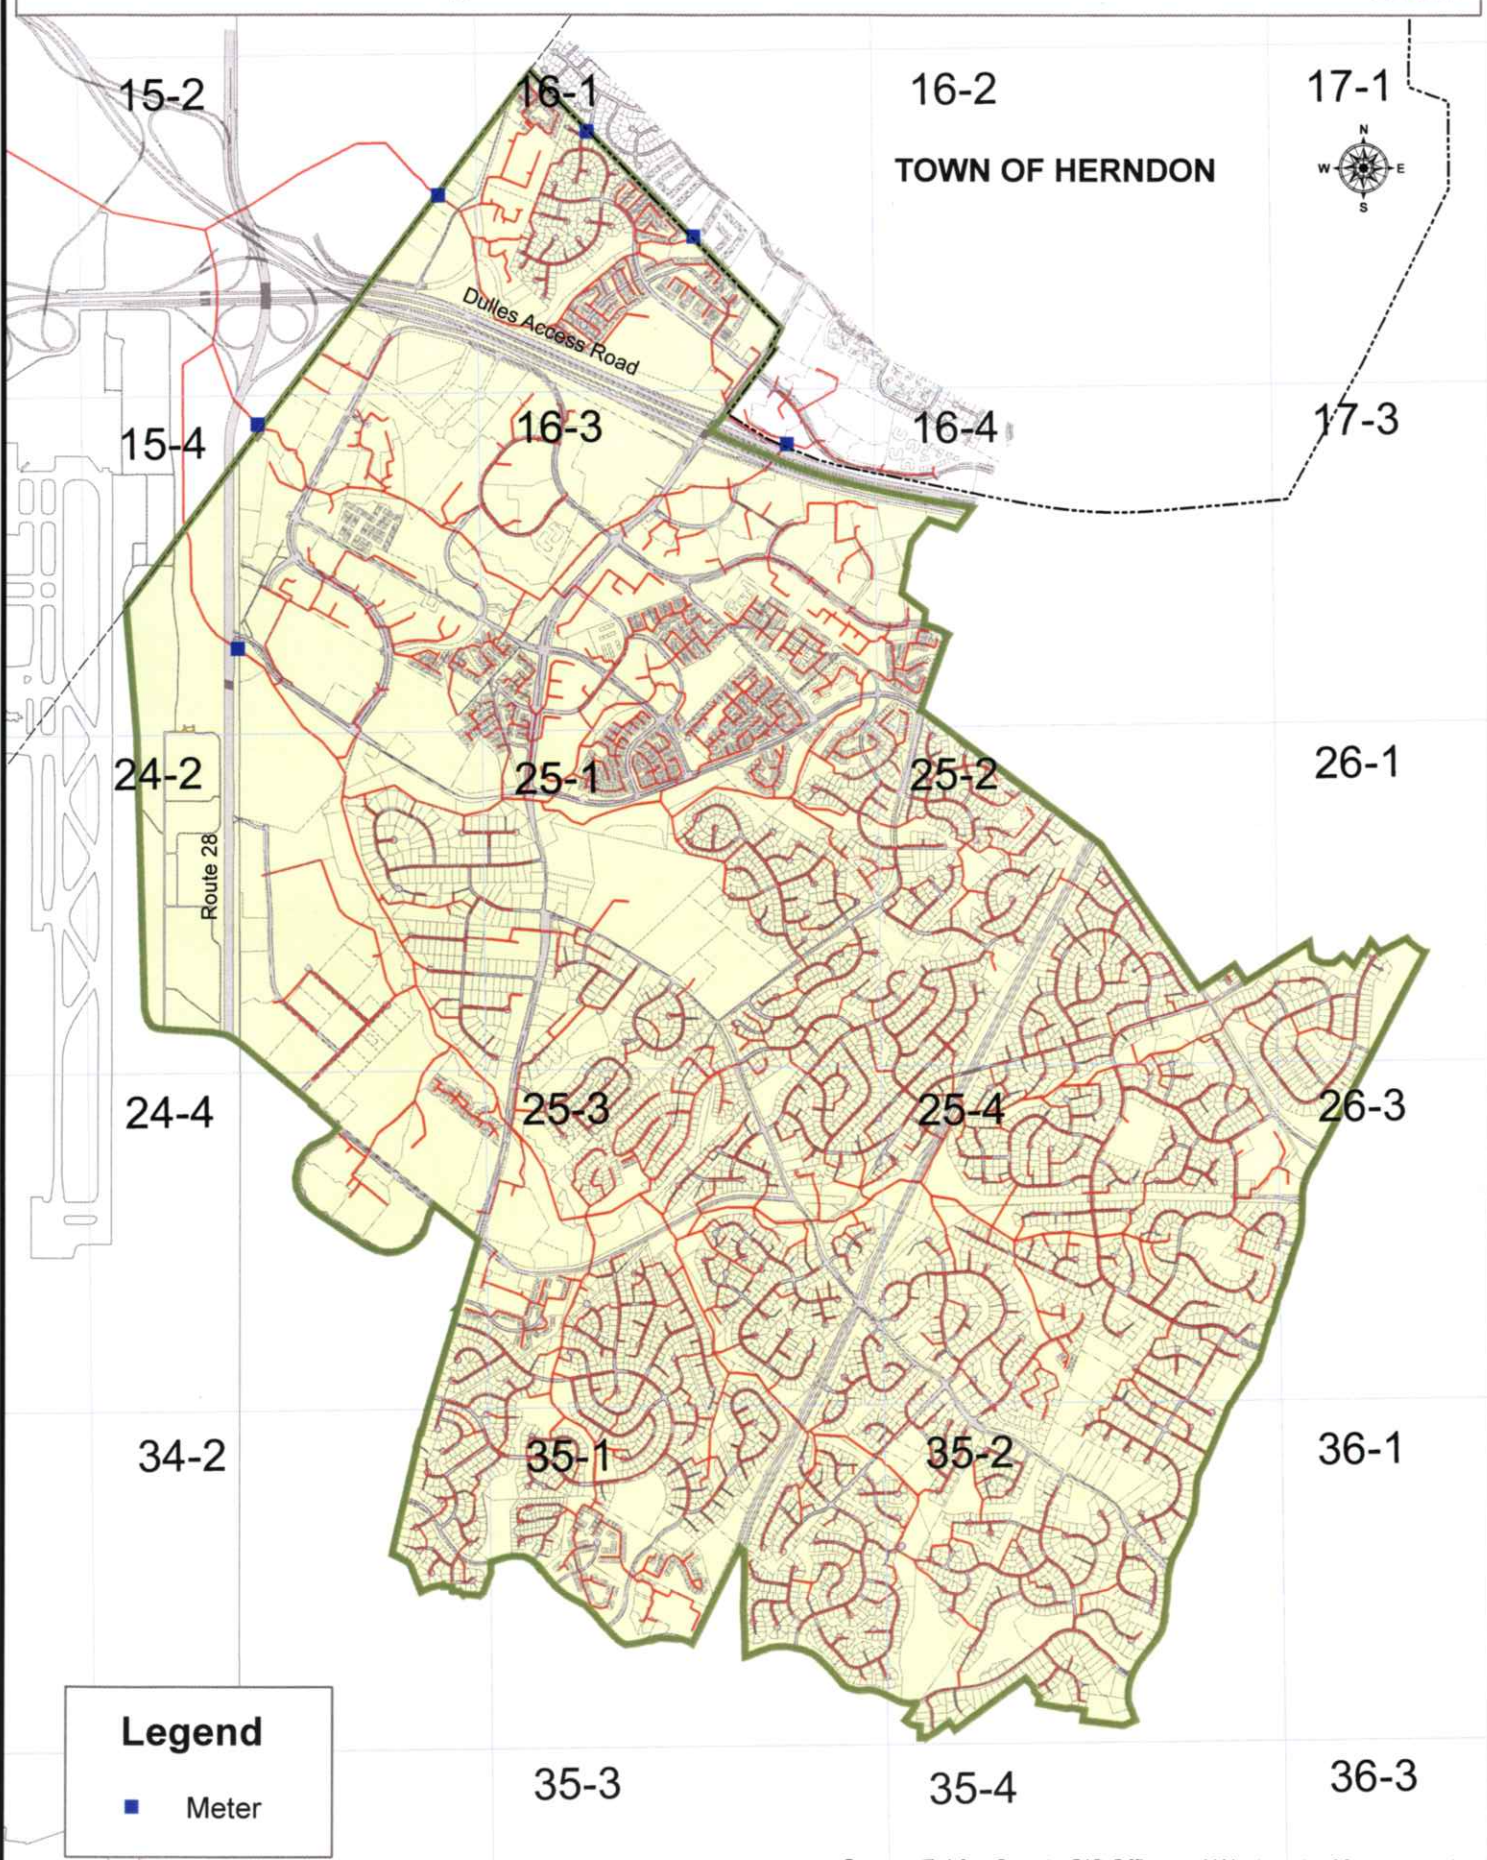

# Fairfax County Service Area For Broad Run Plant

**Legend**

- Meter

Source: Fairfax County GIS Office and Wastewater Management.  
12/12/2005