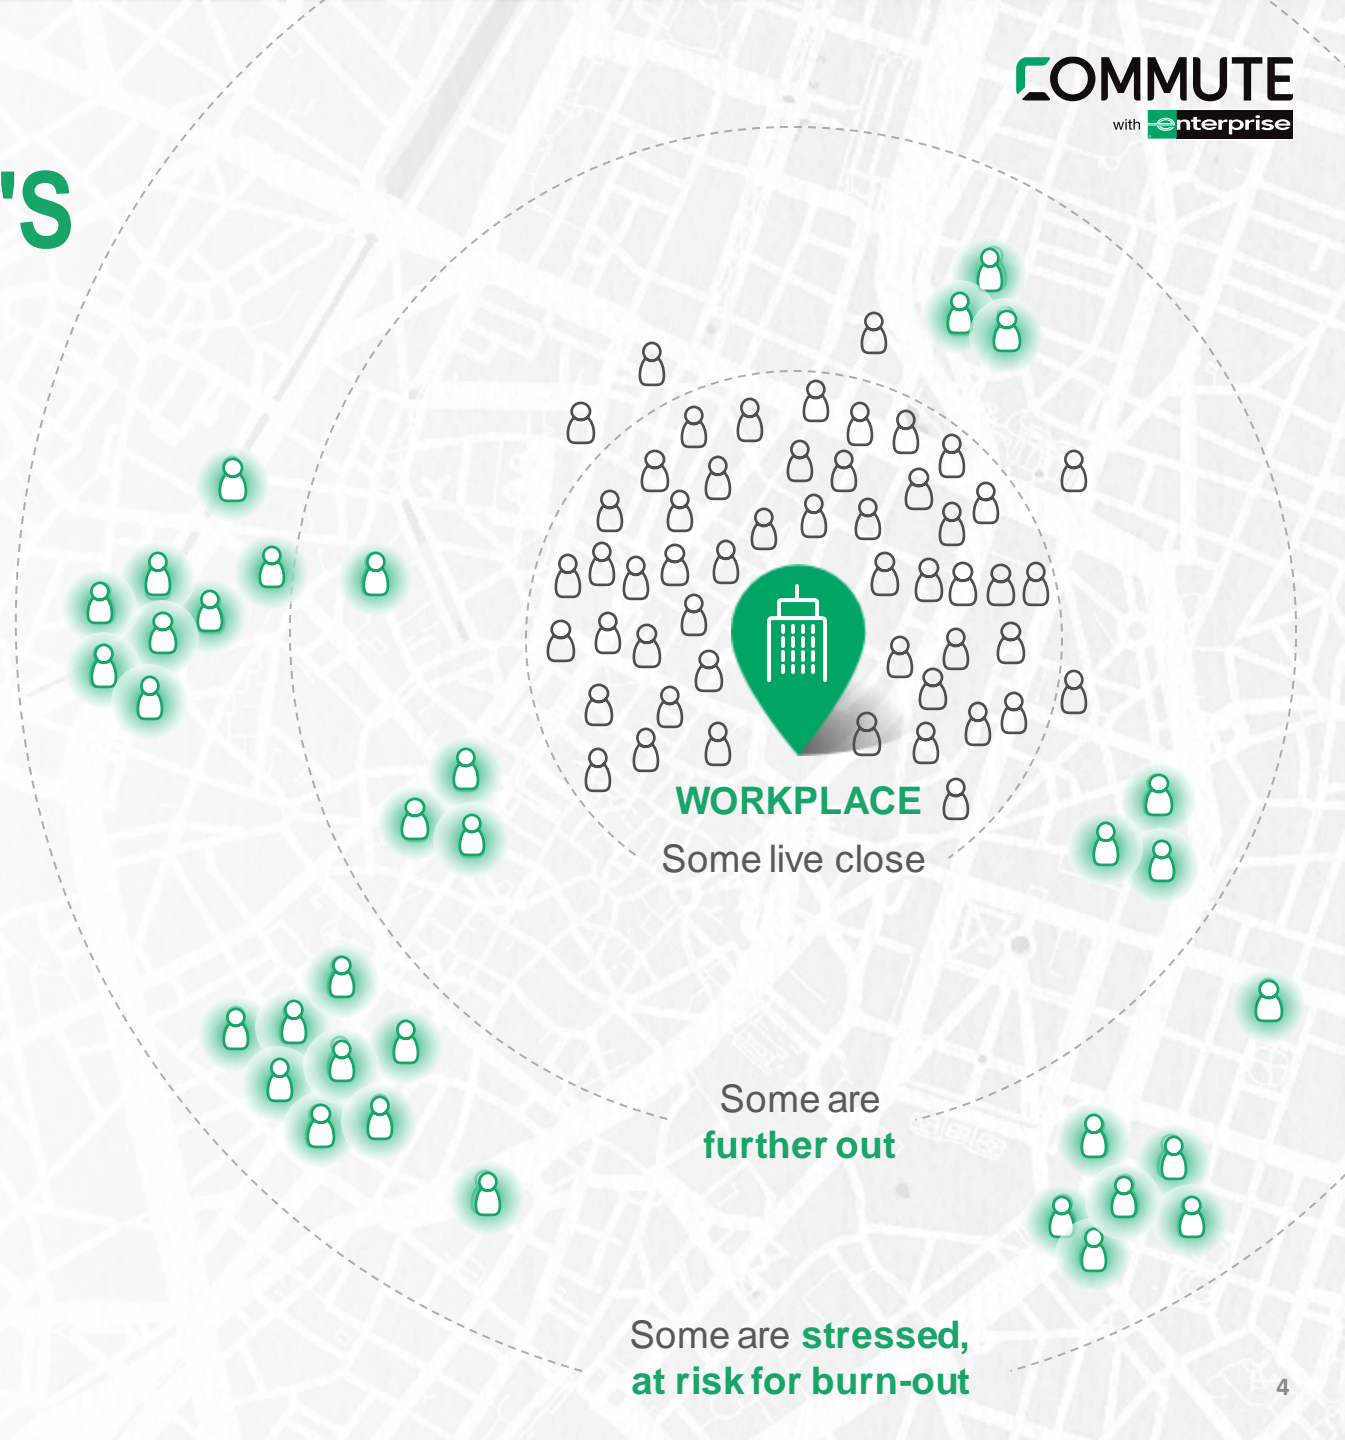

A Smart Approach to Commuting

MWCOG • June 2024

HOW TO COMMUTE WITH ENTERPRISE

FUNCTIONS LIKE A LARGE CARPOOL

FINDING YOUR COMPANY'S VANPOOLERS

Map your employees based on proximity to the worksite, focusing on the **1/3** who live further out

OMIT **2/3**
of employees who
live close to work

IDENTIFY and
FOCUS on **1/3**
of employees who live
15+ miles from work

OVERVIEW OF COMMUTE WITH ENTERPRISE

OVER 10,000+ VANPOOLS

Removing 60,000+ vehicles off the road and parking lots