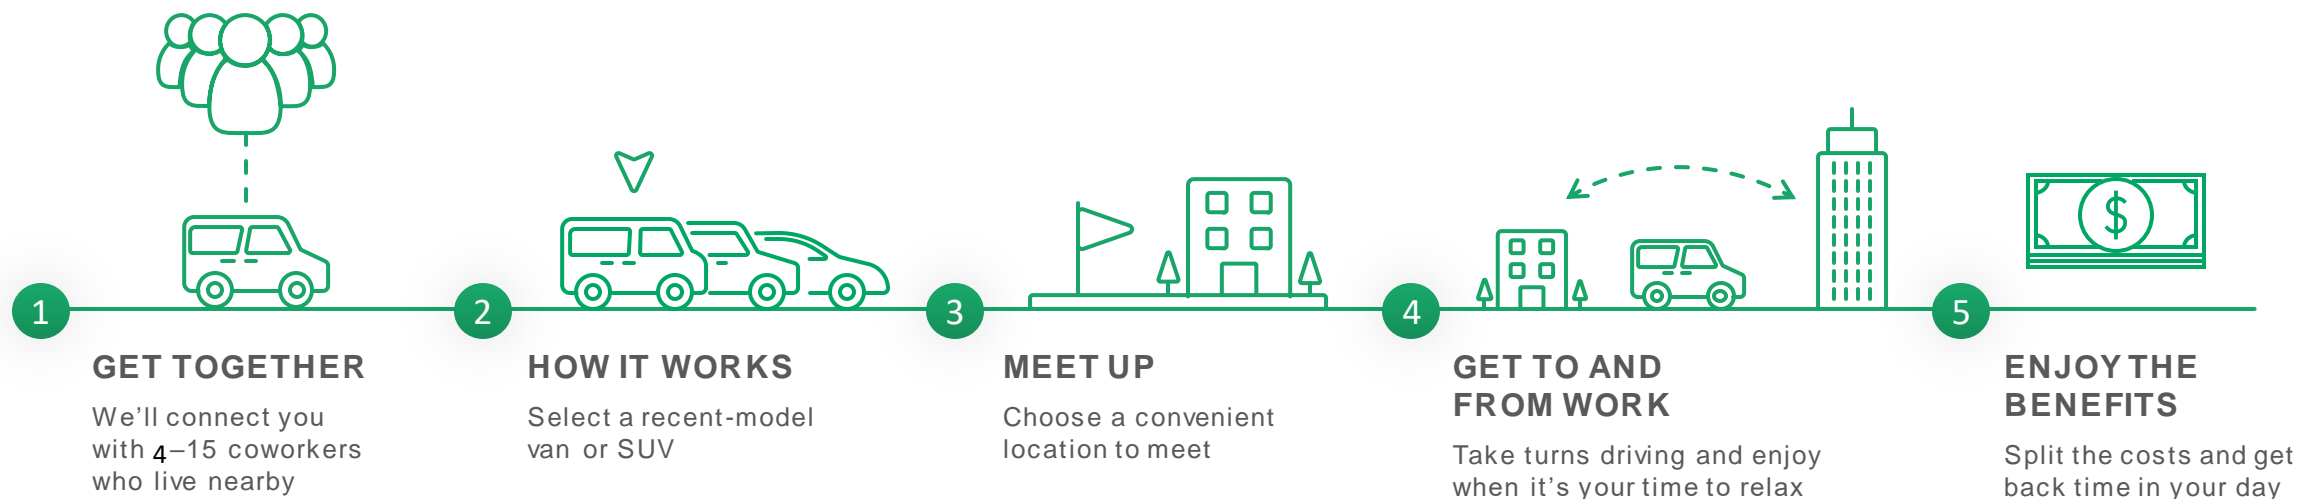

A Smart Approach to Commuting

MWCOG • June 2024

HOW TO COMMUTE WITH ENTERPRISE

FUNCTIONS LIKE A LARGE CARPOOL

FINDING YOUR COMPANY'S VANPOOLERS

Map your employees based on proximity to the worksite, focusing on the **1/3** who live further out

OMIT **2/3**
of employees who
live close to work

IDENTIFY and
FOCUS on **1/3**
of employees who live
15+ miles from work

OVERVIEW OF COMMUTE WITH ENTERPRISE

OVER 10,000+ VANPOOLS

Removing 60,000+ vehicles off the road and parking lots