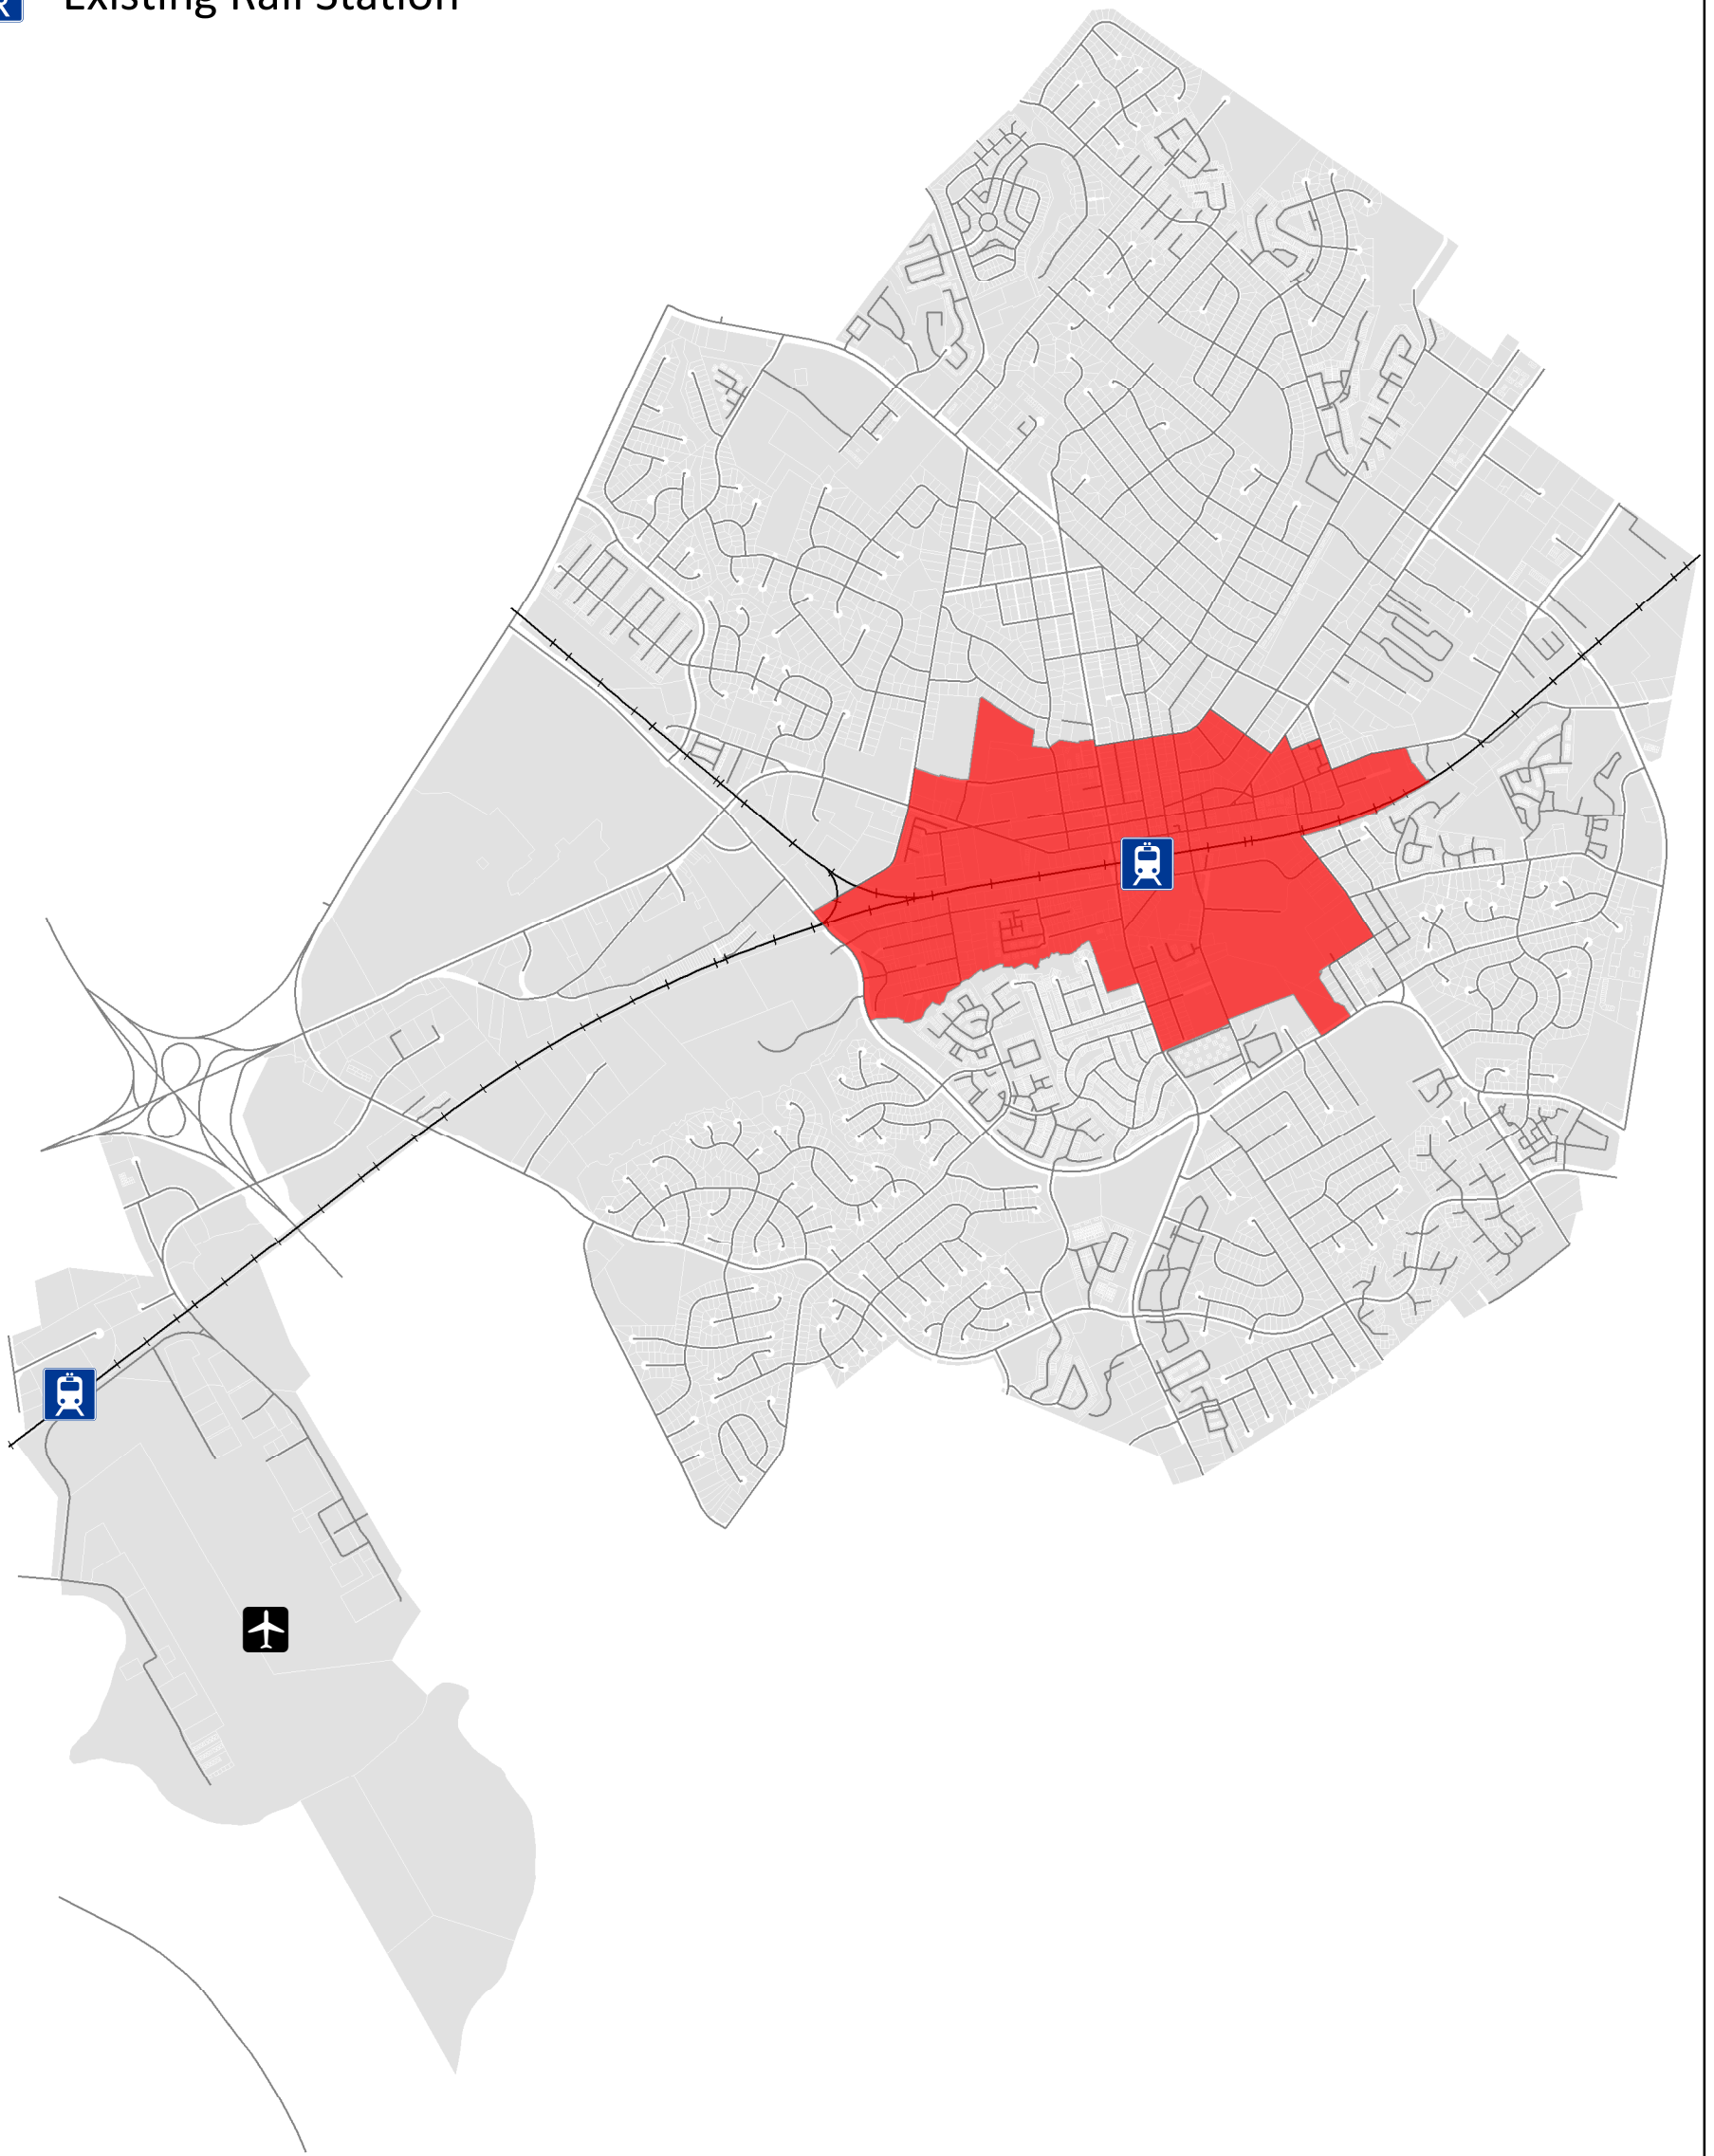

City of Manassas Proposed Central Business Area

 Manassas Downtown CBA

 Existing Rail Station

 Miles
0 0.25 0.5 1 1.5 2

Map Updated: October 20, 2016