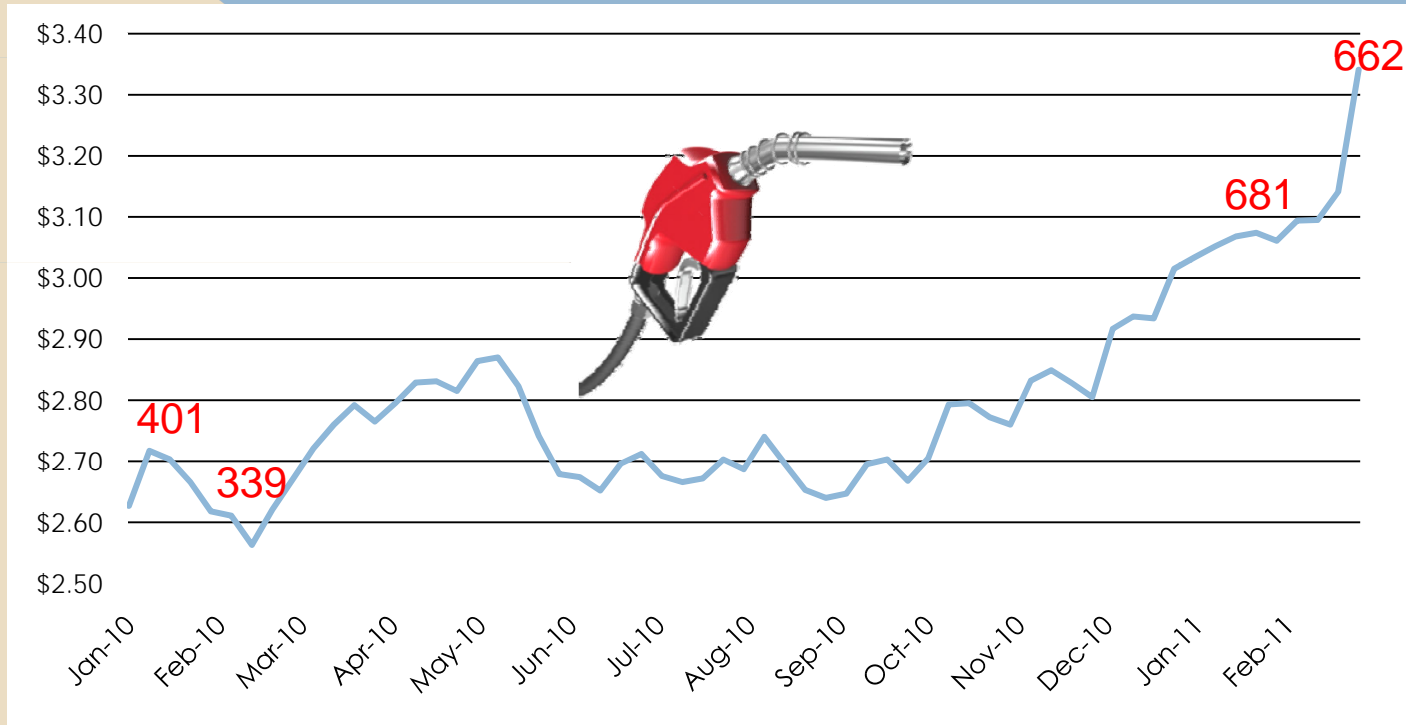

U.S. Retail Gasoline Prices

of web visits to www.commuterconnections.org denoted in red

Gas Prices Source: Energy Information Administration

U.S. Retail Gasoline Prices

of ridematching applications denoted in red