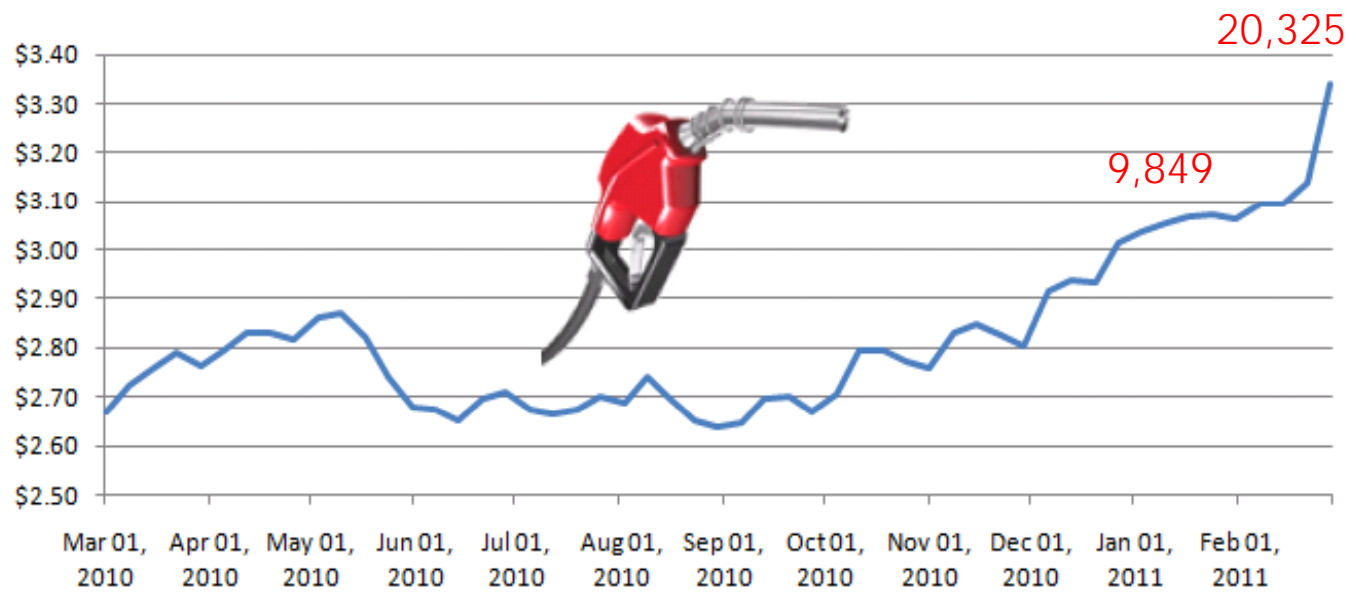

U.S. Retail Gasoline Prices

of web visits to www.commuterconnections.org denoted in red

Gas Prices Source: Energy Information Administration

U.S. Retail Gasoline Prices

of ridematching applications denoted in red