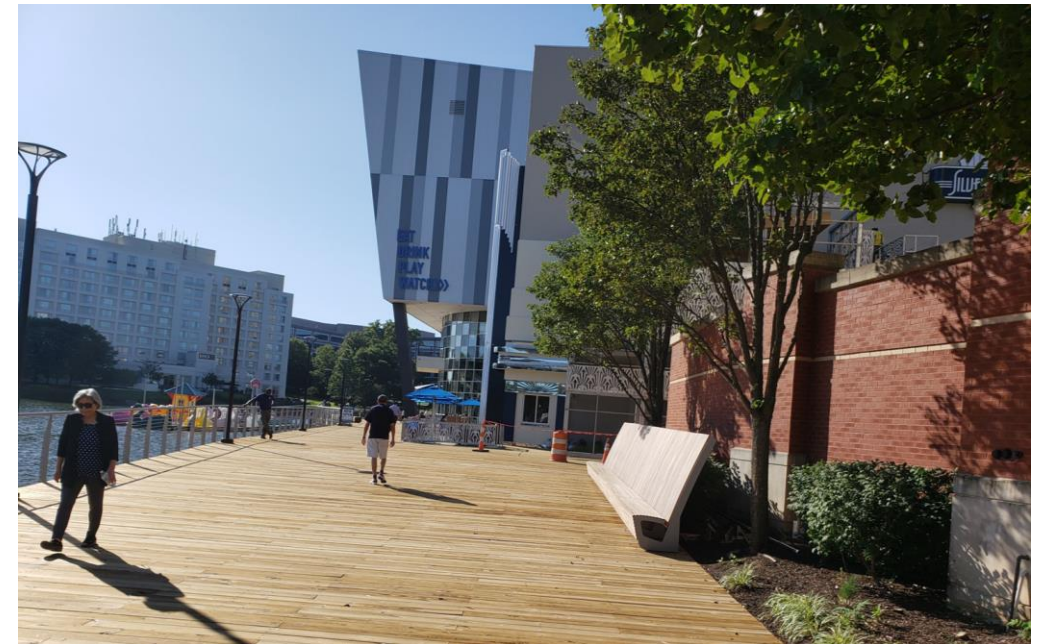

LandDesign.
CREATING PLACES
THAT MATTER.