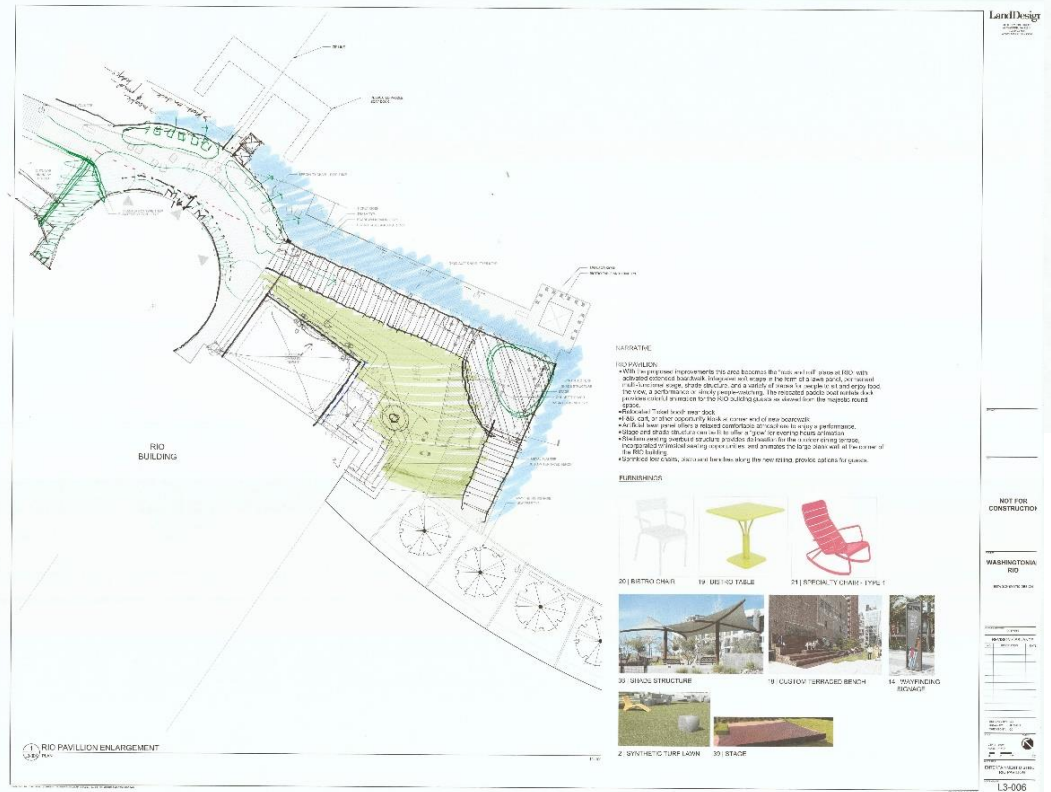

DESIGN PRINCIPLES.