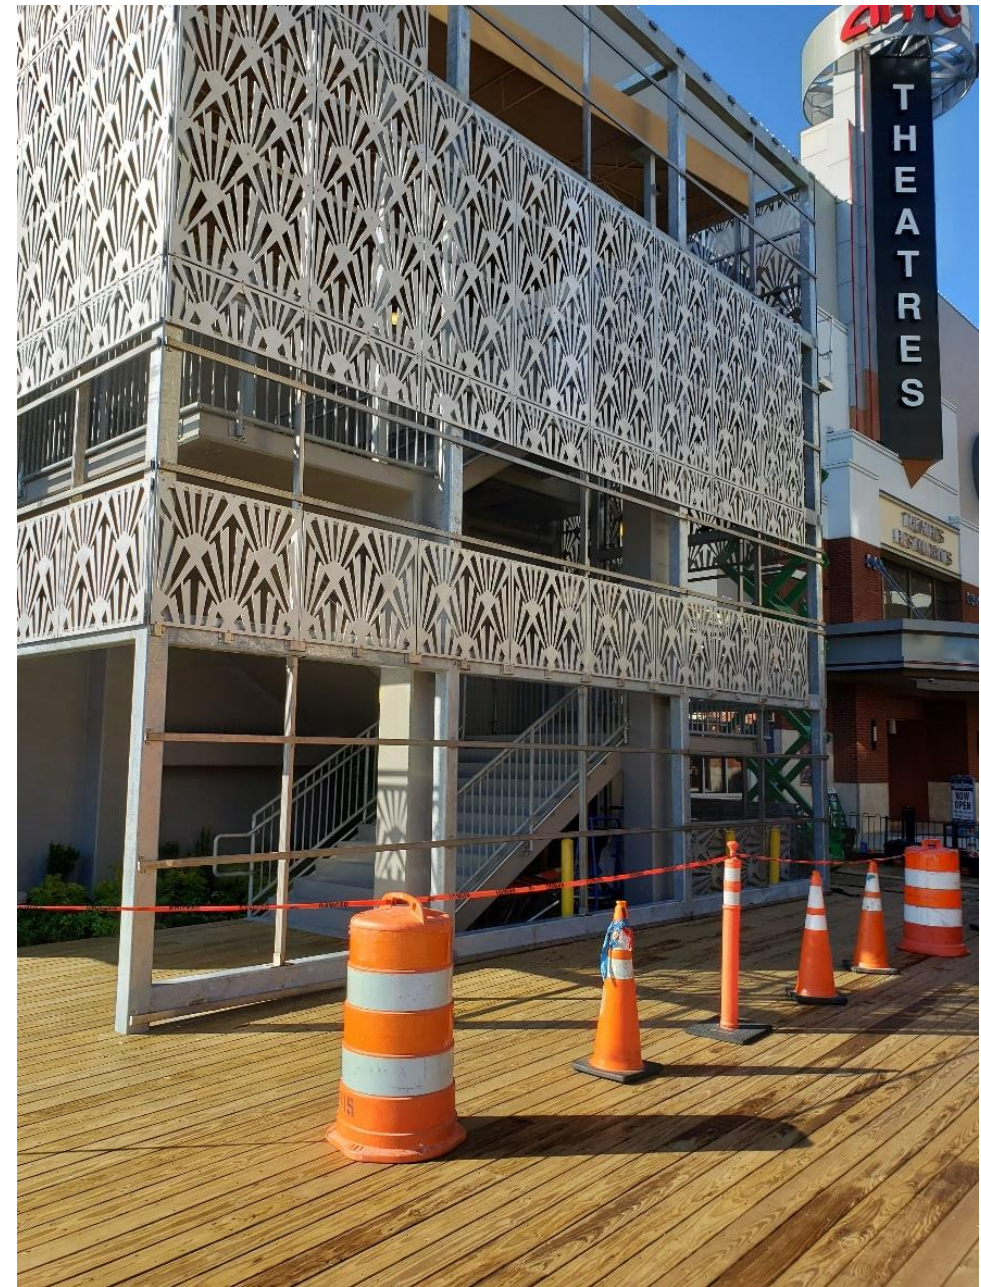

LandDesign.
CREATING PLACES
THAT MATTER.