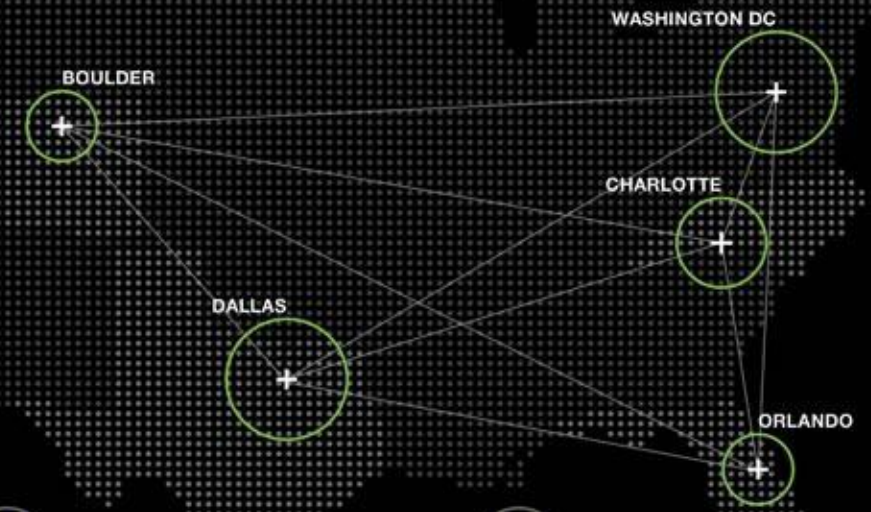

NATIONALLY ACCESSIBLE WITH
LOCAL EXPERIENCE

+ CHARLOTTE, NC

+ WASHINGTON, DC

+ DALLAS, TX

+ ORLANDO, FL

+ BOULDER, CO

OUR METHODOLOGY

We use a unique balance of curiosity and expertise to **uncover, maximize, and cultivate value in every project.**