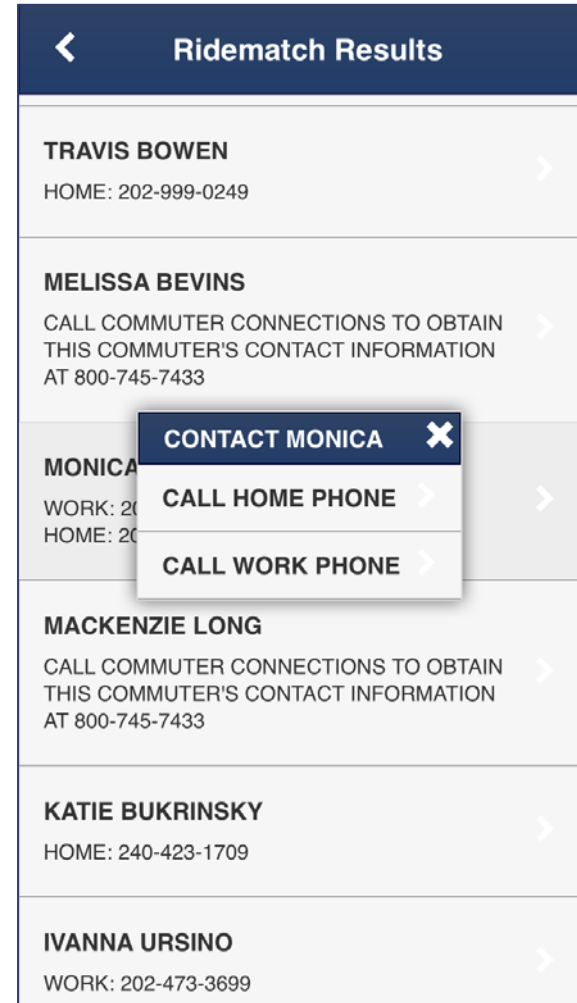

Once users have logged in with their existing credentials or created their account, they will be presented with several options:

- Find a Ridematch
- Find a Park-and-Ride Lot
- Commute Log

Welcome Stephen

Map View

List View

PARK AND RIDE LOTS

Map View

List View

COMMUTE LOG

Calendar

← Commute Log Calendar