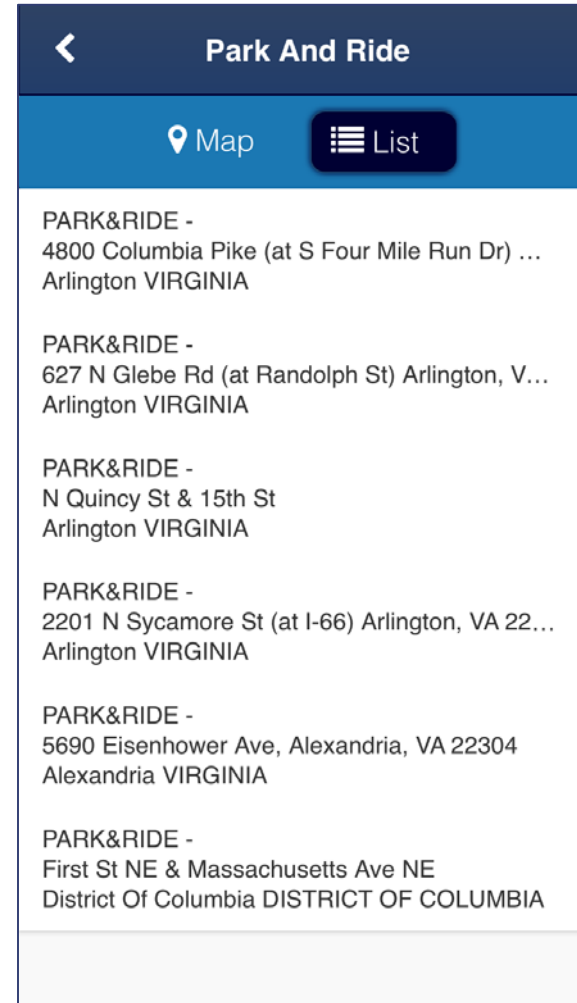

Map View

List View

PARK AND RIDE LOTS

Map View

List View

COMMUTE LOG

Calendar

← Commute Log Calendar

Click a date in the calendar below to log trips for that date.

March 2017 today < >

Sun	Mon	Tue	Wed	Thu	Fri	Sat
26	27	28	1	2	3	4
5	6	7	8	9	10 Add	11 Add
12 Add	13 Edit	14 Add	15 Add	16 Add	17 Add	18 Add
19 Add	20 Add	21	22	23	24	25
26	27	28	29	30	31	1
2	3	4	5	6	7	8