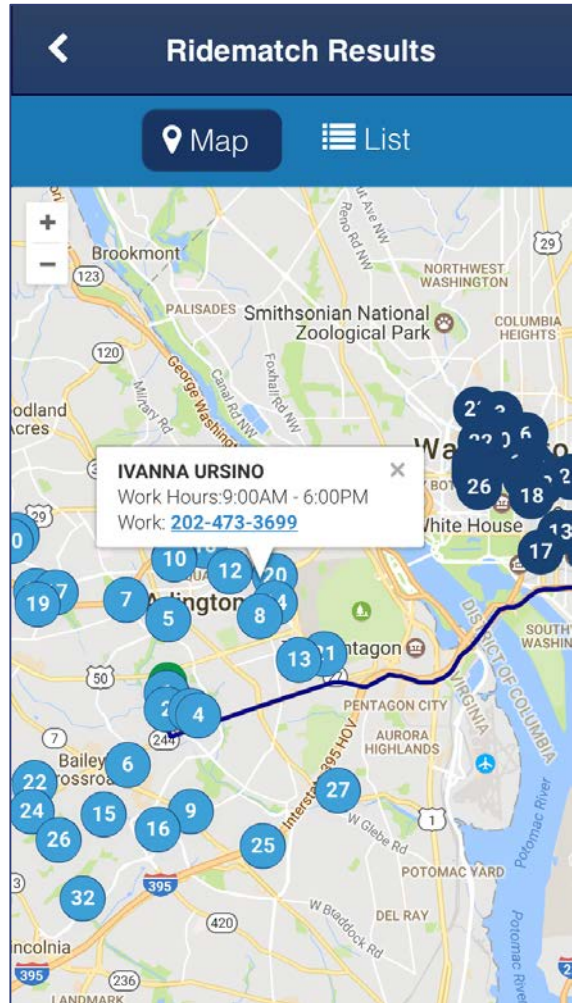

Once users have logged in with their existing credentials or created their account, they will be presented with several options:

- Find a Ridematch
- Find a Park-and-Ride Lot
- Commute Log

Welcome Stephen

Start Address
820 S Arlington Mill Drive Arlington Va, 22204

Start Radius
3

End Address
777 North Capitol St Ne Ste 300 Washingto...

End Radius
2

 FIND A RIDEMATCH

 FIND A PARK AND RIDE

 COMMUTE LOG

MATCH DISPLAYS

Map View

List View

PARK AND RIDE LOTS

Map View

List View

COMMUTE LOG

Calendar

← Commute Log Calendar

Click a date in the calendar below to log trips for that date.

March 2017 today < >

Sun	Mon	Tue	Wed	Thu	Fri	Sat
26	27	28	1	2	3	4
5	6	7	8	9	10 Add	11 Add
12 Add	13 Edit	14 Add	15 Add	16 Add	17 Add	18 Add
19 Add	20 Add	21	22	23	24	25
26	27	28	29	30	31	1
2	3	4	5	6	7	8