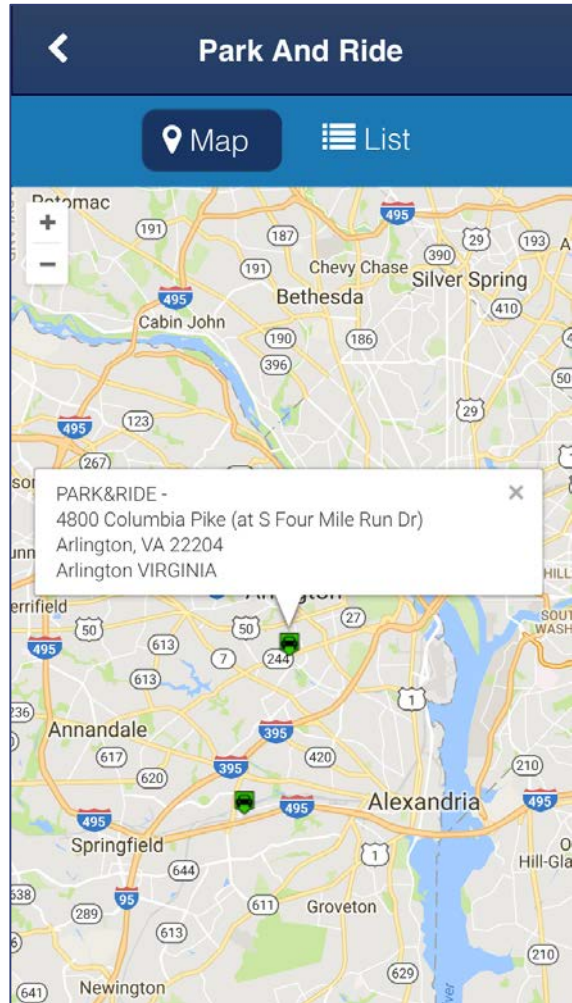

Start Address
820 S Arlington Mill Drive Arlington Va, 22204

Start Radius
3

End Address
777 North Capitol St Ne Ste 300 Washingto...

End Radius
2

 FIND A RIDEMATCH

 FIND A PARK AND RIDE

 COMMUTE LOG

MATCH DISPLAYS

Map View

List View

PARK AND RIDE LOTS

Map View

List View

COMMUTE LOG

Calendar

← Commute Log Calendar

Click a date in the calendar below to log trips for that date.

March 2017 today < >

Sun	Mon	Tue	Wed	Thu	Fri	Sat
26	27	28	1	2	3	4
5	6	7	8	9	10 Add	11 Add
12 Add	13 Edit	14 Add	15 Add	16 Add	17 Add	18 Add
19 Add	20 Add	21	22	23	24	25
26	27	28	29	30	31	1
2	3	4	5	6	7	8