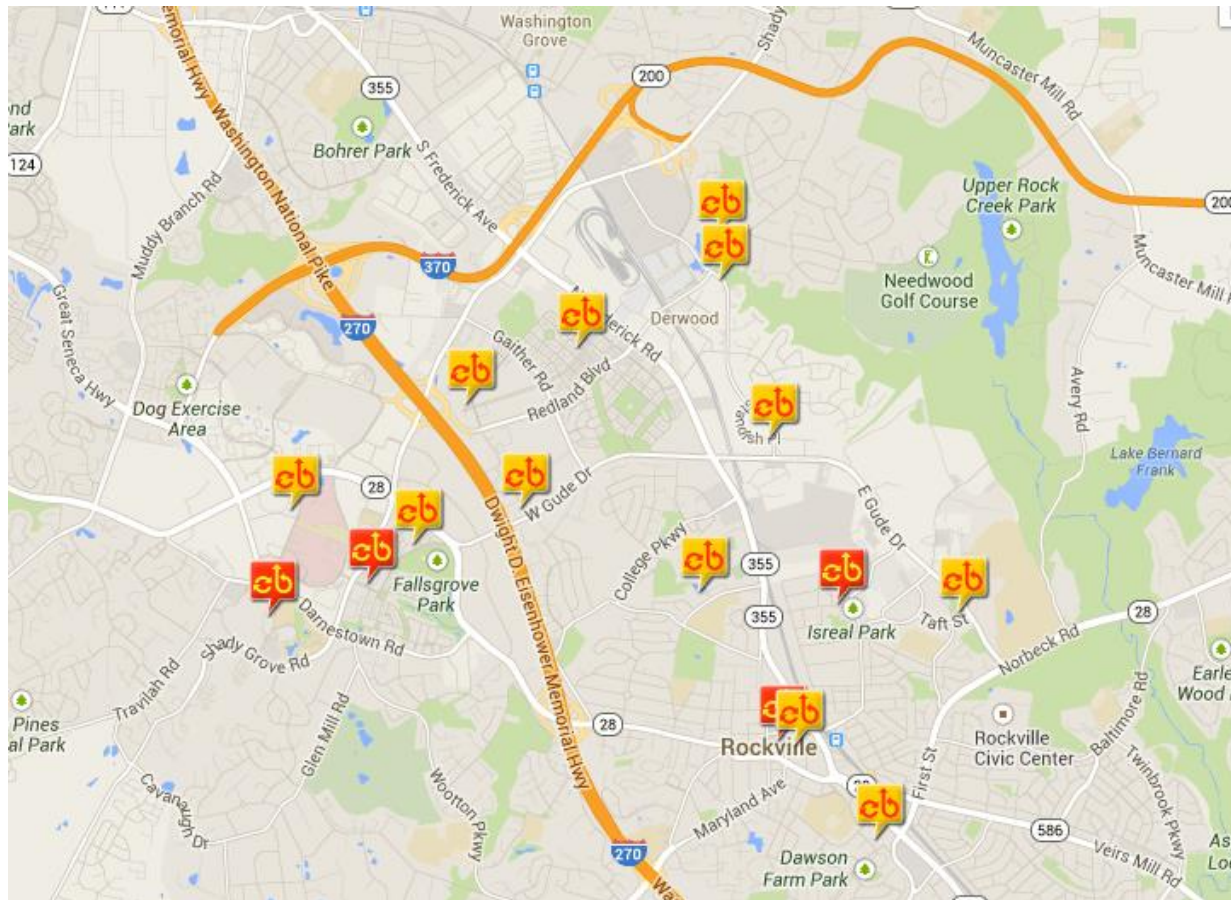

Capital Bikeshare in Montgomery County

DOWN-COUNTY STATIONS

- ❑ 250 bikes and 30 stations
- ❑ Takoma Park (5 stations)
- ❑ Silver Spring (10 stations)
- ❑ Friendship Heights (2 stations)
- ❑ Bethesda, including Medical Center (13 stations)

www.montgomerycountymd.gov/commute • 240-773-BWTW (2989)

Capital Bikeshare in Montgomery County

MID-COUNTY STATIONS

- ❑ 200 bikes and 21 stations
- ❑ Rockville (13 stations)
- ❑ Shady Grove/Life Sciences Center (8 stations)

Placement strategy: Connect Rockville and Shady Grove Metro stations with Rockville Town Center, Montgomery College, Shady Grove Life Sciences Center and adjacent activity centers

Capital Bikeshare in Montgomery County