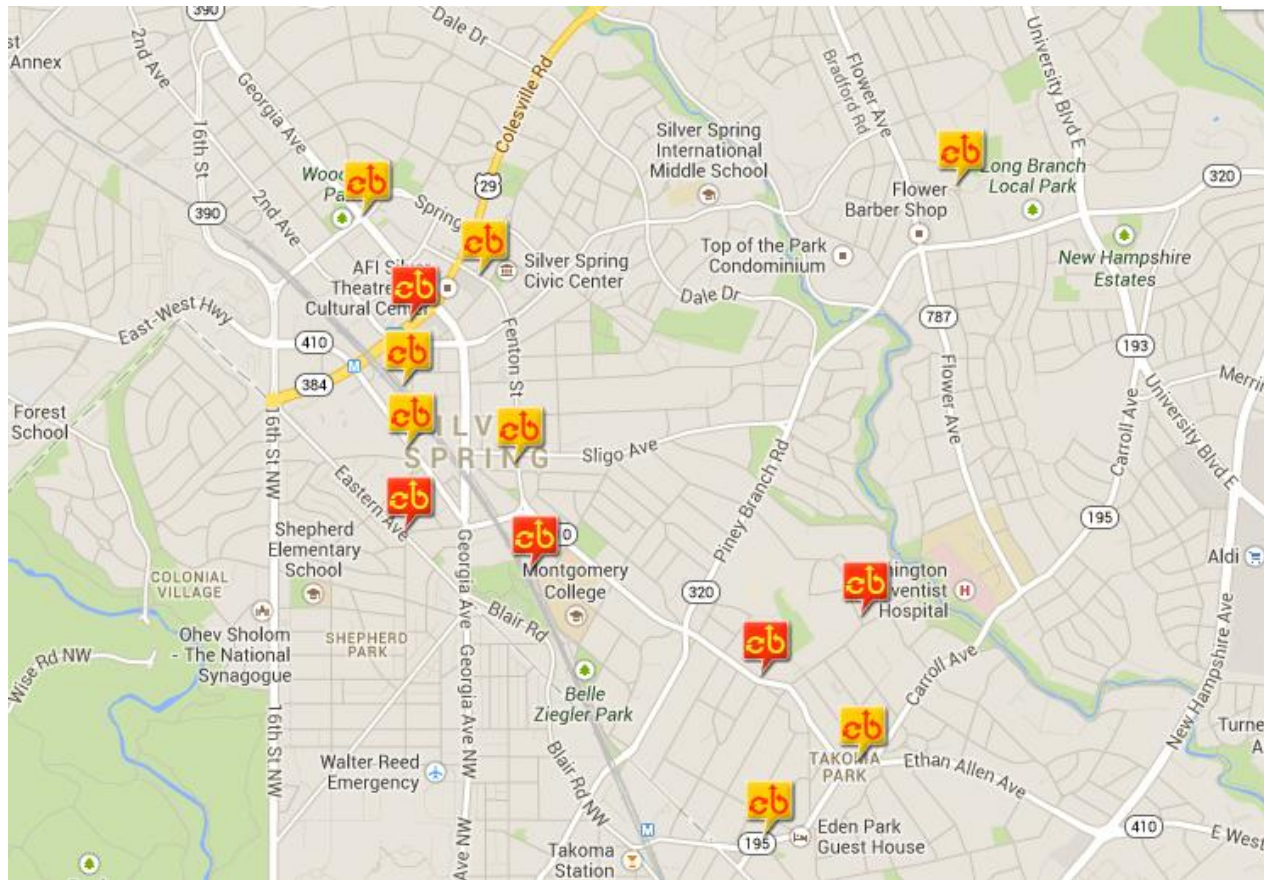

Capital Bikeshare in Montgomery County

DOWN-COUNTY STATIONS

- ❑ 250 bikes and 30 stations
- ❑ Takoma Park (5 stations)
- ❑ Silver Spring (10 stations)
- ❑ Friendship Heights (2 stations)
- ❑ Bethesda, including Medical Center (13 stations)

Placement strategy: Work from District line north, along both legs of the Red Line

Capital Bikeshare in Montgomery County

Better Ways To Work!
Montgomery County Commuter Services

www.montgomerycountymd.gov/commute • 240-773-BWTW (2989)

www.montgomerycountymd.gov/commute • 240-773-BWTW (2989)

Capital Bikeshare in Montgomery County

MID-COUNTY STATIONS

- ❑ 200 bikes and 21 stations
- ❑ Rockville (13 stations)
- ❑ Shady Grove/Life Sciences Center (8 stations)

Placement strategy: Connect Rockville and Shady Grove Metro stations with Rockville Town Center, Montgomery College, Shady Grove Life Sciences Center and adjacent activity centers

Capital Bikeshare in Montgomery County