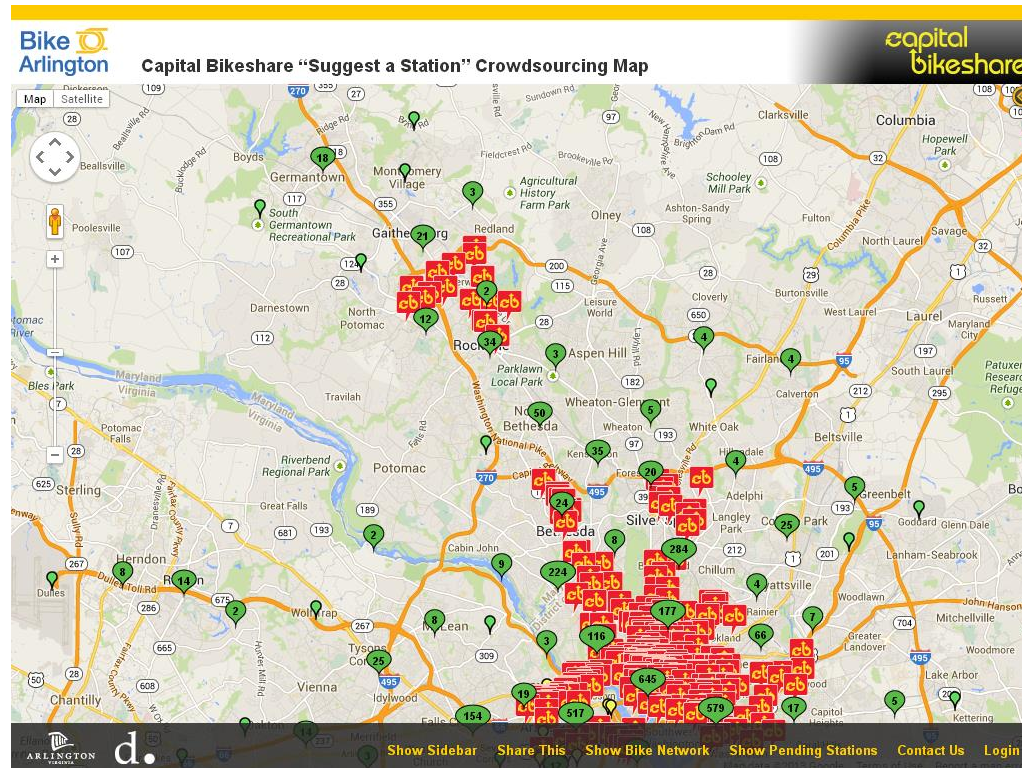

Capital Bikeshare in Montgomery County

<http://cabistations.com/>

Better Ways To Work!
Montgomery County Commuter Services

www.montgomerycountymd.gov/commute • 240-773-BWTW (2989)