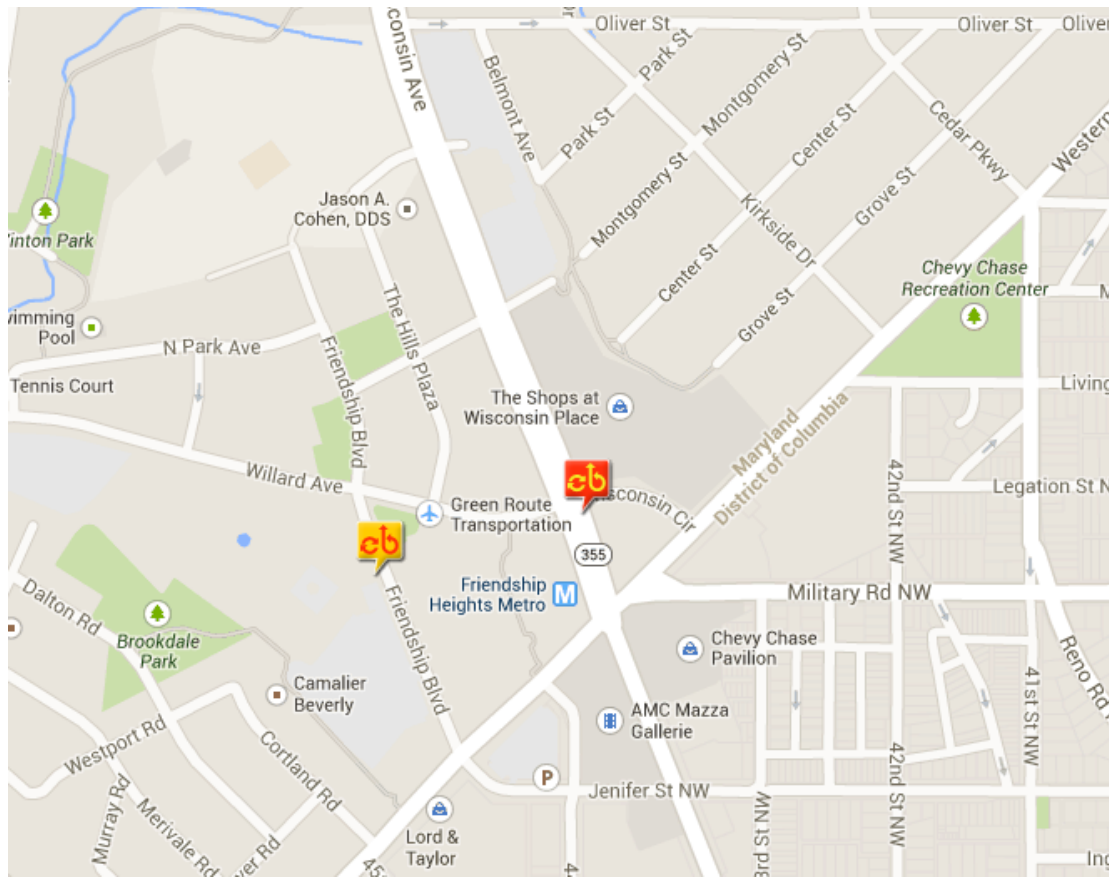

Capital Bikeshare in Montgomery County

Better Ways To Work!
Montgomery County Commuter Services

www.montgomerycountymd.gov/commute • 240-773-BWTW (2989)