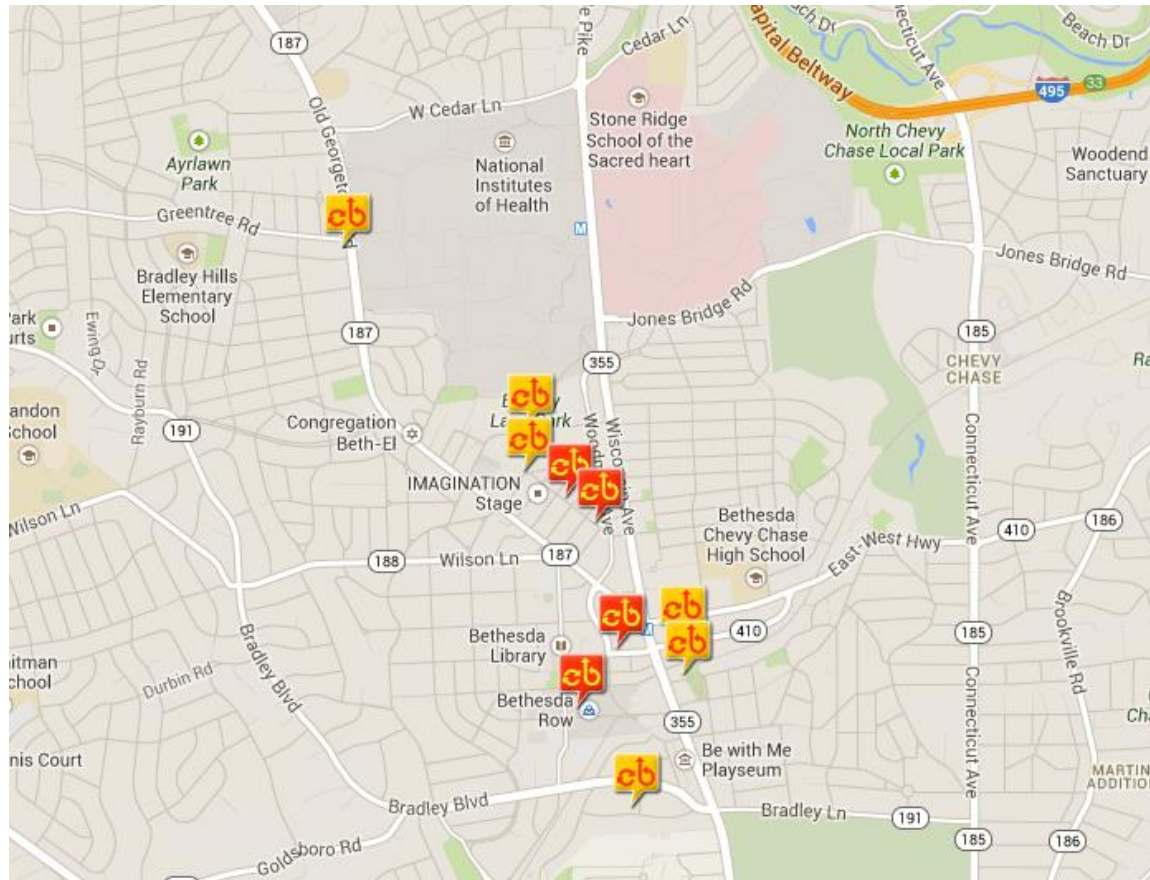

Capital Bikeshare in Montgomery County

Better Ways To Work!
Montgomery County Commuter Services

www.montgomerycountymd.gov/commute • 240-773-BWTW (2989)