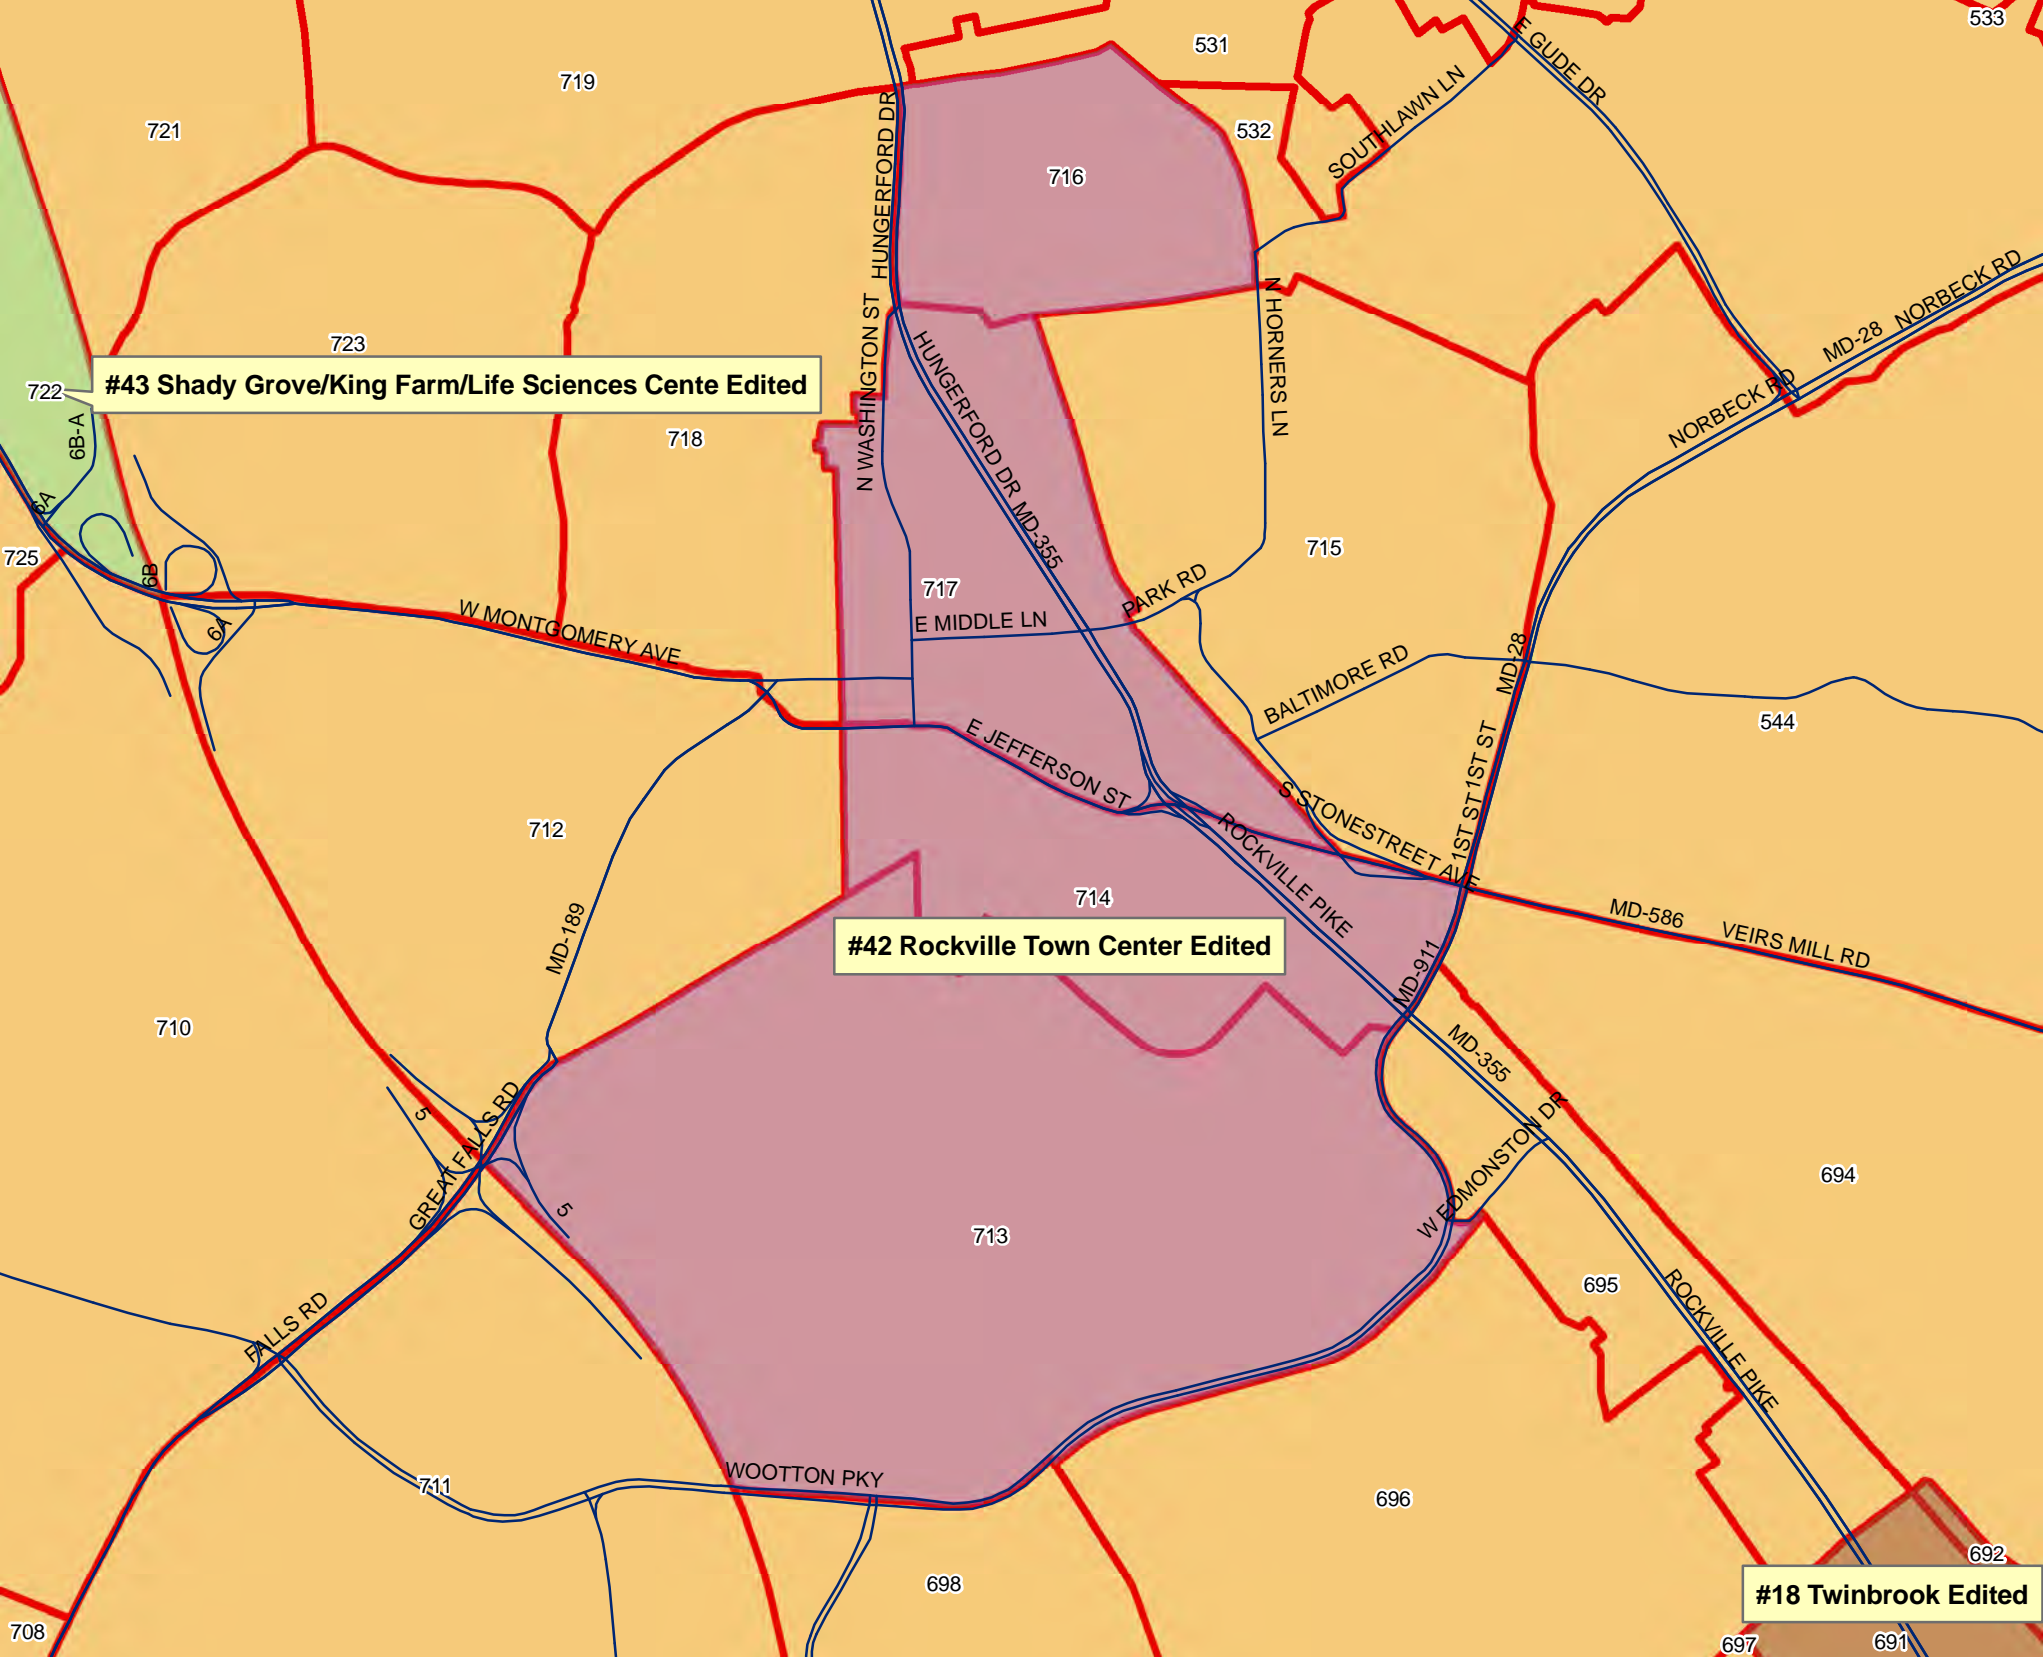

#43 Shady Grove/King Farm/Life Sciences Cente Edited

#42 Rockville Town Center Edited

#18 Twinbrook Edited