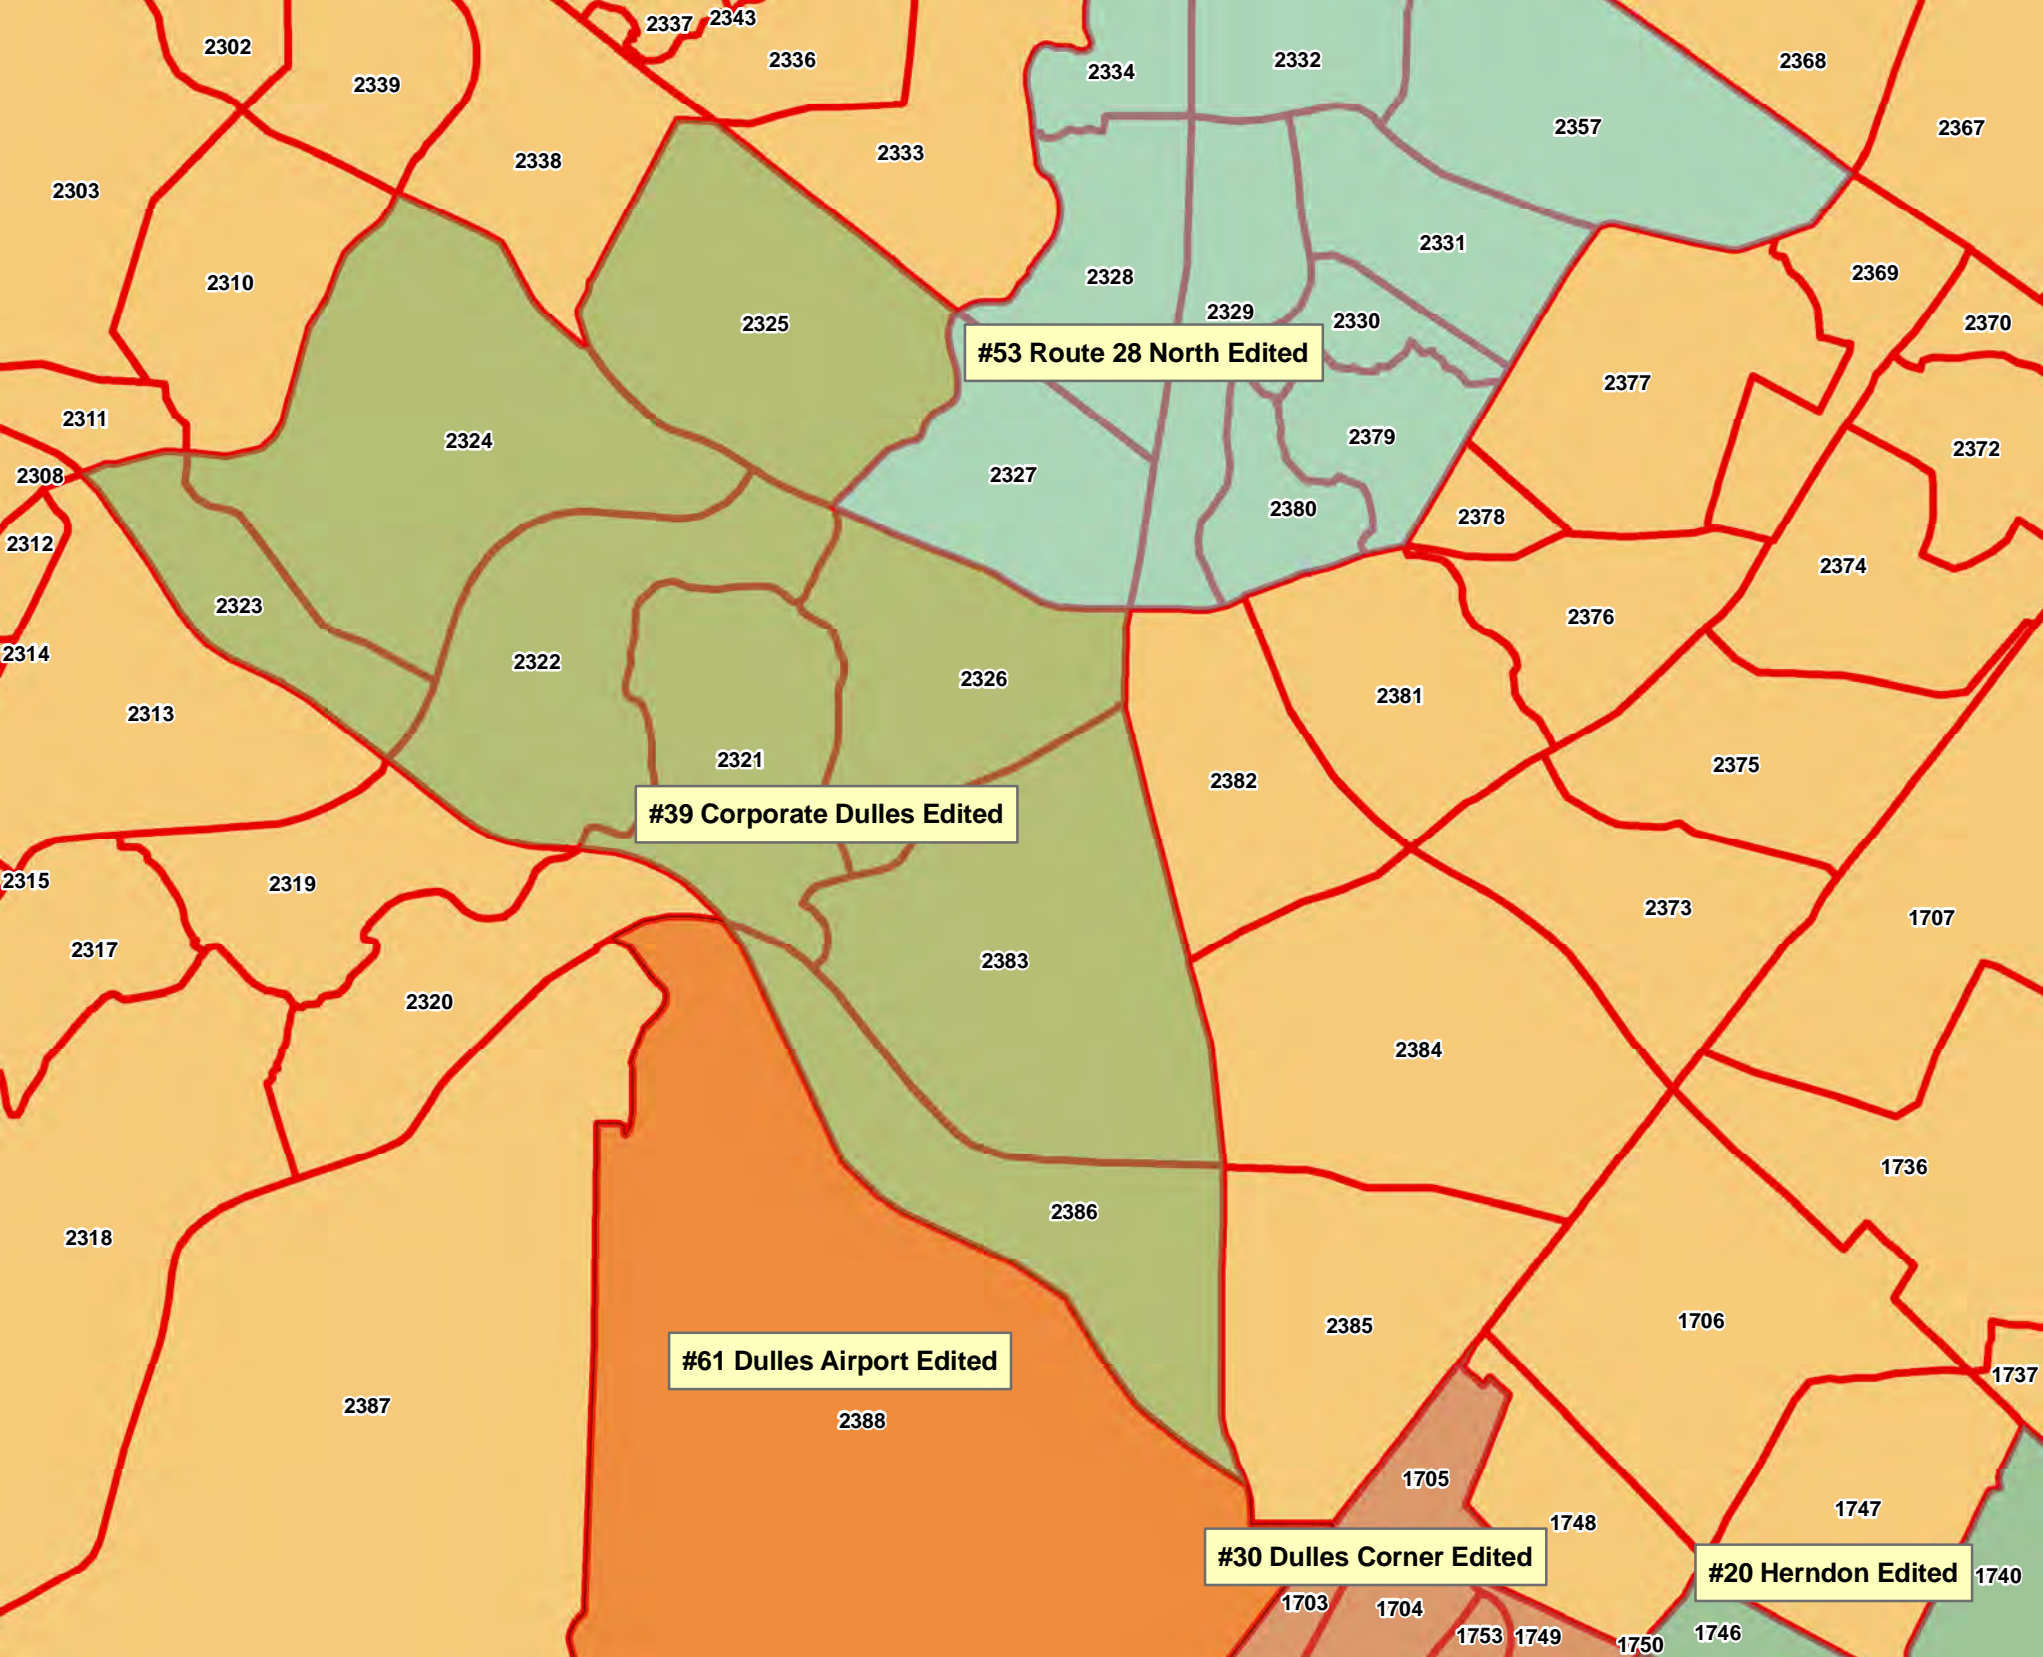

BALLENGER CREEK PIKE

BAKER VALLEY RD

REELS MILL RD

REELS MILL RD

HISTORIC NATIONAL RD

LINGANORE RD

#38 Downtown Leesburg Edited

#40 Germantown Edited