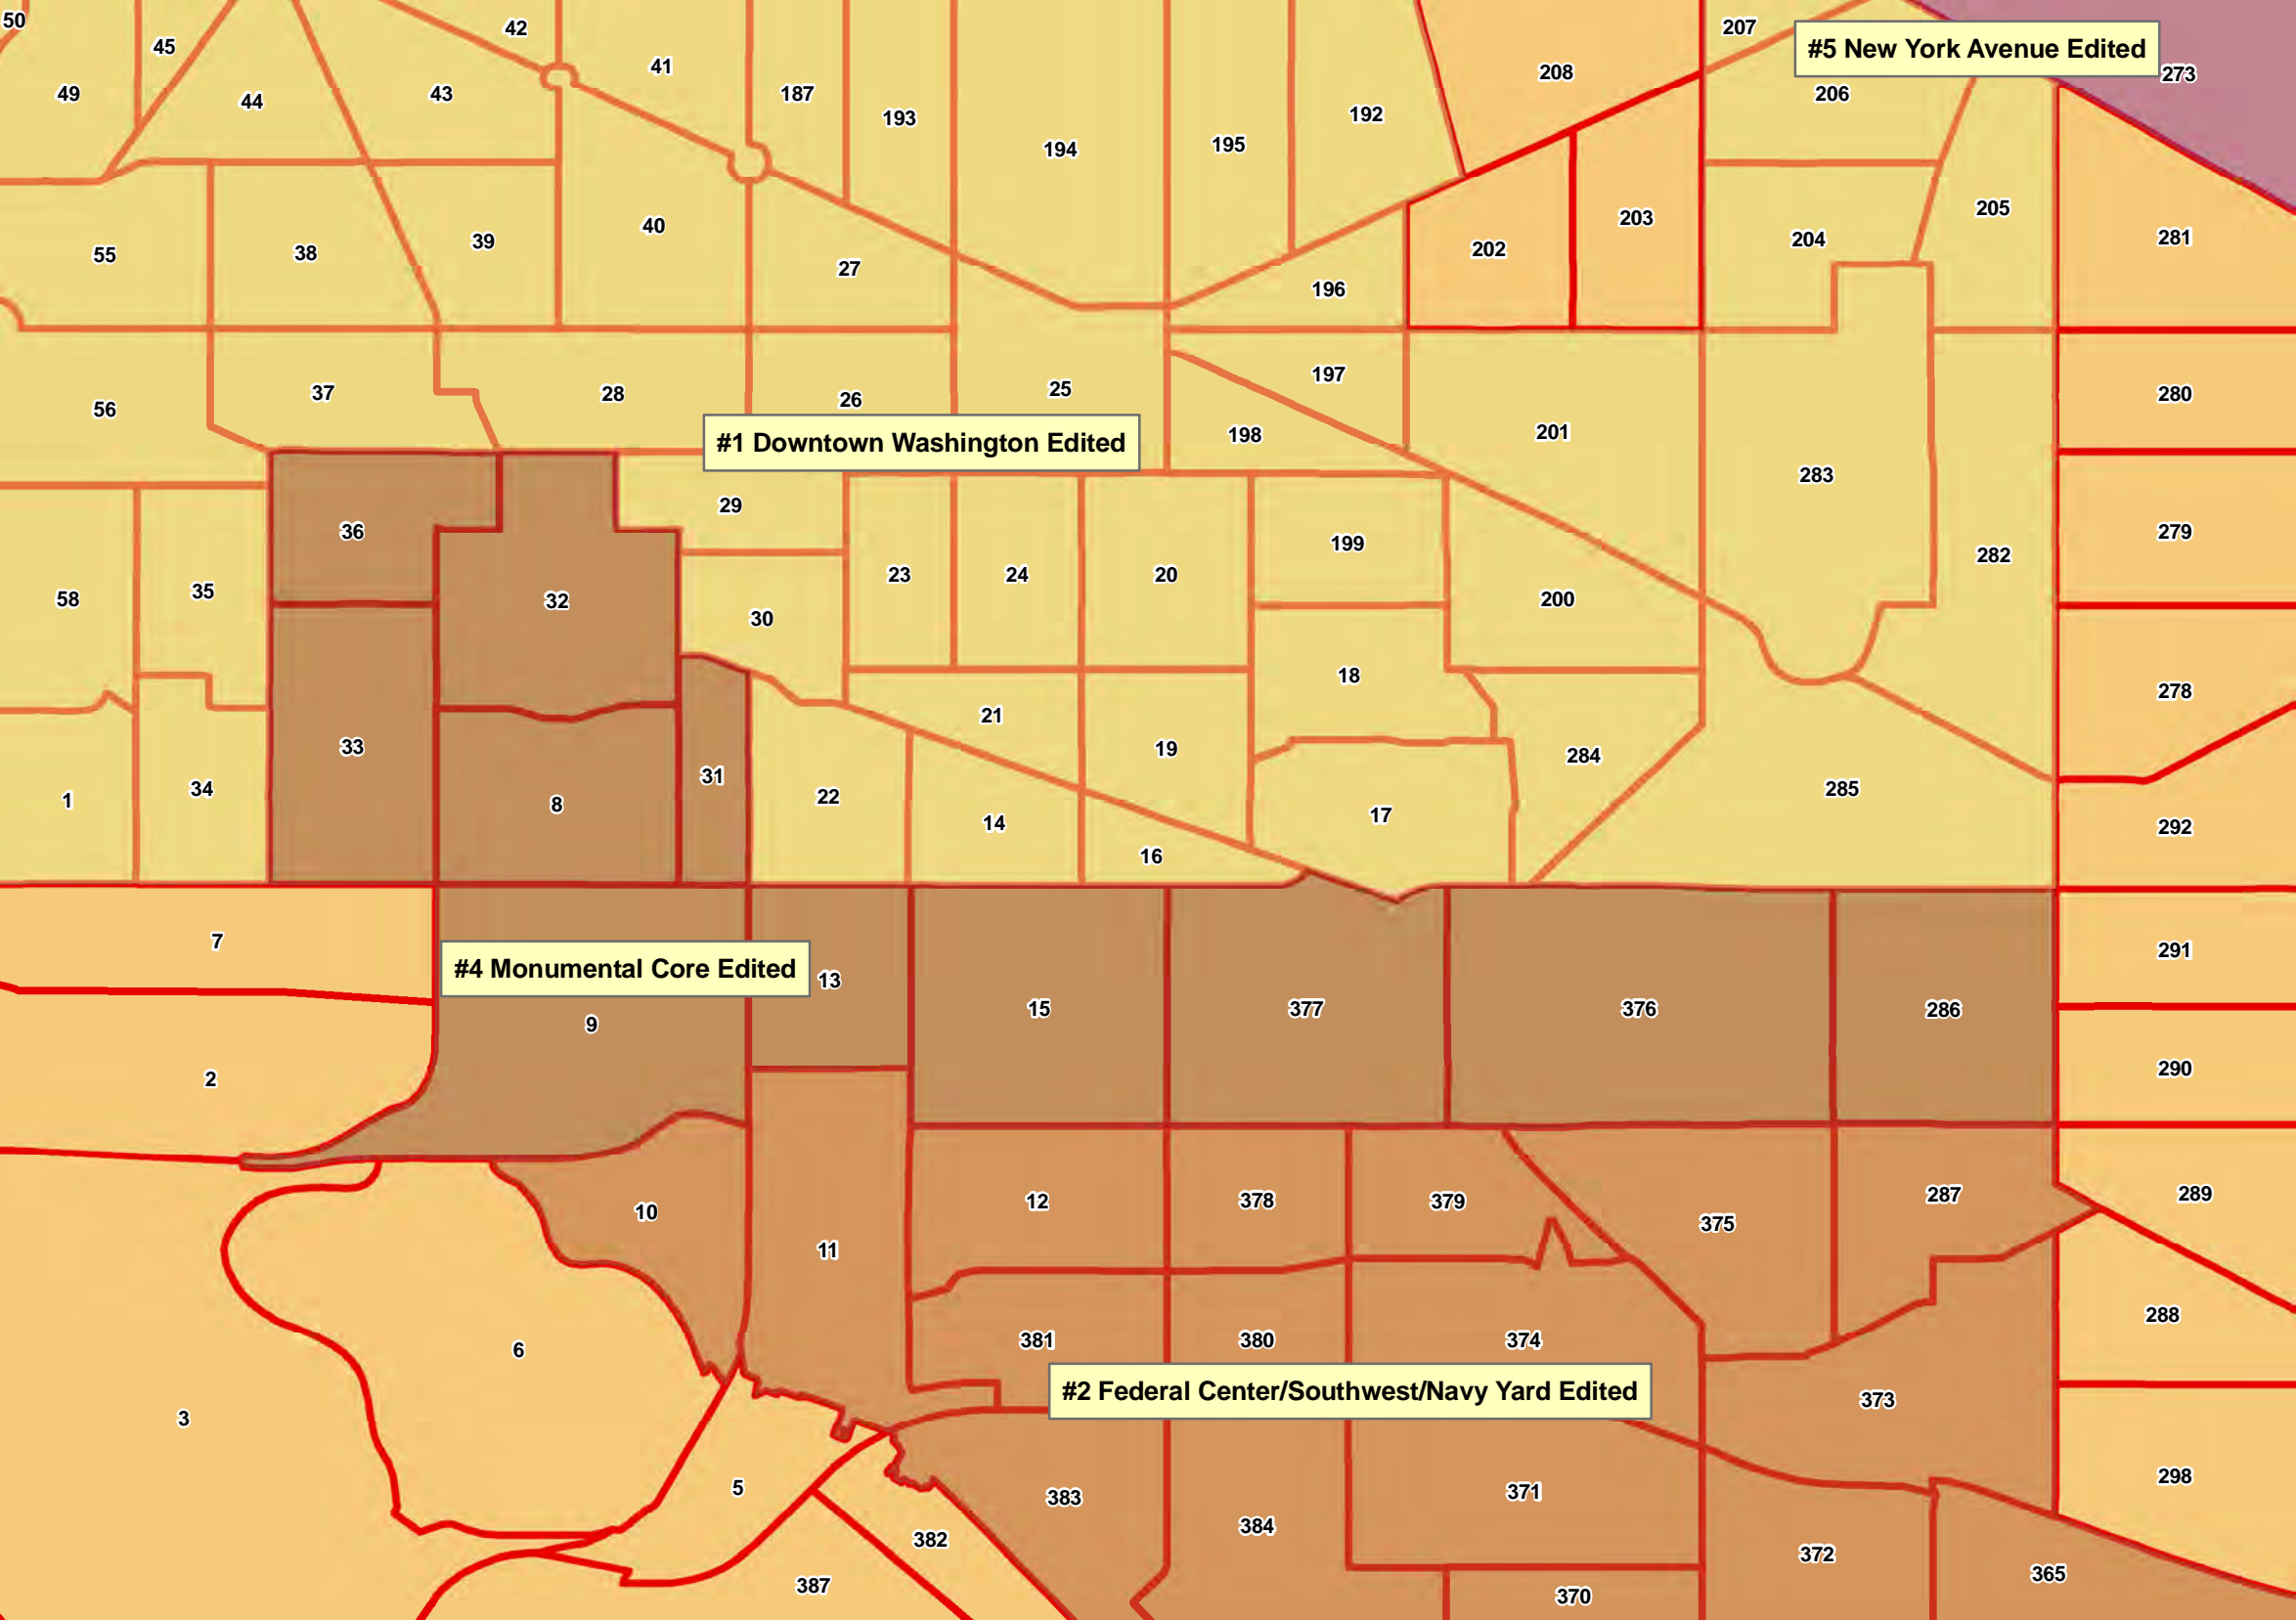

Map Key #	Center Name	Map Key #	Center Name
1	Downtown Washington	31	Dulles East
2	Federal Center/Southwest/Navy Yard	32	Dulles West
3	Georgetown	33	Fairfax Center
4	Monumental Core	34	I-95 Corridor/Engineer Proving Ground
5	New York Avenue	35	Springfield
6	Eisenhower Avenue	36	City of Fairfax-GMU
7	Downtown Alexandria	37	Md. 85/355 Evergreen Point
8	Ballston/Virginia Square	38	Downtown Leesburg
9	Clarendon/Court House	39	Corporate Dulles
10	Crystal City	40	Germantown
11	Pentagon City	41	North Frederick Avenue
12	Rosslyn	42	Rockville Town Center
13	Friendship Heights	43	Shady Grove/King Farm/Life Sciences Center
14	Bailey's Crossroads/Skyline	44	White Oak
15	Bethesda CBD	45	US 1 Green Line
16	Silver Spring CBD	46	Greenbelt
17	White Flint	47	New Carrollton
18	Twinbrook	48	Route 1
19	The Pentagon	49	Konterra
20	Herndon	50	Potomac Mills
21	Merrifield/Dunn Loring	51	Airport/Monocacy Blvd.
22	Reston East	52	Urbana
23	Reston West	53	Route 28 North
24	Tysons Corner	54	Largo Center
25	National Institutes of Health	55	National Harbor
26	Rock Spring Park	56	Bull Run - Sudley Area
27	Beauregard Street	57	Innovation
28	Waldorf Commercial	58	Gainesville
29	Beltway South	59	Woodbridge
30	Dulles Corner		Ronald Reagan Washington National Airport
			Washington Dulles International Airport

#1 Downtown Washington Edited

#5 New York Avenue Edited

#3 Georgetown Edited

#4 Monumental Core Edited

#2 Federal Center/Southwest/Navy Yard Edited

#1 Downtown Washington Edited

#4 Monumental Core Edited

#2 Federal Center/Southwest/Navy Yard Edited

#3 Georgetown Edited

#1 Downtown Washington Edited

#12 Rosslyn Edited

#5 New York Avenue Edited

#1 Downtown Washington Edited

#4 Monumental Core Edited

#2 Federal Center/Southwest/Navy Yard Edited

#3 Monumental Core Edited

#5 New York Avenue Edited

#1 Downtown Washington Edited

#6 Eisenhower Avenue Edited

#7 Downtown Alexandria Edited

#55 National Harbor Edited

#8 Ballston/Virginia Square Edited

#9 Clarendon/Court House Edited