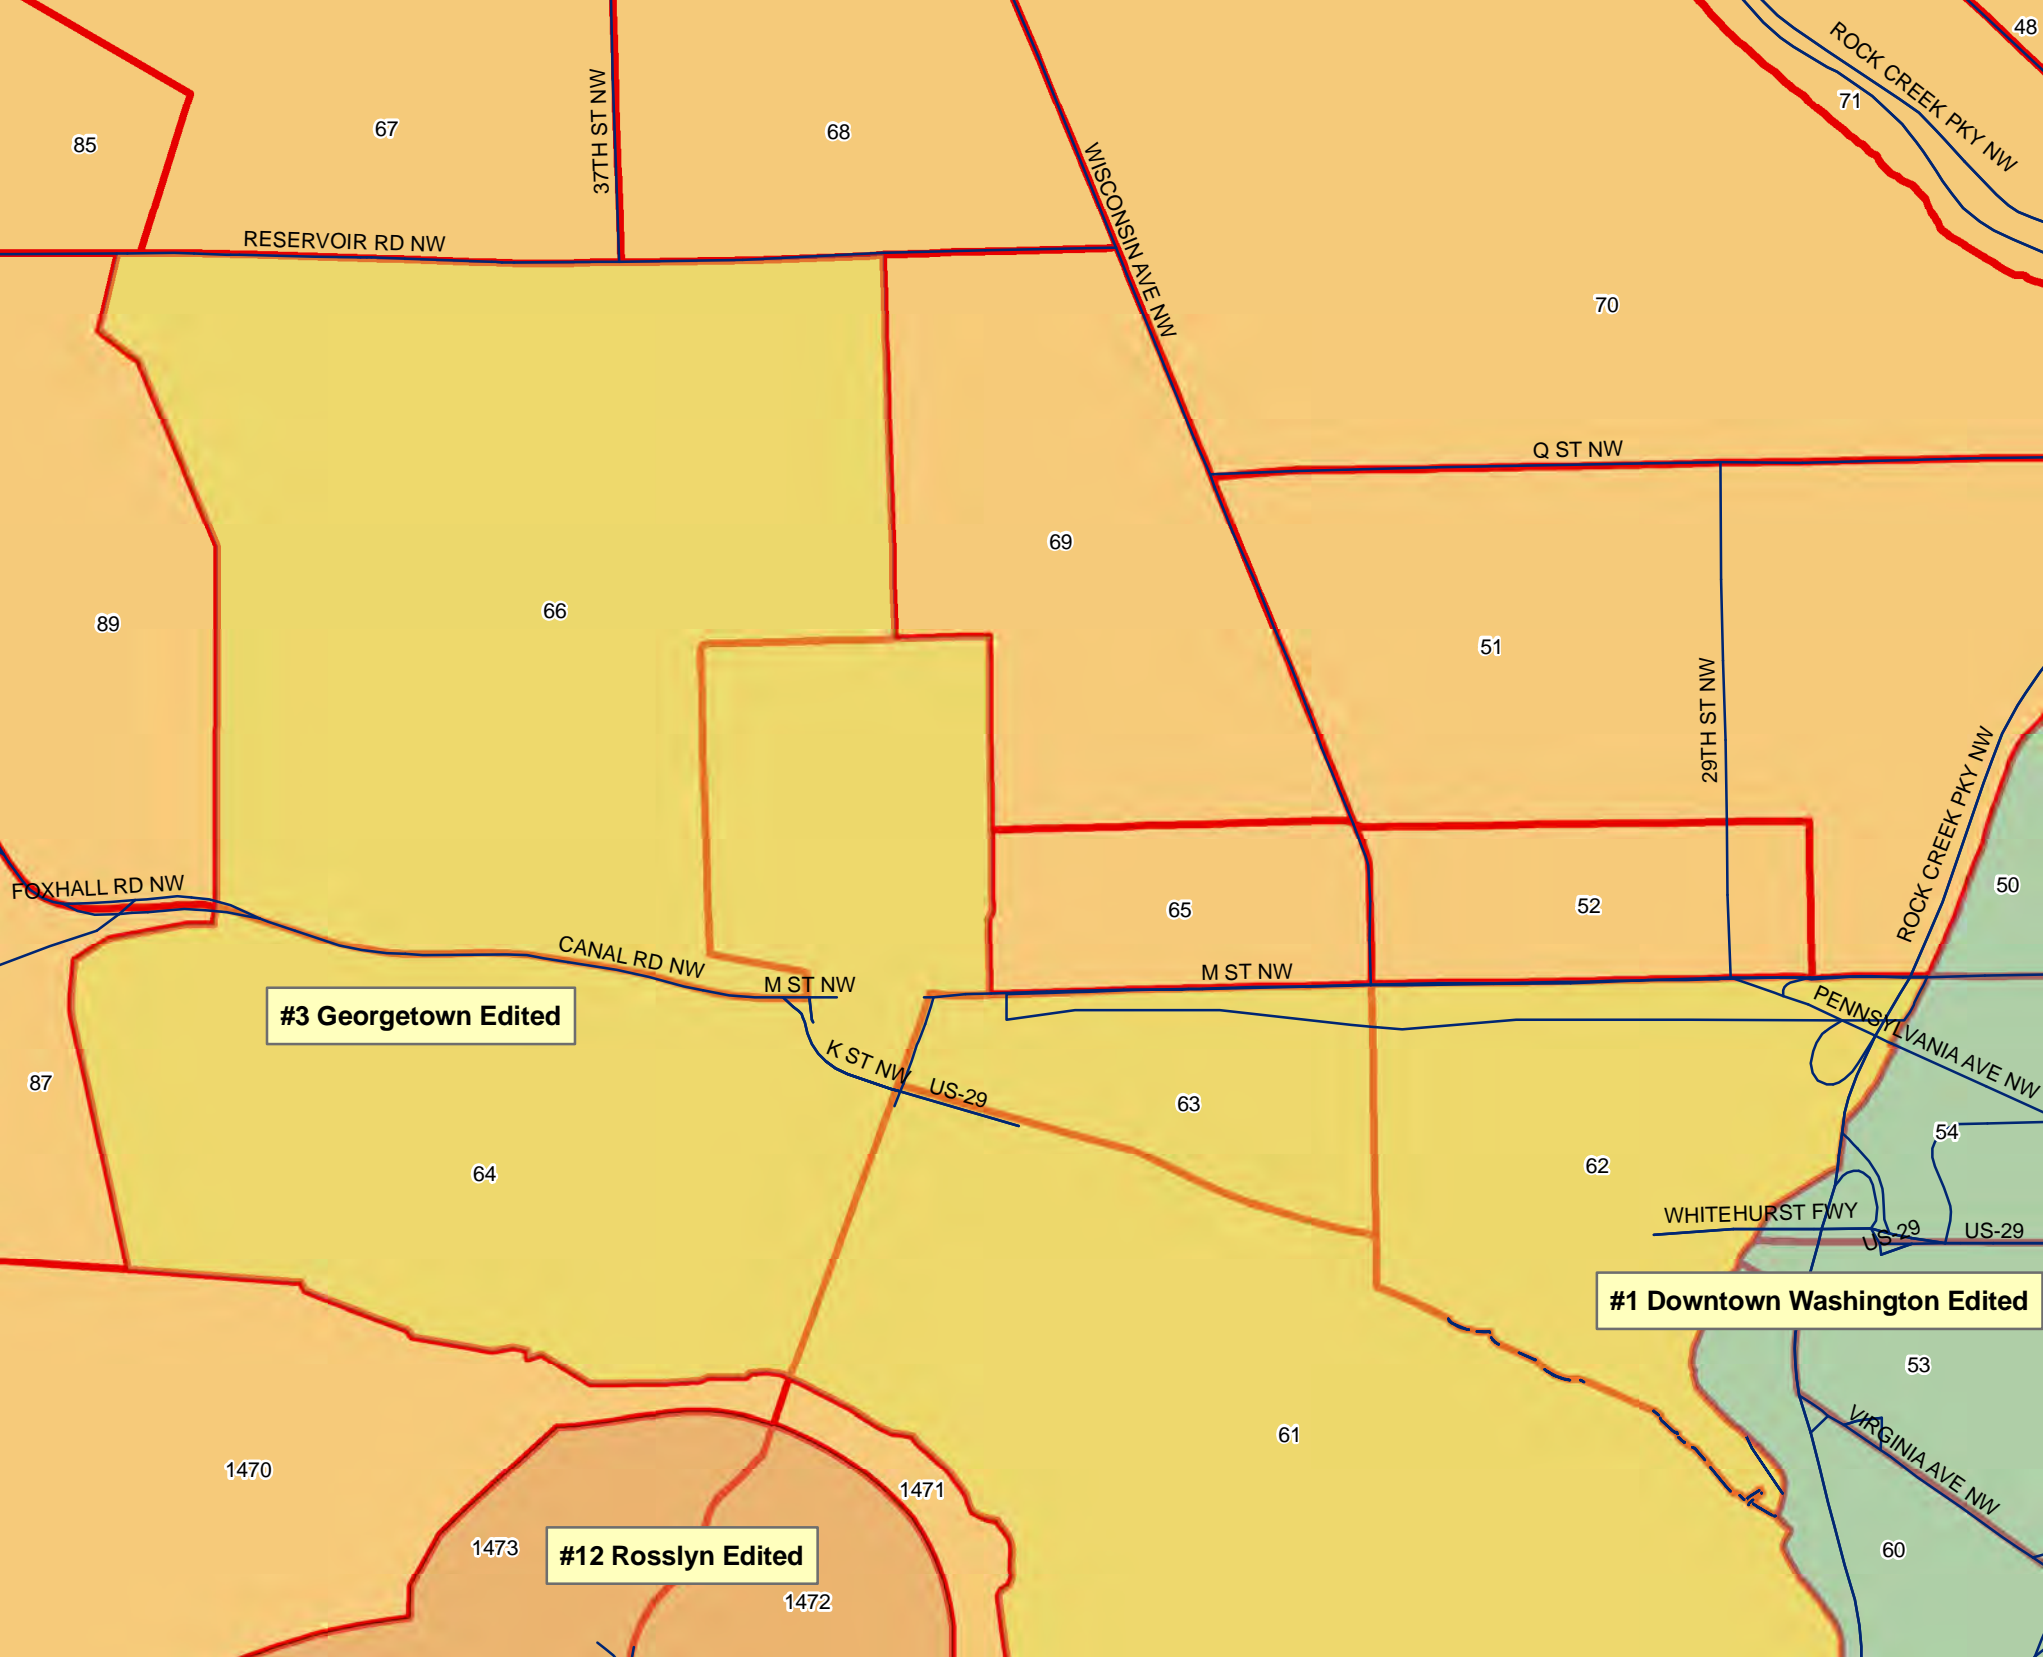

Map Key #	Center Name	Map Key #	Center Name
1	Downtown Washington	31	Dulles East
2	Federal Center/Southwest/Navy Yard	32	Dulles West
3	Georgetown	33	Fairfax Center
4	Monumental Core	34	I-95 Corridor/Engineer Proving Ground
5	New York Avenue	35	Springfield
6	Eisenhower Avenue	36	City of Fairfax-GMU
7	Downtown Alexandria	37	Md. 85/355 Evergreen Point
8	Ballston/Virginia Square	38	Downtown Leesburg
9	Clarendon/Court House	39	Corporate Dulles
10	Crystal City	40	Germantown
11	Pentagon City	41	North Frederick Avenue
12	Rosslyn	42	Rockville Town Center
13	Friendship Heights	43	Shady Grove/King Farm/Life Sciences Center
14	Bailey's Crossroads/Skyline	44	White Oak
15	Bethesda CBD	45	US 1 Green Line
16	Silver Spring CBD	46	Greenbelt
17	White Flint	47	New Carrollton
18	Twinbrook	48	Route 1
19	The Pentagon	49	Konterra
20	Herndon	50	Potomac Mills
21	Merrifield/Dunn Loring	51	Airport/Monocacy Blvd.
22	Reston East	52	Urbana
23	Reston West	53	Route 28 North
24	Tysons Corner	54	Largo Center
25	National Institutes of Health	55	National Harbor
26	Rock Spring Park	56	Bull Run - Sudley Area
27	Beauregard Street	57	Innovation
28	Waldorf Commercial	58	Gainesville
29	Beltway South	59	Woodbridge
30	Dulles Corner		Ronald Reagan Washington National Airport
			Washington Dulles International Airport

#1 Downtown Washington Edited

#5 New York Avenue Edited

#3 Georgetown Edited

#4 Monumental Core Edited

#2 Federal Center/Southwest/Navy Yard Edited

#1 Downtown Washington Edited

#4 Monumental Core Edited

#2 Federal Center/Southwest/Navy Yard Edited

#3 Georgetown Edited

#1 Downtown Washington Edited

#12 Rosslyn Edited

#5 New York Avenue Edited

#1 Downtown Washington Edited

#4 Monumental Core Edited

#2 Federal Center/Southwest/Navy Yard Edited

#3 Monumental Core Edited