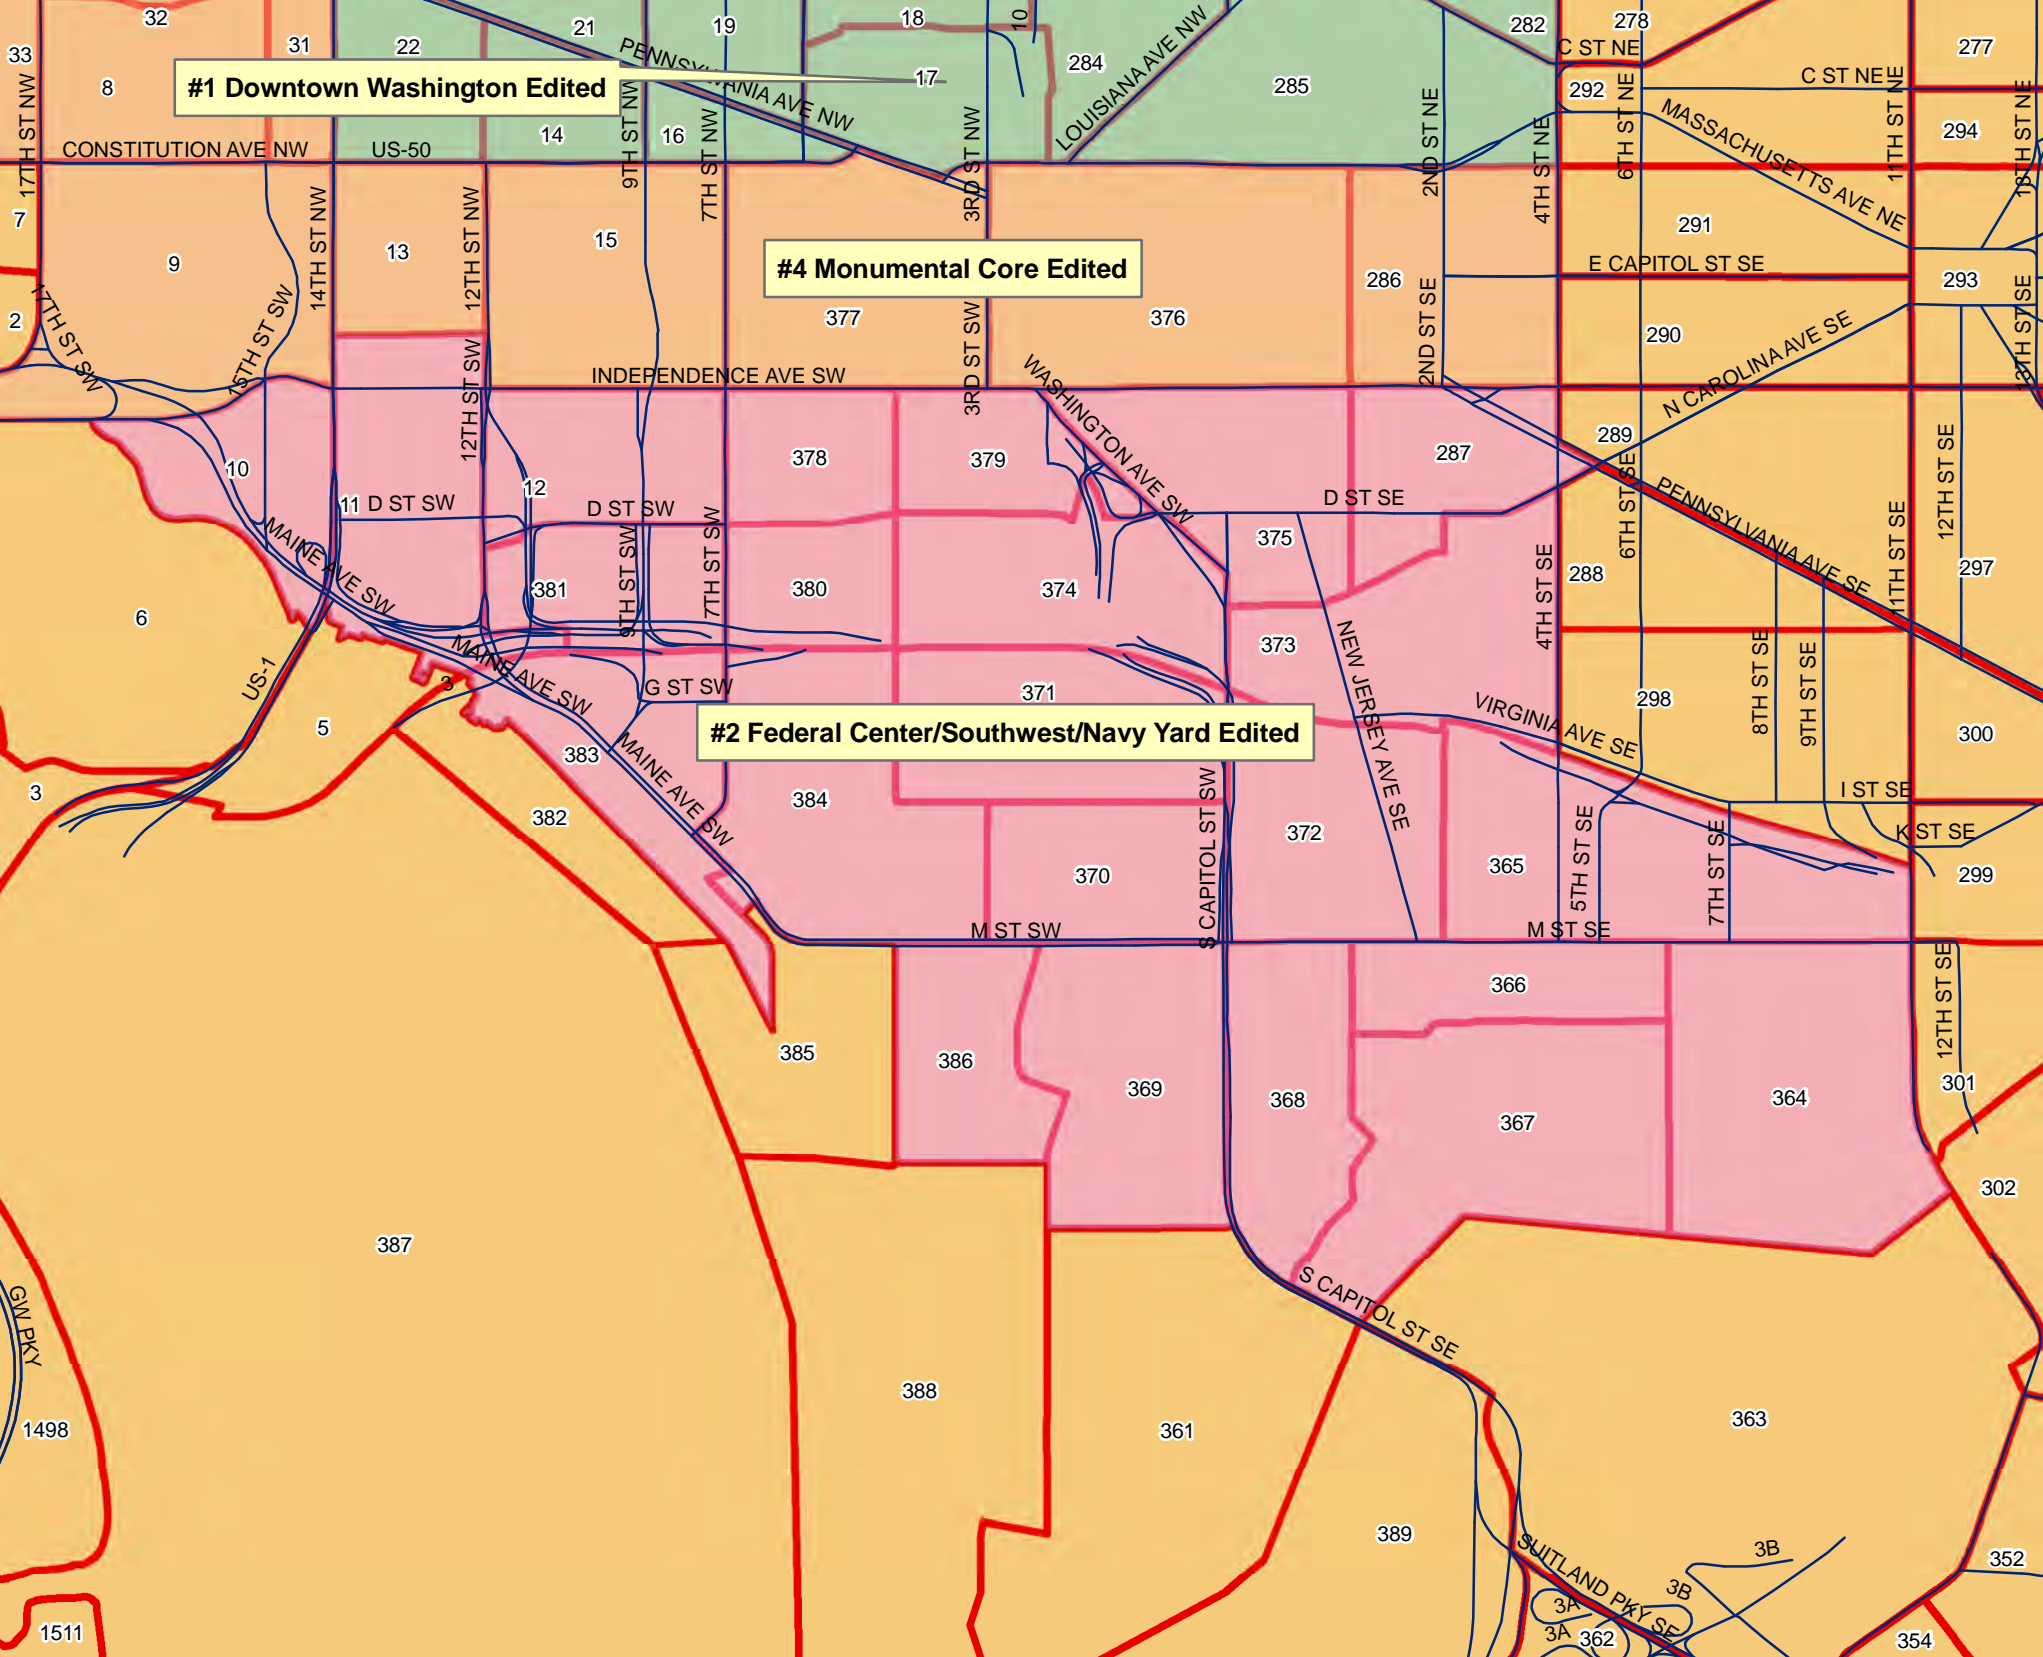

Map Key #	Center Name	Map Key #	Center Name
1	Downtown Washington	31	Dulles East
2	Federal Center/Southwest/Navy Yard	32	Dulles West
3	Georgetown	33	Fairfax Center
4	Monumental Core	34	I-95 Corridor/Engineer Proving Ground
5	New York Avenue	35	Springfield
6	Eisenhower Avenue	36	City of Fairfax-GMU
7	Downtown Alexandria	37	Md. 85/355 Evergreen Point
8	Ballston/Virginia Square	38	Downtown Leesburg
9	Clarendon/Court House	39	Corporate Dulles
10	Crystal City	40	Germantown
11	Pentagon City	41	North Frederick Avenue
12	Rosslyn	42	Rockville Town Center
13	Friendship Heights	43	Shady Grove/King Farm/Life Sciences Center
14	Bailey's Crossroads/Skyline	44	White Oak
15	Bethesda CBD	45	US 1 Green Line
16	Silver Spring CBD	46	Greenbelt
17	White Flint	47	New Carrollton
18	Twinbrook	48	Route 1
19	The Pentagon	49	Konterra
20	Herndon	50	Potomac Mills
21	Merrifield/Dunn Loring	51	Airport/Monocacy Blvd.
22	Reston East	52	Urbana
23	Reston West	53	Route 28 North
24	Tysons Corner	54	Largo Center
25	National Institutes of Health	55	National Harbor
26	Rock Spring Park	56	Bull Run - Sudley Area
27	Beauregard Street	57	Innovation
28	Waldorf Commercial	58	Gainesville
29	Beltway South	59	Woodbridge
30	Dulles Corner		Ronald Reagan Washington National Airport
			Washington Dulles International Airport

#1 Downtown Washington Edited

#5 New York Avenue Edited

#3 Georgetown Edited

#4 Monumental Core Edited

#2 Federal Center/Southwest/Navy Yard Edited

#1 Downtown Washington Edited

#4 Monumental Core Edited

#2 Federal Center/Southwest/Navy Yard Edited

#3 Georgetown Edited

#1 Downtown Washington Edited

#12 Rosslyn Edited

#5 New York Avenue Edited

#1 Downtown Washington Edited

#4 Monumental Core Edited

#2 Federal Center/Southwest/Navy Yard Edited

#3 Monumental Core Edited