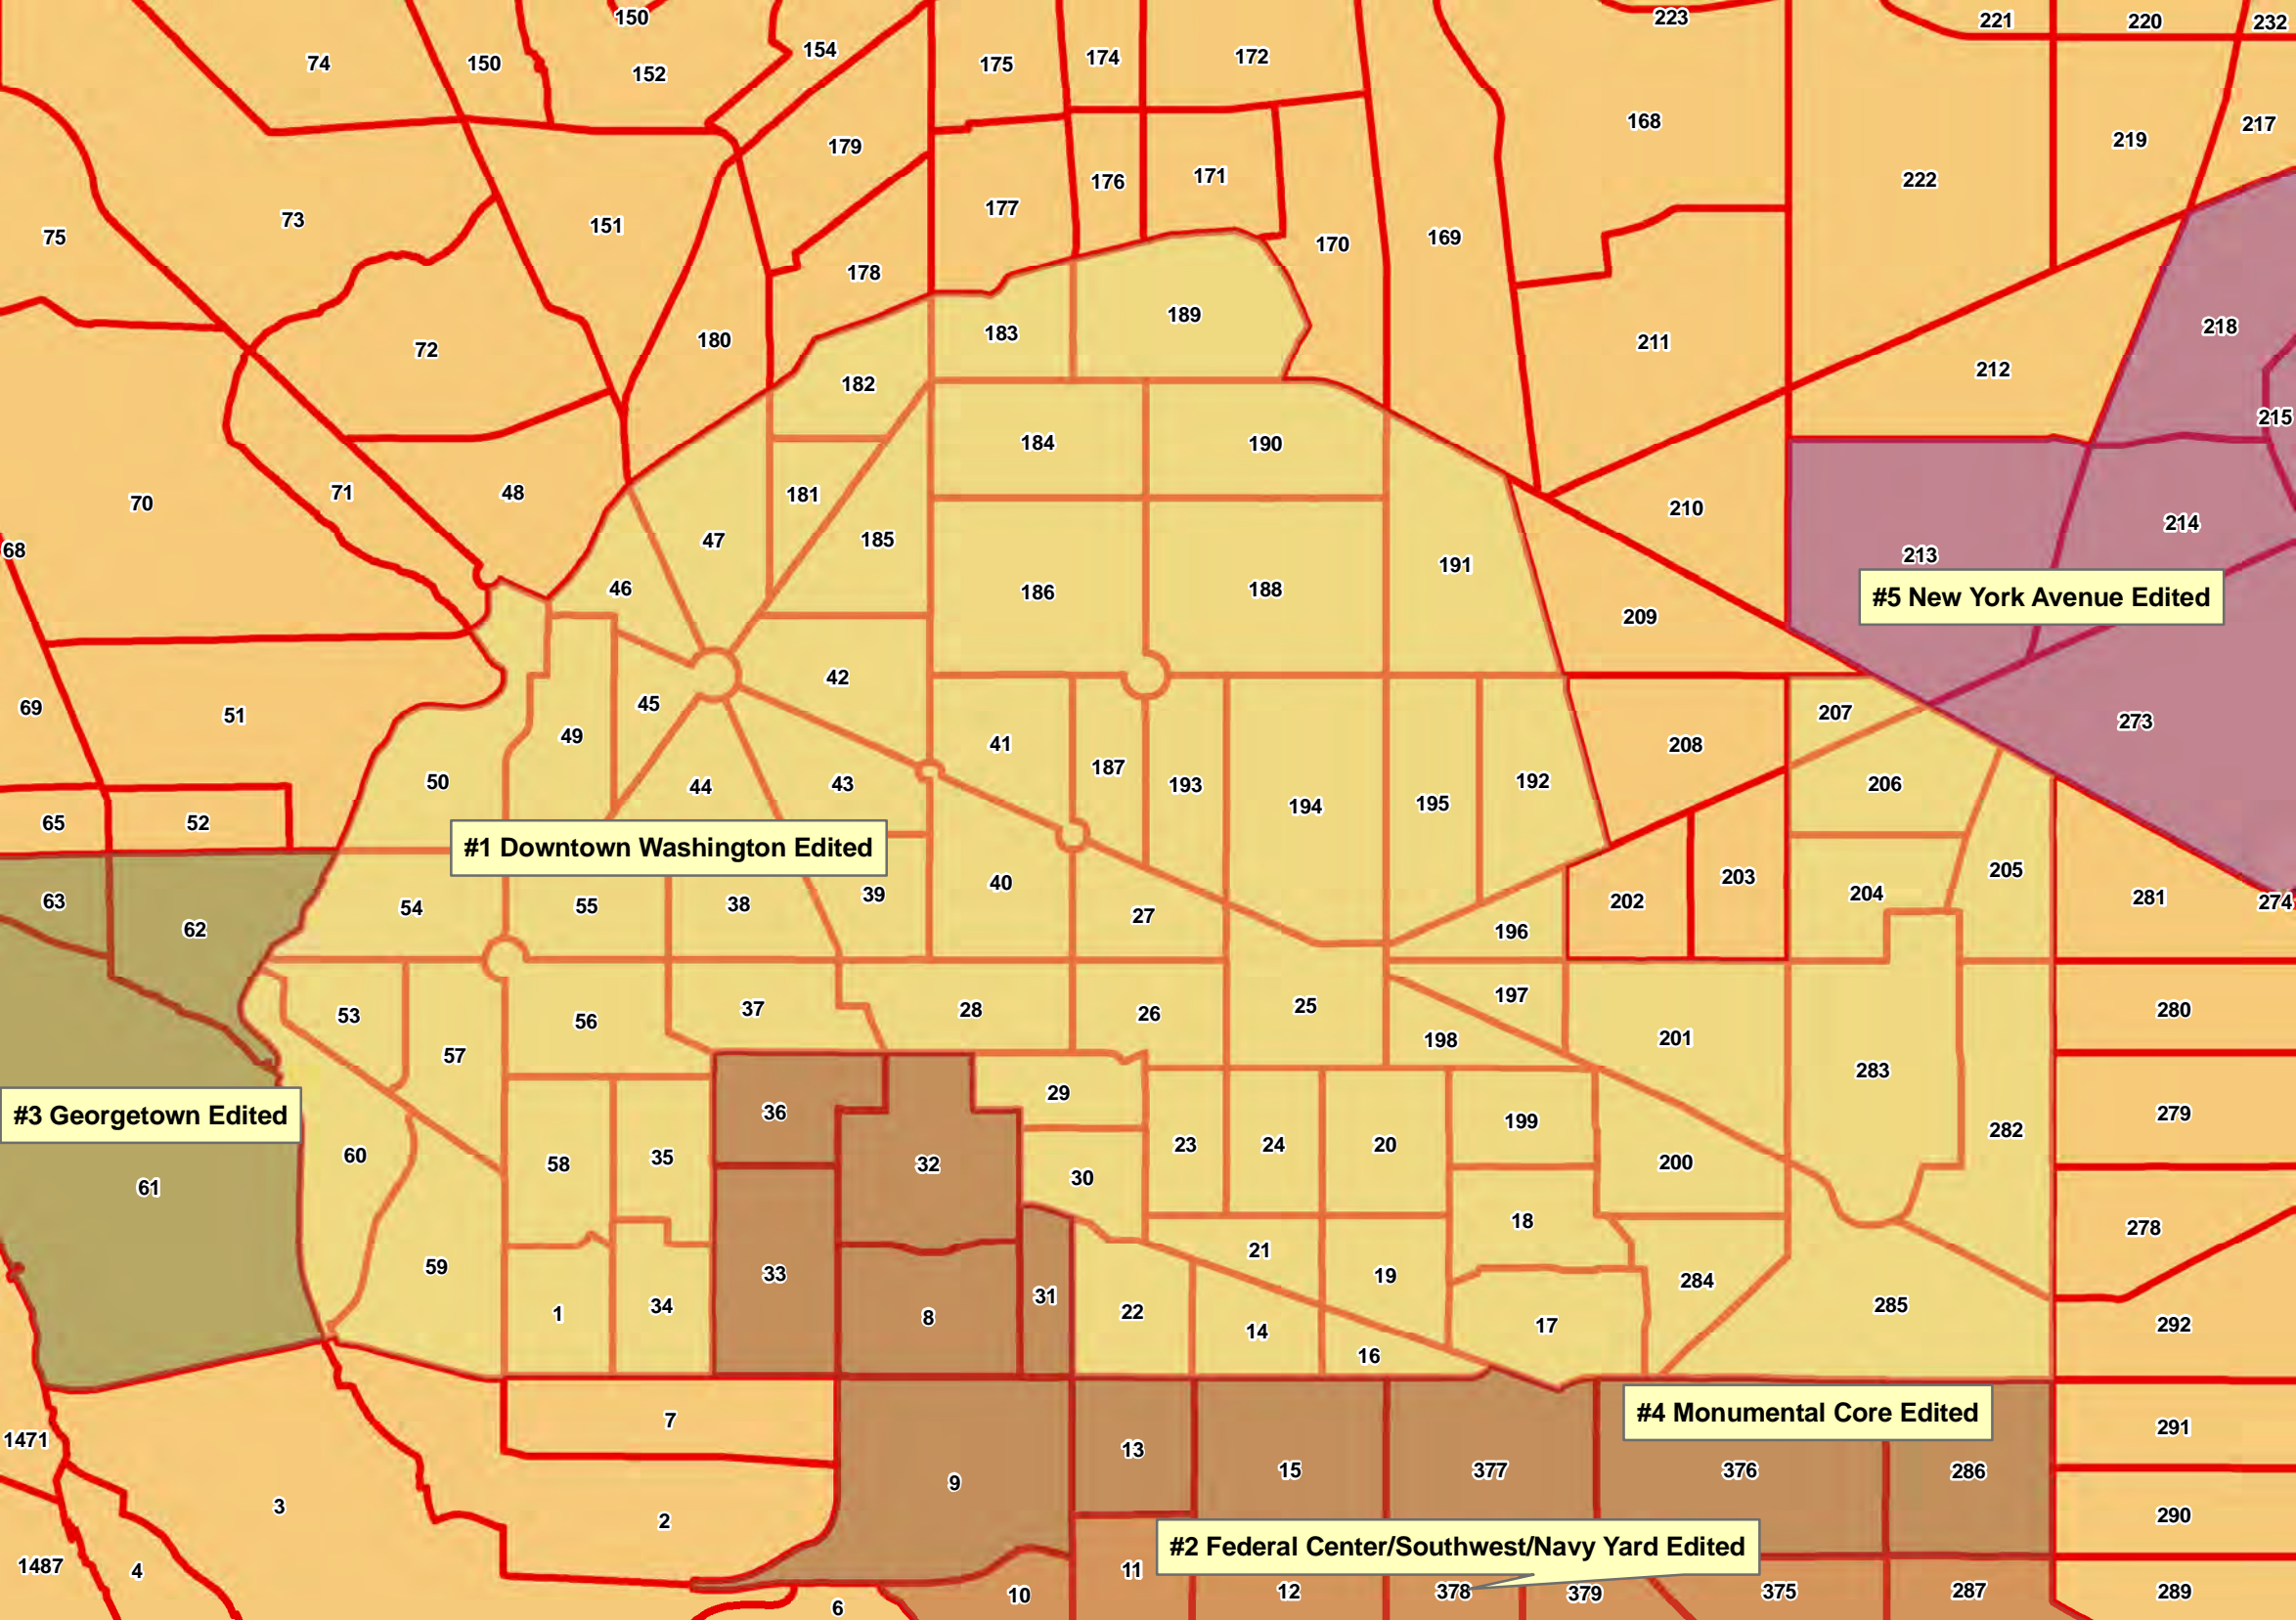

Map Key #	Center Name	Map Key #	Center Name
1	Downtown Washington	31	Dulles East
2	Federal Center/Southwest/Navy Yard	32	Dulles West
3	Georgetown	33	Fairfax Center
4	Monumental Core	34	I-95 Corridor/Engineer Proving Ground
5	New York Avenue	35	Springfield
6	Eisenhower Avenue	36	City of Fairfax-GMU
7	Downtown Alexandria	37	Md. 85/355 Evergreen Point
8	Ballston/Virginia Square	38	Downtown Leesburg
9	Clarendon/Court House	39	Corporate Dulles
10	Crystal City	40	Germantown
11	Pentagon City	41	North Frederick Avenue
12	Rosslyn	42	Rockville Town Center
13	Friendship Heights	43	Shady Grove/King Farm/Life Sciences Center
14	Bailey's Crossroads/Skyline	44	White Oak
15	Bethesda CBD	45	US 1 Green Line
16	Silver Spring CBD	46	Greenbelt
17	White Flint	47	New Carrollton
18	Twinbrook	48	Route 1
19	The Pentagon	49	Konterra
20	Herndon	50	Potomac Mills
21	Merrifield/Dunn Loring	51	Airport/Monocacy Blvd.
22	Reston East	52	Urbana
23	Reston West	53	Route 28 North
24	Tysons Corner	54	Largo Center
25	National Institutes of Health	55	National Harbor
26	Rock Spring Park	56	Bull Run - Sudley Area
27	Beauregard Street	57	Innovation
28	Waldorf Commercial	58	Gainesville
29	Beltway South	59	Woodbridge
30	Dulles Corner		Ronald Reagan Washington National Airport
			Washington Dulles International Airport

#1 Downtown Washington Edited

#5 New York Avenue Edited

#3 Georgetown Edited

#4 Monumental Core Edited

#2 Federal Center/Southwest/Navy Yard Edited

#1 Downtown Washington Edited

#4 Monumental Core Edited

#2 Federal Center/Southwest/Navy Yard Edited