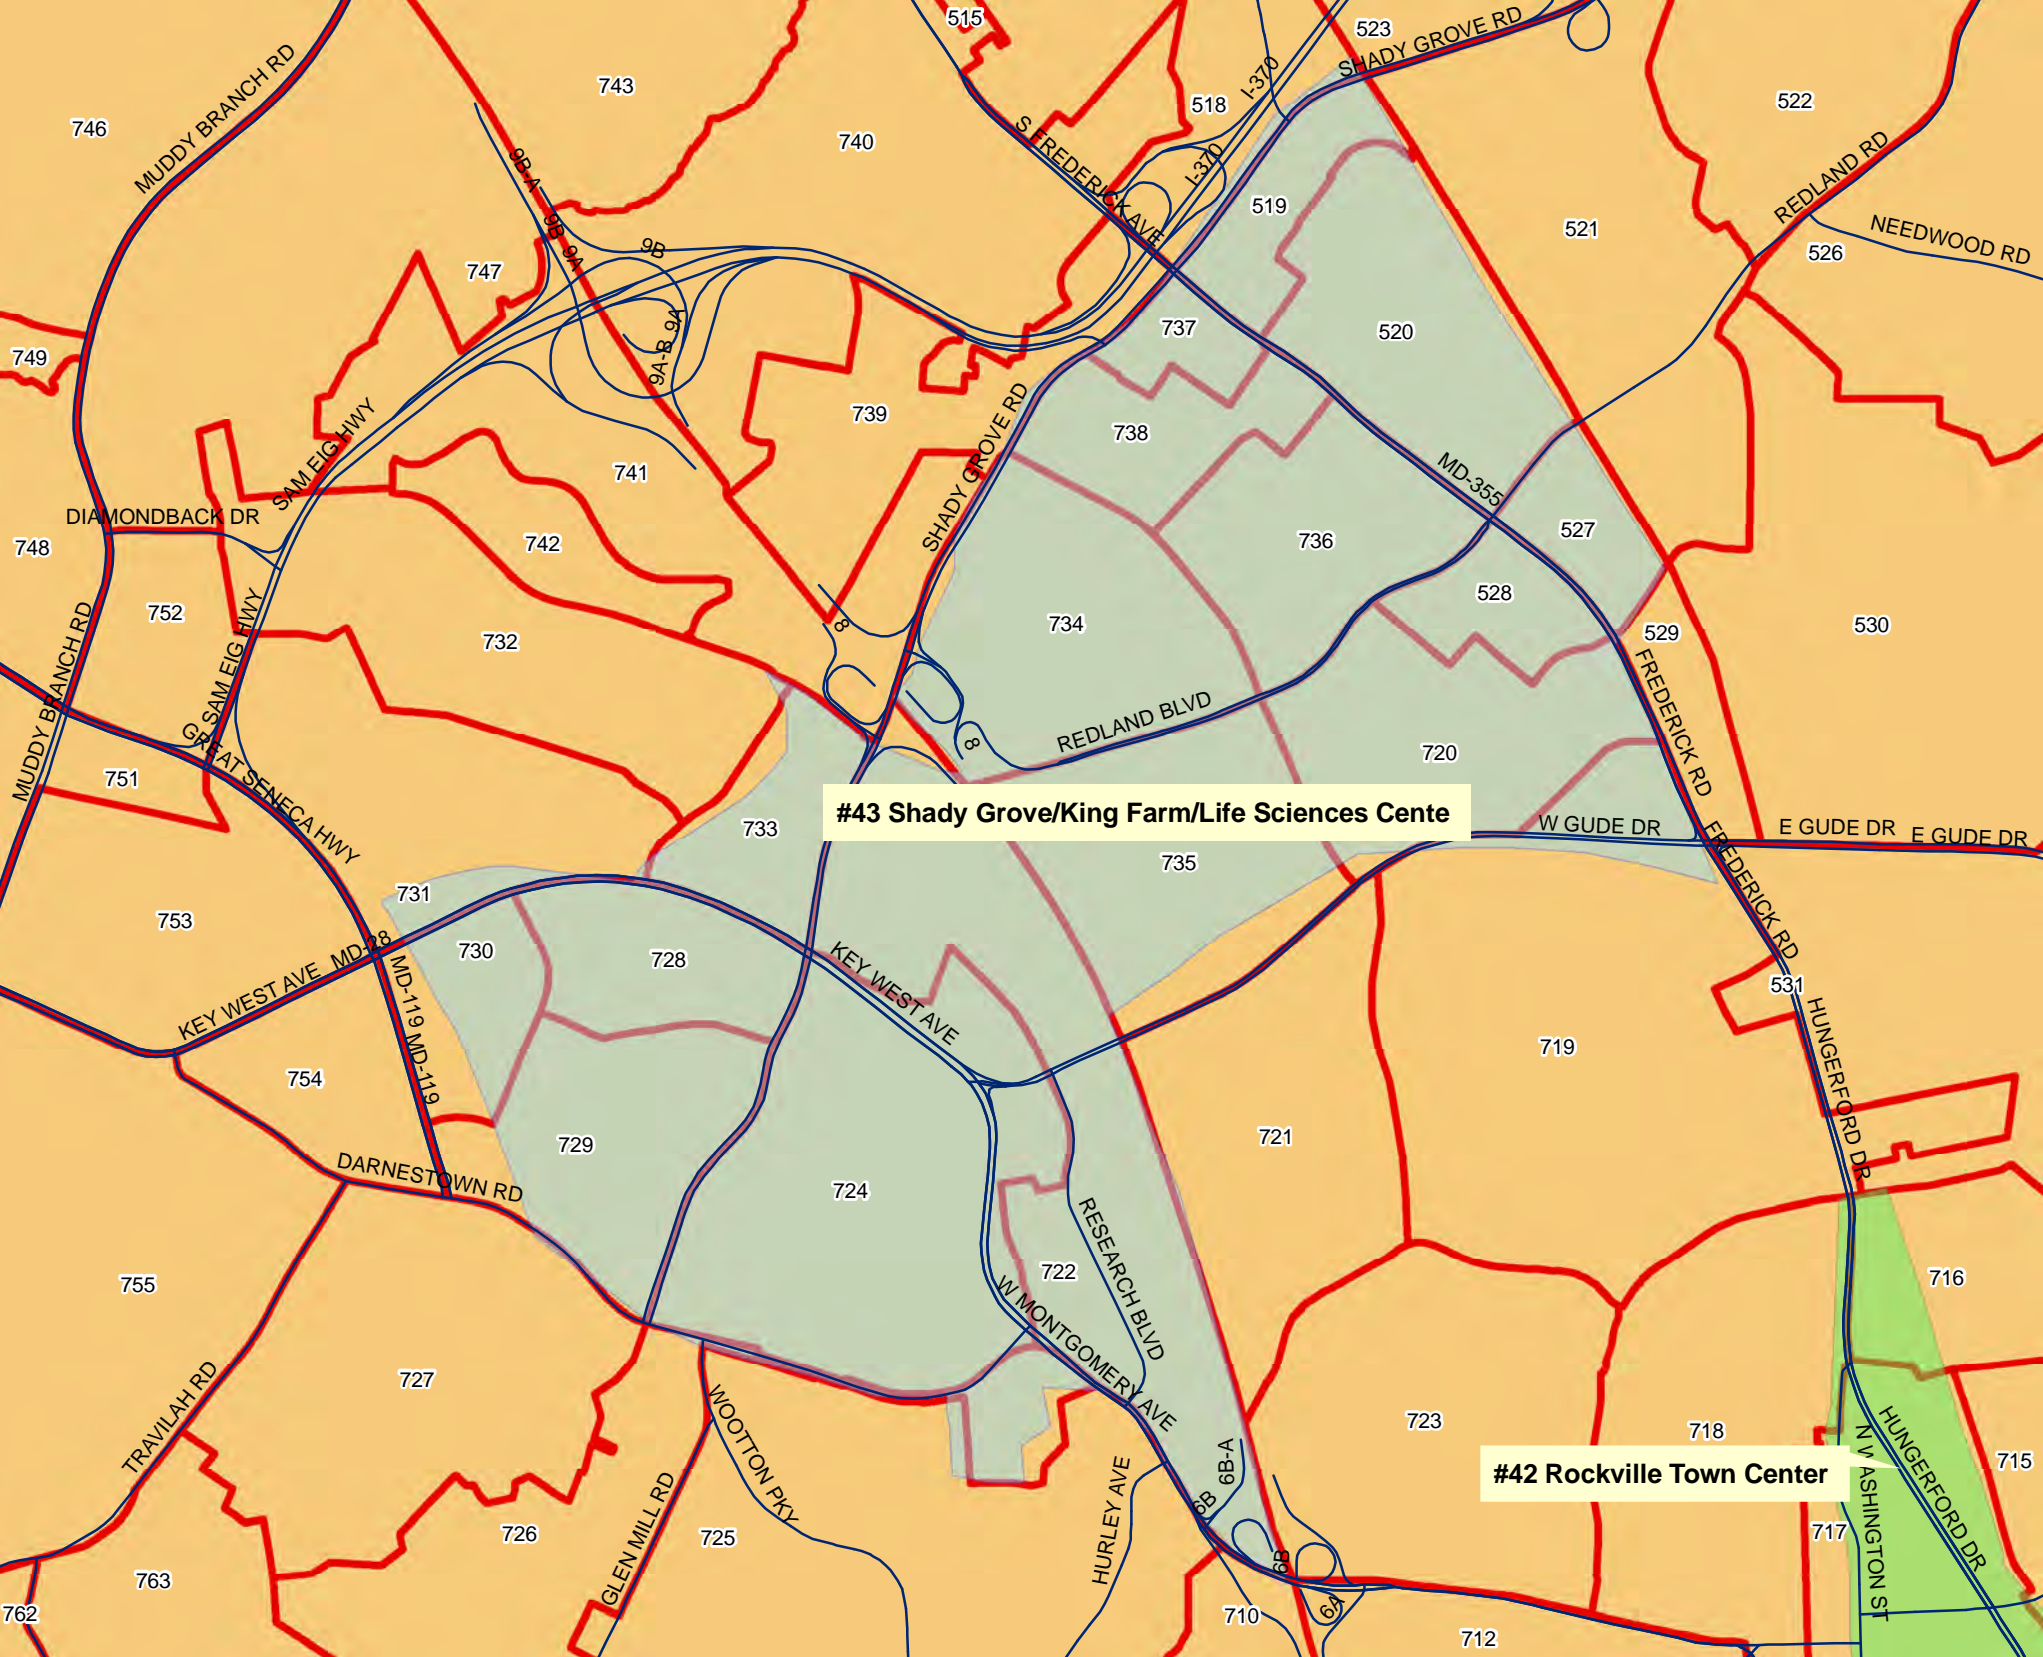

#44 White Oak

VENICE DR

LAURIE DR

DOWNNS DR

US-29 COLUMBIA PIKE

CALVERTON BLVD

NEW HAMPSHIRE AVE

NEW HAMPSHIRE AVE

CHERRY HILL RD

POWDER MILL RD

RIGGS RD

SELLMAN RD

MD-212

MD-650 MD-650

#44 White Oak Edited

#43 Shady Grove/King Farm/Life Sciences Center

#42 Rockville Town Center

#43 Shady Grove/King Farm/Life Sciences Cente Edited

#42 Rockville Town Center Edited

#43 Shady Grove/King Farm/Life Sciences Center

#42 Rockville Town Center

#18 Twinbrook

#43 Shady Grove/King Farm/Life Sciences Cente Edited