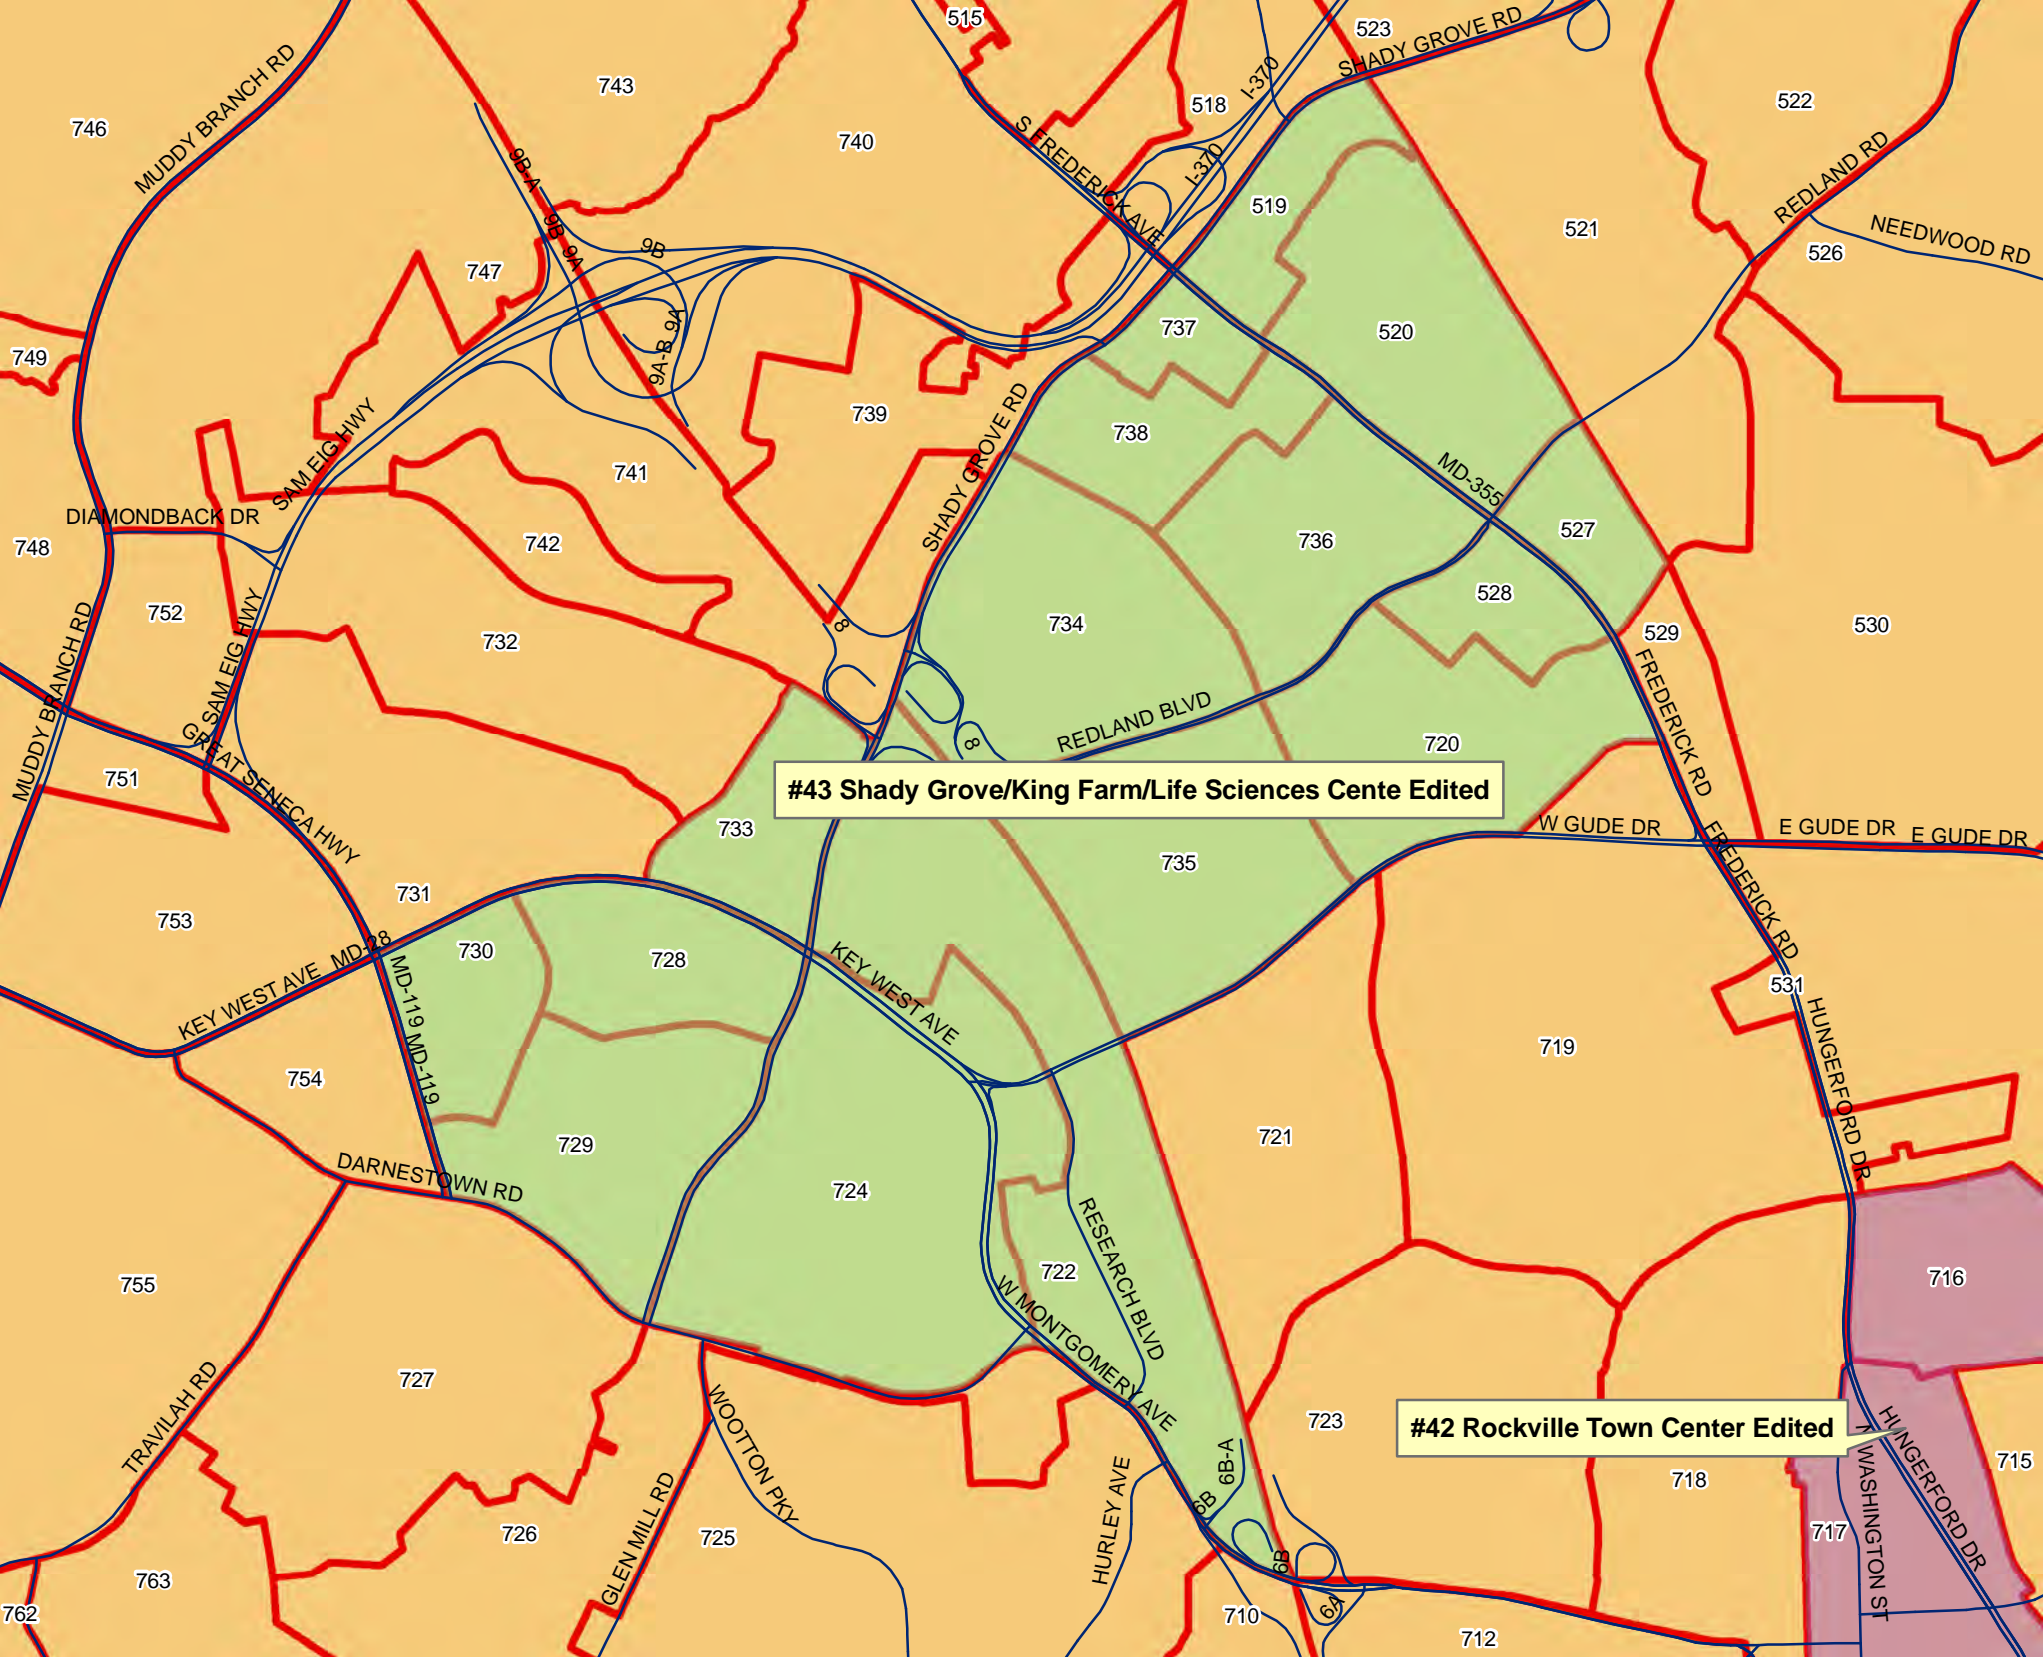

#44 White Oak

VENICE DR

LAURIE DR

DOWNNS DR

US-29 COLUMBIA PIKE

CALVERTON BLVD

NEW HAMPSHIRE AVE

NEW HAMPSHIRE AVE

CHERRY HILL RD

POWDER MILL RD

RIGGS RD

SELLMAN RD

MD-212

MD-650 MD-650

#44 White Oak Edited

#43 Shady Grove/King Farm/Life Sciences Center

#42 Rockville Town Center

#43 Shady Grove/King Farm/Life Sciences Cente Edited

#42 Rockville Town Center Edited

#43 Shady Grove/King Farm/Life Sciences Center

#42 Rockville Town Center

#18 Twinbrook

#43 Shady Grove/King Farm/Life Sciences Cente Edited