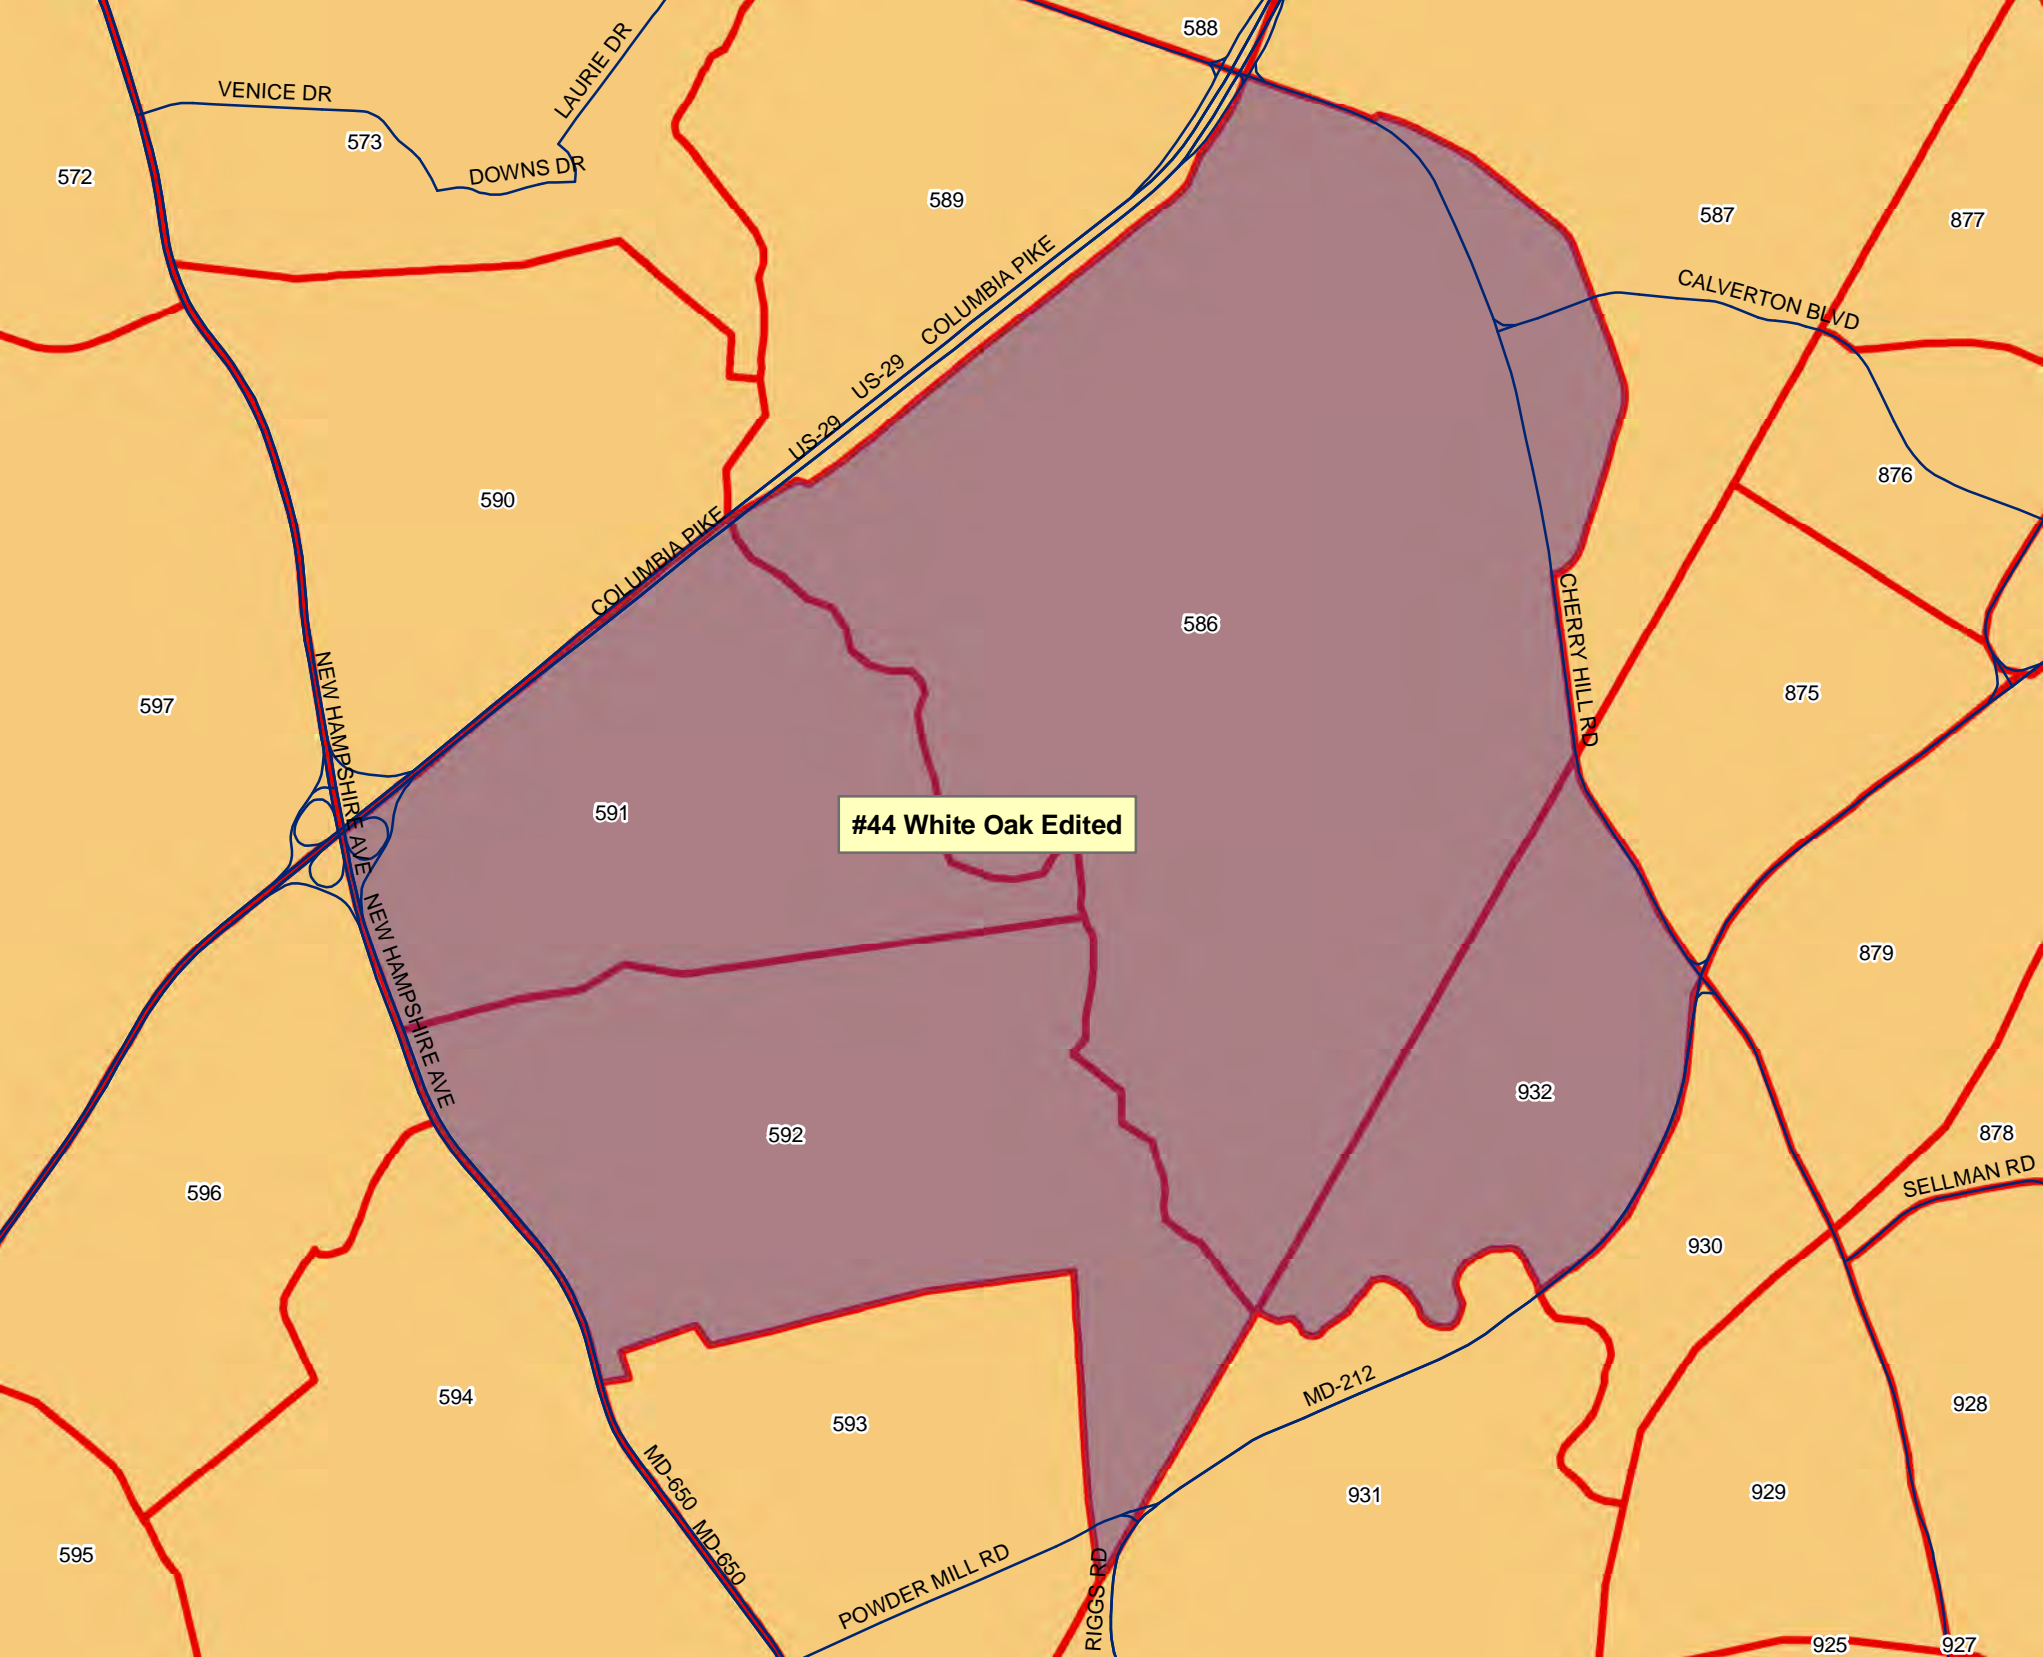

#44 White Oak

VENICE DR

LAURIE DR

DOWNNS DR

US-29 COLUMBIA PIKE

CALVERTON BLVD

NEW HAMPSHIRE AVE

NEW HAMPSHIRE AVE

CHERRY HILL RD

POWDER MILL RD

RIGGS RD

SELLMAN RD

MD-212

MD-650 MD-650

#44 White Oak Edited

#43 Shady Grove/King Farm/Life Sciences Center

#42 Rockville Town Center

#43 Shady Grove/King Farm/Life Sciences Cente Edited

#42 Rockville Town Center Edited

#43 Shady Grove/King Farm/Life Sciences Center

#42 Rockville Town Center

#18 Twinbrook

#43 Shady Grove/King Farm/Life Sciences Cente Edited