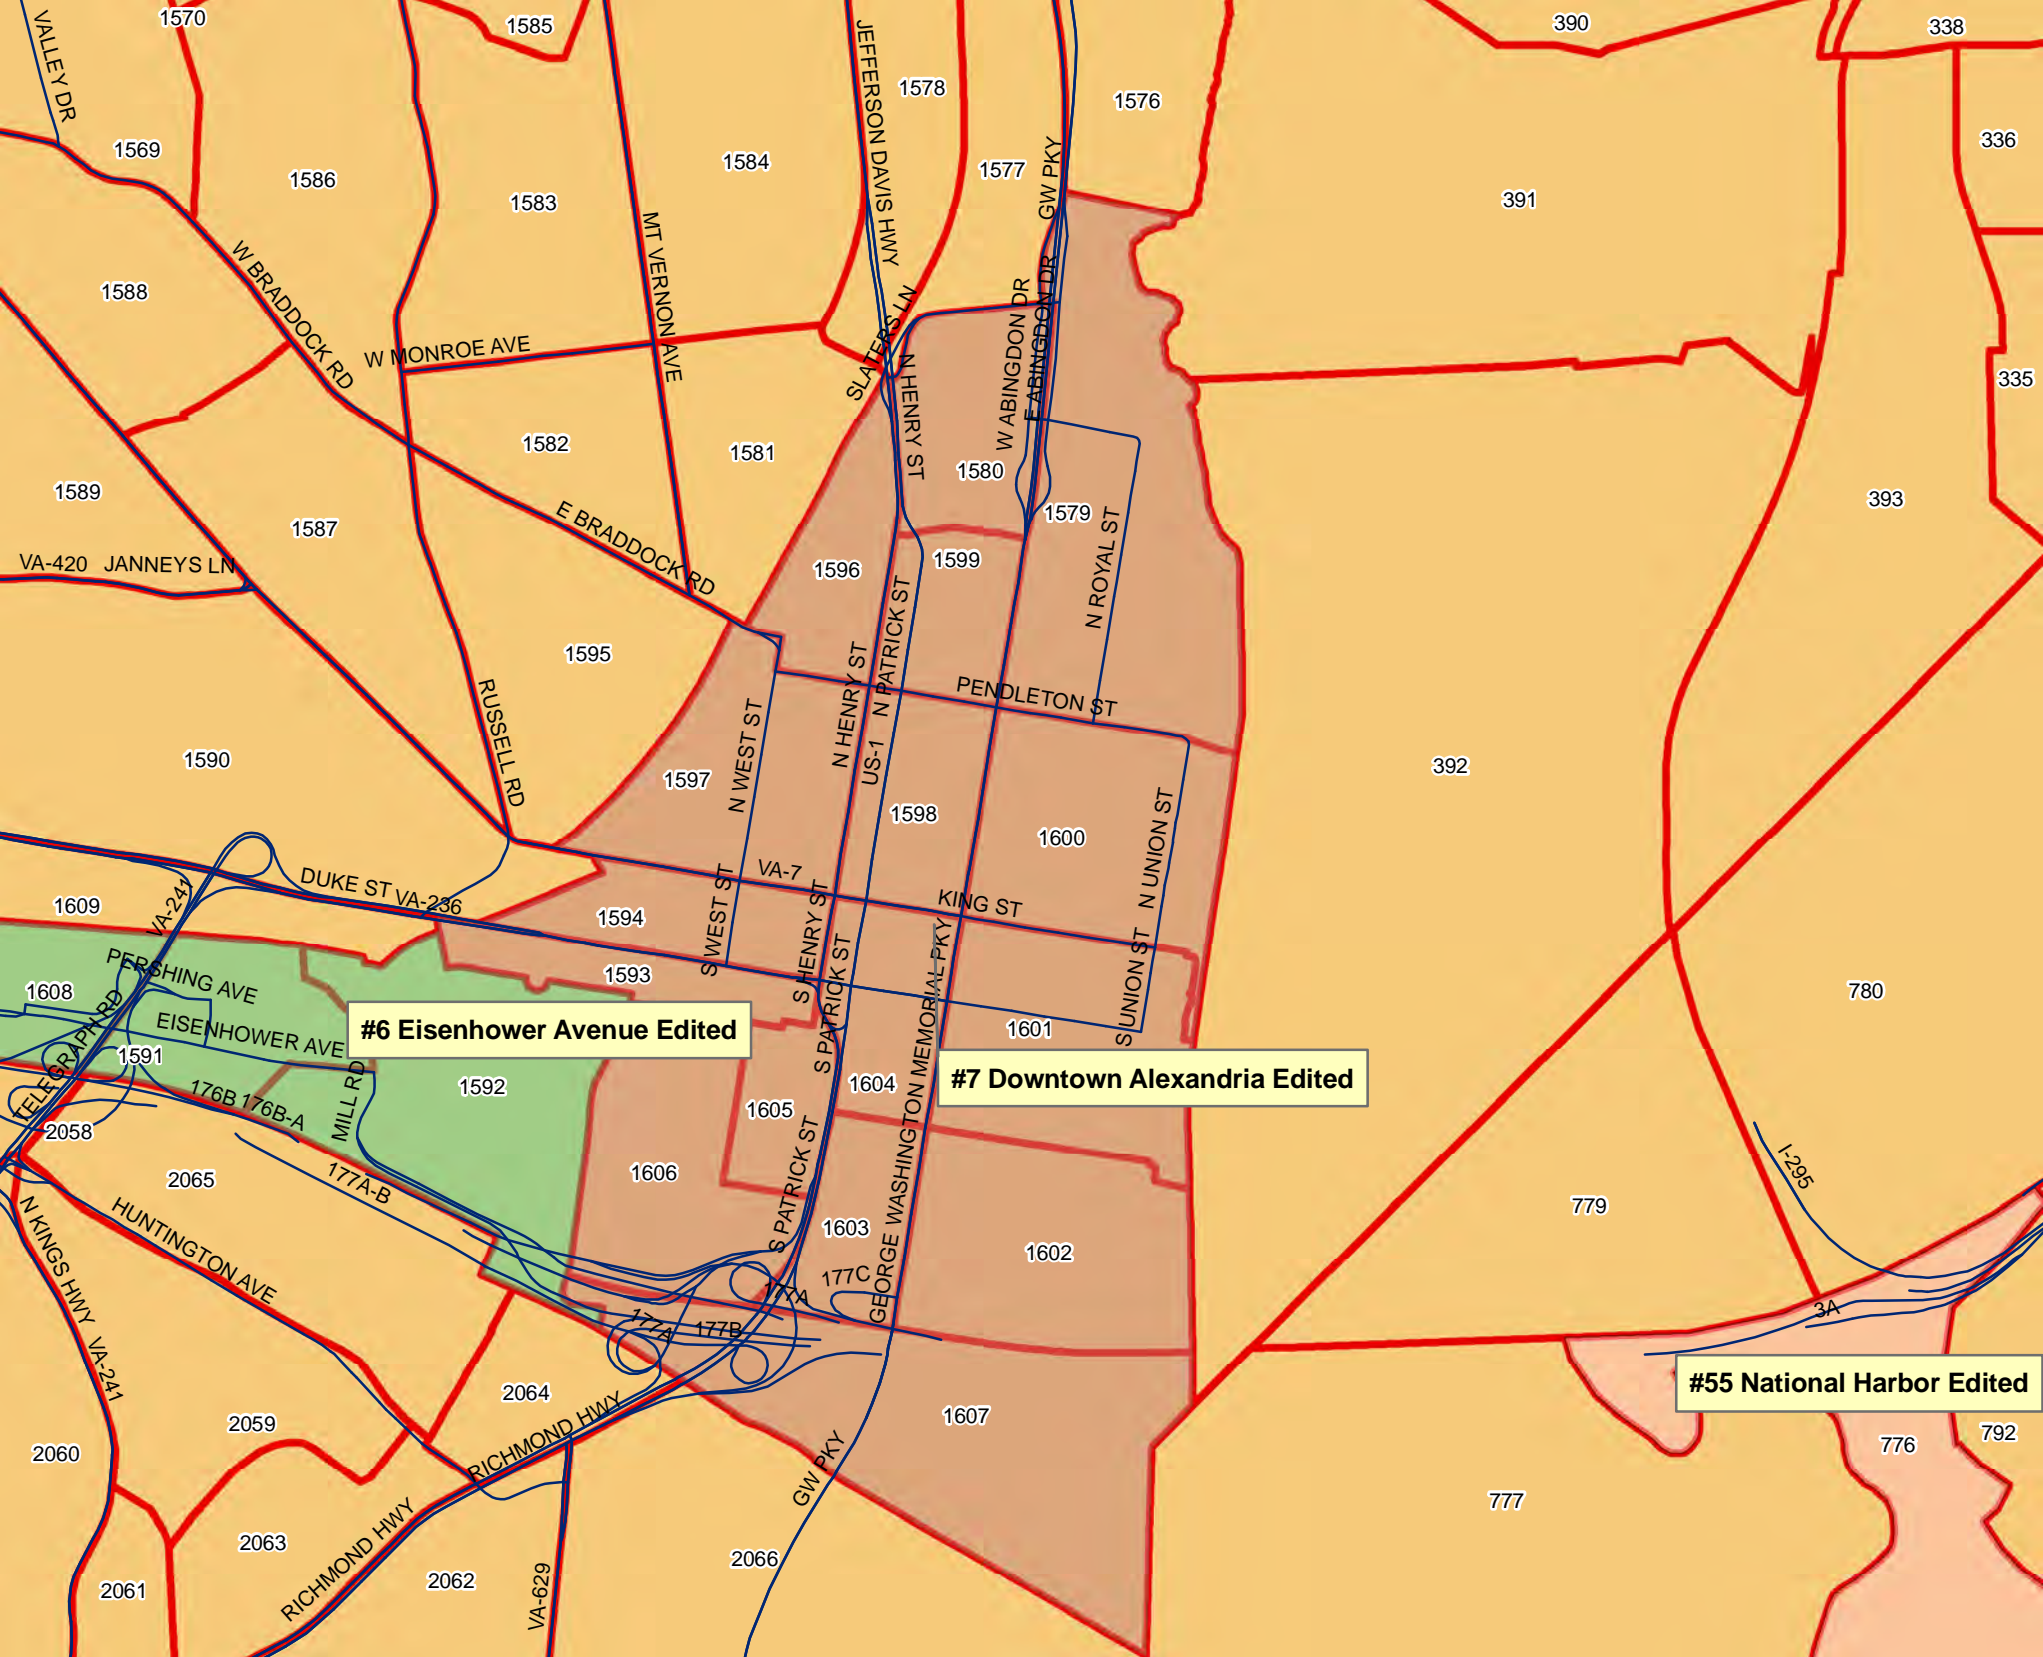

#27 Beauregard Street

#7 Downtown Alexandria

Eisenhower Avenue

#55 National Harbor

#6 Eisenhower Avenue Edited

#7 Downtown Alexandria Edited

#55 National Harbor Edited

#6 Eisenhower Avenue

N QUAKER LN

1587

1554

1590

1595

KING ST

RUSSELL RD

1597

1553

1609

DUKE ST

1594

1593

1610 EISENHOWER AVE

1608

MILL RD

177A

2049

2059

RICHMOND HWY

2062

2066

2047

2061