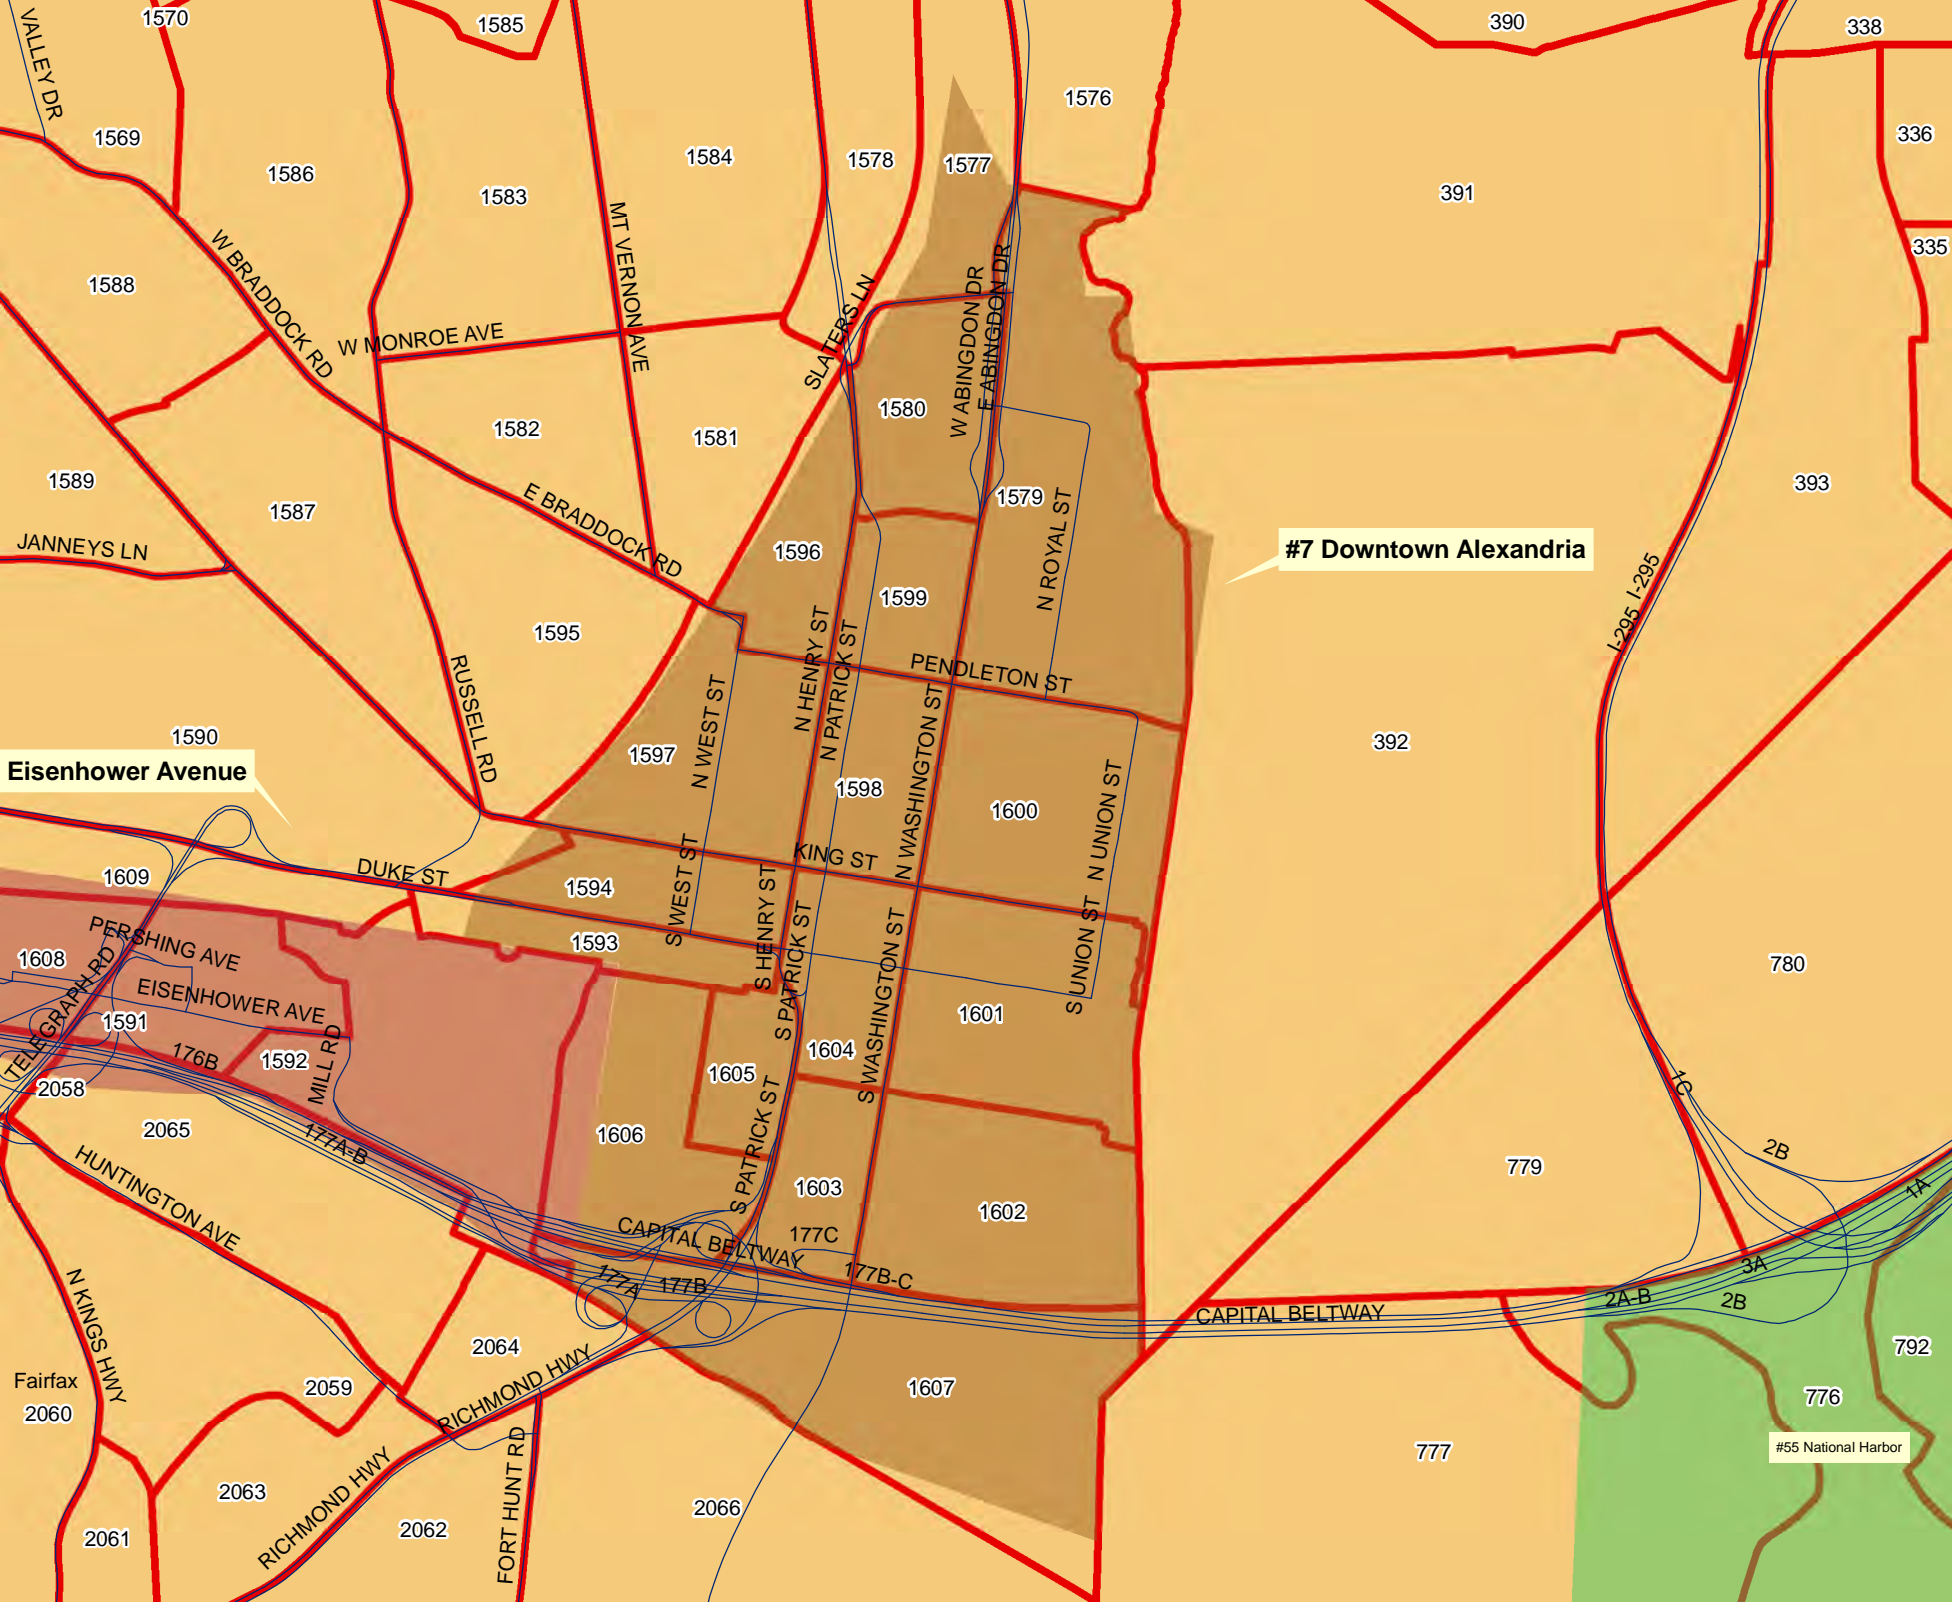

#27 Beauregard Street

#7 Downtown Alexandria

Eisenhower Avenue

#55 National Harbor

#6 Eisenhower Avenue Edited

#7 Downtown Alexandria Edited

#55 National Harbor Edited

#6 Eisenhower Avenue

N QUAKER LN

1587

1554

1590

1595

KING ST

RUSSELL RD

1597

1553

1609

DUKE ST

1594

1593

1610 EISENHOWER AVE

1608

MILL RD

177A

2049

2059

RICHMOND HWY

2062

2066

2047

2061