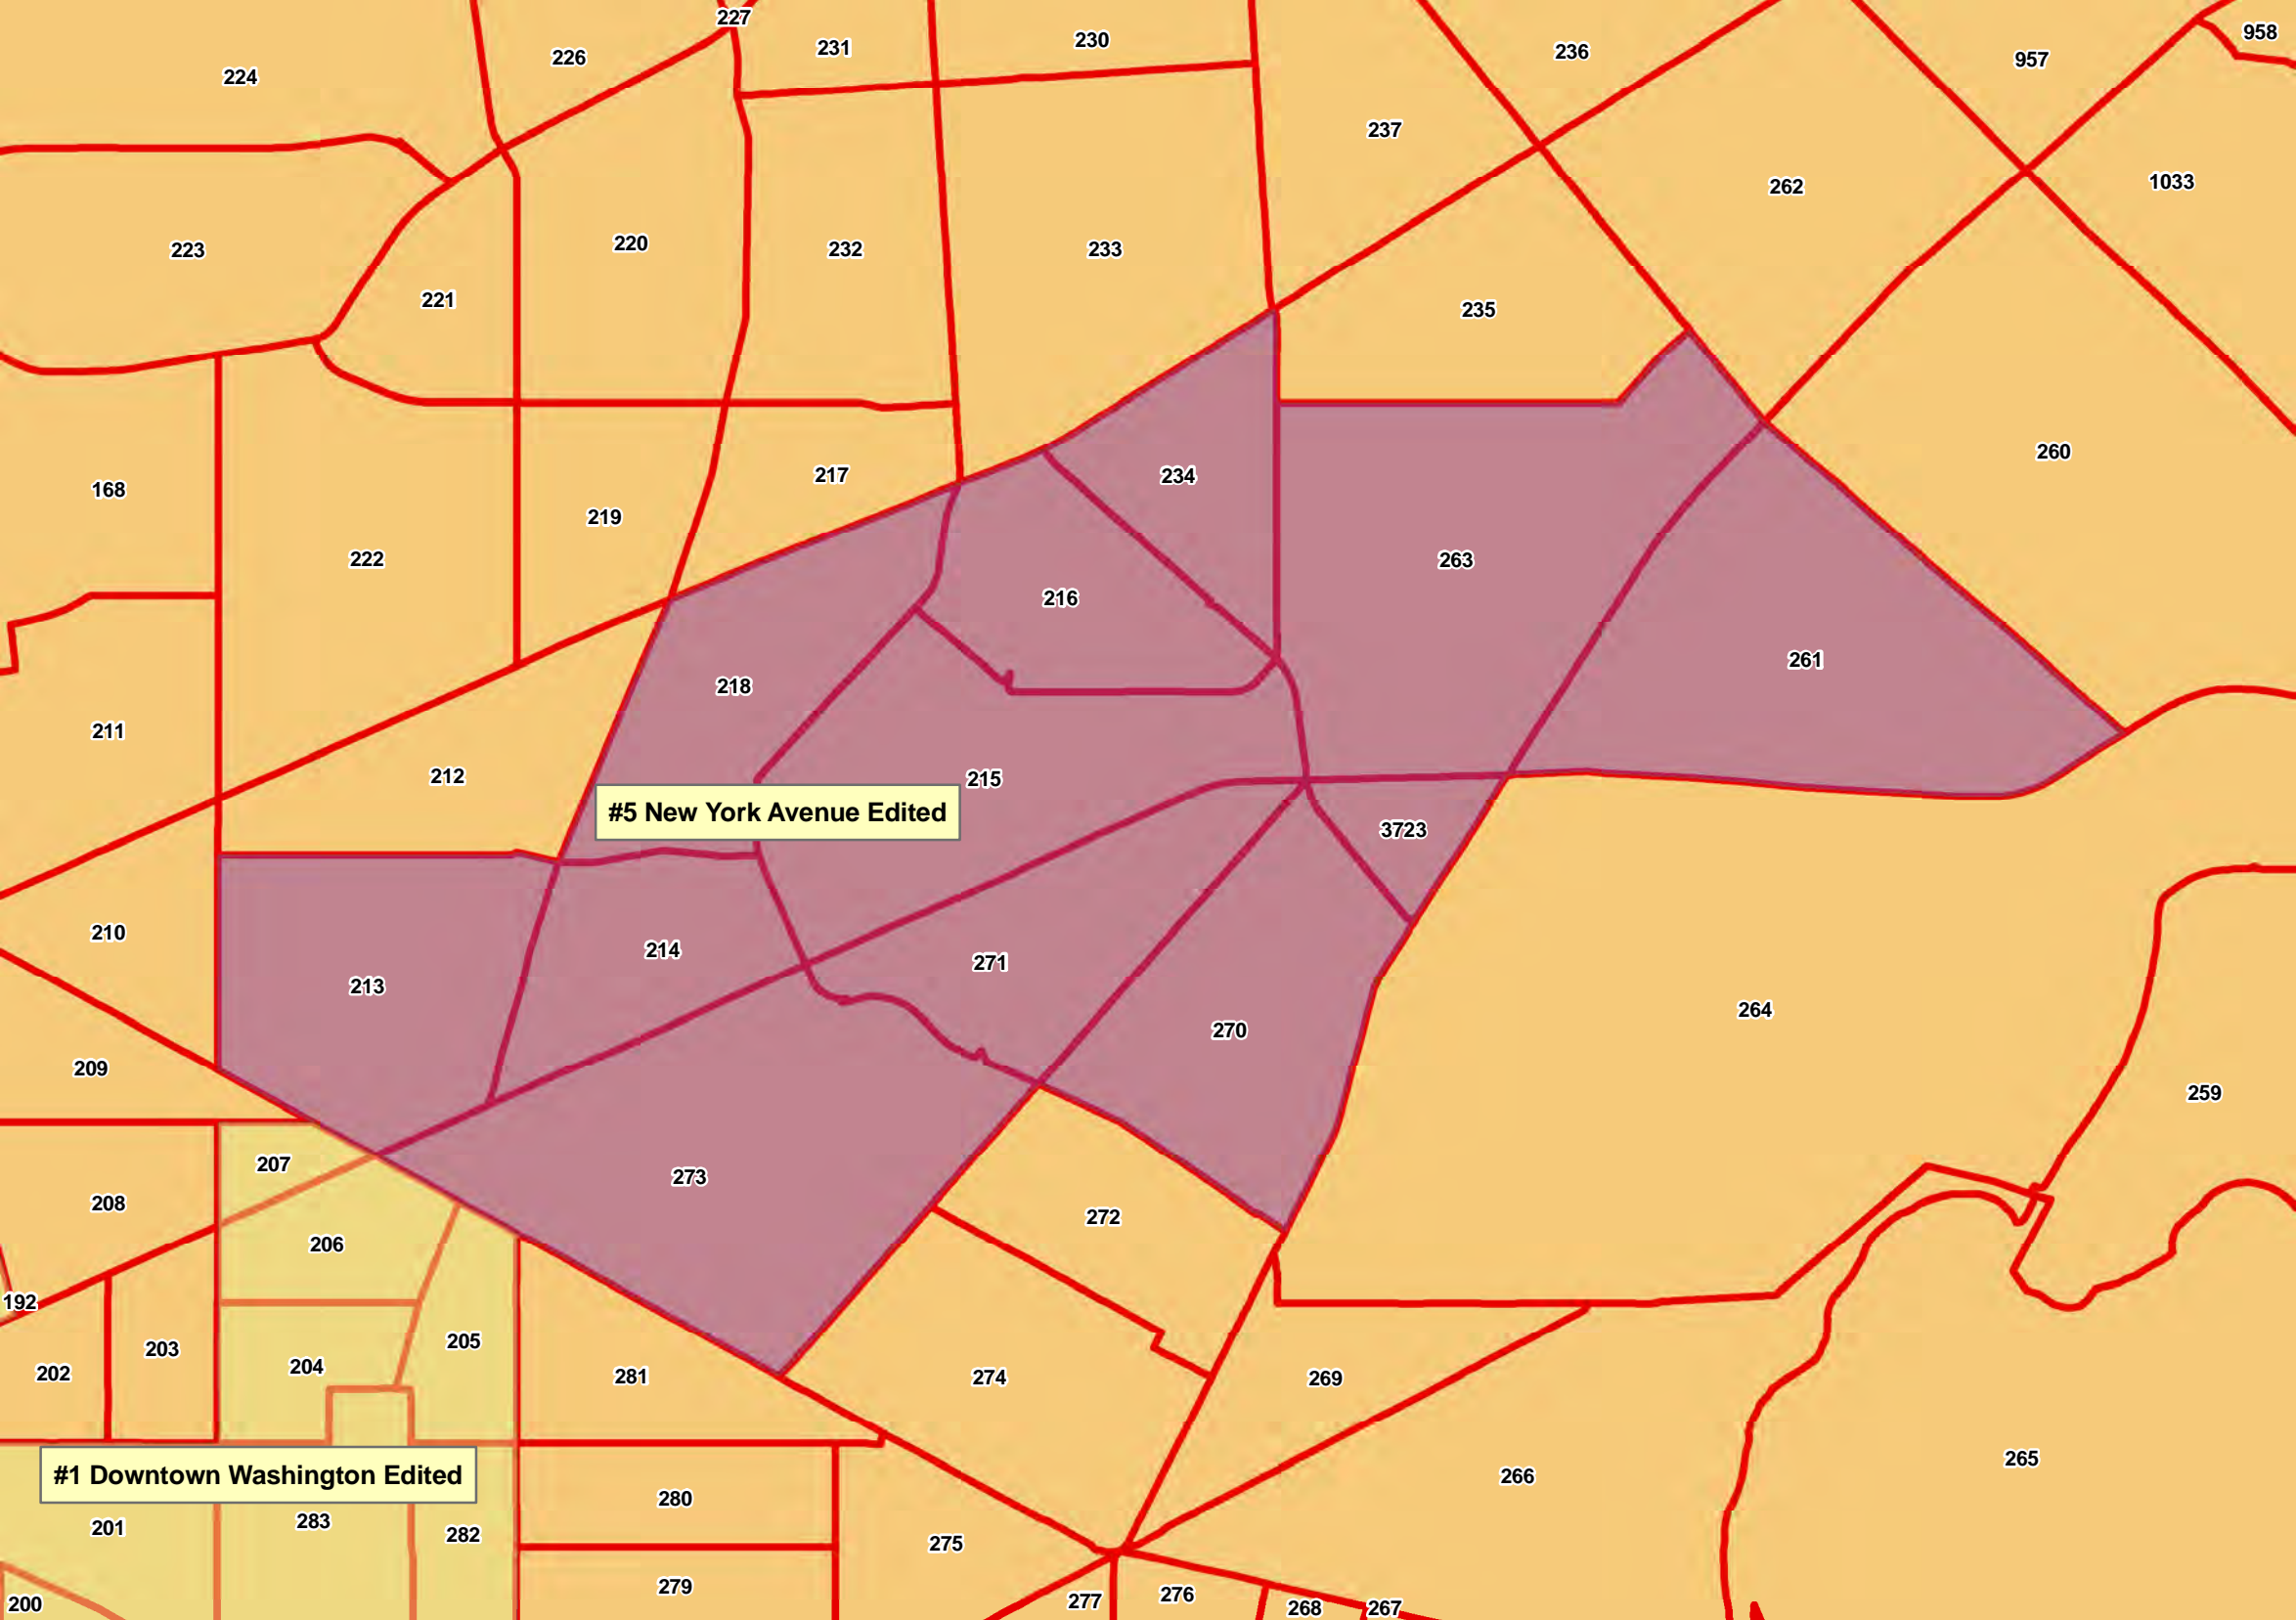

#13 Friendship Heights

Map labels include street names and lot numbers:

- Streets: DORSET AVE, GRAFTON ST, WESTERN AVE NW, MILITARY RD NW, RENO RD NW, GARRISON ST NW, FESSENDEN ST NW, BRANDYWINE ST NW, VAN NESS ST NW, TILDEN ST NW, 34TH ST NW, WISCONSIN AVE NW, NEBRASKA AVE NW, CONNECTICUT AVE NW, MASSACHUSETTS AVE NW, RIVER RD NW, BRANDYWINE ST NW, 46TH ST NW, MASSACHUSETTS AVE NW, DALECARLIA PKY NW, DALECARLIA PKY NW, MASSACHUSETTS AVE, MASSACHUSETTS AVE, LITTLE FALLS PKY, BROAD BRANCH RD NW, UTAH AVE NW, WESTERN AVE, 41ST ST NW, NEBRASKA AVE NW, WISCONSIN AVE NW, RIVER RD, GARRISON ST NW, FESSENDEN ST NW, BRANDYWINE ST NW, VAN NESS ST NW, TILDEN ST NW, 34TH ST NW, 46TH ST NW, 41ST ST NW, 40TH ST NW, 39TH ST NW, 38TH ST NW, 37TH ST NW, 36TH ST NW, 35TH ST NW, 34TH ST NW, 33TH ST NW, 32TH ST NW, 31ST ST NW, 30TH ST NW, 29TH ST NW, 28TH ST NW, 27TH ST NW, 26TH ST NW, 25TH ST NW, 24TH ST NW, 23RD ST NW, 22ND ST NW, 21ST ST NW, 20TH ST NW, 19TH ST NW, 18TH ST NW, 17TH ST NW, 16TH ST NW, 15TH ST NW, 14TH ST NW, 13TH ST NW, 12TH ST NW, 11TH ST NW, 10TH ST NW, 9TH ST NW, 8TH ST NW, 7TH ST NW, 6TH ST NW, 5TH ST NW, 4TH ST NW, 3RD ST NW, 2ND ST NW, 1ST ST NW.
- Lot Numbers: 638, 635, 634, 106, 107, 105, 104, 103, 102, 138, 139, 140, 97, 98, 101, 143, 141, 147, 144, 142, 147, 95, 144, 142, 147, 92, 93, 94, 95, 96, 99, 100, 101, 103, 104, 105, 106, 107, 108, 109, 110, 111, 112, 113, 114, 115, 116, 117, 118, 119, 120, 121, 122, 123, 124, 125, 126, 127, 128, 129, 130, 131, 132, 133, 134, 135, 136, 137, 138, 139, 140, 141, 142, 143, 144, 145, 146, 147, 148, 149, 150, 84, 81, 80, 149, 150.

#13 Friendship Heights Edited

#1 Downtown Washington

#5 New York Avenue

#5 New York Avenue

#1 Downtown Washington

#4 Monumental Core

#2 Federal Center/Southwest/Navy Yard

#5 New York Avenue Edited