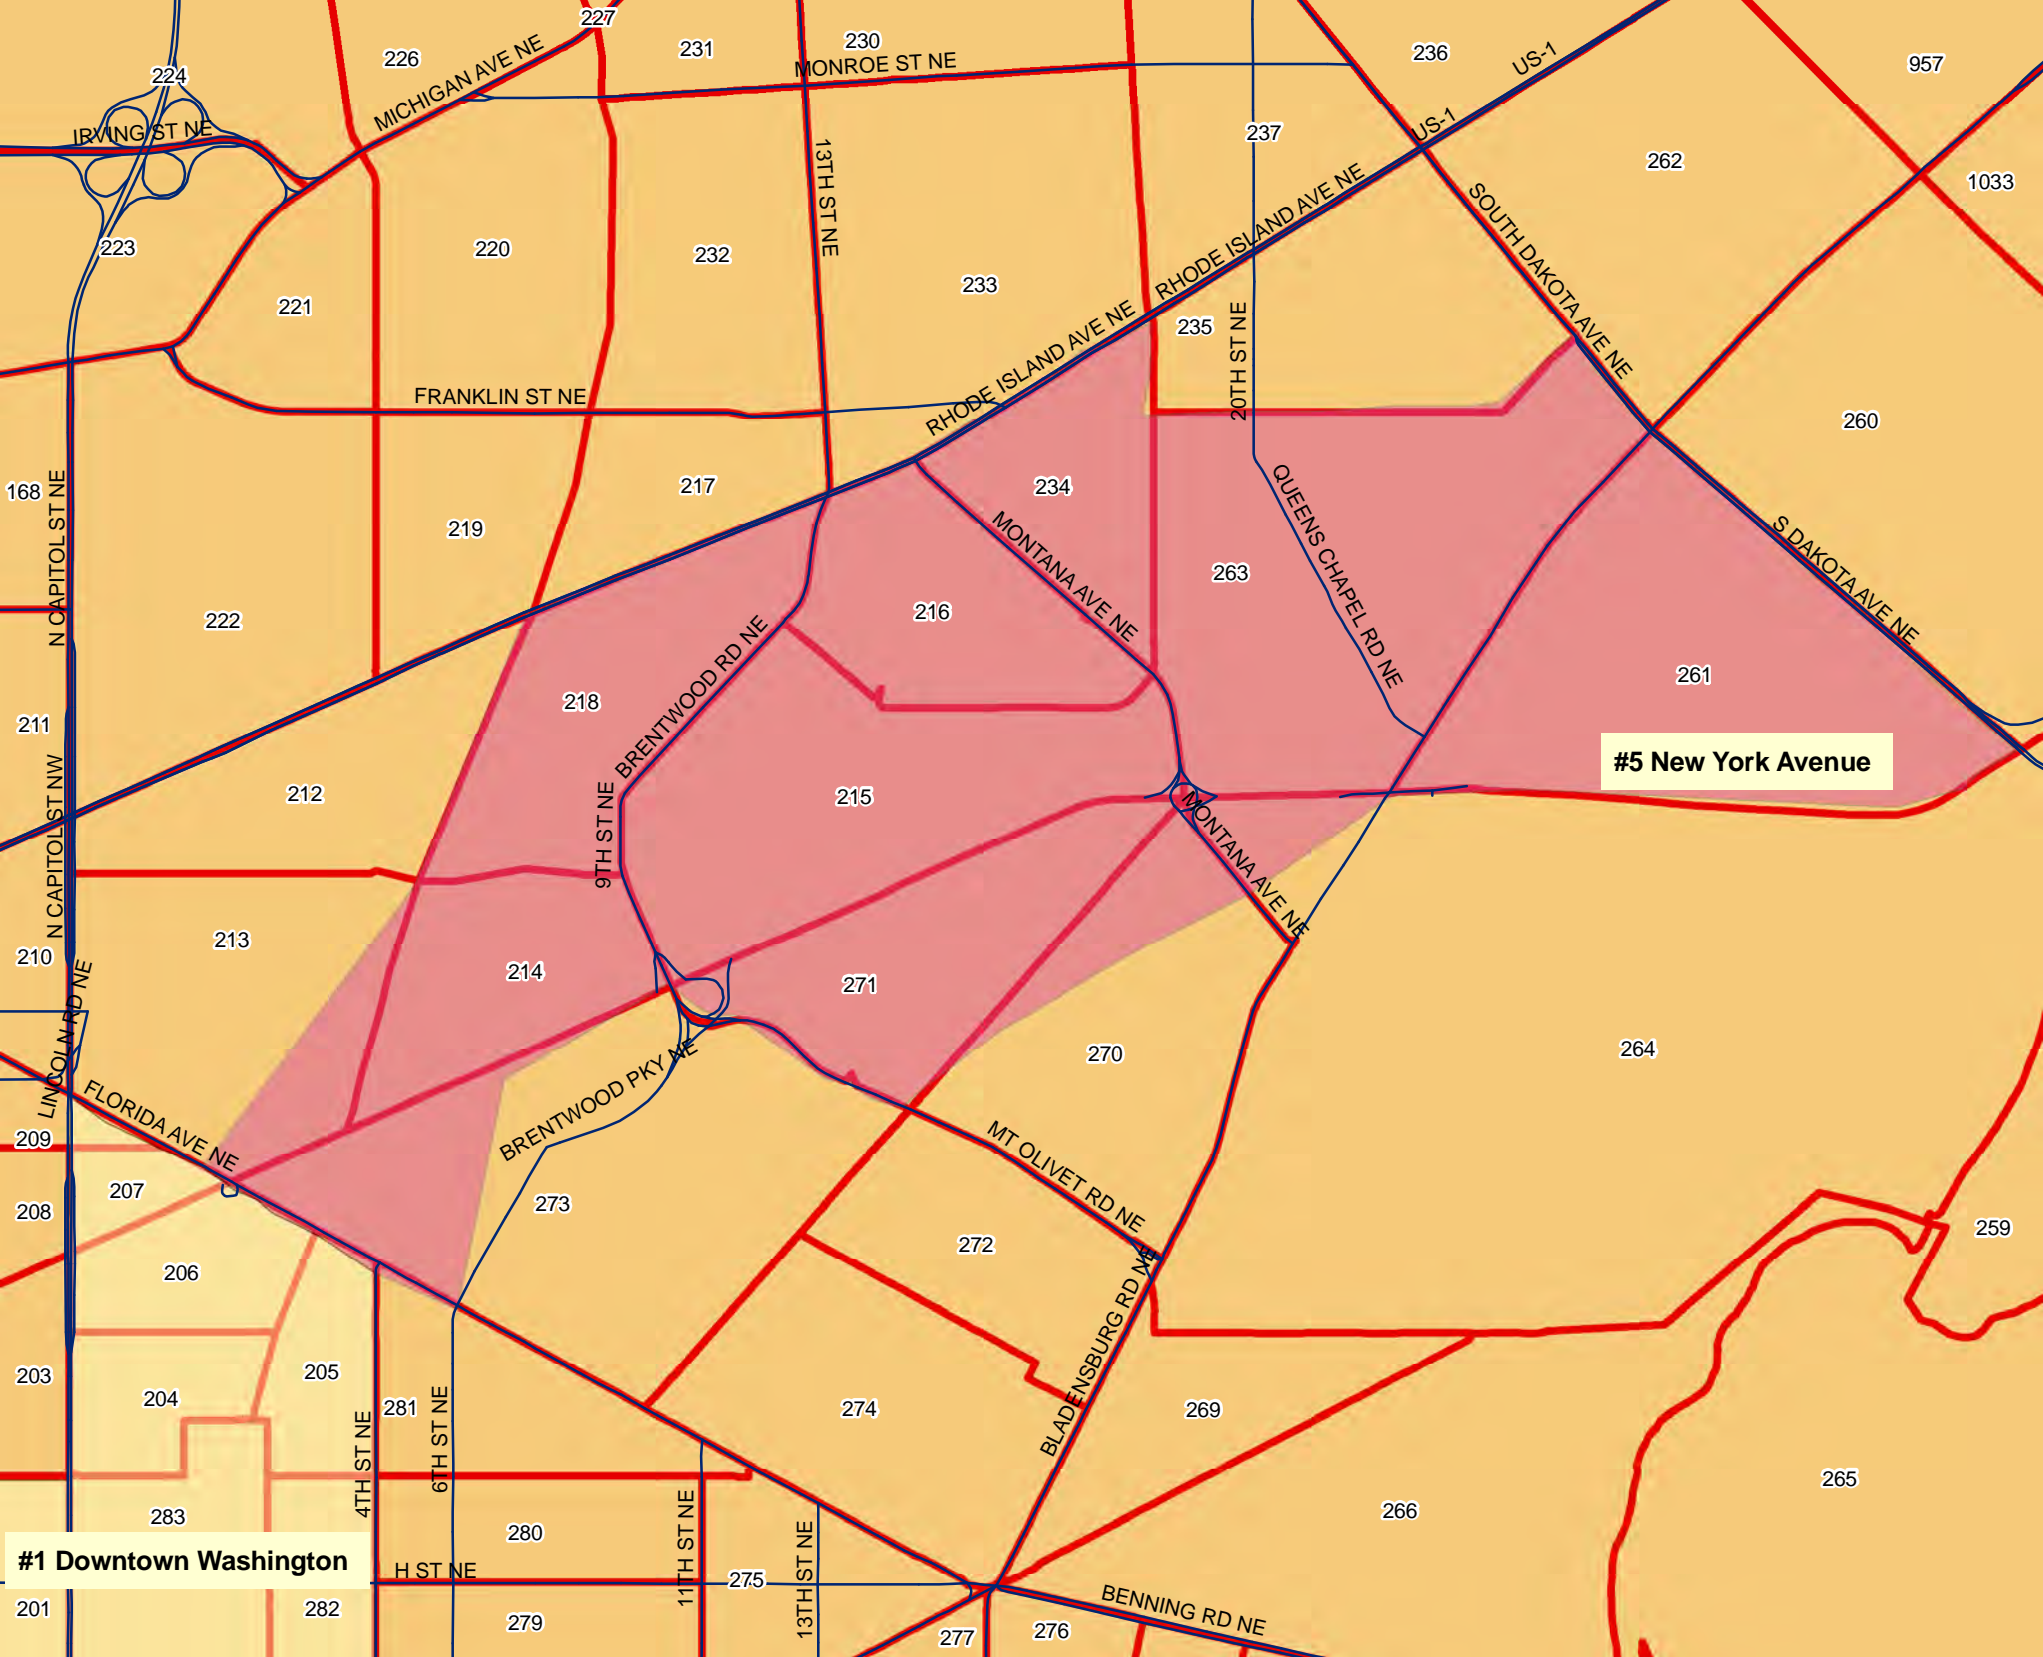

#13 Friendship Heights

Map labels include street names and lot numbers:

- Streets: DORSET AVE, GRAFTON ST, WESTERN AVE NW, MILITARY RD NW, RENO RD NW, GARRISON ST NW, FESSENDEN ST NW, BRANDYWINE ST NW, VAN NESS ST NW, TILDEN ST NW, 34TH ST NW, WISCONSIN AVE NW, NEBRASKA AVE NW, CONNECTICUT AVE NW, MASSACHUSETTS AVE NW, RIVER RD NW, BRANDYWINE ST NW, 46TH ST NW, MASSACHUSETTS AVE NW, DALECARLIA PKY NW, DALECARLIA PKY NW, MASSACHUSETTS AVE, MASSACHUSETTS AVE, LITTLE FALLS PKY, BROAD BRANCH RD NW, UTAH AVE NW, WESTERN AVE, 41ST ST NW, NEBRASKA AVE NW, WISCONSIN AVE NW, RIVER RD, GARRISON ST NW, FESSENDEN ST NW, BRANDYWINE ST NW, VAN NESS ST NW, TILDEN ST NW, 34TH ST NW, 46TH ST NW, 41ST ST NW, 40TH ST NW, 39TH ST NW, 38TH ST NW, 37TH ST NW, 36TH ST NW, 35TH ST NW, 34TH ST NW, 33TH ST NW, 32TH ST NW, 31ST ST NW, 30TH ST NW, 29TH ST NW, 28TH ST NW, 27TH ST NW, 26TH ST NW, 25TH ST NW, 24TH ST NW, 23RD ST NW, 22ND ST NW, 21ST ST NW, 20TH ST NW, 19TH ST NW, 18TH ST NW, 17TH ST NW, 16TH ST NW, 15TH ST NW, 14TH ST NW, 13TH ST NW, 12TH ST NW, 11TH ST NW, 10TH ST NW, 9TH ST NW, 8TH ST NW, 7TH ST NW, 6TH ST NW, 5TH ST NW, 4TH ST NW, 3RD ST NW, 2ND ST NW, 1ST ST NW.
- Lot Numbers: 638, 635, 634, 106, 107, 105, 104, 103, 102, 138, 139, 140, 97, 98, 101, 143, 141, 147, 144, 142, 147, 95, 144, 142, 147, 92, 93, 94, 95, 96, 99, 100, 101, 103, 104, 105, 106, 107, 108, 109, 110, 111, 112, 113, 114, 115, 116, 117, 118, 119, 120, 121, 122, 123, 124, 125, 126, 127, 128, 129, 130, 131, 132, 133, 134, 135, 136, 137, 138, 139, 140, 141, 142, 143, 144, 145, 146, 147, 148, 149, 150, 84, 81, 80, 149, 150.

#13 Friendship Heights Edited

#1 Downtown Washington

#5 New York Avenue

#5 New York Avenue

#1 Downtown Washington

#4 Monumental Core

#2 Federal Center/Southwest/Navy Yard

#5 New York Avenue Edited

#5 New York Avenue Edited

#3 Georgetown Edited

#4 Monumental Core Edited

#2 Federal Center/Southwest/Navy Yard Edited