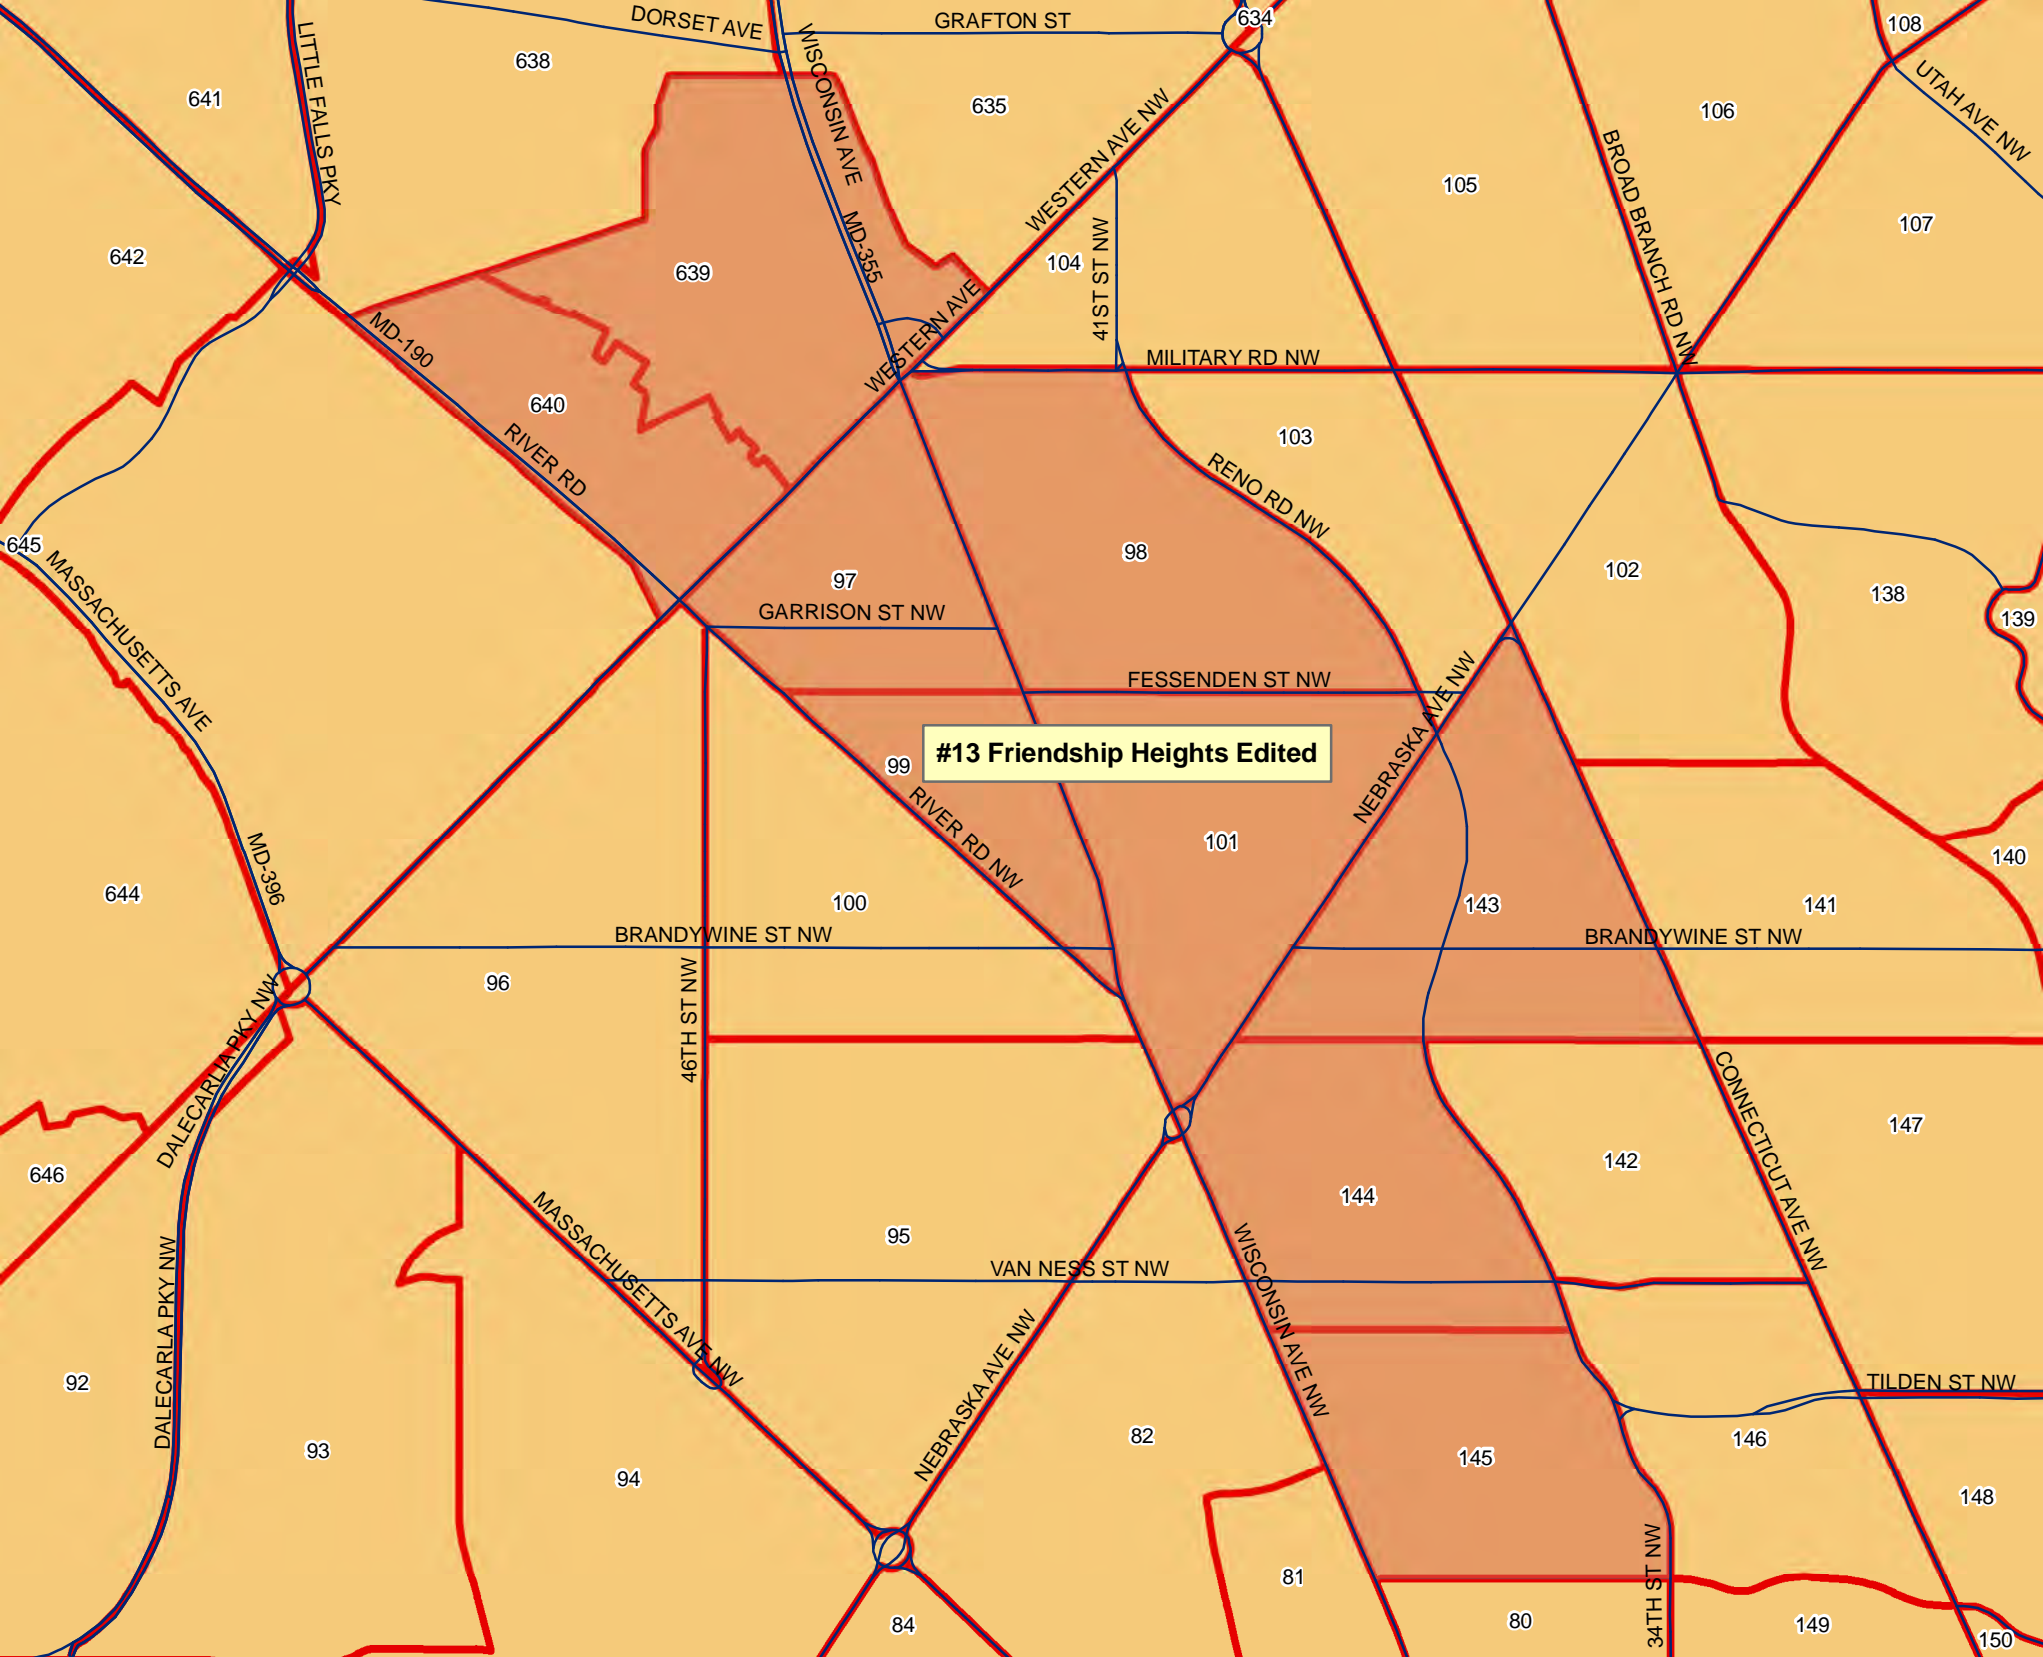

#13 Friendship Heights

Map labels include street names and lot numbers:

- Streets: DORSET AVE, GRAFTON ST, WESTERN AVE NW, MILITARY RD NW, RENO RD NW, GARRISON ST NW, FESSENDEN ST NW, BRANDYWINE ST NW, VAN NESS ST NW, TILDEN ST NW, 34TH ST NW, WISCONSIN AVE NW, NEBRASKA AVE NW, CONNECTICUT AVE NW, MASSACHUSETTS AVE NW, RIVER RD NW, BRANDYWINE ST NW, 46TH ST NW, MASSACHUSETTS AVE NW, DALECARLIA PKY NW, DALECARLIA PKY NW, MASSACHUSETTS AVE, MASSACHUSETTS AVE, LITTLE FALLS PKY, BROAD BRANCH RD NW, UTAH AVE NW, WESTERN AVE, 41ST ST NW, NEBRASKA AVE NW, WISCONSIN AVE NW, RIVER RD, GARRISON ST NW, FESSENDEN ST NW, BRANDYWINE ST NW, VAN NESS ST NW, TILDEN ST NW, 34TH ST NW, 46TH ST NW, 41ST ST NW, 40TH ST NW, 39TH ST NW, 38TH ST NW, 37TH ST NW, 36TH ST NW, 35TH ST NW, 34TH ST NW, 33TH ST NW, 32TH ST NW, 31ST ST NW, 30TH ST NW, 29TH ST NW, 28TH ST NW, 27TH ST NW, 26TH ST NW, 25TH ST NW, 24TH ST NW, 23RD ST NW, 22ND ST NW, 21ST ST NW, 20TH ST NW, 19TH ST NW, 18TH ST NW, 17TH ST NW, 16TH ST NW, 15TH ST NW, 14TH ST NW, 13TH ST NW, 12TH ST NW, 11TH ST NW, 10TH ST NW, 9TH ST NW, 8TH ST NW, 7TH ST NW, 6TH ST NW, 5TH ST NW, 4TH ST NW, 3RD ST NW, 2ND ST NW, 1ST ST NW.
- Lot Numbers: 638, 635, 634, 106, 107, 105, 104, 103, 102, 138, 139, 140, 97, 98, 101, 143, 141, 147, 144, 142, 147, 95, 144, 142, 147, 92, 93, 94, 95, 96, 99, 100, 101, 103, 104, 105, 106, 107, 108, 109, 110, 111, 112, 113, 114, 115, 116, 117, 118, 119, 120, 121, 122, 123, 124, 125, 126, 127, 128, 129, 130, 131, 132, 133, 134, 135, 136, 137, 138, 139, 140, 141, 142, 143, 144, 145, 146, 147, 148, 149, 150, 84, 81, 80, 149, 150.

#13 Friendship Heights Edited

#1 Downtown Washington

#5 New York Avenue

#5 New York Avenue

#1 Downtown Washington

#4 Monumental Core

#2 Federal Center/Southwest/Navy Yard

#5 New York Avenue Edited