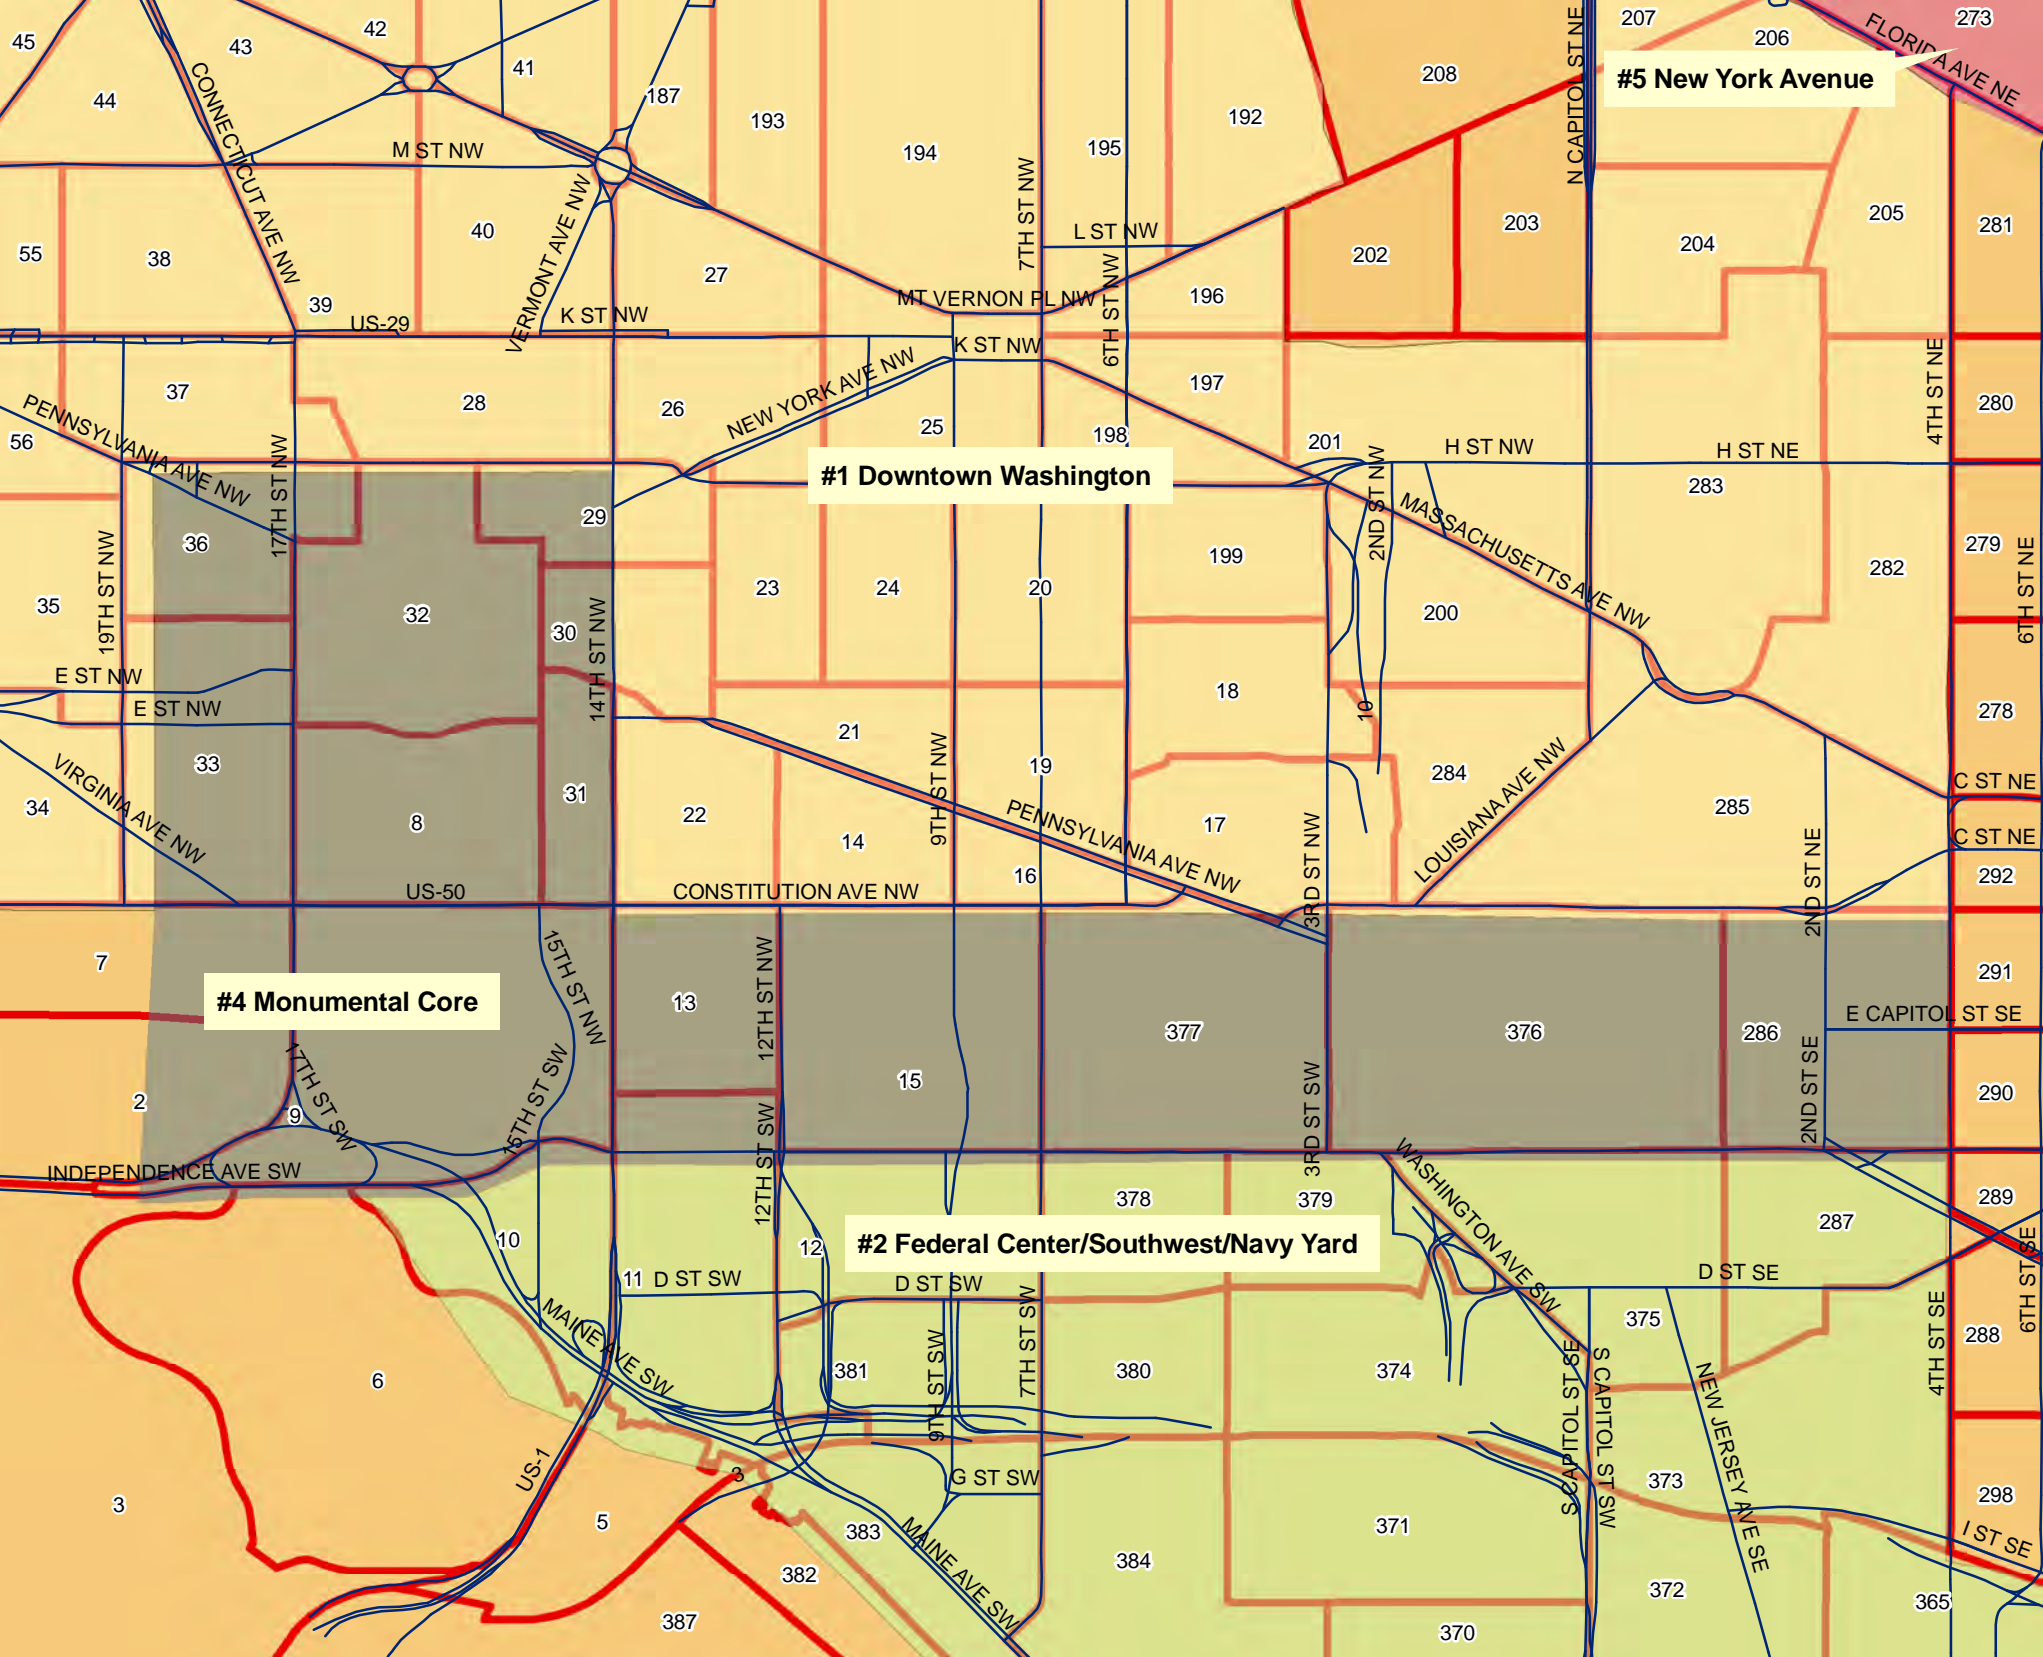

#13 Friendship Heights

Map labels include street names and lot numbers:

- Streets: DORSET AVE, GRAFTON ST, WESTERN AVE NW, MILITARY RD NW, RENO RD NW, GARRISON ST NW, FESSENDEN ST NW, BRANDYWINE ST NW, VAN NESS ST NW, TILDEN ST NW, 34TH ST NW, WISCONSIN AVE NW, NEBRASKA AVE NW, CONNECTICUT AVE NW, MASSACHUSETTS AVE NW, RIVER RD NW, BRANDYWINE ST NW, 46TH ST NW, MASSACHUSETTS AVE NW, DALECARLIA PKY NW, DALECARLIA PKY NW, MASSACHUSETTS AVE, MASSACHUSETTS AVE, LITTLE FALLS PKY, BROAD BRANCH RD NW, UTAH AVE NW, WESTERN AVE, 41ST ST NW, NEBRASKA AVE NW, WISCONSIN AVE NW, RIVER RD, GARRISON ST NW, FESSENDEN ST NW, BRANDYWINE ST NW, VAN NESS ST NW, TILDEN ST NW, 34TH ST NW, 46TH ST NW, 41ST ST NW, 40TH ST NW, 39TH ST NW, 38TH ST NW, 37TH ST NW, 36TH ST NW, 35TH ST NW, 34TH ST NW, 33TH ST NW, 32TH ST NW, 31ST ST NW, 30TH ST NW, 29TH ST NW, 28TH ST NW, 27TH ST NW, 26TH ST NW, 25TH ST NW, 24TH ST NW, 23RD ST NW, 22ND ST NW, 21ST ST NW, 20TH ST NW, 19TH ST NW, 18TH ST NW, 17TH ST NW, 16TH ST NW, 15TH ST NW, 14TH ST NW, 13TH ST NW, 12TH ST NW, 11TH ST NW, 10TH ST NW, 9TH ST NW, 8TH ST NW, 7TH ST NW, 6TH ST NW, 5TH ST NW, 4TH ST NW, 3RD ST NW, 2ND ST NW, 1ST ST NW.
- Lot Numbers: 638, 635, 634, 106, 107, 105, 104, 103, 102, 138, 139, 140, 97, 98, 101, 143, 141, 147, 144, 142, 147, 95, 144, 142, 147, 92, 93, 94, 95, 96, 99, 100, 101, 103, 104, 105, 106, 107, 108, 109, 110, 111, 112, 113, 114, 115, 116, 117, 118, 119, 120, 121, 122, 123, 124, 125, 126, 127, 128, 129, 130, 131, 132, 133, 134, 135, 136, 137, 138, 139, 140, 141, 142, 143, 144, 145, 146, 147, 148, 149, 150, 84, 81, 80, 149, 150.

#13 Friendship Heights Edited

#1 Downtown Washington

#5 New York Avenue

#5 New York Avenue

#1 Downtown Washington

#4 Monumental Core

#2 Federal Center/Southwest/Navy Yard

#5 New York Avenue Edited