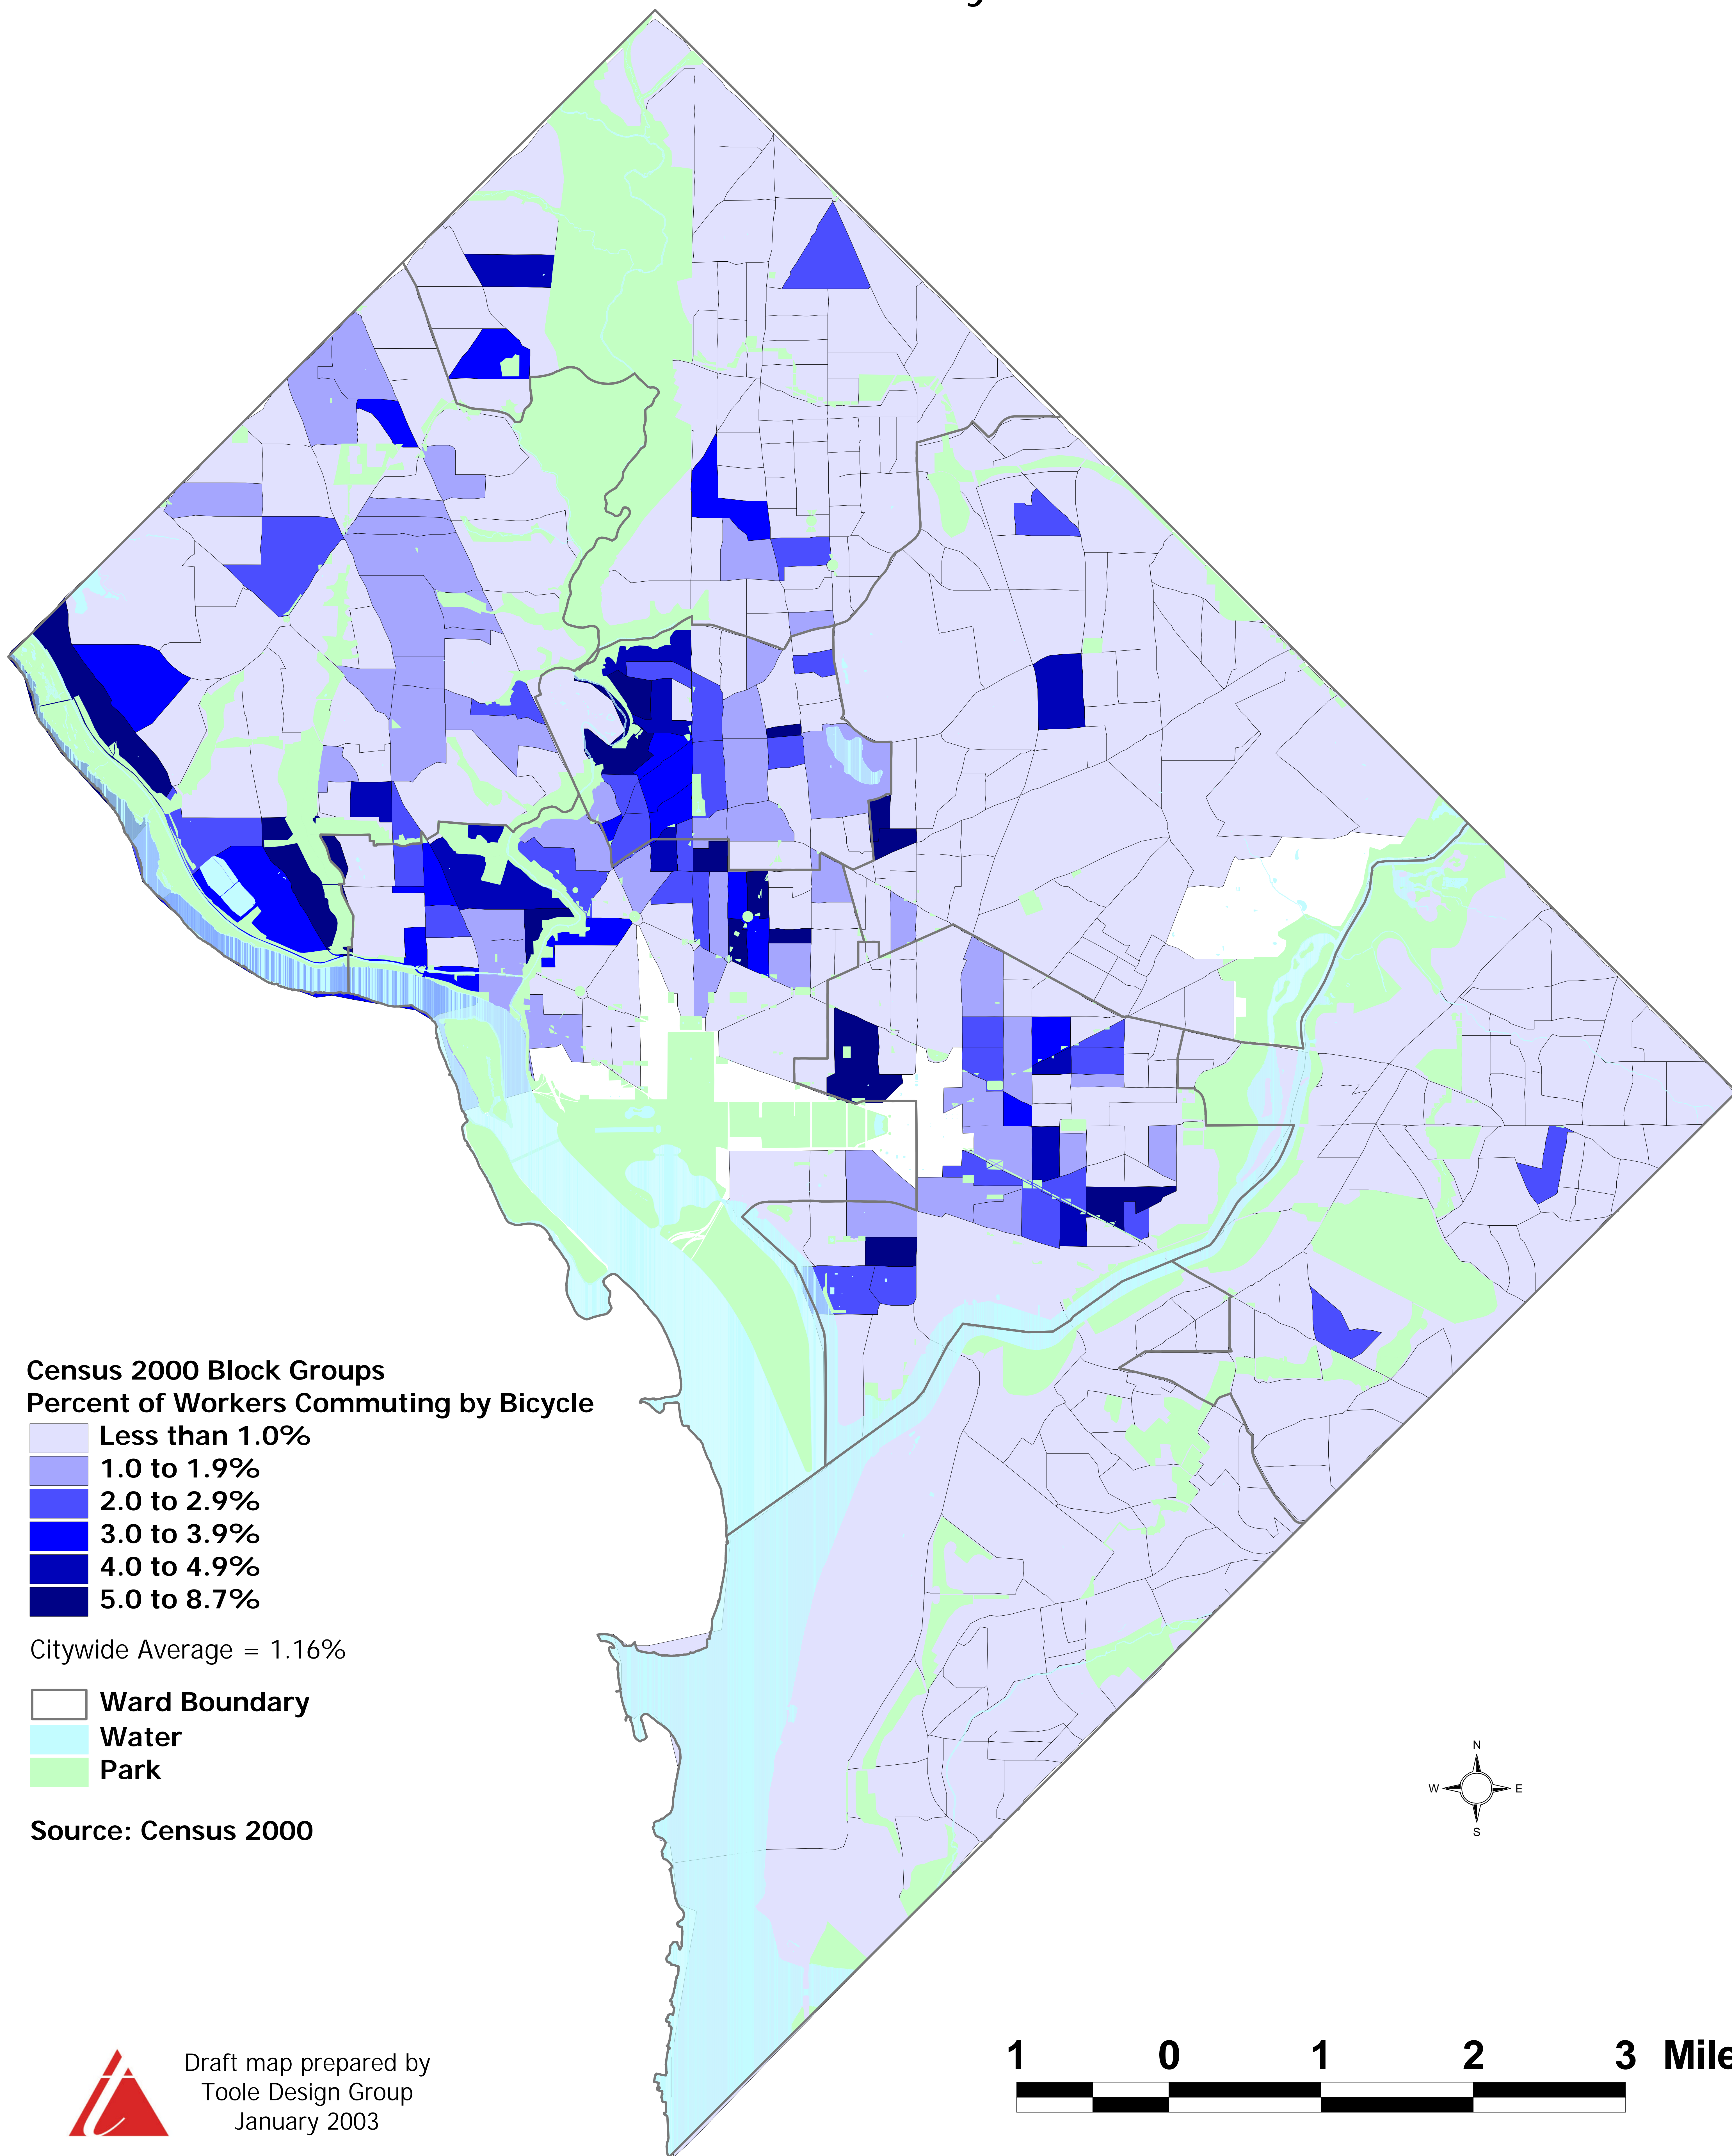

# District of Columbia Bicycle Commuting

## District of Columbia Bicycle Master Plan

Draft map prepared by  
Toole Design Group  
January 2003