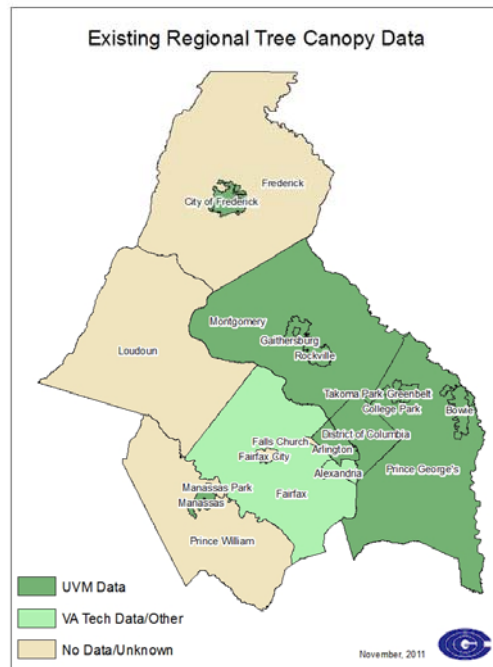

Regional Tree Canopy Data and Plans Inventory

Note: Baseline years vary from 2006 to 2009.

2011 Member Survey results: “Has your jurisdiction prepared a plan to increase tree canopy?”

Implemented	7
In Progress	12
Not Applicable	1
No answer	1