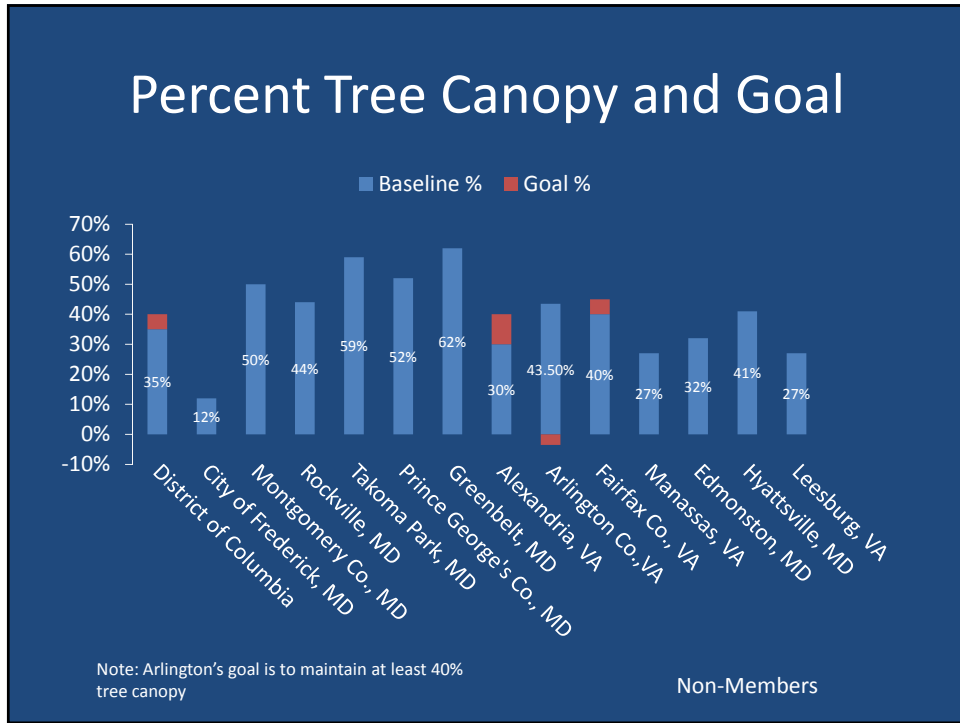

Regional Tree Canopy Data and Plans Inventory

Note: Baseline years vary from 2006 to 2009.

2011 Member Survey results: “Has your jurisdiction prepared a plan to increase tree canopy?”

Implemented	7
In Progress	12
Not Applicable	1
No answer	1