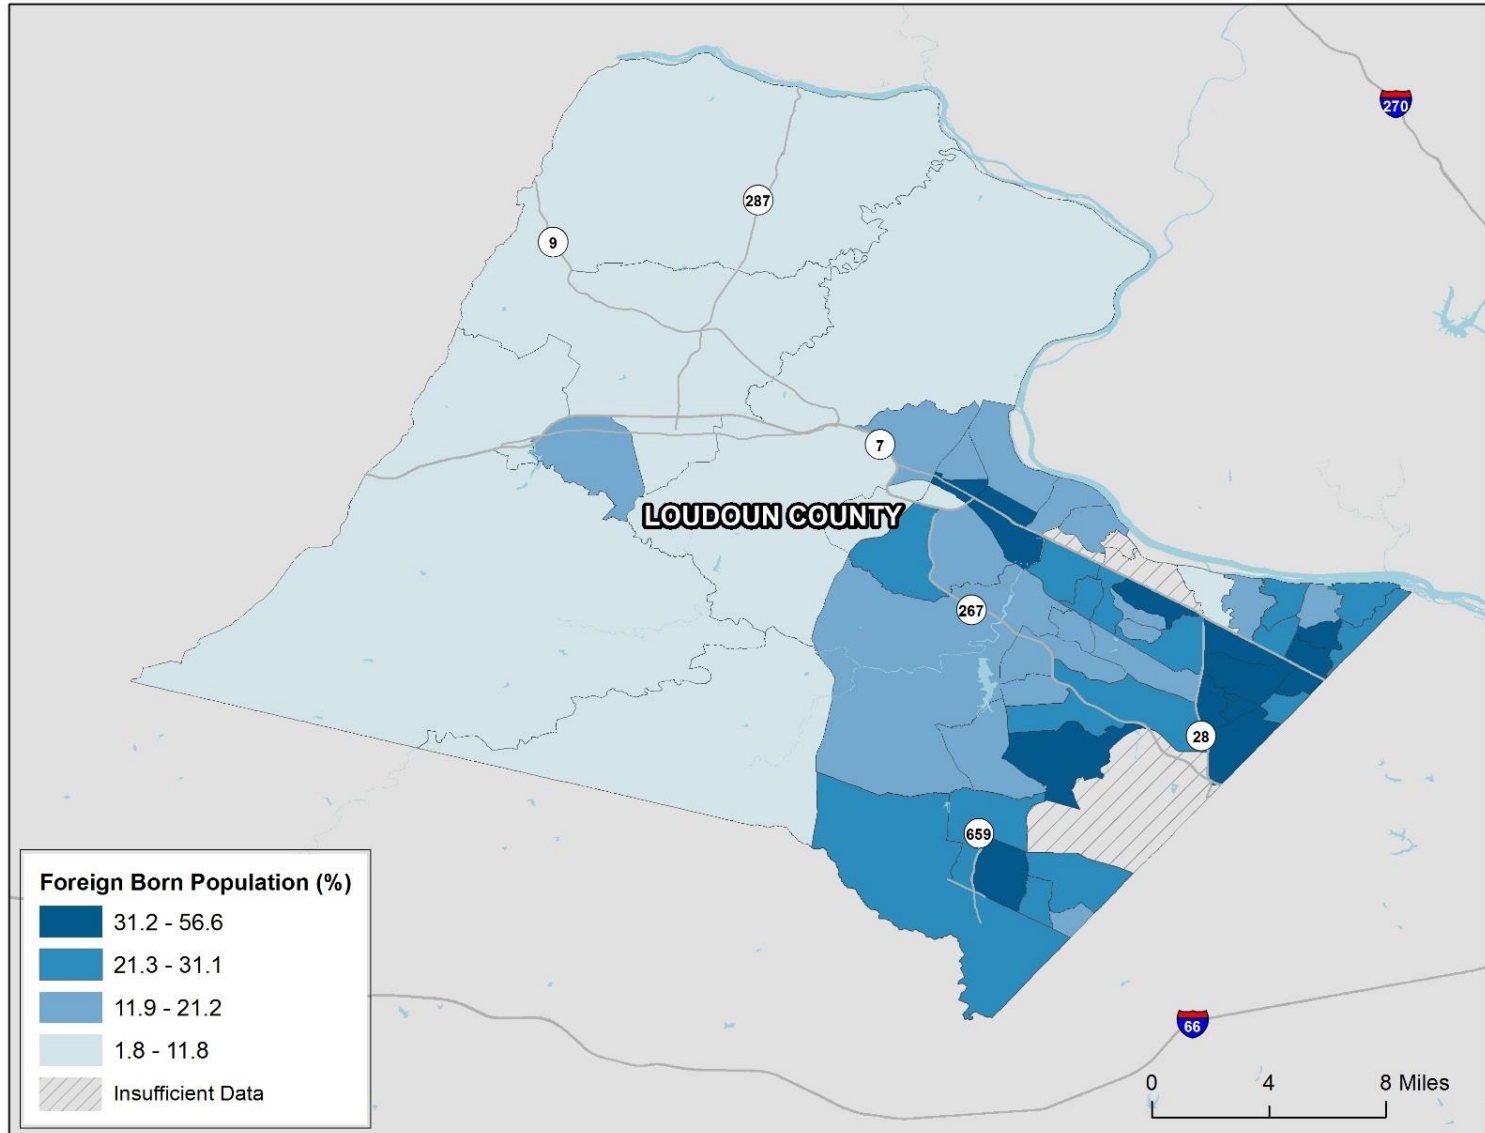

Foreign Born Population in Loudoun County, VA 2009-2013