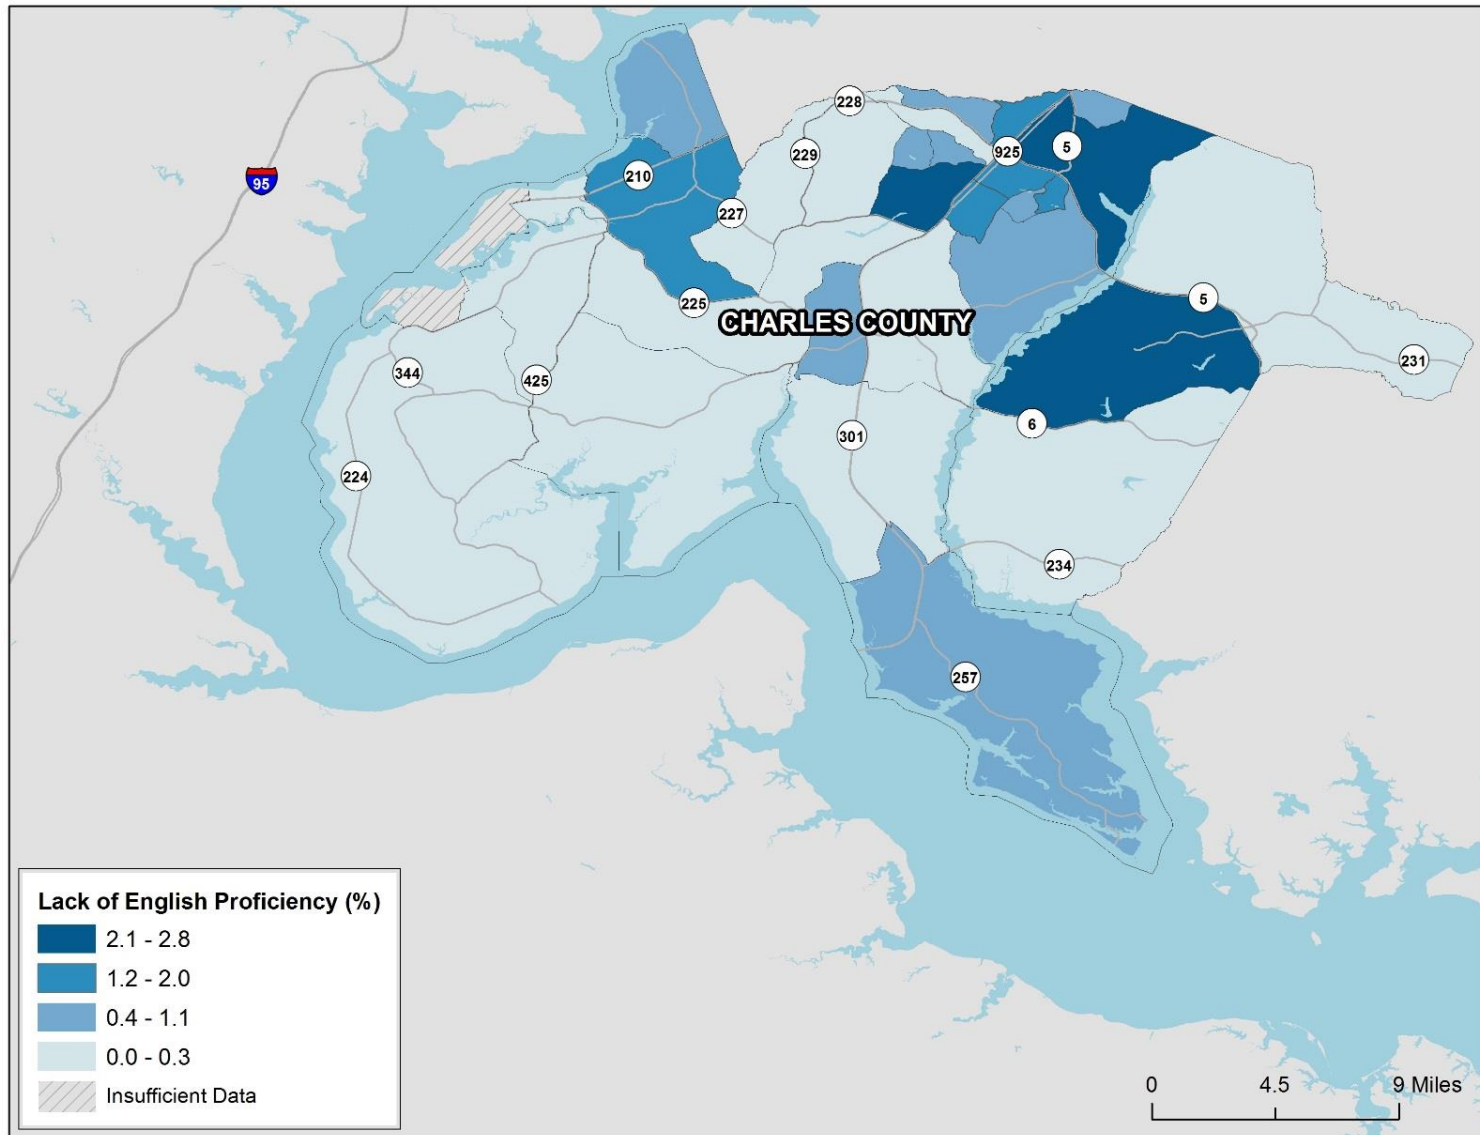

Lack of English Proficiency in Charles County, MD 2010-2014