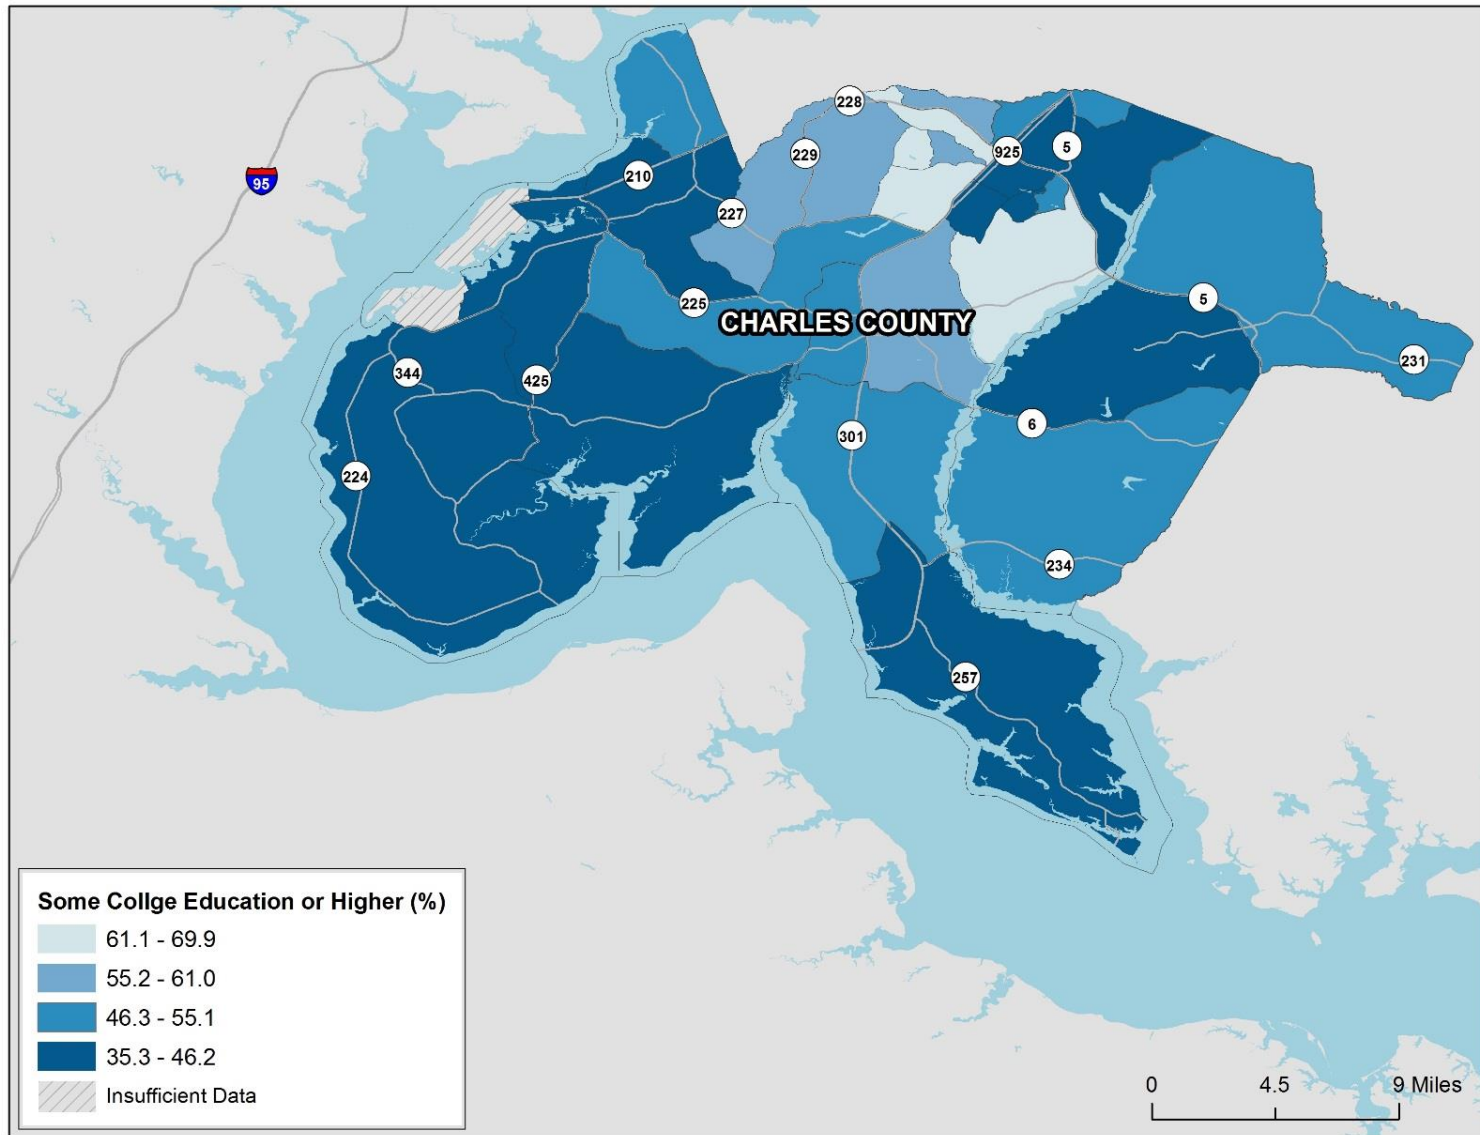

Some College Education or Higher in Charles County, MD 2010-2014