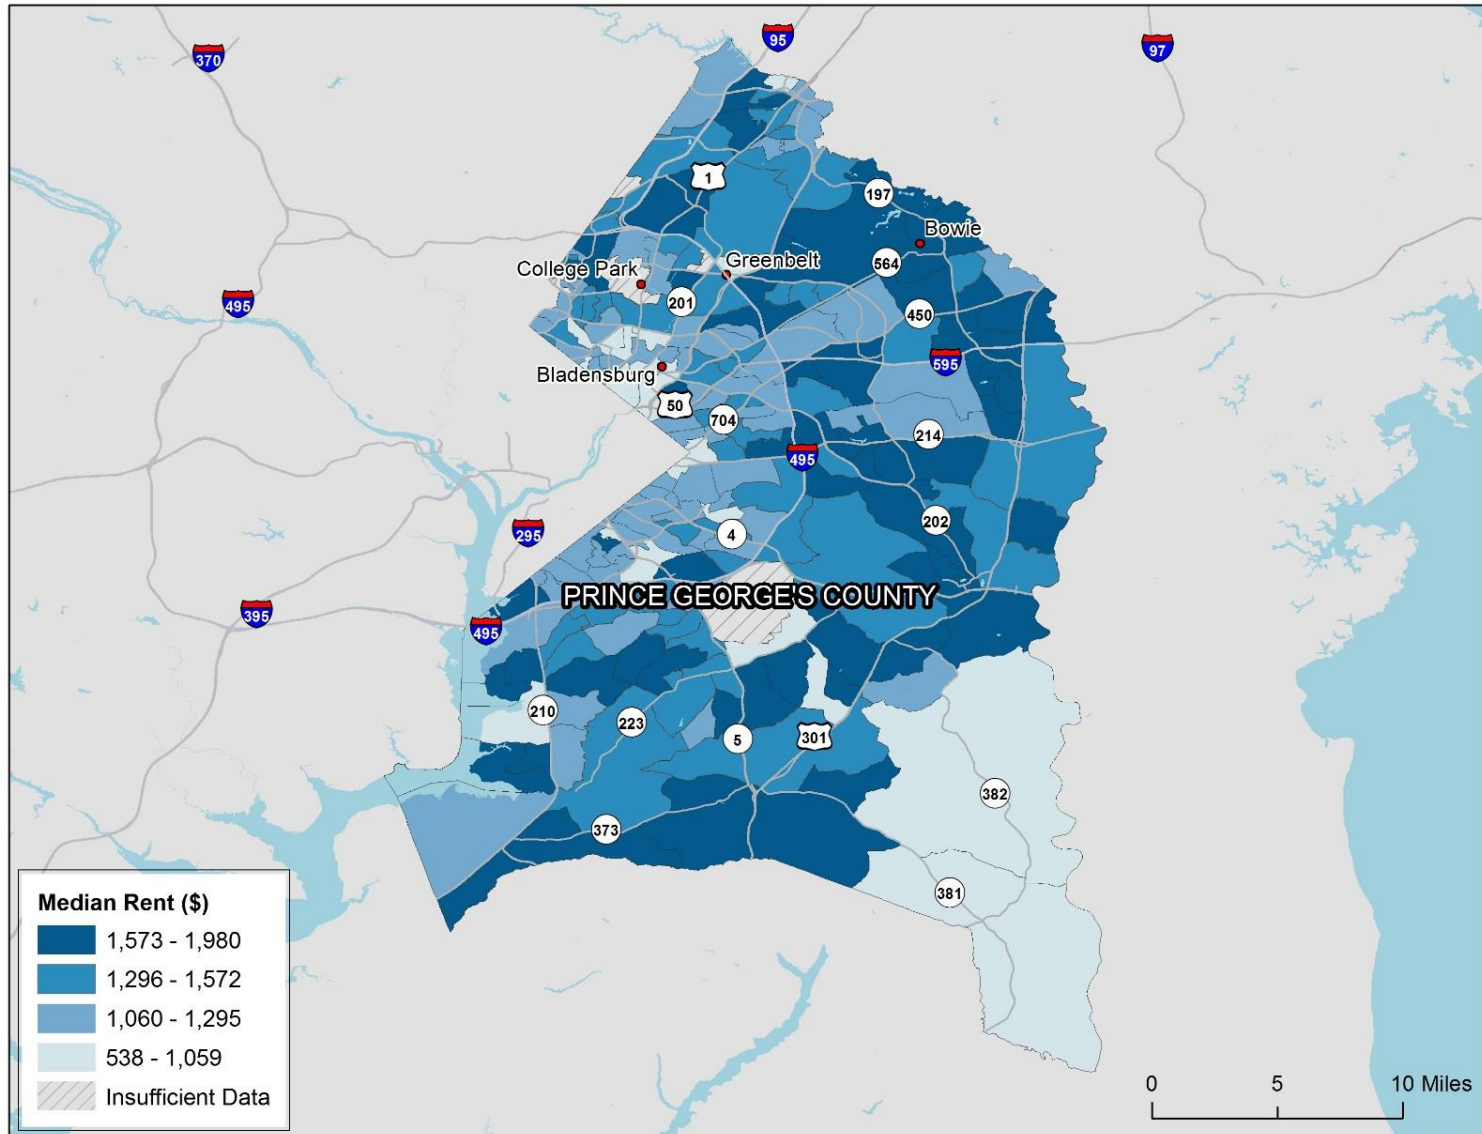

Median Rent in Prince George's County, MD 2010-2014