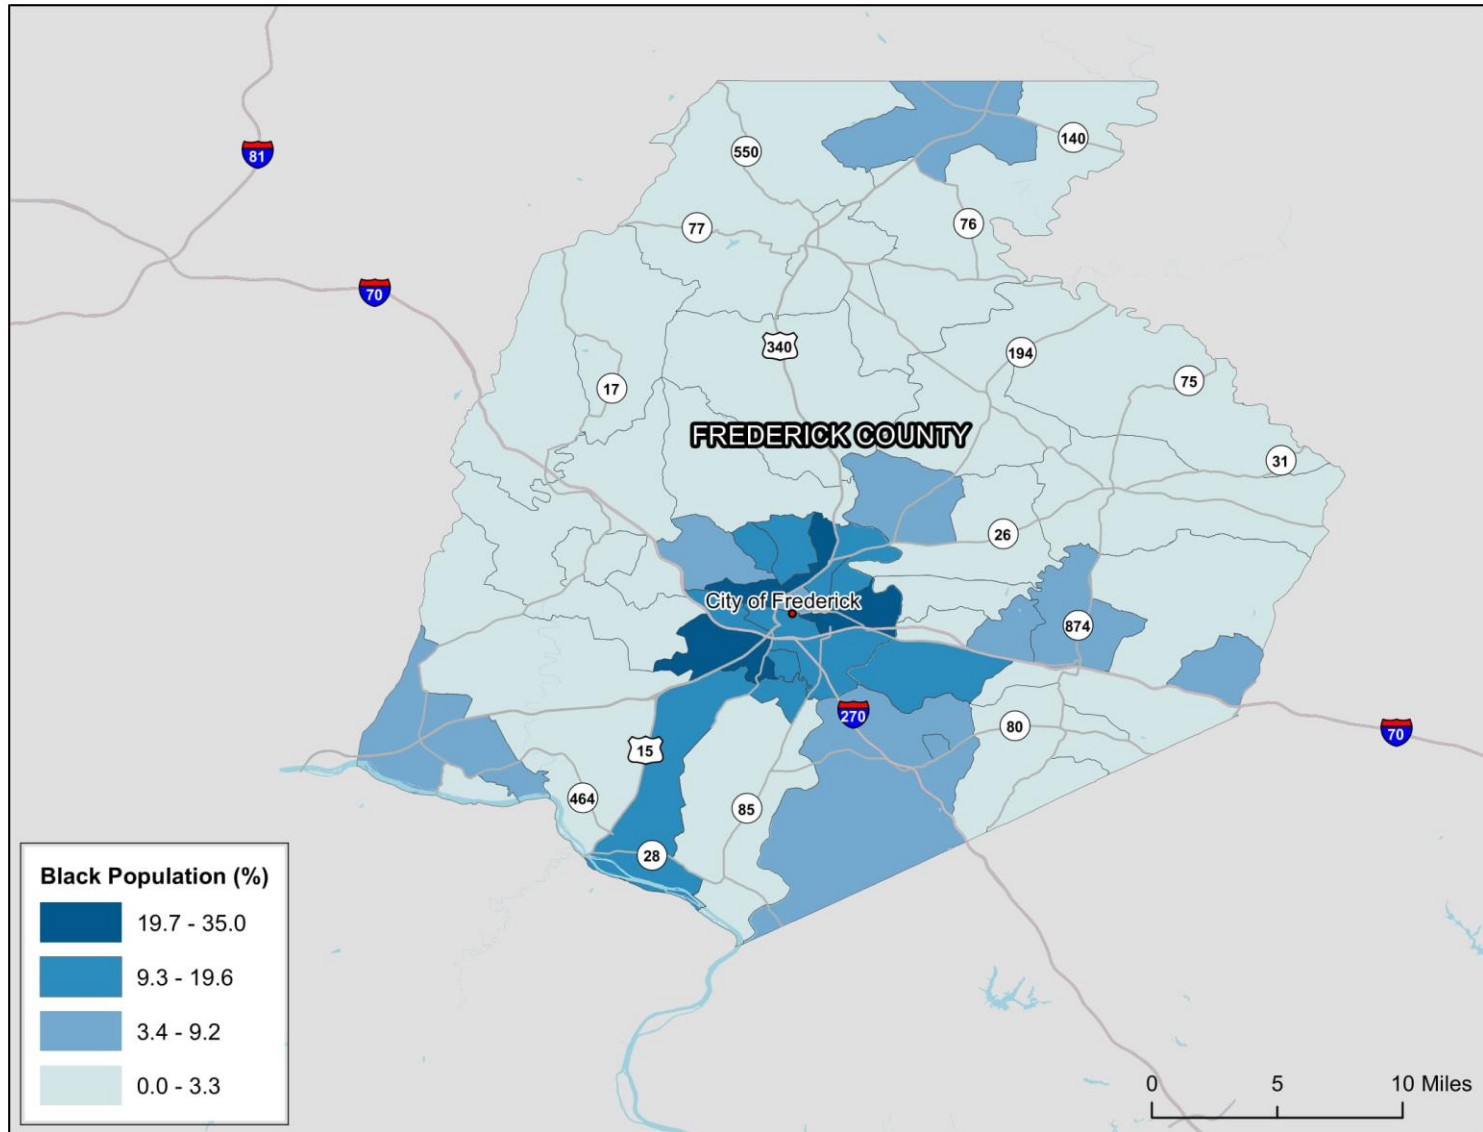

Non-Hispanic Black Population in Frederick County, MD 2010-2014