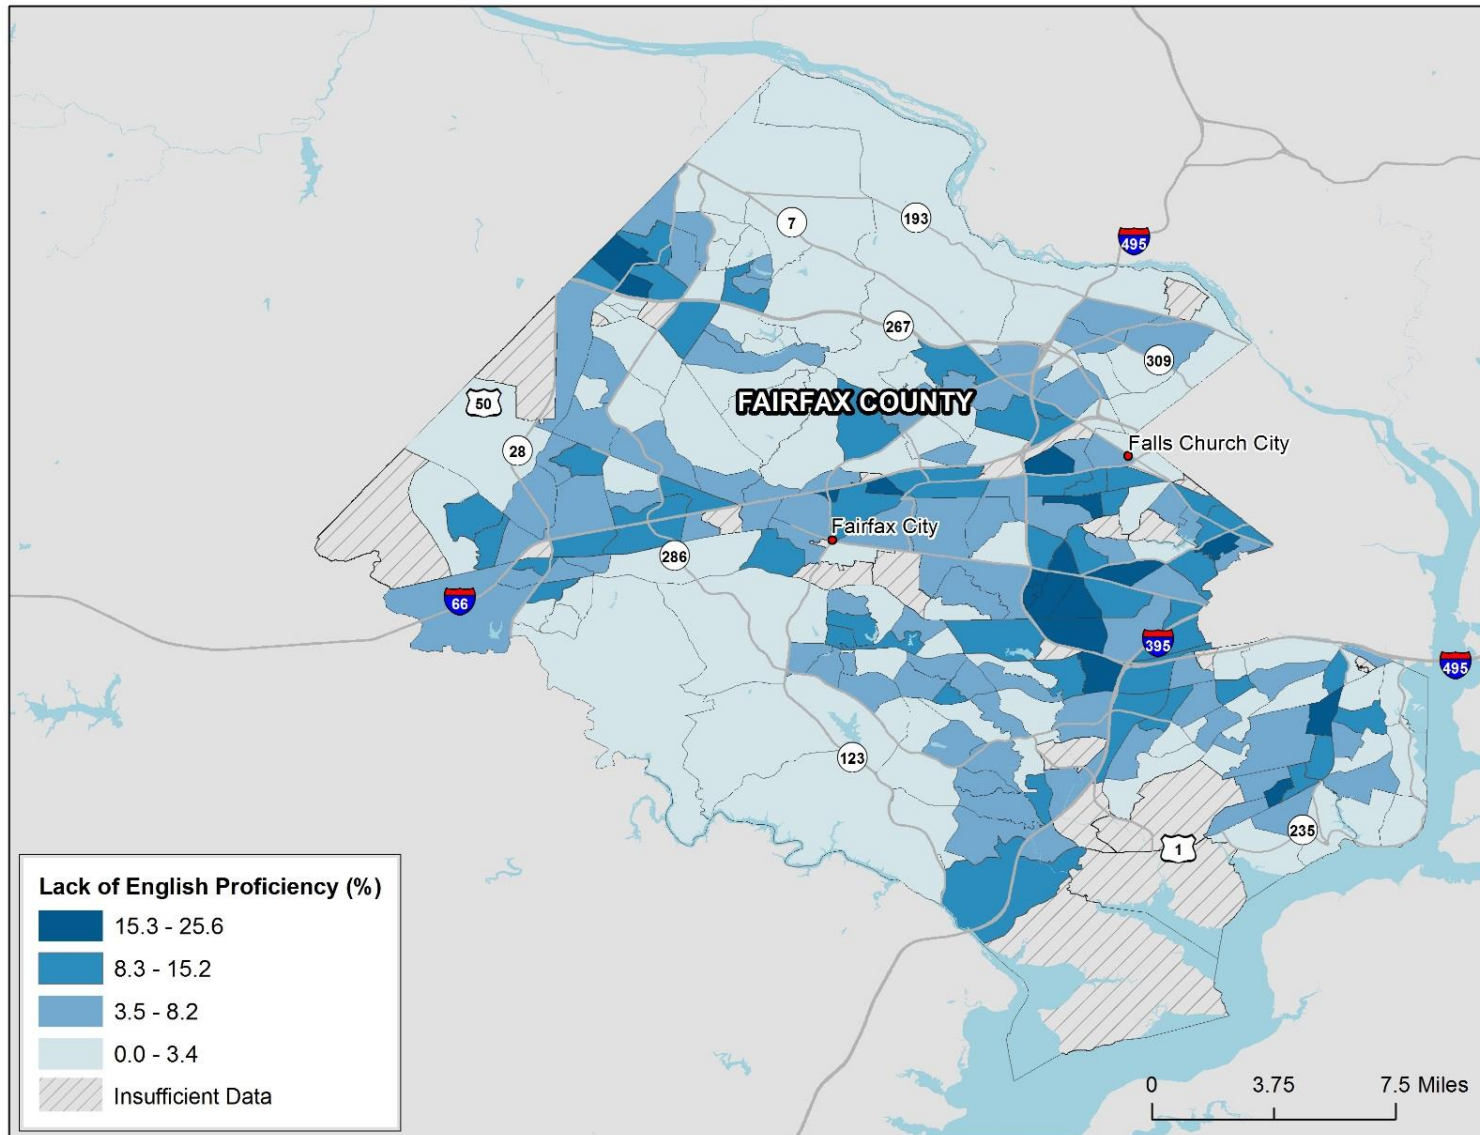

Lack of English Proficiency in Fairfax County, VA (including Fairfax City and Falls Church City), 2009-2013