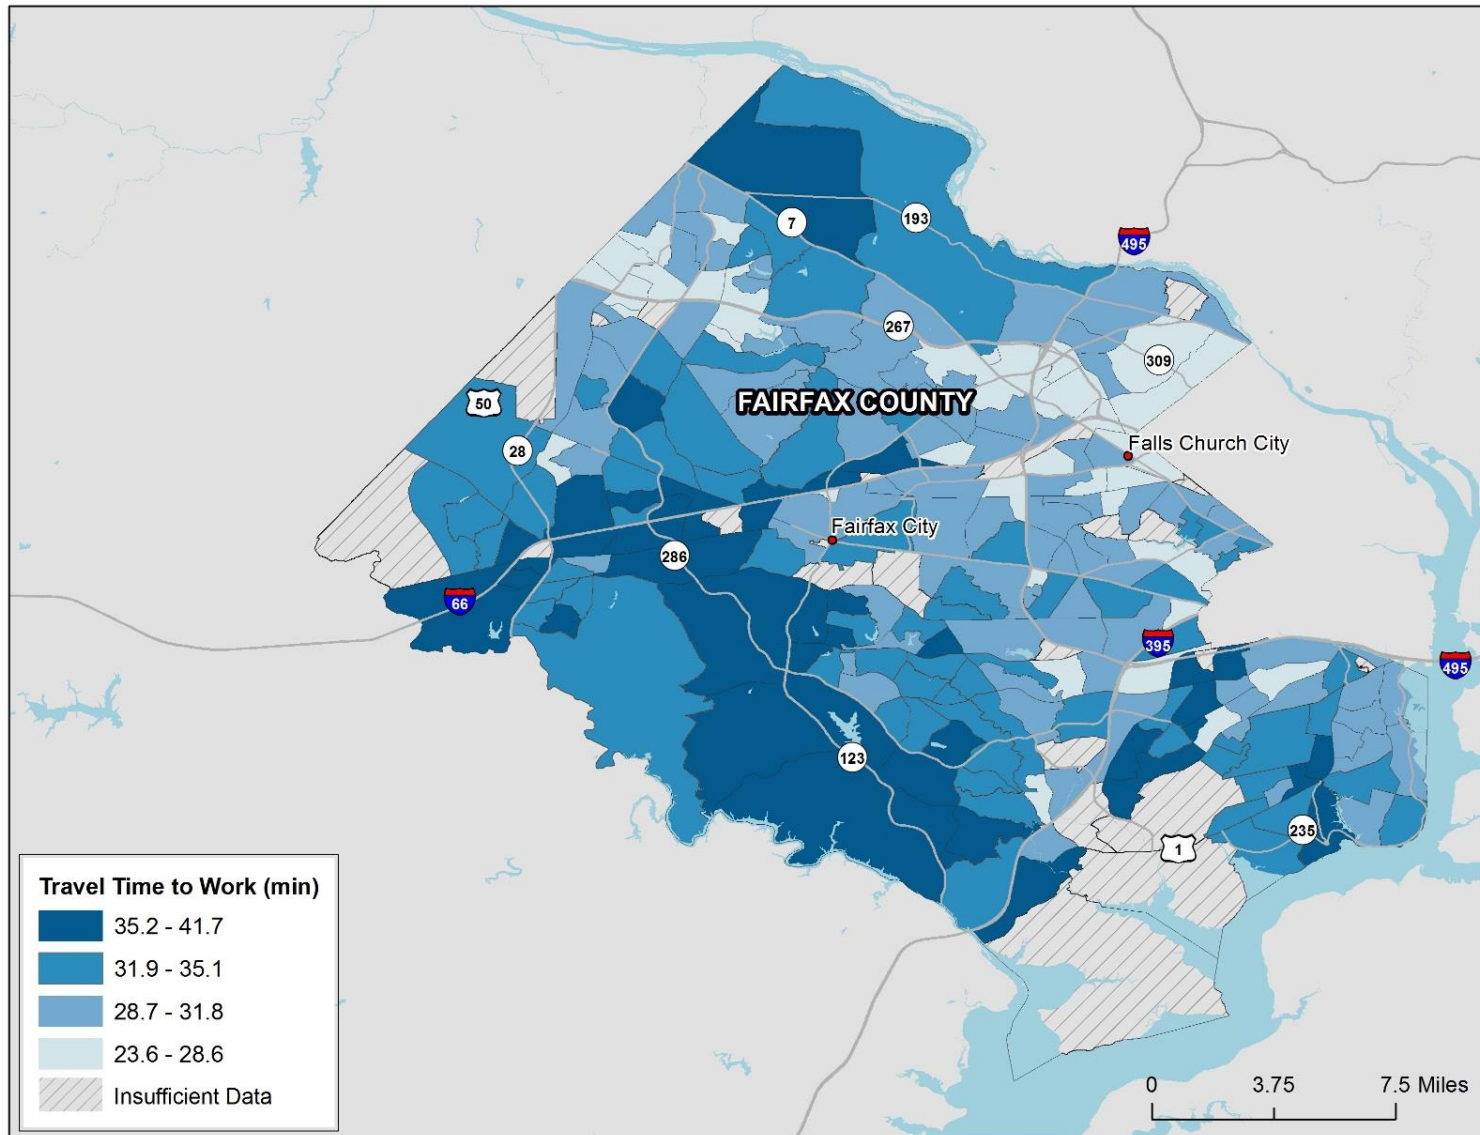

# Travel Time to Work in Fairfax County, VA (including Fairfax City and Falls Church City), 2009-2013