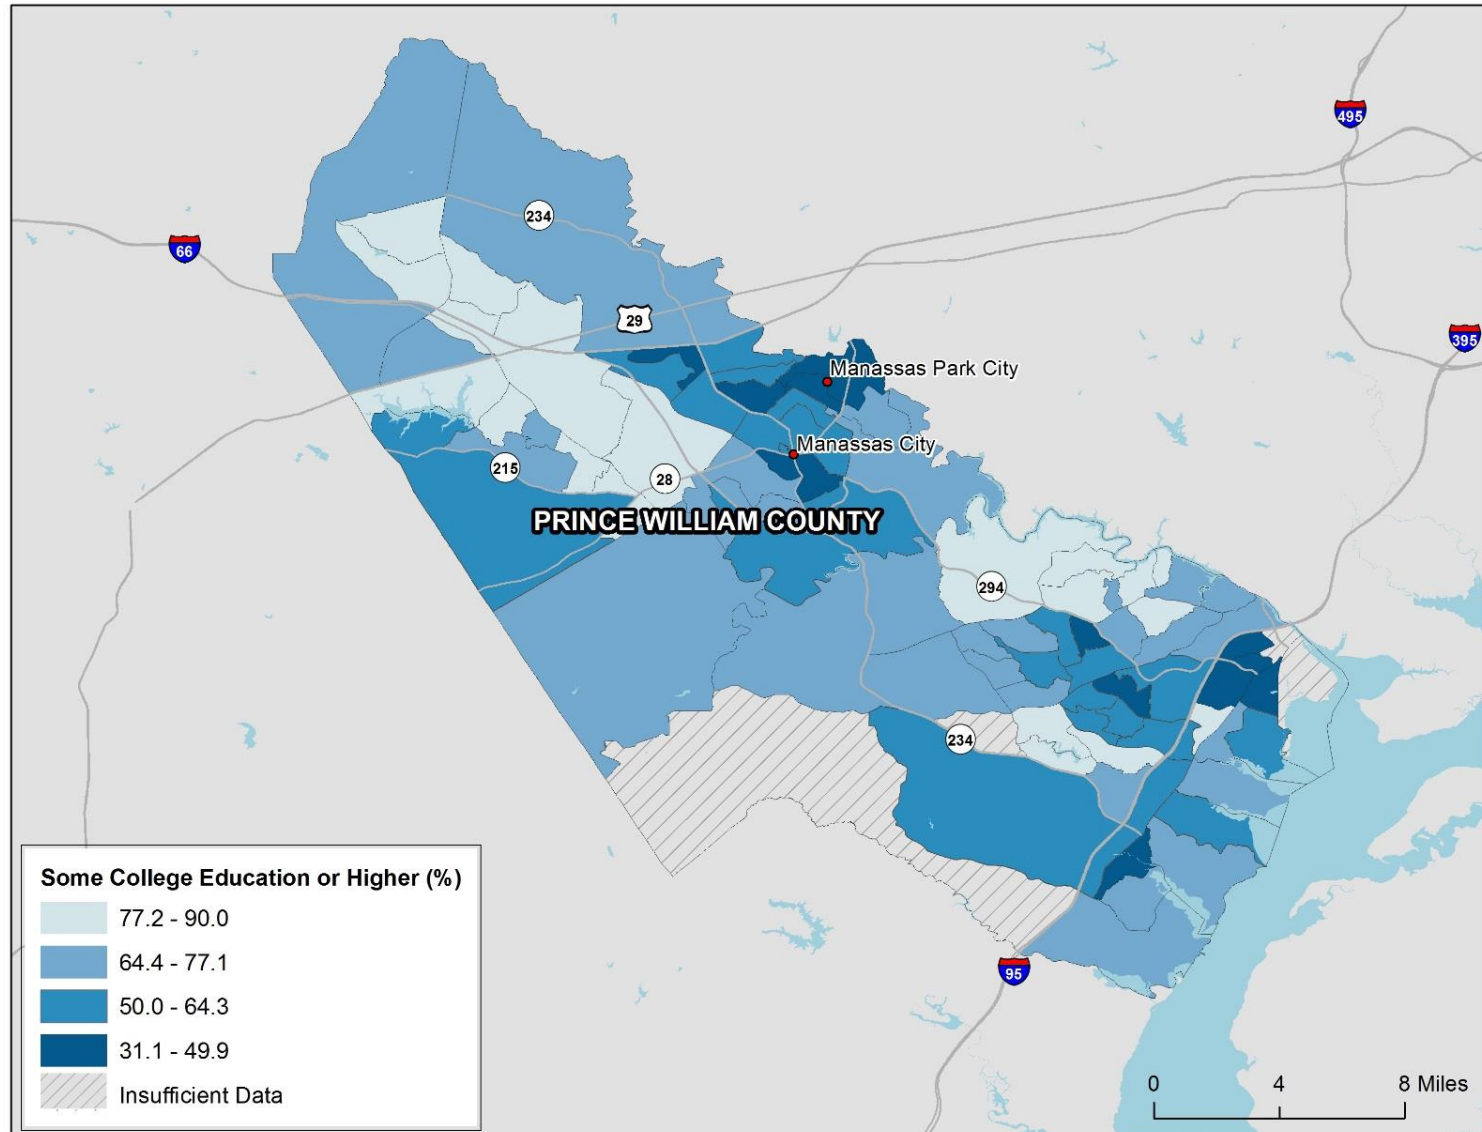

Some College Education or Higher in Prince William County, VA (including Manassas City and Manassas Park City), 2009-2013