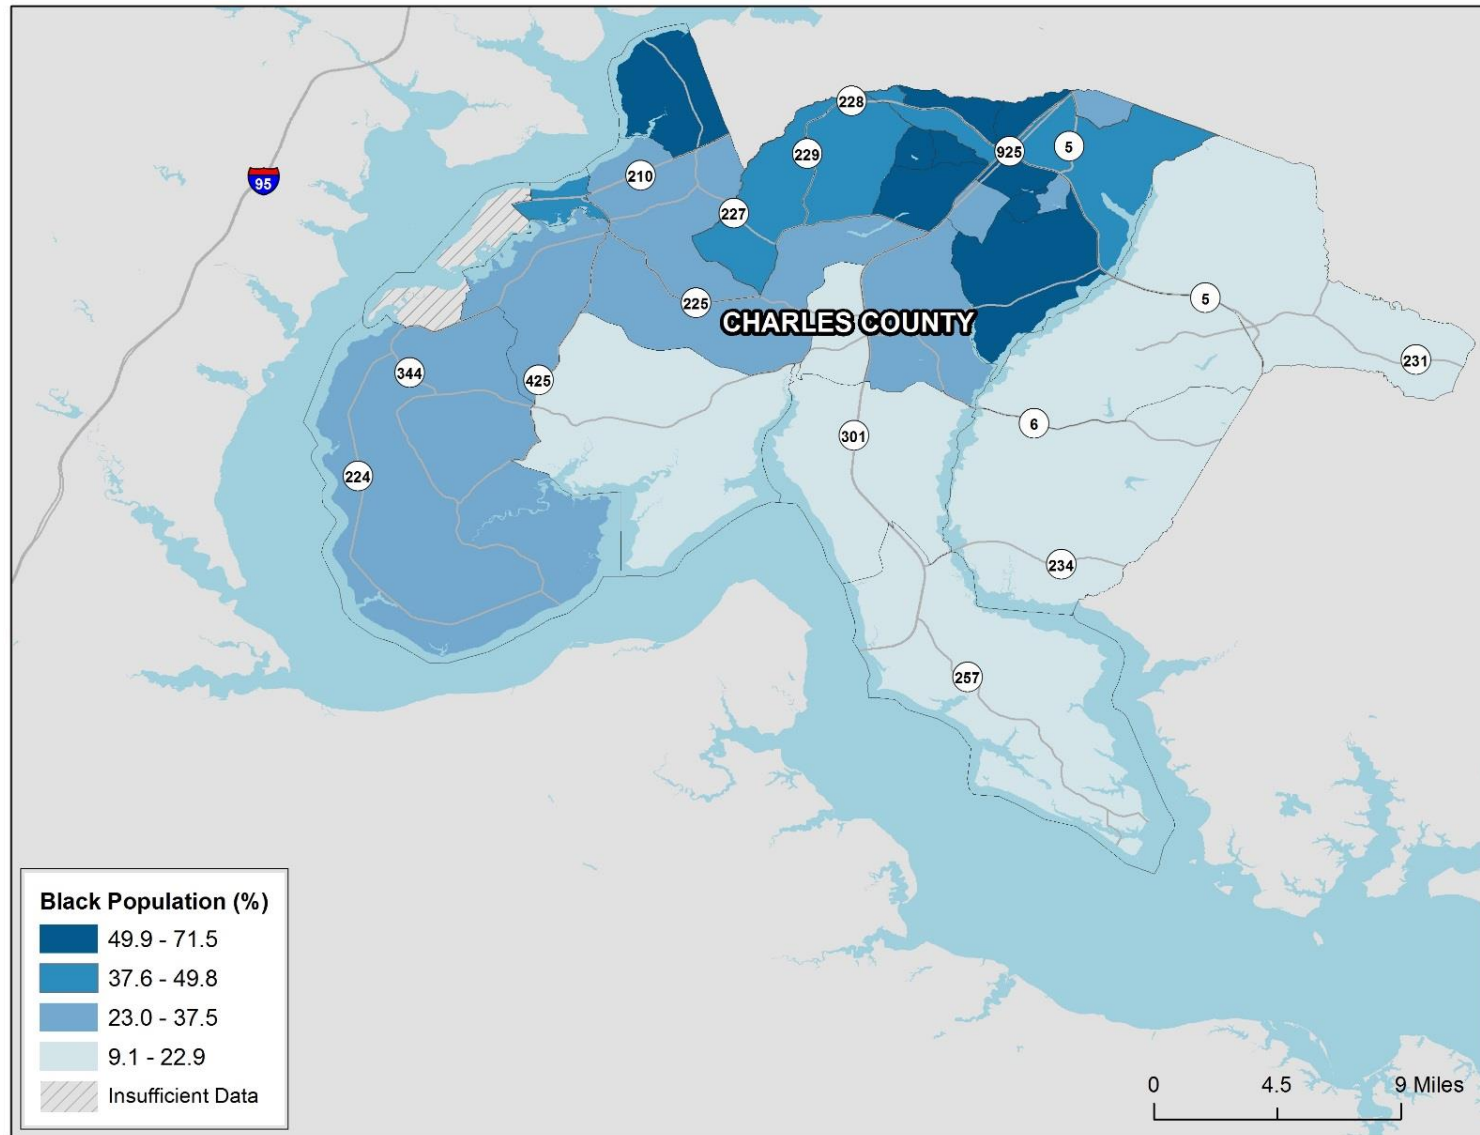

Non-Hispanic Black Population in Charles County, MD 2010-2014