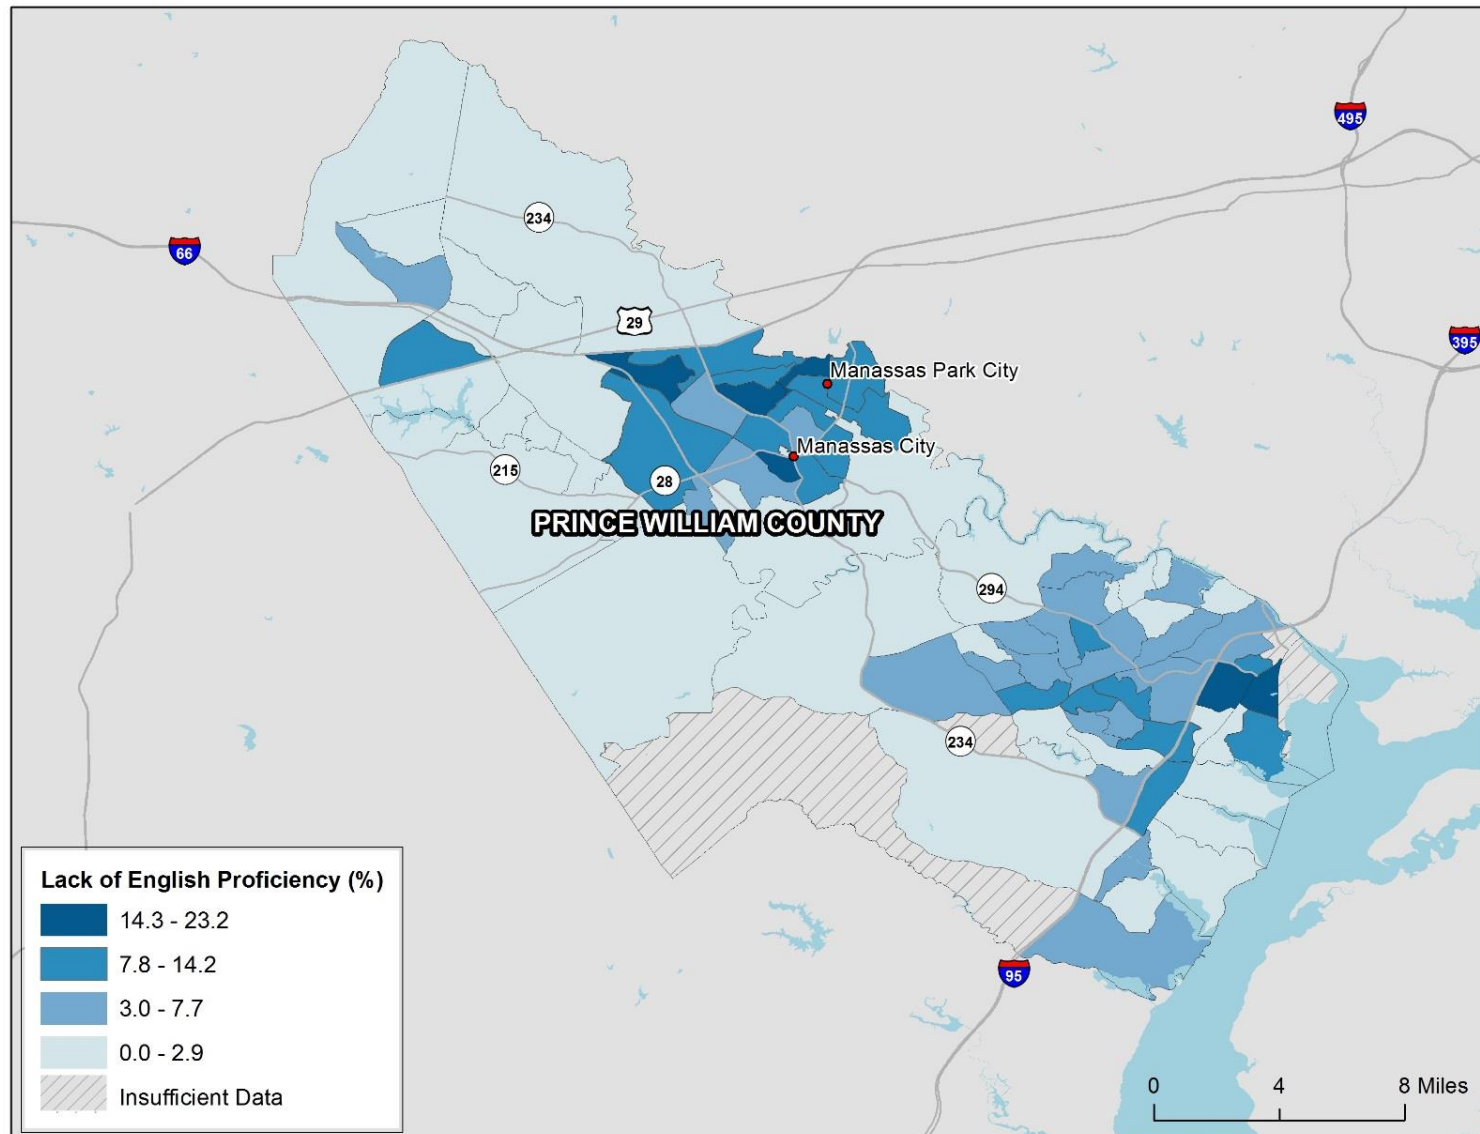

Lack of English Proficiency in Prince William County, VA (including Manassas City and Manassas Park City), 2009-2013