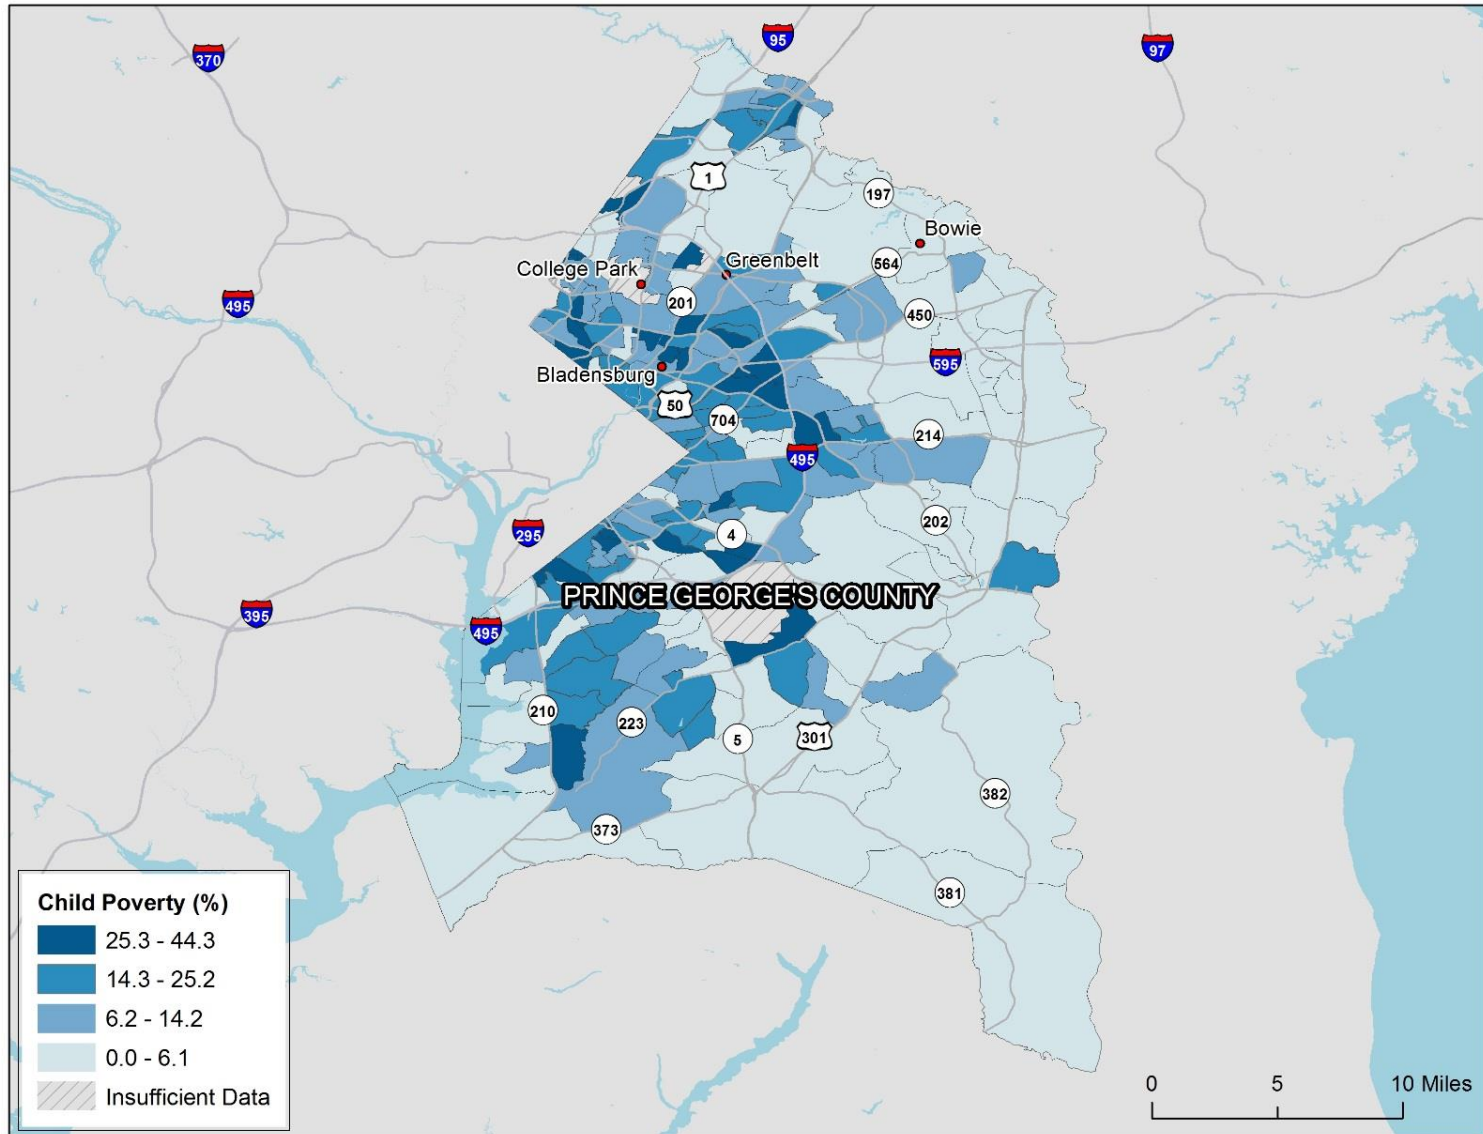

Child Poverty in Prince George's County, MD 2010-2014