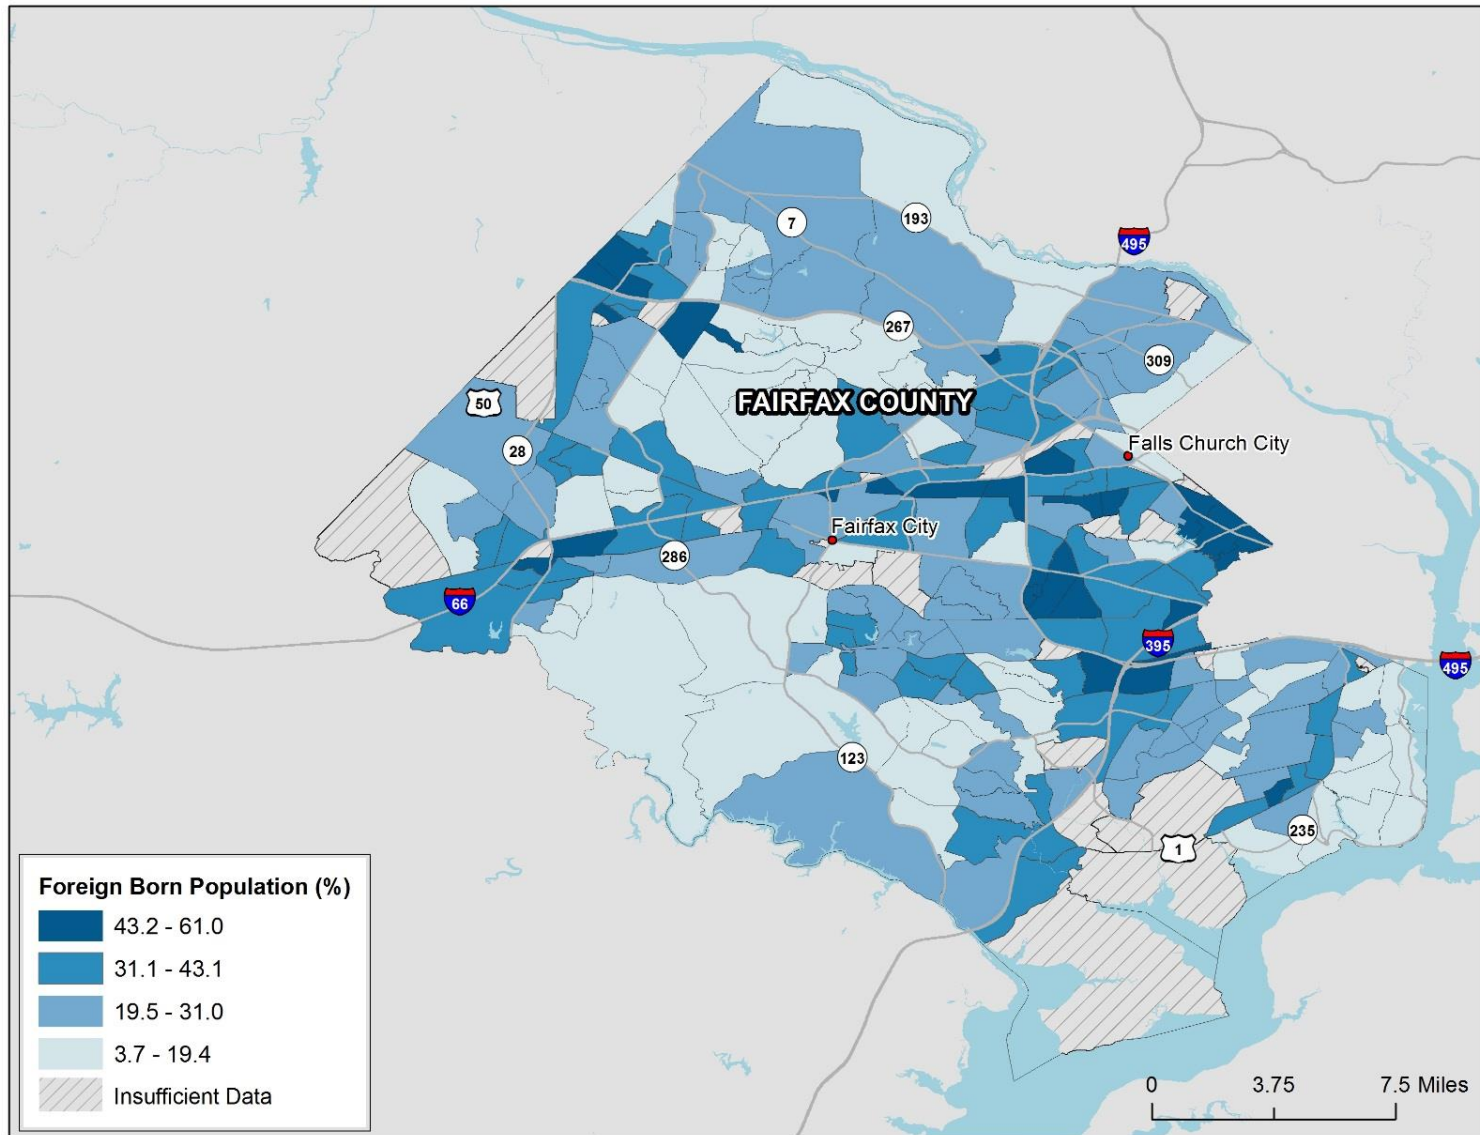

Foreign Born Population in Fairfax County, VA (including Fairfax City and Falls Church City), 2009-2013