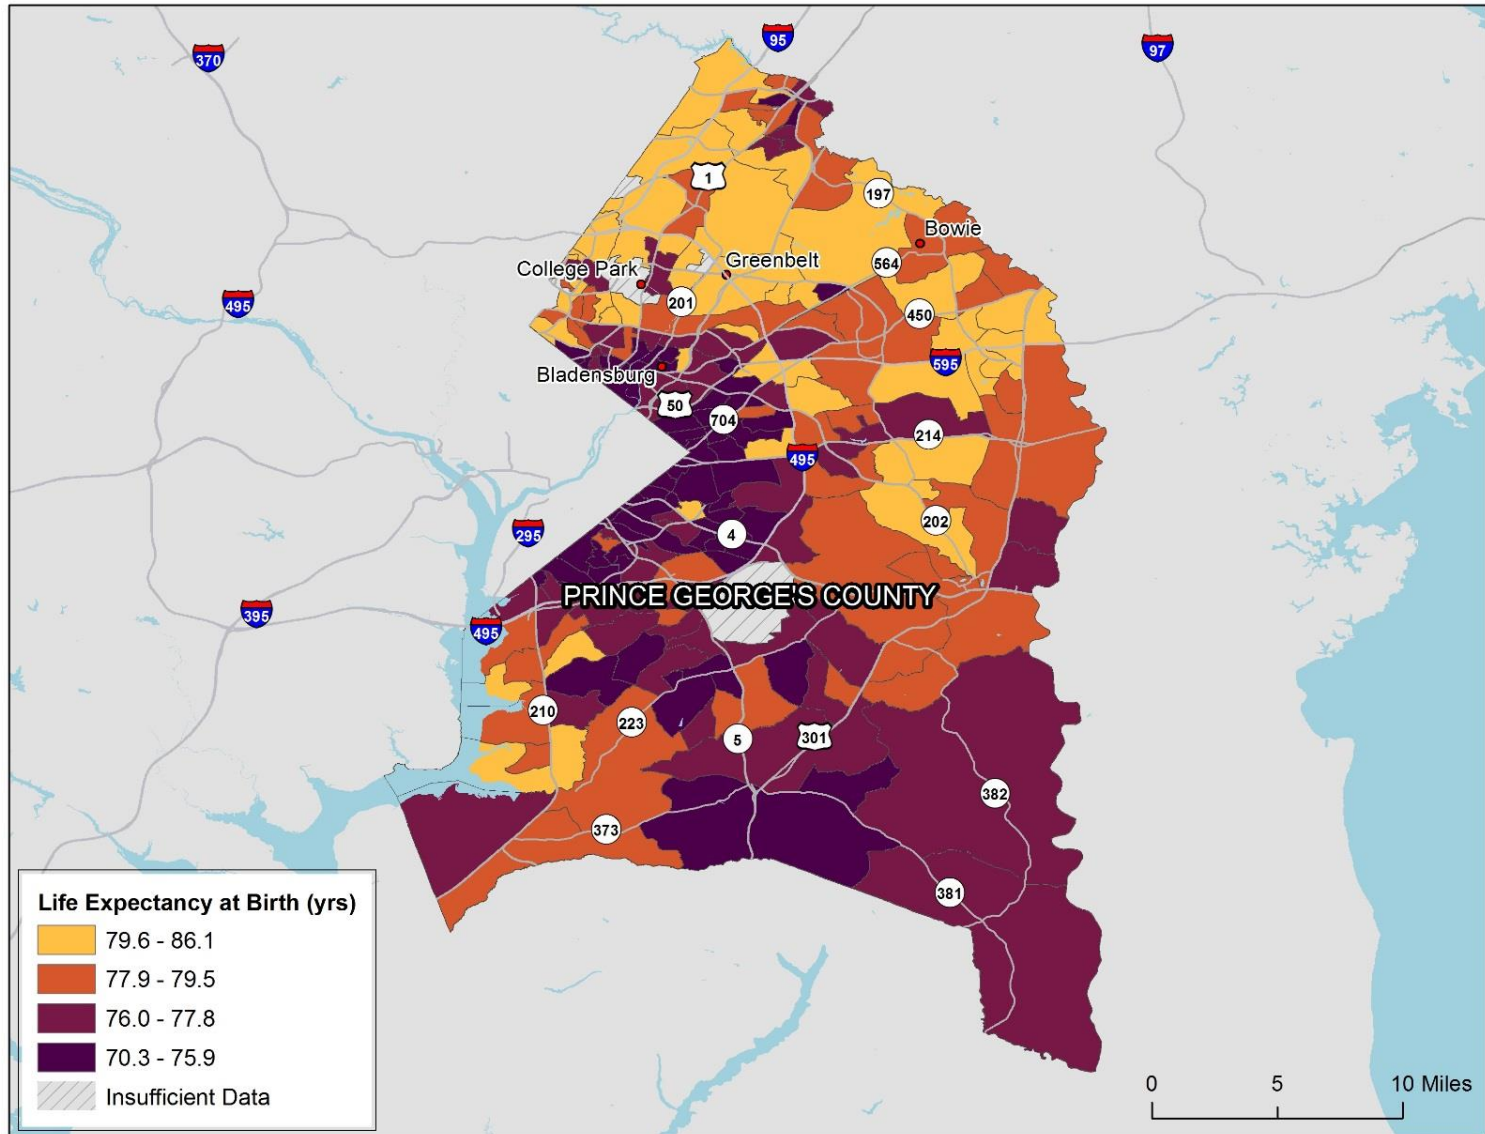

Life Expectancy at Birth in Prince George's County, MD 2005-2014