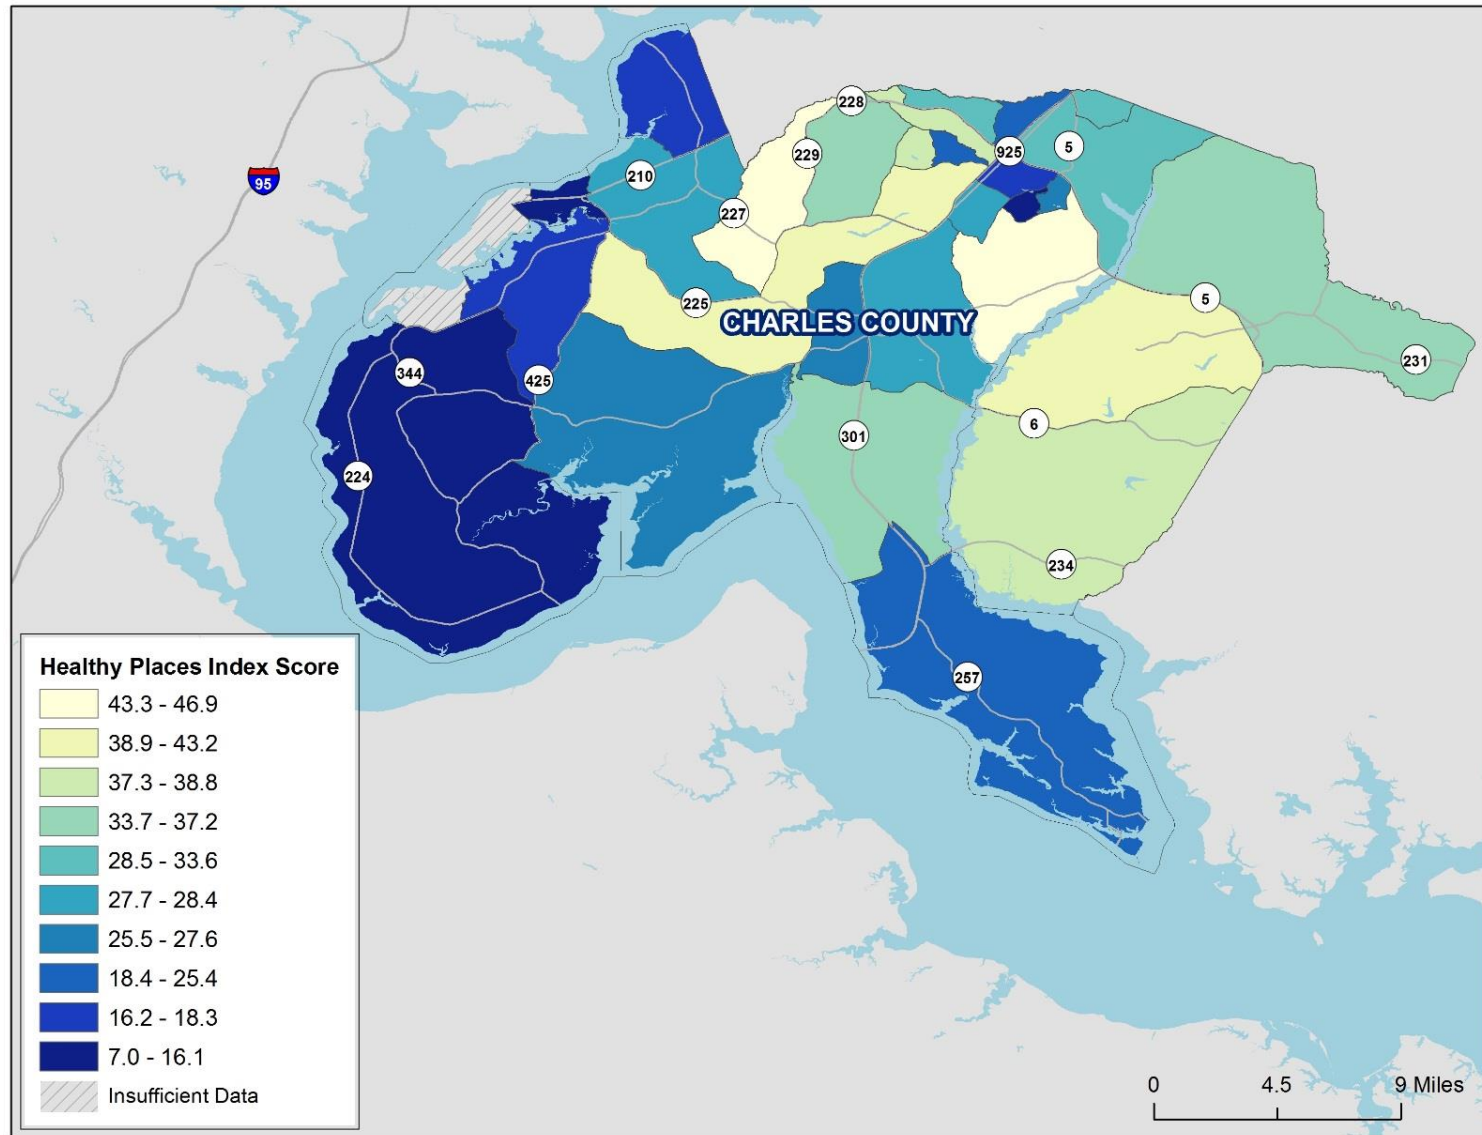

Healthy Places Index Scores in Charles County, MD