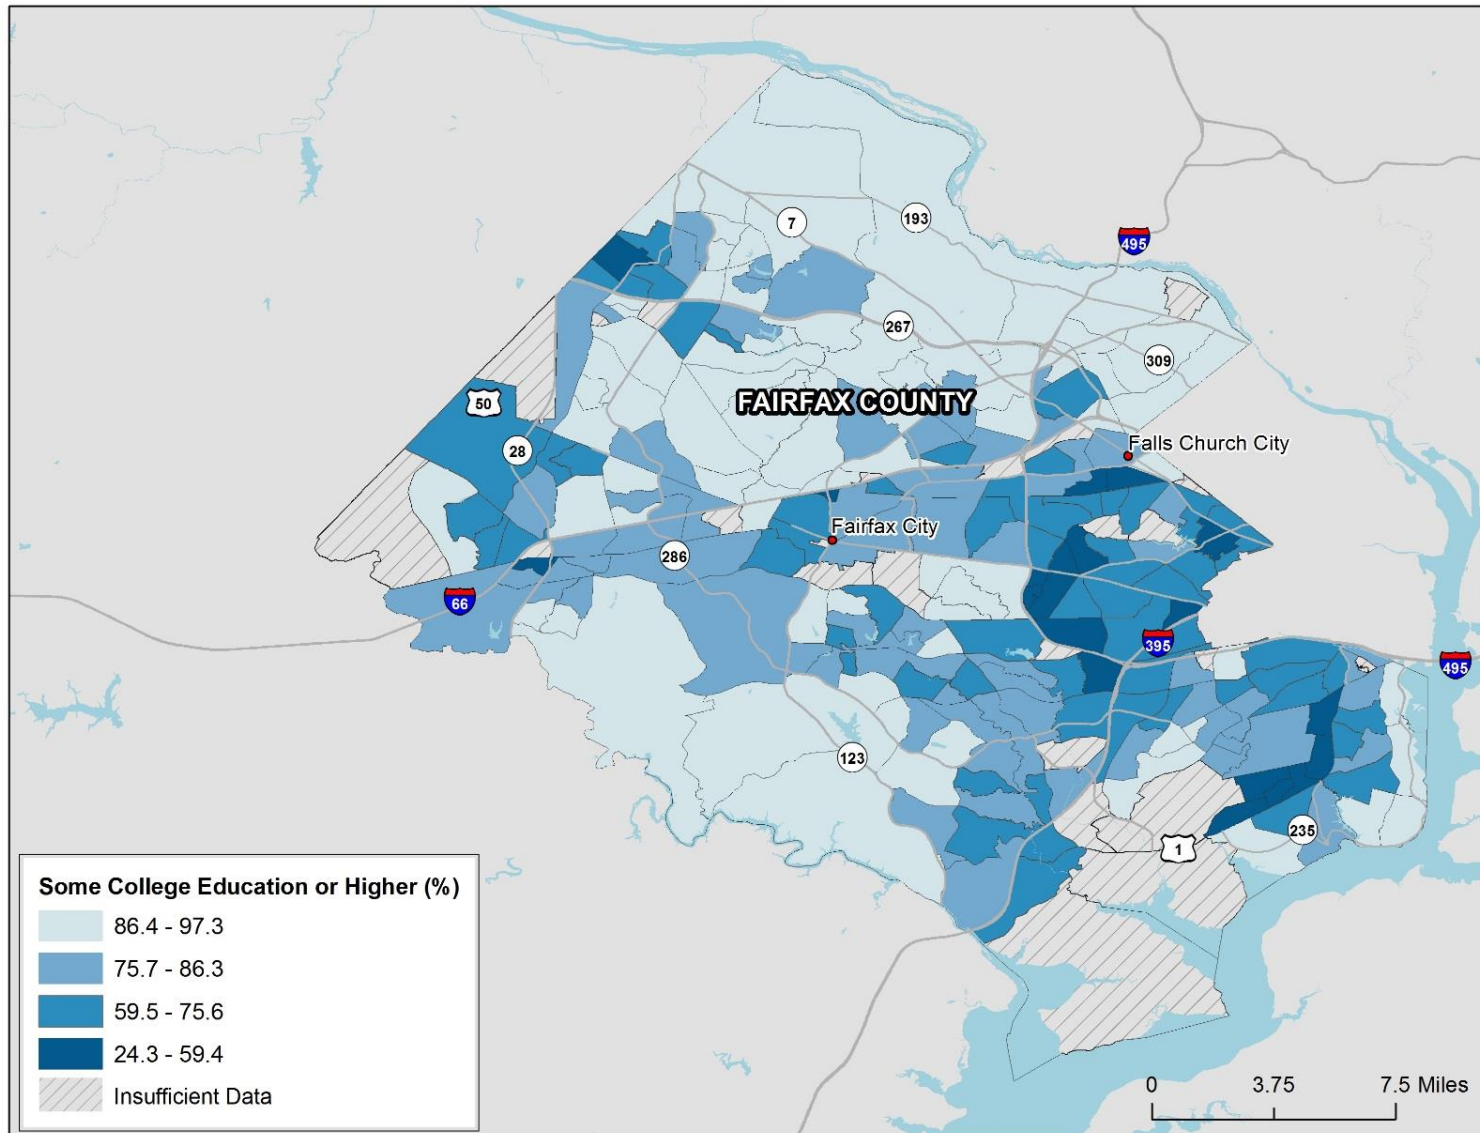

Some College Education or Higher in Fairfax County, VA (including Fairfax City and Falls Church City), 2009-2013