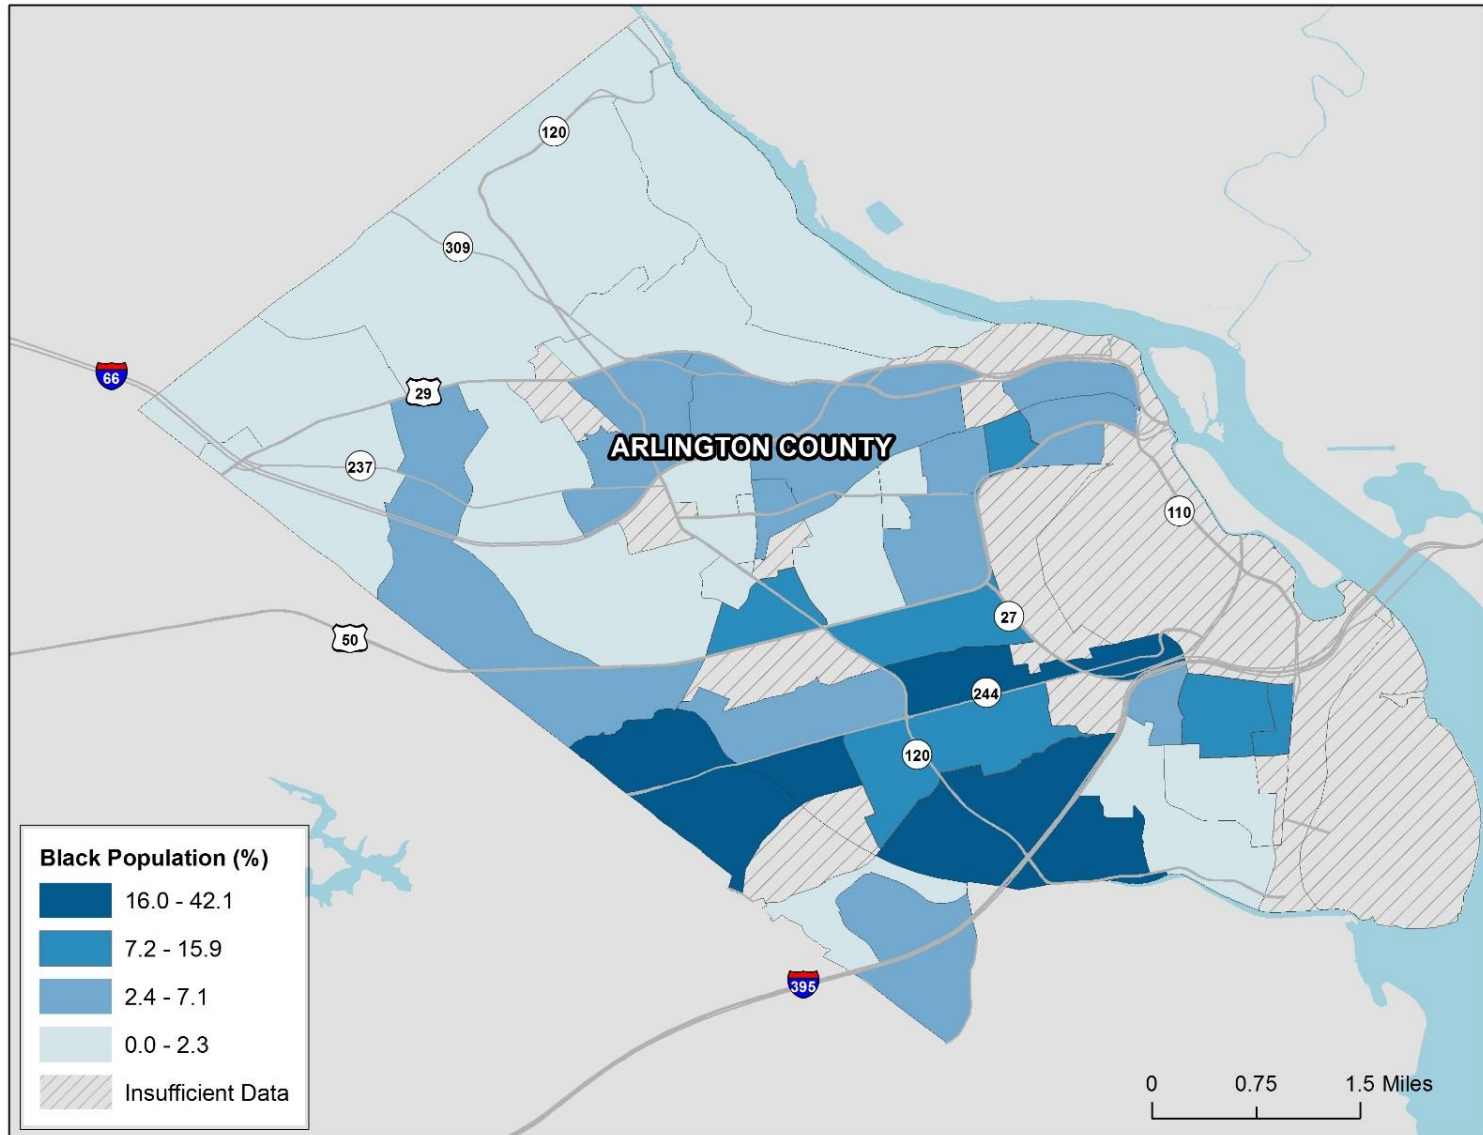

Non-Hispanic Black Population in Arlington County, VA 2009-2013