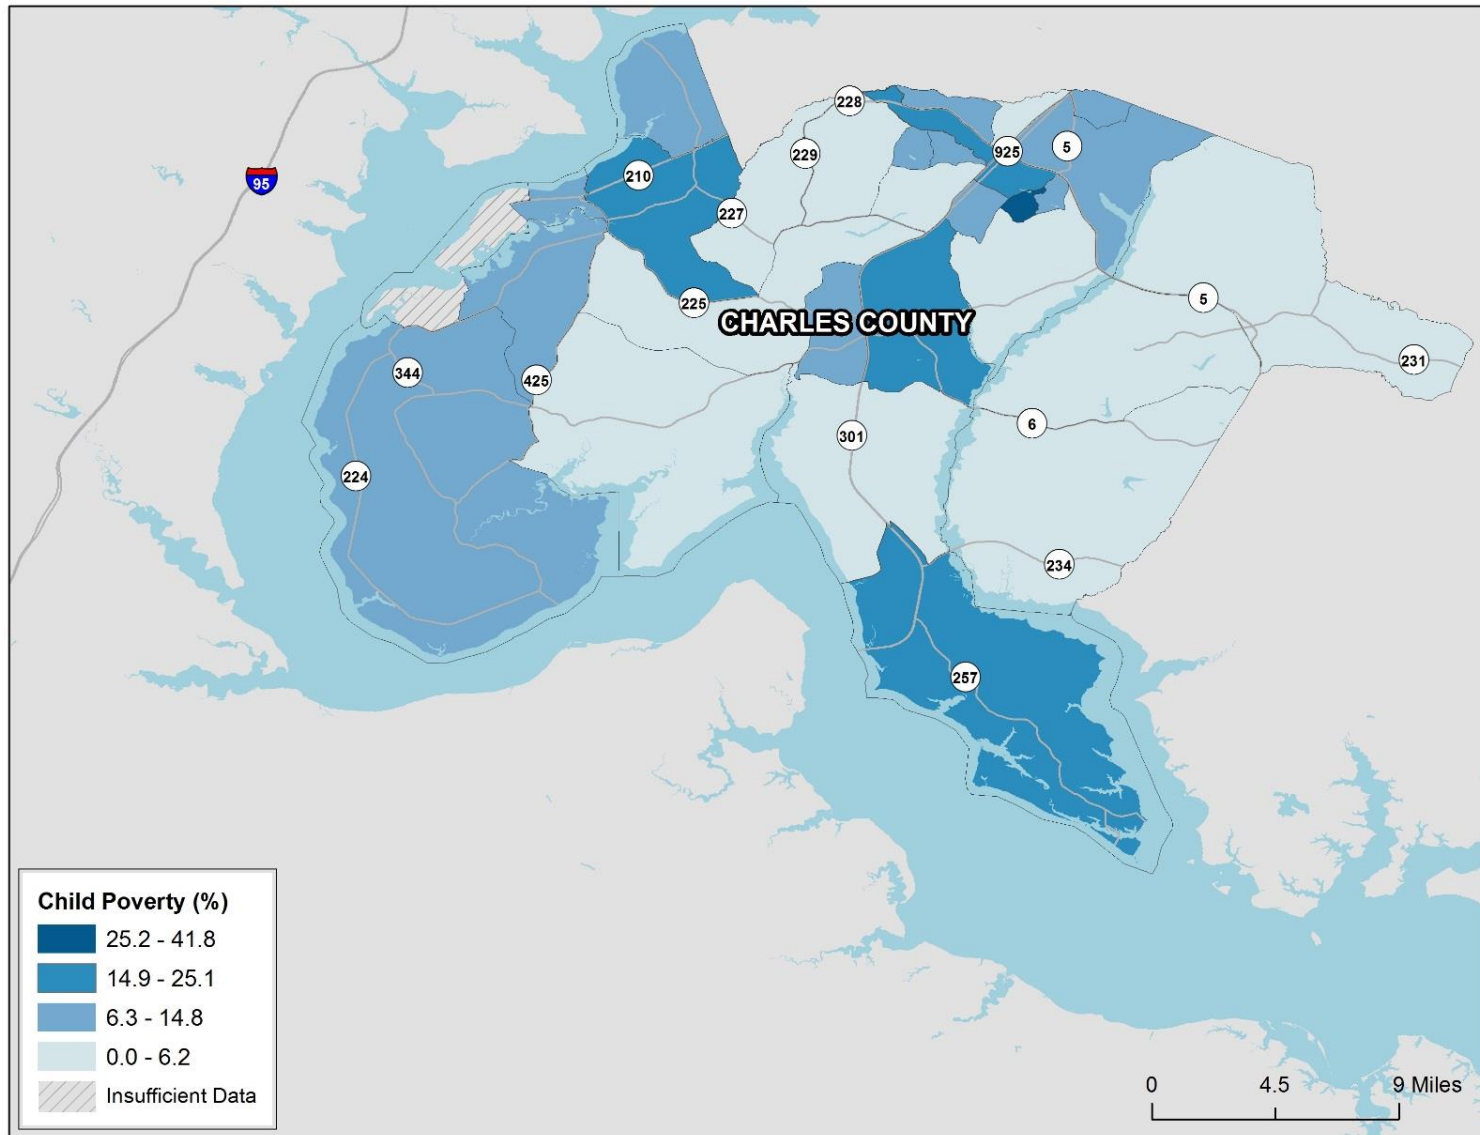

Child Poverty in Charles County, MD 2010-2014