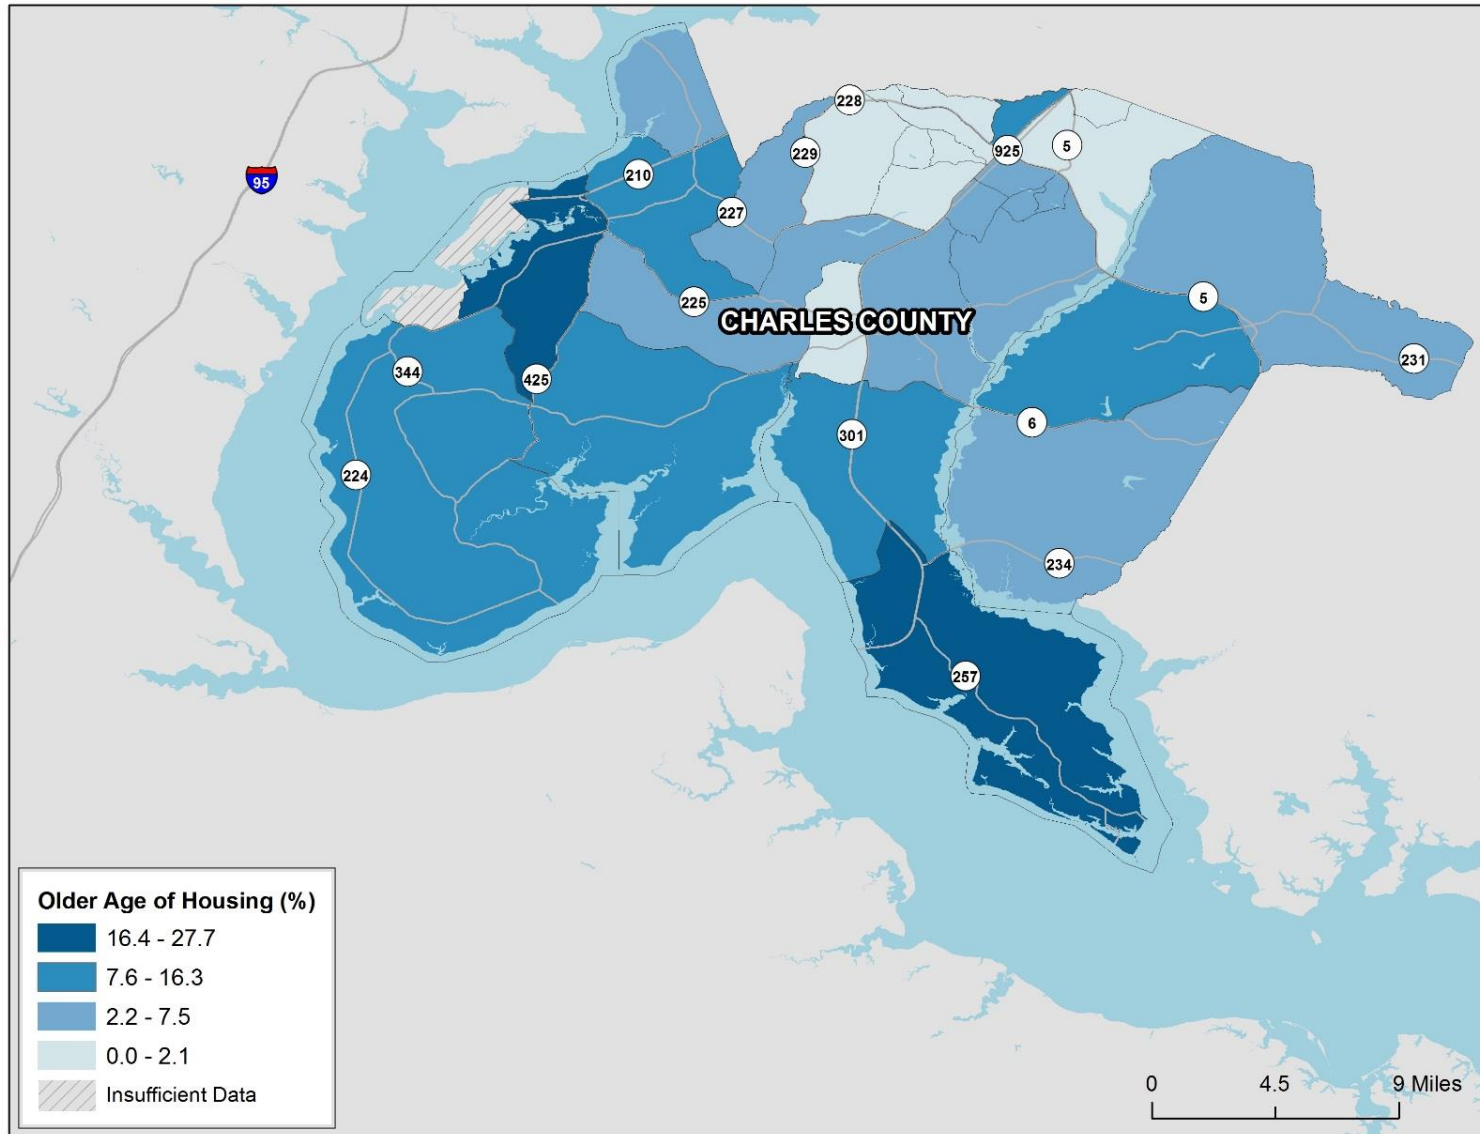

Older Age of Housing in Charles County, MD 2010-2014