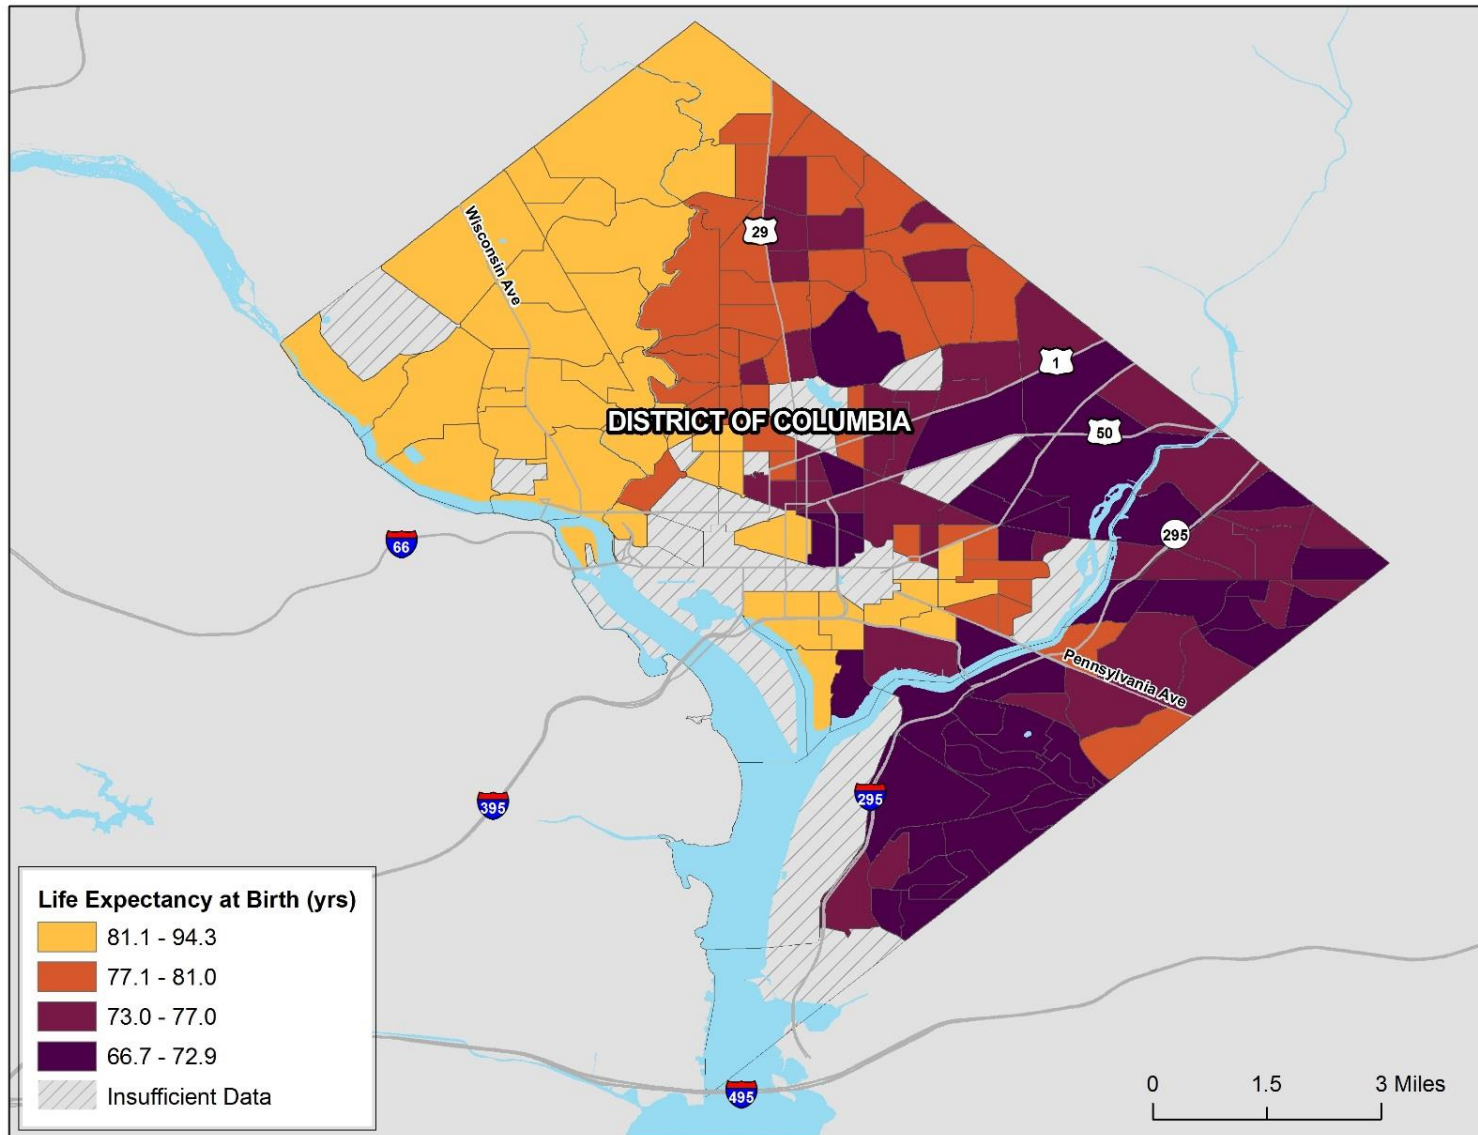

Life Expectancy at Birth in the District of Columbia, 2006-2015