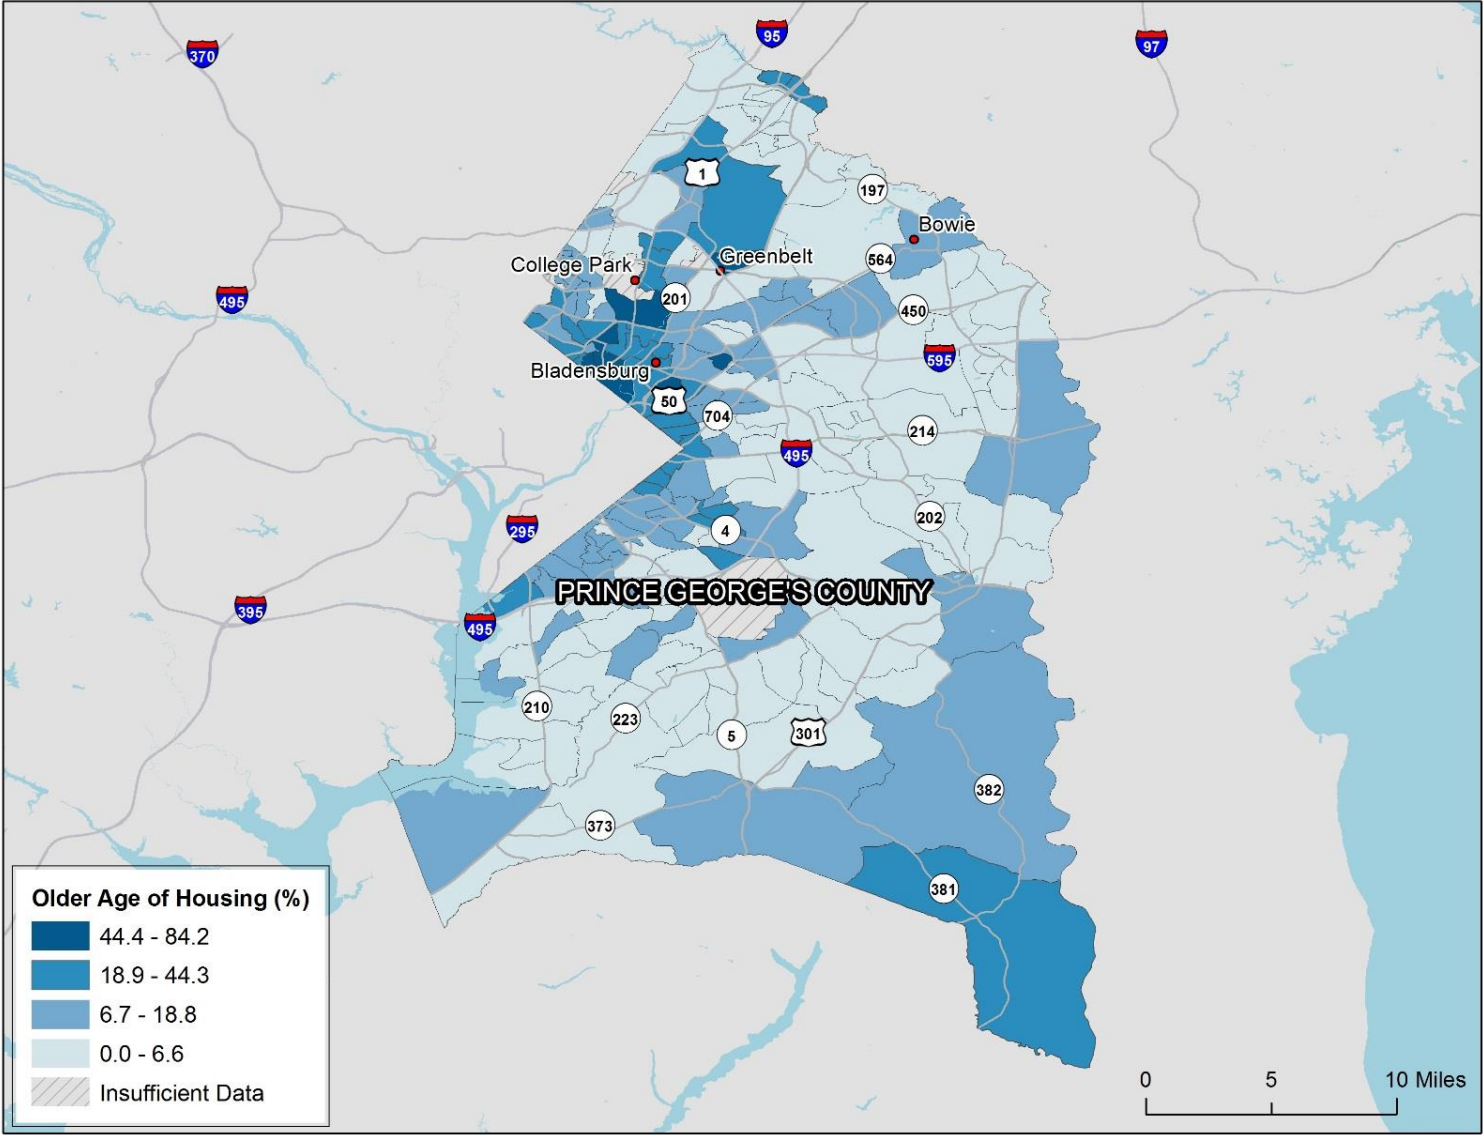

Older Age of Housing in Prince George's County, MD 2010-2014