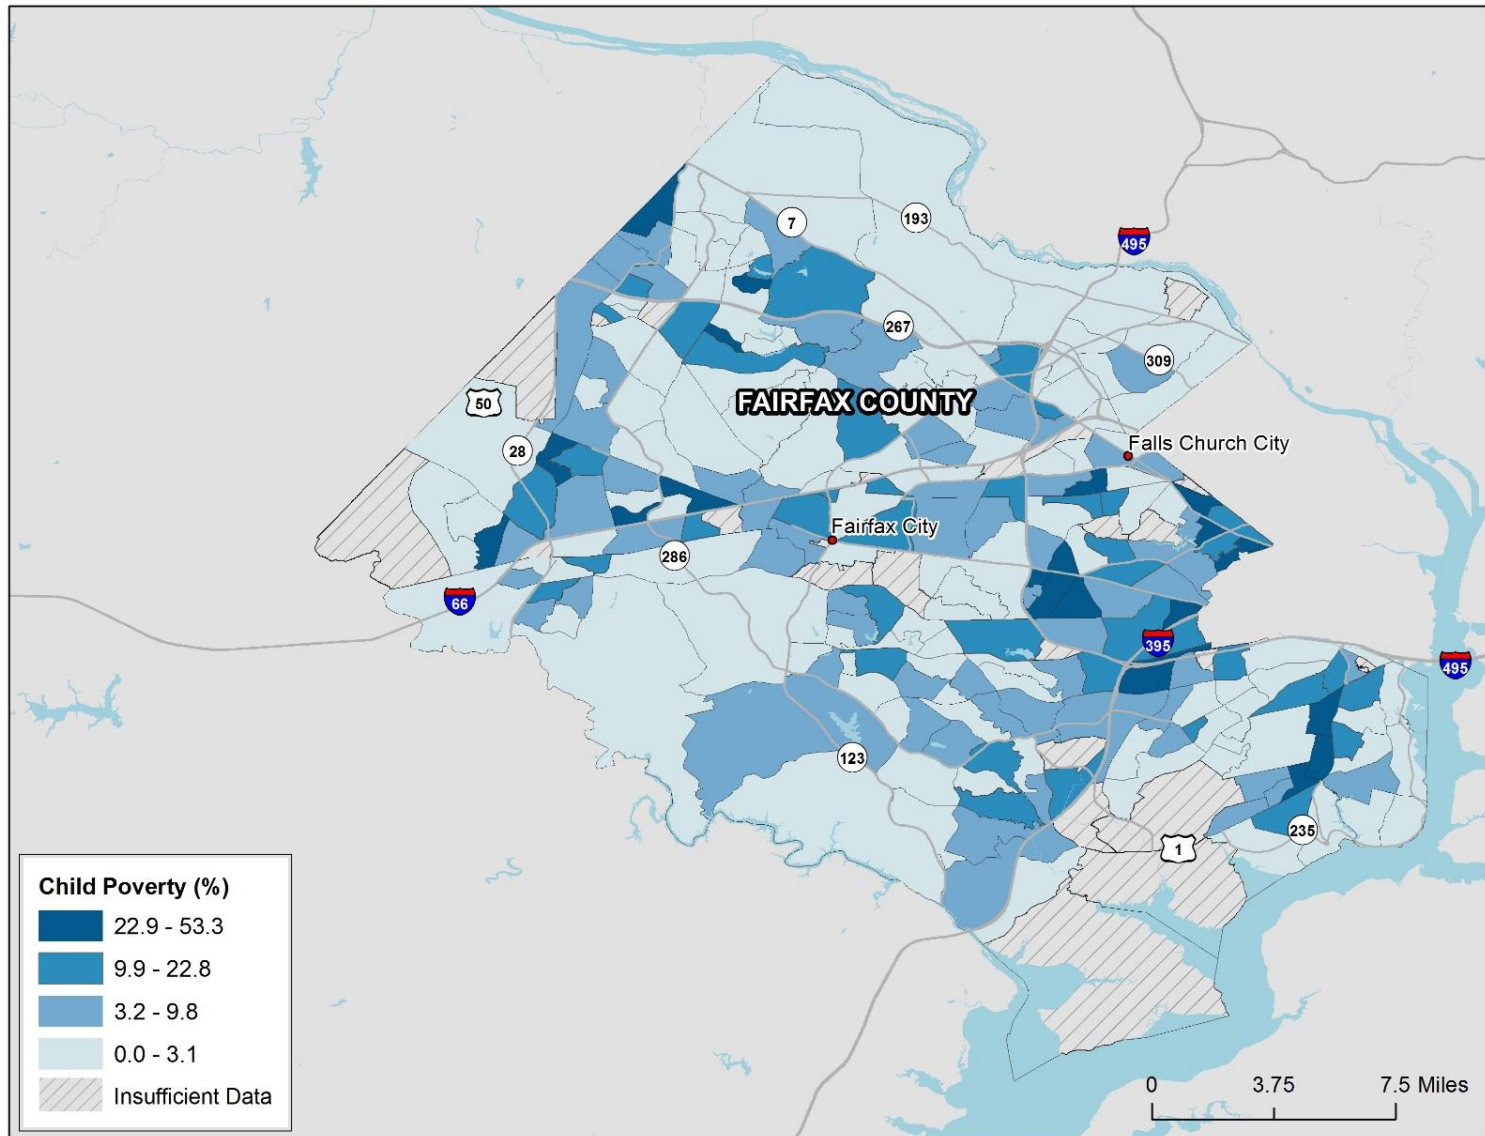

Child Poverty in Fairfax County, VA (including Fairfax City and Falls Church City), 2009-2013