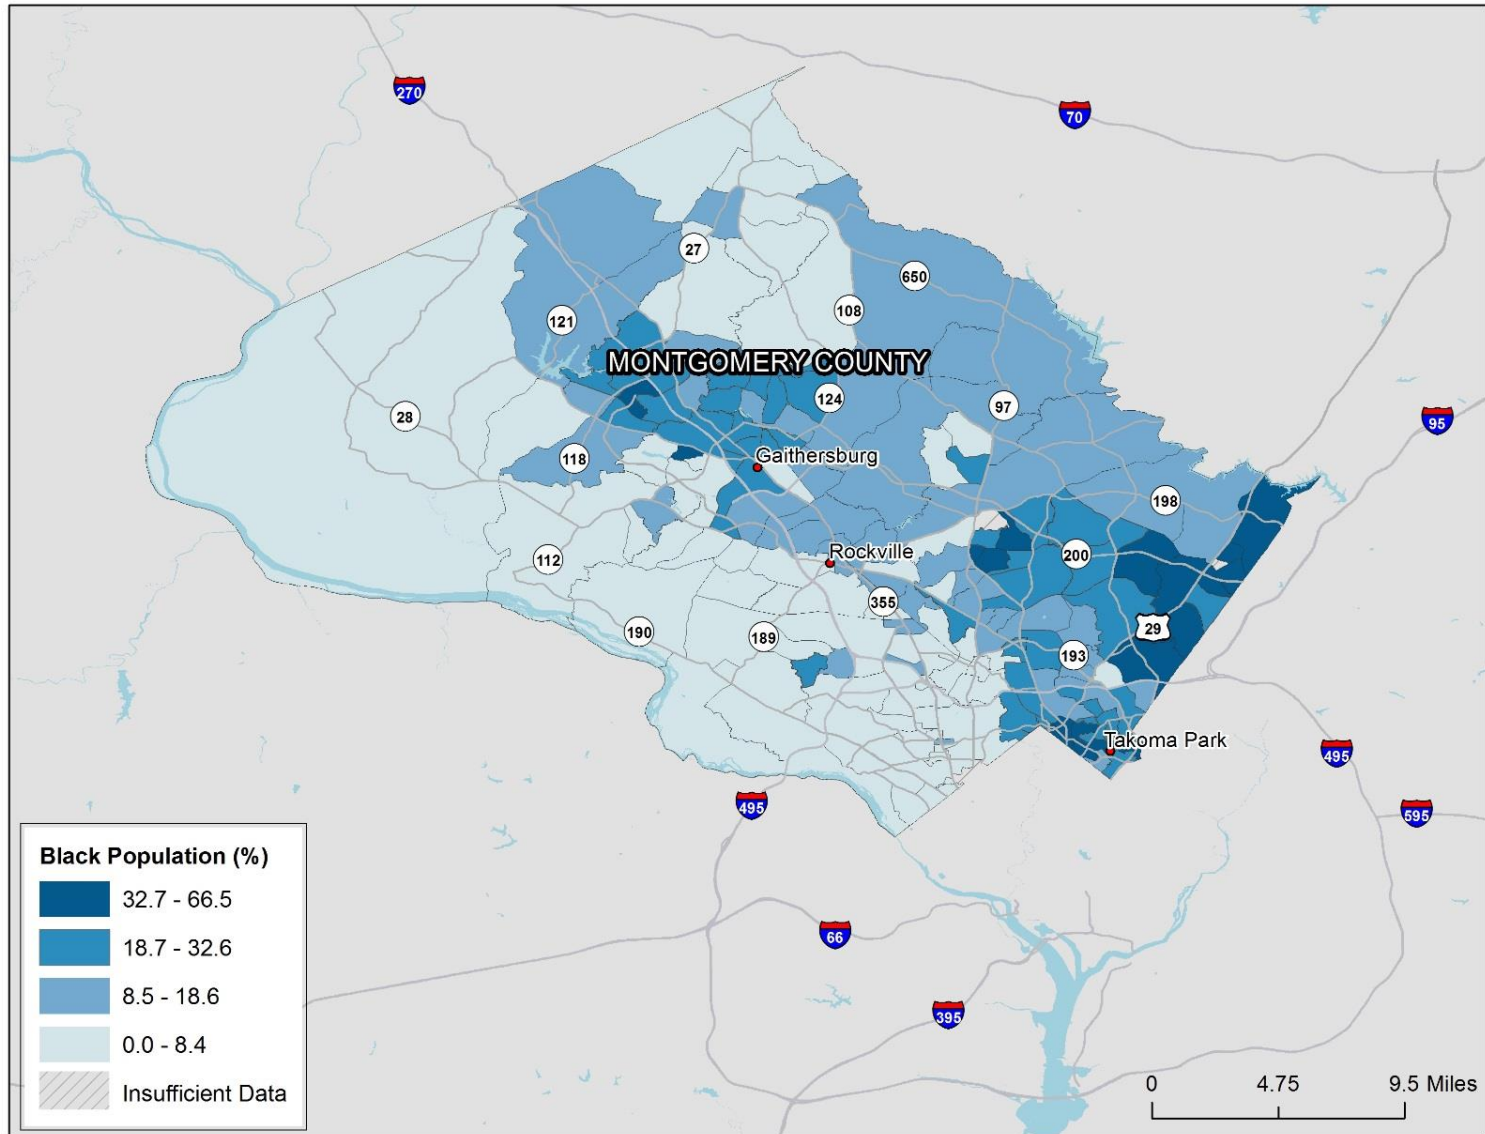

Non-Hispanic Black Population in Montgomery County, MD 2010-2014