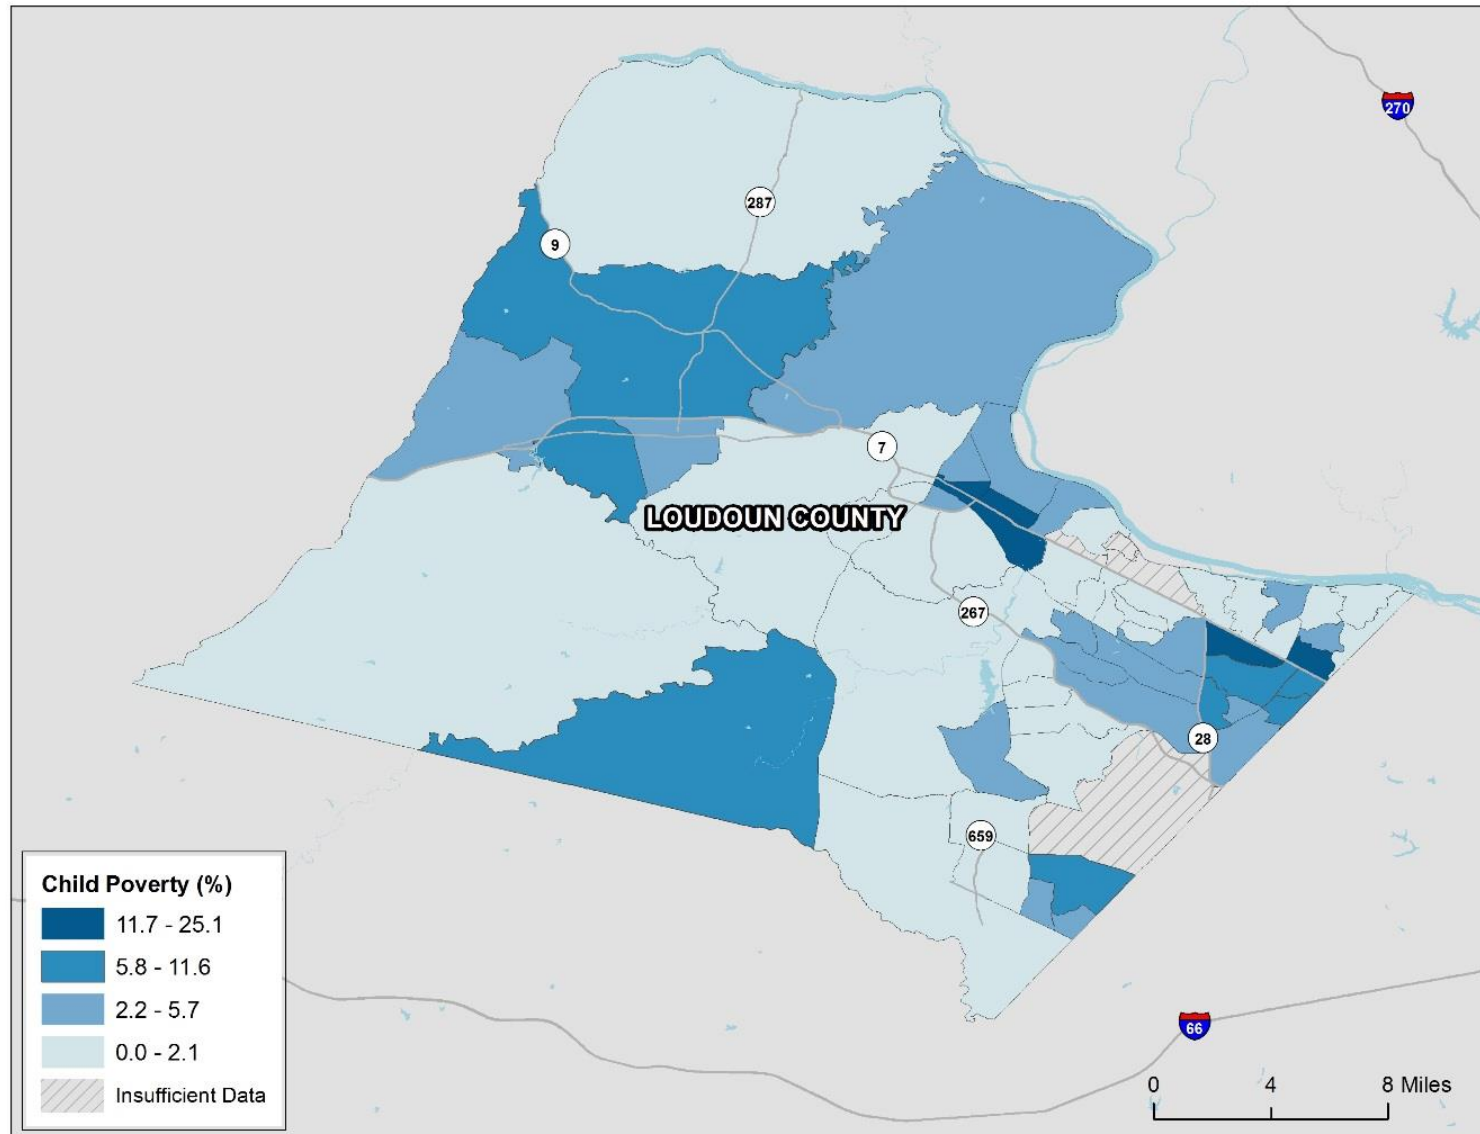

Child Poverty in Loudoun County, VA 2009-2013