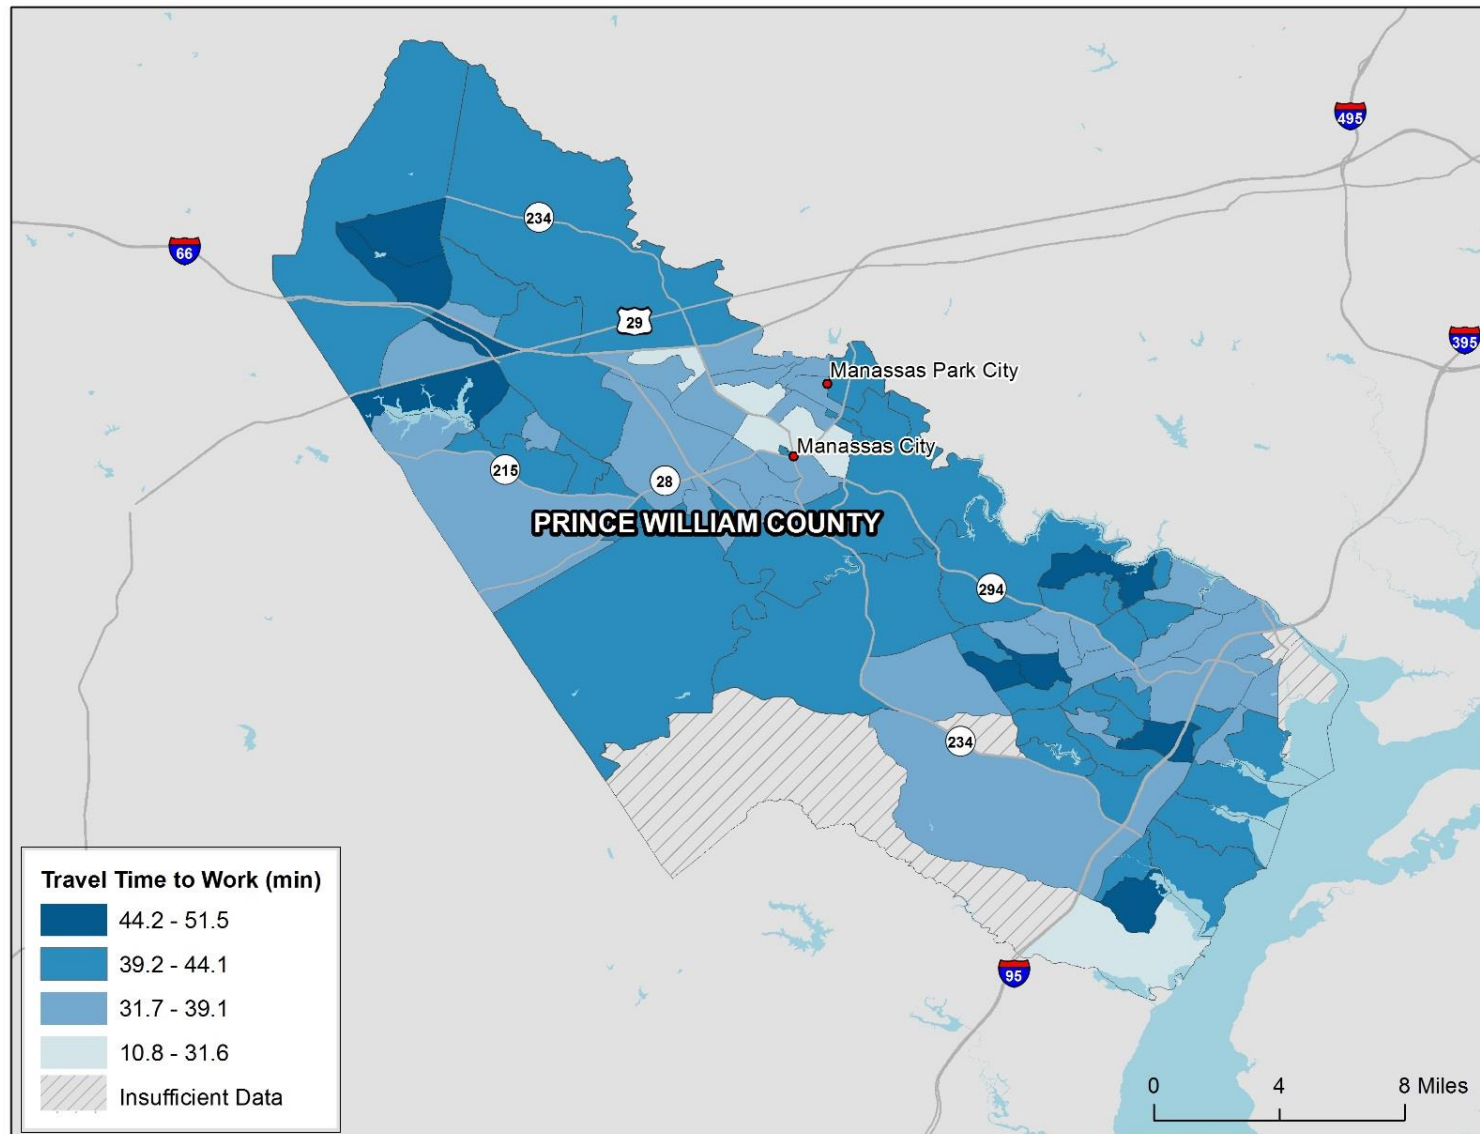

Travel Time to Work in Prince William County, VA (including Manassas City and Manassas Park City), 2009-2013