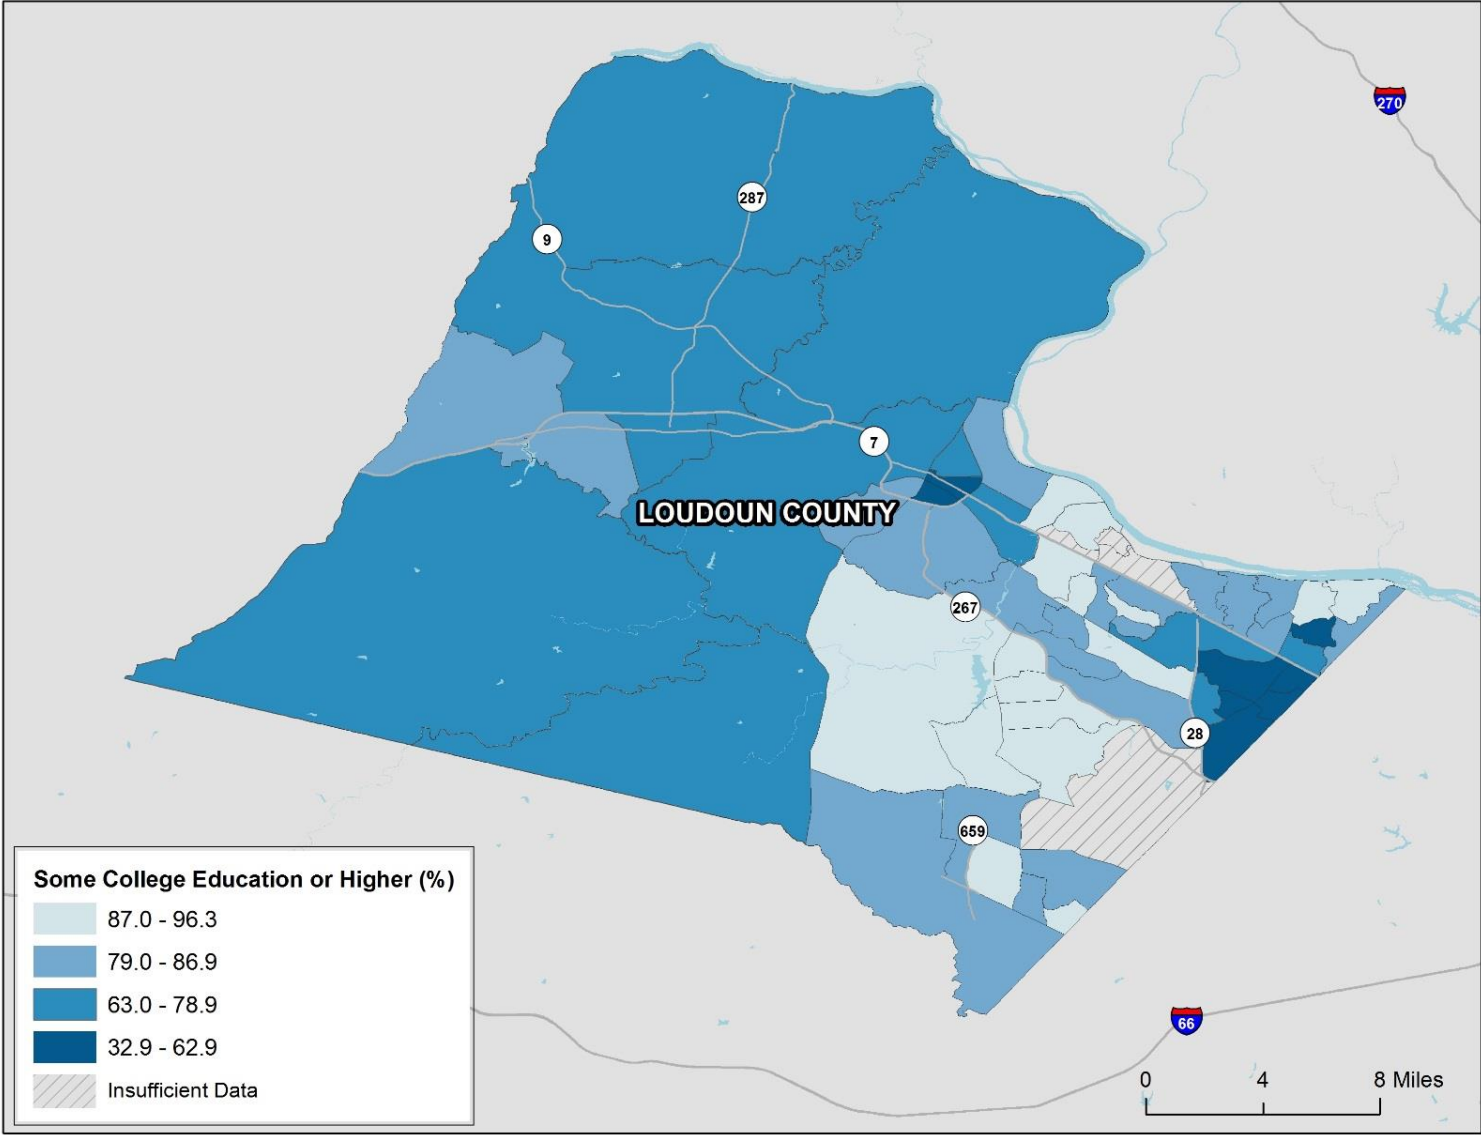

Some College Education or Higher in Loudoun County, VA 2009-2013