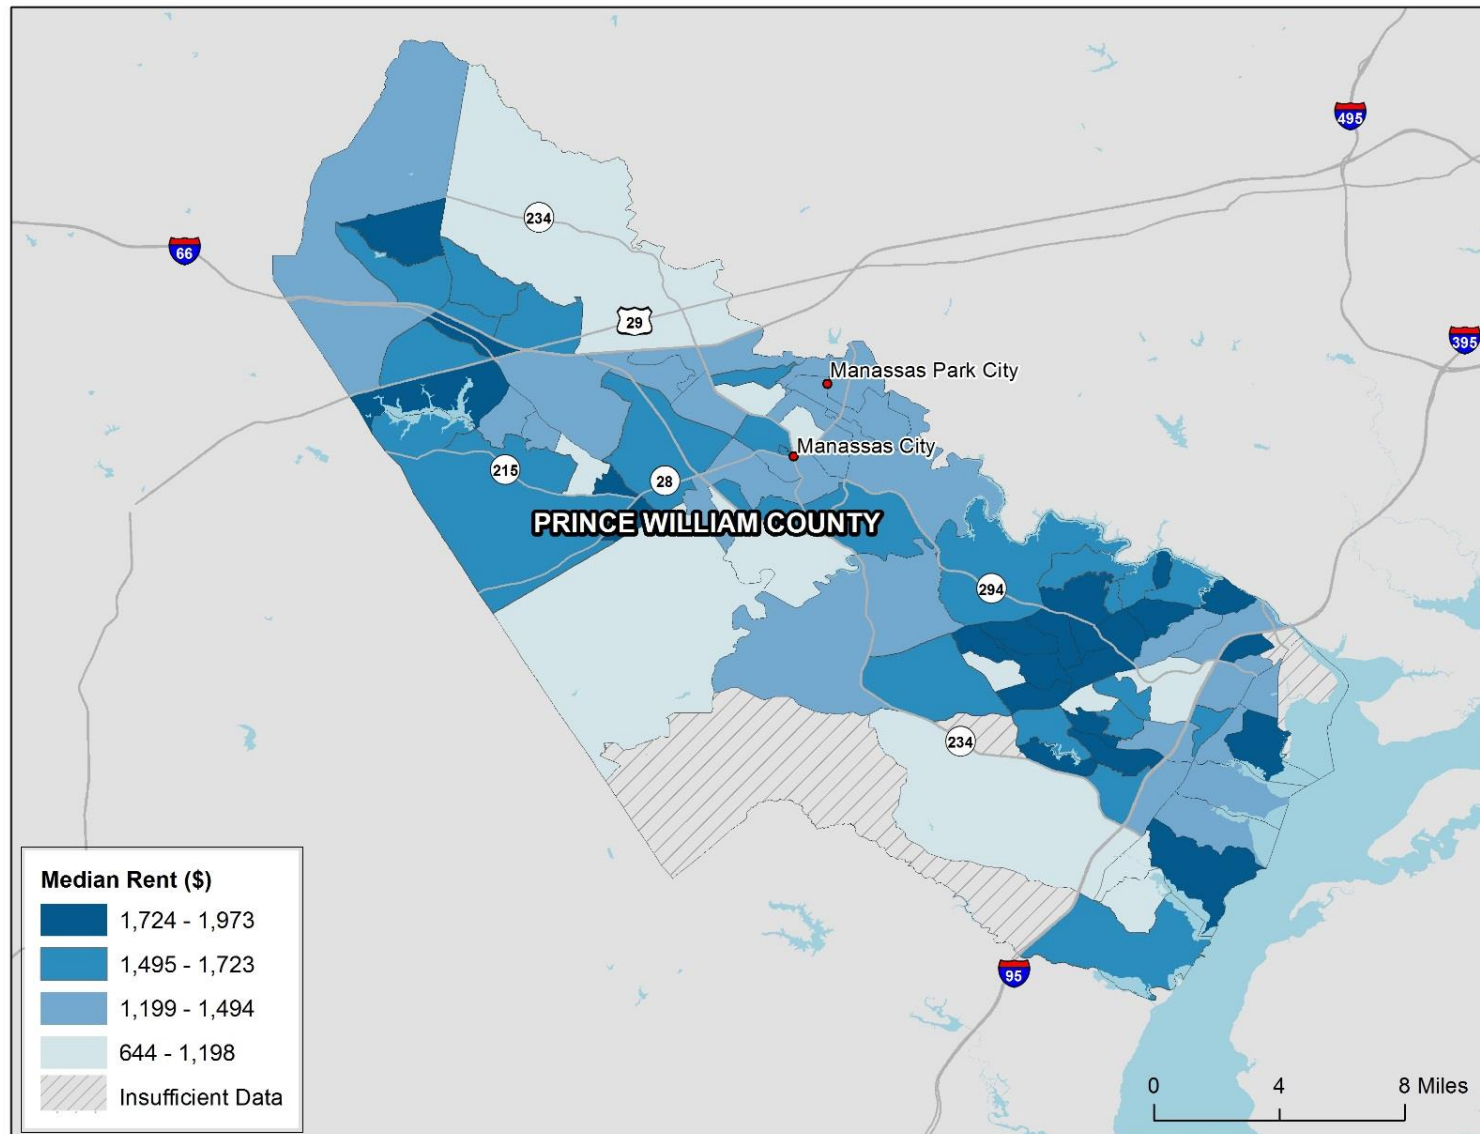

Median Rent in Prince William County, VA (including Manassas City and Manassas Park City), 2009-2013