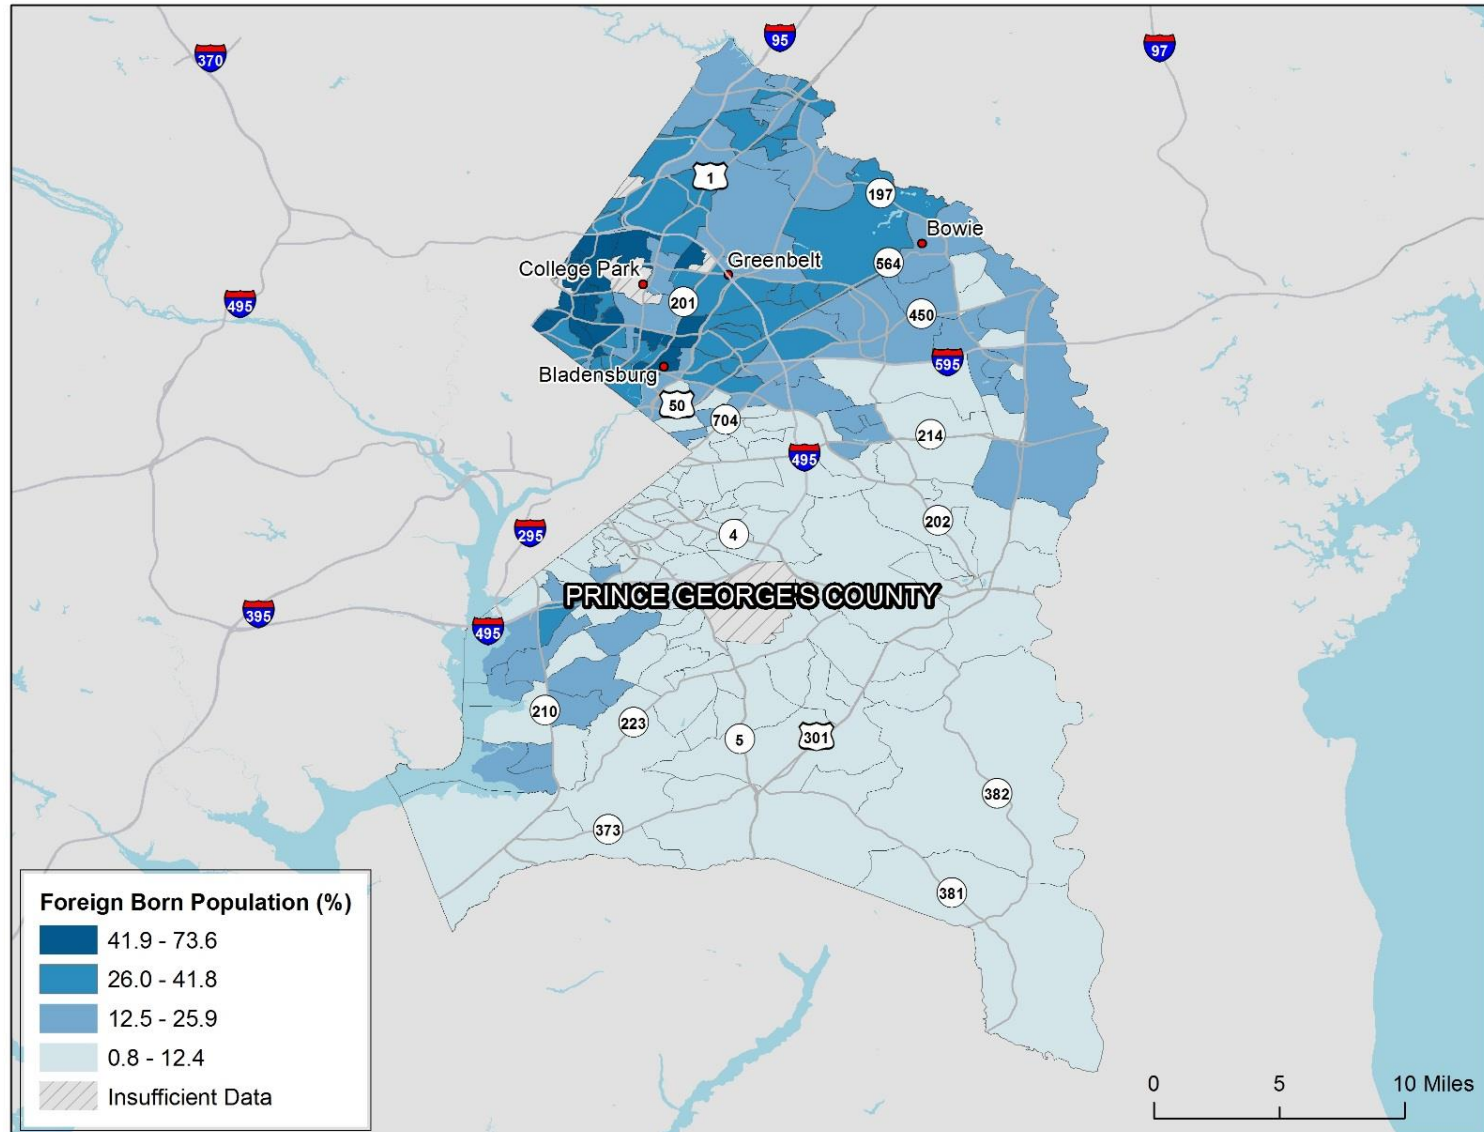

Foreign Born Population in Prince George's County, MD 2010-2014