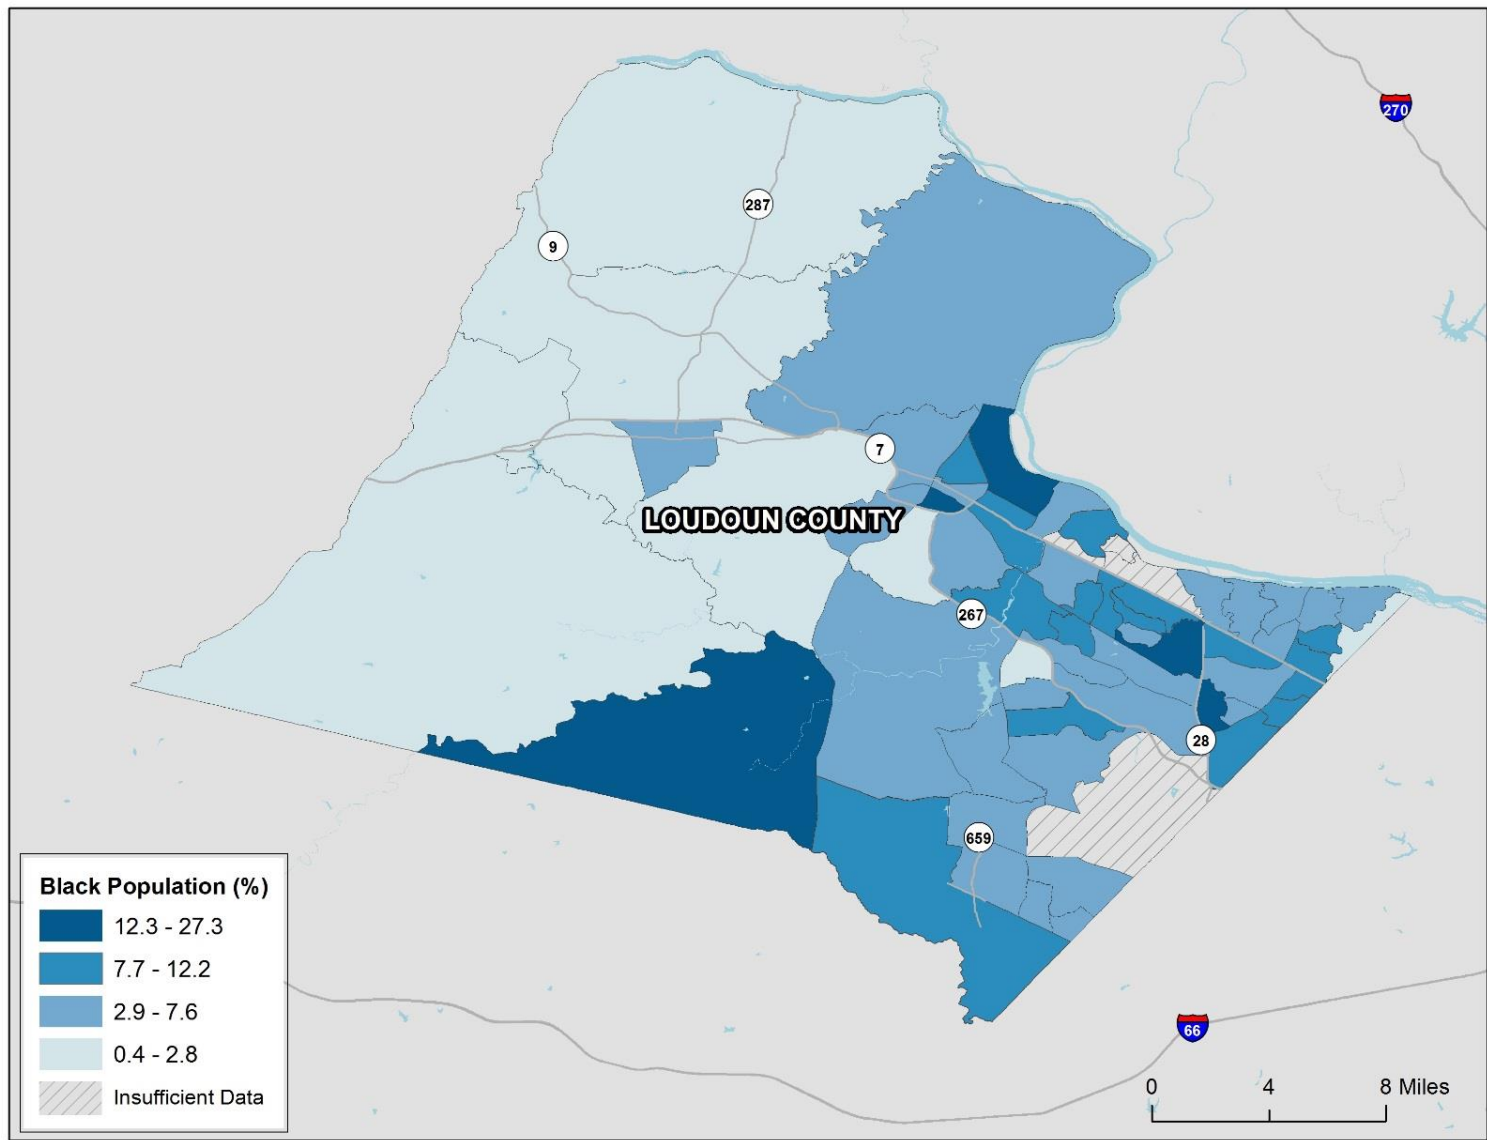

Non-Hispanic Black Population in Loudoun County, VA 2009-2013