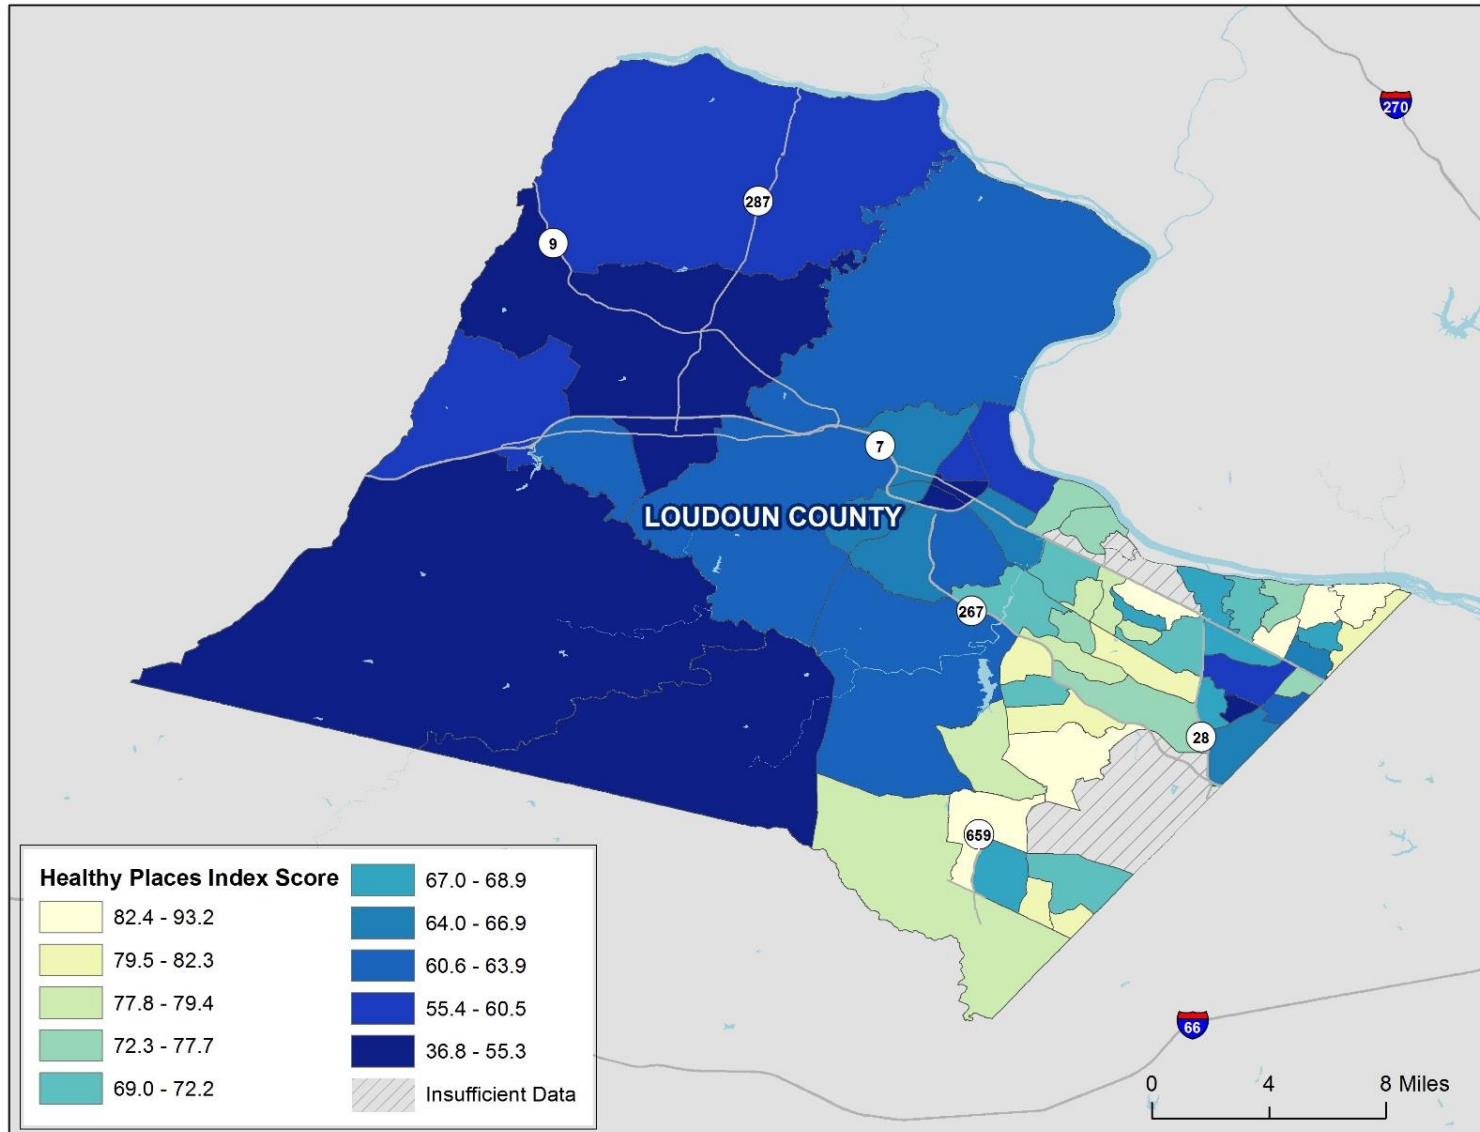

Healthy Places Index Scores in Loudoun County, VA