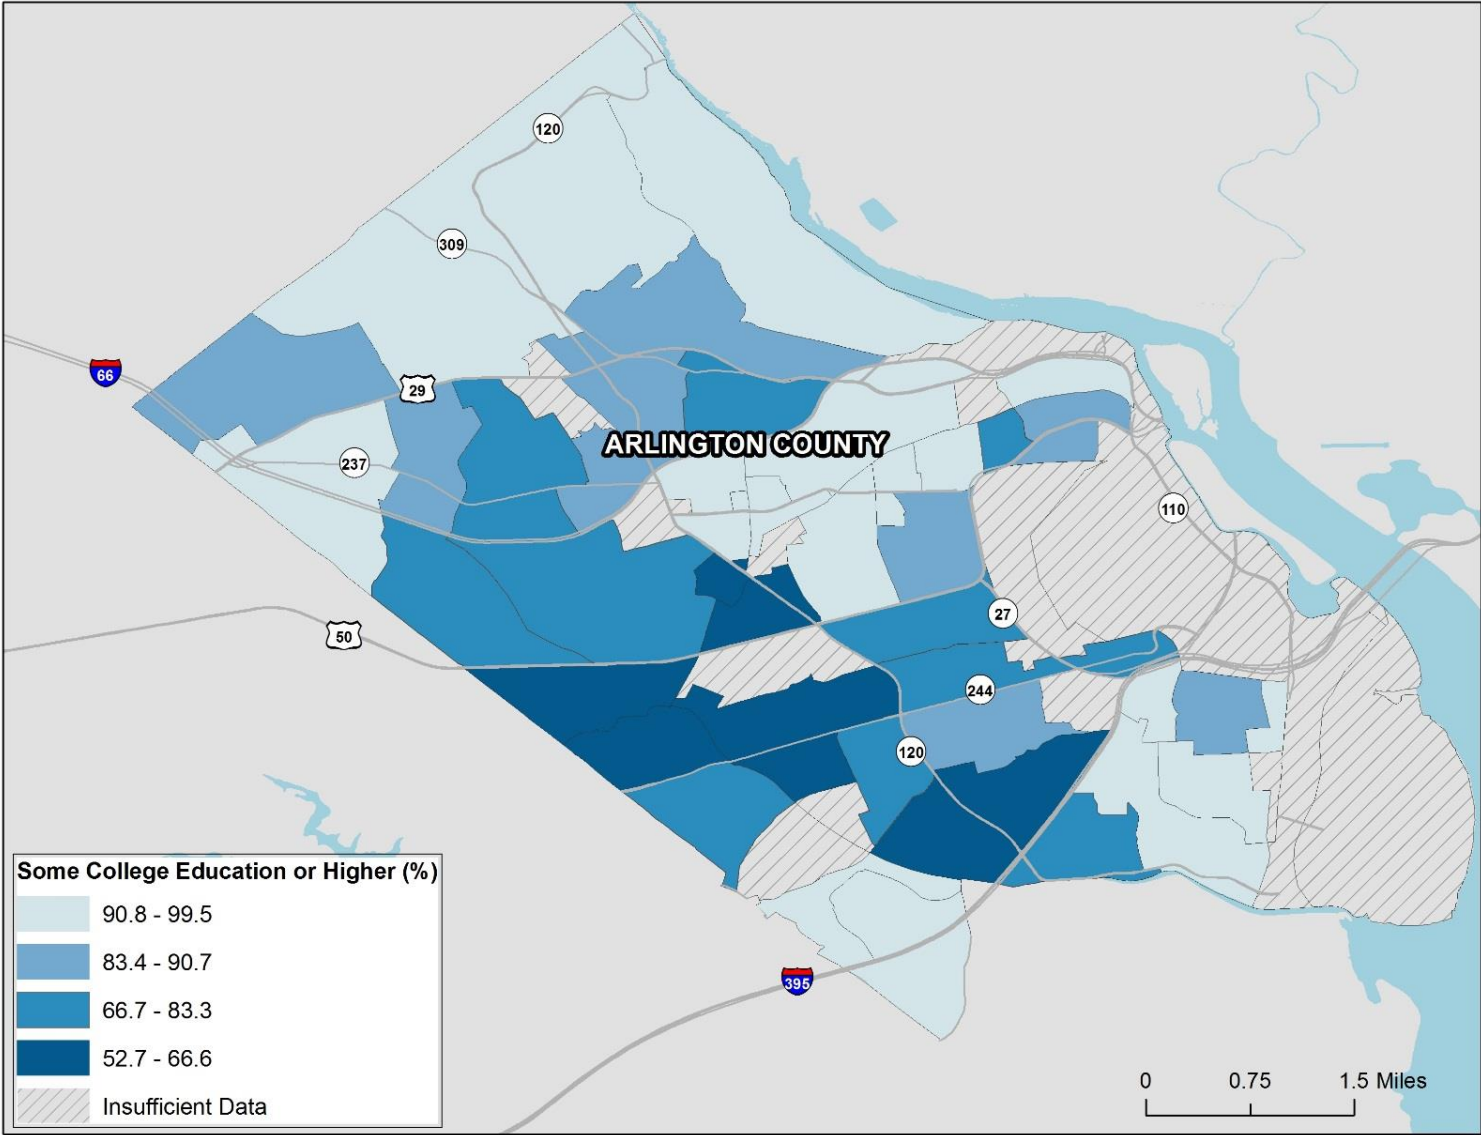

Some College Education or Higher in Arlington County, VA 2009-2013