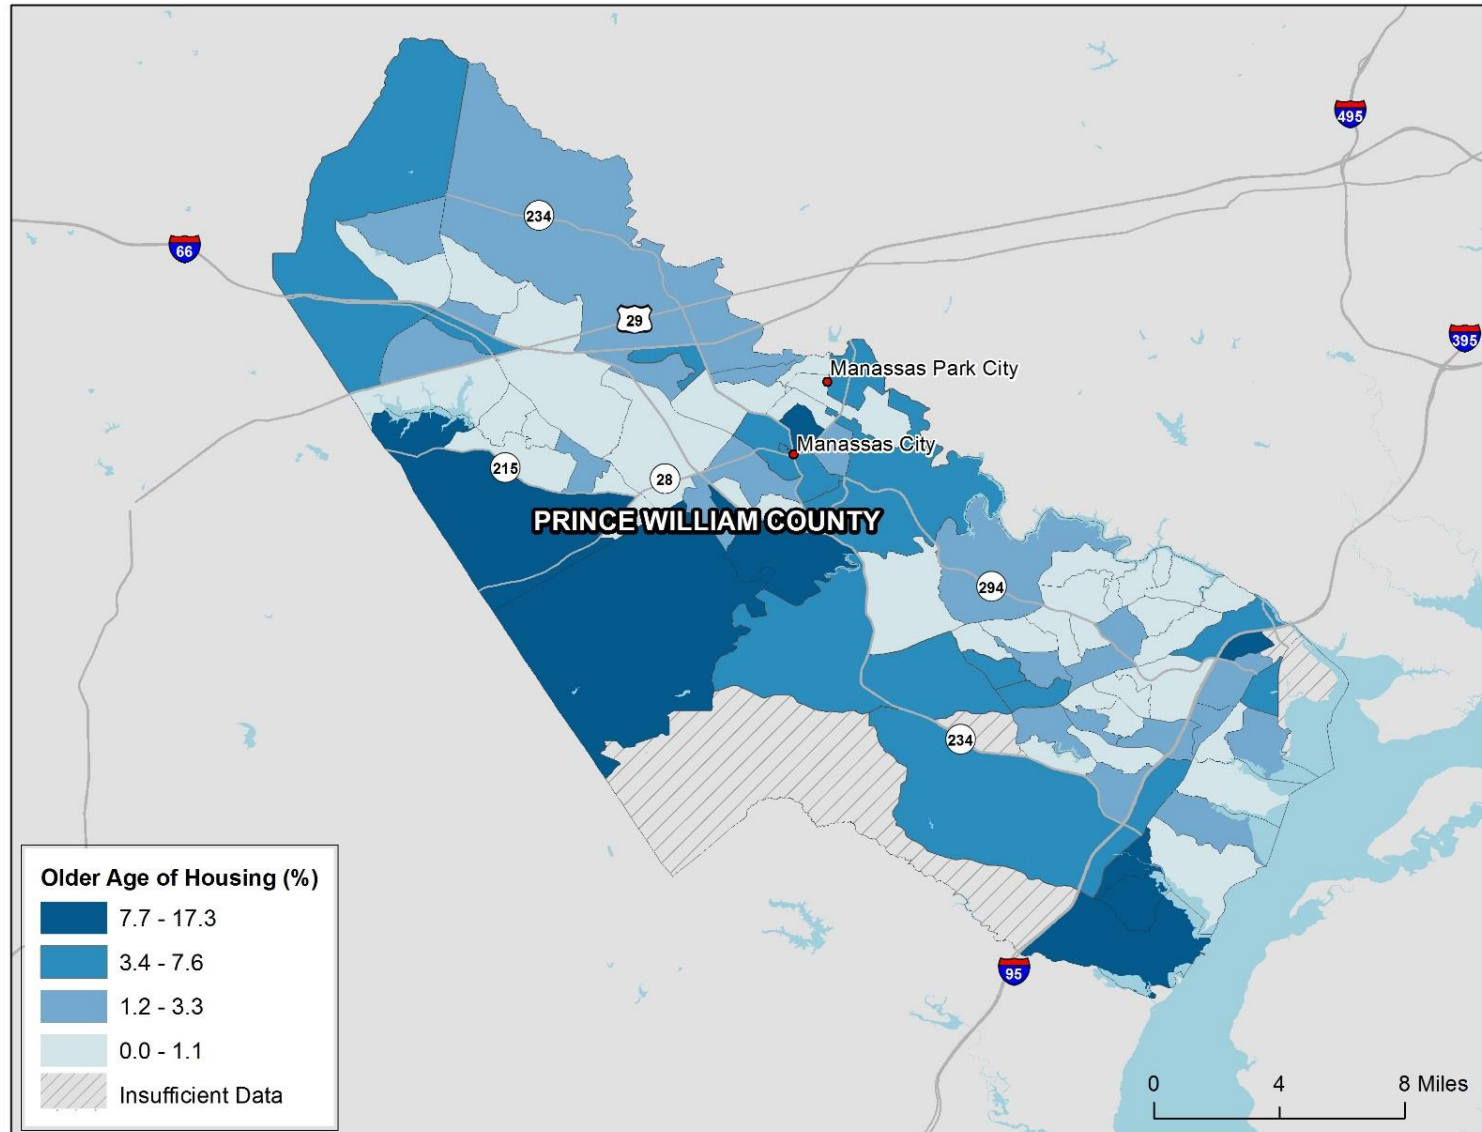

Older Age of Housing in Prince William County, VA (including Manassas City and Manassas Park City), 2009-2013