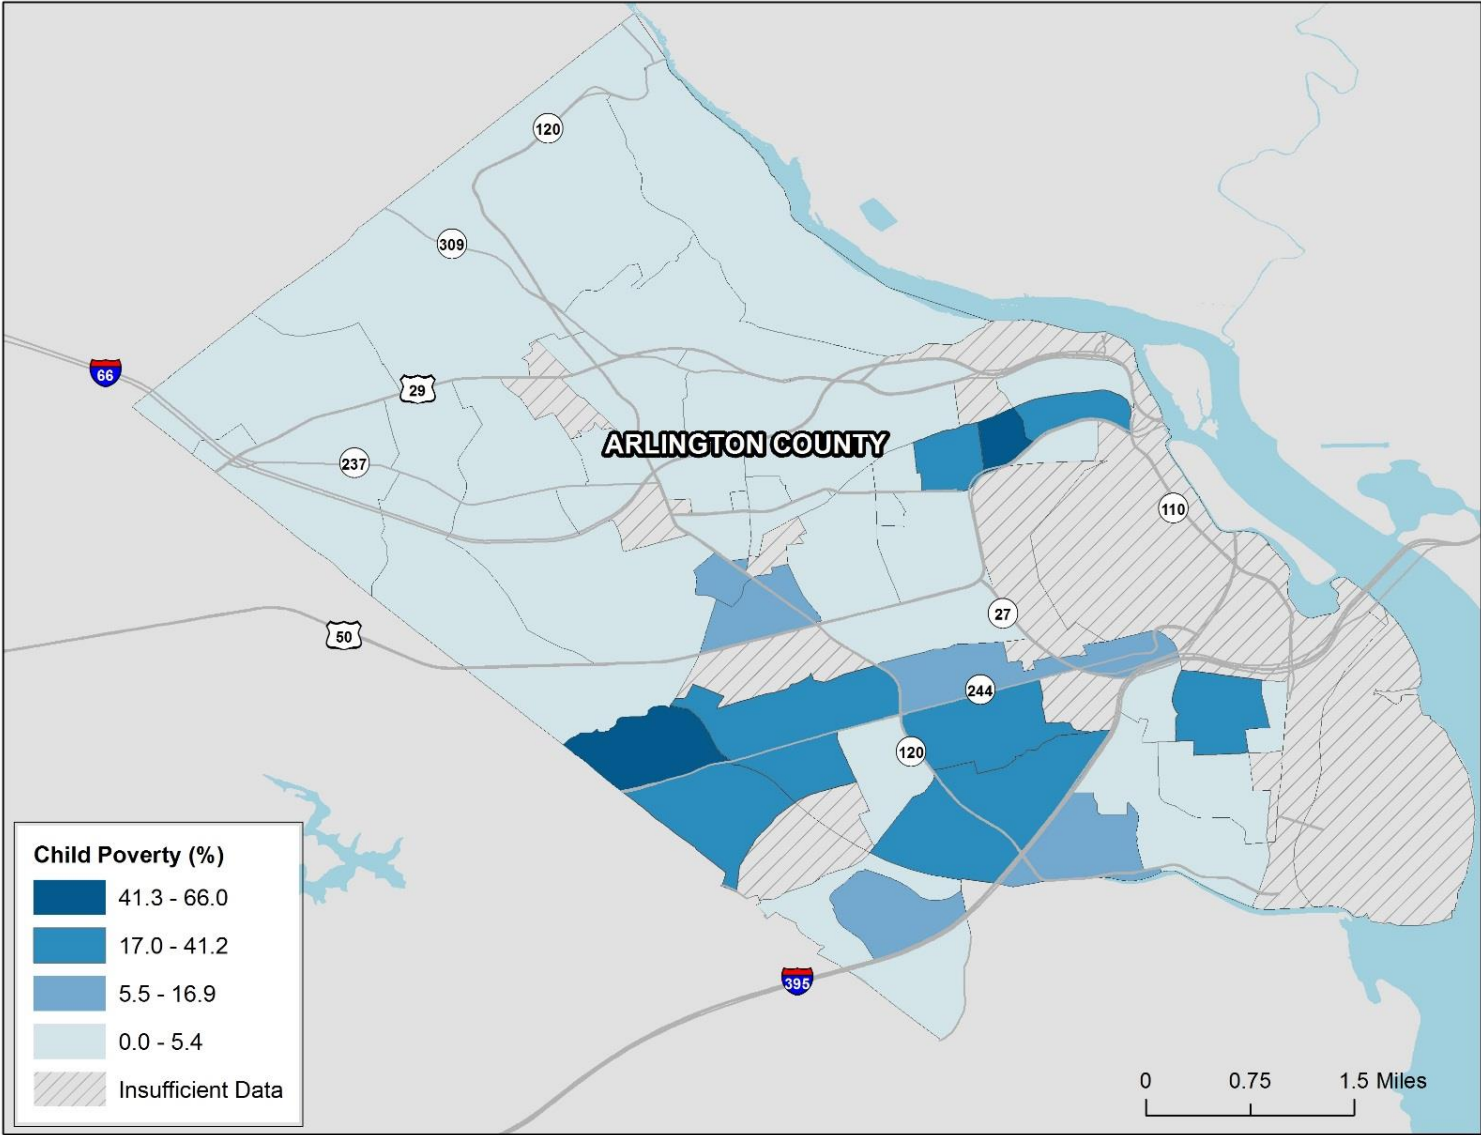

Child Poverty in Arlington County, VA 2009-2013