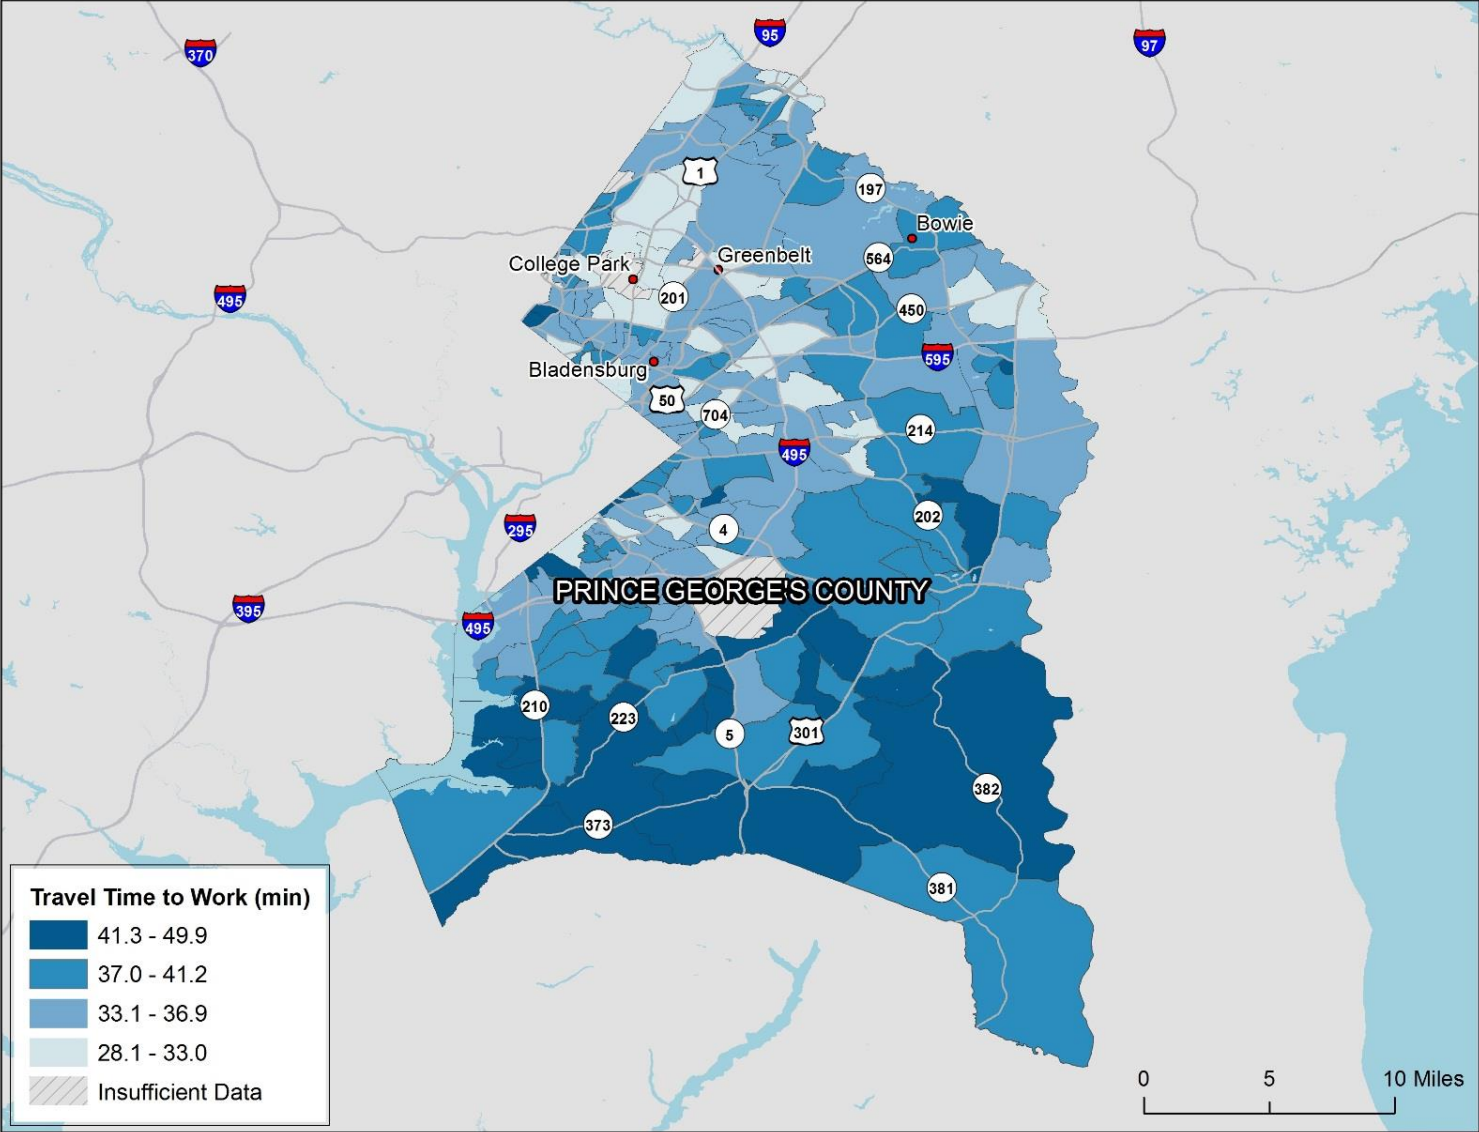

Travel Time to Work in Prince George's County, MD 2010-2014