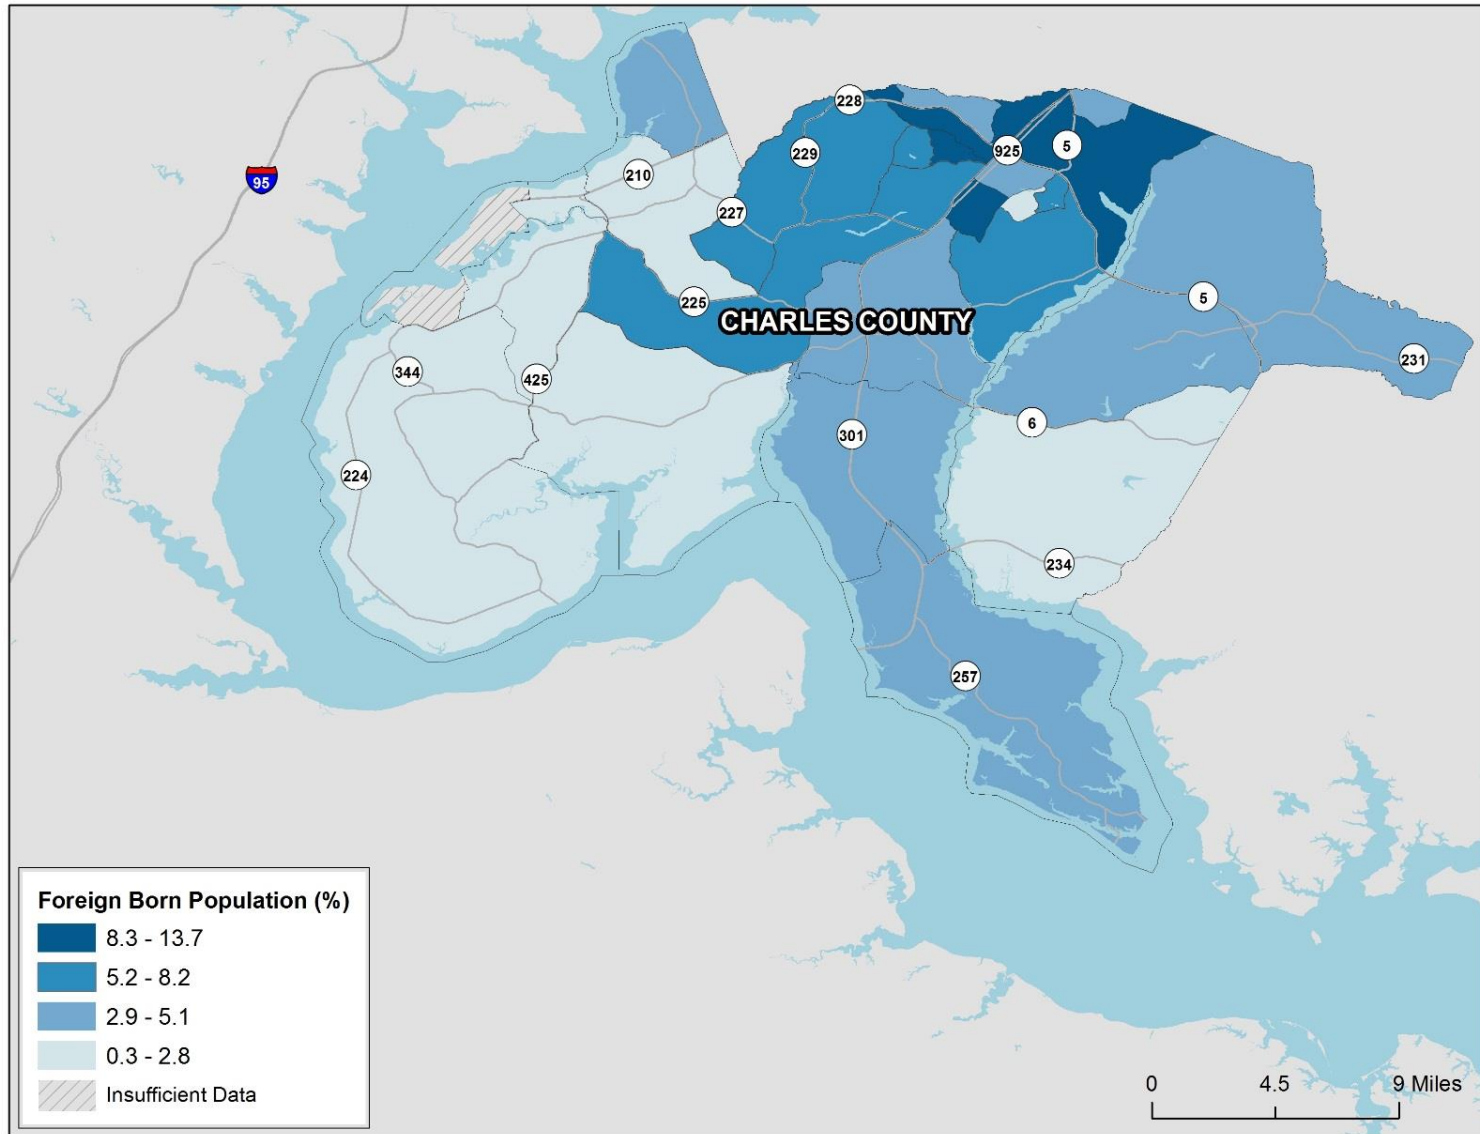

Foreign Born Population in Charles County, MD 2010-2014