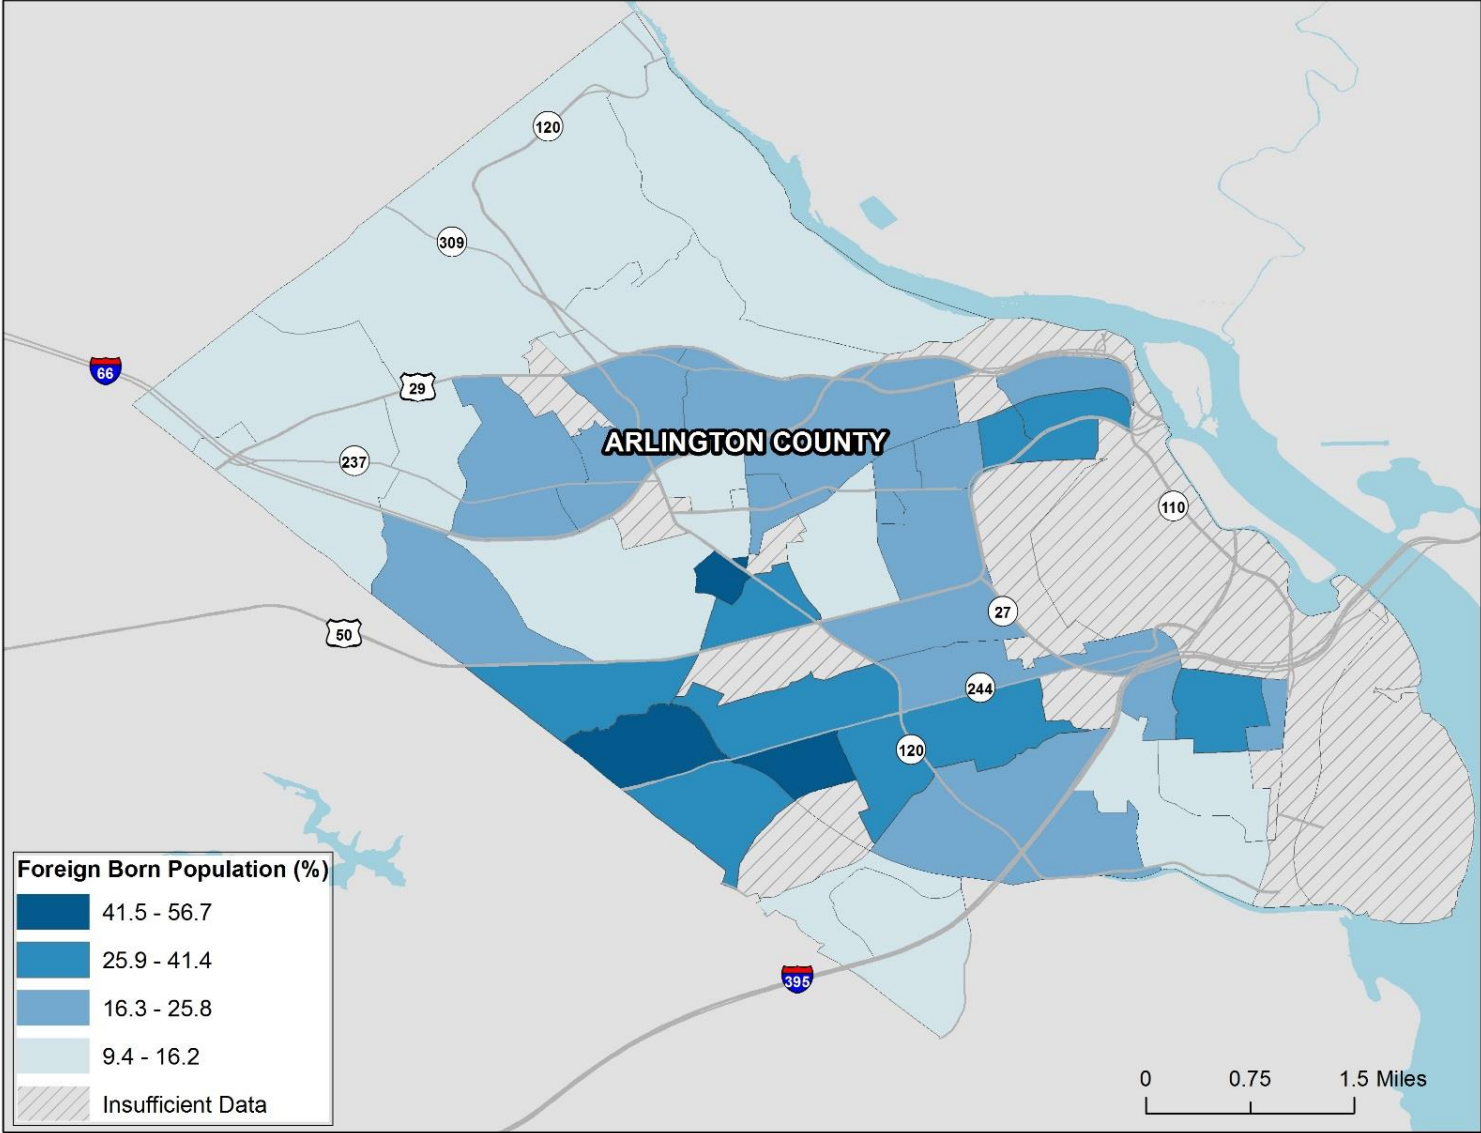

Foreign Born Population in Arlington County, VA 2009-2013