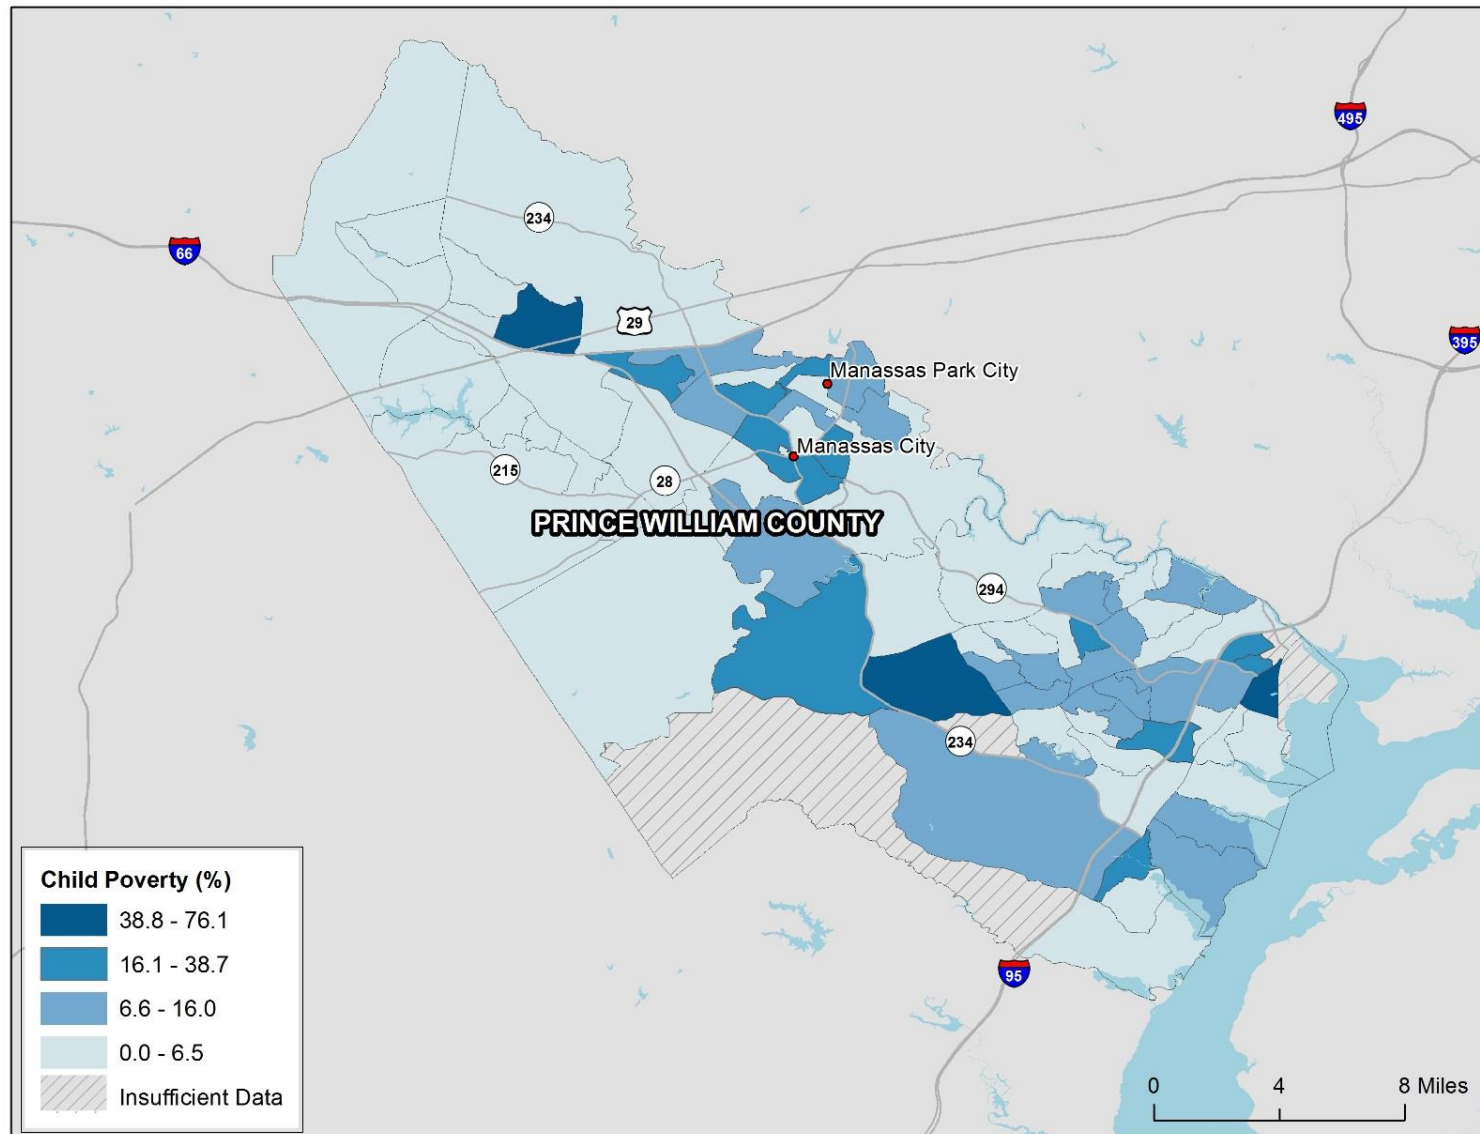

Child Poverty in Prince William County, VA (including Manassas City and Manassas Park City), 2009-2013