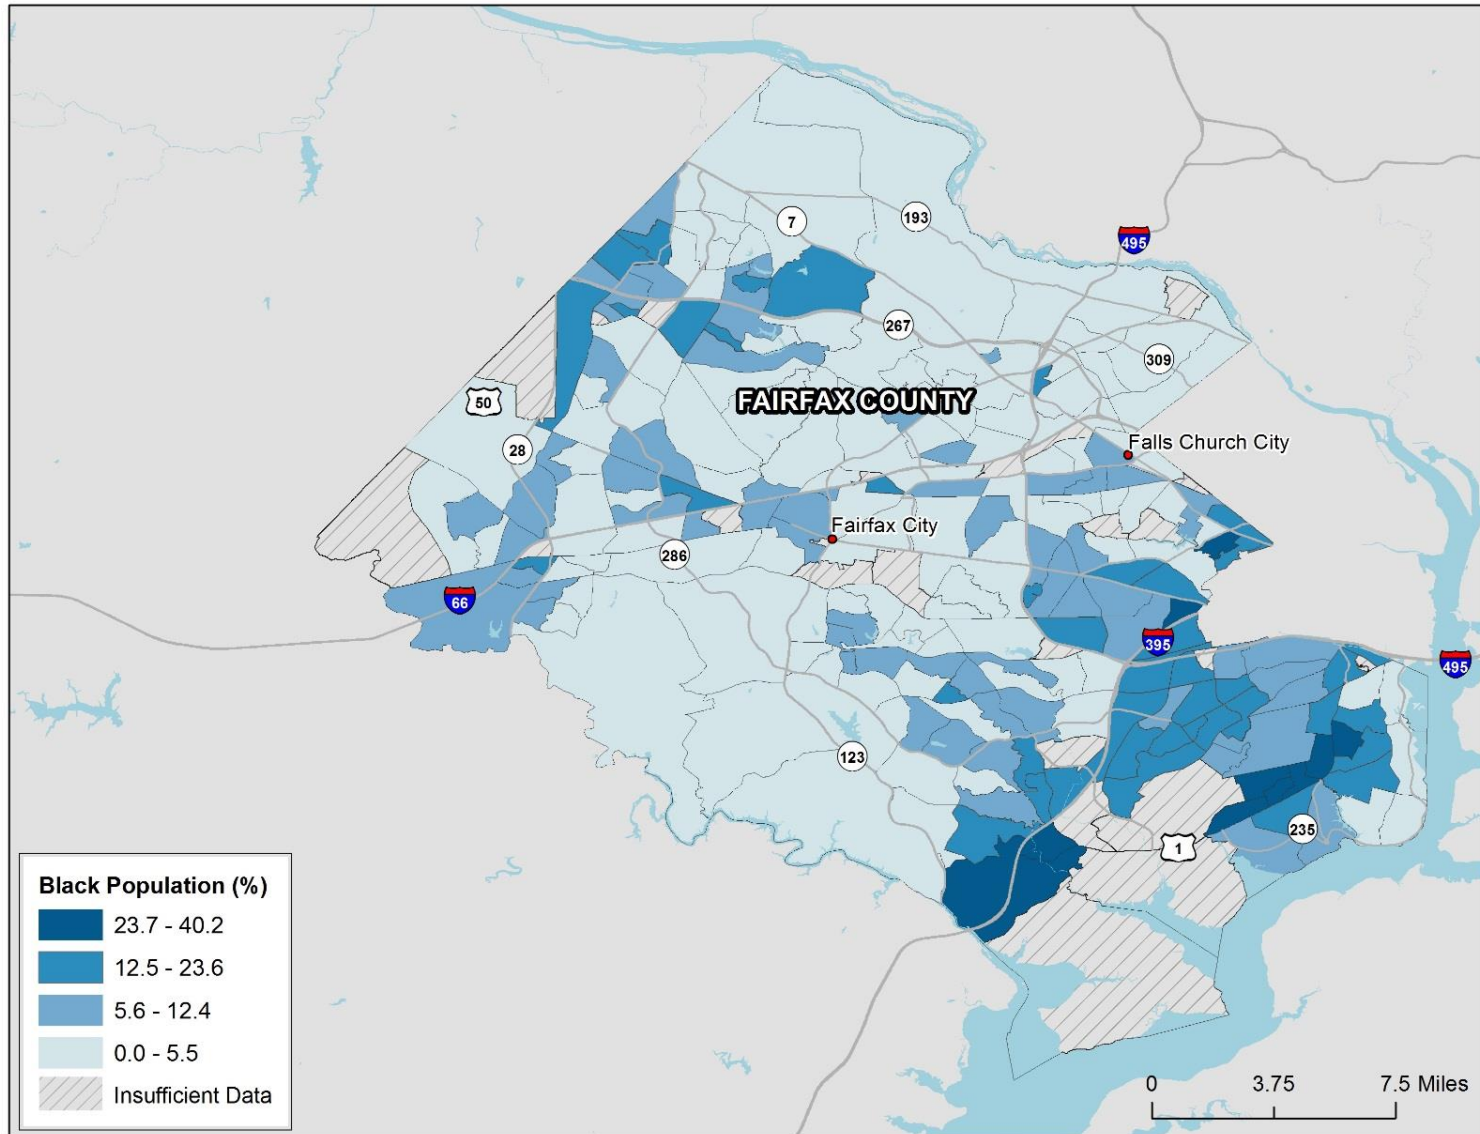

Non-Hispanic Black Population in Fairfax County, VA (including Fairfax City and Falls Church City), 2009-2013