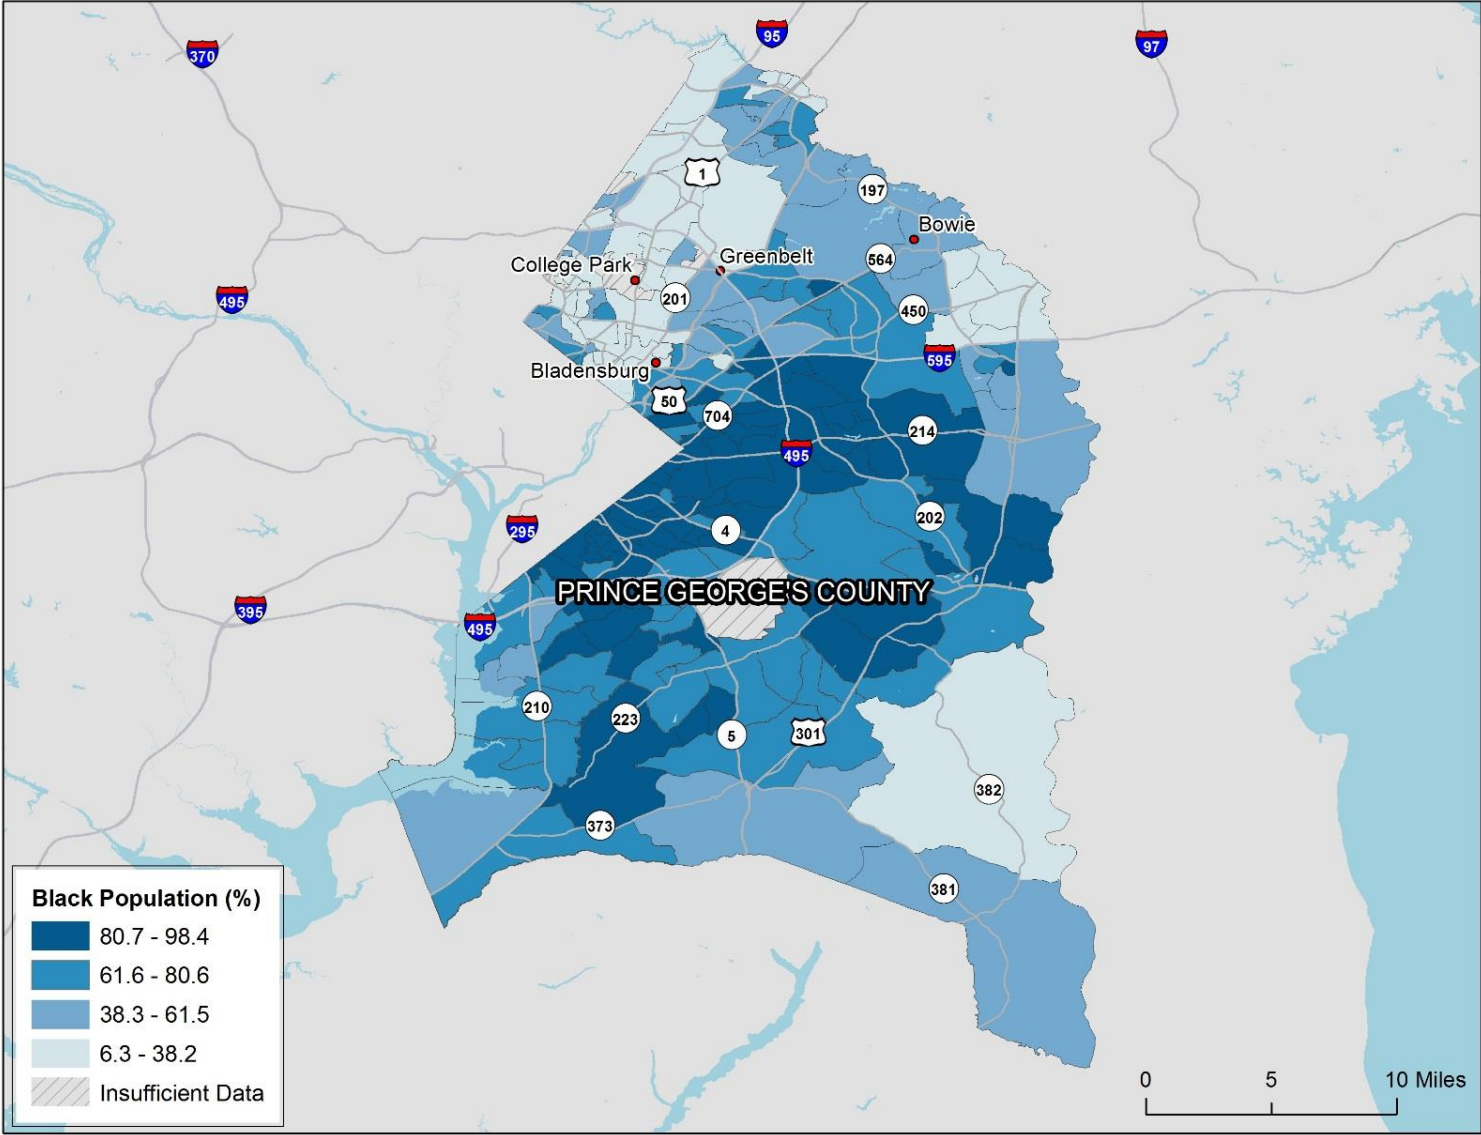

Non-Hispanic Black Population in Prince George's County, MD 2010-2014