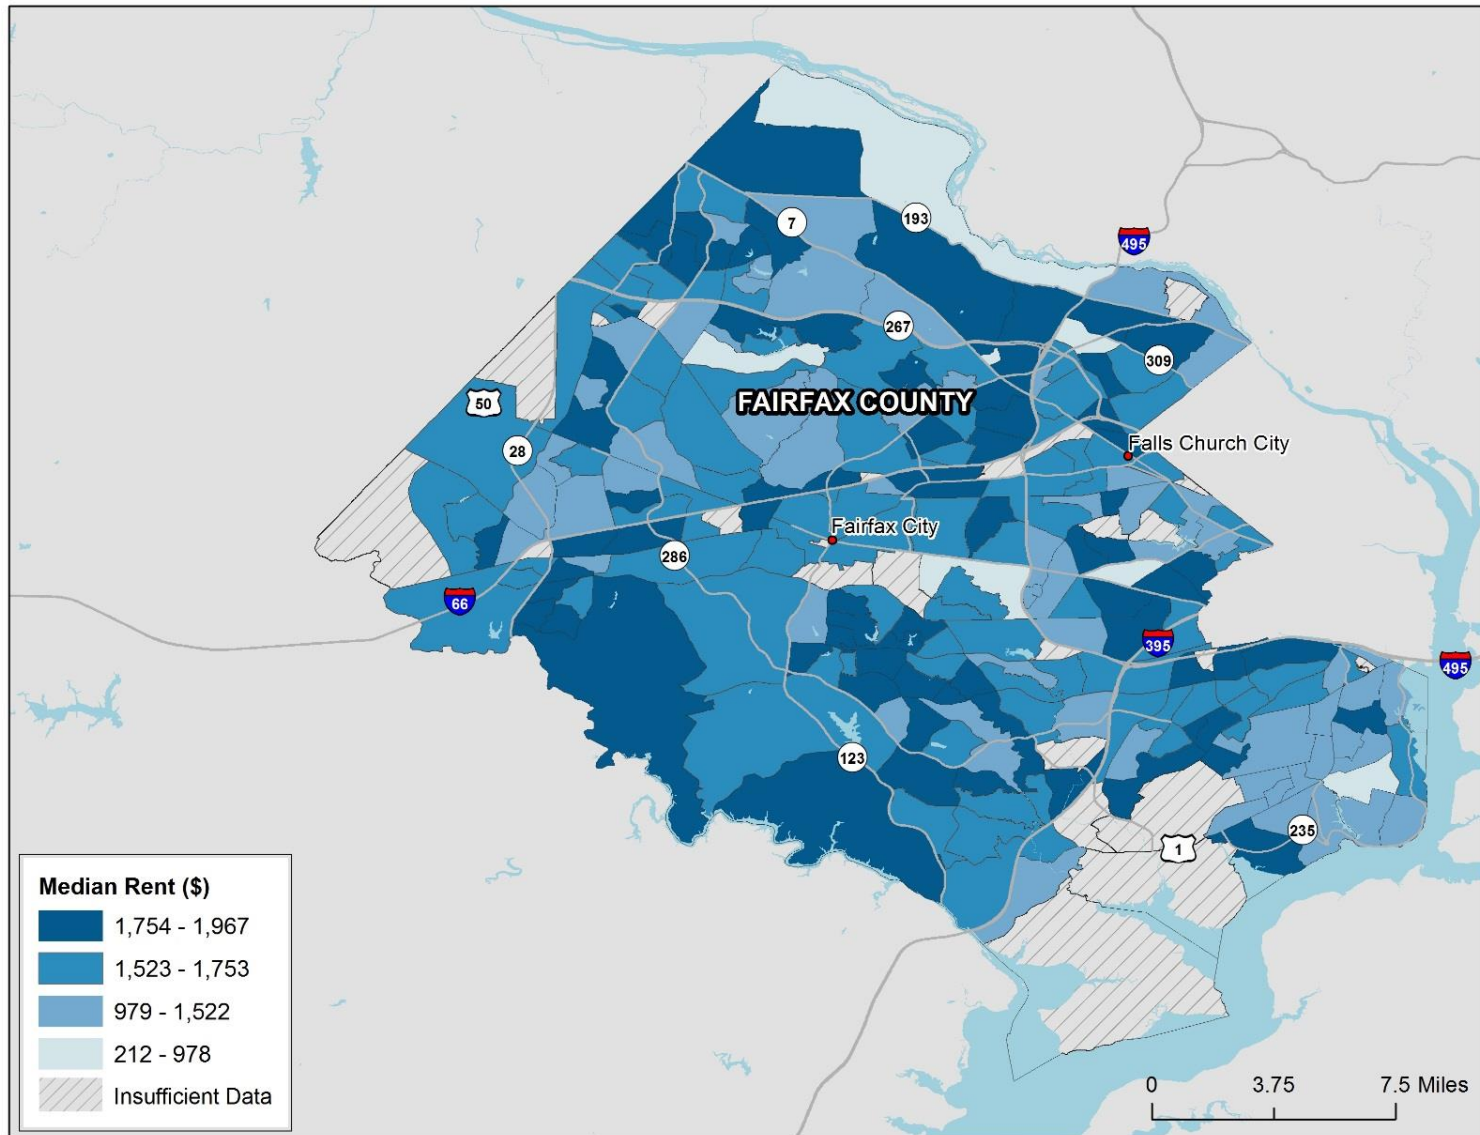

Median Rent in Fairfax County, VA (including Fairfax City and Falls Church City), 2009-2013