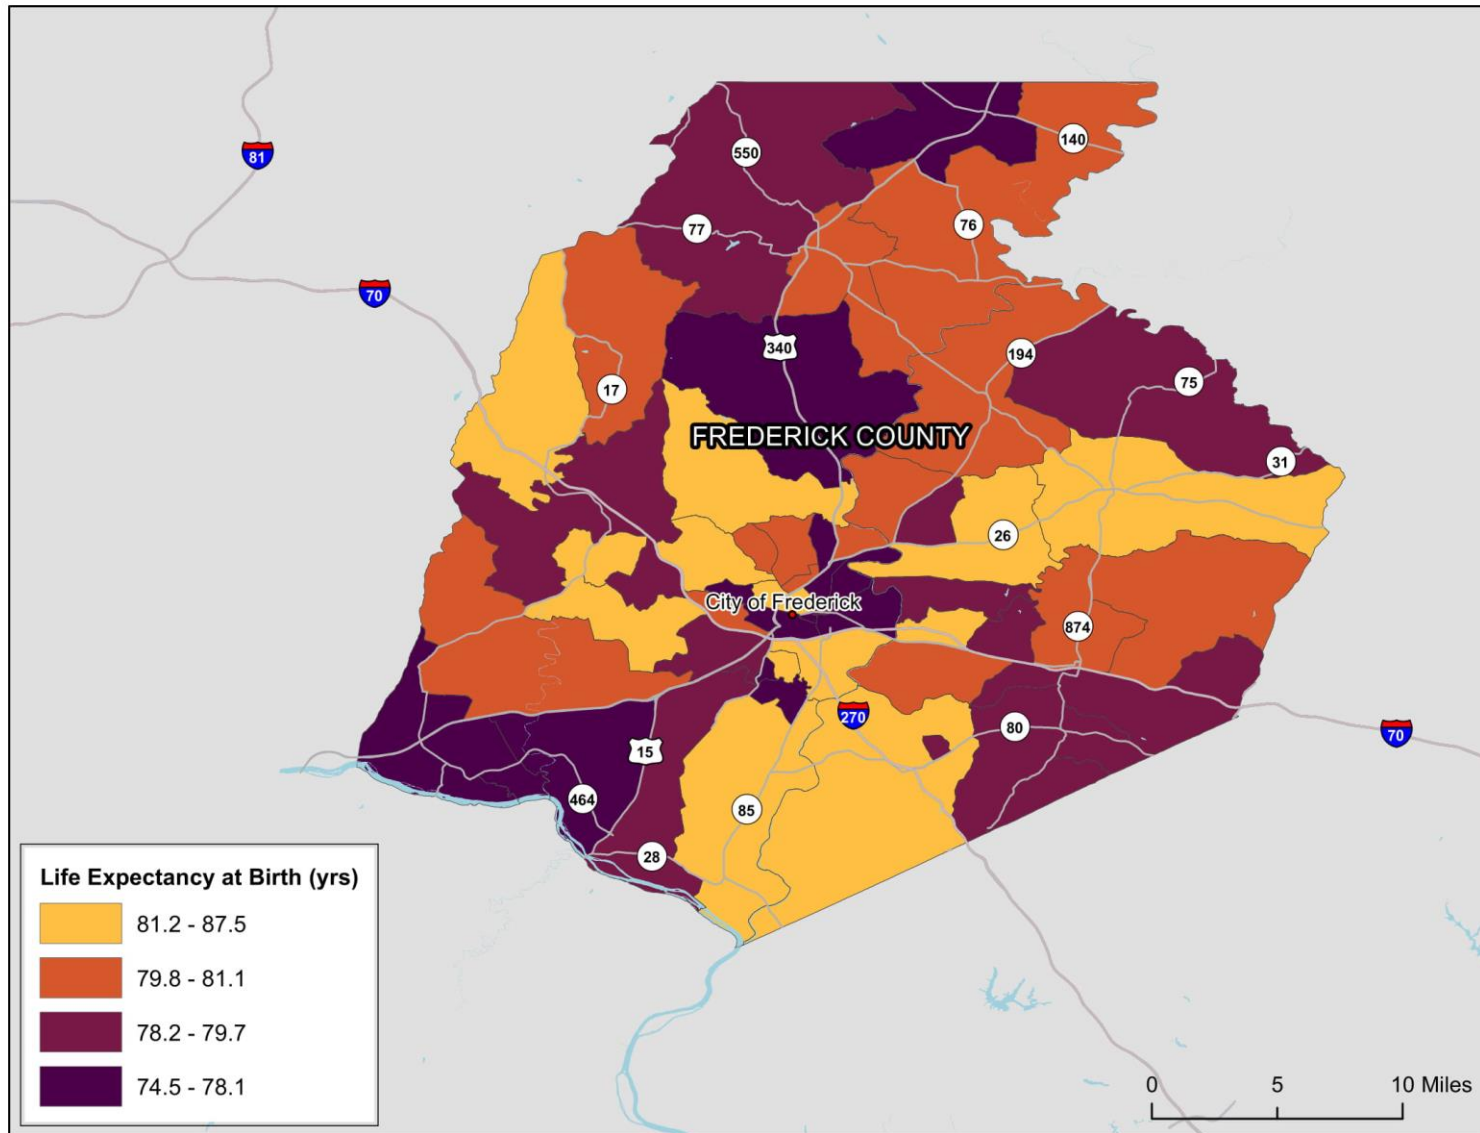

Life Expectancy at Birth in Frederick County, MD 2005-2014