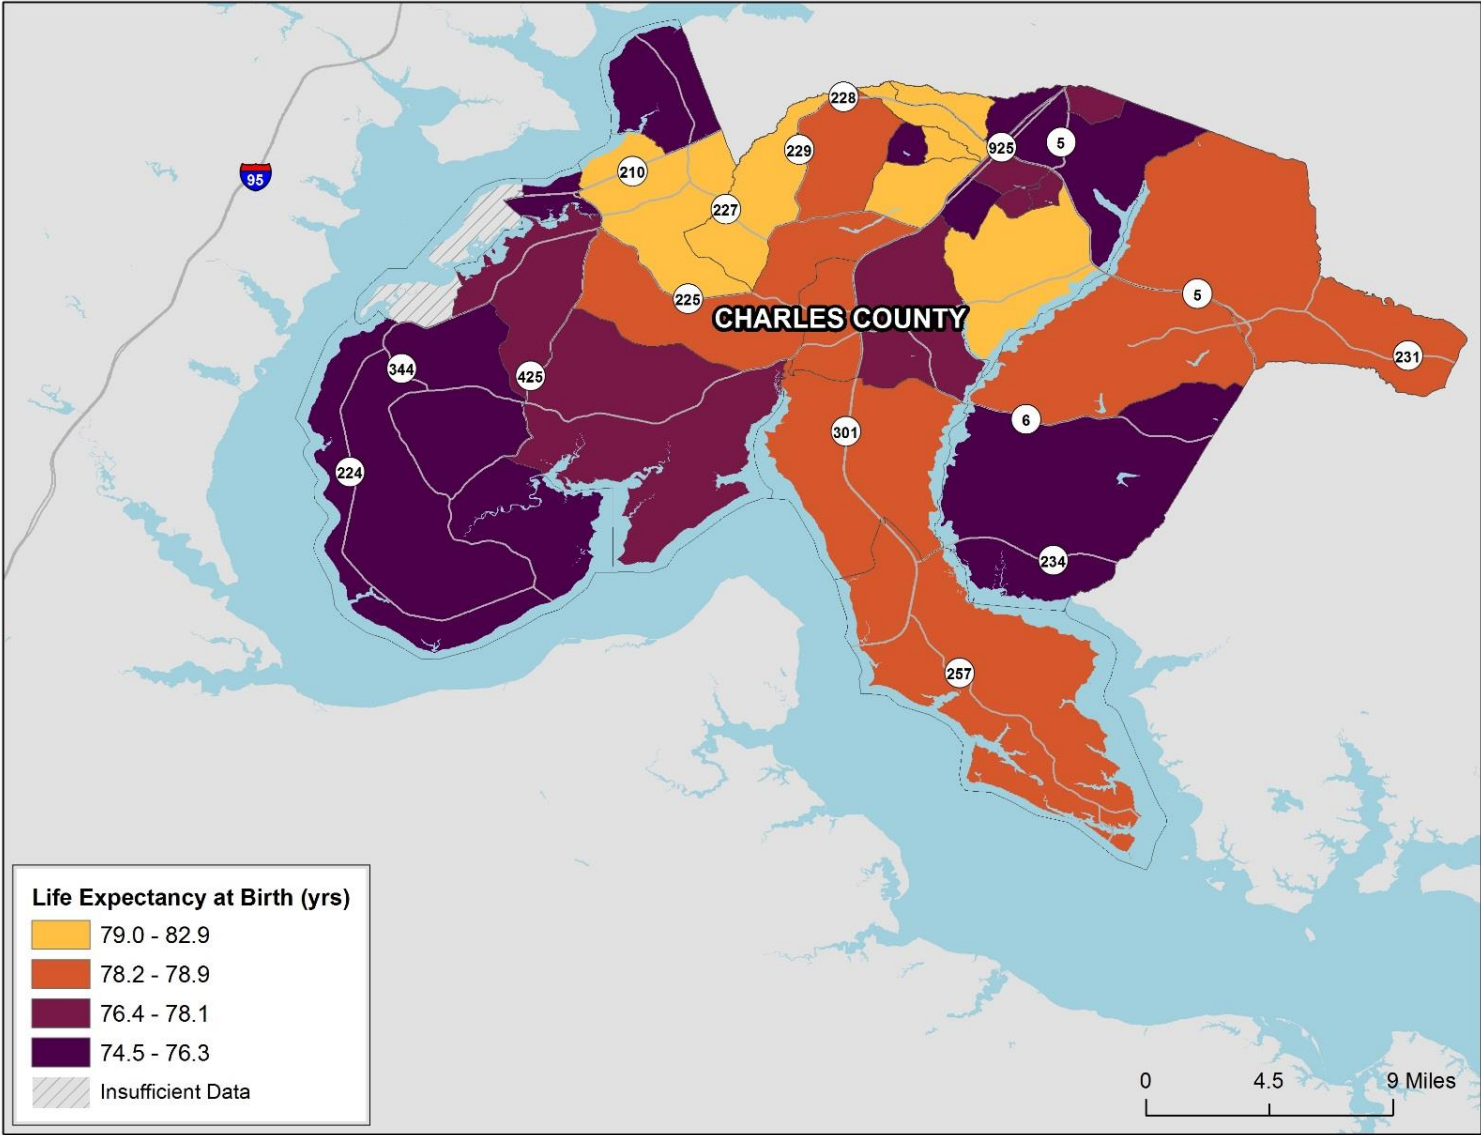

Life Expectancy at Birth in Charles County, MD 2005-2014