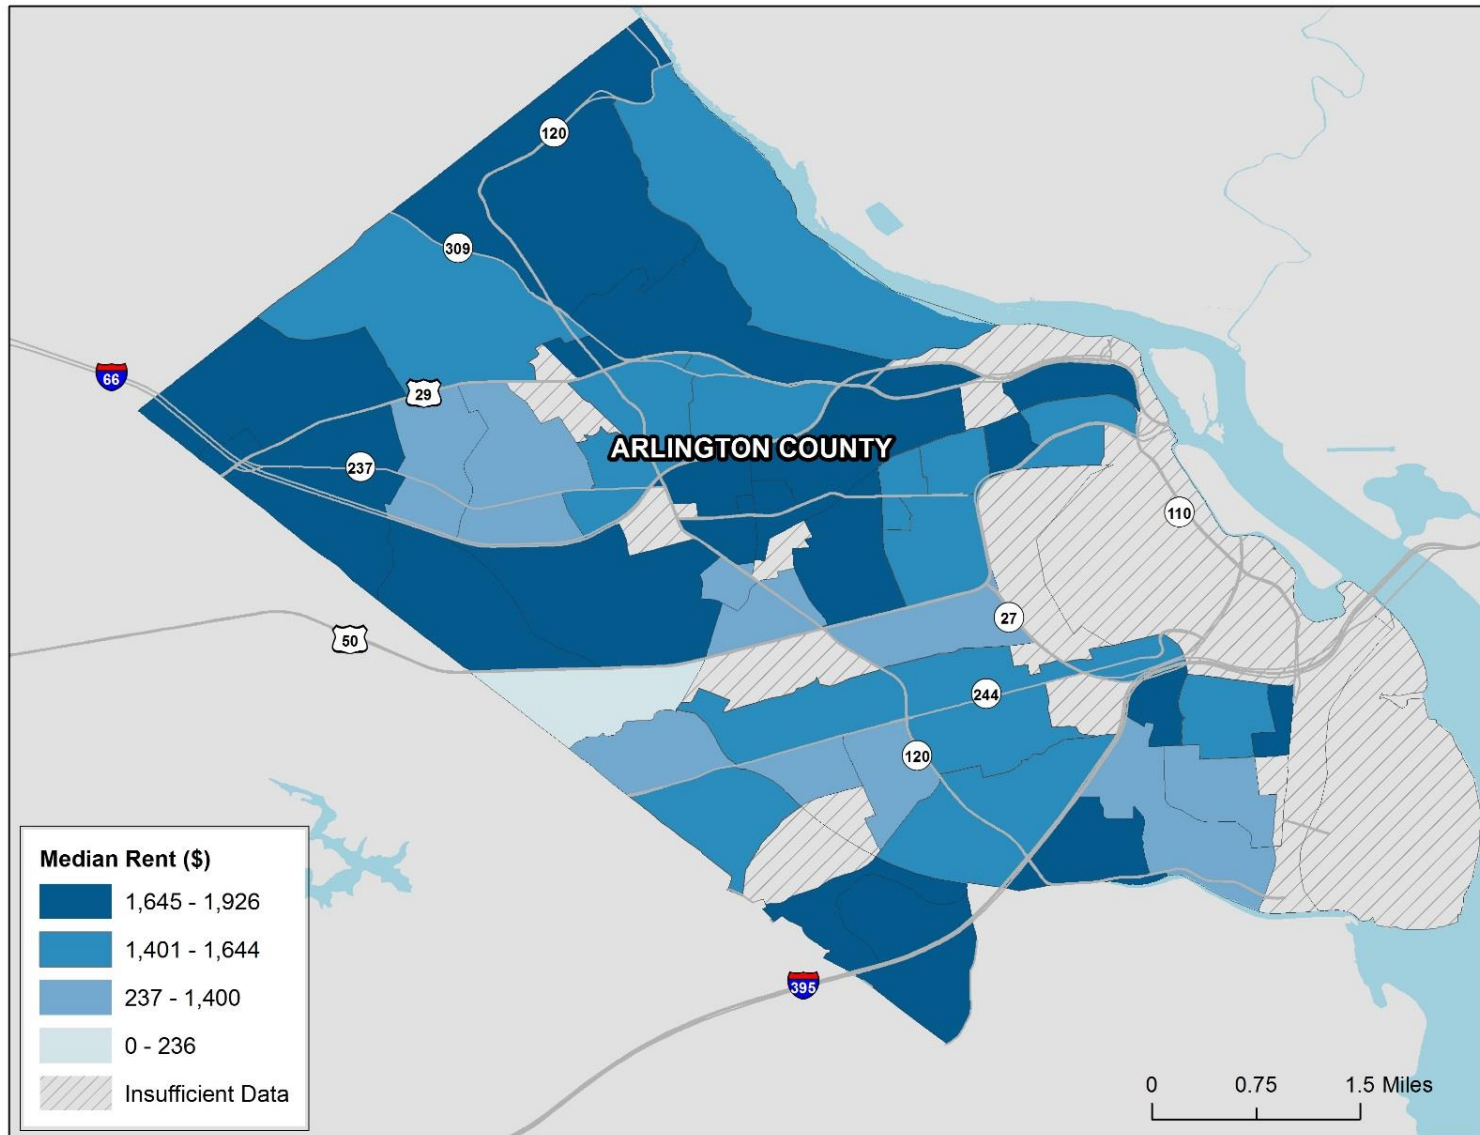

Median Rent in Arlington County, VA 2009-2013