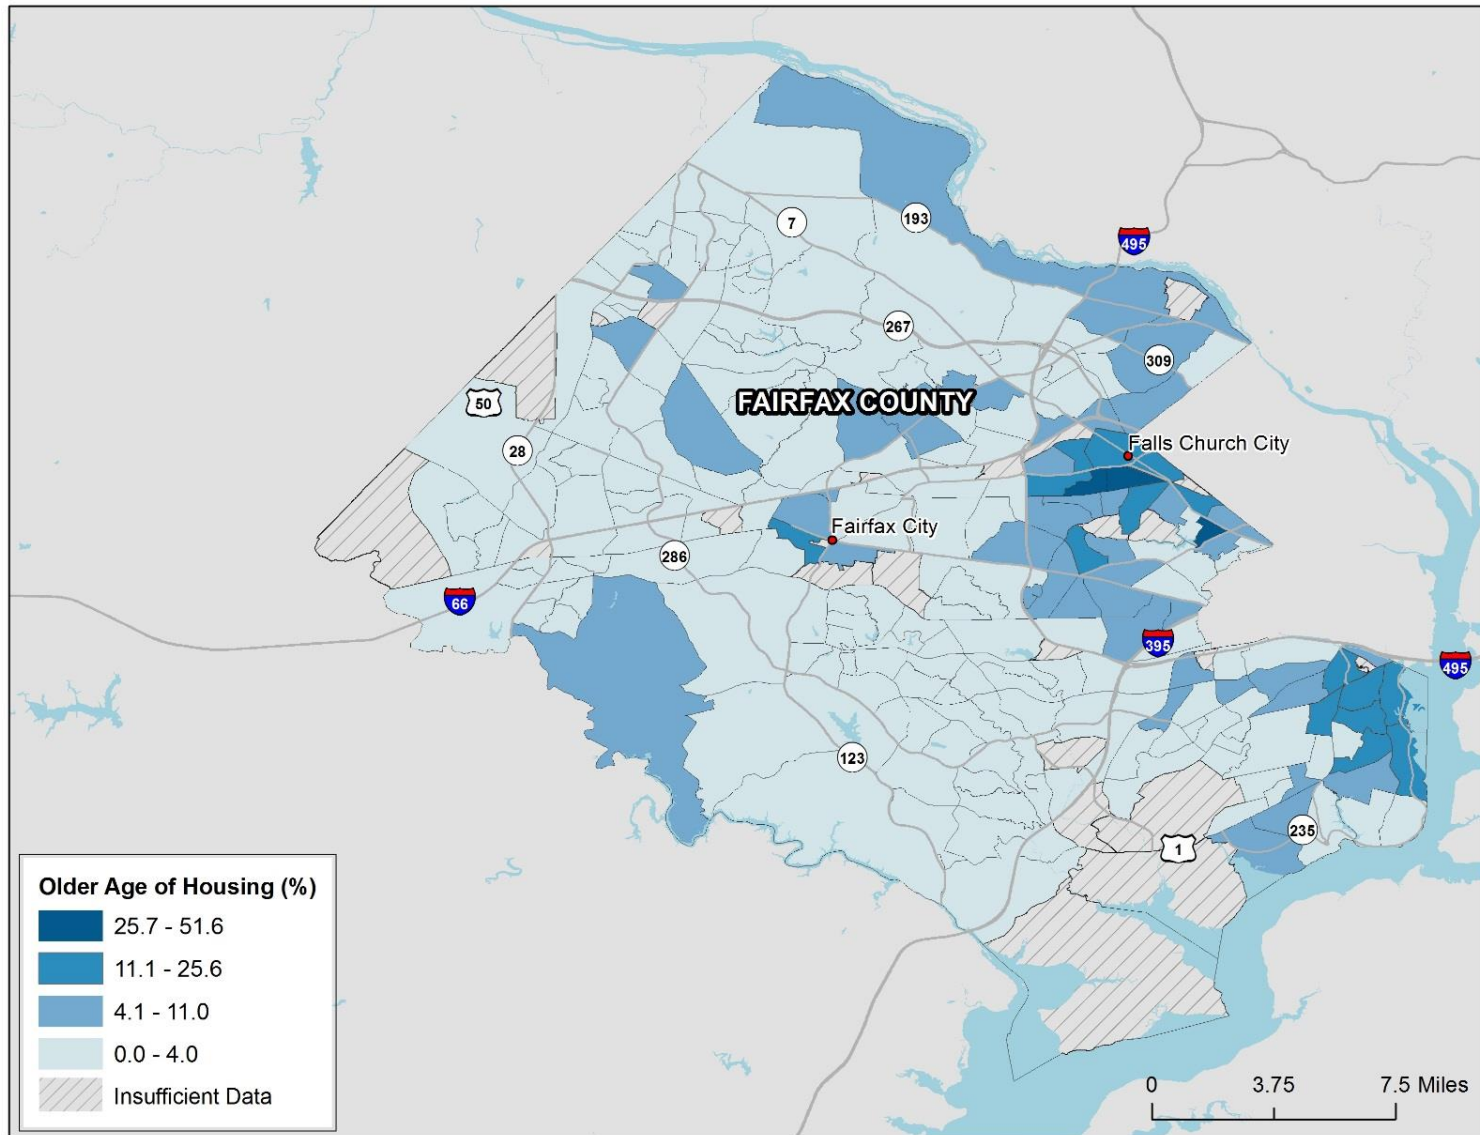

Older Age of Housing in Fairfax County, VA (including Fairfax City and Falls Church City), 2009-2013