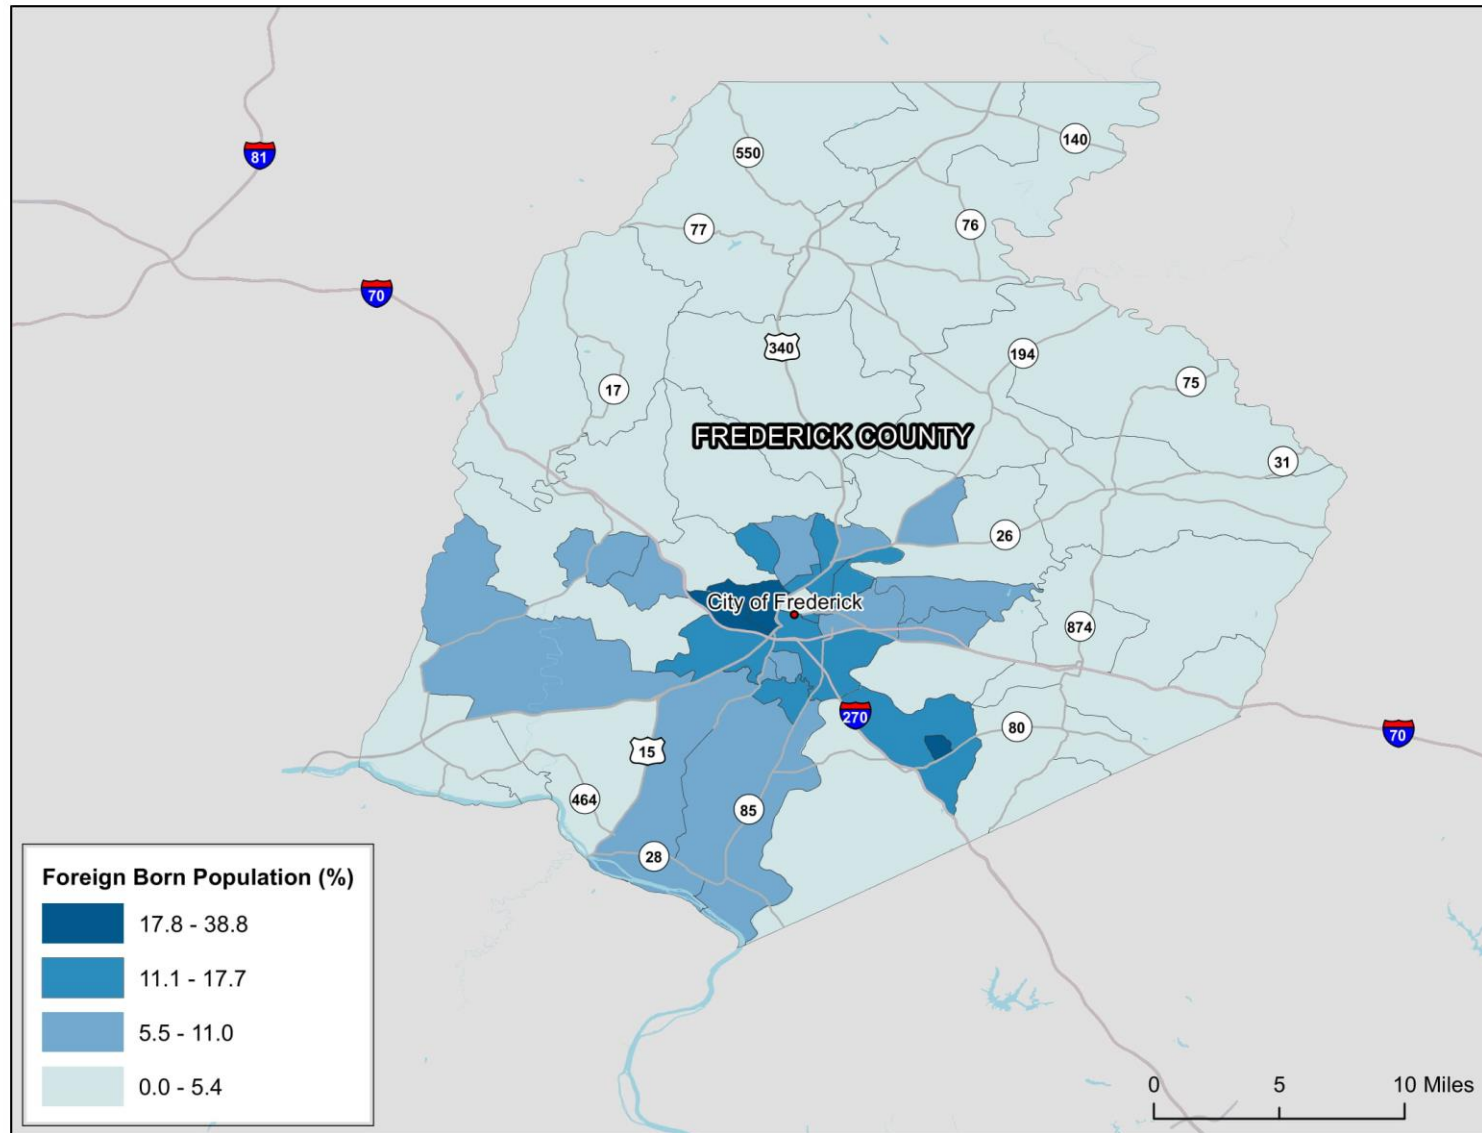

Foreign Born Population in Frederick County, MD 2010-2014