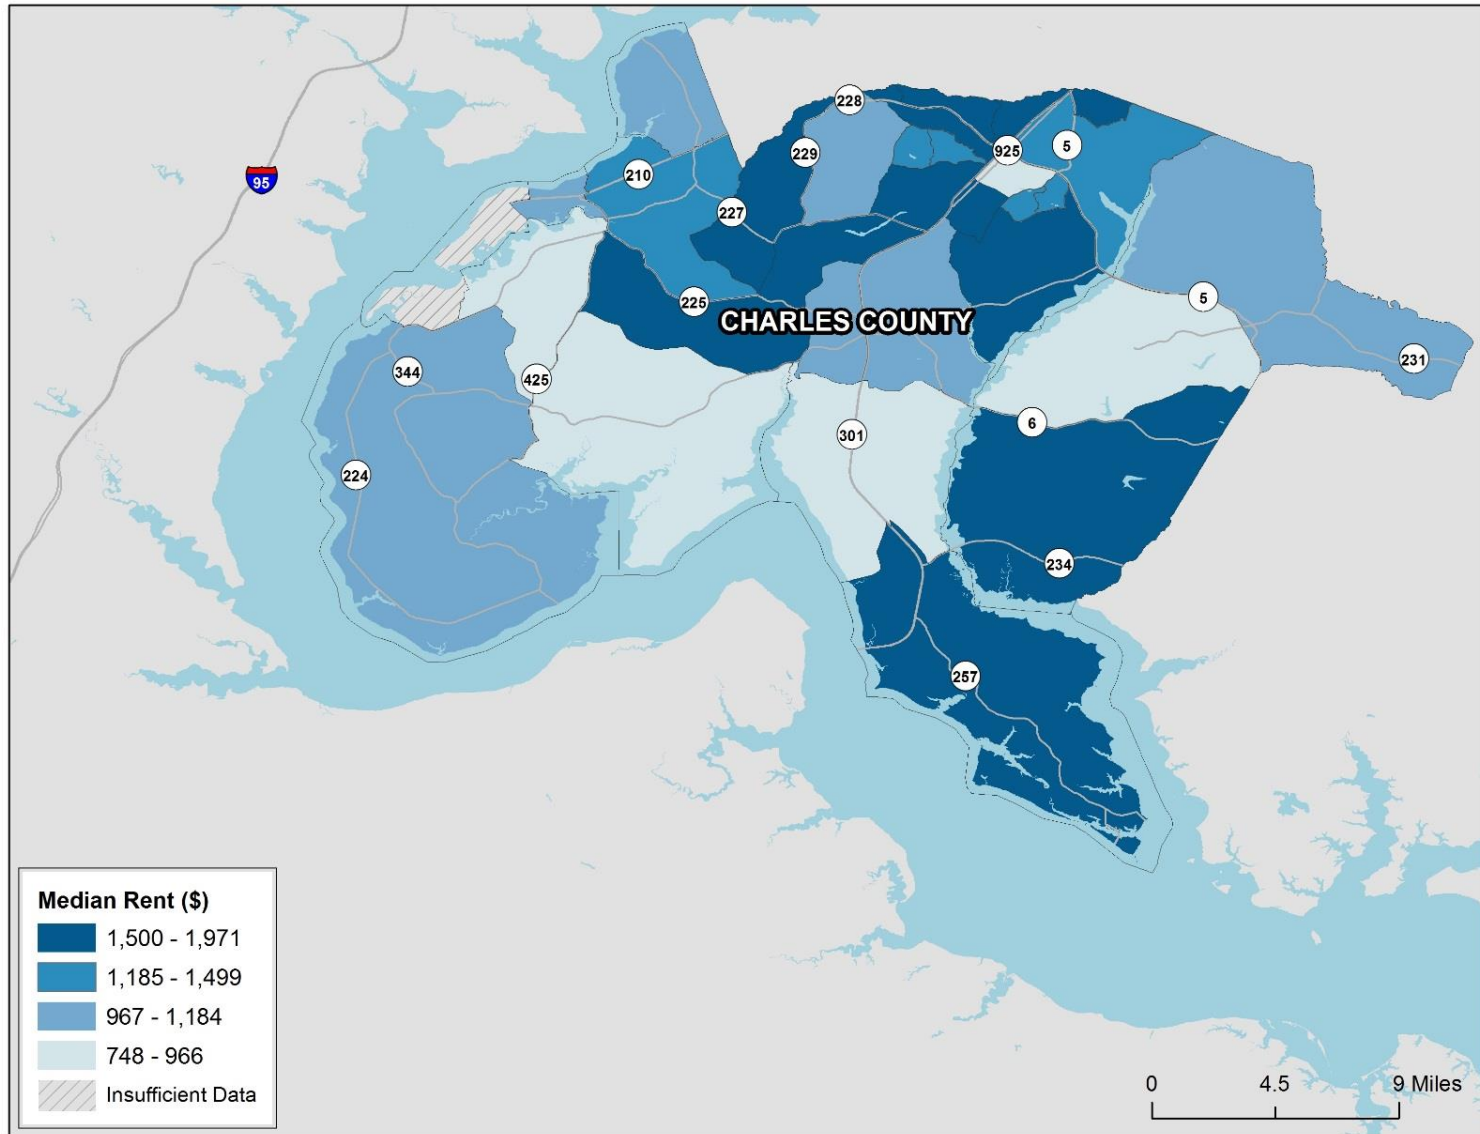

Median Rent in Charles County, MD 2010-2014