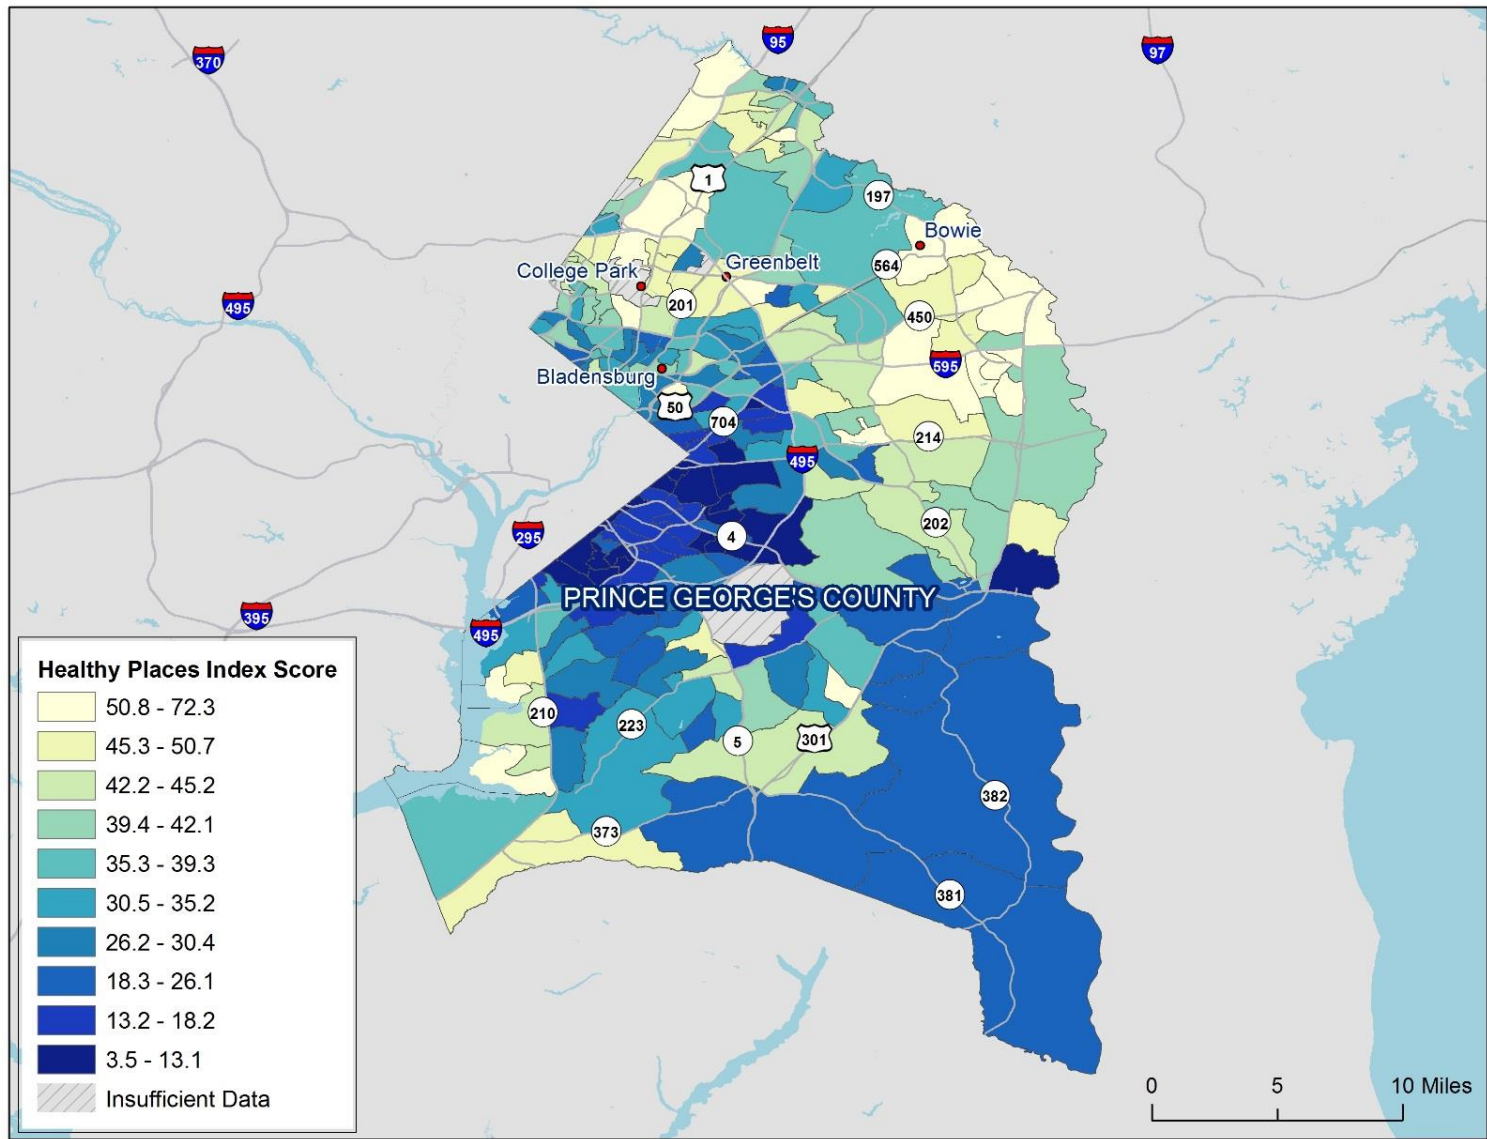

Healthy Places Index Scores in Prince George's County, MD