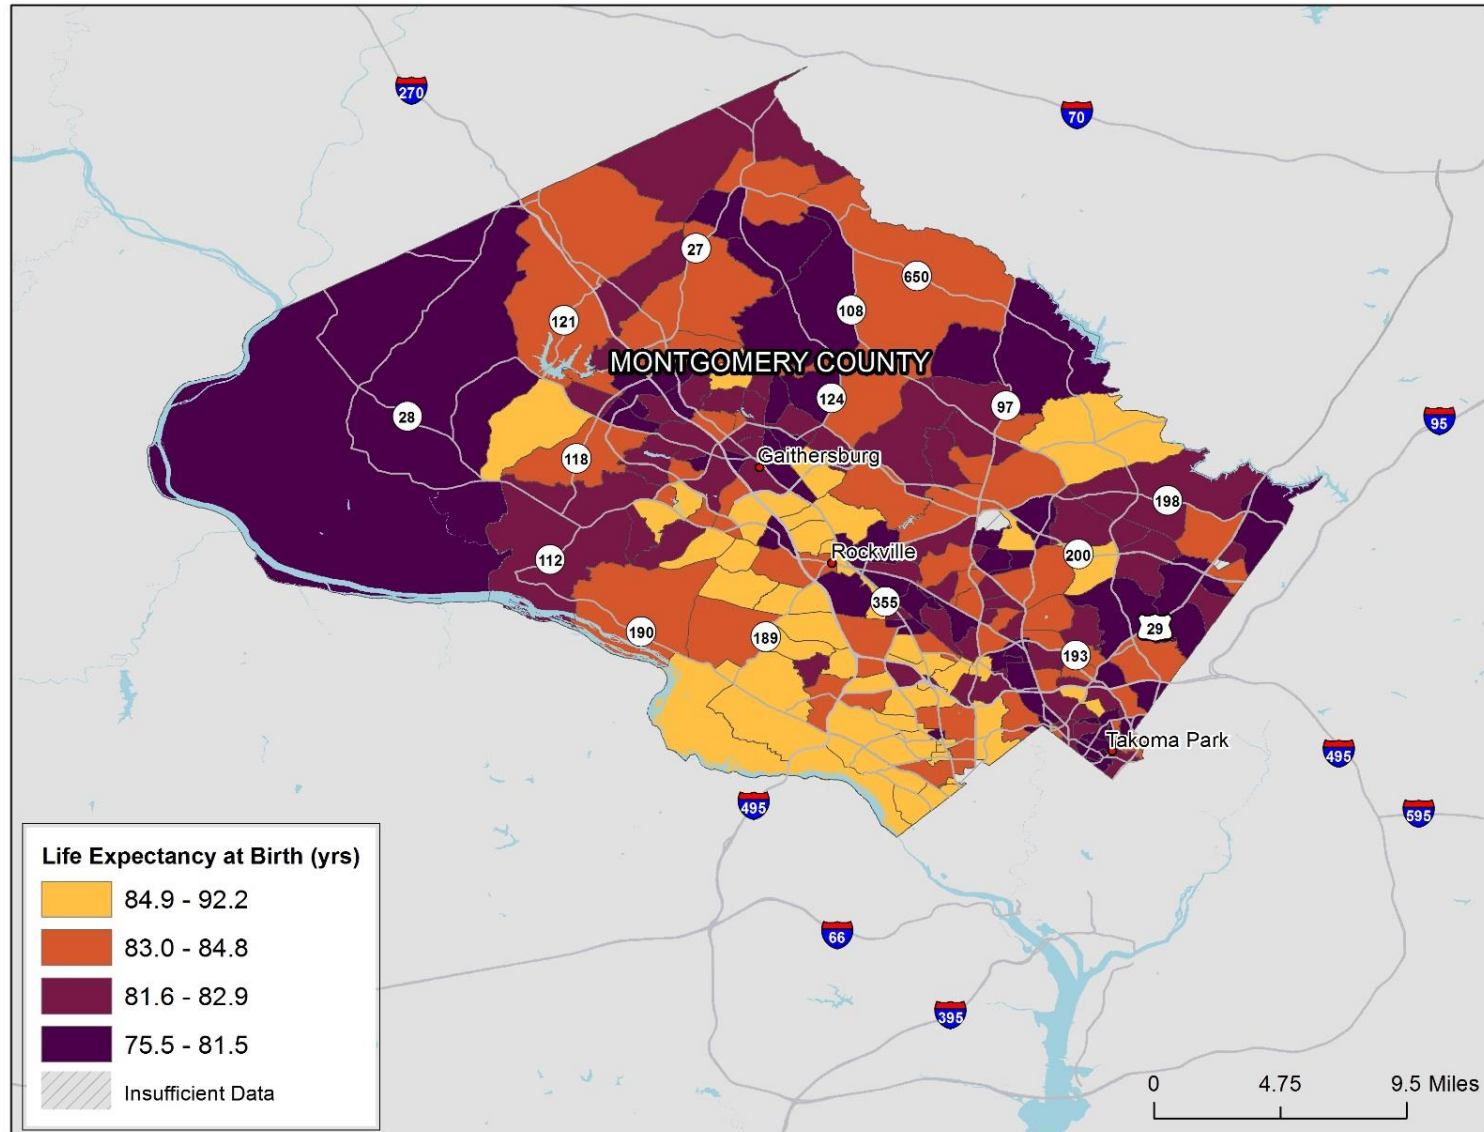

Life Expectancy at Birth in Montgomery County, MD 2005-2014