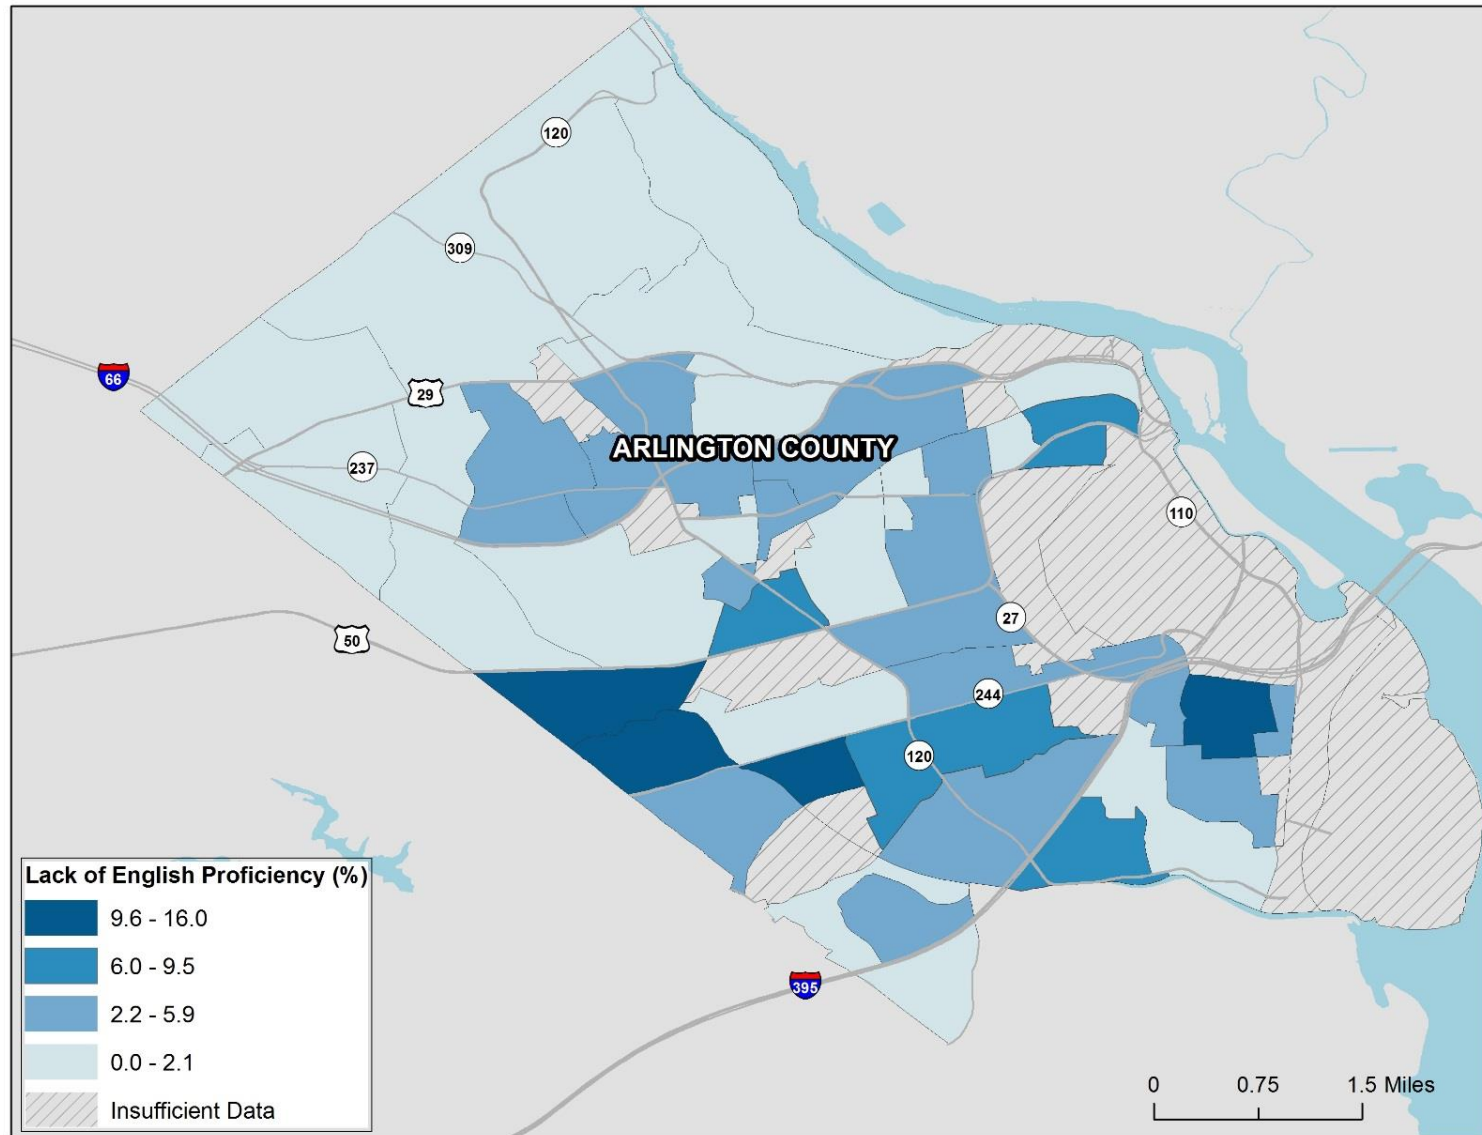

Lack of English Proficiency in Arlington County, VA 2009-2013