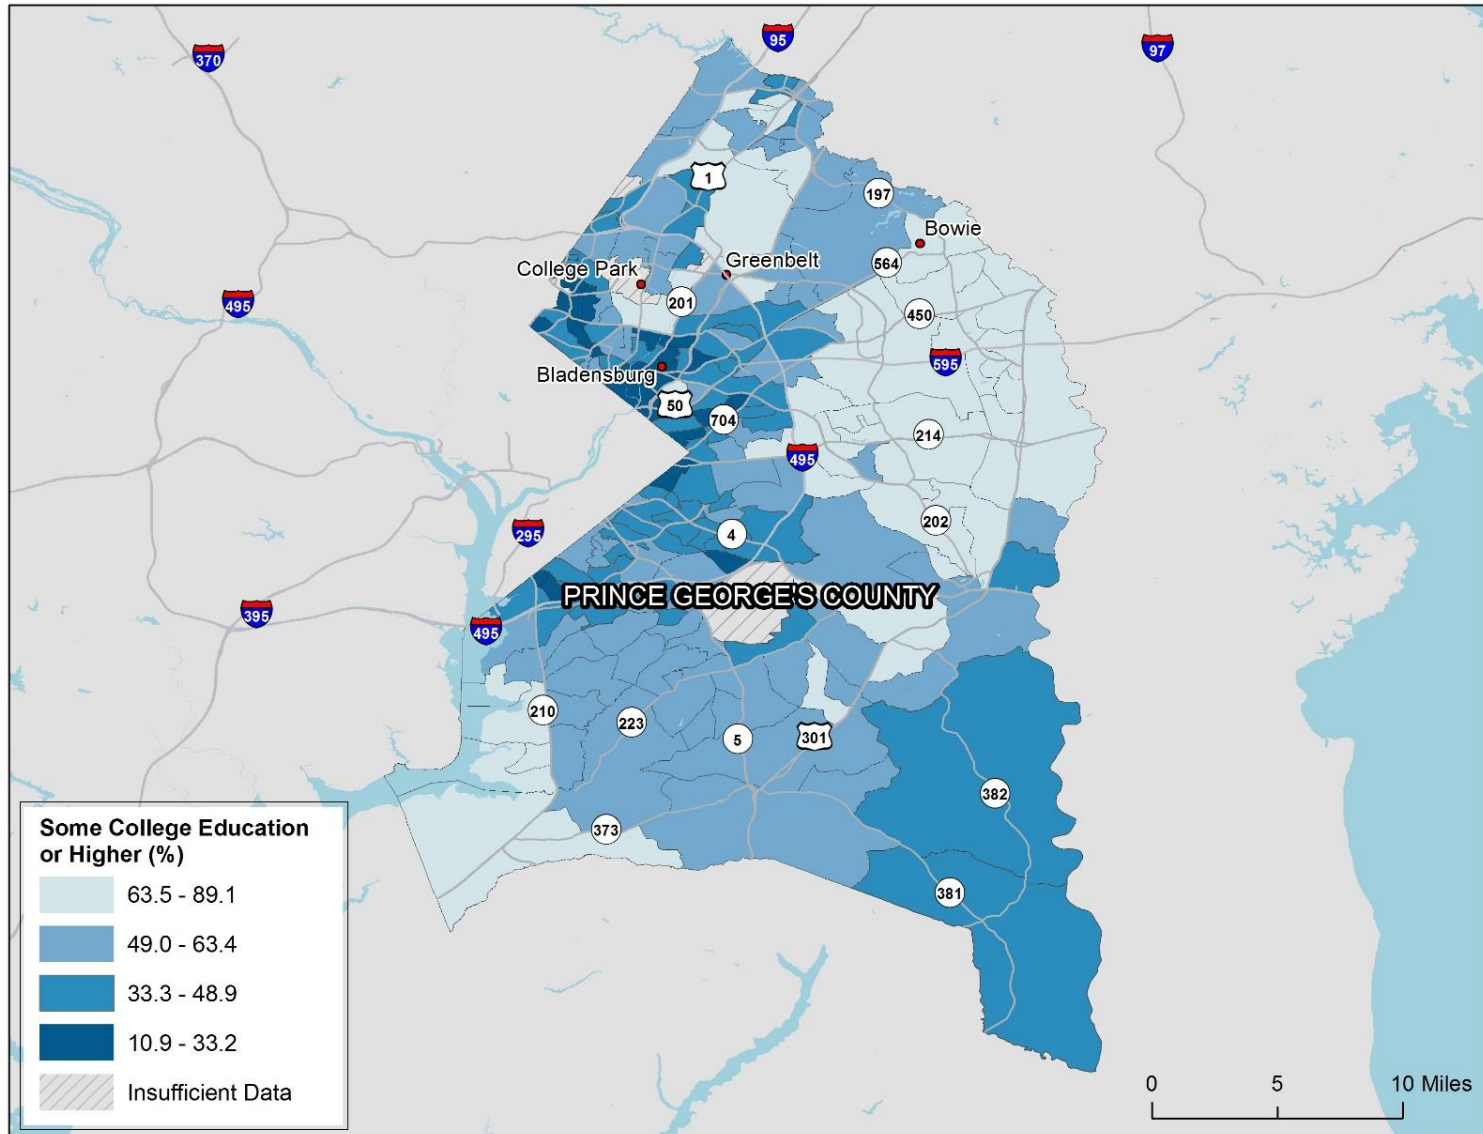

Some College Education or Higher in Prince George's County, MD 2010-2014