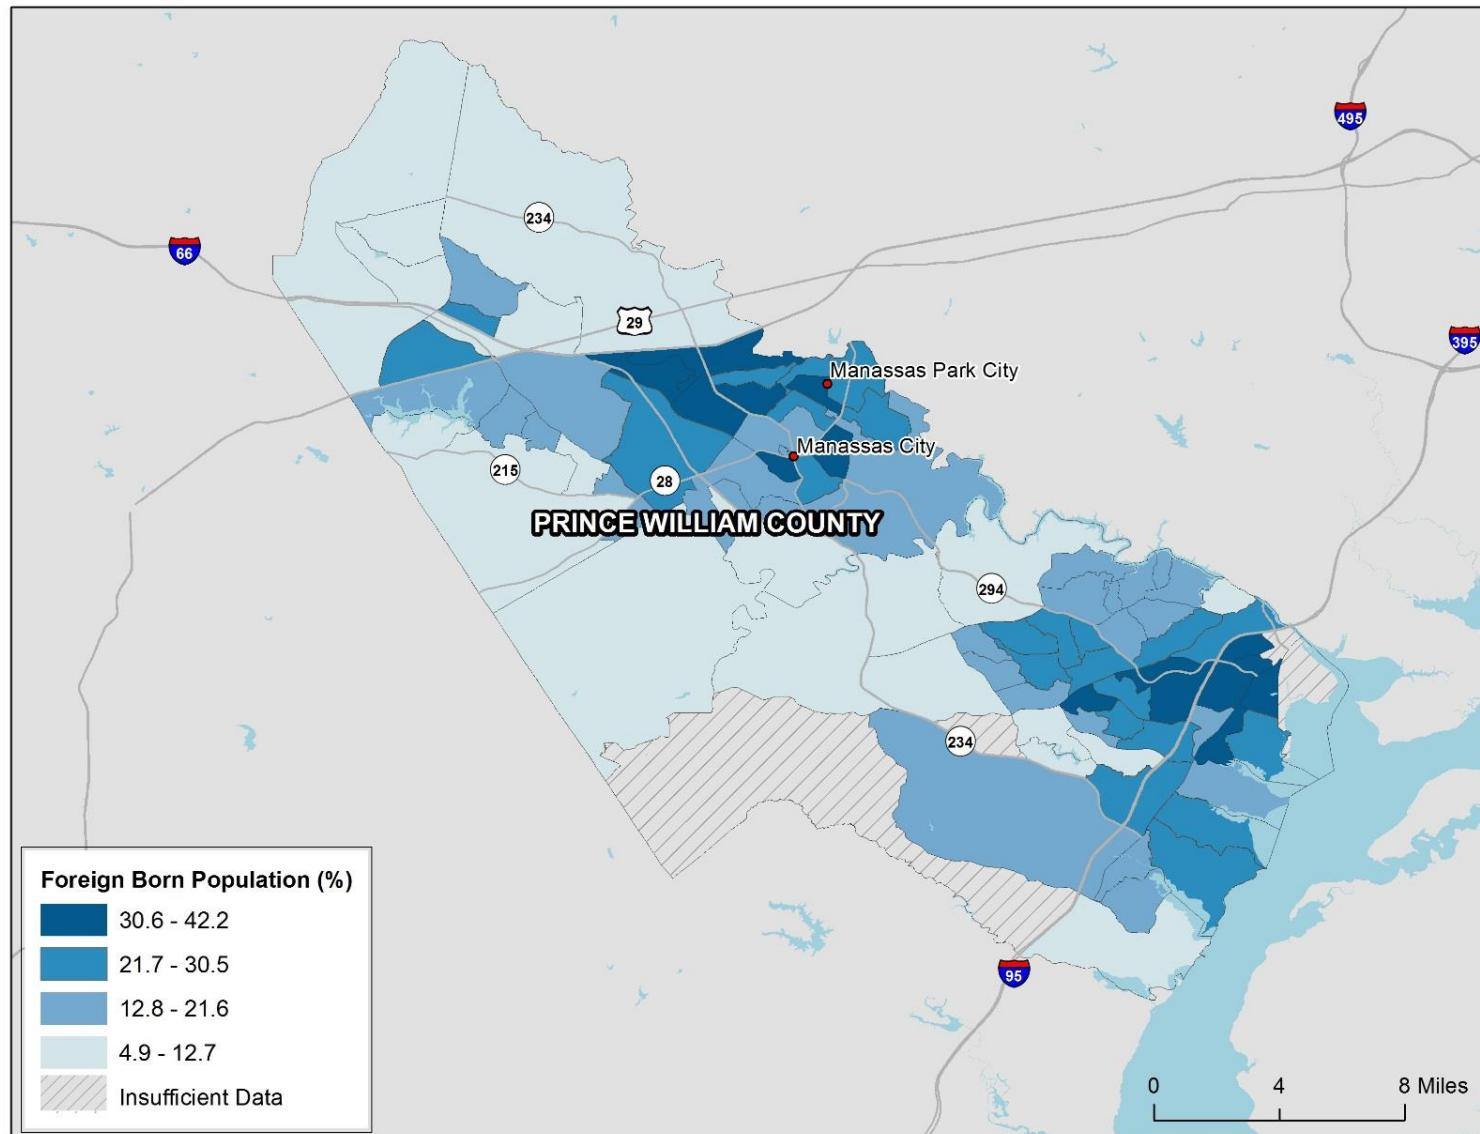

Foreign Born Population in Prince William County, VA (including Manassas City and Manassas Park City), 2009-2013