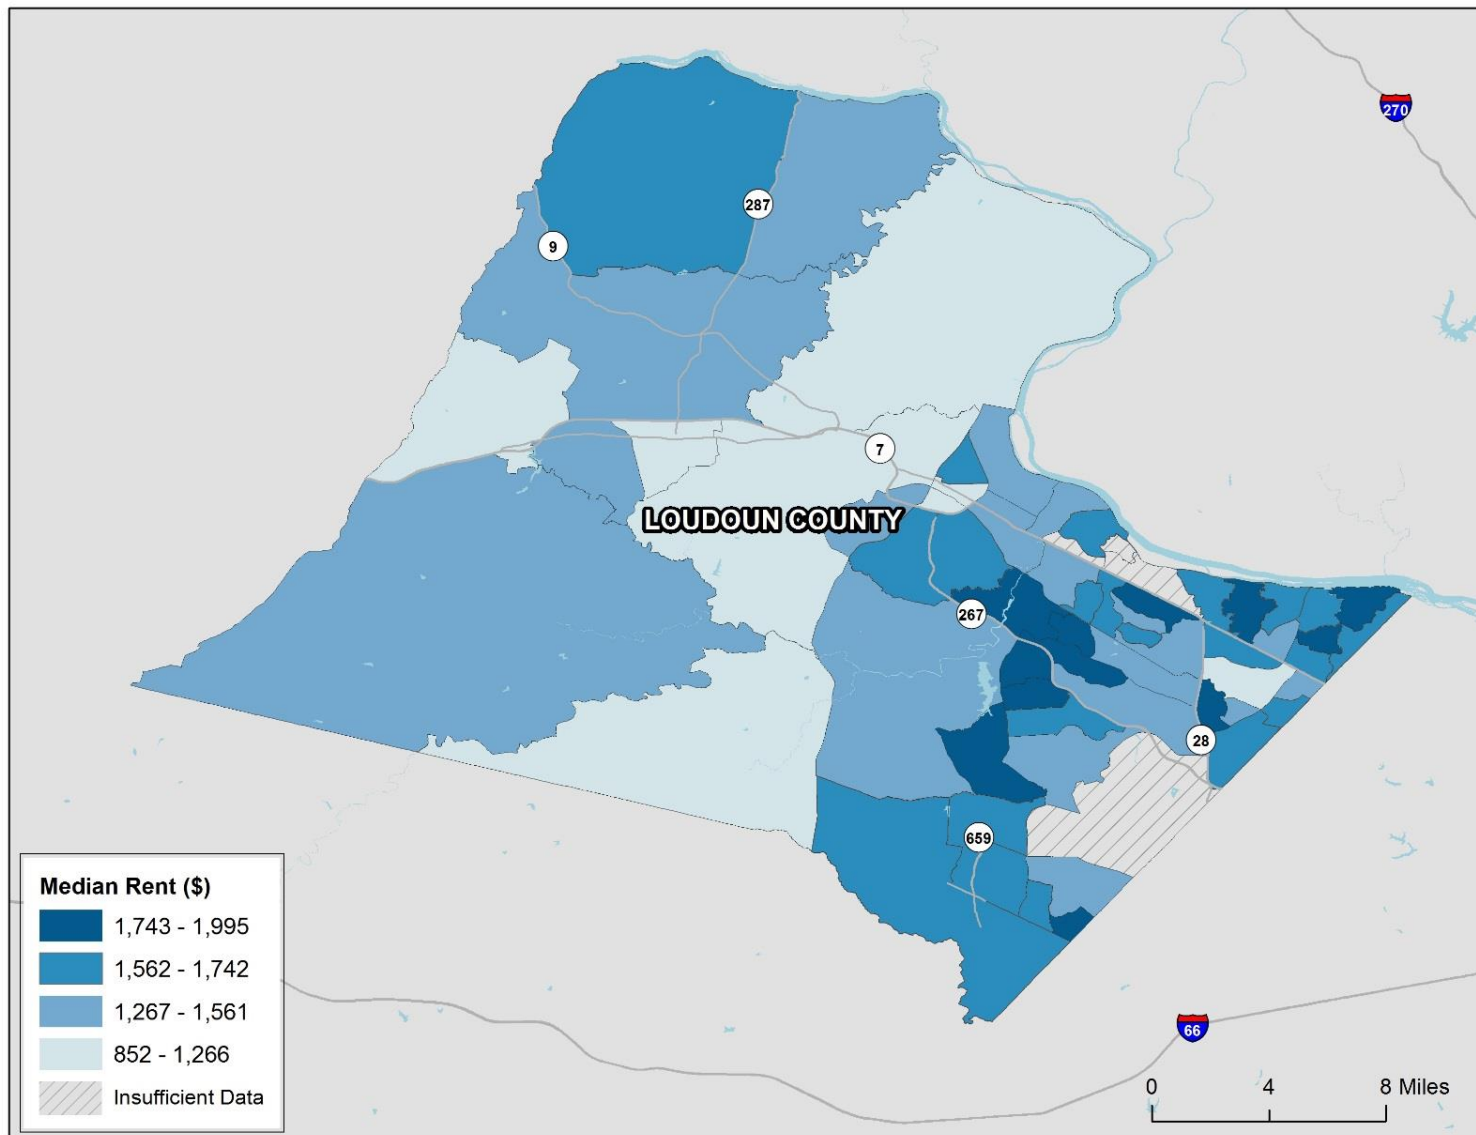

Median Rent in Loudoun County, VA 2009-2013