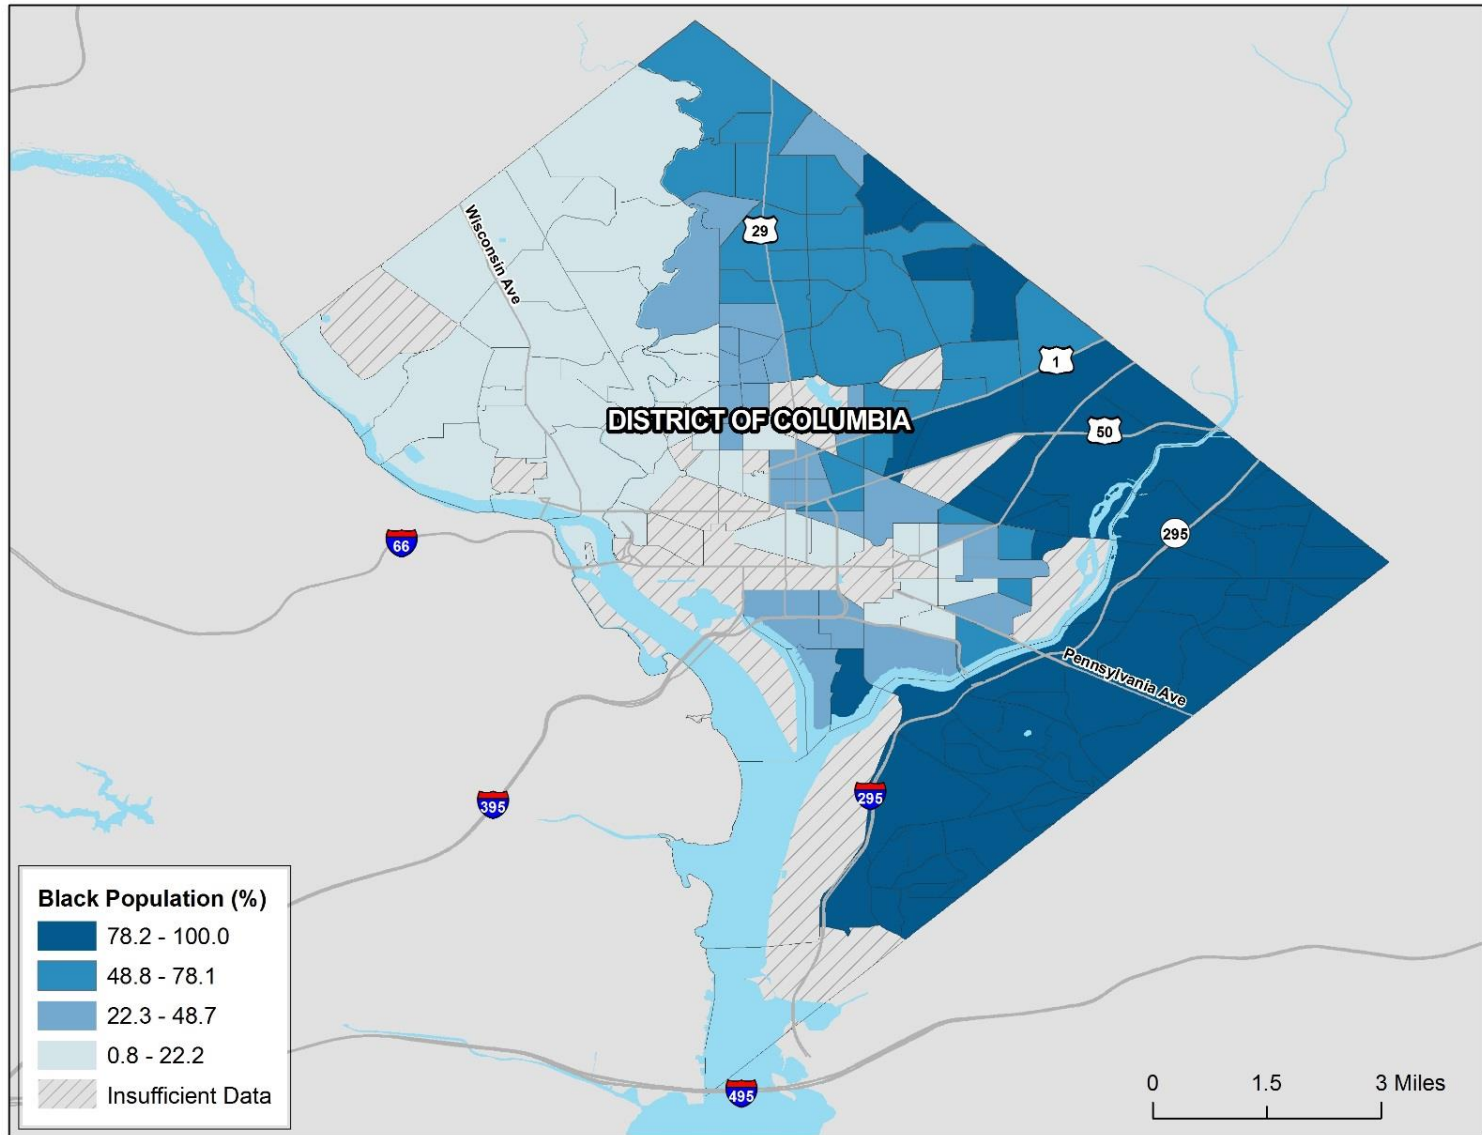

Non-Hispanic Black Population in the District of Columbia, 2010-2014