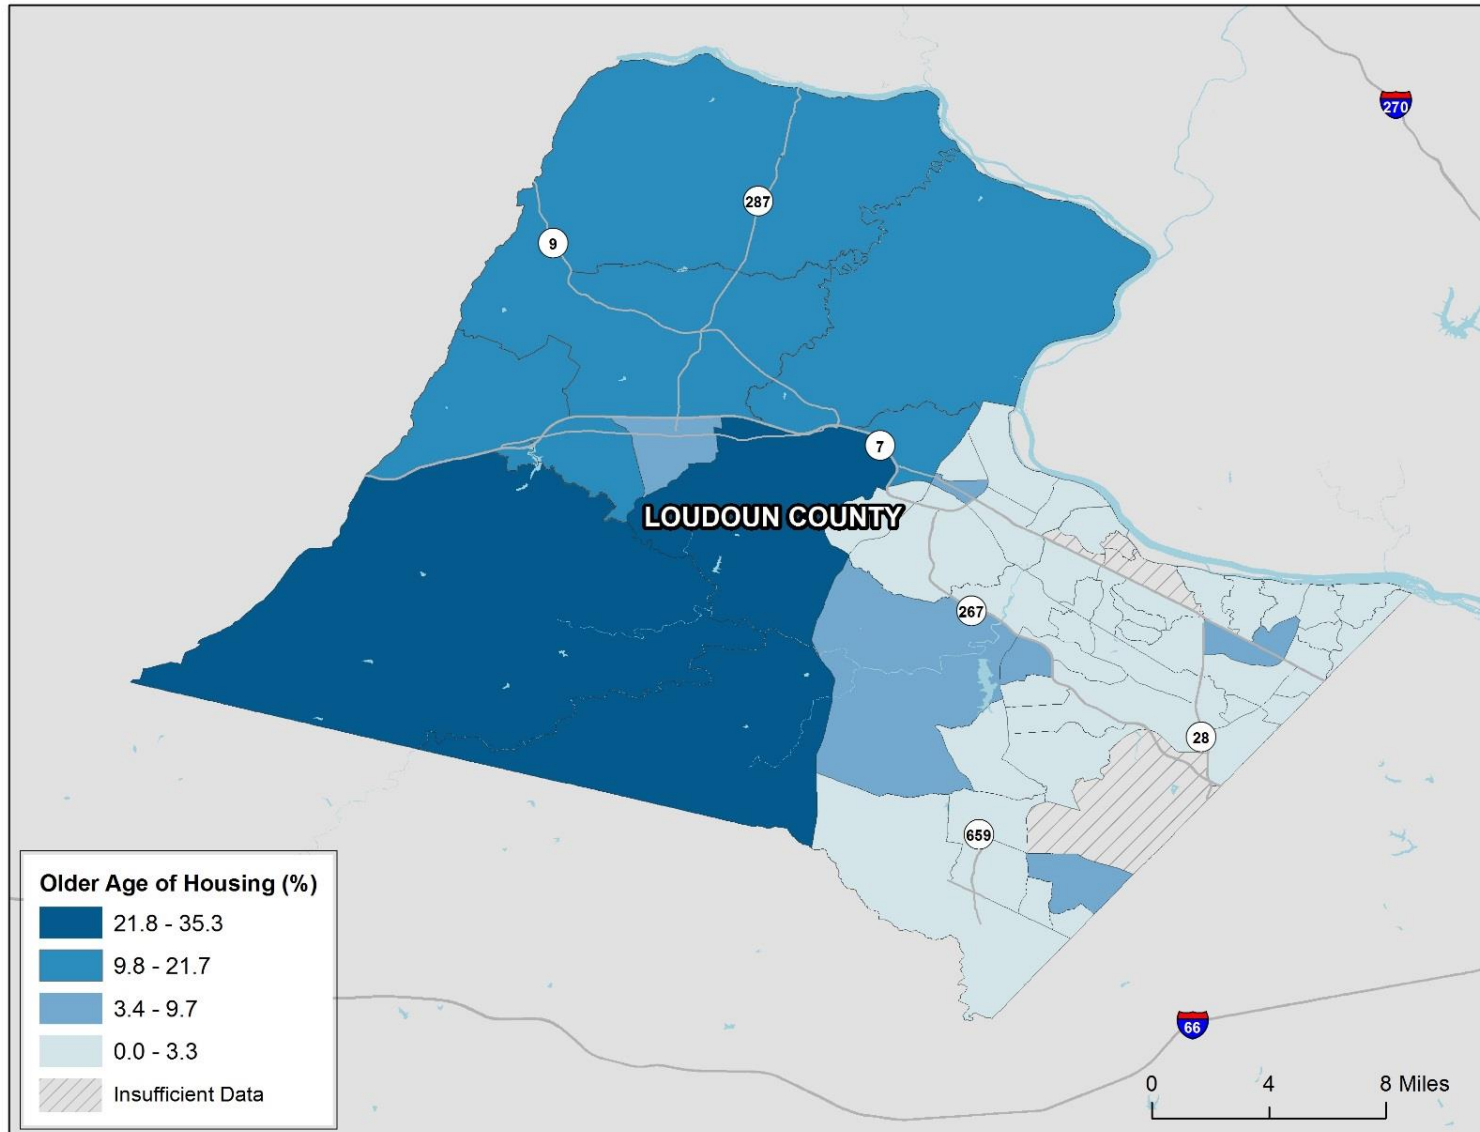

Older Age of Housing in Loudoun County, VA 2009-2013