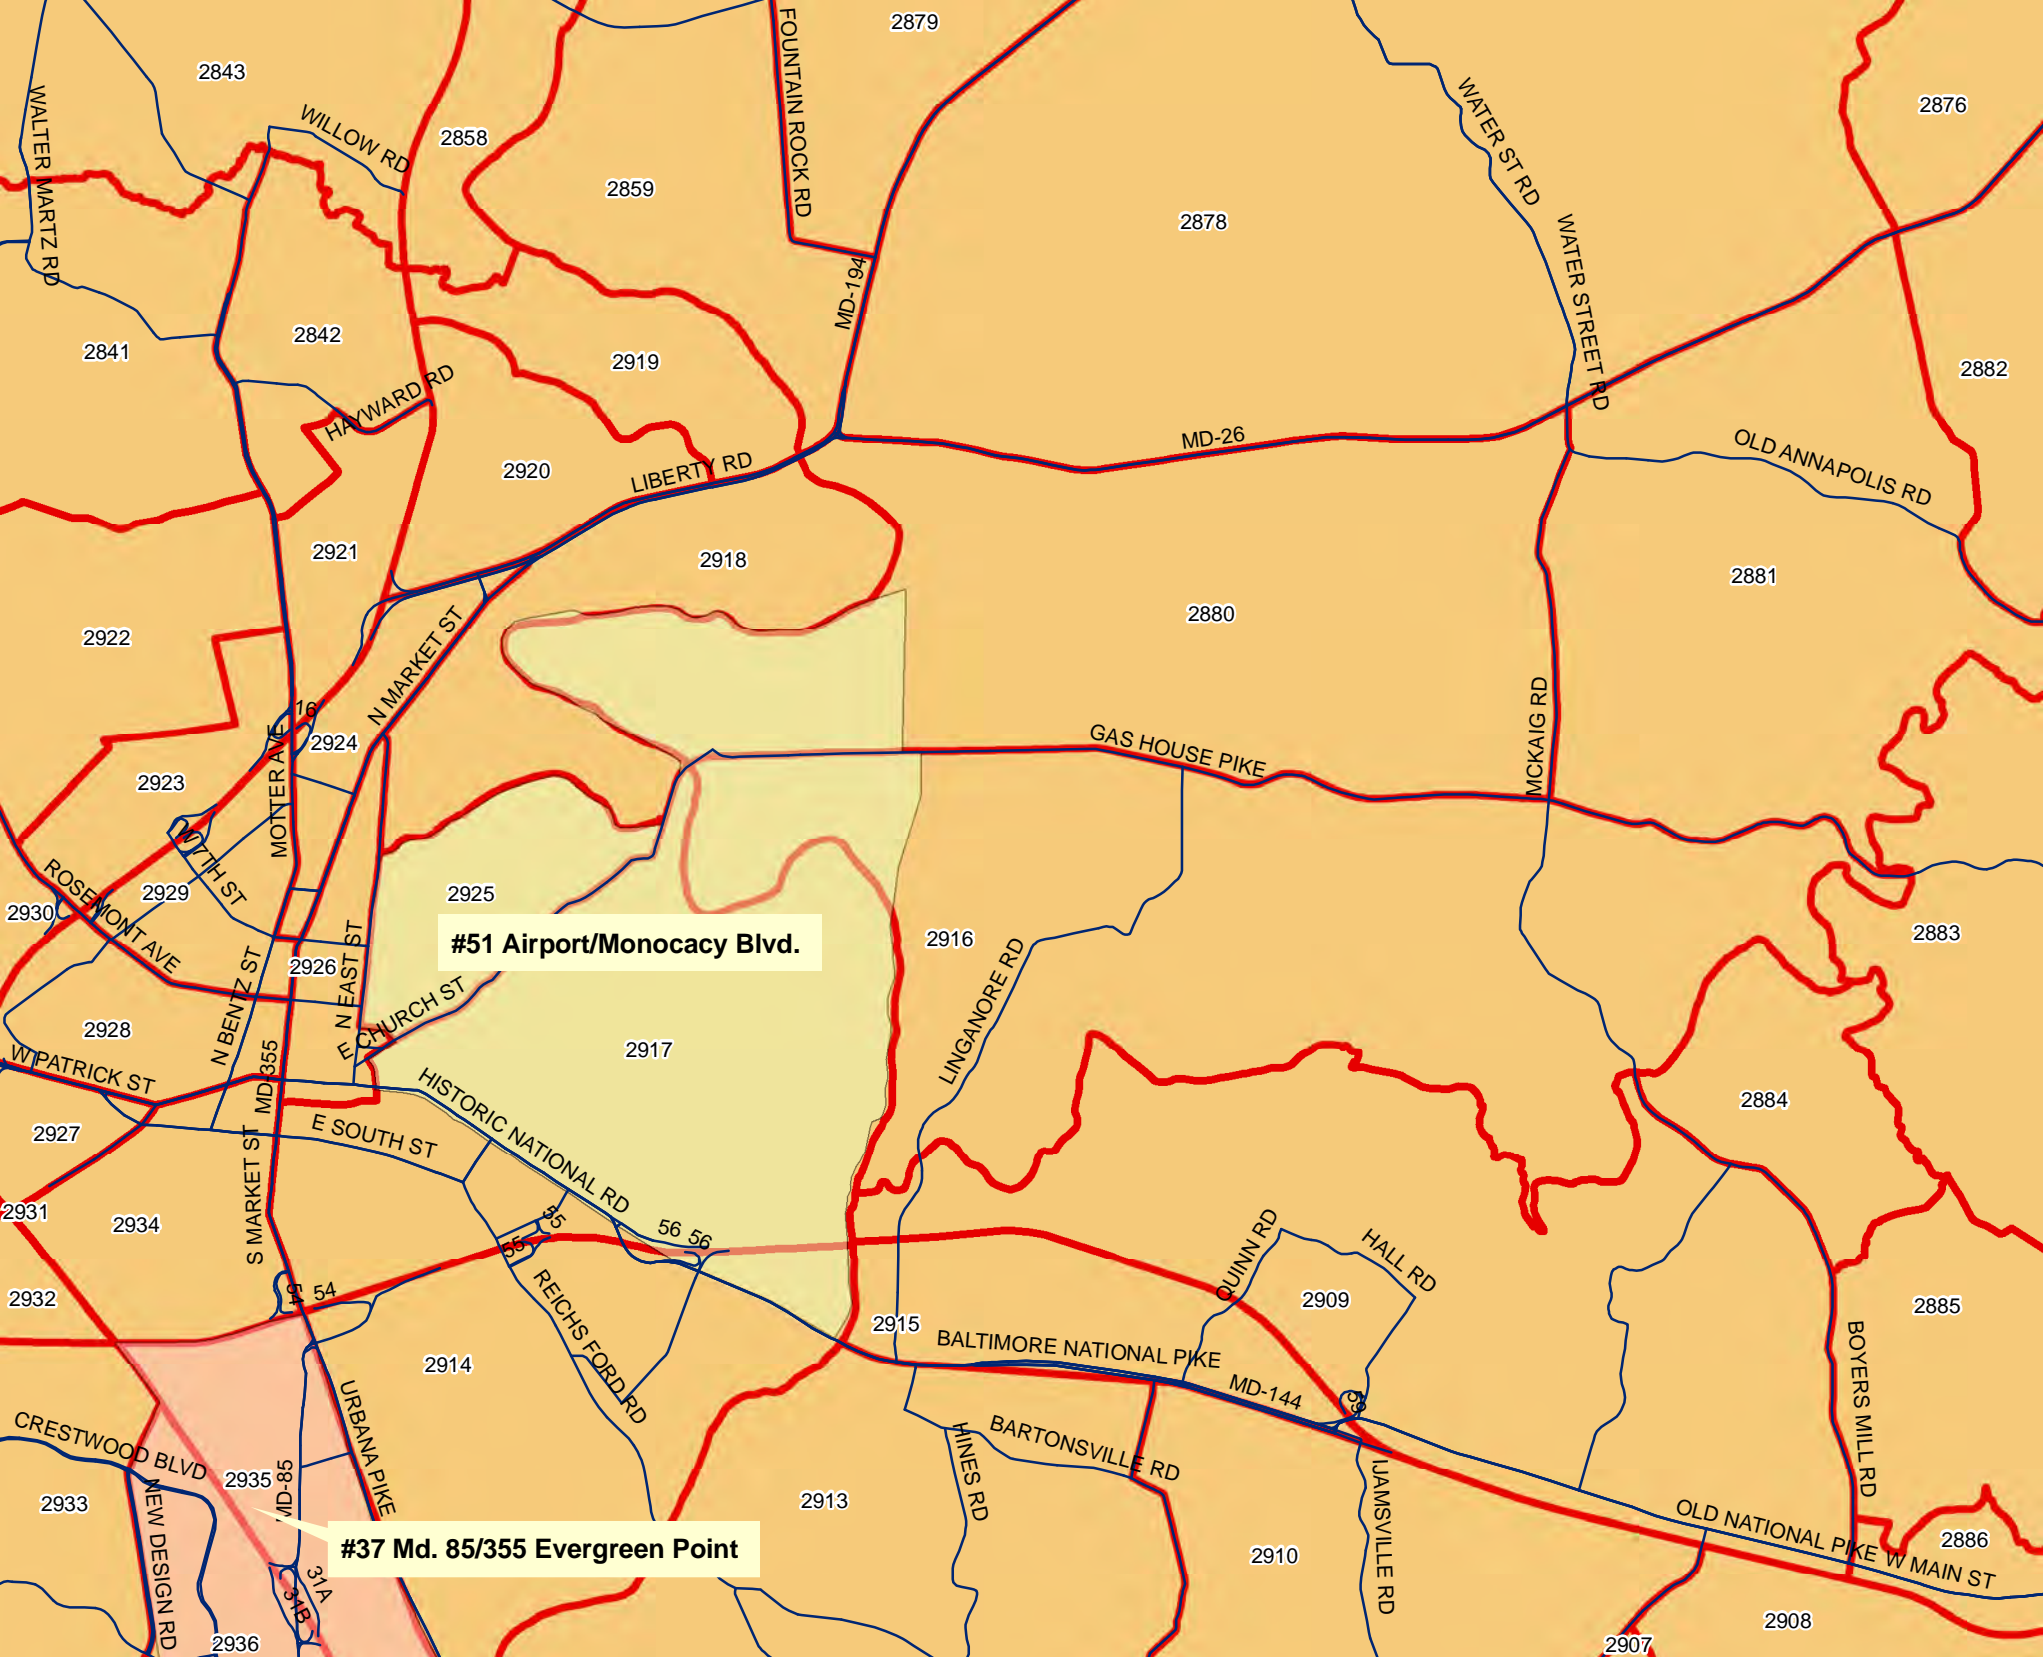

MD-355

DOCTOR PERRY RD

URBANA PIKE

GREEN VALLEY RD

MD-75

MD-123

THURSTON RD

FIRE TOWER RD